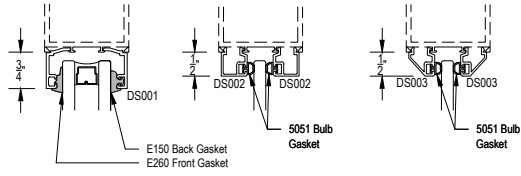

Entrada Pivot Series

Description: Wide Stile - Offset Pivot Door

Function: Entrance

Detail: All

Scale: 3" = 1'-0"

42" A.F.F. TO CENTER OF PUSH/PULL

34" TO CENTER OF LOCKSET

SHEET 1 OF 1

OPTIONAL GLASS STOP FOR 1/4" OR 1" GLASS

OPTIONAL HORIZONTAL MUNTIN