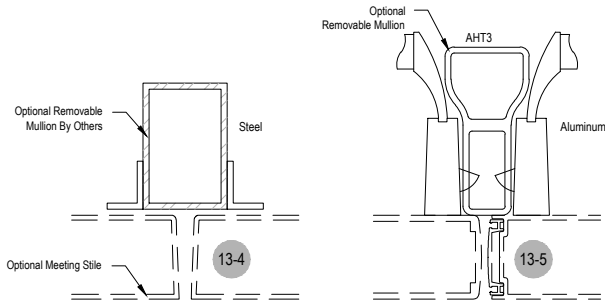

42" A.F.F. TO CENTER OF PUSH/PULL
34" TO CENTER OF LOCKSET

Facade532 Series
Description: Narrow/Medium/Wide Stile - Door
Function: Entrance
Detail: All
Scale: 3" = 1'-0"
SHEET 1 OF 2

OPTIONAL GLASS STOP FOR 1/4" OR 1" GLASS

**Intermediate stiles available in multiple patterns

WIDE STILE

MEDIUM STILE

NARROW STILE

Facade532 Series

Description: Narrow/Medium/Wide Stile - Door

Function: Entrance

Detail: All

Scale: 3" = 1'-0"

SHEET 2 OF 2

42" A.F.F. TO CENTER OF PUSH/PULL

34" TO CENTER OF LOCKSET

OPTIONAL GLASS STOP FOR 1/4" OR 1" GLASS

**Intermediate stiles available in multiple patterns

OFFSET

CENTER