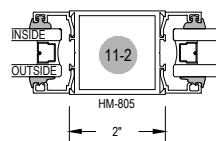

42" A.F.F. TO CENTER OF PUSH/PULL
34" TO CENTER OF LOCKSET

Facade532 Series
Description: Narrow/Medium/Wide Stile - Door
Function: Entrance
Detail: All
Scale: 3" = 1'-0"
SHEET 1 OF 2

OPTIONAL GLASS STOP FOR 1/4" OR 1" GLASS

**Intermediate stiles available in multiple patterns

WIDE STILE

MEDIUM STILE

NARROW STILE

Facade532 Series

Description: Narrow/Medium/Wide Stile - Door

Function: Entrance

Detail: All

Scale: 3" = 1'-0"

SHEET 2 OF 2

42" A.F.F. TO CENTER OF PUSH/PULL

34" TO CENTER OF LOCKSET

OPTIONAL GLASS STOP FOR 1/4" OR 1" GLASS

**Intermediate stiles available in multiple patterns

OFFSET

CENTER