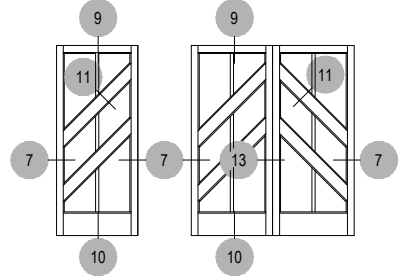

42" A.F.F. TO CENTER OF PUSH/PULL
34" TO CENTER OF LOCKSET

Facade532 Series
Description: Narrow/Medium/Wide Stile - Door
Function: Entrance
Detail: All
Scale: 3" = 1'-0"
SHEET 1 OF 2

OPTIONAL GLASS STOP FOR 1/4" OR 1" GLASS

**Intermediate stiles available in multiple patterns

WIDE STILE

MEDIUM STILE

NARROW STILE

Facade532 Series

Description: Narrow/Medium/Wide Stile - Door

Function: Entrance

Detail: All

Scale: 3" = 1'-0"

SHEET 2 OF 2

42" A.F.F. TO CENTER OF PUSH/PULL

34" TO CENTER OF LOCKSET

OPTIONAL GLASS STOP FOR 1/4" OR 1" GLASS

**Intermediate stiles available in multiple patterns

OFFSET

CENTER