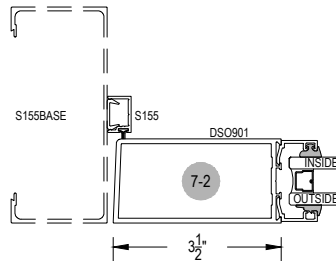

42" A.F.F. TO CENTER OF PUSH/PULL
34" TO CENTER OF LOCKSET

Facade532 Series
Description: Narrow/Medium/Wide Stile - Door
Function: Entrance
Detail: All
Scale: 3" = 1'-0"
SHEET 1 OF 2

OPTIONAL GLASS STOP FOR 1/4" OR 1" GLASS

**Intermediate stiles available in multiple patterns

WIDE STILE

MEDIUM STILE

NARROW STILE

Facade532 Series

Description: Narrow/Medium/Wide Stile - Door

Function: Entrance

Detail: All

Scale: 3" = 1'-0"

SHEET 2 OF 2

42" A.F.F. TO CENTER OF PUSH/PULL

34" TO CENTER OF LOCKSET

OPTIONAL GLASS STOP FOR 1/4" OR 1" GLASS

**Intermediate stiles available in multiple patterns

OFFSET

CENTER