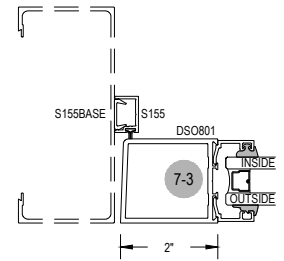

42" A.F.F. TO CENTER OF PUSH/PULL
34" TO CENTER OF LOCKSET

Facade532 Series
Description: Narrow/Medium/Wide Stile - Door
Function: Entrance
Detail: All
Scale: 3" = 1'-0"
SHEET 1 OF 2

OPTIONAL GLASS STOP FOR 1/4" OR 1" GLASS

**Intermediate stiles available in multiple patterns

WIDE STILE

MEDIUM STILE

NARROW STILE

Facade532 Series

Description: Narrow/Medium/Wide Stile - Door

Function: Entrance

Detail: All

Scale: 3" = 1'-0"

SHEET 2 OF 2

42" A.F.F. TO CENTER OF PUSH/PULL

34" TO CENTER OF LOCKSET

OPTIONAL GLASS STOP FOR 1/4" OR 1" GLASS

**Intermediate stiles available in multiple patterns

OFFSET

CENTER