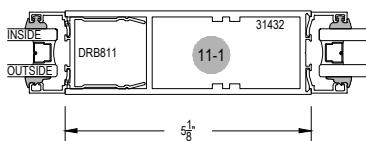

42" A.F.F. TO CENTER OF PUSH/PULL
34" TO CENTER OF LOCKSET

Facade532 Series
Description: Narrow/Medium/Wide Stile - Door
Function: Entrance
Detail: All
Scale: 3" = 1'-0"
SHEET 1 OF 2

OPTIONAL GLASS STOP FOR 1/4" OR 1" GLASS

**Intermediate stiles available in multiple patterns

WIDE STILE

MEDIUM STILE

NARROW STILE

Facade532 Series

Description: Narrow/Medium/Wide Stile - Door

Function: Entrance

Detail: All

Scale: 3" = 1'-0"

SHEET 2 OF 2

42" A.F.F. TO CENTER OF PUSH/PULL

34" TO CENTER OF LOCKSET

OPTIONAL GLASS STOP FOR 1/4" OR 1" GLASS

**Intermediate stiles available in multiple patterns

OFFSET

CENTER