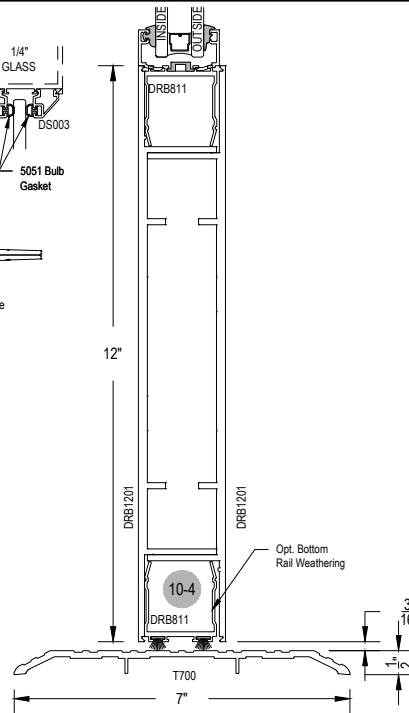

42" A.F.F. TO CENTER OF PUSH/PULL
34" TO CENTER OF LOCKSET

Facade532 Series
Description: Narrow/Medium/Wide Stile - Door
Function: Entrance
Detail: All
Scale: 3" = 1'-0"
SHEET 1 OF 2

OPTIONAL GLASS STOP FOR 1/4" OR 1" GLASS

Scale: 3" = 1'-0"

SHEET 2 OF 2

42" A.F.F. TO CENTER OF PUSH/PULL

34" TO CENTER OF LOCKSET

OPTIONAL GLASS STOP FOR 1/4" OR 1" GLASS

**Intermediate stiles available in multiple patterns

OFFSET

CENTER