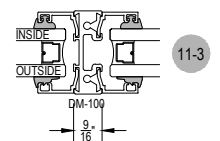

42" A.F.F. TO CENTER OF PUSH/PULL
34" TO CENTER OF LOCKSET

Facade532 Series
Description: Narrow/Medium/Wide Stile - Door
Function: Entrance
Detail: All
Scale: 3" = 1'-0"
SHEET 1 OF 2

OPTIONAL GLASS STOP FOR 1/4" OR 1" GLASS

**Intermediate stiles available in multiple patterns

WIDE STILE

MEDIUM STILE

NARROW STILE

Facade532 Series

Description: Narrow/Medium/Wide Stile - Door

Function: Entrance

Detail: All

Scale: 3" = 1'-0"

SHEET 2 OF 2

42" A.F.F. TO CENTER OF PUSH/PULL

34" TO CENTER OF LOCKSET

OPTIONAL GLASS STOP FOR 1/4" OR 1" GLASS

**Intermediate stiles available in multiple patterns

OFFSET

CENTER