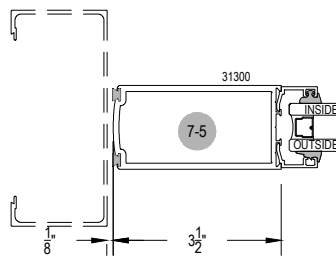

42" A.F.F. TO CENTER OF PUSH/PULL
34" TO CENTER OF LOCKSET

Facade532 Series
Description: Narrow/Medium/Wide Stile - Door
Function: Entrance
Detail: All
Scale: 3" = 1'-0"
SHEET 1 OF 2

OPTIONAL GLASS STOP FOR 1/4" OR 1" GLASS

**Intermediate stiles available in multiple patterns

WIDE STILE

MEDIUM STILE

NARROW STILE

Facade532 Series

Description: Narrow/Medium/Wide Stile - Door

Function: Entrance

Detail: All

Scale: 3" = 1'-0"

SHEET 2 OF 2

42" A.F.F. TO CENTER OF PUSH/PULL

34" TO CENTER OF LOCKSET

OPTIONAL GLASS STOP FOR 1/4" OR 1" GLASS

**Intermediate stiles available in multiple patterns

OFFSET

CENTER