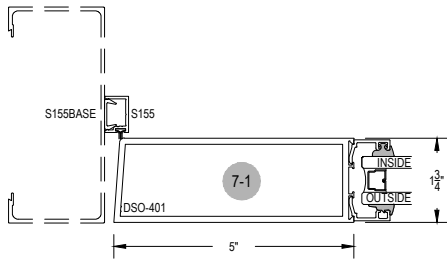

42" A.F.F. TO CENTER OF PUSH/PULL
34" TO CENTER OF LOCKSET

Facade532 Series
Description: Narrow/Medium/Wide Stile - Door
Function: Entrance
Detail: All
Scale: 3" = 1'-0"
SHEET 1 OF 2

OPTIONAL GLASS STOP FOR 1/4" OR 1" GLASS

**Intermediate stiles available in multiple patterns

WIDE STILE

MEDIUM STILE

NARROW STILE

Facade532 Series

Description: Narrow/Medium/Wide Stile - Door

Function: Entrance

Detail: All

Scale: 3" = 1'-0"

SHEET 2 OF 2

42" A.F.F. TO CENTER OF PUSH/PULL

34" TO CENTER OF LOCKSET

OPTIONAL GLASS STOP FOR 1/4" OR 1" GLASS

**Intermediate stiles available in multiple patterns

OFFSET

CENTER