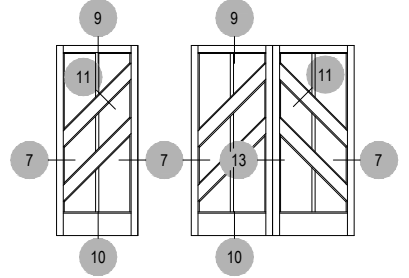

42" A.F.F. TO CENTER OF PUSH/PULL
34" TO CENTER OF LOCKSET

Facade532 Series
Description: Narrow/Medium/Wide Stile - Door
Function: Entrance
Detail: All
Scale: 3" = 1'-0"
SHEET 1 OF 2

OPTIONAL GLASS STOP FOR 1/4" OR 1" GLASS

**Intermediate stiles available in multiple patterns

WIDE STILE

MEDIUM STILE

NARROW STILE

Facade532 Series

Description: Narrow/Medium/Wide Stile - Door

Function: Entrance

Detail: All

Scale: 3" = 1'-0"

SHEET 2 OF 2

42" A.F.F. TO CENTER OF PUSH/PULL

34" TO CENTER OF LOCKSET

OPTIONAL GLASS STOP FOR 1/4" OR 1" GLASS

**Intermediate stiles available in multiple patterns

OFFSET

CENTER