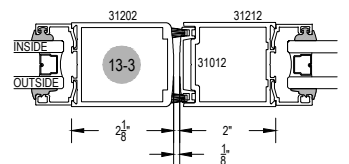

42" A.F.F. TO CENTER OF PUSH/PULL
34" TO CENTER OF LOCKSET

Facade532 Series
Description: Narrow/Medium/Wide Stile - Door
Function: Entrance
Detail: All
Scale: 3" = 1'-0"
SHEET 1 OF 2

OPTIONAL GLASS STOP FOR 1/4" OR 1" GLASS

**Intermediate stiles available in multiple patterns

WIDE STILE

MEDIUM STILE

NARROW STILE

Facade532 Series

Description: Narrow/Medium/Wide Stile - Door

Function: Entrance

Detail: All

Scale: 3" = 1'-0"

SHEET 2 OF 2

42" A.F.F. TO CENTER OF PUSH/PULL

34" TO CENTER OF LOCKSET

OPTIONAL GLASS STOP FOR 1/4" OR 1" GLASS

**Intermediate stiles available in multiple patterns

OFFSET

CENTER