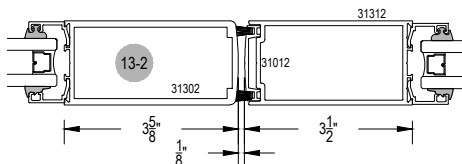

42" A.F.F. TO CENTER OF PUSH/PULL
34" TO CENTER OF LOCKSET

Facade532 Series
Description: Narrow/Medium/Wide Stile - Door
Function: Entrance
Detail: All
Scale: 3" = 1'-0"
SHEET 1 OF 2

OPTIONAL GLASS STOP FOR 1/4" OR 1" GLASS

**Intermediate stiles available in multiple patterns

WIDE STILE

MEDIUM STILE

NARROW STILE

Facade532 Series

Description: Narrow/Medium/Wide Stile - Door

Function: Entrance

Detail: All

Scale: 3" = 1'-0"

SHEET 2 OF 2

42" A.F.F. TO CENTER OF PUSH/PULL

34" TO CENTER OF LOCKSET

OPTIONAL GLASS STOP FOR 1/4" OR 1" GLASS

**Intermediate stiles available in multiple patterns

OFFSET

CENTER