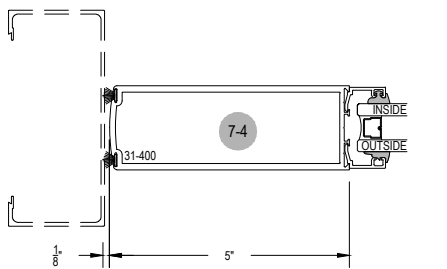

42" A.F.F. TO CENTER OF PUSH/PULL
34" TO CENTER OF LOCKSET

Facade532 Series
Description: Narrow/Medium/Wide Stile - Door
Function: Entrance
Detail: All
Scale: 3" = 1'-0"
SHEET 1 OF 2

OPTIONAL GLASS STOP FOR 1/4" OR 1" GLASS

**Intermediate stiles available in multiple patterns

WIDE STILE

MEDIUM STILE

NARROW STILE

Facade532 Series

Description: Narrow/Medium/Wide Stile - Door

Function: Entrance

Detail: All

Scale: 3" = 1'-0"

SHEET 2 OF 2

42" A.F.F. TO CENTER OF PUSH/PULL

34" TO CENTER OF LOCKSET

OPTIONAL GLASS STOP FOR 1/4" OR 1" GLASS

**Intermediate stiles available in multiple patterns

OFFSET

CENTER