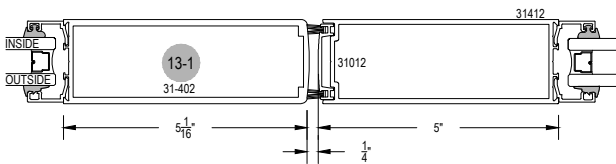

42" A.F.F. TO CENTER OF PUSH/PULL
34" TO CENTER OF LOCKSET

Facade532 Series
Description: Narrow/Medium/Wide Stile - Door
Function: Entrance
Detail: All
Scale: 3" = 1'-0"
SHEET 1 OF 2

OPTIONAL GLASS STOP FOR 1/4" OR 1" GLASS

**Intermediate stiles available in multiple patterns

WIDE STILE

MEDIUM STILE

NARROW STILE

Facade532 Series

Description: Narrow/Medium/Wide Stile - Door

Function: Entrance

Detail: All

Scale: 3" = 1'-0"

SHEET 2 OF 2

42" A.F.F. TO CENTER OF PUSH/PULL

34" TO CENTER OF LOCKSET

OPTIONAL GLASS STOP FOR 1/4" OR 1" GLASS

**Intermediate stiles available in multiple patterns

OFFSET

CENTER