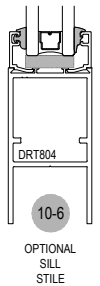

42" A.F.F. TO CENTER OF PUSH/PULL
34" TO CENTER OF LOCKSET

Facade532 Series
Description: Narrow/Medium/Wide Stile - Door
Function: Entrance
Detail: All
Scale: 3" = 1'-0"
SHEET 1 OF 2

OPTIONAL GLASS STOP FOR 1/4" OR 1" GLASS

**Intermediate stiles available in multiple patterns

WIDE STILE

MEDIUM STILE

NARROW STILE

Facade532 Series

Description: Narrow/Medium/Wide Stile - Door

Function: Entrance

Detail: All

Scale: 3" = 1'-0"

SHEET 2 OF 2

42" A.F.F. TO CENTER OF PUSH/PULL

34" TO CENTER OF LOCKSET

OPTIONAL GLASS STOP FOR 1/4" OR 1" GLASS

**Intermediate stiles available in multiple patterns

OFFSET

CENTER