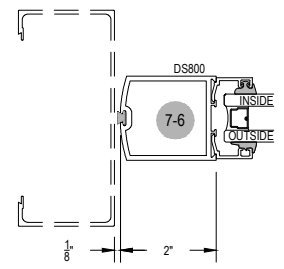

42" A.F.F. TO CENTER OF PUSH/PULL
34" TO CENTER OF LOCKSET

Facade532 Series
Description: Narrow/Medium/Wide Stile - Door
Function: Entrance
Detail: All
Scale: 3" = 1'-0"
SHEET 1 OF 2

OPTIONAL GLASS STOP FOR 1/4" OR 1" GLASS

**Intermediate stiles available in multiple patterns

WIDE STILE

MEDIUM STILE

NARROW STILE

Facade532 Series

Description: Narrow/Medium/Wide Stile - Door

Function: Entrance

Detail: All

Scale: 3" = 1'-0"

SHEET 2 OF 2

42" A.F.F. TO CENTER OF PUSH/PULL

34" TO CENTER OF LOCKSET

OPTIONAL GLASS STOP FOR 1/4" OR 1" GLASS

**Intermediate stiles available in multiple patterns

OFFSET

CENTER