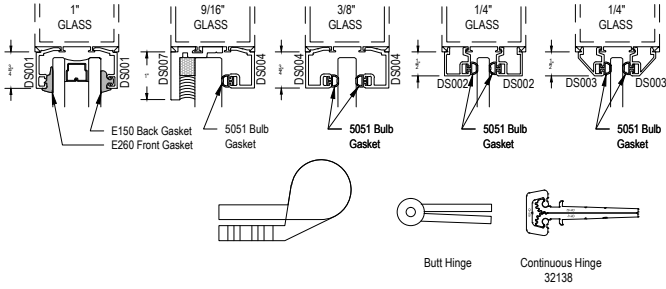

42" A.F.F. TO CENTER OF PUSH/PULL
34" TO CENTER OF LOCKSET

Facade532 Series
Description: Narrow/Medium/Wide Stile - Door
Function: Entrance
Detail: All
Scale: 3" = 1'-0"
SHEET 1 OF 2

OPTIONAL GLASS STOP FOR 1/4" OR 1" GLASS

**Intermediate stiles available in multiple patterns

WIDE STILE

MEDIUM STILE

NARROW STILE

Facade532 Series

Description: Narrow/Medium/Wide Stile - Door

Function: Entrance

Detail: All

Scale: 3" = 1'-0"

SHEET 2 OF 2

42" A.F.F. TO CENTER OF PUSH/PULL

34" TO CENTER OF LOCKSET

OPTIONAL GLASS STOP FOR 1/4" OR 1" GLASS

**Intermediate stiles available in multiple patterns

OFFSET

CENTER