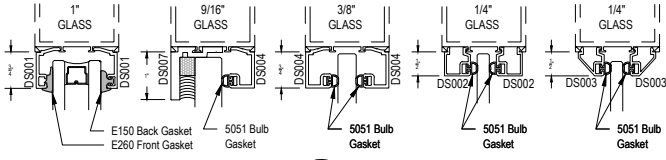

42" A.F.F. TO CENTER OF PUSH/PULL  
34" TO CENTER OF LOCKSET

# NS212 Series

Description: Narrow Stile - Offset/Center Door

Function: Entrance

Detail: All 1" Glass

Scale: 3" = 1'-0"

SHEET 1 OF 1

## OPTIONAL GLASS STOP FOR 1/4" OR 1" GLASS