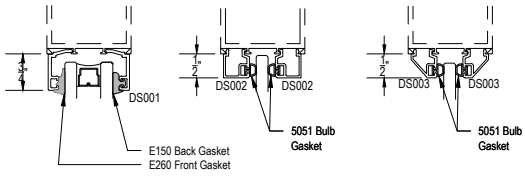

WS512 Plus Series

Description: Steel Reinforced Door

Function: Entrance

Detail: ALL

Scale: 3" = 1'-0"

SHEET 1 OF 1

OPTIONAL GLASS STOP FOR 1/4" OR 1" GLASS

OPTIONAL HORIZONTAL MUNTIN