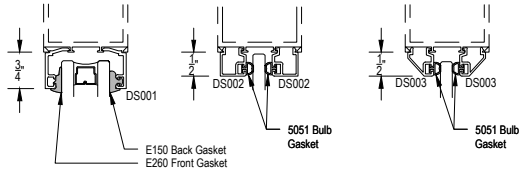

42" A.F.F. TO CENTER OF PUSH/PULL
34" TO CENTER OF LOCKSET

WS512 Series

Description: Wide Stile - Offset/Center Door

Function: Entrance

Detail: All

Scale: 3" = 1'-0"

SHEET 1 OF 1

OPTIONAL GLASS STOP FOR 1/4" OR 1" GLASS