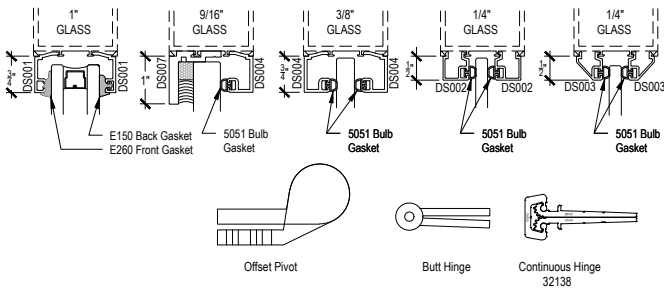

42" A.F.F. TO CENTER OF PUSH/PULL  
34" TO CENTER OF LOCKSET

# WS512HD Series

Description: Wide Style - Heavy Duty

Function: Entrance

Detail: ALL

Scale: 3" = 1'-0"

SHEET 1 OF 1

### OPTIONAL GLASS STOP FOR 1/4" OR 1" GLASS