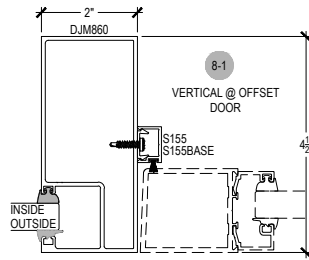

Scale: 3" = 1'-0"

SHEET 2 OF 5

4-1

4-2
OPTIONAL
VERTICAL

4-3
OPTIONAL
VERTICAL

4-4
OPTIONAL
VERTICAL

5-1

5-2
OPTIONAL
JAMB

6-1
90° OUTSIDE
CORNER
ASSEMBLY

6-2
90° INSIDE
CORNER
ASSEMBLY

6-3

Offset Glazed

Side Load

AF450+ Series

Description: 2" X 4 1/2" Offset Glazed for 3/8", 1/2", 9/16"

Function: Storefront

Detail: Doors

Scale: 3" = 1'-0"

SHEET 3 OF 5

Offset Glazed

Side Load

AF450+ Series

Description: 2" X 4 1/2" Offset Glazed for 3/8", 1/2", 9/16"

Function: Storefront