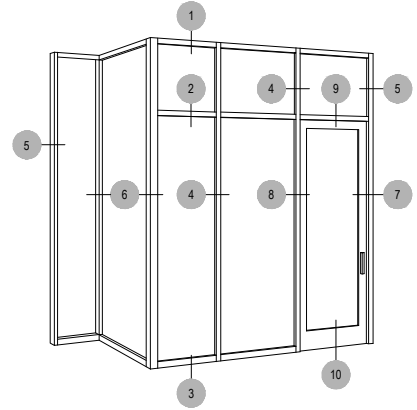

Offset Glazed

Side Load

AF450+ Series

Description: 2" X 4 1/2" Offset Glazed for 3/8", 1/2", 9/16"

Function: Storefront

Detail: Horizontals

Scale: 3" = 1'-0"

SHEET 1 OF 5

COMPENSATING STICK
OUTSIDE SET

COMPENSATING STICK
INSIDE SET

Offset Glazed

Side Load

AF450+ Series

Description: 2" X 4 1/2" Offset Glazed for 3/8", 1/2", 9/16"

Function: Storefront

Detail: Verticals

Scale: 3" = 1'-0"

SHEET 2 OF 5

4-1

4-2
OPTIONAL
VERTICAL

4-3
OPTIONAL
VERTICAL

4-4
OPTIONAL
VERTICAL

5-1

5-2
OPTIONAL
JAMB

Detail: Doors

Scale: 3" = 1'-0"

SHEET 3 OF 5

Offset Glazed

Side Load

AF450+ Series

Description: 2" X 4 1/2" Offset Glazed for 3/8", 1/2", 9/16"

Function: Storefront