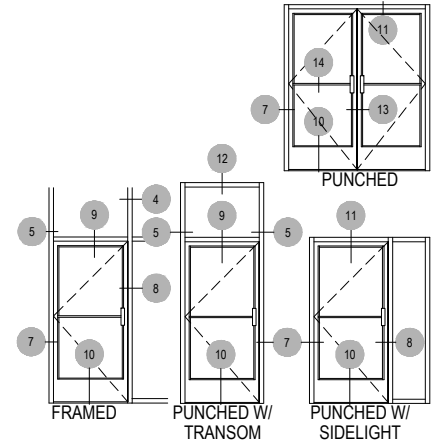

Scale: 3" = 1'-0"

SHEET 2 OF 5

4-1

4-2
OPTIONAL
VERTICAL

4-3
OPTIONAL
VERTICAL

4-4
OPTIONAL
VERTICAL

5-1

5-2
OPTIONAL
JAMB

6-1
90° OUTSIDE
CORNER
ASSEMBLY

6-2
90° INSIDE
CORNER
ASSEMBLY

6-3

Offset Glazed

Side Load

AF450+ Series

Description: 2" X 4 1/2" Offset Glazed for 3/8", 1/2", 9/16"

Function: Storefront

Detail: Doors

Scale: 3" = 1'-0"

SHEET 3 OF 5

Offset Glazed

Side Load

AF450+ Series

Description: 2" X 4 1/2" Offset Glazed for 3/8", 1/2", 9/16"

Function: Storefront