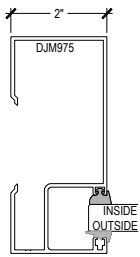

Scale: 3" = 1'-0"

SHEET 2 OF 5

4-1

4-2
OPTIONAL
VERTICAL

4-3
OPTIONAL
VERTICAL

4-4
OPTIONAL
VERTICAL

5-1

5-2
OPTIONAL
JAMB

6-1
90° OUTSIDE
CORNER
ASSEMBLY

6-2
90° INSIDE
CORNER
ASSEMBLY

6-3

Offset Glazed

Side Load

AF450+ Series

Description: 2" X 4 1/2" Offset Glazed for 3/8", 1/2", 9/16"

Function: Storefront