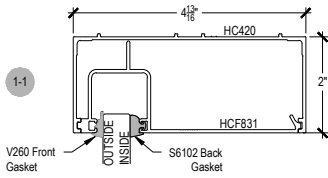

Offset Glazed

Side Load

AF450+ Series

Description: 2" X 4 1/2" Offset Glazed for 3/8", 1/2", 9/16"

Function: Storefront

Detail: Horizontals

Scale: 3" = 1'-0"

SHEET 1 OF 5

COMPENSATING STICK
OUTSIDE SET

COMPENSATING STICK
INSIDE SET

Offset Glazed

Side Load

AF450+ Series

Description: 2" X 4 1/2" Offset Glazed for 3/8", 1/2", 9/16"

Function: Storefront

Detail: Verticals