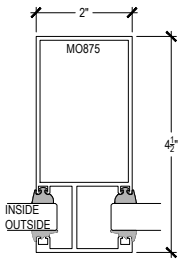

Offset Glazed

Side Load

AF450+ Series

Description: 2" X 4 1/2" Offset Glazed for 3/8", 1/2", 9/16"

Function: Storefront

Detail: Horizontals

Scale: 3" = 1'-0"

SHEET 1 OF 5

COMPENSATING STICK
OUTSIDE SET

COMPENSATING STICK
INSIDE SET

Offset Glazed

Side Load

AF450+ Series

Description: 2" X 4 1/2" Offset Glazed for 3/8", 1/2", 9/16"

Function: Storefront

Detail: Verticals

Scale: 3" = 1'-0"

SHEET 2 OF 5

4-1

4-2
OPTIONAL
VERTICAL

4-3
OPTIONAL
VERTICAL

4-4
OPTIONAL
VERTICAL

5-1

5-2
OPTIONAL
JAMB