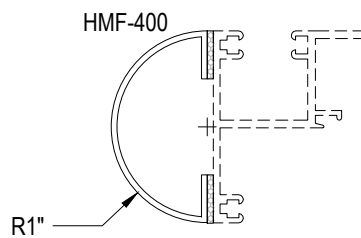

Detail: Doors

Scale: 3" = 1'-0"

SHEET 3 OF 5

Offset Glazed

Side Load

AF450+ Series

Description: 2" X 4 1/2" Offset Glazed for 3/8", 1/2", 9/16"

Function: Storefront

Detail: Cover Caps

Scale: 3" = 1'-0"

**CHECK FOR AVAILABILITY
PRIOR TO ORDERING**

Offset Glazed

Side Load

AF450+ Series

Description: 2" X 4 1/2" Offset Glazed for 3/8", 1/2", 9/16"

Function: Storefront