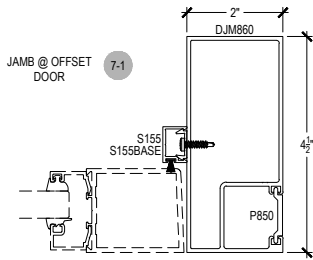

Scale: 3" = 1'-0"

SHEET 2 OF 5

4-1

4-2
OPTIONAL
VERTICAL

4-3
OPTIONAL
VERTICAL

4-4
OPTIONAL
VERTICAL

5-1

5-2
OPTIONAL
JAMB

6-1
90° OUTSIDE
CORNER
ASSEMBLY

6-2
90° INSIDE
CORNER
ASSEMBLY

6-3

Offset Glazed

Side Load

AF450+ Series

Description: 2" X 4 1/2" Offset Glazed for 3/8", 1/2", 9/16"

Function: Storefront

Detail: Doors

Scale: 3" = 1'-0"

SHEET 3 OF 5

Offset Glazed

Side Load

AF450+ Series

Description: 2" X 4 1/2" Offset Glazed for 3/8", 1/2", 9/16"

Function: Storefront

Detail: Cover Caps

Scale: 3" = 1'-0"

**CHECK FOR AVAILABILITY
PRIOR TO ORDERING**

Offset Glazed

Side Load

AF450+ Series

Description: 2" X 4 1/2" Offset Glazed for 3/8", 1/2", 9/16"

Function: Storefront