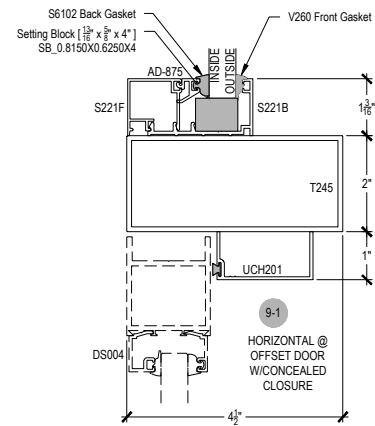

Scale: 3" = 1'-0"

SHEET 2 OF 5

4-1

4-2
OPTIONAL
VERTICAL

4-3
OPTIONAL
VERTICAL

4-4
OPTIONAL
VERTICAL

5-1

5-2
OPTIONAL
JAMB

6-1
90° OUTSIDE
CORNER
ASSEMBLY

6-2
90° INSIDE
CORNER
ASSEMBLY

6-3

Offset Glazed

Side Load

AF450+ Series

Description: 2" X 4 1/2" Offset Glazed for 3/8", 1/2", 9/16"

Function: Storefront

Detail: Doors

Scale: 3" = 1'-0"

SHEET 3 OF 5

Offset Glazed

Side Load

AF450+ Series

Description: 2" X 4 1/2" Offset Glazed for 3/8", 1/2", 9/16"

Function: Storefront