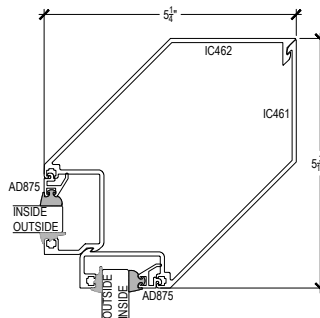

COMPENSATING STICK
OUTSIDE SET

COMPENSATING STICK
INSIDE SET

Offset Glazed

Side Load

AF450+ Series

Description: 2" X 4 1/2" Offset Glazed for 3/8", 1/2", 9/16"

Function: Storefront

Detail: Verticals

Scale: 3" = 1'-0"

SHEET 2 OF 5

4-1

4-2
OPTIONAL
VERTICAL

4-3
OPTIONAL
VERTICAL

4-4
OPTIONAL
VERTICAL

5-1

5-2
OPTIONAL
JAMB

6-1
90° OUTSIDE
CORNER
ASSEMBLY

6-2
90° INSIDE
CORNER
ASSEMBLY

6-3

Offset Glazed

Side Load

AF450+ Series

Description: 2" X 4 1/2" Offset Glazed for 3/8", 1/2", 9/16"

Function: Storefront

Detail: Doors

Scale: 3" = 1'-0"

SHEET 3 OF 5

Offset Glazed

Side Load

AF450+ Series

Description: 2" X 4 1/2" Offset Glazed for 3/8", 1/2", 9/16"

Function: Storefront