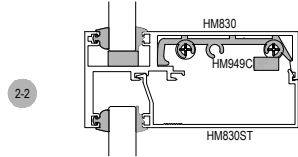

Offset Glazed

Side Load

AF450+ Series

Description: 2" X 4 1/2" Offset Glazed for 3/8", 1/2", 9/16"

Function: Storefront

Detail: Horizontals

Scale: 3" = 1'-0"

SHEET 1 OF 5

COMPENSATING STICK
OUTSIDE SET

COMPENSATING STICK
INSIDE SET

Offset Glazed

Side Load

AF450+ Series

Description: 2" X 4 1/2" Offset Glazed for 3/8", 1/2", 9/16"

Function: Storefront

Detail: Verticals

Scale: 3" = 1'-0"

SHEET 2 OF 5

4-1

4-2
OPTIONAL
VERTICAL

4-3
OPTIONAL
VERTICAL

4-4
OPTIONAL
VERTICAL

5-1

5-2
OPTIONAL
JAMB