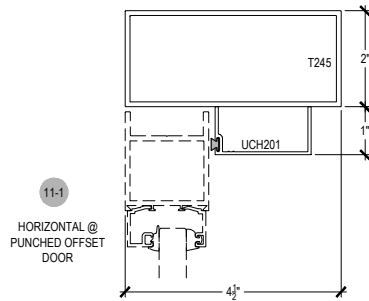

Scale: 3" = 1'-0"

SHEET 2 OF 5

4-1

4-2
OPTIONAL
VERTICAL

4-3
OPTIONAL
VERTICAL

4-4
OPTIONAL
VERTICAL

5-1

5-2
OPTIONAL
JAMB

6-1
90° OUTSIDE
CORNER
ASSEMBLY

6-2
90° INSIDE
CORNER
ASSEMBLY

6-3

Offset Glazed

Side Load

AF450+ Series

Description: 2" X 4 1/2" Offset Glazed for 3/8", 1/2", 9/16"

Function: Storefront

Detail: Doors

Scale: 3" = 1'-0"

SHEET 3 OF 5

Offset Glazed

Side Load

AF450+ Series

Description: 2" X 4 1/2" Offset Glazed for 3/8", 1/2", 9/16"

Function: Storefront