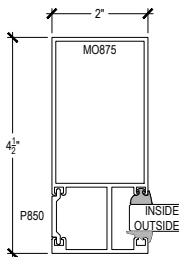

Offset Glazed

Side Load

AF450+ Series

Description: 2" X 4 1/2" Offset Glazed for 3/8", 1/2", 9/16"

Function: Storefront

Detail: Horizontals

Scale: 3" = 1'-0"

SHEET 1 OF 5

Scale: 3" = 1'-0"

SHEET 2 OF 5

4-1

4-2
OPTIONAL
VERTICAL

4-3
OPTIONAL
VERTICAL

4-4
OPTIONAL
VERTICAL

5-1

5-2
OPTIONAL
JAMB

6-1
90° OUTSIDE
CORNER
ASSEMBLY

6-2
90° INSIDE
CORNER
ASSEMBLY

6-3

Offset Glazed

Side Load

AF450+ Series

Description: 2" X 4 1/2" Offset Glazed for 3/8", 1/2", 9/16"

Function: Storefront

Detail: Doors

Scale: 3" = 1'-0"

SHEET 3 OF 5

Offset Glazed

Side Load

AF450+ Series

Description: 2" X 4 1/2" Offset Glazed for 3/8", 1/2", 9/16"

Function: Storefront