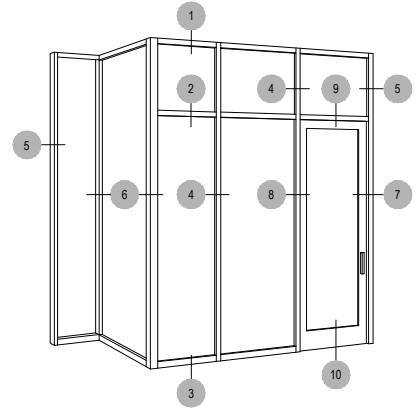

Scale: 3" = 1'-0"

SHEET 2 OF 5

4-1

4-2
OPTIONAL
VERTICAL

4-3
OPTIONAL
VERTICAL

4-4
OPTIONAL
VERTICAL

5-1

5-2
OPTIONAL
JAMB

6-1
90° OUTSIDE
CORNER
ASSEMBLY

6-2
90° INSIDE
CORNER
ASSEMBLY

6-3

Offset Glazed

Side Load

AF450+ Series

Description: 2" X 4 1/2" Offset Glazed for 3/8", 1/2", 9/16"

Function: Storefront

Detail: Doors

Scale: 3" = 1'-0"

SHEET 3 OF 5

Offset Glazed

Side Load

AF450+ Series

Description: 2" X 4 1/2" Offset Glazed for 3/8", 1/2", 9/16"

Function: Storefront