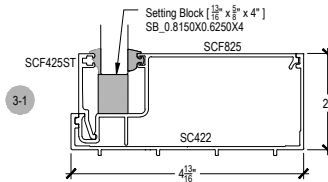

Offset Glazed

Side Load

AF450+ Series

Description: 2" X 4 1/2" Offset Glazed for 3/8", 1/2", 9/16"

Function: Storefront

Detail: Horizontals

Scale: 3" = 1'-0"

SHEET 1 OF 5

COMPENSATING STICK
OUTSIDE SET

COMPENSATING STICK
INSIDE SET

Offset Glazed

Side Load

AF450+ Series

Description: 2" X 4 1/2" Offset Glazed for 3/8", 1/2", 9/16"

Function: Storefront

Detail: Verticals