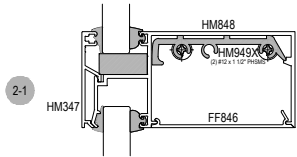

Offset Glazed

Side Load

AF450+ Series

Description: 2" X 4 1/2" Offset Glazed for 3/8", 1/2", 9/16"

Function: Storefront

Detail: Horizontals

Scale: 3" = 1'-0"

SHEET 1 OF 5

COMPENSATING STICK
OUTSIDE SET

COMPENSATING STICK
INSIDE SET

Offset Glazed

Side Load

AF450+ Series

Description: 2" X 4 1/2" Offset Glazed for 3/8", 1/2", 9/16"

Function: Storefront

Detail: Verticals

Scale: 3" = 1'-0"

SHEET 2 OF 5

4-1

4-2
OPTIONAL
VERTICAL

4-3
OPTIONAL
VERTICAL

4-4
OPTIONAL
VERTICAL

5-1

5-2
OPTIONAL
JAMB

Detail: Doors

Scale: 3" = 1'-0"

SHEET 3 OF 5

Offset Glazed

Side Load

AF450+ Series

Description: 2" X 4 1/2" Offset Glazed for 3/8", 1/2", 9/16"

Function: Storefront