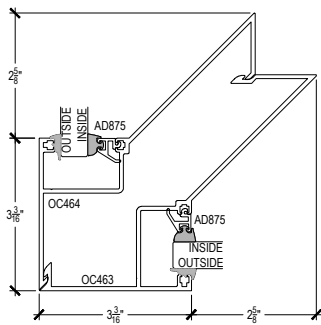

Scale: 3" = 1'-0"

SHEET 2 OF 5

4-1

4-2
OPTIONAL
VERTICAL

4-3
OPTIONAL
VERTICAL

4-4
OPTIONAL
VERTICAL

5-1

5-2
OPTIONAL
JAMB

6-1
90° OUTSIDE
CORNER
ASSEMBLY

6-2
90° INSIDE
CORNER
ASSEMBLY

6-3

Offset Glazed

Side Load

AF450+ Series

Description: 2" X 4 1/2" Offset Glazed for 3/8", 1/2", 9/16"

Function: Storefront

Detail: Doors

Scale: 3" = 1'-0"

SHEET 3 OF 5

Offset Glazed

Side Load

AF450+ Series

Description: 2" X 4 1/2" Offset Glazed for 3/8", 1/2", 9/16"

Function: Storefront