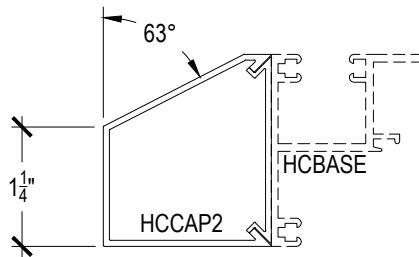

Detail: Doors

Scale: 3" = 1'-0"

SHEET 3 OF 5

Offset Glazed

Side Load

AF450+ Series

Description: 2" X 4 1/2" Offset Glazed for 3/8", 1/2", 9/16"

Function: Storefront

Detail: Cover Caps

Scale: 3" = 1'-0"

**CHECK FOR AVAILABILITY
PRIOR TO ORDERING**

Offset Glazed

Side Load

AF450+ Series

Description: 2" X 4 1/2" Offset Glazed for 3/8", 1/2", 9/16"

Function: Storefront