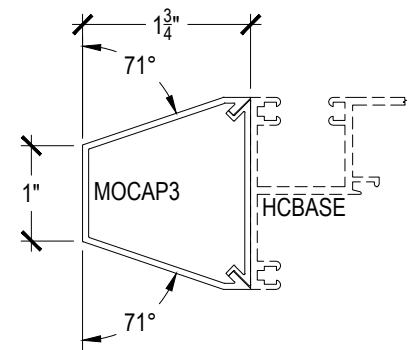

Detail: Doors

Scale: 3" = 1'-0"

SHEET 3 OF 5

Offset Glazed

Side Load

AF450+ Series

Description: 2" X 4 1/2" Offset Glazed for 3/8", 1/2", 9/16"

Function: Storefront

Detail: Cover Caps

Scale: 3" = 1'-0"

**CHECK FOR AVAILABILITY
PRIOR TO ORDERING**

Offset Glazed

Side Load

AF450+ Series

Description: 2" X 4 1/2" Offset Glazed for 3/8", 1/2", 9/16"

Function: Storefront