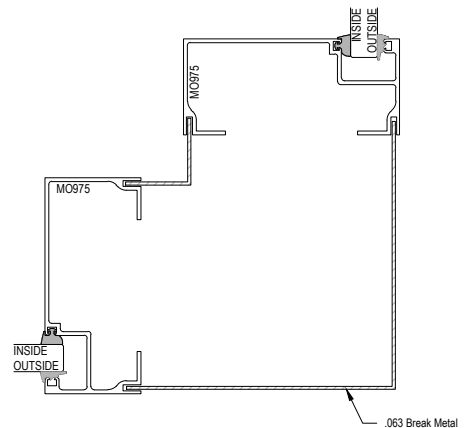

COMPENSATING STICK
OUTSIDE SET

COMPENSATING STICK
INSIDE SET

Offset Glazed

Side Load

AF450+ Series

Description: 2" X 4 1/2" Offset Glazed for 3/8", 1/2", 9/16"

Function: Storefront

Detail: Verticals

Scale: 3" = 1'-0"

SHEET 2 OF 5

4-1

4-2
OPTIONAL
VERTICAL

4-3
OPTIONAL
VERTICAL

4-4
OPTIONAL
VERTICAL

5-1

5-2
OPTIONAL
JAMB

6-1
90° OUTSIDE
CORNER
ASSEMBLY

6-2
90° INSIDE
CORNER
ASSEMBLY

6-3

Offset Glazed

Side Load

AF450+ Series

Description: 2" X 4 1/2" Offset Glazed for 3/8", 1/2", 9/16"

Function: Storefront

Detail: Doors

Scale: 3" = 1'-0"

SHEET 3 OF 5

Offset Glazed

Side Load

AF450+ Series

Description: 2" X 4 1/2" Offset Glazed for 3/8", 1/2", 9/16"

Function: Storefront