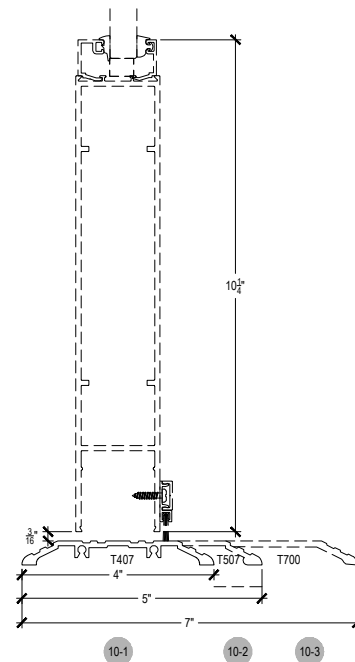

Scale: 3" = 1'-0"

SHEET 2 OF 5

4-1

4-2
OPTIONAL
VERTICAL

4-3
OPTIONAL
VERTICAL

4-4
OPTIONAL
VERTICAL

5-1

5-2
OPTIONAL
JAMB

6-1
90° OUTSIDE
CORNER
ASSEMBLY

6-2
90° INSIDE
CORNER
ASSEMBLY

6-3

Offset Glazed

Side Load

AF450+ Series

Description: 2" X 4 1/2" Offset Glazed for 3/8", 1/2", 9/16"

Function: Storefront

Detail: Doors

Scale: 3" = 1'-0"

SHEET 3 OF 5

Offset Glazed

Side Load

AF450+ Series

Description: 2" X 4 1/2" Offset Glazed for 3/8", 1/2", 9/16"

Function: Storefront

Detail: Cover Caps

Scale: 3" = 1'-0"

**CHECK FOR AVAILABILITY
PRIOR TO ORDERING**

Offset Glazed

Side Load

AF450+ Series

Description: 2" X 4 1/2" Offset Glazed for 3/8", 1/2", 9/16"

Function: Storefront