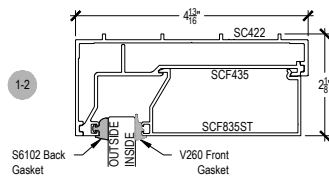

Offset Glazed

Side Load

AF450+ Series

Description: 2" X 4 1/2" Offset Glazed for 3/8", 1/2", 9/16"

Function: Storefront

Detail: Horizontals

Scale: 3" = 1'-0"

SHEET 1 OF 5

COMPENSATING STICK
OUTSIDE SET

COMPENSATING STICK
INSIDE SET

Offset Glazed

Side Load

AF450+ Series

Description: 2" X 4 1/2" Offset Glazed for 3/8", 1/2", 9/16"

Function: Storefront

Detail: Verticals

Scale: 3" = 1'-0"

SHEET 2 OF 5

4-1

4-2
OPTIONAL
VERTICAL

4-3
OPTIONAL
VERTICAL

4-4
OPTIONAL
VERTICAL

5-1

5-2
OPTIONAL
JAMB