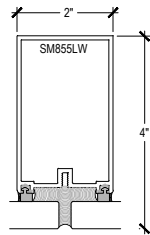

Offset Glazed

Side Load

AF450+ Series

Description: 2" X 4 1/2" Offset Glazed for 3/8", 1/2", 9/16"

Function: Storefront

Detail: Horizontals

Scale: 3" = 1'-0"

SHEET 1 OF 5

COMPENSATING STICK
OUTSIDE SET

COMPENSATING STICK
INSIDE SET

Offset Glazed

Side Load

AF450+ Series

Description: 2" X 4 1/2" Offset Glazed for 3/8", 1/2", 9/16"

Function: Storefront

Detail: Verticals

Scale: 3" = 1'-0"

SHEET 2 OF 5

4-1

4-2
OPTIONAL
VERTICAL

4-3
OPTIONAL
VERTICAL

4-4
OPTIONAL
VERTICAL

5-1

5-2
OPTIONAL
JAMB