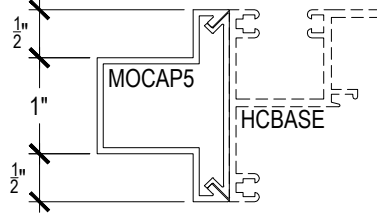

Detail: Doors

Scale: 3" = 1'-0"

SHEET 3 OF 5

Offset Glazed

Side Load

AF450+ Series

Description: 2" X 4 1/2" Offset Glazed for 3/8", 1/2", 9/16"

Function: Storefront

Detail: Cover Caps

Scale: 3" = 1'-0"

**CHECK FOR AVAILABILITY
PRIOR TO ORDERING**

Offset Glazed

Side Load

AF450+ Series

Description: 2" X 4 1/2" Offset Glazed for 3/8", 1/2", 9/16"

Function: Storefront