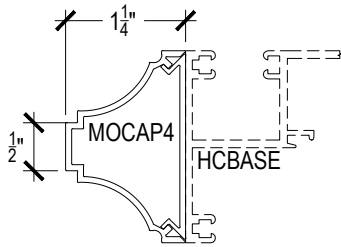

Scale: 3" = 1'-0"

SHEET 2 OF 5

4-1

4-2
OPTIONAL
VERTICAL

4-3
OPTIONAL
VERTICAL

4-4
OPTIONAL
VERTICAL

5-1

5-2
OPTIONAL
JAMB

Detail: Doors

Scale: 3" = 1'-0"

SHEET 3 OF 5

Offset Glazed

Side Load

AF450+ Series

Description: 2" X 4 1/2" Offset Glazed for 3/8", 1/2", 9/16"

Function: Storefront

Detail: Cover Caps

Scale: 3" = 1'-0"

**CHECK FOR AVAILABILITY
PRIOR TO ORDERING**

Offset Glazed

Side Load

AF450+ Series

Description: 2" X 4 1/2" Offset Glazed for 3/8", 1/2", 9/16"

Function: Storefront