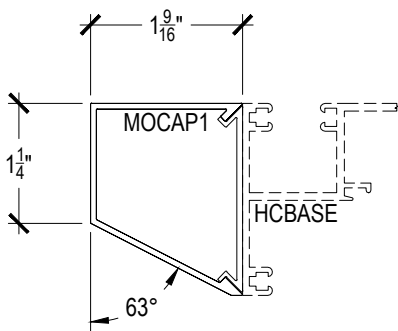

Detail: Doors

Scale: 3" = 1'-0"

SHEET 3 OF 5

Offset Glazed

Side Load

AF450+ Series

Description: 2" X 4 1/2" Offset Glazed for 3/8", 1/2", 9/16"

Function: Storefront

Detail: Cover Caps

Scale: 3" = 1'-0"

**CHECK FOR AVAILABILITY
PRIOR TO ORDERING**

Offset Glazed

Side Load

AF450+ Series

Description: 2" X 4 1/2" Offset Glazed for 3/8", 1/2", 9/16"

Function: Storefront