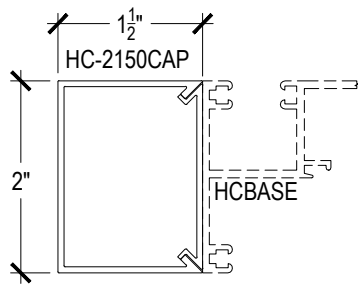

Scale: 3" = 1'-0"

SHEET 2 OF 5

4-1

4-2
OPTIONAL
VERTICAL

4-3
OPTIONAL
VERTICAL

4-4
OPTIONAL
VERTICAL

5-1

5-2
OPTIONAL
JAMB

Detail: Doors

Scale: 3" = 1'-0"

SHEET 3 OF 5

Offset Glazed

Side Load

AF450+ Series

Description: 2" X 4 1/2" Offset Glazed for 3/8", 1/2", 9/16"

Function: Storefront

Detail: Cover Caps

Scale: 3" = 1'-0"

**CHECK FOR AVAILABILITY
PRIOR TO ORDERING**

Offset Glazed

Side Load

AF450+ Series

Description: 2" X 4 1/2" Offset Glazed for 3/8", 1/2", 9/16"

Function: Storefront