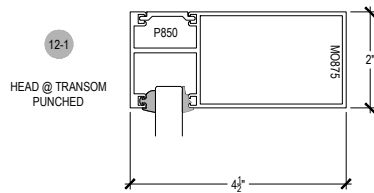

Scale: 3" = 1'-0"

SHEET 2 OF 5

4-1

4-2
OPTIONAL
VERTICAL

4-3
OPTIONAL
VERTICAL

4-4
OPTIONAL
VERTICAL

5-1

5-2
OPTIONAL
JAMB

6-1
90° OUTSIDE
CORNER
ASSEMBLY

6-2
90° INSIDE
CORNER
ASSEMBLY

6-3

Offset Glazed

Side Load

AF450+ Series

Description: 2" X 4 1/2" Offset Glazed for 3/8", 1/2", 9/16"

Function: Storefront

Detail: Doors

Scale: 3" = 1'-0"

SHEET 3 OF 5

Offset Glazed

Side Load

AF450+ Series

Description: 2" X 4 1/2" Offset Glazed for 3/8", 1/2", 9/16"

Function: Storefront