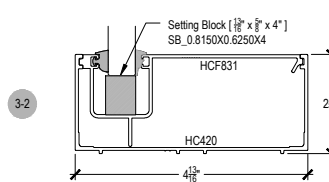

Offset Glazed

Side Load

AF450+ Series

Description: 2" X 4 1/2" Offset Glazed for 3/8", 1/2", 9/16"

Function: Storefront

Detail: Horizontals

Scale: 3" = 1'-0"

SHEET 1 OF 5

Scale: 3" = 1'-0"

SHEET 2 OF 5

4-1

4-2
OPTIONAL
VERTICAL

4-3
OPTIONAL
VERTICAL

4-4
OPTIONAL
VERTICAL

5-1

5-2
OPTIONAL
JAMB