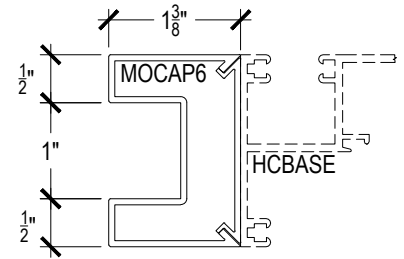

Detail: Doors

Scale: 3" = 1'-0"

SHEET 3 OF 5

Offset Glazed

Side Load

AF450+ Series

Description: 2" X 4 1/2" Offset Glazed for 3/8", 1/2", 9/16"

Function: Storefront

Detail: Cover Caps

Scale: 3" = 1'-0"

**CHECK FOR AVAILABILITY
PRIOR TO ORDERING**

Offset Glazed

Side Load

AF450+ Series

Description: 2" X 4 1/2" Offset Glazed for 3/8", 1/2", 9/16"

Function: Storefront