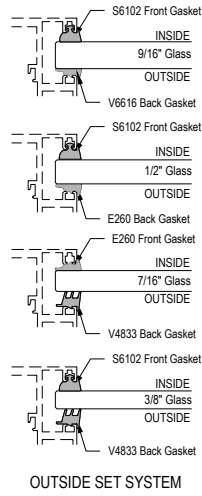

Offset Glazed

Side Load

AF450+ Series

Description: 2" X 4 1/2" Offset Glazed for 3/8", 1/2", 9/16"

Function: Storefront

Detail: Horizontals

Scale: 3" = 1'-0"

SHEET 1 OF 5

COMPENSATING STICK
OUTSIDE SET

COMPENSATING STICK
INSIDE SET

Offset Glazed

Side Load

AF450+ Series

Description: 2" X 4 1/2" Offset Glazed for 3/8", 1/2", 9/16"

Function: Storefront

Detail: Verticals

Scale: 3" = 1'-0"

SHEET 2 OF 5

4-1

4-2
OPTIONAL
VERTICAL

4-3
OPTIONAL
VERTICAL

4-4
OPTIONAL
VERTICAL

5-1

5-2
OPTIONAL
JAMB