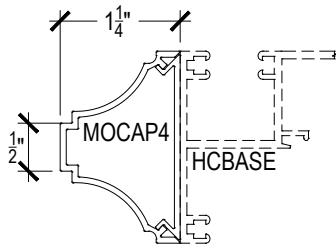

Offset Glazed

Side Load

AF600+ Series

Description: 2" X 6" Offset Glazed For 3/16" - 9/16" Glass

Function: Window Wall

Detail: Verticals

Scale: 3" = 1'-0"

SHEET 2 OF 5

Side Load

AF600+ Series

Description: 2" X 6" Offset Glazed For 3/16" - 9/16" Glass

Function: Window Wall

Detail: Doors

Scale: 3" = 1'-0"

SHEET 3 OF 5

Offset Glazed

Side Load

AF600+ Series

Description: 2" X 6" Offset Glazed For 3/16" - 9/16" Glass

Function: Window Wall

Detail: Cover Caps

Scale: 6" = 1'-0"

**CHECK FOR AVAILABILITY
PRIOR TO ORDERING**

AF600+ Series

Description: 2" X 6" Offset Glazed For 3/16" - 9/16" Glass
 Function: Window Wall
 Detail: Cover Caps
 Scale: 6" = 1'-0"

**CHECK FOR AVAILABILITY
 PRIOR TO ORDERING**