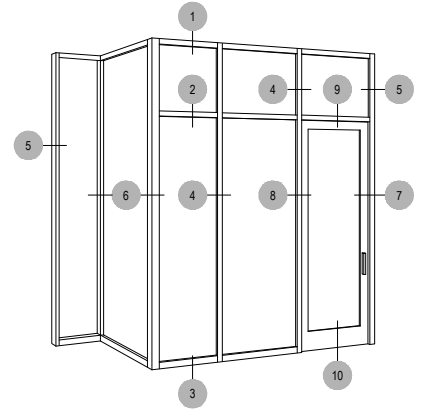

Offset Glazed

Side Load

AF600+ Series

Description: 2" X 6" Offset Glazed For 3/16" - 9/16" Glass

Function: Window Wall

Detail: Horizontals

Scale: 3" = 1'-0"

SHEET 1 OF 5

Offset Glazed

Side Load

AF600+ Series

Description: 2" X 6" Offset Glazed For 3/16" - 9/16" Glass

Function: Window Wall

Detail: Verticals

Scale: 3" = 1'-0"

SHEET 2 OF 5

Side Load

AF600+ Series

Description: 2" X 6" Offset Glazed For 3/16" - 9/16" Glass

Function: Window Wall

Detail: Doors

Scale: 3" = 1'-0"

SHEET 3 OF 5

Offset Glazed

Side Load

AF600+ Series

Description: 2" X 6" Offset Glazed For 3/16" - 9/16" Glass

Function: Window Wall

Detail: Cover Caps

Scale: 6" = 1'-0"

**CHECK FOR AVAILABILITY
PRIOR TO ORDERING**

AF600+ Series