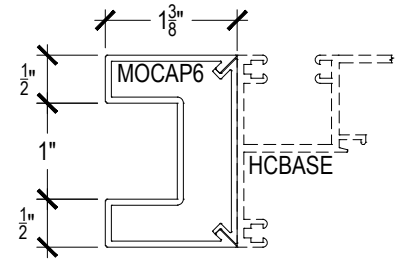

Offset Glazed

Side Load

AF600+ Series

Description: 2" X 6" Offset Glazed For 3/16" - 9/16" Glass

Function: Window Wall

Detail: Horizontals

Scale: 3" = 1'-0"

SHEET 1 OF 5

Side Load

AF600+ Series

Description: 2" X 6" Offset Glazed For 3/16" - 9/16" Glass

Function: Window Wall

Detail: Doors

Scale: 3" = 1'-0"

SHEET 3 OF 5

Offset Glazed

Side Load

AF600+ Series

Description: 2" X 6" Offset Glazed For 3/16" - 9/16" Glass

Function: Window Wall

Detail: Cover Caps

Scale: 6" = 1'-0"

**CHECK FOR AVAILABILITY
PRIOR TO ORDERING**

AF600+ Series

Description: 2" X 6" Offset Glazed For 3/16" - 9/16" Glass
 Function: Window Wall
 Detail: Cover Caps
 Scale: 6" = 1'-0"

**CHECK FOR AVAILABILITY
 PRIOR TO ORDERING**