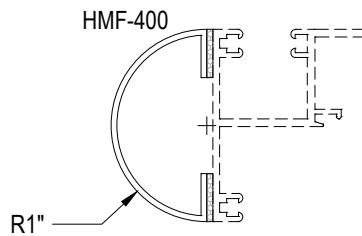

Side Load

AF600+ Series

Description: 2" X 6" Offset Glazed For 3/16" - 9/16" Glass

Function: Window Wall

Detail: Doors

Scale: 3" = 1'-0"

SHEET 3 OF 5

Offset Glazed

Side Load

AF600+ Series

Description: 2" X 6" Offset Glazed For 3/16" - 9/16" Glass

Function: Window Wall

Detail: Cover Caps

Scale: 6" = 1'-0"

**CHECK FOR AVAILABILITY
PRIOR TO ORDERING**

AF600+ Series

Description: 2" X 6" Offset Glazed For 3/16" - 9/16" Glass
 Function: Window Wall
 Detail: Cover Caps
 Scale: 6" = 1'-0"

**CHECK FOR AVAILABILITY
 PRIOR TO ORDERING**