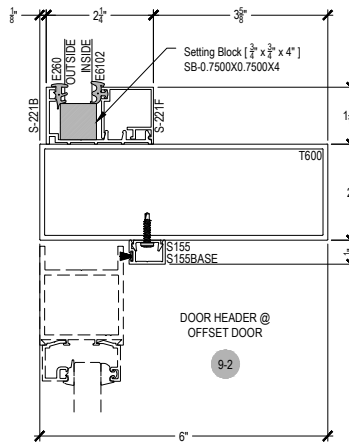

Offset Glazed

Side Load

AF600+ Series

Description: 2" X 6" Offset Glazed For 3/16" - 9/16" Glass

Function: Window Wall

Detail: Horizontals

Scale: 3" = 1'-0"

SHEET 1 OF 5

Offset Glazed

Side Load

AF600+ Series

Description: 2" X 6" Offset Glazed For 3/16" - 9/16" Glass

Function: Window Wall

Detail: Verticals

Scale: 3" = 1'-0"

SHEET 2 OF 5

Side Load

AF600+ Series

Description: 2" X 6" Offset Glazed For 3/16" - 9/16" Glass

Function: Window Wall

Detail: Doors

Scale: 3" = 1'-0"

SHEET 3 OF 5

Offset Glazed

Side Load

AF600+ Series

Description: 2" X 6" Offset Glazed For 3/16" - 9/16" Glass

Function: Window Wall

Detail: Cover Caps

Scale: 6" = 1'-0"

**CHECK FOR AVAILABILITY
PRIOR TO ORDERING**

AF600+ Series