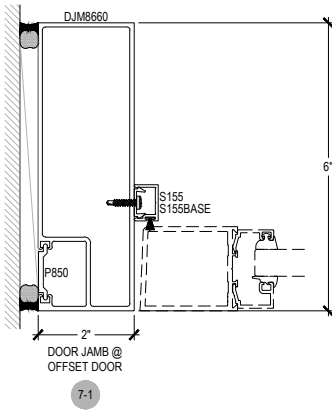

Offset Glazed

Side Load

AF600+ Series

Description: 2" X 6" Offset Glazed For 3/16" - 9/16" Glass

Function: Window Wall

Detail: Horizontals

Scale: 3" = 1'-0"

SHEET 1 OF 5

Side Load

AF600+ Series

Description: 2" X 6" Offset Glazed For 3/16" - 9/16" Glass

Function: Window Wall

Detail: Doors

Scale: 3" = 1'-0"

SHEET 3 OF 5

Offset Glazed

Side Load

AF600+ Series

Description: 2" X 6" Offset Glazed For 3/16" - 9/16" Glass

Function: Window Wall

Detail: Cover Caps

Scale: 6" = 1'-0"

**CHECK FOR AVAILABILITY
PRIOR TO ORDERING**

AF600+ Series

Description: 2" X 6" Offset Glazed For 3/16" - 9/16" Glass
 Function: Window Wall
 Detail: Cover Caps
 Scale: 6" = 1'-0"

**CHECK FOR AVAILABILITY
 PRIOR TO ORDERING**