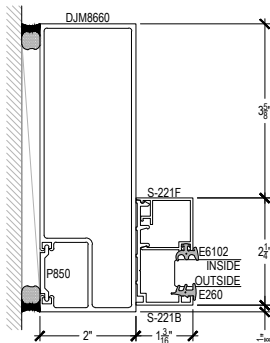

Offset Glazed

Side Load

AF600+ Series

Description: 2" X 6" Offset Glazed For 3/16" - 9/16" Glass

Function: Window Wall

Detail: Verticals

Scale: 3" = 1'-0"

SHEET 2 OF 5

4-2

5-2