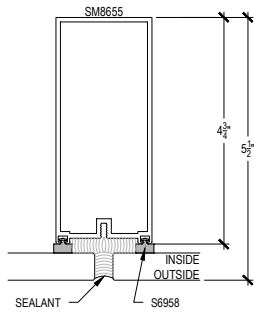

Offset Glazed

Side Load

AF600+ Series

Description: 2" X 6" Offset Glazed For 3/16" - 9/16" Glass

Function: Window Wall

Detail: Verticals

Scale: 3" = 1'-0"

SHEET 2 OF 5

4-2