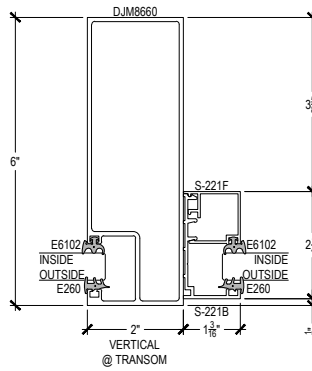

Offset Glazed

Side Load

AF600+ Series

Description: 2" X 6" Offset Glazed For 3/16" - 9/16" Glass

Function: Window Wall

Detail: Verticals

Scale: 3" = 1'-0"

SHEET 2 OF 5

4-2

4-3