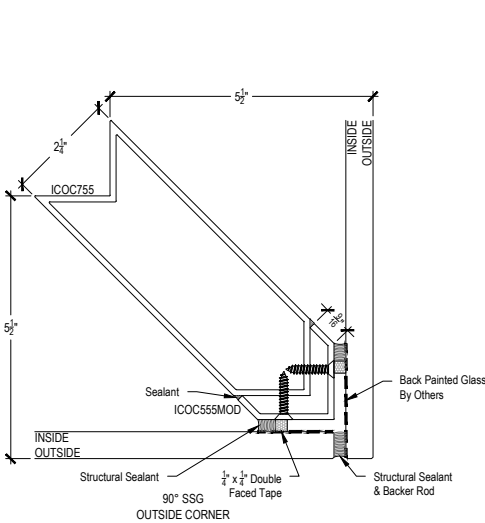

Offset Glazed

Side Load

AF600+ Series

Description: 2" X 6" Offset Glazed For 3/16" - 9/16" Glass

Function: Window Wall

Detail: Verticals

Scale: 3" = 1'-0"

SHEET 2 OF 5

4-2

6-1