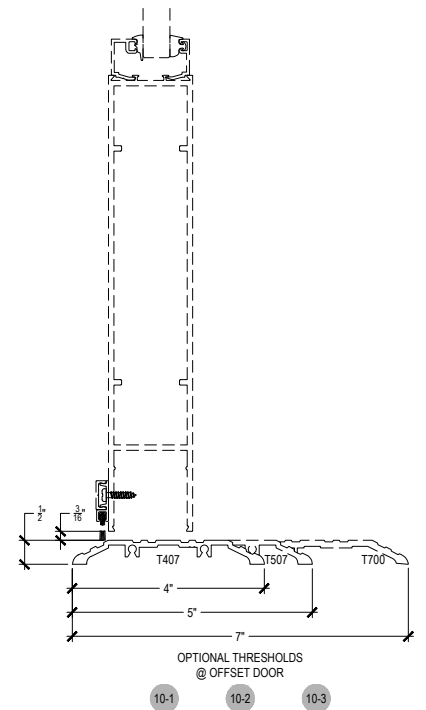

Offset Glazed

Side Load

AF600+ Series

Description: 2" X 6" Offset Glazed For 3/16" - 9/16" Glass

Function: Window Wall

Detail: Horizontals

Scale: 3" = 1'-0"

SHEET 1 OF 5

Side Load

AF600+ Series

Description: 2" X 6" Offset Glazed For 3/16" - 9/16" Glass

Function: Window Wall

Detail: Doors

Scale: 3" = 1'-0"

SHEET 3 OF 5

Offset Glazed

Side Load

AF600+ Series

Description: 2" X 6" Offset Glazed For 3/16" - 9/16" Glass

Function: Window Wall

Detail: Cover Caps

Scale: 6" = 1'-0"

**CHECK FOR AVAILABILITY
PRIOR TO ORDERING**

AF600+ Series

Description: 2" X 6" Offset Glazed For 3/16" - 9/16" Glass
 Function: Window Wall
 Detail: Cover Caps
 Scale: 6" = 1'-0"

**CHECK FOR AVAILABILITY
 PRIOR TO ORDERING**