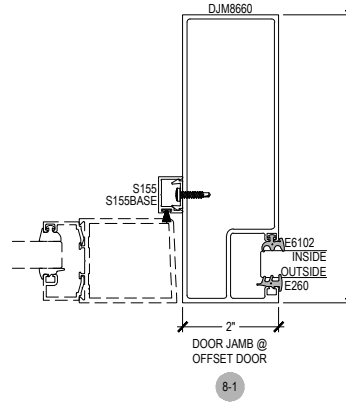

Offset Glazed

Side Load

AF600+ Series

Description: 2" X 6" Offset Glazed For 3/16" - 9/16" Glass

Function: Window Wall

Detail: Verticals

Scale: 3" = 1'-0"

SHEET 2 OF 5

Side Load

AF600+ Series

Description: 2" X 6" Offset Glazed For 3/16" - 9/16" Glass

Function: Window Wall

Detail: Doors

Scale: 3" = 1'-0"

SHEET 3 OF 5

Offset Glazed

Side Load

AF600+ Series

Description: 2" X 6" Offset Glazed For 3/16" - 9/16" Glass

Function: Window Wall

Detail: Cover Caps

Scale: 6" = 1'-0"

**CHECK FOR AVAILABILITY
PRIOR TO ORDERING**

AF600+ Series

Description: 2" X 6" Offset Glazed For 3/16" - 9/16" Glass
 Function: Window Wall
 Detail: Cover Caps
 Scale: 6" = 1'-0"

**CHECK FOR AVAILABILITY
 PRIOR TO ORDERING**