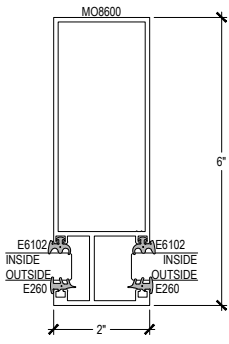

Offset Glazed

Side Load

AF600+ Series

Description: 2" X 6" Offset Glazed For 3/16" - 9/16" Glass

Function: Window Wall

Detail: Horizontals

Scale: 3" = 1'-0"

SHEET 1 OF 5

Offset Glazed

Side Load

AF600+ Series

Description: 2" X 6" Offset Glazed For 3/16" - 9/16" Glass

Function: Window Wall

Detail: Verticals

Scale: 3" = 1'-0"

SHEET 2 OF 5

Side Load

AF600+ Series

Description: 2" X 6" Offset Glazed For 3/16" - 9/16" Glass

Function: Window Wall

Detail: Doors

Scale: 3" = 1'-0"

SHEET 3 OF 5

Offset Glazed

Side Load

AF600+ Series

Description: 2" X 6" Offset Glazed For 3/16" - 9/16" Glass

Function: Window Wall

Detail: Cover Caps

Scale: 6" = 1'-0"

**CHECK FOR AVAILABILITY
PRIOR TO ORDERING**

AF600+ Series