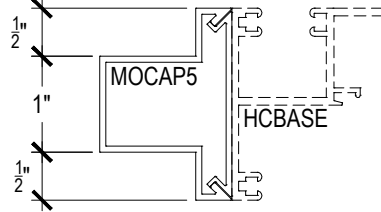

Offset Glazed

Side Load

AF600+ Series

Description: 2" X 6" Offset Glazed For 3/16" - 9/16" Glass

Function: Window Wall

Detail: Horizontals

Scale: 3" = 1'-0"

SHEET 1 OF 5

Side Load

AF600+ Series

Description: 2" X 6" Offset Glazed For 3/16" - 9/16" Glass

Function: Window Wall

Detail: Doors

Scale: 3" = 1'-0"

SHEET 3 OF 5

Offset Glazed

Side Load

AF600+ Series

Description: 2" X 6" Offset Glazed For 3/16" - 9/16" Glass

Function: Window Wall

Detail: Cover Caps

Scale: 6" = 1'-0"

**CHECK FOR AVAILABILITY
PRIOR TO ORDERING**

AF600+ Series

Description: 2" X 6" Offset Glazed For 3/16" - 9/16" Glass
 Function: Window Wall
 Detail: Cover Caps
 Scale: 6" = 1'-0"

**CHECK FOR AVAILABILITY
 PRIOR TO ORDERING**