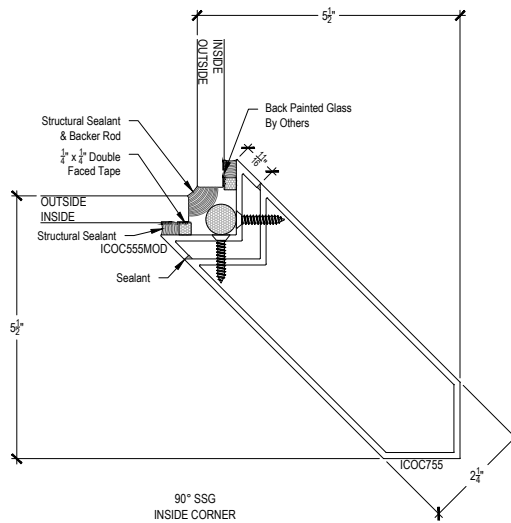

Offset Glazed

Side Load

AF600+ Series

Description: 2" X 6" Offset Glazed For 3/16" - 9/16" Glass

Function: Window Wall

Detail: Verticals

Scale: 3" = 1'-0"

SHEET 2 OF 5

4-2

6-2