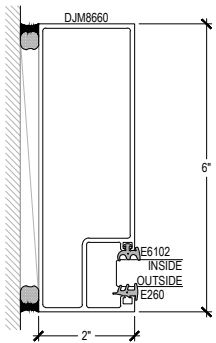

Offset Glazed

Side Load

AF600+ Series

Description: 2" X 6" Offset Glazed For 3/16" - 9/16" Glass

Function: Window Wall

Detail: Verticals

Scale: 3" = 1'-0"

SHEET 2 OF 5

4-2

5-1