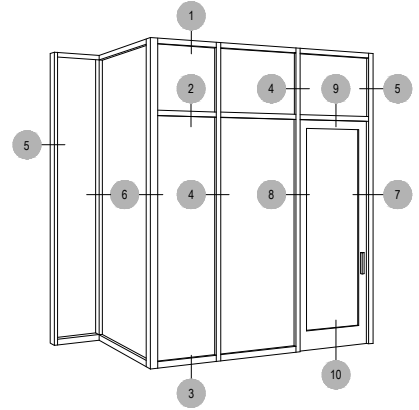

Offset Glazed

Side Load

AF600+ Series

Description: 2" X 6" Offset Glazed For 3/16" - 9/16" Glass

Function: Window Wall

Detail: Horizontals

Scale: 3" = 1'-0"

SHEET 1 OF 5

Offset Glazed

Side Load

AF600+ Series

Description: 2" X 6" Offset Glazed For 3/16" - 9/16" Glass

Function: Window Wall

Detail: Verticals

Scale: 3" = 1'-0"

SHEET 2 OF 5

4-1

4-2

4-3

5-1

5-2

6-1

6-2

Offset Glazed

Side Load

AF600+ Series

Description: 2" X 6" Offset Glazed For 3/16" - 9/16" Glass

Function: Window Wall

Detail: Doors

Scale: 3" = 1'-0"

SHEET 3 OF 5

Offset Glazed