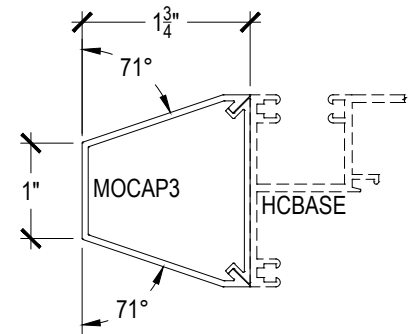

Offset Glazed

Side Load

AF600+ Series

Description: 2" X 6" Offset Glazed For 3/16" - 9/16" Glass

Function: Window Wall

Detail: Verticals

Scale: 3" = 1'-0"

SHEET 2 OF 5

Side Load

AF600+ Series

Description: 2" X 6" Offset Glazed For 3/16" - 9/16" Glass

Function: Window Wall

Detail: Doors

Scale: 3" = 1'-0"

SHEET 3 OF 5

Offset Glazed

Side Load

AF600+ Series

Description: 2" X 6" Offset Glazed For 3/16" - 9/16" Glass

Function: Window Wall

Detail: Cover Caps

Scale: 6" = 1'-0"

**CHECK FOR AVAILABILITY
PRIOR TO ORDERING**

AF600+ Series

Description: 2" X 6" Offset Glazed For 3/16" - 9/16" Glass
 Function: Window Wall
 Detail: Cover Caps
 Scale: 6" = 1'-0"

**CHECK FOR AVAILABILITY
 PRIOR TO ORDERING**