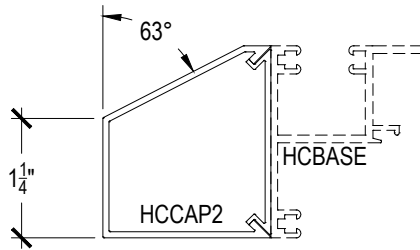

Offset Glazed

Side Load

AF600+ Series

Description: 2" X 6" Offset Glazed For 3/16" - 9/16" Glass

Function: Window Wall

Detail: Horizontals

Scale: 3" = 1'-0"

SHEET 1 OF 5

Side Load

AF600+ Series

Description: 2" X 6" Offset Glazed For 3/16" - 9/16" Glass

Function: Window Wall

Detail: Doors

Scale: 3" = 1'-0"

SHEET 3 OF 5

Offset Glazed

Side Load

AF600+ Series

Description: 2" X 6" Offset Glazed For 3/16" - 9/16" Glass

Function: Window Wall

Detail: Cover Caps

Scale: 6" = 1'-0"

**CHECK FOR AVAILABILITY
PRIOR TO ORDERING**

AF600+ Series

Description: 2" X 6" Offset Glazed For 3/16" - 9/16" Glass
 Function: Window Wall
 Detail: Cover Caps
 Scale: 6" = 1'-0"

**CHECK FOR AVAILABILITY
 PRIOR TO ORDERING**