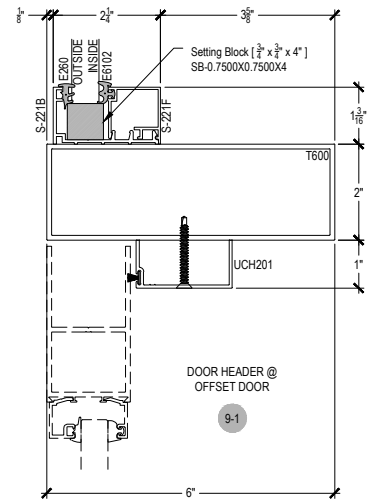

Offset Glazed

Side Load

AF600+ Series

Description: 2" X 6" Offset Glazed For 3/16" - 9/16" Glass

Function: Window Wall

Detail: Horizontals

Scale: 3" = 1'-0"

SHEET 1 OF 5

Side Load

AF600+ Series

Description: 2" X 6" Offset Glazed For 3/16" - 9/16" Glass

Function: Window Wall

Detail: Doors

Scale: 3" = 1'-0"

SHEET 3 OF 5

Offset Glazed

Side Load

AF600+ Series

Description: 2" X 6" Offset Glazed For 3/16" - 9/16" Glass

Function: Window Wall

Detail: Cover Caps

Scale: 6" = 1'-0"

**CHECK FOR AVAILABILITY
PRIOR TO ORDERING**

AF600+ Series

Description: 2" X 6" Offset Glazed For 3/16" - 9/16" Glass
 Function: Window Wall
 Detail: Cover Caps
 Scale: 6" = 1'-0"

**CHECK FOR AVAILABILITY
 PRIOR TO ORDERING**