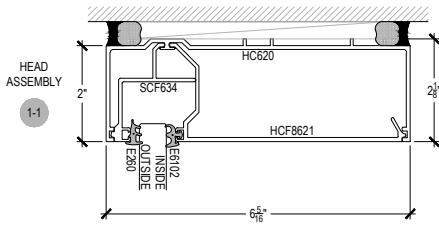

Offset Glazed

Side Load

AF600+ Series

Description: 2" X 6" Offset Glazed For 3/16" - 9/16" Glass

Function: Window Wall

Detail: Horizontals

Scale: 3" = 1'-0"

SHEET 1 OF 5

Offset Glazed

Side Load

AF600+ Series

Description: 2" X 6" Offset Glazed For 3/16" - 9/16" Glass

Function: Window Wall

Detail: Verticals

Scale: 3" = 1'-0"

SHEET 2 OF 5

Side Load

AF600+ Series

Description: 2" X 6" Offset Glazed For 3/16" - 9/16" Glass

Function: Window Wall

Detail: Doors

Scale: 3" = 1'-0"

SHEET 3 OF 5

Offset Glazed

Description: 2" X 6" Offset Glazed For 3/16" - 9/16" Glass
 Function: Window Wall
 Detail: Cover Caps
 Scale: 6" = 1'-0"

**CHECK FOR AVAILABILITY
 PRIOR TO ORDERING**