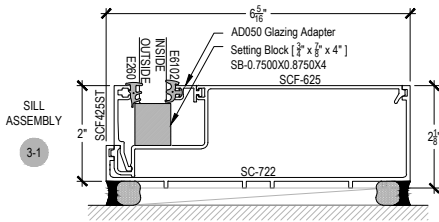

Offset Glazed

Side Load

AF600+ Series

Description: 2" X 6" Offset Glazed For 3/16" - 9/16" Glass

Function: Window Wall

Detail: Horizontals

Scale: 3" = 1'-0"

SHEET 1 OF 5

Offset Glazed

Side Load

AF600+ Series

Description: 2" X 6" Offset Glazed For 3/16" - 9/16" Glass

Function: Window Wall

Detail: Verticals

Scale: 3" = 1'-0"

SHEET 2 OF 5

Side Load

AF600+ Series

Description: 2" X 6" Offset Glazed For 3/16" - 9/16" Glass

Function: Window Wall

Detail: Doors

Scale: 3" = 1'-0"

SHEET 3 OF 5

Offset Glazed