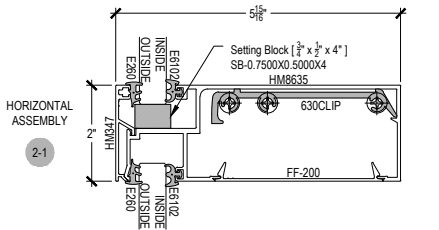

Offset Glazed

Side Load

AF600+ Series

Description: 2" X 6" Offset Glazed For 3/16" - 9/16" Glass

Function: Window Wall

Detail: Horizontals

Scale: 3" = 1'-0"

SHEET 1 OF 5

Offset Glazed

Side Load

AF600+ Series

Description: 2" X 6" Offset Glazed For 3/16" - 9/16" Glass

Function: Window Wall

Detail: Verticals

Scale: 3" = 1'-0"

SHEET 2 OF 5

Side Load

AF600+ Series

Description: 2" X 6" Offset Glazed For 3/16" - 9/16" Glass

Function: Window Wall

Detail: Doors

Scale: 3" = 1'-0"

SHEET 3 OF 5

Offset Glazed