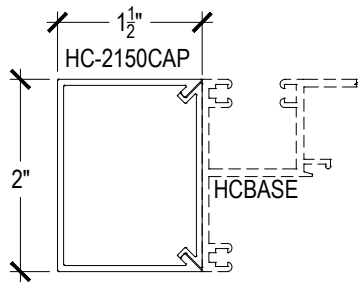

Offset Glazed

Side Load

AF600+ Series

Description: 2" X 6" Offset Glazed For 3/16" - 9/16" Glass

Function: Window Wall

Detail: Horizontals

Scale: 3" = 1'-0"

SHEET 1 OF 5

Side Load

AF600+ Series

Description: 2" X 6" Offset Glazed For 3/16" - 9/16" Glass

Function: Window Wall

Detail: Doors

Scale: 3" = 1'-0"

SHEET 3 OF 5

Offset Glazed

Side Load

AF600+ Series

Description: 2" X 6" Offset Glazed For 3/16" - 9/16" Glass

Function: Window Wall

Detail: Cover Caps

Scale: 6" = 1'-0"

**CHECK FOR AVAILABILITY
PRIOR TO ORDERING**

AF600+ Series

Description: 2" X 6" Offset Glazed For 3/16" - 9/16" Glass
 Function: Window Wall
 Detail: Cover Caps
 Scale: 6" = 1'-0"

**CHECK FOR AVAILABILITY
 PRIOR TO ORDERING**