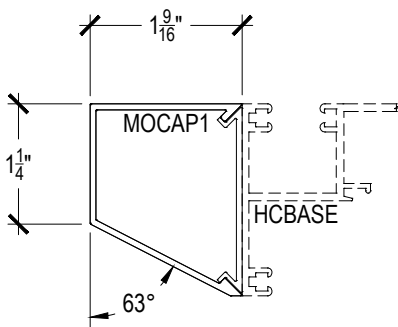

Offset Glazed

Side Load

AF600+ Series

Description: 2" X 6" Offset Glazed For 3/16" - 9/16" Glass

Function: Window Wall

Detail: Horizontals

Scale: 3" = 1'-0"

SHEET 1 OF 5

Side Load

AF600+ Series

Description: 2" X 6" Offset Glazed For 3/16" - 9/16" Glass

Function: Window Wall

Detail: Doors

Scale: 3" = 1'-0"

SHEET 3 OF 5

Offset Glazed

Side Load

AF600+ Series

Description: 2" X 6" Offset Glazed For 3/16" - 9/16" Glass

Function: Window Wall

Detail: Cover Caps

Scale: 6" = 1'-0"

**CHECK FOR AVAILABILITY
PRIOR TO ORDERING**

AF600+ Series

Description: 2" X 6" Offset Glazed For 3/16" - 9/16" Glass
 Function: Window Wall
 Detail: Cover Caps
 Scale: 6" = 1'-0"

**CHECK FOR AVAILABILITY
 PRIOR TO ORDERING**