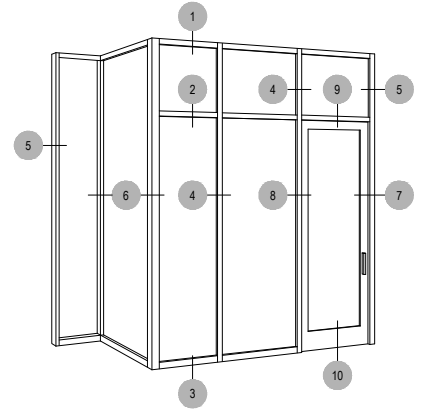

Offset Glazed

Side Load

AF600+ Series

Description: 2" X 6" Offset Glazed For 3/16" - 9/16" Glass

Function: Window Wall

Detail: Horizontals

Scale: 3" = 1'-0"

SHEET 1 OF 5

Offset Glazed

Side Load

AF600+ Series

Description: 2" X 6" Offset Glazed For 3/16" - 9/16" Glass

Function: Window Wall

Detail: Verticals

Scale: 3" = 1'-0"

SHEET 2 OF 5

Side Load

AF600+ Series

Description: 2" X 6" Offset Glazed For 3/16" - 9/16" Glass

Function: Window Wall

Detail: Doors

Scale: 3" = 1'-0"

SHEET 3 OF 5

Offset Glazed

Description: 2" X 6" Offset Glazed For 3/16" - 9/16" Glass
 Function: Window Wall
 Detail: Cover Caps
 Scale: 6" = 1'-0"

**CHECK FOR AVAILABILITY
 PRIOR TO ORDERING**