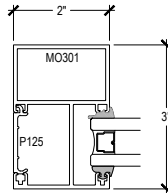

Offset Glazed

Side Load

AFG301 Series

Description: FUNCTION: 2" X 3" Offset Glazed For 1" Glass

Function: Storefront

Detail: Horizontals, Verticals

Scale: 3" = 1'-0"

SHEET 1 OF 1

COMPENSATING STICK
INSIDE SET

COMPENSATING STICK
OUTSIDE SET

4-1

4-2

4-3

OPTIONAL
HORIZONTAL