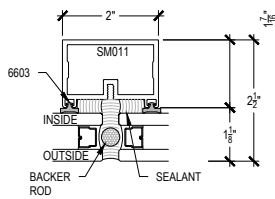

Offset Glazed

Side Load

AFG301 Series

Description: FUNCTION: 2" X 3" Offset Glazed For 1" Glass

Function: Storefront

Detail: Horizontals, Verticals

Scale: 3" = 1'-0"

SHEET 1 OF 1

COMPENSATING STICK
INSIDE SET

COMPENSATING STICK
OUTSIDE SET

4-1

4-2

4-3

OPTIONAL
HORIZONTAL