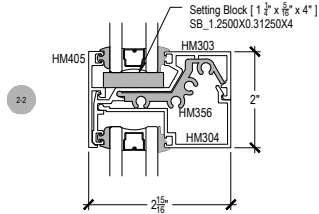

Offset Glazed

Side Load

AFG301 Series

Description: FUNCTION: 2" X 3" Offset Glazed For 1" Glass

Function: Storefront

Detail: Horizontals, Verticals

Scale: 3" = 1'-0"

SHEET 1 OF 1

COMPENSATING STICK
INSIDE SET

COMPENSATING STICK
OUTSIDE SET

4-1

4-2

4-3

OPTIONAL
HORIZONTAL