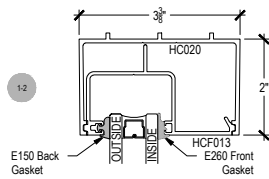

Offset Glazed

Side Load

AFG301 Series

Description: FUNCTION: 2" X 3" Offset Glazed For 1" Glass

Function: Storefront

Detail: Horizontals, Verticals

Scale: 3" = 1'-0"

SHEET 1 OF 1

COMPENSATING STICK
INSIDE SET

COMPENSATING STICK
OUTSIDE SET

4-1

4-2

4-3

OPTIONAL
HORIZONTAL