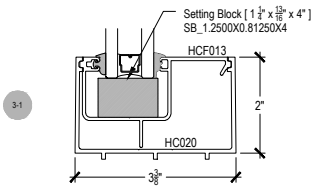

Offset Glazed

Side Load

AFG301 Series

Description: FUNCTION: 2" X 3" Offset Glazed For 1" Glass

Function: Storefront

Detail: Horizontals, Verticals

Scale: 3" = 1'-0"

SHEET 1 OF 1

COMPENSATING STICK
INSIDE SET

COMPENSATING STICK
OUTSIDE SET

4-1

4-2

4-3

OPTIONAL
HORIZONTAL