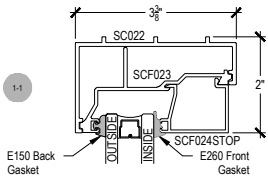

Offset Glazed

Side Load

AFG301 Series

Description: FUNCTION: 2" X 3" Offset Glazed For 1" Glass

Function: Storefront

Detail: Horizontals, Verticals

Scale: 3" = 1'-0"

SHEET 1 OF 1

COMPENSATING STICK
INSIDE SET

COMPENSATING STICK
OUTSIDE SET

4-1

4-2

4-3

OPTIONAL
HORIZONTAL