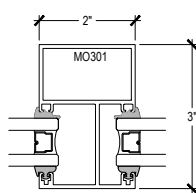

Offset Glazed

Side Load

AFG301 Series

Description: FUNCTION: 2" X 3" Offset Glazed For 1" Glass

Function: Storefront

Detail: Horizontals, Verticals

Scale: 3" = 1'-0"

SHEET 1 OF 1

COMPENSATING STICK
INSIDE SET

COMPENSATING STICK
OUTSIDE SET

4-1

4-2

4-3

OPTIONAL
HORIZONTAL