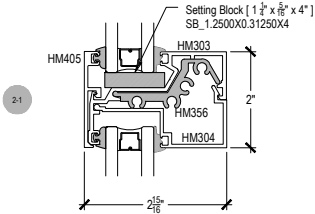

Offset Glazed

Side Load

AFG301 Series

Description: FUNCTION: 2" X 3" Offset Glazed For 1" Glass

Function: Storefront

Detail: Horizontals, Verticals

Scale: 3" = 1'-0"

SHEET 1 OF 1

COMPENSATING STICK
INSIDE SET

COMPENSATING STICK
OUTSIDE SET

4-1

4-2

4-3

OPTIONAL
HORIZONTAL