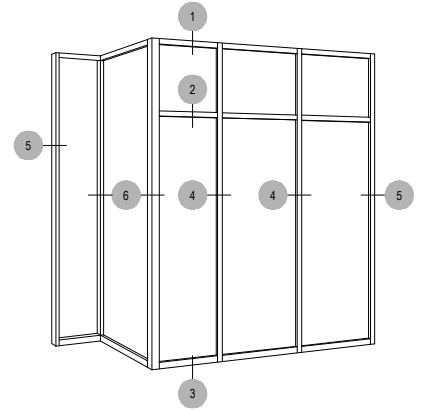

Offset Glazed

Side Load

AFG301 Series

Description: FUNCTION: 2" X 3" Offset Glazed For 1" Glass

Function: Storefront

Detail: Horizontals, Verticals

Scale: 3" = 1'-0"

SHEET 1 OF 1

COMPENSATING STICK
INSIDE SET

COMPENSATING STICK
OUTSIDE SET

4-1

4-2

4-3

OPTIONAL
HORIZONTAL