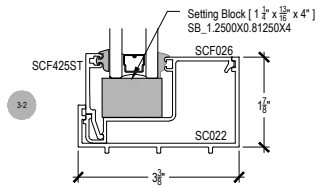

Offset Glazed

Side Load

AFG301 Series

Description: FUNCTION: 2" X 3" Offset Glazed For 1" Glass

Function: Storefront

Detail: Horizontals, Verticals

Scale: 3" = 1'-0"

SHEET 1 OF 1

COMPENSATING STICK
INSIDE SET

COMPENSATING STICK
OUTSIDE SET

4-1

4-2

4-3

OPTIONAL
HORIZONTAL