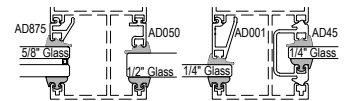

Offset Glazed

Side Load

AFG301 Series

Description: FUNCTION: 2" X 3" Offset Glazed For 1" Glass

Function: Storefront

Detail: Horizontals, Verticals

Scale: 3" = 1'-0"

SHEET 1 OF 1

COMPENSATING STICK
INSIDE SET

COMPENSATING STICK
OUTSIDE SET

4-1

4-2

4-3

OPTIONAL
HORIZONTAL