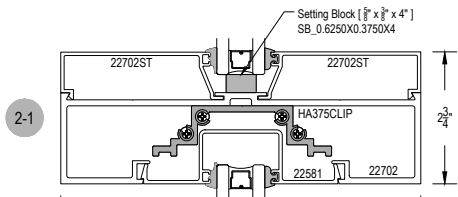

Center Glass

Side Load

AG751 Series

Description: 2 3/4" X 7 1/2" Center Glazed For 1" Glass

Function: Window Wall

Detail: Horizontals, Verticals

Scale: 3" = 1'-0"

4-1

5-1

Center Glass

Side Load

AG751 Series

Description: 2 3/4" X 7 1/2" Center Glazed For 1" Glass

Function: Window Wall

Detail: Doors

Scale: 3" = 1'-0"