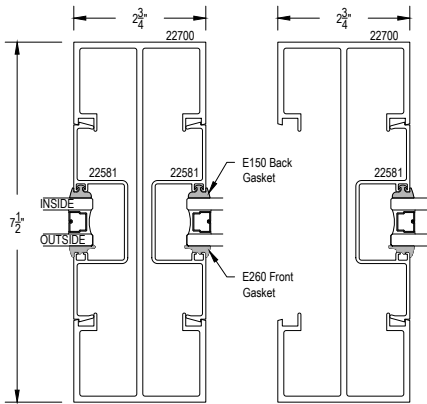

Center Glass

Side Load

AG751 Series

Description: 2 3/4" X 7 1/2" Center Glazed For 1" Glass

Function: Window Wall

Detail: Horizontals, Verticals

Scale: 3" = 1'-0"

4-1

5-1

Center Glass

Side Load

AG751 Series

Description: 2 3/4" X 7 1/2" Center Glazed For 1" Glass

Function: Window Wall

Detail: Doors

Scale: 3" = 1'-0"