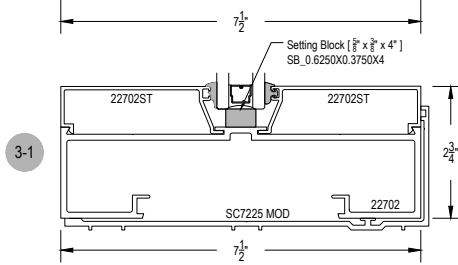

Center Glass

Side Load

AG751 Series

Description: 2 3/4" X 7 1/2" Center Glazed For 1" Glass

Function: Window Wall

Detail: Horizontals, Verticals

Scale: 3" = 1'-0"

4-1

5-1

Center Glass

Side Load

AG751 Series

Description: 2 3/4" X 7 1/2" Center Glazed For 1" Glass

Function: Window Wall

Detail: Doors

Scale: 3" = 1'-0"