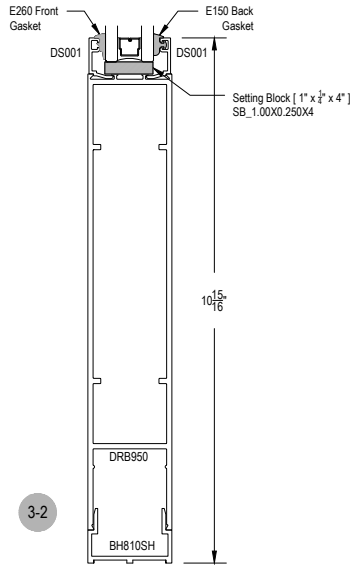

Center Glass

Side Load

AG751 Series

Description: 2 3/4" X 7 1/2" Center Glazed For 1" Glass

Function: Window Wall

Detail: Horizontals, Verticals

Scale: 3" = 1'-0"

4-1

5-1

Center Glass

Side Load

AG751 Series

Description: 2 3/4" X 7 1/2" Center Glazed For 1" Glass

Function: Window Wall

Detail: Doors

Scale: 3" = 1'-0"