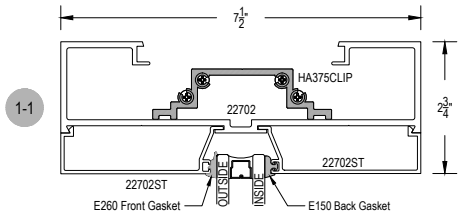

Center Glass

Side Load

AG751 Series

Description: 2 3/4" X 7 1/2" Center Glazed For 1" Glass

Function: Window Wall

Detail: Horizontals, Verticals

Scale: 3" = 1'-0"

4-1

5-1

Center Glass

Side Load

AG751 Series

Description: 2 3/4" X 7 1/2" Center Glazed For 1" Glass

Function: Window Wall

Detail: Doors

Scale: 3" = 1'-0"