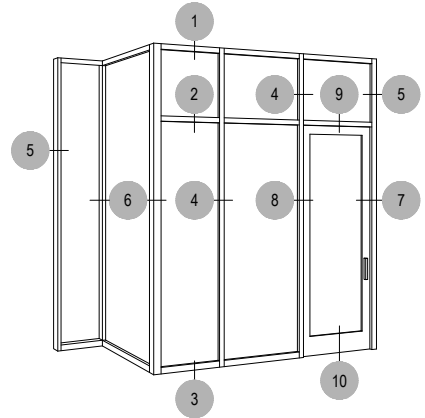

Center Glass

Side Load

AG751 Series

Description: 2 3/4" X 7 1/2" Center Glazed For 1" Glass

Function: Window Wall

Detail: Horizontals, Verticals

Scale: 3" = 1'-0"

4-1

5-1

Center Glass

Side Load

AG751 Series

Description: 2 3/4" X 7 1/2" Center Glazed For 1" Glass

Function: Window Wall

Detail: Doors

Scale: 3" = 1'-0"