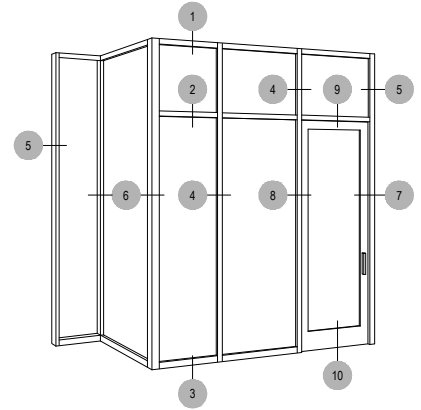

# AR600 Series

Description: 2" X 6" Center Glazed For 1/4" Glass

Function: Window Wall

Detail: Horizontals, Verticals

Scale: 3" = 1'-0"

SHEET 1 OF 2

SHEAR BLOCK  
OUTSIDE SET

COMPENSATING STICK  
OUTSIDE SET

SCREW SPLINE  
OUTSIDE SET

OPTIONAL  
JAMB AT TRANSOM

Center Glazed

Side Load

# AR600 Series

Description: 2" X 6" Center Glazed For 1/4" Glass

Function: Window Wall

Detail: Doors

Scale: 3" = 1'-0"