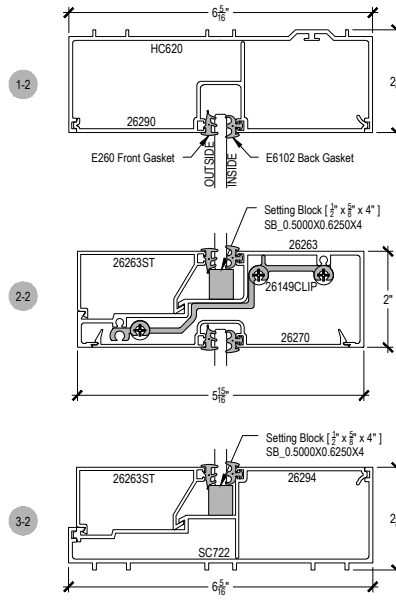

# AR600 Series

Description: 2" X 6" Center Glazed For 1/4" Glass

Function: Window Wall

Detail: Horizontals, Verticals

Scale: 3" = 1'-0"

SHEET 1 OF 2

SHEAR BLOCK  
OUTSIDE SET

COMPENSATING STICK  
OUTSIDE SET

SCREW SPLINE  
OUTSIDE SET

OPTIONAL  
JAMB AT TRANSOM

Center Glazed

Side Load

# AR600 Series

Description: 2" X 6" Center Glazed For 1/4" Glass

Function: Window Wall

Detail: Doors

Scale: 3" = 1'-0"