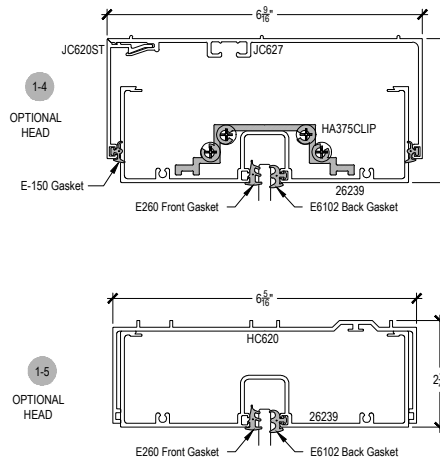

# AR600 Series

Description: 2" X 6" Center Glazed For 1/4" Glass

Function: Window Wall

Detail: Horizontals, Verticals

Scale: 3" = 1'-0"

SHEET 1 OF 2

SHEAR BLOCK  
OUTSIDE SET

COMPENSATING STICK  
OUTSIDE SET

SCREW SPLINE  
OUTSIDE SET

OPTIONAL  
JAMB AT TRANSOM

Center Glazed

Side Load

# AR600 Series

Description: 2" X 6" Center Glazed For 1/4" Glass

Function: Window Wall

Detail: Doors

Scale: 3" = 1'-0"