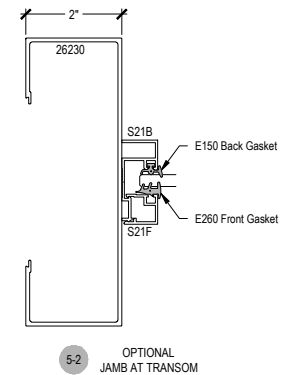

# AR600 Series

Description: 2" X 6" Center Glazed For 1/4" Glass

Function: Window Wall

Detail: Horizontals, Verticals

Scale: 3" = 1'-0"

SHEET 1 OF 2

SHEAR BLOCK  
OUTSIDE SET

COMPENSATING STICK  
OUTSIDE SET

SCREW SPLINE  
OUTSIDE SET

OPTIONAL  
JAMB AT TRANSOM

Center Glazed

Side Load

# AR600 Series

Description: 2" X 6" Center Glazed For 1/4" Glass

Function: Window Wall

Detail: Doors

Scale: 3" = 1'-0"