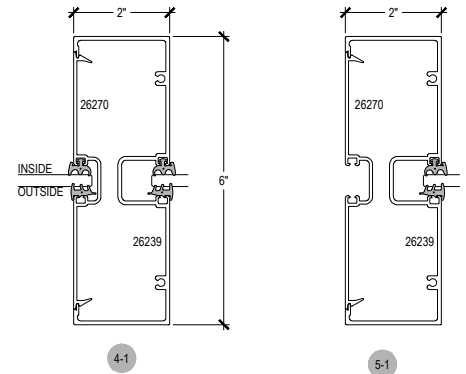

# AR600 Series

Description: 2" X 6" Center Glazed For 1/4" Glass

Function: Window Wall

Detail: Horizontals, Verticals

Scale: 3" = 1'-0"

SHEET 1 OF 2

SHEAR BLOCK  
OUTSIDE SET

COMPENSATING STICK  
OUTSIDE SET

SCREW SPLINE  
OUTSIDE SET

OPTIONAL  
JAMB AT TRANSOM

Center Glazed

Side Load

# AR600 Series

Description: 2" X 6" Center Glazed For 1/4" Glass

Function: Window Wall

Detail: Doors

Scale: 3" = 1'-0"