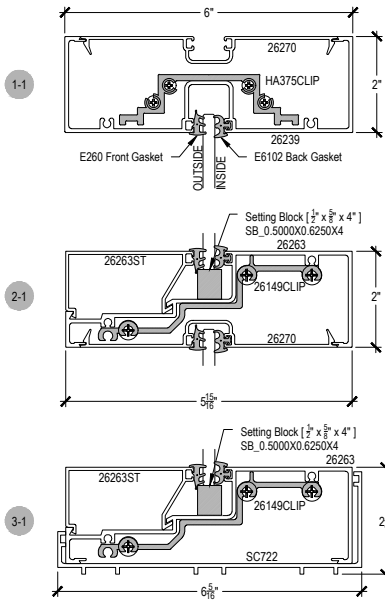

# AR600 Series

Description: 2" X 6" Center Glazed For 1/4" Glass

Function: Window Wall

Detail: Horizontals, Verticals

Scale: 3" = 1'-0"

SHEET 1 OF 2

SHEAR BLOCK  
OUTSIDE SET

COMPENSATING STICK  
OUTSIDE SET

SCREW SPLINE  
OUTSIDE SET

OPTIONAL  
JAMB AT TRANSOM

Center Glazed

Side Load

# AR600 Series

Description: 2" X 6" Center Glazed For 1/4" Glass

Function: Window Wall

Detail: Doors

Scale: 3" = 1'-0"