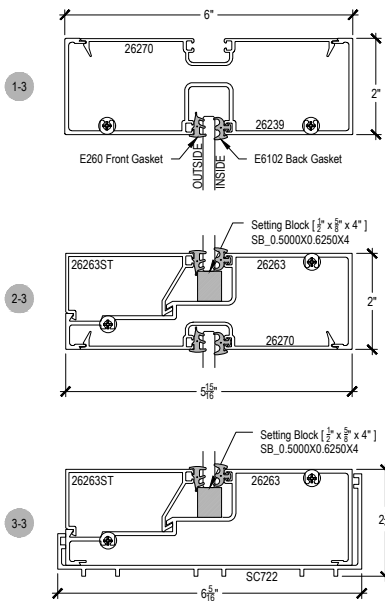

# AR600 Series

Description: 2" X 6" Center Glazed For 1/4" Glass

Function: Window Wall

Detail: Horizontals, Verticals

Scale: 3" = 1'-0"

SHEET 1 OF 2

SHEAR BLOCK  
OUTSIDE SET

COMPENSATING STICK  
OUTSIDE SET

SCREW SPLINE  
OUTSIDE SET

OPTIONAL  
JAMB AT TRANSOM

Center Glazed

Side Load

# AR600 Series

Description: 2" X 6" Center Glazed For 1/4" Glass

Function: Window Wall

Detail: Doors

Scale: 3" = 1'-0"