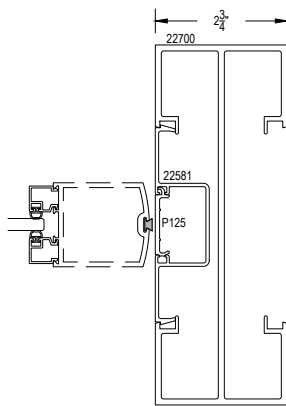

# AR750 Series

Description: 2 3/4" X 7 1/2" Center Glazed For 1/4" Glass

Function: Window Wall

Detail: Horizontals, Verticals

Scale: 3" = 1'-0"

SHEET 1 OF 2

Center Glass

Side Load

# AR750 Series

Description: 2 3/4" X 7 1/2" Center Glazed For 1/4" Glass

Function: Window Wall

Detail: Doors

Scale: 3" = 1'-0"

SHEET 2 OF 2

8-1

7-1

10-1

10-2

10-3