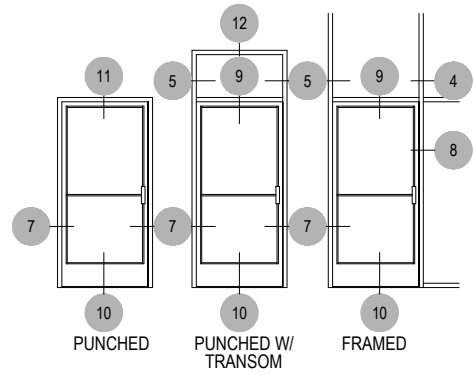

Center Glass

Side Load

# AR750 Series

Description: 2 3/4" X 7 1/2" Center Glazed For 1/4" Glass

Function: Window Wall

Detail: Horizontals, Verticals

Scale: 3" = 1'-0"

SHEET 1 OF 2

Center Glass

Side Load

# AR750 Series

Description: 2 3/4" X 7 1/2" Center Glazed For 1/4" Glass

Function: Window Wall

Detail: Doors

Scale: 3" = 1'-0"

SHEET 2 OF 2

8-1

7-1

10-1

10-2

10-3