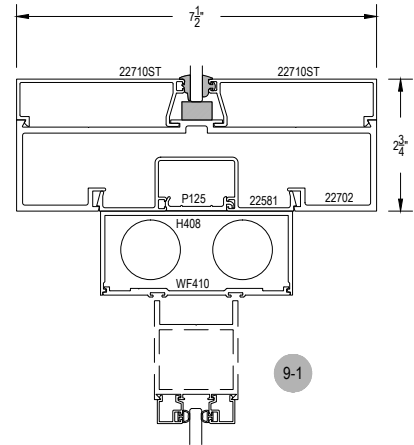

Center Glass

Side Load

# AR750 Series

Description: 2 3/4" X 7 1/2" Center Glazed For 1/4" Glass

Function: Window Wall

Detail: Horizontals, Verticals

Scale: 3" = 1'-0"

SHEET 1 OF 2

Center Glass

Side Load

# AR750 Series

Description: 2 3/4" X 7 1/2" Center Glazed For 1/4" Glass

Function: Window Wall

Detail: Doors

Scale: 3" = 1'-0"

SHEET 2 OF 2

8-1

7-1

10-1

10-2

10-3