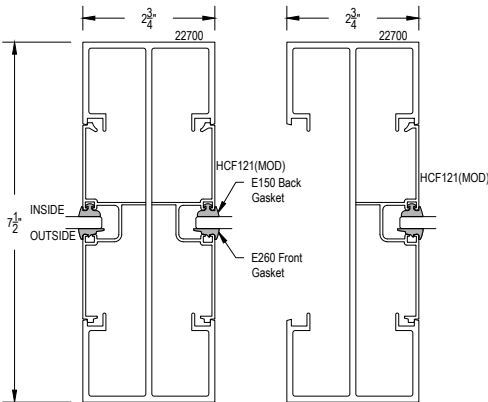

Center Glass

Side Load

# AR750 Series

Description: 2 3/4" X 7 1/2" Center Glazed For 1/4" Glass

Function: Window Wall

Detail: Horizontals, Verticals

Scale: 3" = 1'-0"

SHEET 1 OF 2

Center Glass

Side Load

# AR750 Series

Description: 2 3/4" X 7 1/2" Center Glazed For 1/4" Glass

Function: Window Wall

Detail: Doors

Scale: 3" = 1'-0"

SHEET 2 OF 2

8-1

7-1