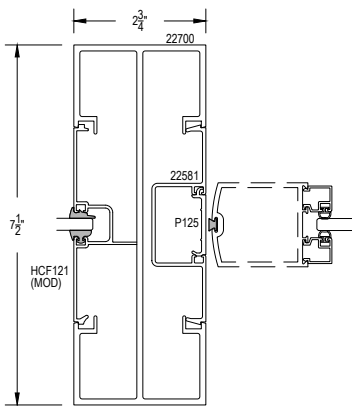

# AR750 Series

Description: 2 3/4" X 7 1/2" Center Glazed For 1/4" Glass

Function: Window Wall

Detail: Horizontals, Verticals

Scale: 3" = 1'-0"

SHEET 1 OF 2

Center Glass

Side Load

# AR750 Series

Description: 2 3/4" X 7 1/2" Center Glazed For 1/4" Glass

Function: Window Wall

Detail: Doors

Scale: 3" = 1'-0"

SHEET 2 OF 2

8-1

7-1

10-1

10-2

10-3