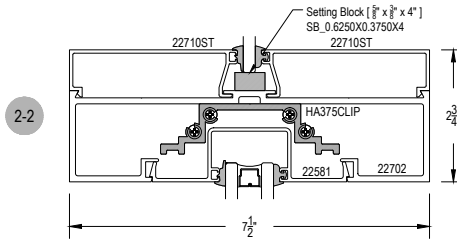

# AR750 Series

Description: 2 3/4" X 7 1/2" Center Glazed For 1/4" Glass

Function: Window Wall

Detail: Horizontals, Verticals

Scale: 3" = 1'-0"

SHEET 1 OF 2

Center Glass

Side Load

# AR750 Series

Description: 2 3/4" X 7 1/2" Center Glazed For 1/4" Glass

Function: Window Wall

Detail: Doors

Scale: 3" = 1'-0"

SHEET 2 OF 2

8-1

7-1