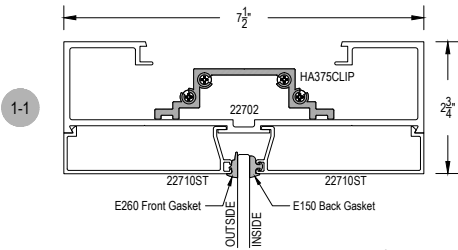

# AR750 Series

Description: 2 3/4" X 7 1/2" Center Glazed For 1/4" Glass

Function: Window Wall

Detail: Horizontals, Verticals

Scale: 3" = 1'-0"

SHEET 1 OF 2

Center Glass

Side Load

# AR750 Series

Description: 2 3/4" X 7 1/2" Center Glazed For 1/4" Glass

Function: Window Wall

Detail: Doors

Scale: 3" = 1'-0"

SHEET 2 OF 2

8-1

7-1