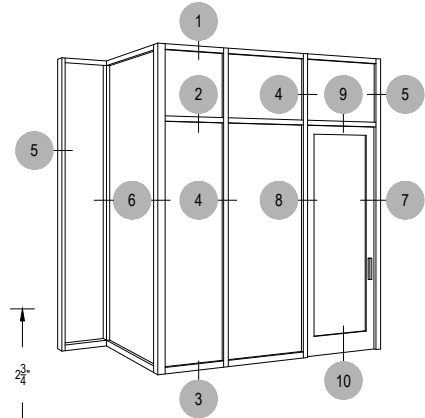

Center Glass

Side Load

# AR750 Series

Description: 2 3/4" X 7 1/2" Center Glazed For 1/4" Glass

Function: Window Wall

Detail: Horizontals, Verticals

Scale: 3" = 1'-0"

SHEET 1 OF 2

Center Glass

Side Load

# AR750 Series

Description: 2 3/4" X 7 1/2" Center Glazed For 1/4" Glass

Function: Window Wall

Detail: Doors

Scale: 3" = 1'-0"

SHEET 2 OF 2

8-1

7-1