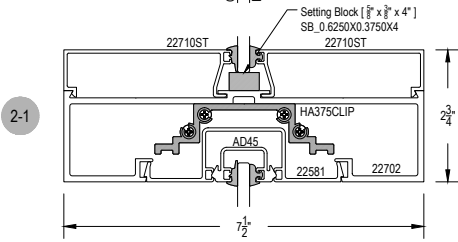

# AR750 Series

Description: 2 3/4" X 7 1/2" Center Glazed For 1/4" Glass

Function: Window Wall

Detail: Horizontals, Verticals

Scale: 3" = 1'-0"

SHEET 1 OF 2

Center Glass

Side Load

# AR750 Series

Description: 2 3/4" X 7 1/2" Center Glazed For 1/4" Glass

Function: Window Wall

Detail: Doors

Scale: 3" = 1'-0"

SHEET 2 OF 2

8-1

7-1