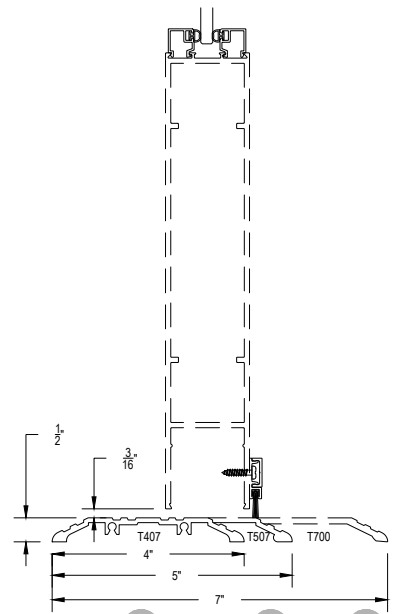

Center Glass

Side Load

# AR750 Series

Description: 2 3/4" X 7 1/2" Center Glazed For 1/4" Glass

Function: Window Wall

Detail: Horizontals, Verticals

Scale: 3" = 1'-0"

SHEET 1 OF 2

Center Glass

Side Load

# AR750 Series

Description: 2 3/4" X 7 1/2" Center Glazed For 1/4" Glass

Function: Window Wall

Detail: Doors

Scale: 3" = 1'-0"

SHEET 2 OF 2

8-1

7-1

10-1

10-2

10-3