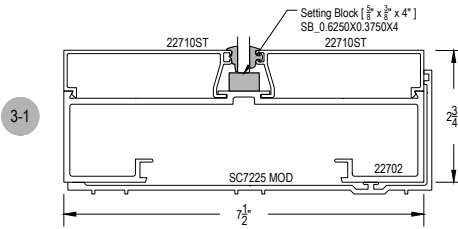

# AR750 Series

Description: 2 3/4" X 7 1/2" Center Glazed For 1/4" Glass

Function: Window Wall

Detail: Horizontals, Verticals

Scale: 3" = 1'-0"

SHEET 1 OF 2

Center Glass

Side Load

# AR750 Series

Description: 2 3/4" X 7 1/2" Center Glazed For 1/4" Glass

Function: Window Wall

Detail: Doors

Scale: 3" = 1'-0"

SHEET 2 OF 2

8-1

7-1