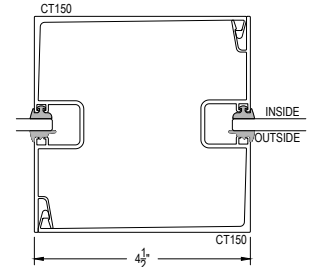

90° CORNER ASSEMBLY

135° CORNER ASSEMBLY

FLEXIBLE CORNER ASSEMBLY

6-4

TUBE ASSEMBLY

6-5

SPECIAL ASSEMBLY

6-6

6-7

SPECIAL ASSEMBLY

SPECIAL ASSEMBLY

ASL450 Series

Description: 1 3/4" x 4 1/2" Center Glazed for 1/4" Glass

Function: Storefront

Detail: Doors

Scale: 3" = 1'-0"