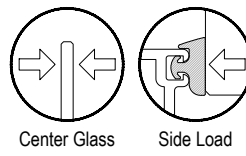

ASL450 Series

Description: 1 3/4" x 4 1/2" Center Glazed for 1/4" Glass

Function: Storefront

Detail: Doors

Scale: 3" = 1'-0"