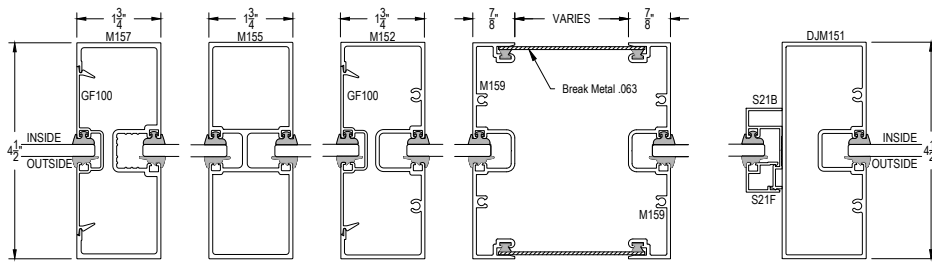

ASL450 Series

Description: 1 3/4" x 4 1/2" Center Glazed for 1/4" Glass

Function: Storefront

Detail: Horizontals

Scale: 3" = 1'-0"

ASL450 Series

Description: 1 3/4" x 4 1/2" Center Glazed for 1/4" Glass

Function: Storefront

Detail: Verticals

Scale: 3" = 1'-0"

4-1

4-2

4-3

4-4

4-5

OPTIONAL VERTICAL

6-7

SPECIAL ASSEMBLY

SPECIAL ASSEMBLY

ASL450 Series

Description: 1 3/4" x 4 1/2" Center Glazed for 1/4" Glass

Function: Storefront

Detail: Doors

Scale: 3" = 1'-0"