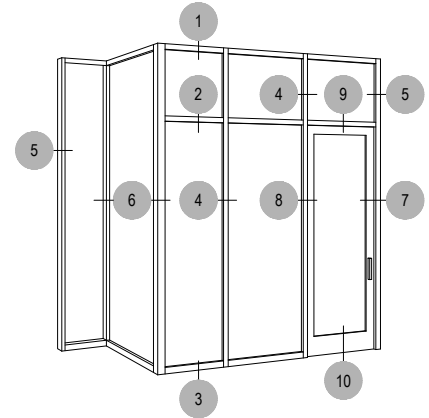

ASL450 Series

Description: 1 3/4" x 4 1/2" Center Glazed for 1/4" Glass

Function: Storefront

Detail: Horizontals

Scale: 3" = 1'-0"

ASL450 Series

Description: 1 3/4" x 4 1/2" Center Glazed for 1/4" Glass

Function: Storefront

Detail: Verticals

Scale: 3" = 1'-0"

4-1

4-2

4-3

4-4

4-5

OPTIONAL VERTICAL

OPTIONAL VERTICAL

OPTIONAL VERTICAL

VERTICAL @ TRANSOM

5-1

5-2

5-3

5-4

5-5

OPTIONAL JAMB

OPTIONAL JAMB

OPTIONAL JAMB

JAMB @ TRANSOM

GASKET PLACEMENT FOR INSIDE/OUTSIDE SET SYSTEMS

6-1

6-2

6-3