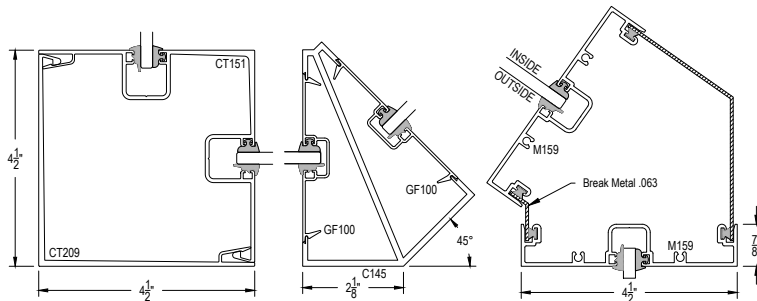

OPTIONAL JAMB

OPTIONAL JAMB

OPTIONAL JAMB

JAMB @ TRANSOM

GASKET PLACEMENT FOR INSIDE/OUTSIDE SET SYSTEMS

6-1

6-2

6-3

90° CORNER ASSEMBLY

135° CORNER ASSEMBLY

FLEXIBLE CORNER ASSEMBLY

6-4

TUBE ASSEMBLY

6-5

SPECIAL ASSEMBLY

6-6