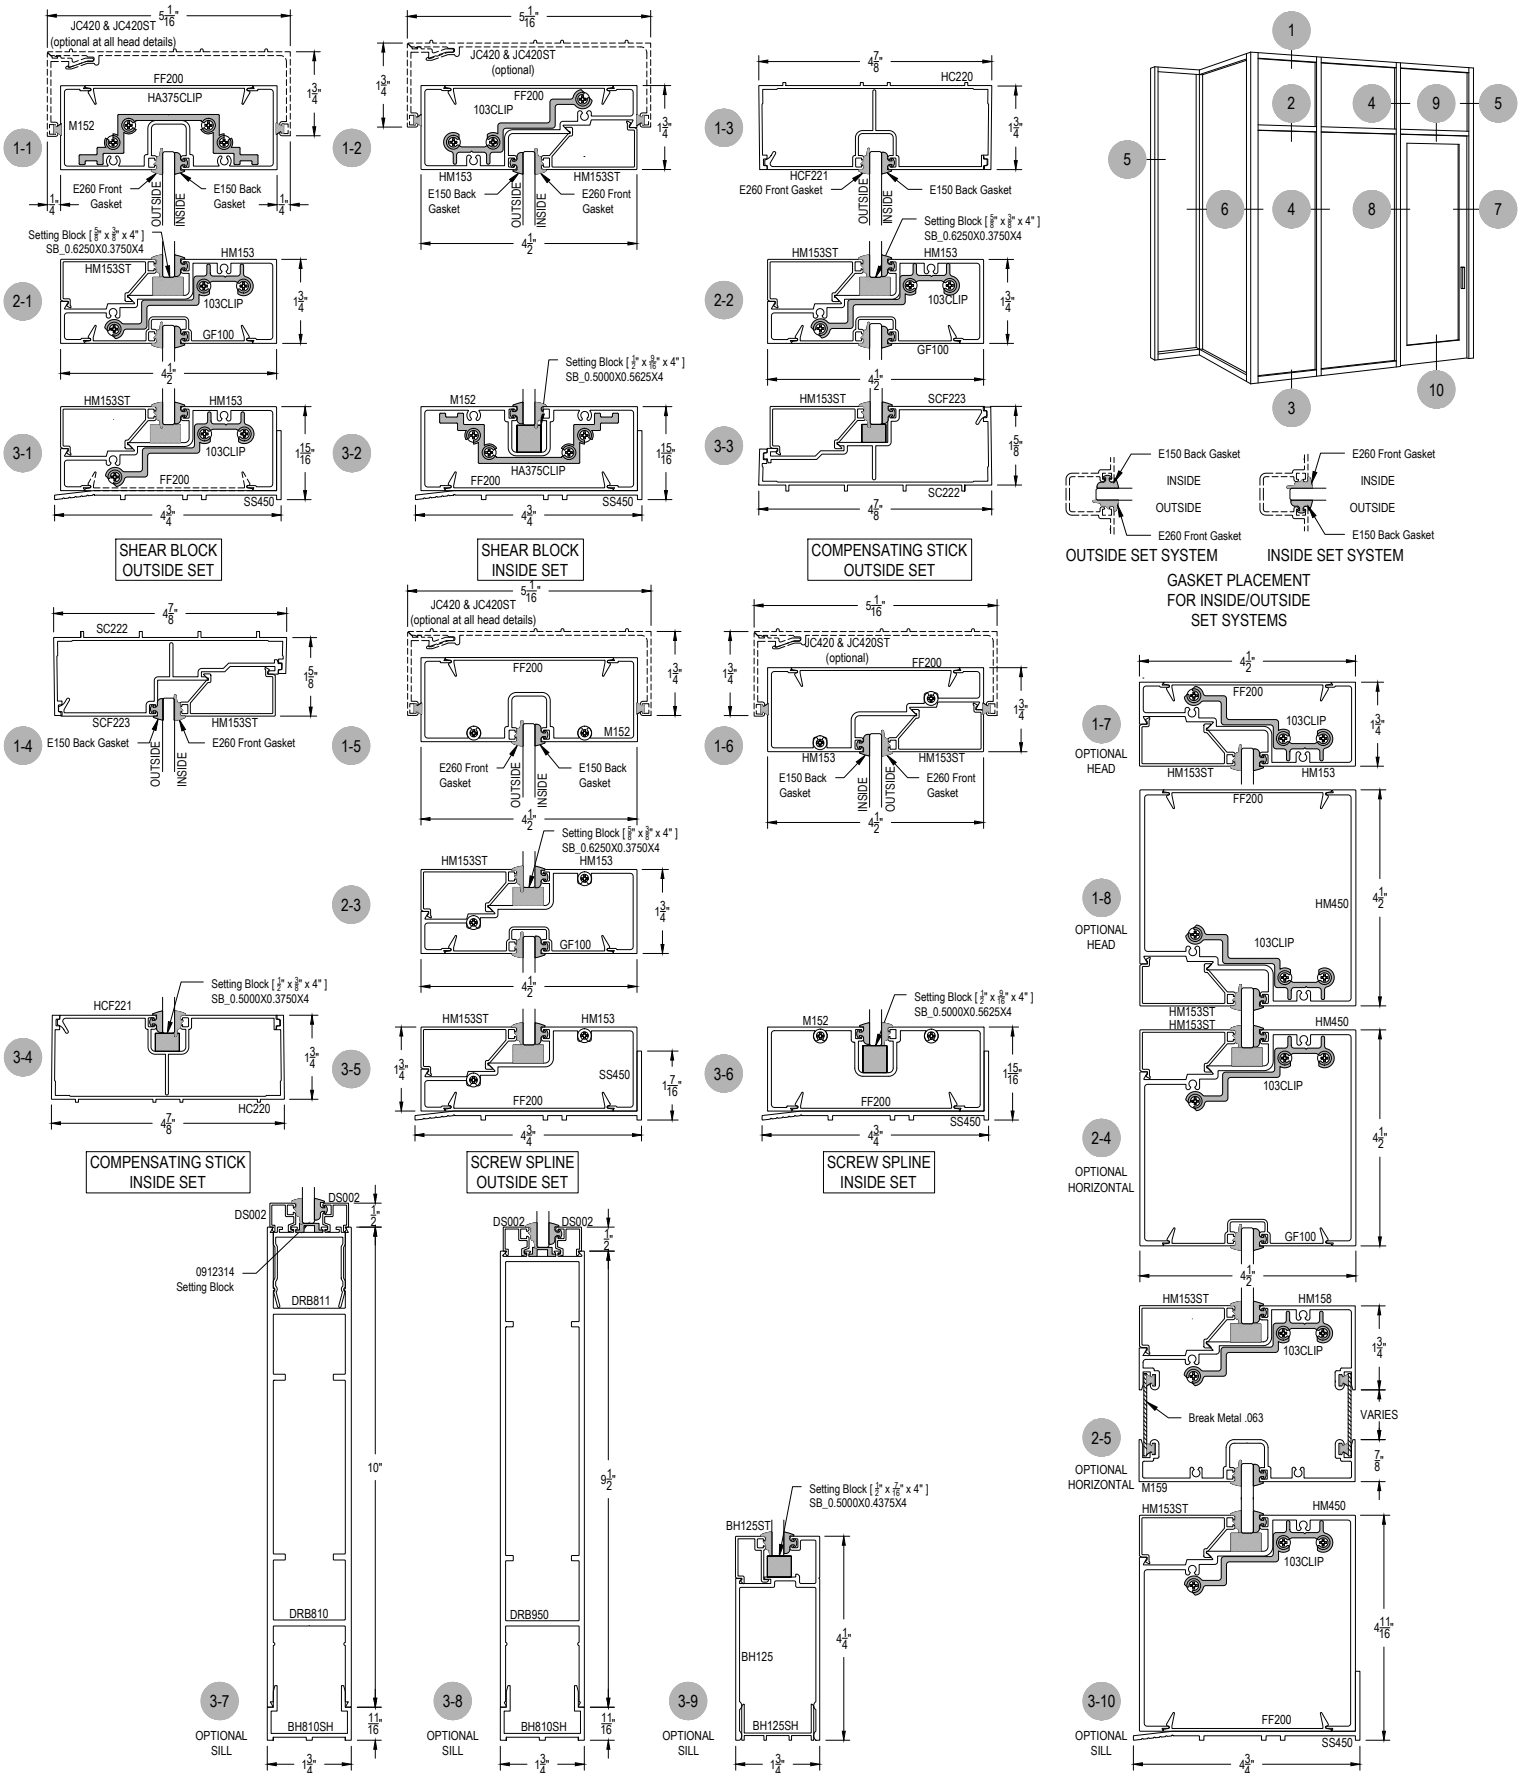

ASL450 Series

Description: 1 3/4" x 4 1/2" Center Glazed for 1/4" Glass

Function: Storefront

Detail: Horizontals

Scale: 3" = 1'-0"

ASL450 Series

Description: 1 3/4" x 4 1/2" Center Glazed for 1/4" Glass

Function: Storefront

Detail: Verticals

Scale: 3" = 1'-0"

4-1

4-2

4-3

4-4

4-5

OPTIONAL VERTICAL

OPTIONAL JAMB

OPTIONAL JAMB

OPTIONAL JAMB

JAMB @ TRANSOM

GASKET PLACEMENT FOR INSIDE/OUTSIDE SET SYSTEMS

6-1

6-2

6-3

90° CORNER ASSEMBLY

135° CORNER ASSEMBLY

FLEXIBLE CORNER ASSEMBLY

6-4

TUBE ASSEMBLY

6-5

SPECIAL ASSEMBLY

6-6