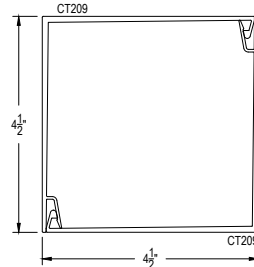

6-4

TUBE ASSEMBLY