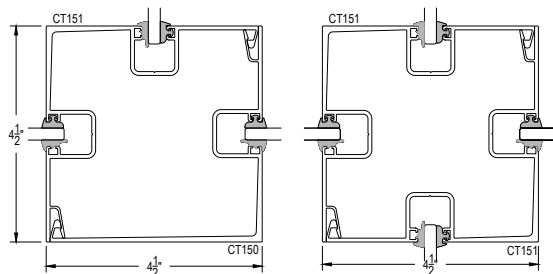

OPTIONAL JAMB

OPTIONAL JAMB

OPTIONAL JAMB

JAMB @ TRANSOM

GASKET PLACEMENT FOR INSIDE/OUTSIDE SET SYSTEMS

6-1

6-2

6-3

90° CORNER ASSEMBLY

135° CORNER ASSEMBLY

FLEXIBLE CORNER ASSEMBLY

6-4

TUBE ASSEMBLY

6-5

SPECIAL ASSEMBLY

6-6

6-7

SPECIAL ASSEMBLY

SPECIAL ASSEMBLY

ASL450 Series

Description: 1 3/4" x 4 1/2" Center Glazed for 1/4" Glass

Function: Storefront

Detail: Doors

Scale: 3" = 1'-0"