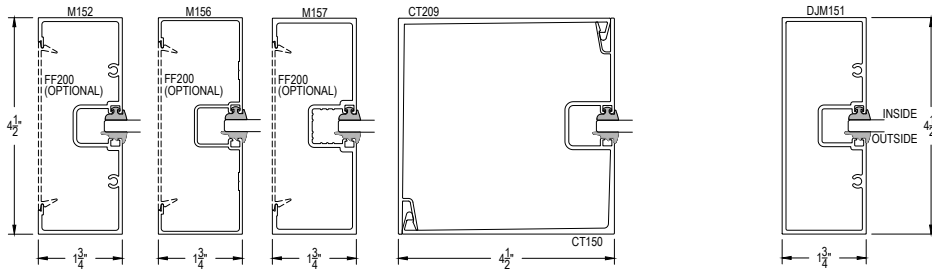

5-1

5-2

5-3

5-4

5-5

OPTIONAL JAMB

OPTIONAL JAMB

OPTIONAL JAMB

JAMB @ TRANSOM