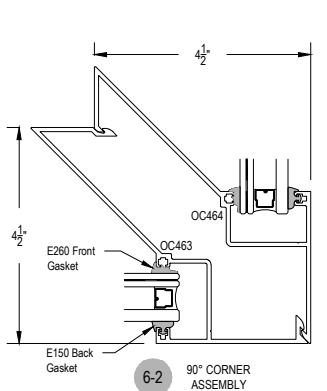

SHEET 1 OF 5

Acoustic

Offset Glass

Side Load

AFG451 STC Series

Description: 2" X 4 1/2" Offset Glazed For 1" Glass

Function: Storefront

Detail: Verticals

Scale: 3" = 1'-0"

SHEET 2 OF 5

Acoustic

Offset Glass

Side Load

AFG451 STC Series

Description: 2" X 4 1/2" Offset Glazed For 1" Glass

Function: Storefront

Detail: Doors

Scale: 3" = 1'-0"

SHEET 3 OF 5

**CHECK FOR AVAILABILITY
PRIOR TO ORDERING**

**CHECK FOR AVAILABILITY
PRIOR TO ORDERING**