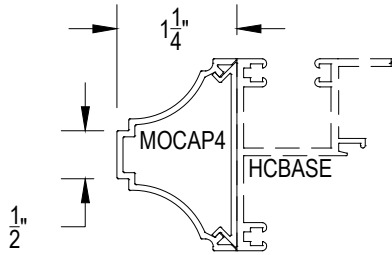

SHEET 1 OF 5

Acoustic

Offset Glass

Side Load

AFG451 STC Series

Description: 2" X 4 1/2" Offset Glazed For 1" Glass

Function: Storefront

Detail: Verticals

Scale: 3" = 1'-0"

SHEET 2 OF 5

Acoustic

Offset Glass

Side Load

AFG451 STC Series

Description: 2" X 4 1/2" Offset Glazed For 1" Glass

Function: Storefront

Detail: Doors

Scale: 3" = 1'-0"

SHEET 3 OF 5

**CHECK FOR AVAILABILITY
PRIOR TO ORDERING**

**CHECK FOR AVAILABILITY
PRIOR TO ORDERING**