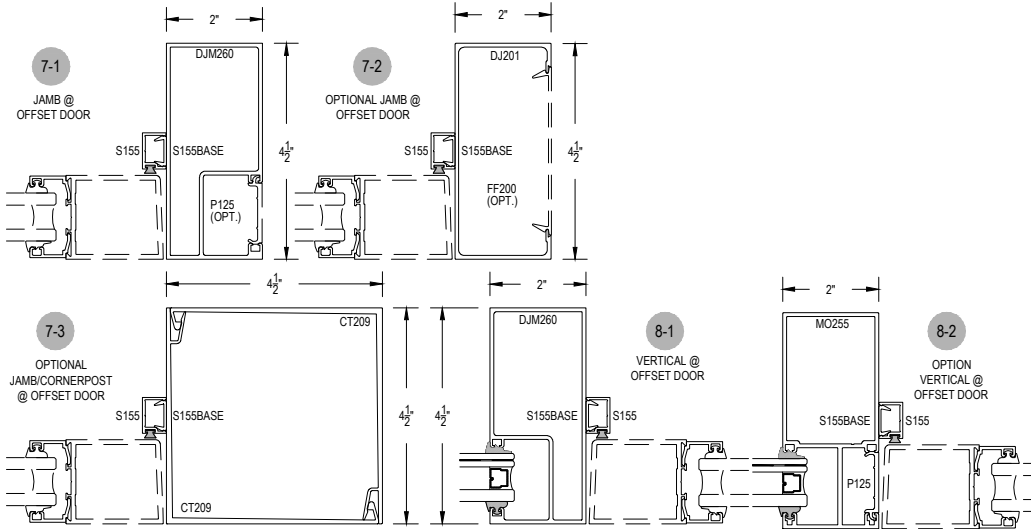

SHEET 1 OF 5

Acoustic

Offset Glass

Side Load

AFG451 STC Series

Description: 2" X 4 1/2" Offset Glazed For 1" Glass

Function: Storefront

Detail: Verticals

Scale: 3" = 1'-0"

SHEET 2 OF 5

Acoustic

Offset Glass

Side Load

AFG451 STC Series

Description: 2" X 4 1/2" Offset Glazed For 1" Glass

Function: Storefront

Detail: Doors

Scale: 3" = 1'-0"

SHEET 3 OF 5

**CHECK FOR AVAILABILITY
PRIOR TO ORDERING**

**CHECK FOR AVAILABILITY
PRIOR TO ORDERING**