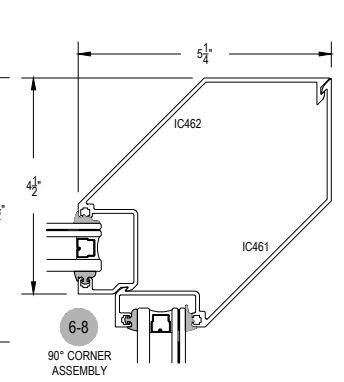

Acoustic

Offset Glass

Side Load

AFG451 STC Series

Description: 2" X 4 1/2" Offset Glazed For 1" Glass

Function: Storefront

Detail: Horizontals

Scale: 3" = 1'-0"

SHEET 1 OF 5

Acoustic

Offset Glass

Side Load

AFG451 STC Series

Description: 2" X 4 1/2" Offset Glazed For 1" Glass

Function: Storefront

Detail: Verticals

Scale: 3" = 1'-0"

SHEET 2 OF 5

Acoustic

Offset Glass

Side Load

AFG451 STC Series

Description: 2" X 4 1/2" Offset Glazed For 1" Glass

Function: Storefront

Detail: Doors

Scale: 3" = 1'-0"

SHEET 3 OF 5

**CHECK FOR AVAILABILITY
PRIOR TO ORDERING**

**CHECK FOR AVAILABILITY
PRIOR TO ORDERING**