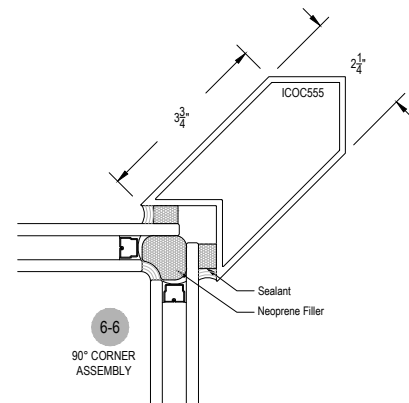

Acoustic

Offset Glass

Side Load

AFG451 STC Series

Description: 2" X 4 1/2" Offset Glazed For 1" Glass

Function: Storefront

Detail: Horizontals

Scale: 3" = 1'-0"

SHEET 1 OF 5

Acoustic

Offset Glass

Side Load

AFG451 STC Series

Description: 2" X 4 1/2" Offset Glazed For 1" Glass

Function: Storefront

Detail: Verticals

Scale: 3" = 1'-0"

SHEET 2 OF 5

Acoustic

Offset Glass

Side Load

AFG451 STC Series

Description: 2" X 4 1/2" Offset Glazed For 1" Glass

Function: Storefront

Detail: Doors

Scale: 3" = 1'-0"

SHEET 3 OF 5

**CHECK FOR AVAILABILITY
PRIOR TO ORDERING**

**CHECK FOR AVAILABILITY
PRIOR TO ORDERING**