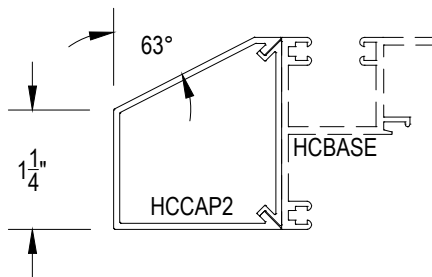

Scale: 3" = 1'-0"

SHEET 2 OF 5

Acoustic

Offset Glass

Side Load

AFG451 STC Series

Description: 2" X 4 1/2" Offset Glazed For 1" Glass

Function: Storefront

Detail: Doors

Scale: 3" = 1'-0"

SHEET 3 OF 5

**CHECK FOR AVAILABILITY
PRIOR TO ORDERING**

**CHECK FOR AVAILABILITY
PRIOR TO ORDERING**