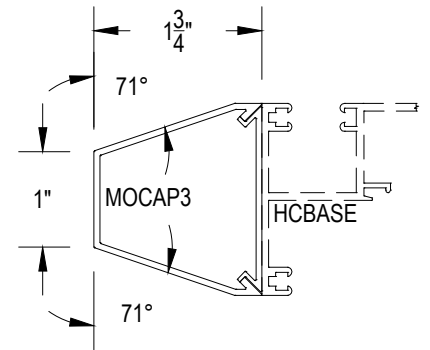

SHEET 1 OF 5

Acoustic

Offset Glass

Side Load

AFG451 STC Series

Description: 2" X 4 1/2" Offset Glazed For 1" Glass

Function: Storefront

Detail: Verticals

Scale: 3" = 1'-0"

SHEET 2 OF 5

Acoustic

Offset Glass

Side Load

AFG451 STC Series

Description: 2" X 4 1/2" Offset Glazed For 1" Glass

Function: Storefront

Detail: Doors

Scale: 3" = 1'-0"

SHEET 3 OF 5

**CHECK FOR AVAILABILITY
PRIOR TO ORDERING**

**CHECK FOR AVAILABILITY
PRIOR TO ORDERING**