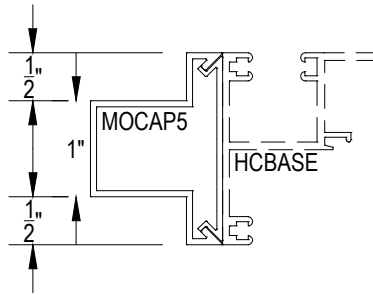

Scale: 3" = 1'-0"

SHEET 2 OF 5

Acoustic

Offset Glass

Side Load

AFG451 STC Series

Description: 2" X 4 1/2" Offset Glazed For 1" Glass

Function: Storefront

Detail: Doors

Scale: 3" = 1'-0"

SHEET 3 OF 5

**CHECK FOR AVAILABILITY
PRIOR TO ORDERING**

**CHECK FOR AVAILABILITY
PRIOR TO ORDERING**