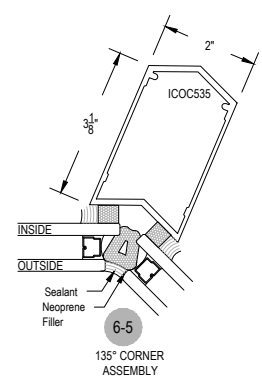

Acoustic

Offset Glass

Side Load

AFG451 STC Series

Description: 2" X 4 1/2" Offset Glazed For 1" Glass

Function: Storefront

Detail: Horizontals

Scale: 3" = 1'-0"

SHEET 1 OF 5

Acoustic

Offset Glass

Side Load

AFG451 STC Series

Description: 2" X 4 1/2" Offset Glazed For 1" Glass

Function: Storefront

Detail: Verticals

Scale: 3" = 1'-0"

SHEET 2 OF 5

Acoustic

Offset Glass

Side Load

AFG451 STC Series

Description: 2" X 4 1/2" Offset Glazed For 1" Glass

Function: Storefront

Detail: Doors

Scale: 3" = 1'-0"

SHEET 3 OF 5

**CHECK FOR AVAILABILITY
PRIOR TO ORDERING**

**CHECK FOR AVAILABILITY
PRIOR TO ORDERING**