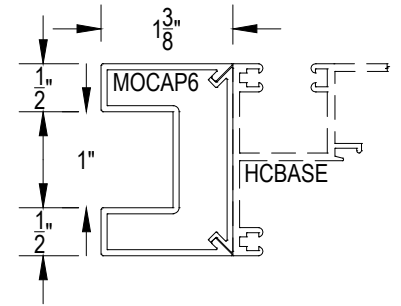

SHEET 1 OF 5

Acoustic

Offset Glass

Side Load

AFG451 STC Series

Description: 2" X 4 1/2" Offset Glazed For 1" Glass

Function: Storefront

Detail: Verticals

Scale: 3" = 1'-0"

SHEET 2 OF 5

Acoustic

Offset Glass

Side Load

AFG451 STC Series

Description: 2" X 4 1/2" Offset Glazed For 1" Glass

Function: Storefront

Detail: Doors

Scale: 3" = 1'-0"

SHEET 3 OF 5

**CHECK FOR AVAILABILITY
PRIOR TO ORDERING**

**CHECK FOR AVAILABILITY
PRIOR TO ORDERING**