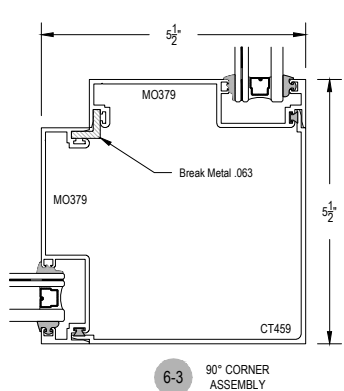

Acoustic

Offset Glass

Side Load

AFG451 STC Series

Description: 2" X 4 1/2" Offset Glazed For 1" Glass

Function: Storefront

Detail: Horizontals

Scale: 3" = 1'-0"

SHEET 1 OF 5

Acoustic

Offset Glass

Side Load

AFG451 STC Series

Description: 2" X 4 1/2" Offset Glazed For 1" Glass

Function: Storefront

Detail: Verticals

Scale: 3" = 1'-0"

SHEET 2 OF 5

Acoustic

Offset Glass

Side Load

AFG451 STC Series

Description: 2" X 4 1/2" Offset Glazed For 1" Glass

Function: Storefront

Detail: Doors

Scale: 3" = 1'-0"

SHEET 3 OF 5

**CHECK FOR AVAILABILITY
PRIOR TO ORDERING**

**CHECK FOR AVAILABILITY
PRIOR TO ORDERING**