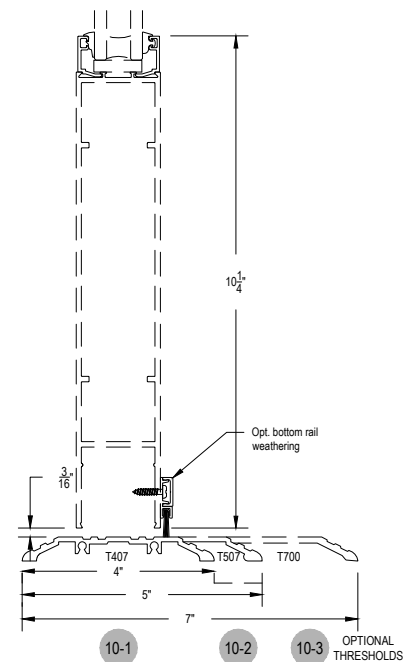

Acoustic

Offset Glass

Side Load

AFG451 STC Series

Description: 2" X 4 1/2" Offset Glazed For 1" Glass

Function: Storefront

Detail: Horizontals

Scale: 3" = 1'-0"

SHEET 1 OF 5

Acoustic

Offset Glass

Side Load

AFG451 STC Series

Description: 2" X 4 1/2" Offset Glazed For 1" Glass

Function: Storefront

Detail: Verticals

Scale: 3" = 1'-0"

SHEET 2 OF 5

Acoustic

Offset Glass

Side Load

AFG451 STC Series

Description: 2" X 4 1/2" Offset Glazed For 1" Glass

Function: Storefront

Detail: Doors

Scale: 3" = 1'-0"

SHEET 3 OF 5

**CHECK FOR AVAILABILITY
PRIOR TO ORDERING**

**CHECK FOR AVAILABILITY
PRIOR TO ORDERING**