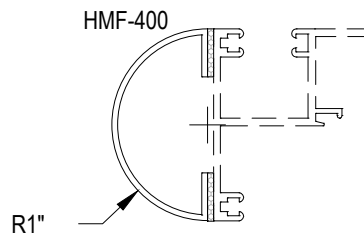

Scale: 3" = 1'-0"

SHEET 2 OF 5

Acoustic

Offset Glass

Side Load

AFG451 STC Series

Description: 2" X 4 1/2" Offset Glazed For 1" Glass

Function: Storefront

Detail: Doors

Scale: 3" = 1'-0"

SHEET 3 OF 5

**CHECK FOR AVAILABILITY
PRIOR TO ORDERING**

**CHECK FOR AVAILABILITY
PRIOR TO ORDERING**