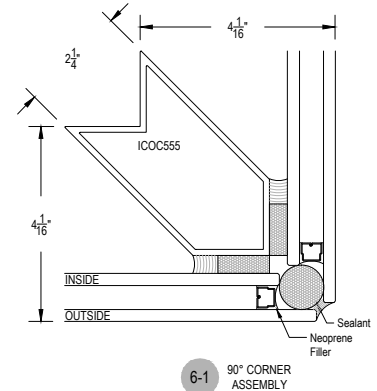

Acoustic

Offset Glass

Side Load

AFG451 STC Series

Description: 2" X 4 1/2" Offset Glazed For 1" Glass

Function: Storefront

Detail: Horizontals

Scale: 3" = 1'-0"

SHEET 1 OF 5

Acoustic

Offset Glass

Side Load

AFG451 STC Series

Description: 2" X 4 1/2" Offset Glazed For 1" Glass

Function: Storefront

Detail: Verticals

Scale: 3" = 1'-0"

SHEET 2 OF 5

Acoustic

Offset Glass

Side Load

AFG451 STC Series

Description: 2" X 4 1/2" Offset Glazed For 1" Glass

Function: Storefront

Detail: Doors

Scale: 3" = 1'-0"

SHEET 3 OF 5

**CHECK FOR AVAILABILITY
PRIOR TO ORDERING**

**CHECK FOR AVAILABILITY
PRIOR TO ORDERING**