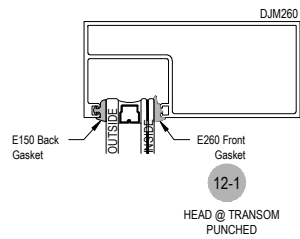

SHEET 1 OF 5

Acoustic

Offset Glass

Side Load

AFG451 STC Series

Description: 2" X 4 1/2" Offset Glazed For 1" Glass

Function: Storefront

Detail: Verticals

Scale: 3" = 1'-0"

SHEET 2 OF 5

Acoustic

Offset Glass

Side Load

AFG451 STC Series

Description: 2" X 4 1/2" Offset Glazed For 1" Glass

Function: Storefront

Detail: Doors

Scale: 3" = 1'-0"

SHEET 3 OF 5

**CHECK FOR AVAILABILITY
PRIOR TO ORDERING**

**CHECK FOR AVAILABILITY
PRIOR TO ORDERING**