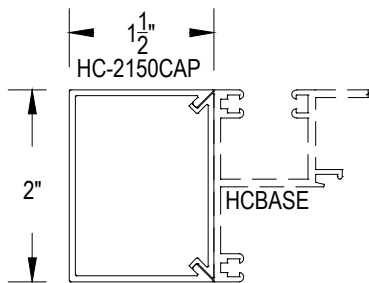

Scale: 3" = 1'-0"

SHEET 2 OF 5

Acoustic

Offset Glass

Side Load

AFG451 STC Series

Description: 2" X 4 1/2" Offset Glazed For 1" Glass

Function: Storefront

Detail: Doors

Scale: 3" = 1'-0"

SHEET 3 OF 5

**CHECK FOR AVAILABILITY
PRIOR TO ORDERING**

**CHECK FOR AVAILABILITY
PRIOR TO ORDERING**