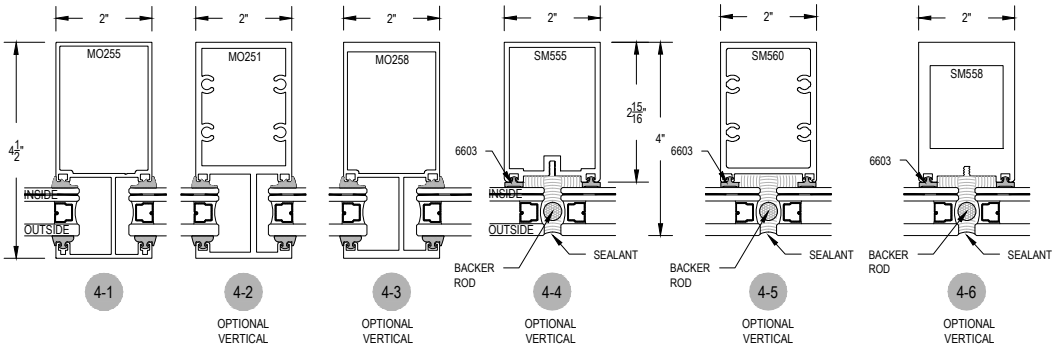

SHEET 1 OF 5

Acoustic

Offset Glass

Side Load

AFG451 STC Series

Description: 2" X 4 1/2" Offset Glazed For 1" Glass

Function: Storefront

Detail: Verticals

Scale: 3" = 1'-0"

SHEET 2 OF 5

Acoustic

Offset Glass

Side Load

AFG451 STC Series

Description: 2" X 4 1/2" Offset Glazed For 1" Glass

Function: Storefront

Detail: Doors

Scale: 3" = 1'-0"

SHEET 3 OF 5

**CHECK FOR AVAILABILITY
PRIOR TO ORDERING**

**CHECK FOR AVAILABILITY
PRIOR TO ORDERING**