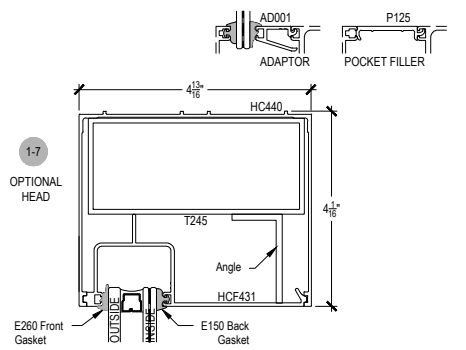

Acoustic

Offset Glass

Side Load

AFG451 STC Series

Description: 2" X 4 1/2" Offset Glazed For 1" Glass

Function: Storefront

Detail: Horizontals

Scale: 3" = 1'-0"

SHEET 1 OF 5

Acoustic

Offset Glass

Side Load

AFG451 STC Series

Description: 2" X 4 1/2" Offset Glazed For 1" Glass

Function: Storefront

Detail: Verticals

Scale: 3" = 1'-0"

SHEET 2 OF 5

Acoustic

Offset Glass

Side Load

AFG451 STC Series

Description: 2" X 4 1/2" Offset Glazed For 1" Glass

Function: Storefront

Detail: Doors

Scale: 3" = 1'-0"

SHEET 3 OF 5

**CHECK FOR AVAILABILITY
PRIOR TO ORDERING**

**CHECK FOR AVAILABILITY
PRIOR TO ORDERING**