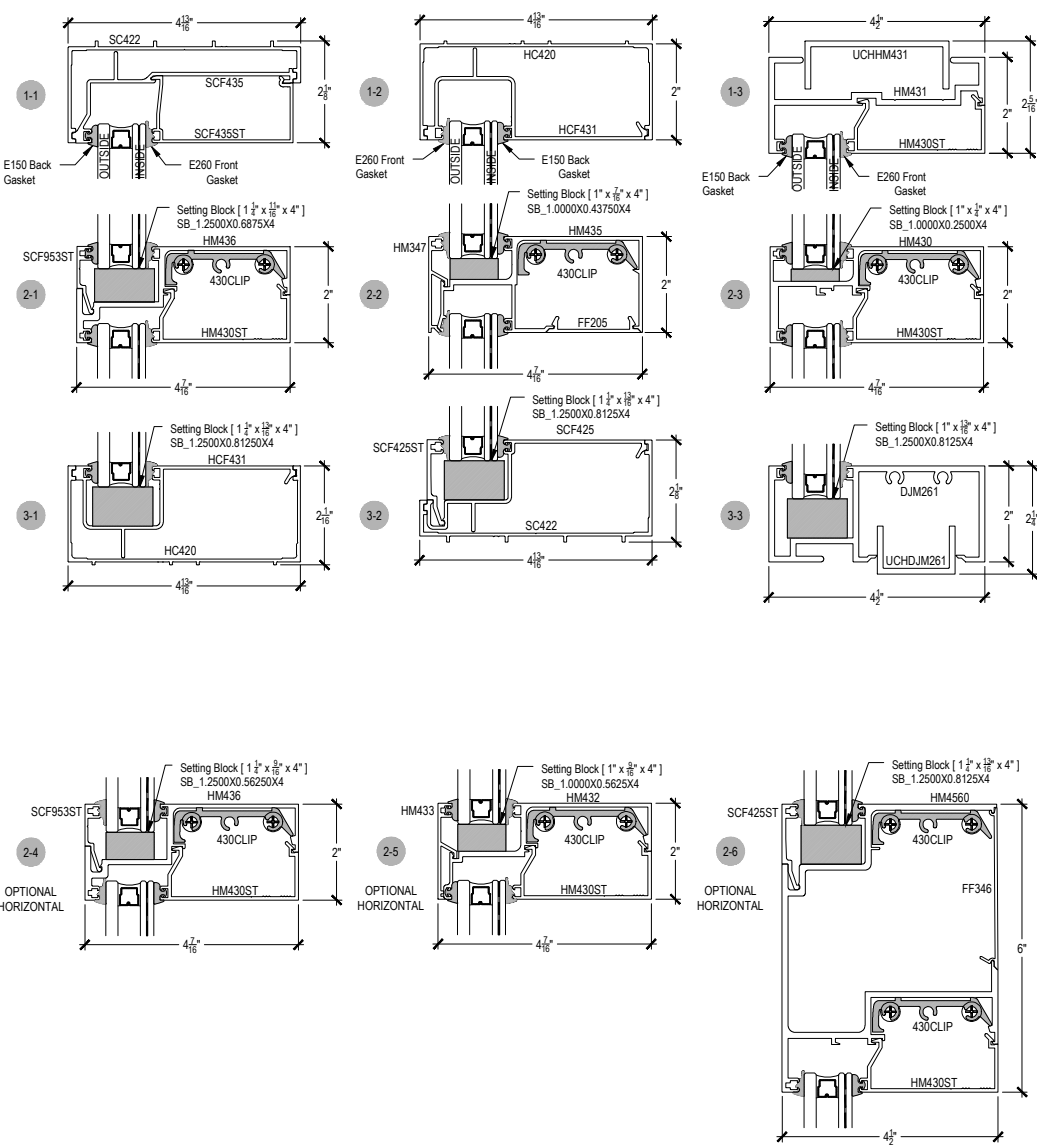

Acoustic

Offset Glass

Side Load

AFG451 STC Series

Description: 2" X 4 1/2" Offset Glazed For 1" Glass

Function: Storefront

Detail: Horizontals

Scale: 3" = 1'-0"

SHEET 1 OF 5

Acoustic

Offset Glass

Side Load

AFG451 STC Series

Description: 2" X 4 1/2" Offset Glazed For 1" Glass

Function: Storefront

Detail: Verticals

Scale: 3" = 1'-0"

SHEET 2 OF 5

Acoustic

Offset Glass

Side Load

AFG451 STC Series

Description: 2" X 4 1/2" Offset Glazed For 1" Glass

Function: Storefront

Detail: Doors

Scale: 3" = 1'-0"

SHEET 3 OF 5

**CHECK FOR AVAILABILITY
PRIOR TO ORDERING**

**CHECK FOR AVAILABILITY
PRIOR TO ORDERING**