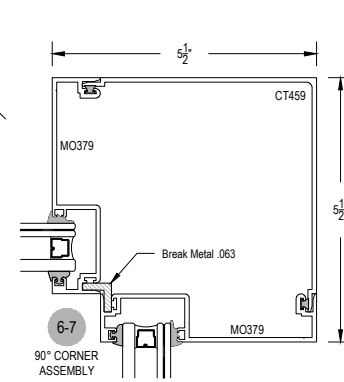

Acoustic

Offset Glass

Side Load

AFG451 STC Series

Description: 2" X 4 1/2" Offset Glazed For 1" Glass

Function: Storefront

Detail: Horizontals

Scale: 3" = 1'-0"

SHEET 1 OF 5

Acoustic

Offset Glass

Side Load

AFG451 STC Series

Description: 2" X 4 1/2" Offset Glazed For 1" Glass

Function: Storefront

Detail: Verticals

Scale: 3" = 1'-0"

SHEET 2 OF 5

Acoustic

Offset Glass

Side Load

AFG451 STC Series

Description: 2" X 4 1/2" Offset Glazed For 1" Glass

Function: Storefront

Detail: Doors

Scale: 3" = 1'-0"

SHEET 3 OF 5

**CHECK FOR AVAILABILITY
PRIOR TO ORDERING**

**CHECK FOR AVAILABILITY
PRIOR TO ORDERING**