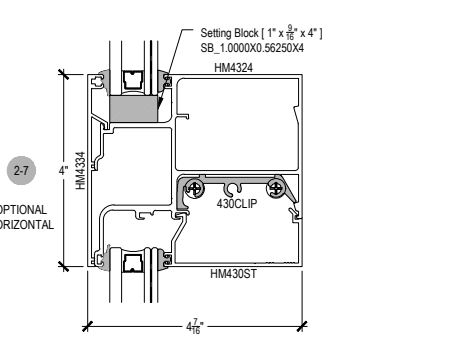

Acoustic

Offset Glass

Side Load

AFG451 STC Series

Description: 2" X 4 1/2" Offset Glazed For 1" Glass

Function: Storefront

Detail: Horizontals

Scale: 3" = 1'-0"

SHEET 1 OF 5

Acoustic

Offset Glass

Side Load

AFG451 STC Series

Description: 2" X 4 1/2" Offset Glazed For 1" Glass

Function: Storefront

Detail: Verticals

Scale: 3" = 1'-0"

SHEET 2 OF 5

Acoustic

Offset Glass

Side Load

AFG451 STC Series

Description: 2" X 4 1/2" Offset Glazed For 1" Glass

Function: Storefront

Detail: Doors

Scale: 3" = 1'-0"

SHEET 3 OF 5

**CHECK FOR AVAILABILITY
PRIOR TO ORDERING**

**CHECK FOR AVAILABILITY
PRIOR TO ORDERING**