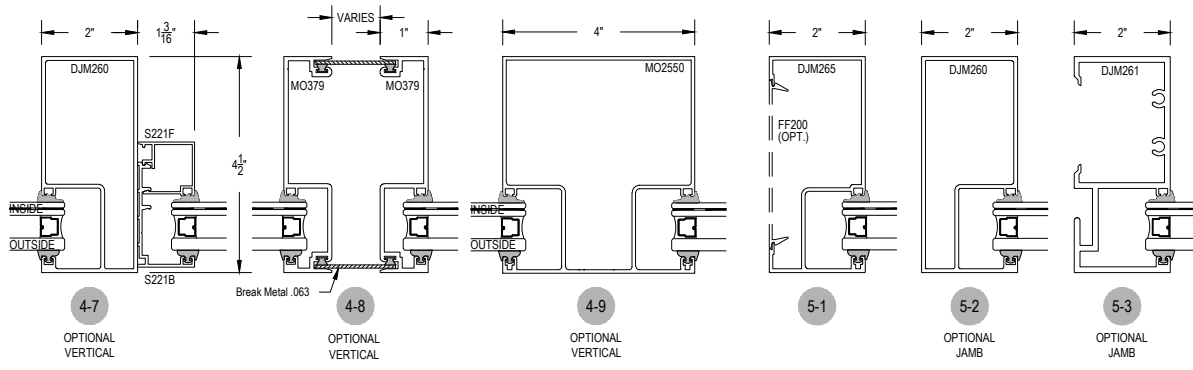

Acoustic

Offset Glass

Side Load

AFG451 STC Series

Description: 2" X 4 1/2" Offset Glazed For 1" Glass

Function: Storefront

Detail: Horizontals

Scale: 3" = 1'-0"

SHEET 1 OF 5

Acoustic

Offset Glass

Side Load

AFG451 STC Series

Description: 2" X 4 1/2" Offset Glazed For 1" Glass

Function: Storefront

Detail: Verticals

Scale: 3" = 1'-0"

SHEET 2 OF 5

Acoustic

Offset Glass

Side Load

AFG451 STC Series

Description: 2" X 4 1/2" Offset Glazed For 1" Glass

Function: Storefront

Detail: Doors

Scale: 3" = 1'-0"

SHEET 3 OF 5

**CHECK FOR AVAILABILITY
PRIOR TO ORDERING**

**CHECK FOR AVAILABILITY
PRIOR TO ORDERING**