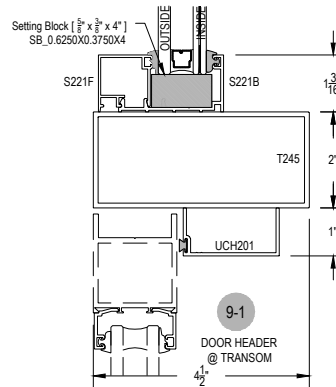

Scale: 3" = 1'-0"

SHEET 2 OF 5

Acoustic

Offset Glass

Side Load

AFG451 STC Series

Description: 2" X 4 1/2" Offset Glazed For 1" Glass

Function: Storefront

Detail: Doors

Scale: 3" = 1'-0"

SHEET 3 OF 5

**CHECK FOR AVAILABILITY
PRIOR TO ORDERING**

**CHECK FOR AVAILABILITY
PRIOR TO ORDERING**