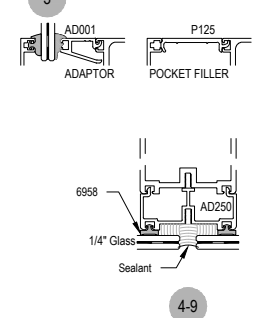

Acoustic

Offset Glass

Side Load

AFG451 STC Series

Description: 2" X 4 1/2" Offset Glazed For 1" Glass

Function: Storefront

Detail: Horizontals

Scale: 3" = 1'-0"

SHEET 1 OF 5

Acoustic

Offset Glass

Side Load

AFG451 STC Series

Description: 2" X 4 1/2" Offset Glazed For 1" Glass

Function: Storefront

Detail: Verticals

Scale: 3" = 1'-0"

SHEET 2 OF 5

Acoustic

Offset Glass

Side Load

AFG451 STC Series

Description: 2" X 4 1/2" Offset Glazed For 1" Glass

Function: Storefront

Detail: Doors

Scale: 3" = 1'-0"

SHEET 3 OF 5

**CHECK FOR AVAILABILITY
PRIOR TO ORDERING**

**CHECK FOR AVAILABILITY
PRIOR TO ORDERING**