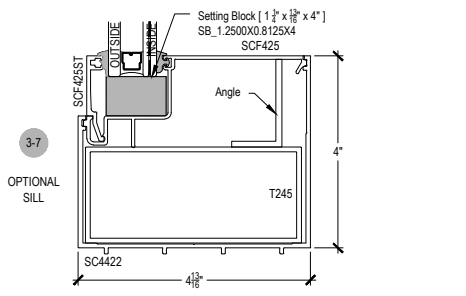

Acoustic

Offset Glass

Side Load

AFG451 STC Series

Description: 2" X 4 1/2" Offset Glazed For 1" Glass

Function: Storefront

Detail: Horizontals

Scale: 3" = 1'-0"

SHEET 1 OF 5

Acoustic

Offset Glass

Side Load

AFG451 STC Series

Description: 2" X 4 1/2" Offset Glazed For 1" Glass

Function: Storefront

Detail: Verticals

Scale: 3" = 1'-0"

SHEET 2 OF 5

Acoustic

Offset Glass

Side Load

AFG451 STC Series

Description: 2" X 4 1/2" Offset Glazed For 1" Glass

Function: Storefront

Detail: Doors

Scale: 3" = 1'-0"

SHEET 3 OF 5

**CHECK FOR AVAILABILITY
PRIOR TO ORDERING**

**CHECK FOR AVAILABILITY
PRIOR TO ORDERING**