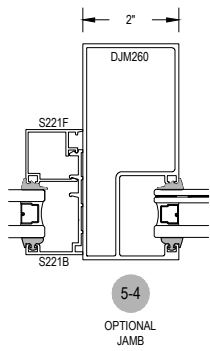

Scale: 3" = 1'-0"

SHEET 2 OF 5

Acoustic

Offset Glass

Side Load

AFG451 STC Series

Description: 2" X 4 1/2" Offset Glazed For 1" Glass

Function: Storefront

Detail: Doors

Scale: 3" = 1'-0"

SHEET 3 OF 5

**CHECK FOR AVAILABILITY
PRIOR TO ORDERING**

**CHECK FOR AVAILABILITY
PRIOR TO ORDERING**