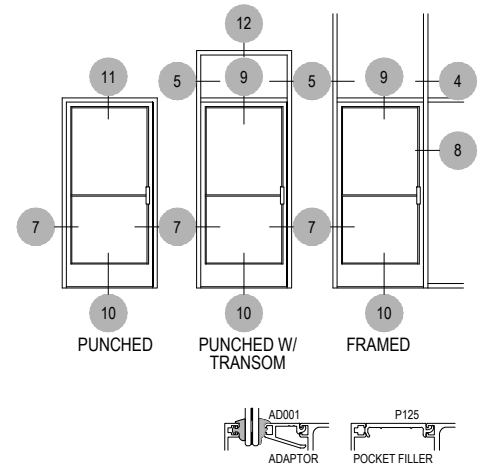

Scale: 3" = 1'-0"

SHEET 2 OF 5

Acoustic

Offset Glass

Side Load

AFG451 STC Series

Description: 2" X 4 1/2" Offset Glazed For 1" Glass

Function: Storefront

Detail: Doors

Scale: 3" = 1'-0"

SHEET 3 OF 5

**CHECK FOR AVAILABILITY
PRIOR TO ORDERING**

**CHECK FOR AVAILABILITY
PRIOR TO ORDERING**