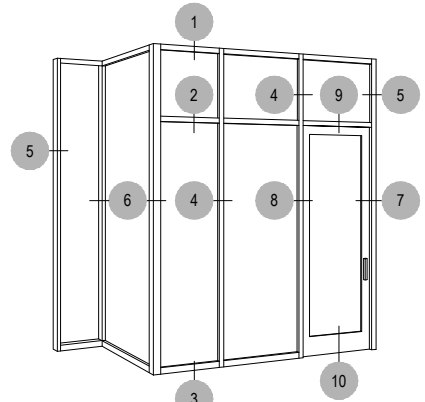

Acoustic

Offset Glass

Side Load

AFG451 STC Series

Description: 2" X 4 1/2" Offset Glazed For 1" Glass

Function: Storefront

Detail: Horizontals

Scale: 3" = 1'-0"

SHEET 1 OF 5

Acoustic

Offset Glass

Side Load

AFG451 STC Series

Description: 2" X 4 1/2" Offset Glazed For 1" Glass

Function: Storefront

Detail: Verticals

Scale: 3" = 1'-0"

SHEET 2 OF 5

Acoustic

Offset Glass

Side Load

AFG451 STC Series

Description: 2" X 4 1/2" Offset Glazed For 1" Glass

Function: Storefront

Detail: Doors

Scale: 3" = 1'-0"

SHEET 3 OF 5

**CHECK FOR AVAILABILITY
PRIOR TO ORDERING**

**CHECK FOR AVAILABILITY
PRIOR TO ORDERING**