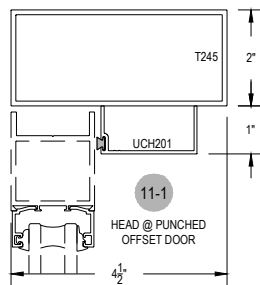

SHEET 1 OF 5

Acoustic

Offset Glass

Side Load

AFG451 STC Series

Description: 2" X 4 1/2" Offset Glazed For 1" Glass

Function: Storefront

Detail: Verticals

Scale: 3" = 1'-0"

SHEET 2 OF 5

Acoustic

Offset Glass

Side Load

AFG451 STC Series

Description: 2" X 4 1/2" Offset Glazed For 1" Glass

Function: Storefront

Detail: Doors

Scale: 3" = 1'-0"

SHEET 3 OF 5

**CHECK FOR AVAILABILITY
PRIOR TO ORDERING**

**CHECK FOR AVAILABILITY
PRIOR TO ORDERING**