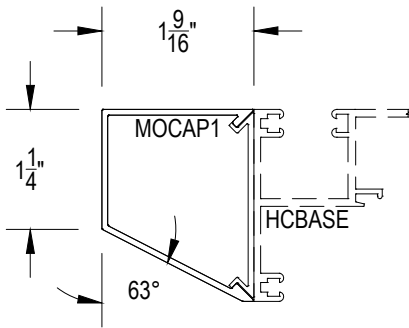

SHEET 1 OF 5

Acoustic

Offset Glass

Side Load

AFG451 STC Series

Description: 2" X 4 1/2" Offset Glazed For 1" Glass

Function: Storefront

Detail: Verticals

Scale: 3" = 1'-0"

SHEET 2 OF 5

Acoustic

Offset Glass

Side Load

AFG451 STC Series

Description: 2" X 4 1/2" Offset Glazed For 1" Glass

Function: Storefront

Detail: Doors

Scale: 3" = 1'-0"

SHEET 3 OF 5

**CHECK FOR AVAILABILITY
PRIOR TO ORDERING**

**CHECK FOR AVAILABILITY
PRIOR TO ORDERING**