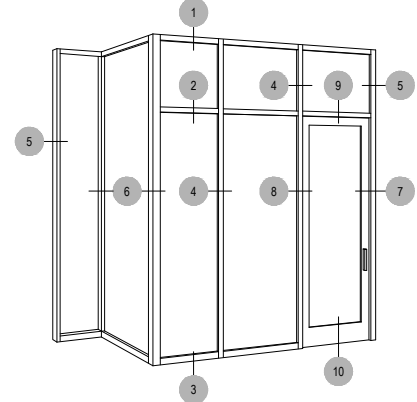

Acoustic

Offset Glass

Side Load

AFG451 STC Series

Description: 2" X 4 1/2" Offset Glazed For 1" Glass

Function: Storefront

Detail: Horizontals

Scale: 3" = 1'-0"

SHEET 1 OF 5

Acoustic

Offset Glass

Side Load

AFG451 STC Series

Description: 2" X 4 1/2" Offset Glazed For 1" Glass

Function: Storefront

Detail: Verticals

Scale: 3" = 1'-0"

SHEET 2 OF 5

Acoustic

Offset Glass

Side Load

AFG451 STC Series

Description: 2" X 4 1/2" Offset Glazed For 1" Glass

Function: Storefront

Detail: Doors

Scale: 3" = 1'-0"

SHEET 3 OF 5

**CHECK FOR AVAILABILITY
PRIOR TO ORDERING**

**CHECK FOR AVAILABILITY
PRIOR TO ORDERING**