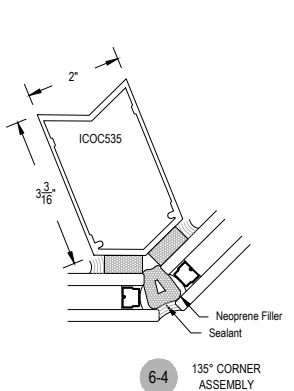

Acoustic

Offset Glass

Side Load

AFG451 STC Series

Description: 2" X 4 1/2" Offset Glazed For 1" Glass

Function: Storefront

Detail: Horizontals

Scale: 3" = 1'-0"

SHEET 1 OF 5

Acoustic

Offset Glass

Side Load

AFG451 STC Series

Description: 2" X 4 1/2" Offset Glazed For 1" Glass

Function: Storefront

Detail: Verticals

Scale: 3" = 1'-0"

SHEET 2 OF 5

Acoustic

Offset Glass

Side Load

AFG451 STC Series

Description: 2" X 4 1/2" Offset Glazed For 1" Glass

Function: Storefront

Detail: Doors

Scale: 3" = 1'-0"

SHEET 3 OF 5

**CHECK FOR AVAILABILITY
PRIOR TO ORDERING**

**CHECK FOR AVAILABILITY
PRIOR TO ORDERING**