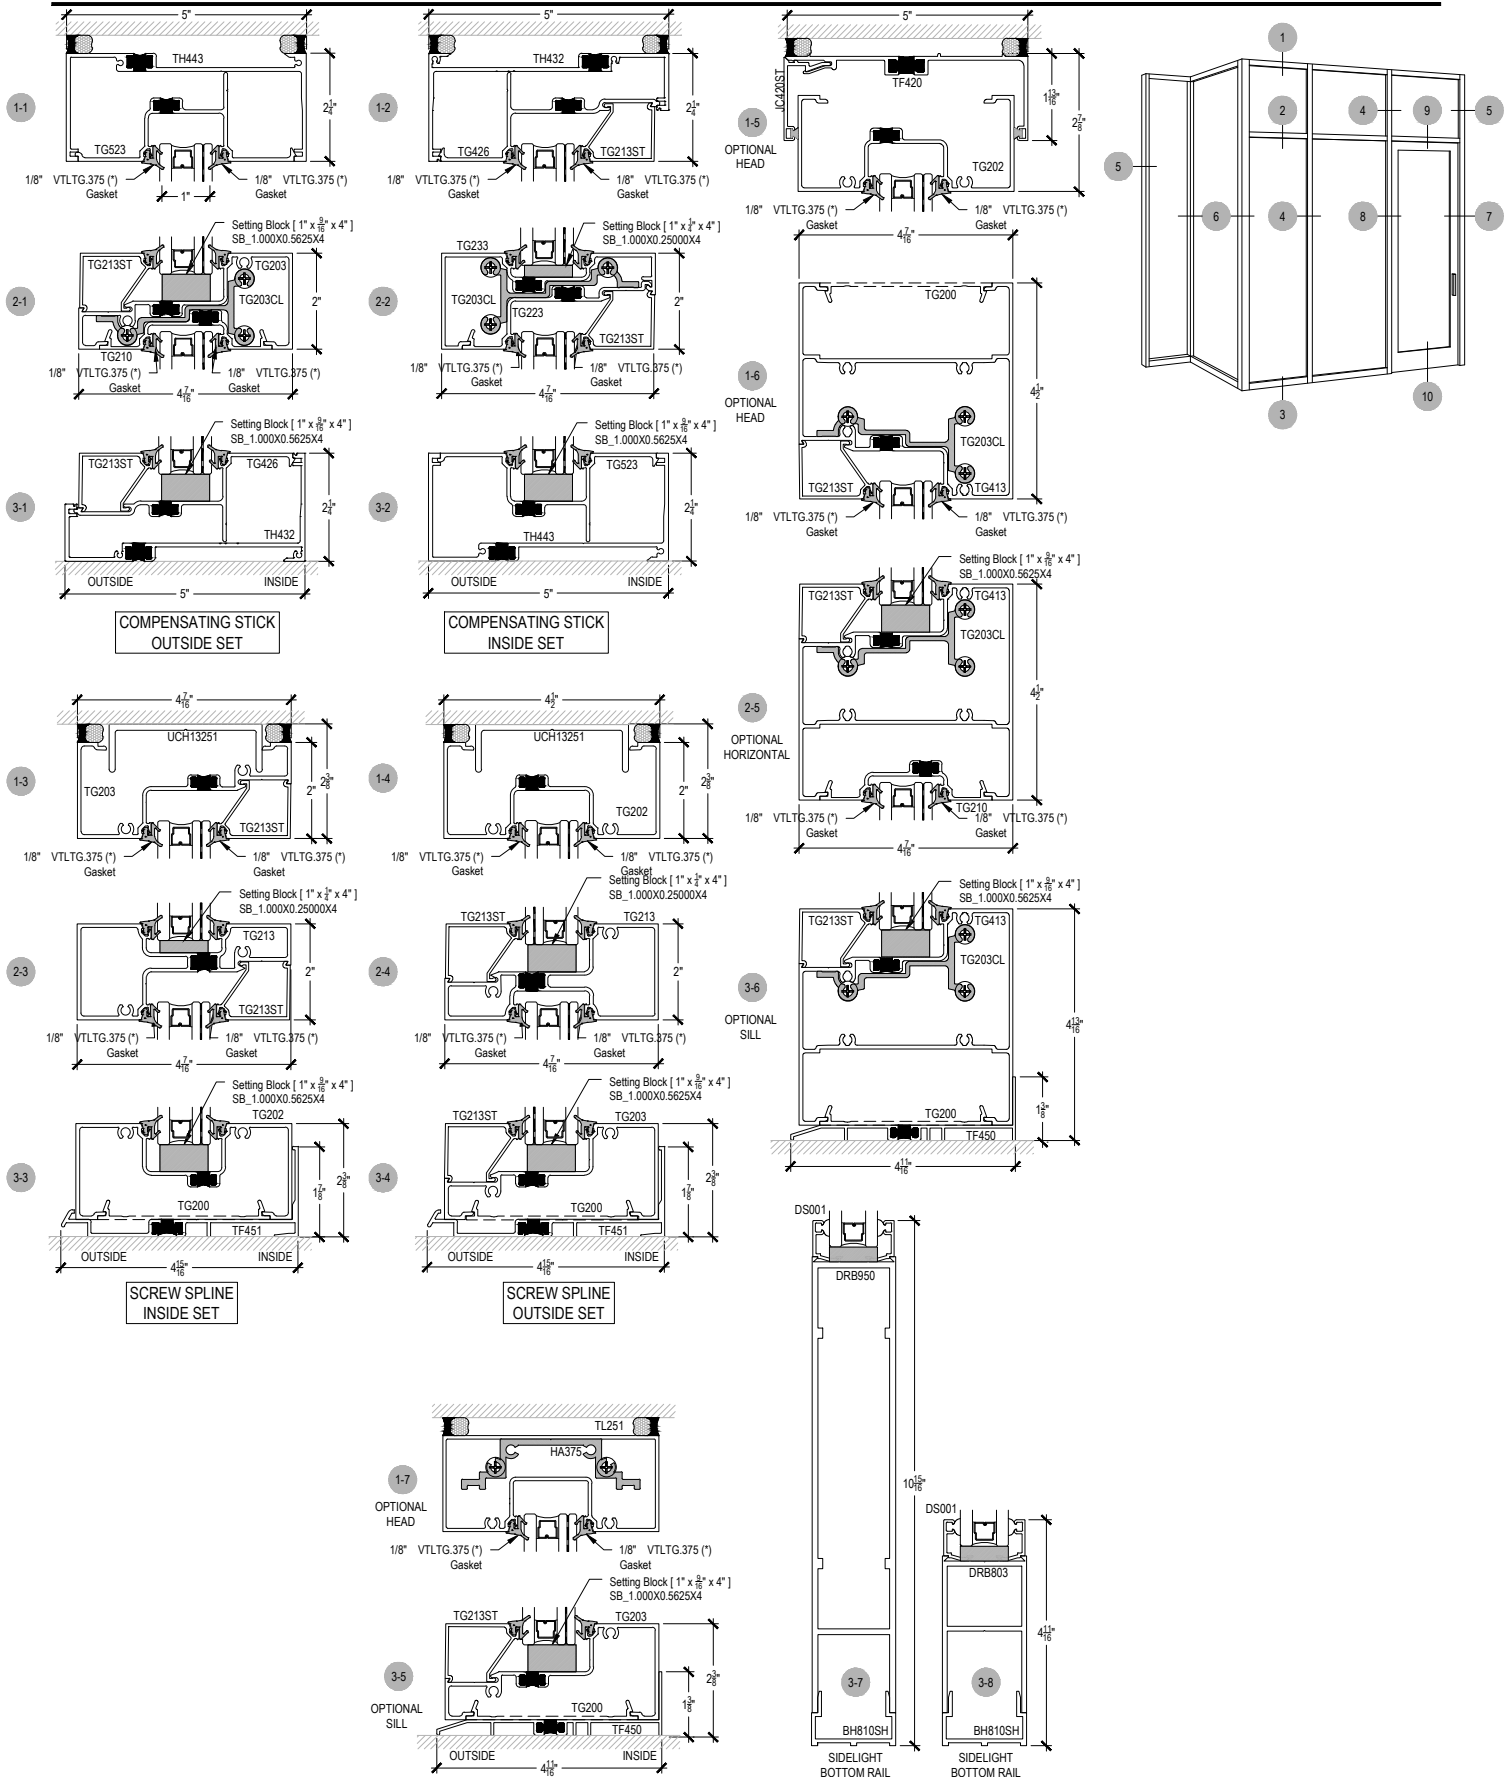

AG451T STC Series

Description: 2" x 4 1/2" Center Glazed for 1 1/8" Glass

Function: Storefront

Detail: Horizontals

Scale: 3" = 1'-0"

SHEET 1 OF 3

AG451T STC Series

Description: 2" x 4 1/2" Center Glazed for 1 1/8" Glass

Function: Storefront

Detail: Verticals

Scale: 3" = 1'-0"

AG451T STC Series

Description: 2" x 4 1/2" Center Glazed for 1 1/8" Glass

Function: Storefront

Detail: Doors

Scale: 3" = 1'-0"