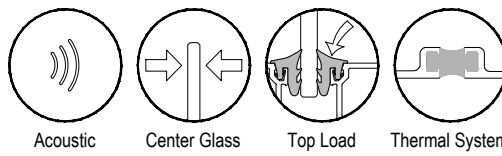

AG451T STC Series

Description: 2" x 4 1/2" Center Glazed for 1 1/8" Glass

Function: Storefront

Detail: Horizontals

Scale: 3" = 1'-0"

SHEET 1 OF 3

AG451T STC Series

Description: 2" x 4 1/2" Center Glazed for 1 1/8" Glass

Function: Storefront

Detail: Verticals

Scale: 3" = 1'-0"

AG451T STC Series

Description: 2" x 4 1/2" Center Glazed for 1 1/8" Glass

Function: Storefront

Detail: Doors

Scale: 3" = 1'-0"