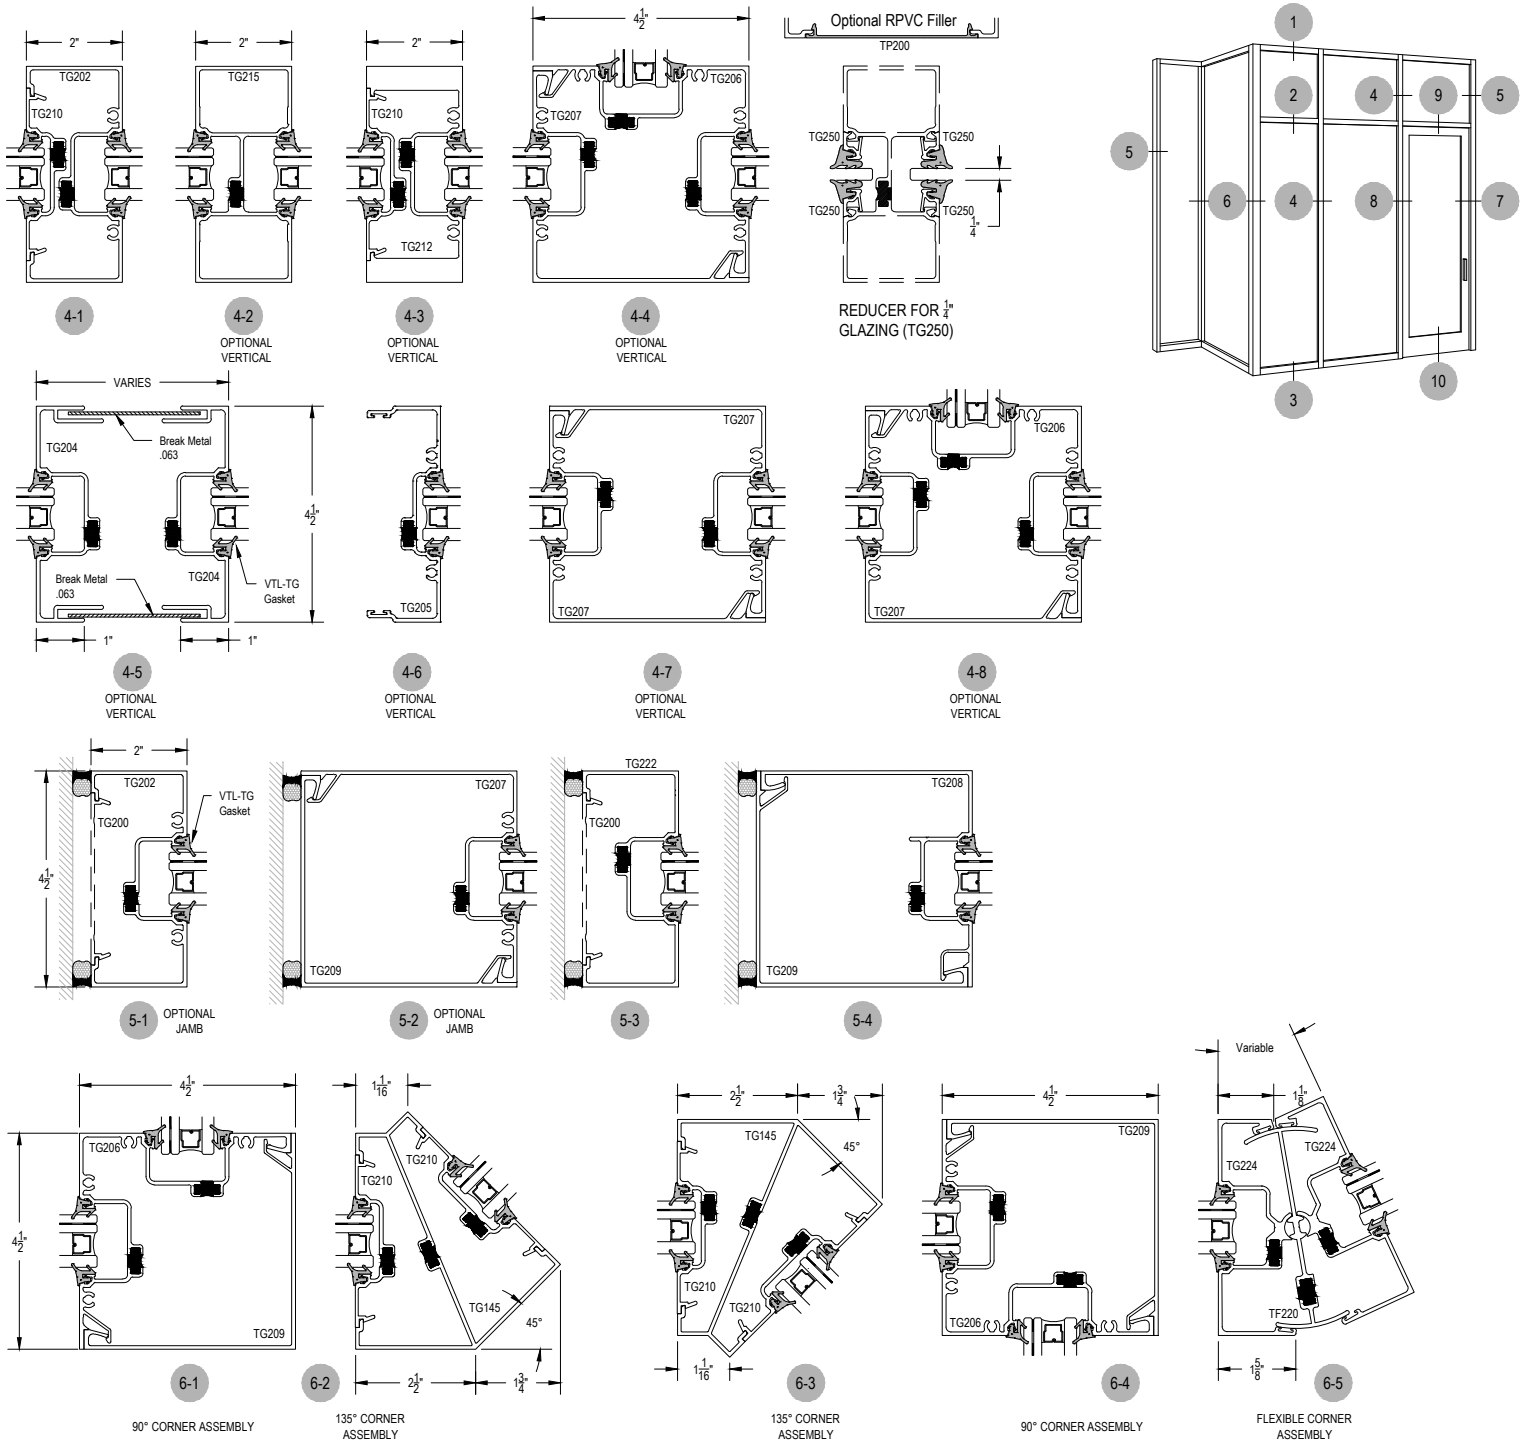

AG451T STC Series

Description: 2" x 4 1/2" Center Glazed for 1 1/8" Glass

Function: Storefront

Detail: Horizontals

Scale: 3" = 1'-0"

SHEET 1 OF 3

AG451T STC Series

Description: 2" x 4 1/2" Center Glazed for 1 1/8" Glass

Function: Storefront

Detail: Verticals

Scale: 3" = 1'-0"

AG451T STC Series

Description: 2" x 4 1/2" Center Glazed for 1 1/8" Glass

Function: Storefront

Detail: Doors

Scale: 3" = 1'-0"

SHEET 3 OF 3