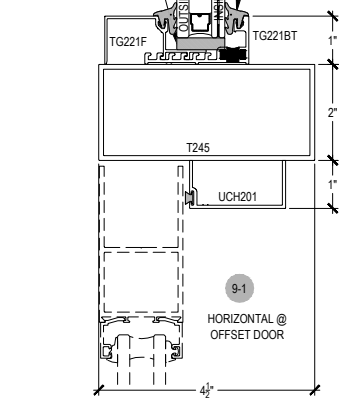

TC470 STC Series

Description: 2 1/4" X 4 1/2" Offset Glazed For 1" Glass

Function: Storefront

Detail: Horizontals

Scale: 3" = 1'-0"

SHEET 1 OF 3

Procedures, instructions, or modifications which may affect pricing and delivery, consult Arcadia customer service.

TC470 STC Series

Description: 2 1/4" X 4 1/2" Offset Glazed For 1" Glass

Function: Storefront

Detail: Verticals

Scale: 3" = 1'-0"

SHEET 2 OF 3

Procedures, instructions, or modifications which may affect pricing and delivery, consult Arcadia customer service.

TC470 STC Series

Description: 2 1/4" X 4 1/2" Offset Glazed For 1" Glass

Function: Storefront

Detail: Doors

Scale: 3" = 1'-0"

SHEET 3 OF 3

Setting Block [1" x 1 1/2" x 4"]
SB_1.000X0.2500X4

Procedures, instructions, or modifications which may affect pricing and delivery, consult Arcadia customer service.