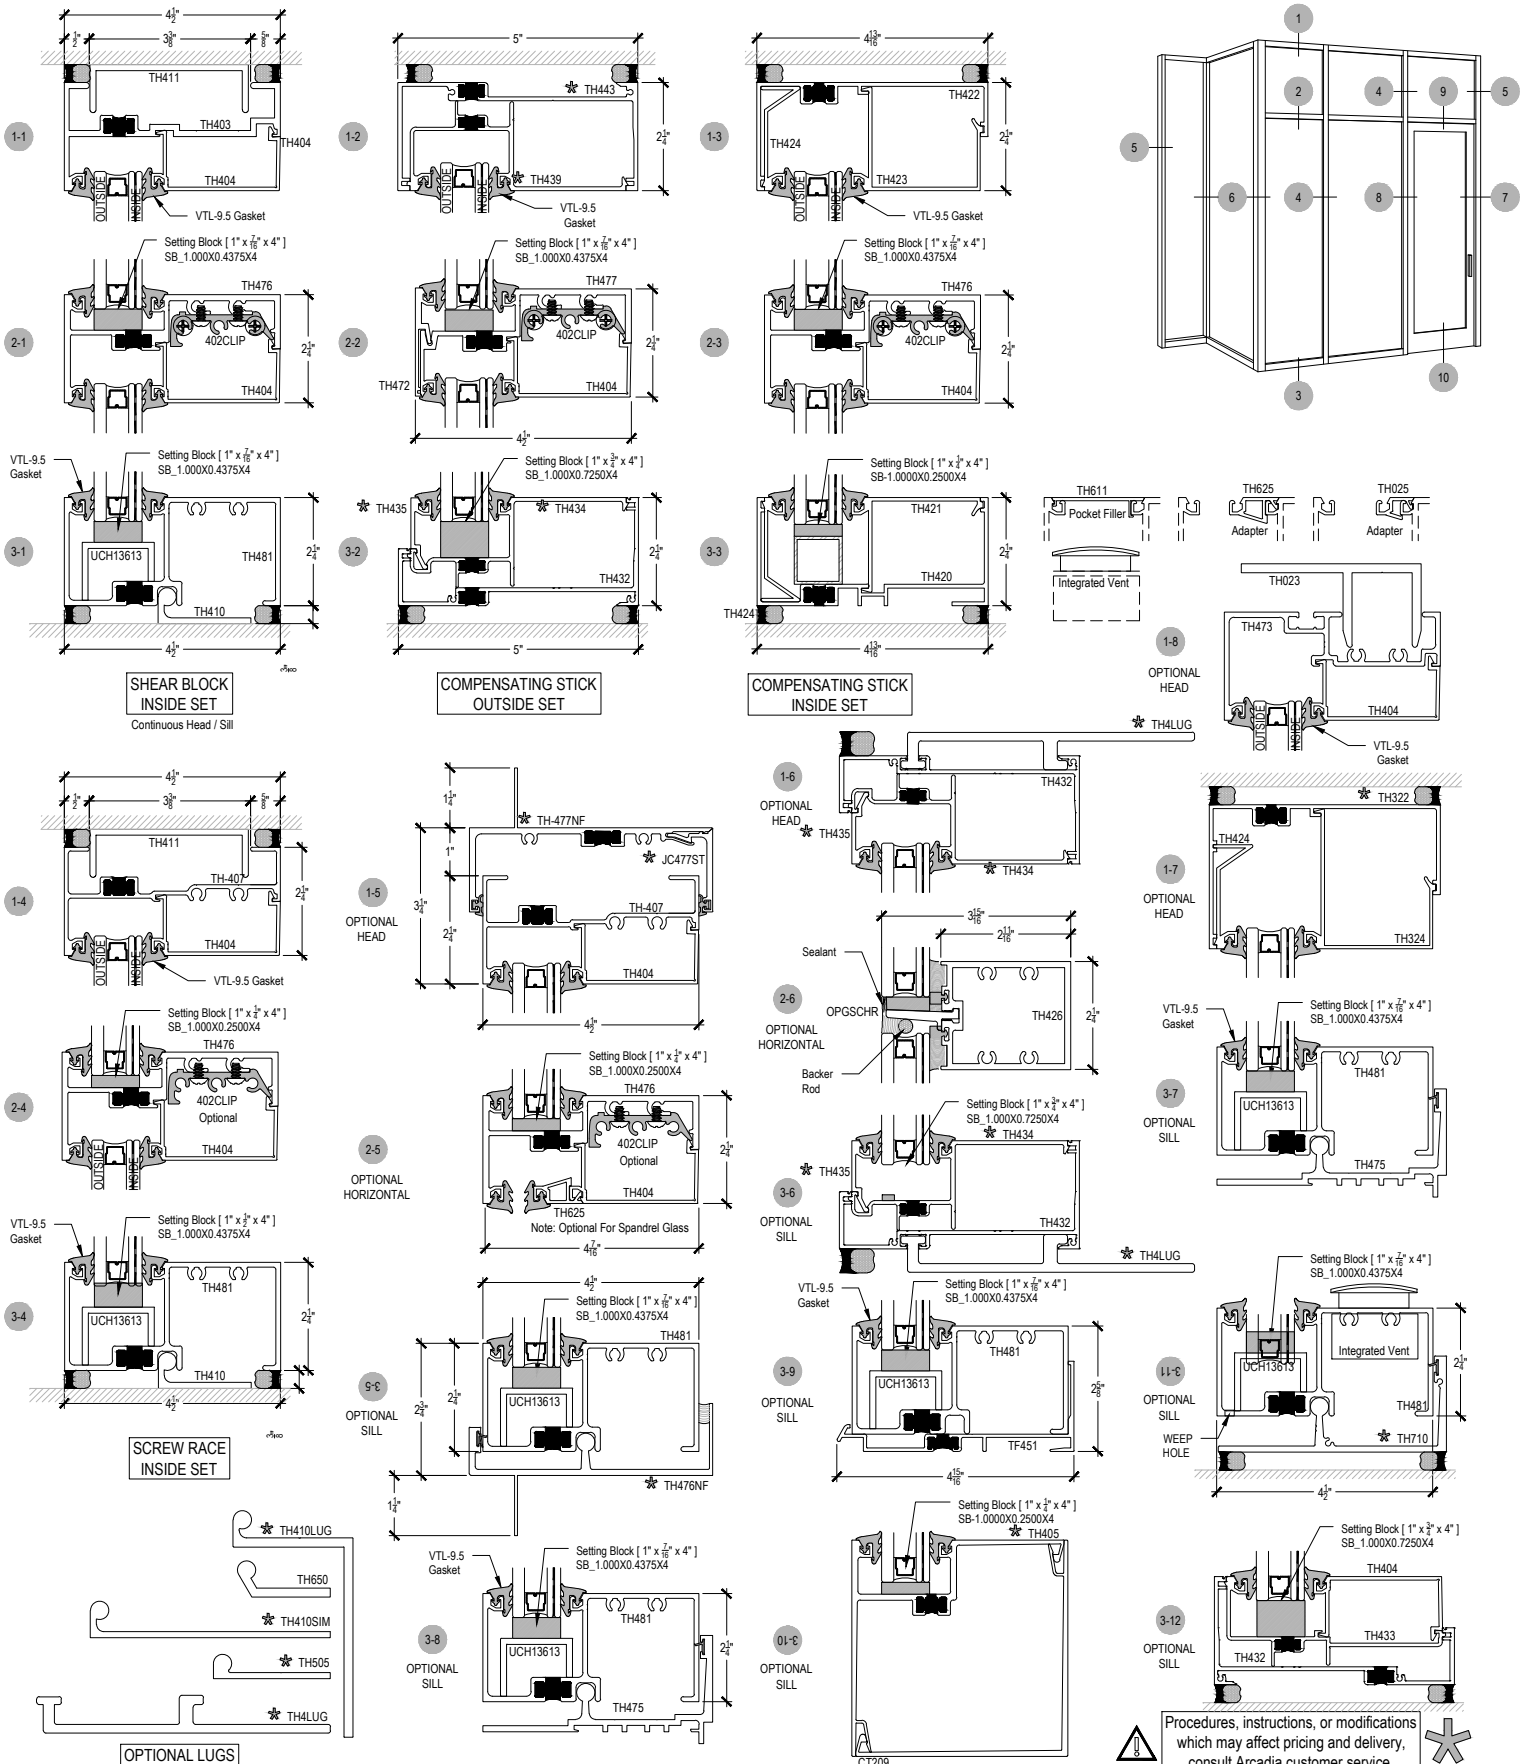

TC470 STC Series

Description: 2 1/4" X 4 1/2" Offset Glazed For 1" Glass

Function: Storefront

Detail: Horizontals

Scale: 3" = 1'-0"

SHEET 1 OF 3

Procedures, instructions, or modifications which may affect pricing and delivery, consult Arcadia customer service.

TC470 STC Series

Description: 2 1/4" X 4 1/2" Offset Glazed For 1" Glass

Function: Storefront

Detail: Verticals

Scale: 3" = 1'-0"

SHEET 2 OF 3

Procedures, instructions, or modifications which may affect pricing and delivery, consult Arcadia customer service.

TC470 STC Series

Description: 2 1/4" X 4 1/2" Offset Glazed For 1" Glass

Function: Storefront

Detail: Doors

Scale: 3" = 1'-0"

SHEET 3 OF 3

Setting Block [1" x 1 1/2" x 4"]
SB_1.000X0.2500X4

Procedures, instructions, or modifications which may affect pricing and delivery, consult Arcadia customer service.

OPTIONAL THRESHOLDS