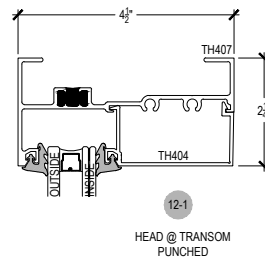

TC470 STC Series

Description: 2 1/4" X 4 1/2" Offset Glazed For 1" Glass

Function: Storefront

Detail: Verticals

Scale: 3" = 1'-0"

SHEET 2 OF 3

Procedures, instructions, or modifications which may affect pricing and delivery, consult Arcadia customer service.

TC470 STC Series

Description: 2 1/4" X 4 1/2" Offset Glazed For 1" Glass

Function: Storefront

Detail: Doors

Scale: 3" = 1'-0"

SHEET 3 OF 3

Setting Block [1" x 1 1/2" x 4"]
SB_1.000X0.2500X4

Procedures, instructions, or modifications which may affect pricing and delivery, consult Arcadia customer service.