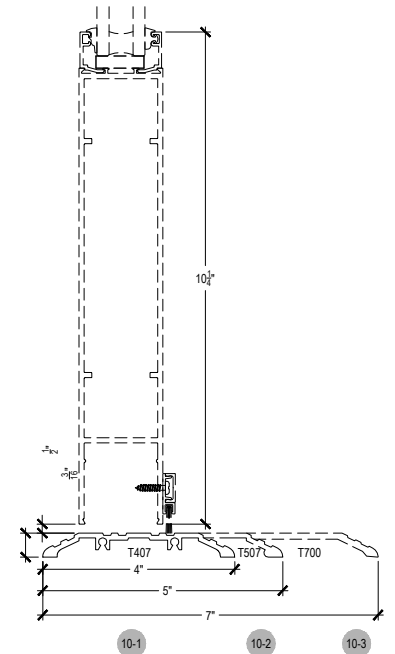

TC470 STC Series

Description: 2 1/4" X 4 1/2" Offset Glazed For 1" Glass

Function: Storefront

Detail: Horizontals

Scale: 3" = 1'-0"

SHEET 1 OF 3

Procedures, instructions, or modifications which may affect pricing and delivery, consult Arcadia customer service.

TC470 STC Series

Description: 2 1/4" X 4 1/2" Offset Glazed For 1" Glass

Function: Storefront

Detail: Verticals

Scale: 3" = 1'-0"

SHEET 2 OF 3

Procedures, instructions, or modifications which may affect pricing and delivery, consult Arcadia customer service.

TC470 STC Series

Description: 2 1/4" X 4 1/2" Offset Glazed For 1" Glass

Function: Storefront

Detail: Doors

Scale: 3" = 1'-0"

SHEET 3 OF 3

Setting Block [1" x 1 1/2" x 4"]
SB_1.000X0.2500X4

Procedures, instructions, or modifications which may affect pricing and delivery, consult Arcadia customer service.