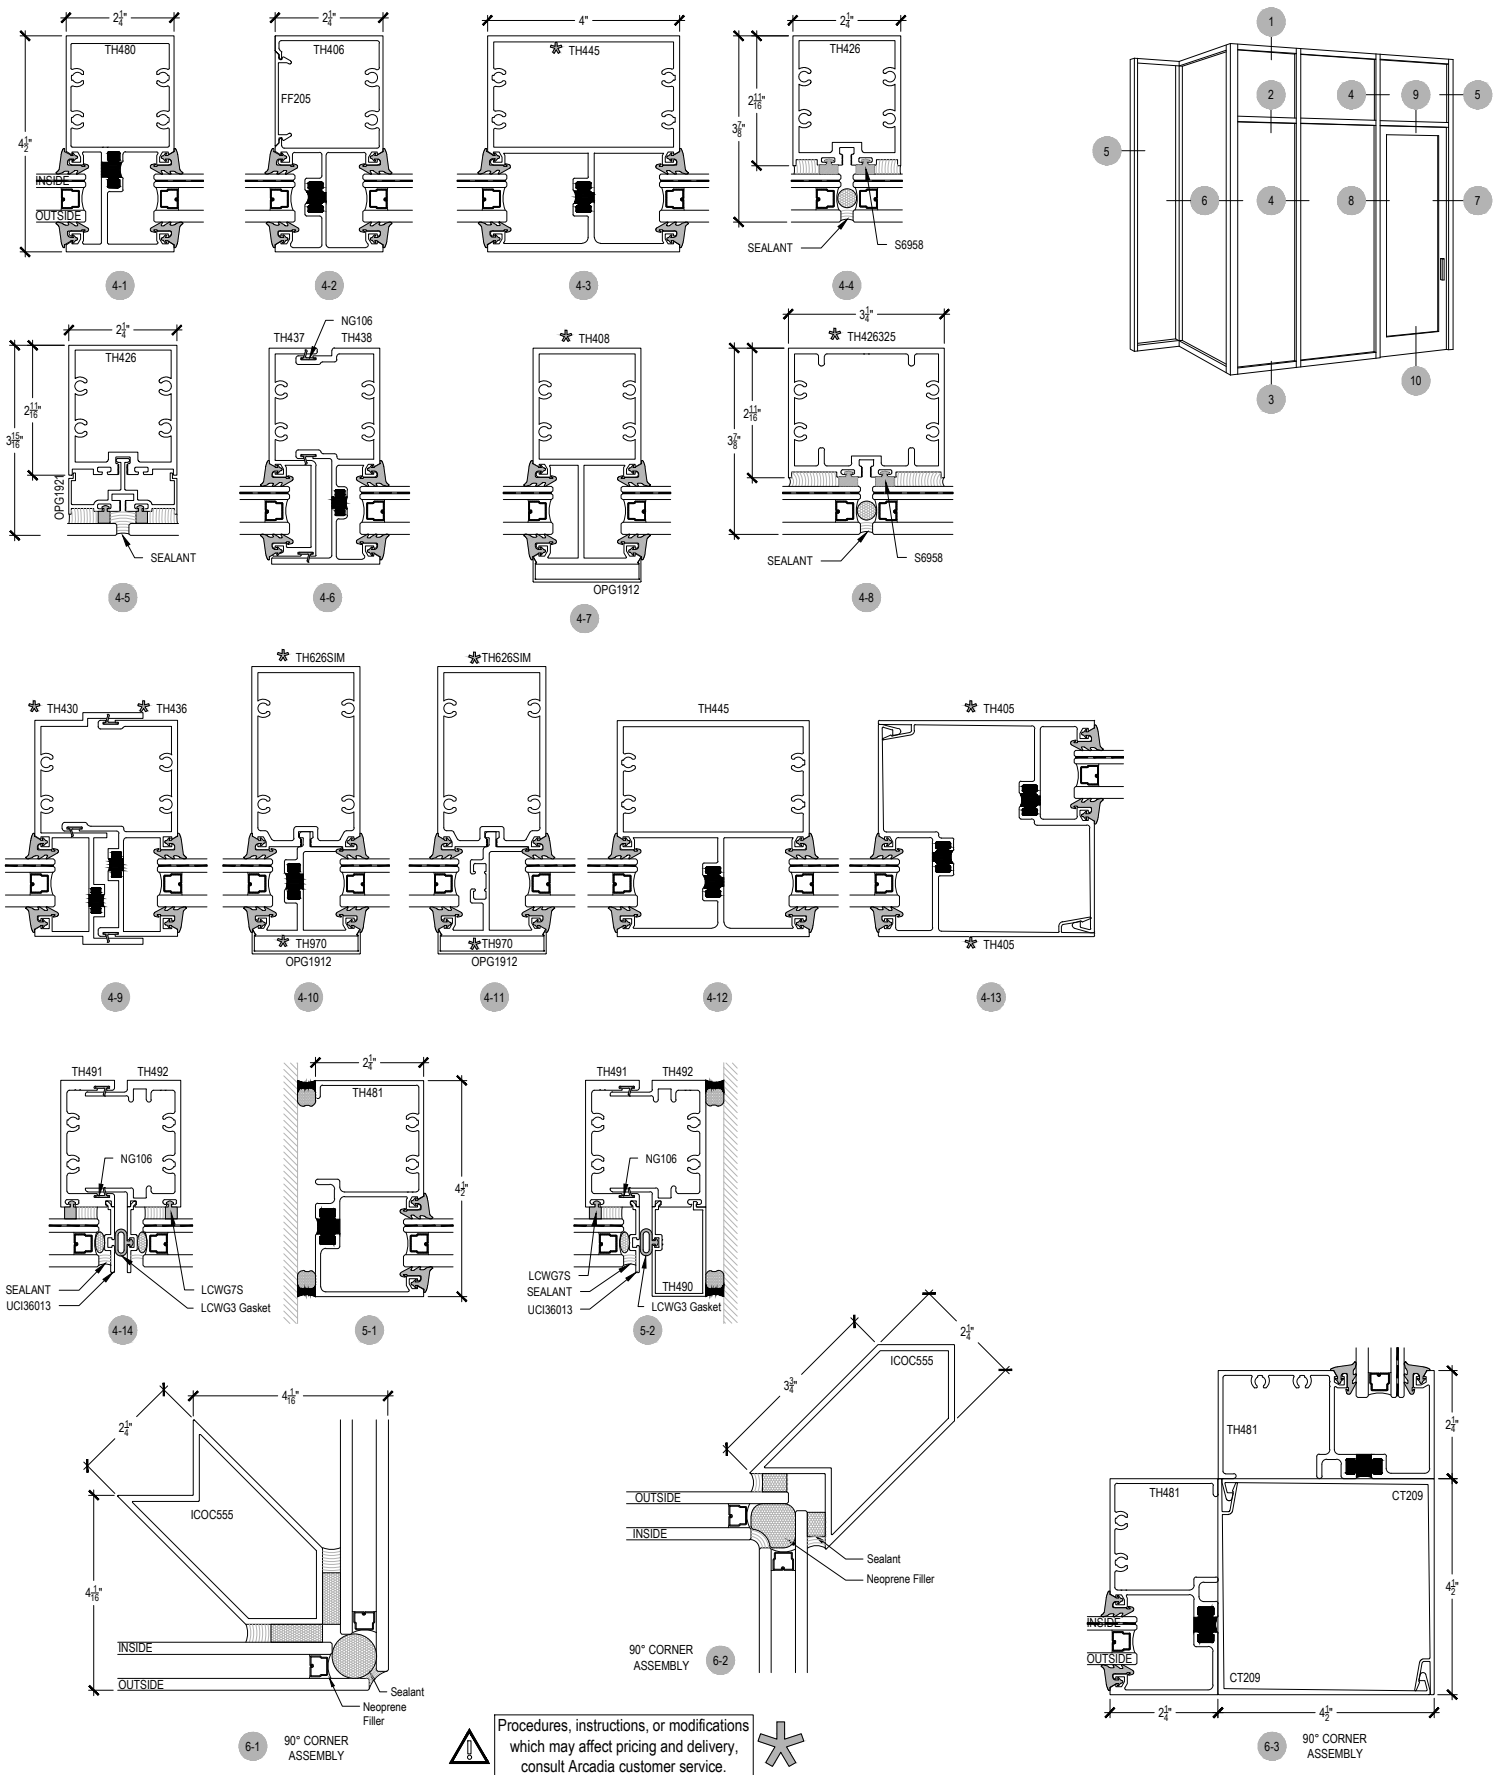

TC470 STC Series

Description: 2 1/4" X 4 1/2" Offset Glazed For 1" Glass

Function: Storefront

Detail: Horizontals

Scale: 3" = 1'-0"

SHEET 1 OF 3

Procedures, instructions, or modifications which may affect pricing and delivery, consult Arcadia customer service.

TC470 STC Series

Description: 2 1/4" X 4 1/2" Offset Glazed For 1" Glass

Function: Storefront

Detail: Verticals

Scale: 3" = 1'-0"

SHEET 2 OF 3

Procedures, instructions, or modifications which may affect pricing and delivery, consult Arcadia customer service.

TC470 STC Series

Description: 2 1/4" X 4 1/2" Offset Glazed For 1" Glass

Function: Storefront

Detail: Doors

Scale: 3" = 1'-0"

SHEET 3 OF 3

Setting Block [1" x 1 1/2" x 4"]
SB_1.000X0.2500X4

Procedures, instructions, or modifications which may affect pricing and delivery, consult Arcadia customer service.