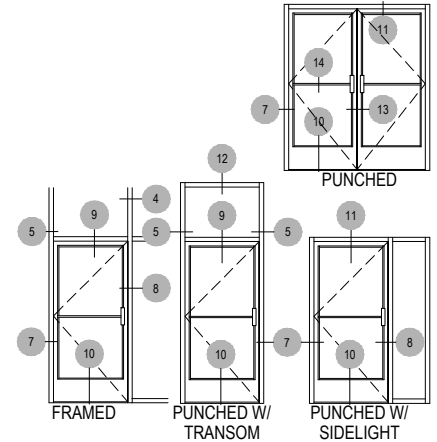

TC470 STC Series

Description: 2 1/4" X 4 1/2" Offset Glazed For 1" Glass

Function: Storefront

Detail: Horizontals

Scale: 3" = 1'-0"

SHEET 1 OF 3

Procedures, instructions, or modifications which may affect pricing and delivery, consult Arcadia customer service.

TC470 STC Series

Description: 2 1/4" X 4 1/2" Offset Glazed For 1" Glass

Function: Storefront

Detail: Verticals

Scale: 3" = 1'-0"

SHEET 2 OF 3

Procedures, instructions, or modifications which may affect pricing and delivery, consult Arcadia customer service.

TC470 STC Series

Description: 2 1/4" X 4 1/2" Offset Glazed For 1" Glass

Function: Storefront

Detail: Doors

Scale: 3" = 1'-0"

SHEET 3 OF 3

Setting Block [1" x 1 1/2" x 4"]
SB_1.000X0.2500X4

Procedures, instructions, or modifications which may affect pricing and delivery, consult Arcadia customer service.

OPTIONAL THRESHOLDS