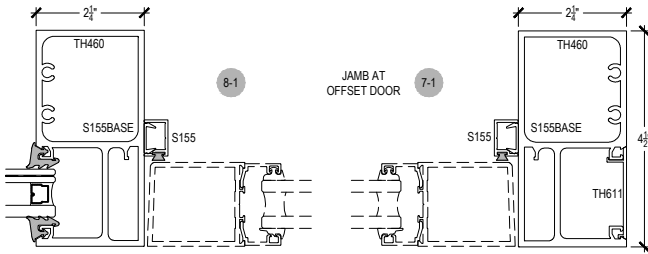

TC470 STC Series

Description: 2 1/4" X 4 1/2" Offset Glazed For 1" Glass

Function: Storefront

Detail: Horizontals

Scale: 3" = 1'-0"

SHEET 1 OF 3

Procedures, instructions, or modifications which may affect pricing and delivery, consult Arcadia customer service.

TC470 STC Series

Description: 2 1/4" X 4 1/2" Offset Glazed For 1" Glass

Function: Storefront

Detail: Verticals

Scale: 3" = 1'-0"

SHEET 2 OF 3

Procedures, instructions, or modifications which may affect pricing and delivery, consult Arcadia customer service.

TC470 STC Series

Description: 2 1/4" X 4 1/2" Offset Glazed For 1" Glass

Function: Storefront

Detail: Doors

Scale: 3" = 1'-0"

SHEET 3 OF 3

Setting Block [1" x 1 1/2" x 4"]
SB_1.000X0.2500X4

Procedures, instructions, or modifications which may affect pricing and delivery, consult Arcadia customer service.