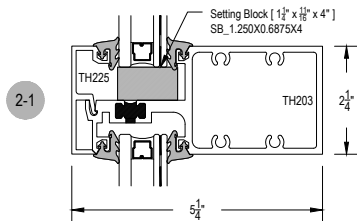

TC570 STC Series

Description: 2 1/4" X 5 1/4" Captured Glazed For 1" Glass

Function: Window Wall

Detail: Horizontals

Scale: 3" = 1'-0"

SHEET 1 OF 2

SCREW SPLINE
OUTSIDE SET

TC570 STC Series

Description: 2 1/4" X 5 1/4" Captured Glazed For 1" Glass
 Function: Window Wall
 Detail: Verticals, Doors
 Scale: 3" = 1'-0"