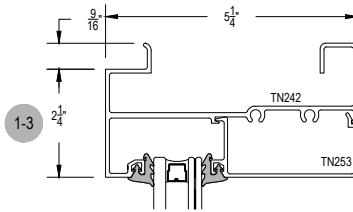

TC570 STC Series

Description: 2 1/4" X 5 1/4" Captured Glazed For 1" Glass

Function: Window Wall

Detail: Horizontals

Scale: 3" = 1'-0"

SHEET 1 OF 2

SCREW SPLINE
OUTSIDE SET

TC570 STC Series

Description: 2 1/4" X 5 1/4" Captured Glazed For 1" Glass
 Function: Window Wall
 Detail: Verticals, Doors
 Scale: 3" = 1'-0"