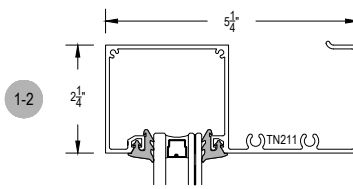

TC570 STC Series

Description: 2 1/4" X 5 1/4" Captured Glazed For 1" Glass

Function: Window Wall

Detail: Horizontals

Scale: 3" = 1'-0"

SHEET 1 OF 2

SCREW SPLINE
OUTSIDE SET

TC570 STC Series

Description: 2 1/4" X 5 1/4" Captured Glazed For 1" Glass
 Function: Window Wall
 Detail: Verticals, Doors
 Scale: 3" = 1'-0"