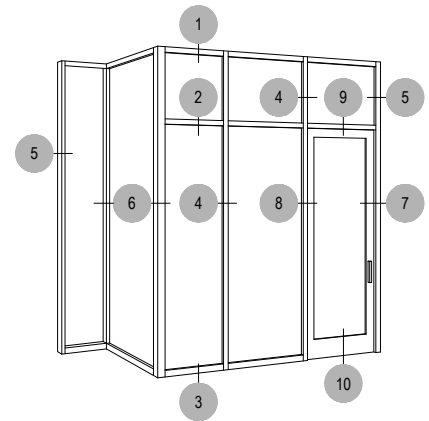

TC570 STC Series

Description: 2 1/4" X 5 1/4" Captured Glazed For 1" Glass

Function: Window Wall

Detail: Horizontals

Scale: 3" = 1'-0"

SHEET 1 OF 2

SCREW SPLINE
OUTSIDE SET

TC570 STC Series

Description: 2 1/4" X 5 1/4" Captured Glazed For 1" Glass
 Function: Window Wall
 Detail: Verticals, Doors
 Scale: 3" = 1'-0"