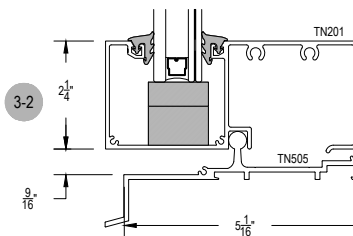

TC570 STC Series

Description: 2 1/4" X 5 1/4" Captured Glazed For 1" Glass

Function: Window Wall

Detail: Horizontals

Scale: 3" = 1'-0"

SHEET 1 OF 2

SCREW SPLINE
OUTSIDE SET

TC570 STC Series

Description: 2 1/4" X 5 1/4" Captured Glazed For 1" Glass
 Function: Window Wall
 Detail: Verticals, Doors
 Scale: 3" = 1'-0"