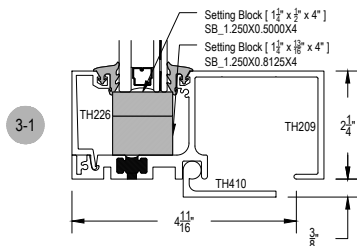

TC570 STC Series

Description: 2 1/4" X 5 1/4" Captured Glazed For 1" Glass

Function: Window Wall

Detail: Horizontals

Scale: 3" = 1'-0"

SHEET 1 OF 2

SCREW SPLINE
OUTSIDE SET

TC570 STC Series

Description: 2 1/4" X 5 1/4" Captured Glazed For 1" Glass
 Function: Window Wall
 Detail: Verticals, Doors
 Scale: 3" = 1'-0"