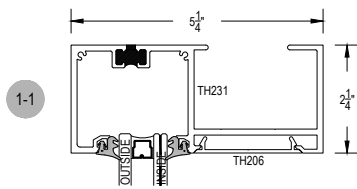

TC570 STC Series

Description: 2 1/4" X 5 1/4" Captured Glazed For 1" Glass

Function: Window Wall

Detail: Horizontals

Scale: 3" = 1'-0"

SHEET 1 OF 2

SCREW SPLINE
OUTSIDE SET

TC570 STC Series

Description: 2 1/4" X 5 1/4" Captured Glazed For 1" Glass
 Function: Window Wall
 Detail: Verticals, Doors
 Scale: 3" = 1'-0"