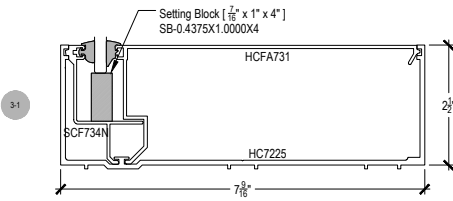

Offset Glazed

Side Load

AF7250 Series

Description: 2 1/2" X 7 1/4" Captured Glazed For 1/4" Glass

Function: Window Wall

Detail: Horizontals, Verticals

Scale: 3" = 1'-0"

SHEET 1 OF 1

COMPENSATING STICK
INSIDE SET