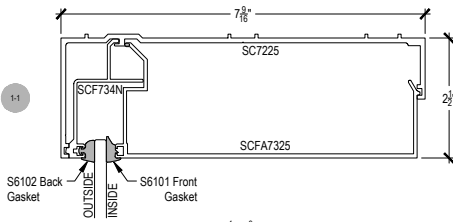

Offset Glazed

Side Load

AF7250 Series

Description: 2 1/2" X 7 1/4" Captured Glazed For 1/4" Glass

Function: Window Wall

Detail: Horizontals, Verticals

Scale: 3" = 1'-0"

SHEET 1 OF 1

COMPENSATING STICK
INSIDE SET