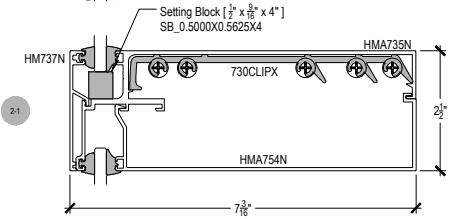

Offset Glazed

Side Load

AF7250 Series

Description: 2 1/2" X 7 1/4" Captured Glazed For 1/4" Glass

Function: Window Wall

Detail: Horizontals, Verticals

Scale: 3" = 1'-0"

SHEET 1 OF 1

COMPENSATING STICK
INSIDE SET