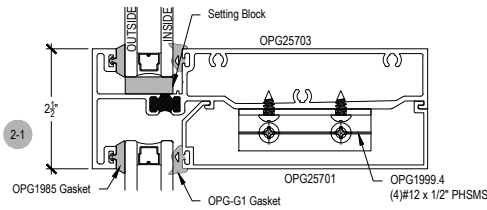

Offset Glazed Side Load Thermal
Optional Projected Cover Cap Available

T500 (OPG25700) Series

Description: 2 1/2" X 7" With 1/4" - 1" Glass

Function: Curtain Wall

Detail: Horizontals, Verticals

Scale: 3" = 1'-0"

SHEET 1 OF 2

Offset Glazed Side Load Thermal
Optional Projected Cover Cap Available

T500 (OPG25700) Series

Description: 2 1/2" X 7" With 1/4" - 1" Glass

Function: Curtain Wall

Detail: Doors

Scale: 3" = 1'-0"