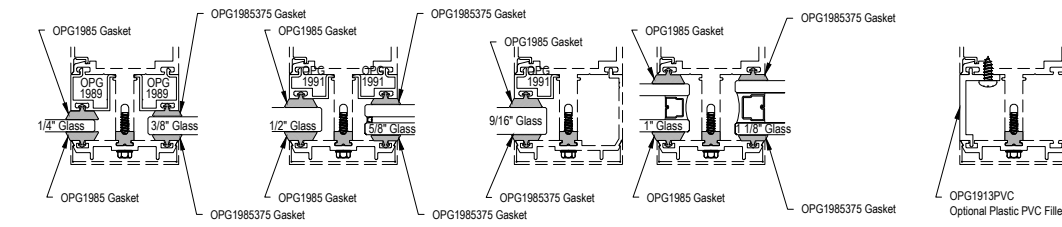

Offset Glazed Side Load Thermal
Optional Projected Cover Cap Available

T500 (OPG25700) Series

Description: 2 1/2" X 7" With 1/4" - 1" Glass

Function: Curtain Wall

Detail: Horizontals, Verticals

Scale: 3" = 1'-0"

SHEET 1 OF 2

Offset Glazed Side Load Thermal
Optional Projected Cover Cap Available

T500 (OPG25700) Series

Description: 2 1/2" X 7" With 1/4" - 1" Glass

Function: Curtain Wall

Detail: Doors

Scale: 3" = 1'-0"