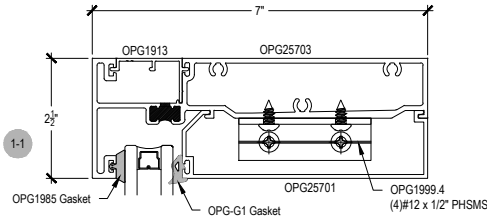

Offset Glazed Side Load Thermal
Optional Projected Cover Cap Available

T500 (OPG25700) Series

Description: 2 1/2" X 7" With 1/4" - 1" Glass

Function: Curtain Wall

Detail: Horizontals, Verticals

Scale: 3" = 1'-0"

SHEET 1 OF 2

Offset Glazed Side Load Thermal
Optional Projected Cover Cap Available

T500 (OPG25700) Series

Description: 2 1/2" X 7" With 1/4" - 1" Glass

Function: Curtain Wall

Detail: Doors

Scale: 3" = 1'-0"