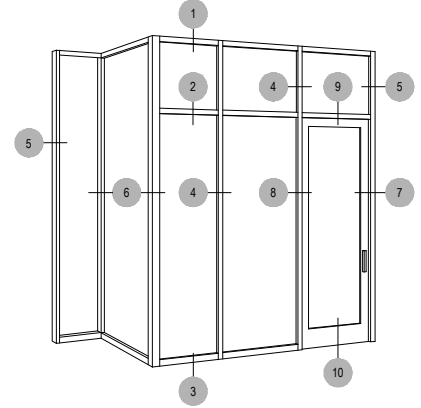

Offset Glazed Side Load Thermal
Optional Projected Cover Cap Available

T500 (OPG25700) Series

Description: 2 1/2" X 7" With 1/4" - 1" Glass

Function: Curtain Wall

Detail: Horizontals, Verticals

Scale: 3" = 1'-0"

SHEET 1 OF 2

Offset Glazed Side Load Thermal
Optional Projected Cover Cap Available

T500 (OPG25700) Series

Description: 2 1/2" X 7" With 1/4" - 1" Glass

Function: Curtain Wall

Detail: Doors

Scale: 3" = 1'-0"