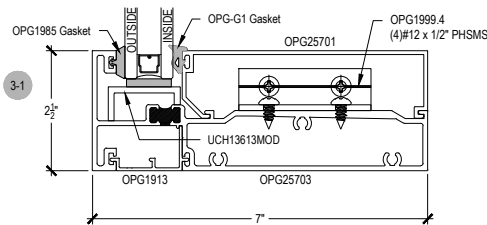

Offset Glazed Side Load Thermal
Optional Projected Cover Cap Available

T500 (OPG25700) Series

Description: 2 1/2" X 7" With 1/4" - 1" Glass

Function: Curtain Wall

Detail: Horizontals, Verticals

Scale: 3" = 1'-0"

SHEET 1 OF 2

Offset Glazed Side Load Thermal
Optional Projected Cover Cap Available

T500 (OPG25700) Series

Description: 2 1/2" X 7" With 1/4" - 1" Glass

Function: Curtain Wall

Detail: Doors

Scale: 3" = 1'-0"