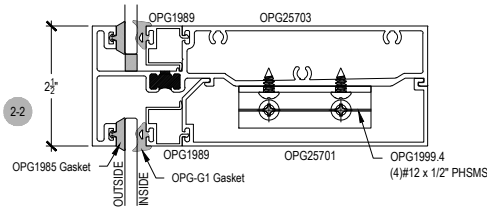

Offset Glazed Side Load Thermal
Optional Projected Cover Cap Available

T500 (OPG25700) Series

Description: 2 1/2" X 7" With 1/4" - 1" Glass

Function: Curtain Wall

Detail: Horizontals, Verticals

Scale: 3" = 1'-0"

SHEET 1 OF 2

Offset Glazed Side Load Thermal
Optional Projected Cover Cap Available

T500 (OPG25700) Series

Description: 2 1/2" X 7" With 1/4" - 1" Glass

Function: Curtain Wall

Detail: Doors

Scale: 3" = 1'-0"