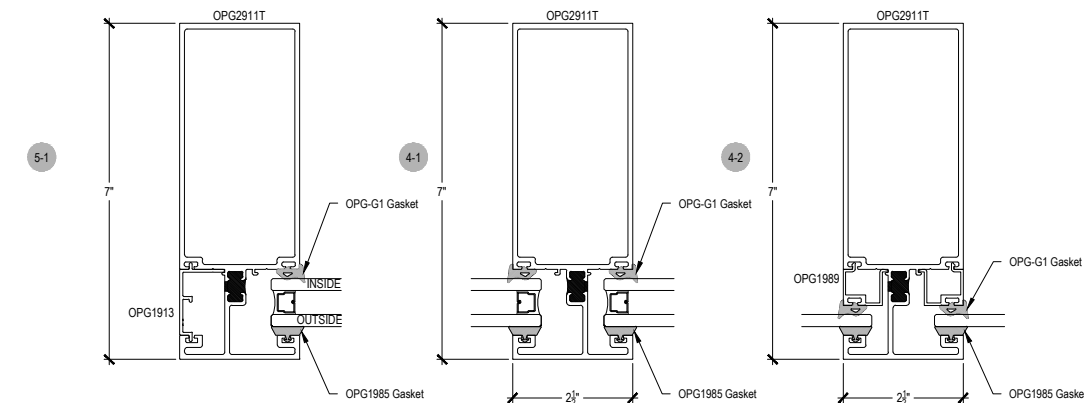

Offset Glazed Side Load Thermal
Optional Projected Cover Cap Available

T500 (OPG25700) Series

Description: 2 1/2" X 7" With 1/4" - 1" Glass

Function: Curtain Wall

Detail: Horizontals, Verticals

Scale: 3" = 1'-0"

SHEET 1 OF 2

Offset Glazed Side Load Thermal
Optional Projected Cover Cap Available

T500 (OPG25700) Series

Description: 2 1/2" X 7" With 1/4" - 1" Glass

Function: Curtain Wall

Detail: Doors

Scale: 3" = 1'-0"