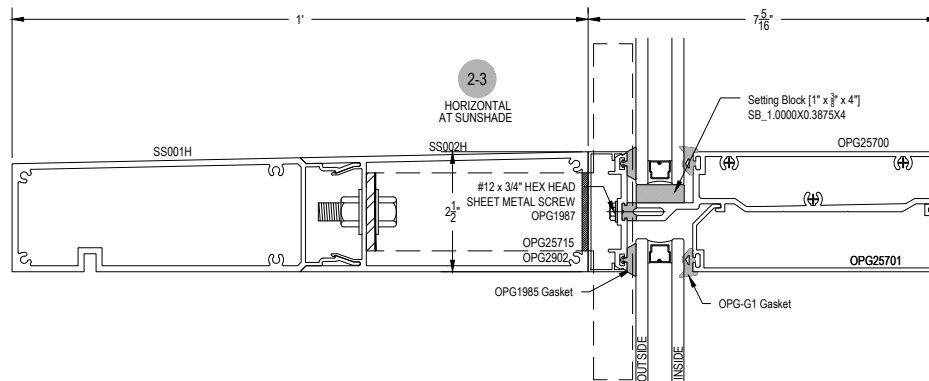

UW2571 Series

Description: 2 1/2" X 7 5/16" Offset Glazed For 1" Glass

Function: Unitized Wall System

Detail: Horizontals

Scale: 3" = 1'-0"

UW2571 Series

Description: 2 1/2" X 7 5/16" Offset Glazed For 1" Glass

Function: Unitized Wall System

Detail: Verticals

Scale: 3" = 1'-0"

SHEET 2 OF 3

UW2571 Series

Description: 2 1/2" X 7 5/16" Offset Glazed For 1" Glass

Function: Unitized Wall System

Detail: Doors

Scale: 3" = 1'-0"