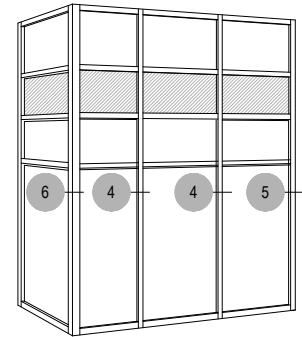

UW2571 Series

Description: 2 1/2" X 7 5/16" Offset Glazed For 1" Glass

Function: Unitized Wall System

Detail: Horizontals

Scale: 3" = 1'-0"

UW2571 Series

Description: 2 1/2" X 7 5/16" Offset Glazed For 1" Glass

Function: Unitized Wall System

Detail: Verticals

Scale: 3" = 1'-0"

SHEET 2 OF 3

UW2571 Series

Description: 2 1/2" X 7 5/16" Offset Glazed For 1" Glass

Function: Unitized Wall System

Detail: Doors

Scale: 3" = 1'-0"