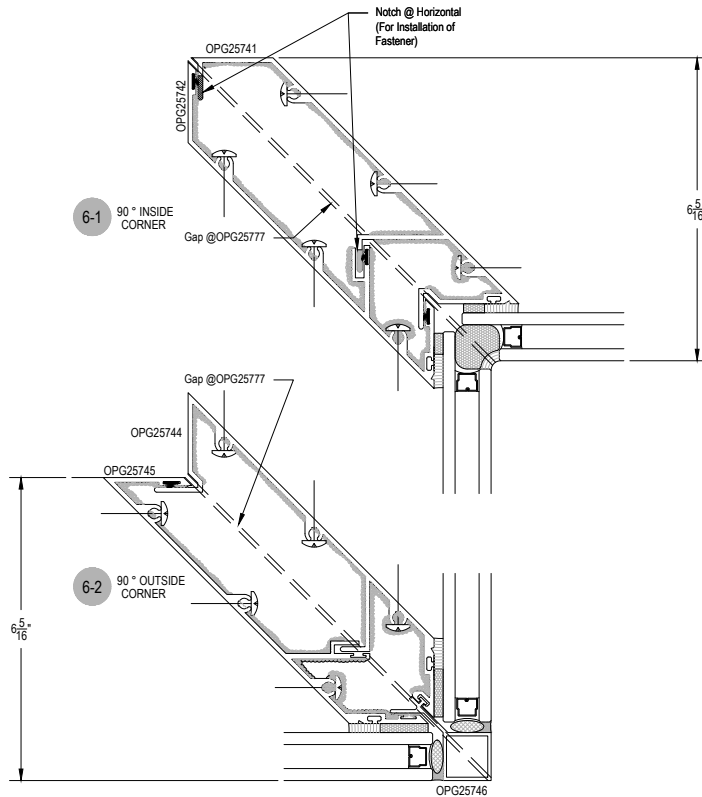

UW2571 Series

Description: 2 1/2" X 7 5/16" Offset Glazed For 1" Glass

Function: Unitized Wall System

Detail: Horizontals

Scale: 3" = 1'-0"

UW2571 Series

Description: 2 1/2" X 7 5/16" Offset Glazed For 1" Glass

Function: Unitized Wall System

Detail: Verticals

Scale: 3" = 1'-0"

SHEET 2 OF 3

UW2571 Series

Description: 2 1/2" X 7 5/16" Offset Glazed For 1" Glass

Function: Unitized Wall System

Detail: Doors

Scale: 3" = 1'-0"