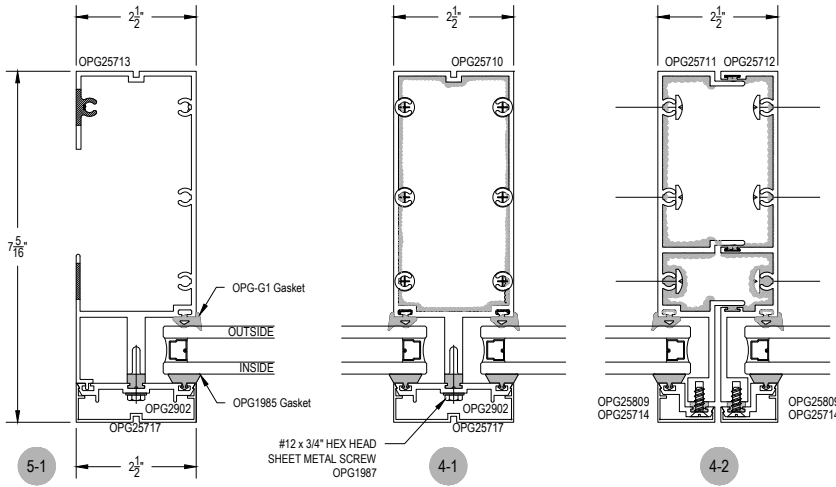

UW2571 Series

Description: 2 1/2" X 7 5/16" Offset Glazed For 1" Glass

Function: Unitized Wall System

Detail: Horizontals

Scale: 3" = 1'-0"

UW2571 Series

Description: 2 1/2" X 7 5/16" Offset Glazed For 1" Glass

Function: Unitized Wall System

Detail: Verticals

Scale: 3" = 1'-0"

SHEET 2 OF 3

UW2571 Series

Description: 2 1/2" X 7 5/16" Offset Glazed For 1" Glass

Function: Unitized Wall System

Detail: Doors

Scale: 3" = 1'-0"