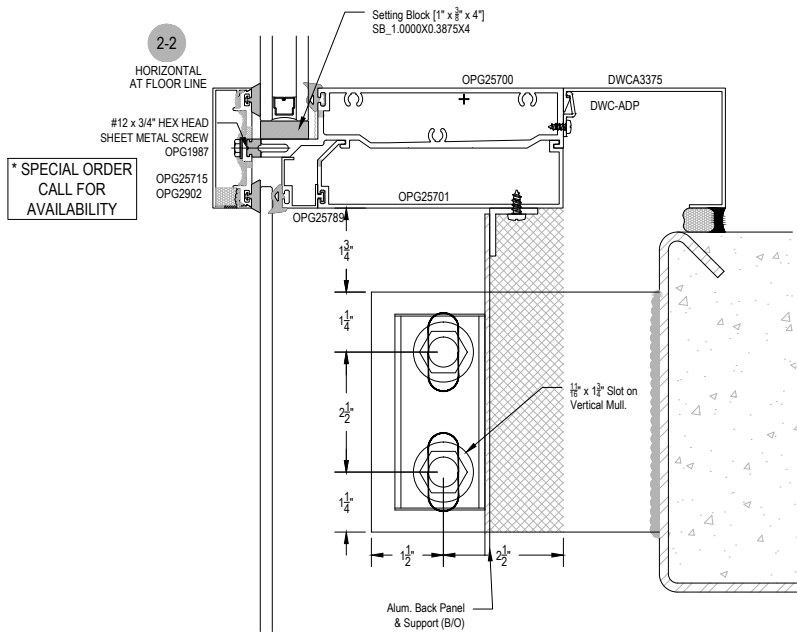

UW2571 Series

Description: 2 1/2" X 7 5/16" Offset Glazed For 1" Glass

Function: Unitized Wall System

Detail: Horizontals

Scale: 3" = 1'-0"

UW2571 Series

Description: 2 1/2" X 7 5/16" Offset Glazed For 1" Glass

Function: Unitized Wall System

Detail: Verticals

Scale: 3" = 1'-0"

SHEET 2 OF 3

UW2571 Series

Description: 2 1/2" X 7 5/16" Offset Glazed For 1" Glass

Function: Unitized Wall System

Detail: Doors

Scale: 3" = 1'-0"