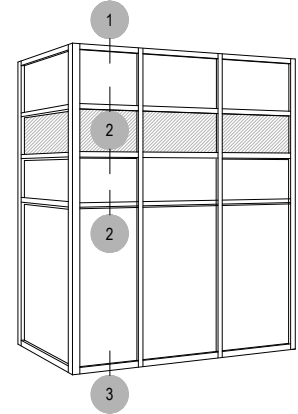

UW2571 Series

Description: 2 1/2" X 7 5/16" Offset Glazed For 1" Glass

Function: Unitized Wall System

Detail: Horizontals

Scale: 3" = 1'-0"

UW2571 Series

Description: 2 1/2" X 7 5/16" Offset Glazed For 1" Glass

Function: Unitized Wall System

Detail: Verticals

Scale: 3" = 1'-0"

SHEET 2 OF 3

UW2571 Series

Description: 2 1/2" X 7 5/16" Offset Glazed For 1" Glass

Function: Unitized Wall System

Detail: Doors

Scale: 3" = 1'-0"