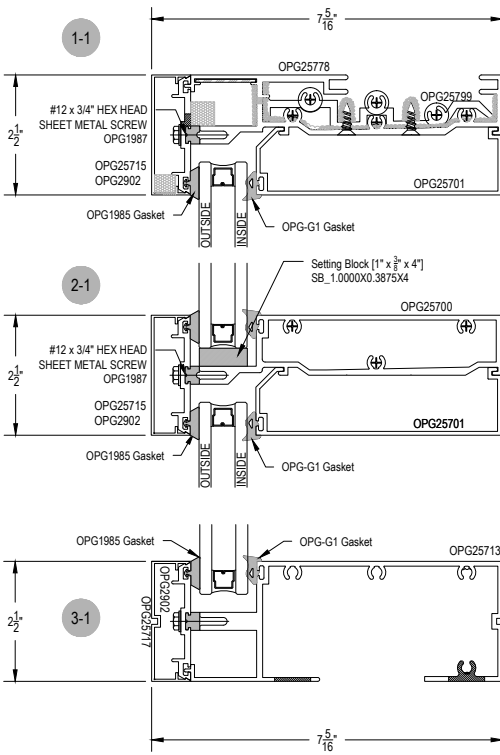

UW2571 Series

Description: 2 1/2" X 7 5/16" Offset Glazed For 1" Glass

Function: Unitized Wall System

Detail: Horizontals

Scale: 3" = 1'-0"

UW2571 Series

Description: 2 1/2" X 7 5/16" Offset Glazed For 1" Glass

Function: Unitized Wall System

Detail: Verticals

Scale: 3" = 1'-0"

SHEET 2 OF 3

UW2571 Series

Description: 2 1/2" X 7 5/16" Offset Glazed For 1" Glass

Function: Unitized Wall System

Detail: Doors

Scale: 3" = 1'-0"