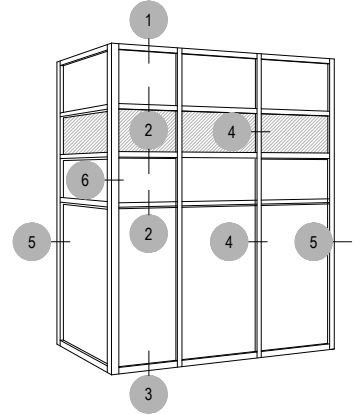

Offset Glass

Side Load

# UW3091 Series

Description: 3" X 9" Offset Glazed For 1" Glass

Function: Unitized Wall System

Detail: Horizontals and Verticals

Scale: 3" = 1'-0"

Offset Glass

Side Load

# UW3091 Series

Description: 3" X 9" Offset Glazed For 1" Glass

Function: Unitized Wall System

Detail: Doors

Scale: 3" = 1'-0"

SHEET 2 OF 2

9-1

7-1