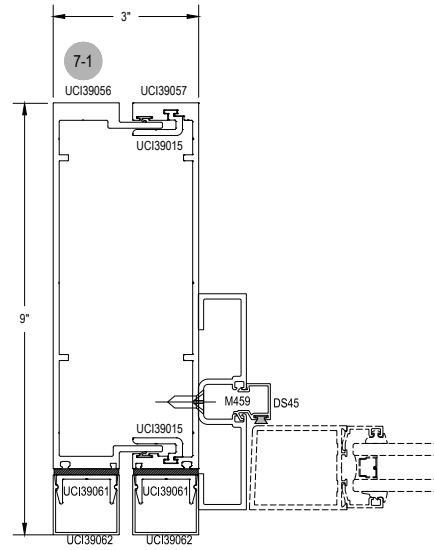

# UW3091 Series

Description: 3" X 9" Offset Glazed For 1" Glass

Function: Unitized Wall System

Detail: Horizontals and Verticals

Scale: 3" = 1'-0"

Offset Glass

Side Load

# UW3091 Series

Description: 3" X 9" Offset Glazed For 1" Glass

Function: Unitized Wall System

Detail: Doors

Scale: 3" = 1'-0"

SHEET 2 OF 2

9-1

7-1

8-1

10-1

10-2

10-3