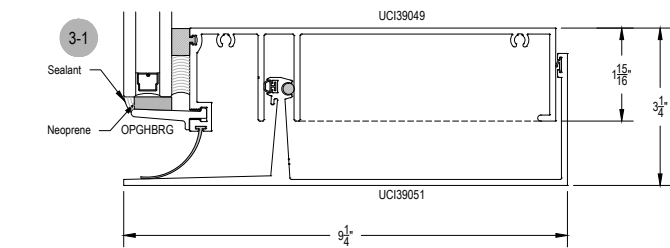

Offset Glass

Side Load

# UW3091 Series

Description: 3" X 9" Offset Glazed For 1" Glass

Function: Unitized Wall System

Detail: Horizontals and Verticals

Scale: 3" = 1'-0"

Offset Glass

Side Load

# UW3091 Series

Description: 3" X 9" Offset Glazed For 1" Glass

Function: Unitized Wall System

Detail: Doors

Scale: 3" = 1'-0"

SHEET 2 OF 2

9-1

7-1