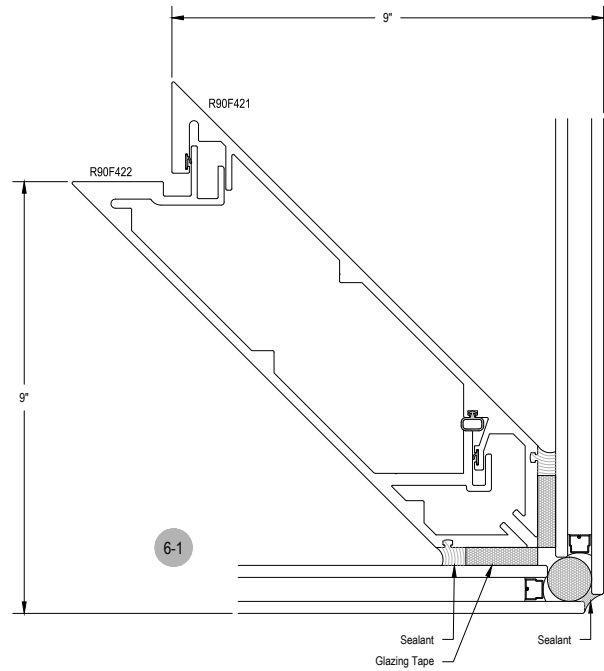

Offset Glass

Side Load

# UW3091 Series

Description: 3" X 9" Offset Glazed For 1" Glass

Function: Unitized Wall System

Detail: Horizontals and Verticals

Scale: 3" = 1'-0"

Offset Glass

Side Load

# UW3091 Series

Description: 3" X 9" Offset Glazed For 1" Glass

Function: Unitized Wall System

Detail: Doors

Scale: 3" = 1'-0"

SHEET 2 OF 2

9-1

7-1