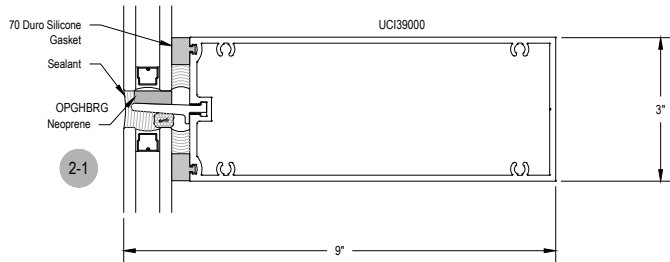

Offset Glass

Side Load

# UW3091 Series

Description: 3" X 9" Offset Glazed For 1" Glass

Function: Unitized Wall System

Detail: Horizontals and Verticals

Scale: 3" = 1'-0"

Offset Glass

Side Load

# UW3091 Series

Description: 3" X 9" Offset Glazed For 1" Glass

Function: Unitized Wall System

Detail: Doors

Scale: 3" = 1'-0"

SHEET 2 OF 2

9-1

7-1