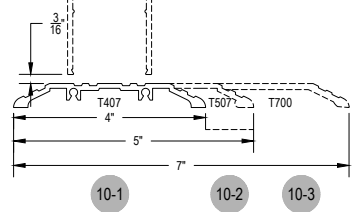

# UW3091 Series

Description: 3" X 9" Offset Glazed For 1" Glass

Function: Unitized Wall System

Detail: Horizontals and Verticals

Scale: 3" = 1'-0"

Offset Glass

Side Load

# UW3091 Series

Description: 3" X 9" Offset Glazed For 1" Glass

Function: Unitized Wall System

Detail: Doors

Scale: 3" = 1'-0"

SHEET 2 OF 2

9-1

7-1

8-1

10-1

10-2

10-3