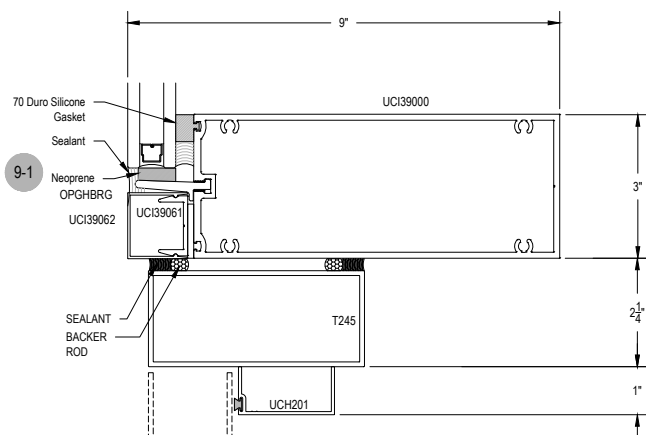

# UW3091 Series

Description: 3" X 9" Offset Glazed For 1" Glass

Function: Unitized Wall System

Detail: Horizontals and Verticals

Scale: 3" = 1'-0"

Offset Glass

Side Load

# UW3091 Series

Description: 3" X 9" Offset Glazed For 1" Glass

Function: Unitized Wall System

Detail: Doors

Scale: 3" = 1'-0"

SHEET 2 OF 2

9-1

7-1

8-1

10-1

10-2

10-3