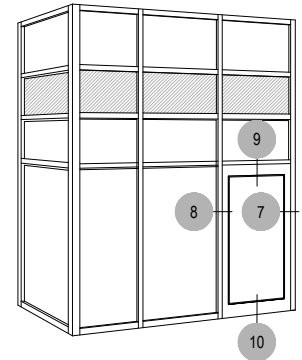

Offset Glass

Side Load

# UW3091 Series

Description: 3" X 9" Offset Glazed For 1" Glass

Function: Unitized Wall System

Detail: Horizontals and Verticals

Scale: 3" = 1'-0"

Offset Glass

Side Load

# UW3091 Series

Description: 3" X 9" Offset Glazed For 1" Glass

Function: Unitized Wall System

Detail: Doors

Scale: 3" = 1'-0"

SHEET 2 OF 2

9-1

7-1

8-1

10-1

10-2

10-3