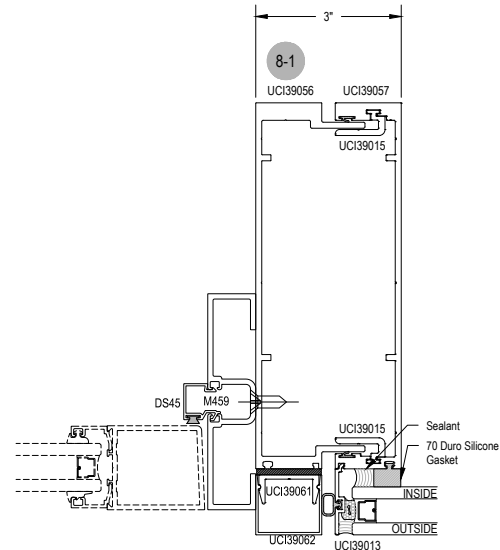

Offset Glass

Side Load

# UW3091 Series

Description: 3" X 9" Offset Glazed For 1" Glass

Function: Unitized Wall System

Detail: Horizontals and Verticals

Scale: 3" = 1'-0"

Offset Glass

Side Load

# UW3091 Series

Description: 3" X 9" Offset Glazed For 1" Glass

Function: Unitized Wall System

Detail: Doors

Scale: 3" = 1'-0"

SHEET 2 OF 2

9-1

7-1

8-1

10-1

10-2

10-3