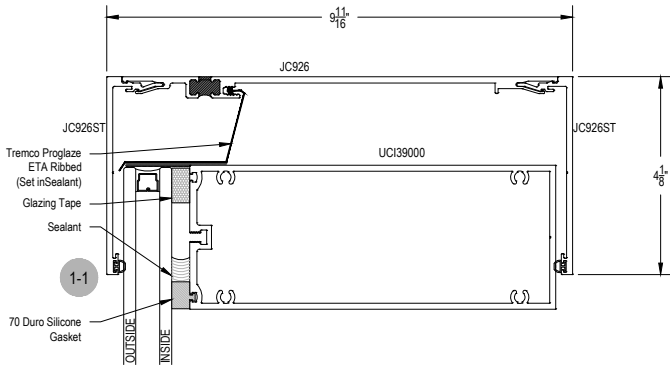

Offset Glass

Side Load

# UW3091 Series

Description: 3" X 9" Offset Glazed For 1" Glass

Function: Unitized Wall System

Detail: Horizontals and Verticals

Scale: 3" = 1'-0"

Offset Glass

Side Load

# UW3091 Series

Description: 3" X 9" Offset Glazed For 1" Glass

Function: Unitized Wall System

Detail: Doors

Scale: 3" = 1'-0"

SHEET 2 OF 2

9-1

7-1