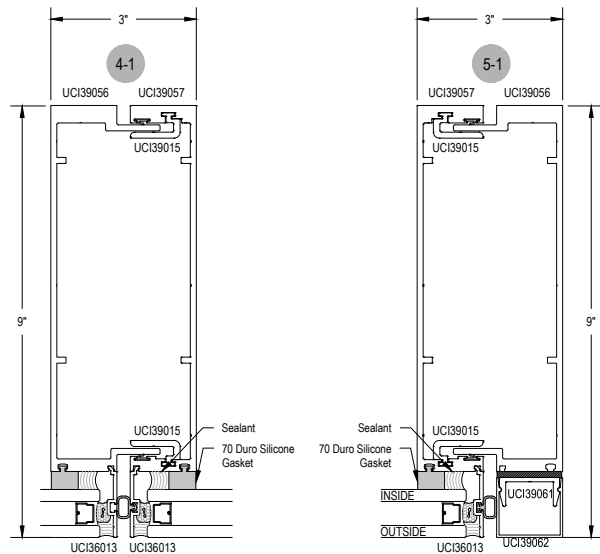

Offset Glass

Side Load

# UW3091 Series

Description: 3" X 9" Offset Glazed For 1" Glass

Function: Unitized Wall System

Detail: Horizontals and Verticals

Scale: 3" = 1'-0"

Offset Glass

Side Load

# UW3091 Series

Description: 3" X 9" Offset Glazed For 1" Glass

Function: Unitized Wall System

Detail: Doors

Scale: 3" = 1'-0"

SHEET 2 OF 2

9-1

7-1

8-1

10-1

10-2

10-3