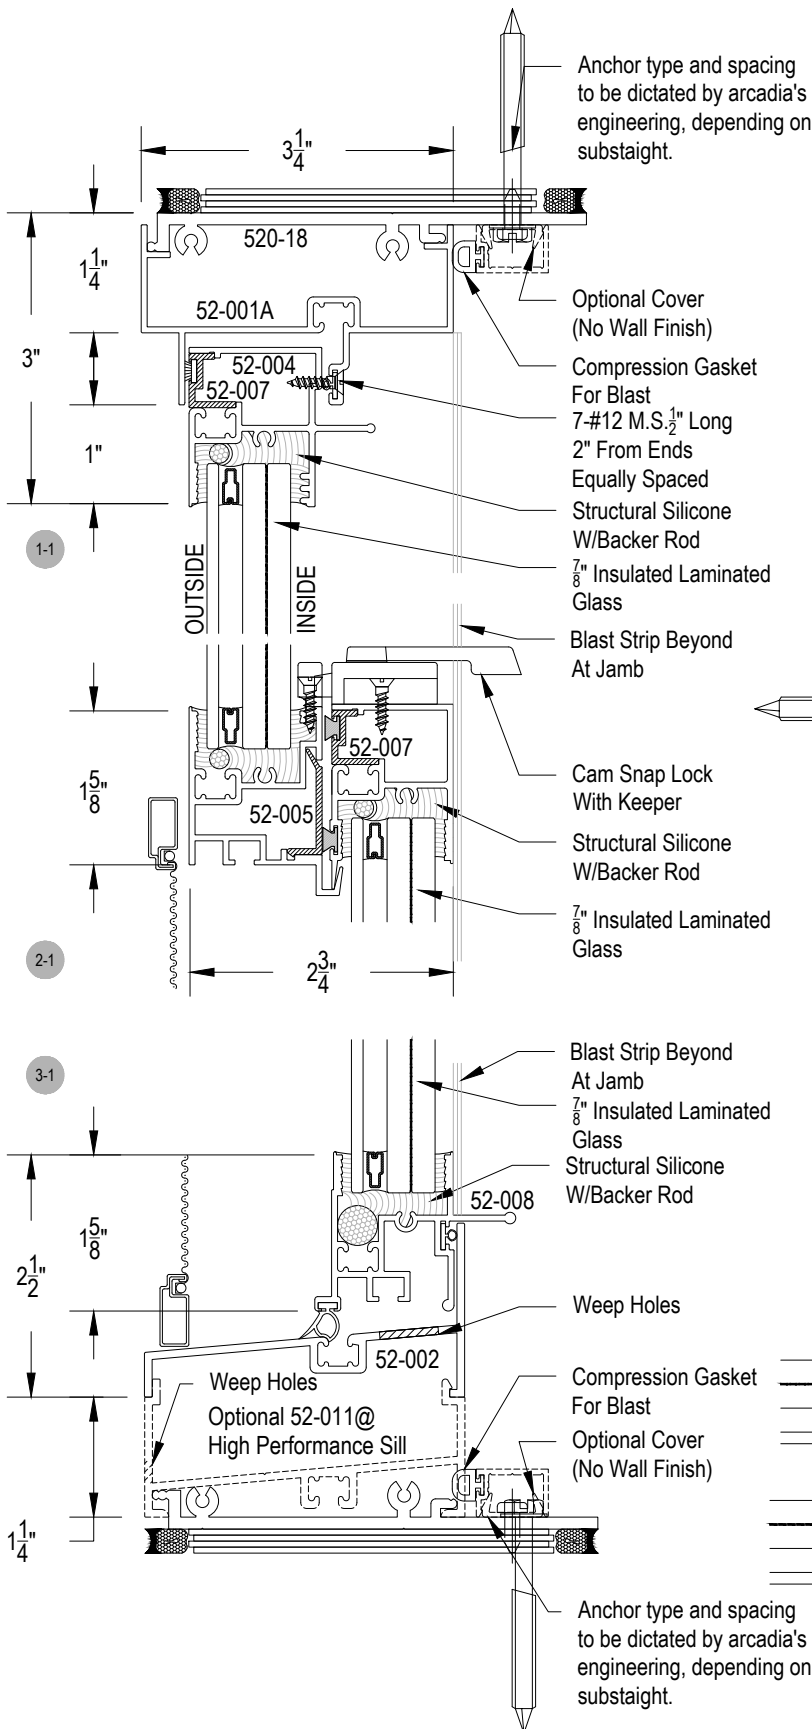

52B Series

Description: For 1/4" To 7/8" Glazing

Function: Windows

Detail: Single Hung

Scale: 6" = 1'-0"

MEETS: UFC 04-010-01 -D.O.D.

MIN. ANTITERRORISM STANDARDS FOR BUILDINGS

SHEET 1 OF 1