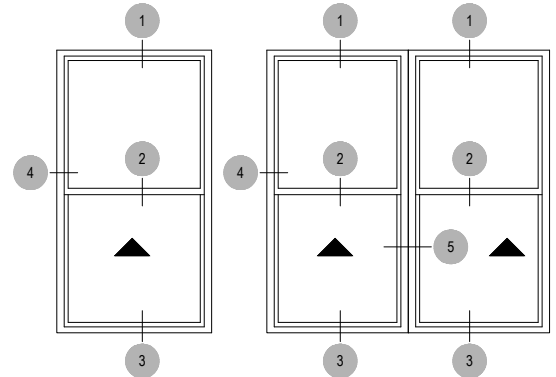

52B Series

Description: For 1/4" To 7/8" Glazing

Function: Windows

Detail: Single Hung

Scale: 6" = 1'-0"

MEETS: UFC 04-010-01 -D.O.D.

MIN. ANTITERRORISM STANDARDS FOR BUILDINGS

SHEET 1 OF 1

EXTERIOR ELEVATION
N.T.S.