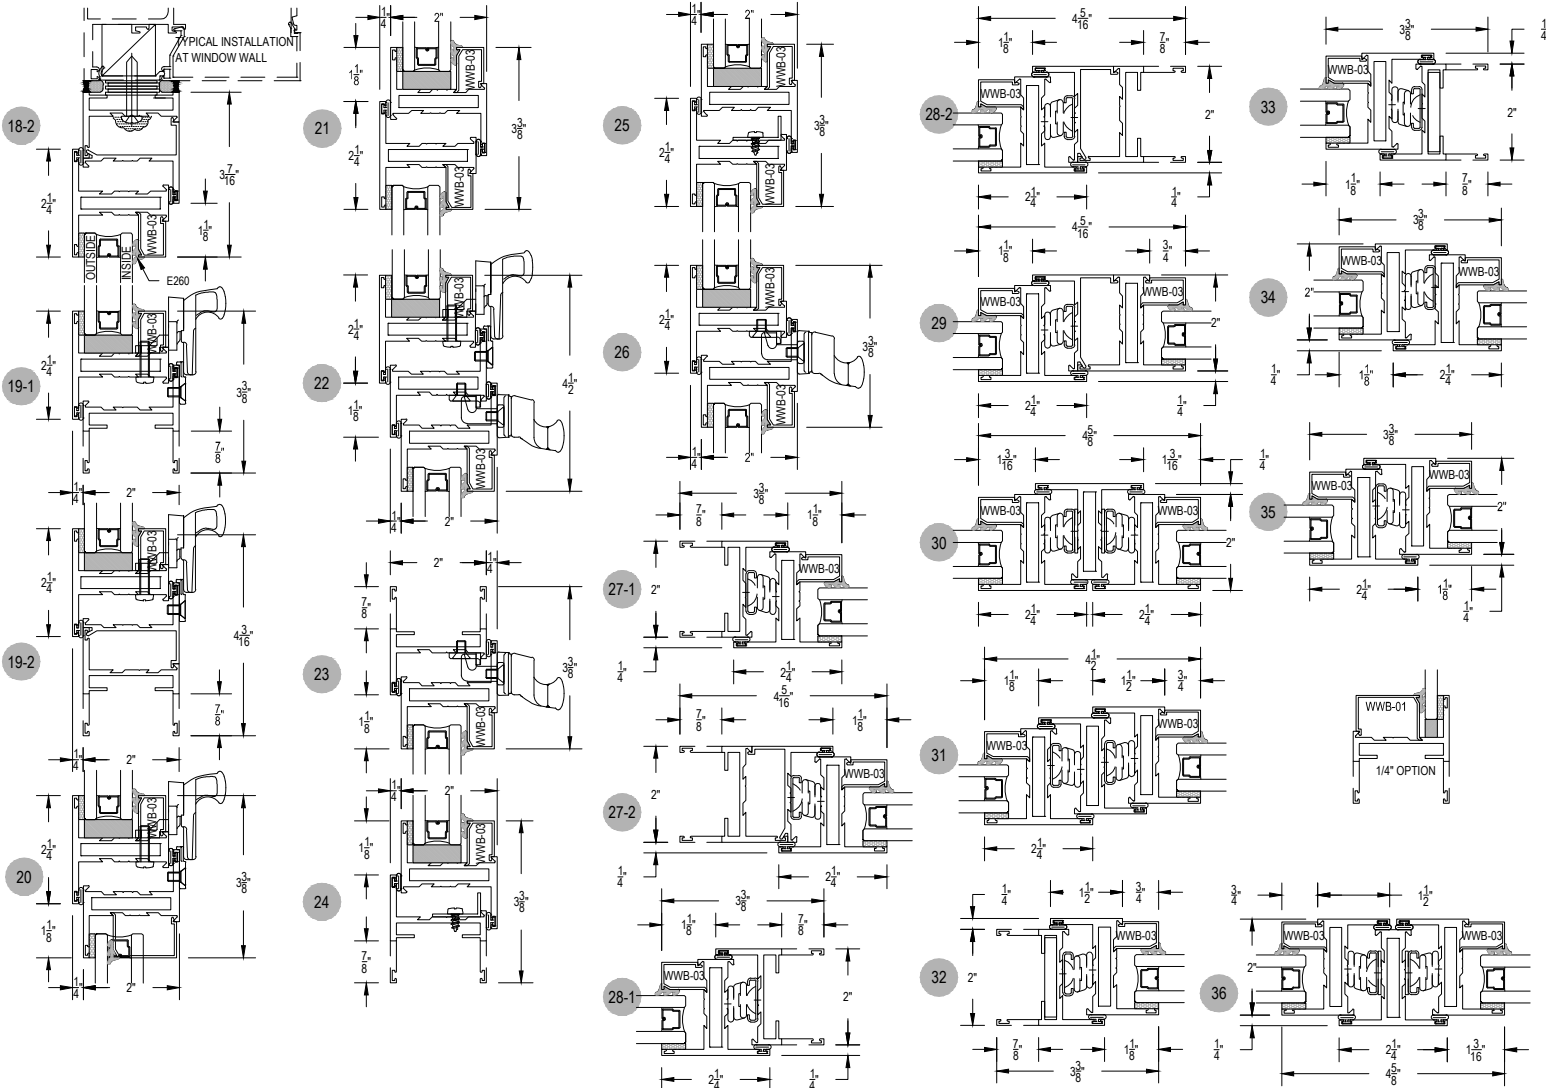

N200 Series

Description: Residential window (Outside Set)

Function: Window

Detail: Fixed, Casement, Awning, Hopper

Scale: 3" = 1'-0"

SHEET 1 OF 5

N200 Series

Description: Residential window (Outside Set)

Function: Window

Detail: Fixed, Casement, Awning, Hopper

Scale: 3" = 1'-0"

SHEET 2 OF 5

N200 Series

Description: Residential window (Inside Set)

Function: Window

Detail: Fixed, Casement, Awning, Hopper

Scale: 3" = 1'-0"

SHEET 3 OF 5

N200 Series

Description: Residential window (Inside Set)

Function: Window

Detail: Fixed, Casement, Awning, Hopper

Scale: 3" = 1'-0"

SHEET 4 OF 5

N200 Series

Description: Glazing Bead Options

Function: Window

Detail: Fixed, Casement, Awning, Hopper

Scale: 1"-0" = 1'-0" (Full)

SHEET 5 OF 5