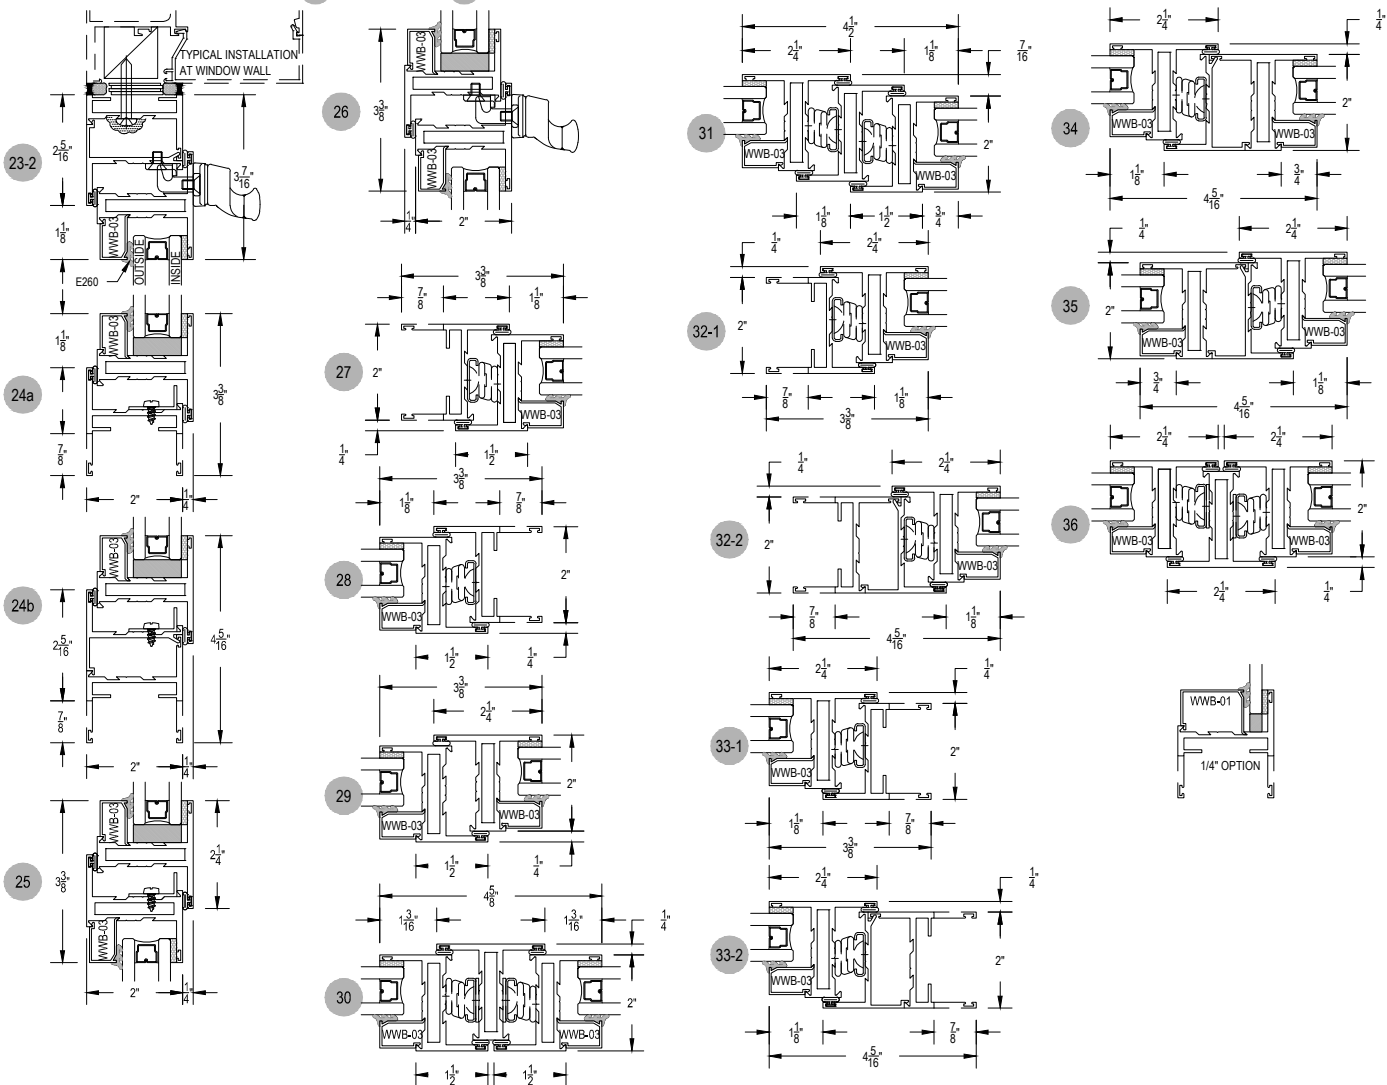

N200 Series

Description: Residential window (Outside Set)

Function: Window

Detail: Fixed, Casement, Awning, Hopper

Scale: 3" = 1'-0"

SHEET 1 OF 5

N200 Series

Description: Residential window (Outside Set)

Function: Window

Detail: Fixed, Casement, Awning, Hopper

Scale: 3" = 1'-0"

SHEET 2 OF 5

N200 Series

Description: Residential window (Inside Set)

Function: Window

Detail: Fixed, Casement, Awning, Hopper

Scale: 3" = 1'-0"

SHEET 3 OF 5

N200 Series

Description: Residential window (Inside Set)

Function: Window

Detail: Fixed, Casement, Awning, Hopper

Scale: 3" = 1'-0"

SHEET 4 OF 5

N200 Series

Description: Glazing Bead Options

Function: Window

Detail: Fixed, Casement, Awning, Hopper

Scale: 1"-0" = 1'-0" (Full)

SHEET 5 OF 5