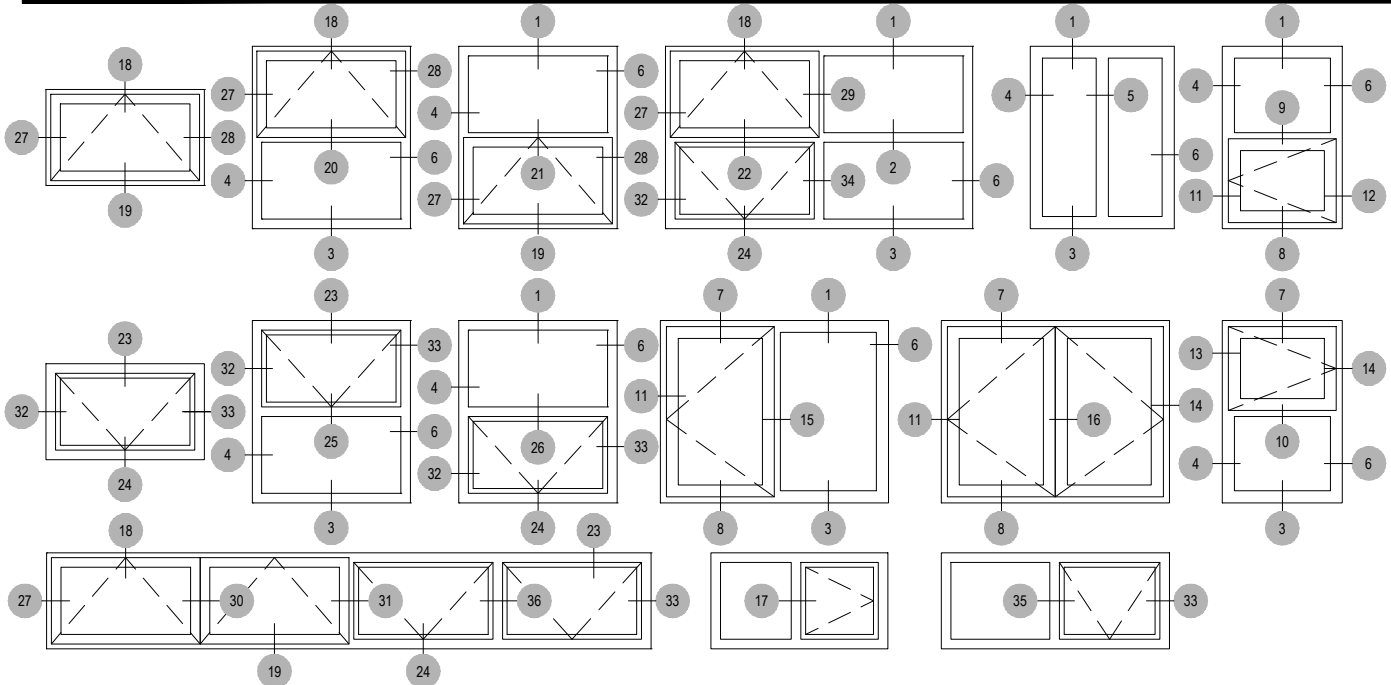

N200 Series

Description: Residential window (Outside Set)

Function: Window

Detail: Fixed, Casement, Awning, Hopper

Scale: 3" = 1'-0"

SHEET 1 OF 5

N200 Series

Description: Residential window (Outside Set)

Function: Window

Detail: Fixed, Casement, Awning, Hopper

Scale: 3" = 1'-0"

SHEET 2 OF 5

N200 Series

Description: Residential window (Inside Set)

Function: Window

Detail: Fixed, Casement, Awning, Hopper

Scale: 3" = 1'-0"

SHEET 3 OF 5

N200 Series

Description: Residential window (Inside Set)

Function: Window

Detail: Fixed, Casement, Awning, Hopper

Scale: 3" = 1'-0"

SHEET 4 OF 5

N200 Series

Description: Glazing Bead Options

Function: Window

Detail: Fixed, Casement, Awning, Hopper

Scale: 1"-0" = 1'-0" (Full)

SHEET 5 OF 5