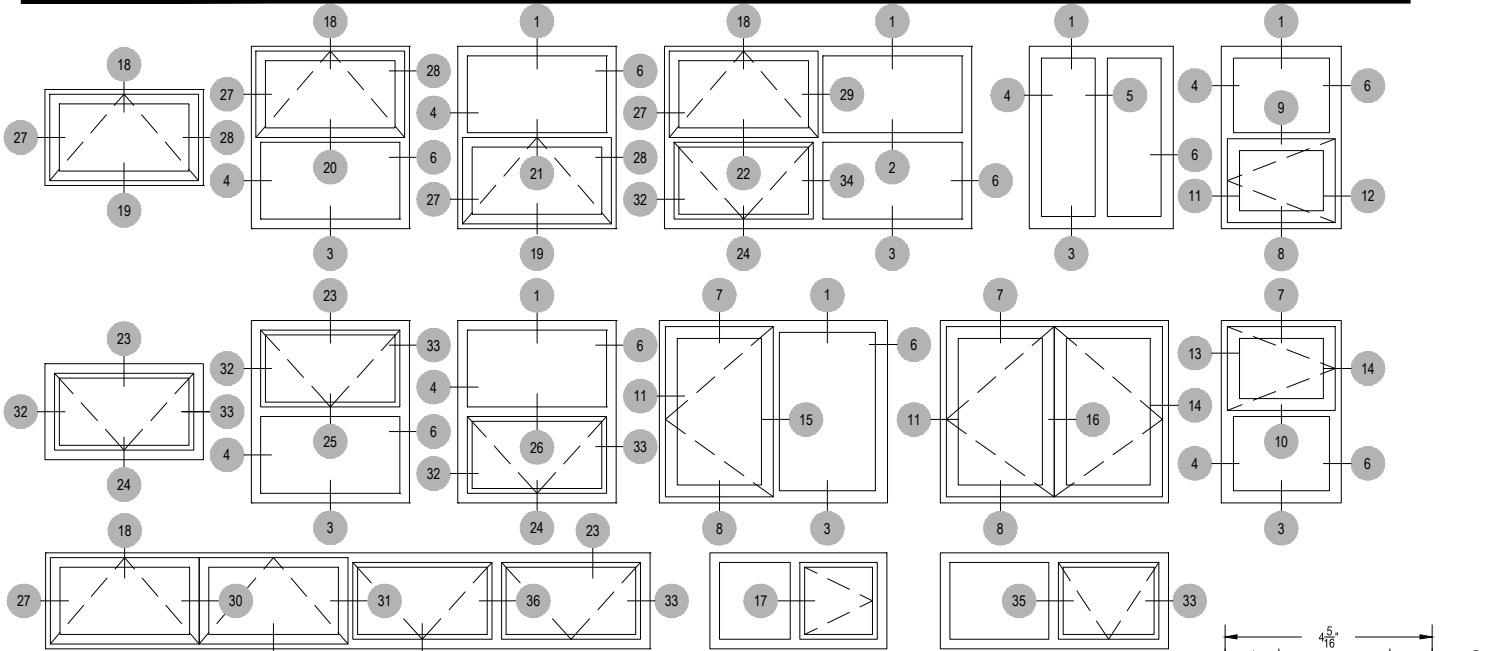

N200 Series

Description: Residential window (Outside Set)

Function: Window

Detail: Fixed, Casement, Awning, Hopper

Scale: 3" = 1'-0"

SHEET 1 OF 5

N200 Series

Description: Residential window (Outside Set)

Function: Window

Detail: Fixed, Casement, Awning, Hopper

Scale: 3" = 1'-0"

SHEET 2 OF 5

N200 Series

Description: Residential window (Inside Set)

Function: Window

Detail: Fixed, Casement, Awning, Hopper

Scale: 3" = 1'-0"

SHEET 3 OF 5

N200 Series

Description: Residential window (Inside Set)

Function: Window

Detail: Fixed, Casement, Awning, Hopper

Scale: 3" = 1'-0"

SHEET 4 OF 5

N200 Series

Description: Glazing Bead Options

Function: Window

Detail: Fixed, Casement, Awning, Hopper

Scale: 1"-0" = 1'-0" (Full)

SHEET 5 OF 5