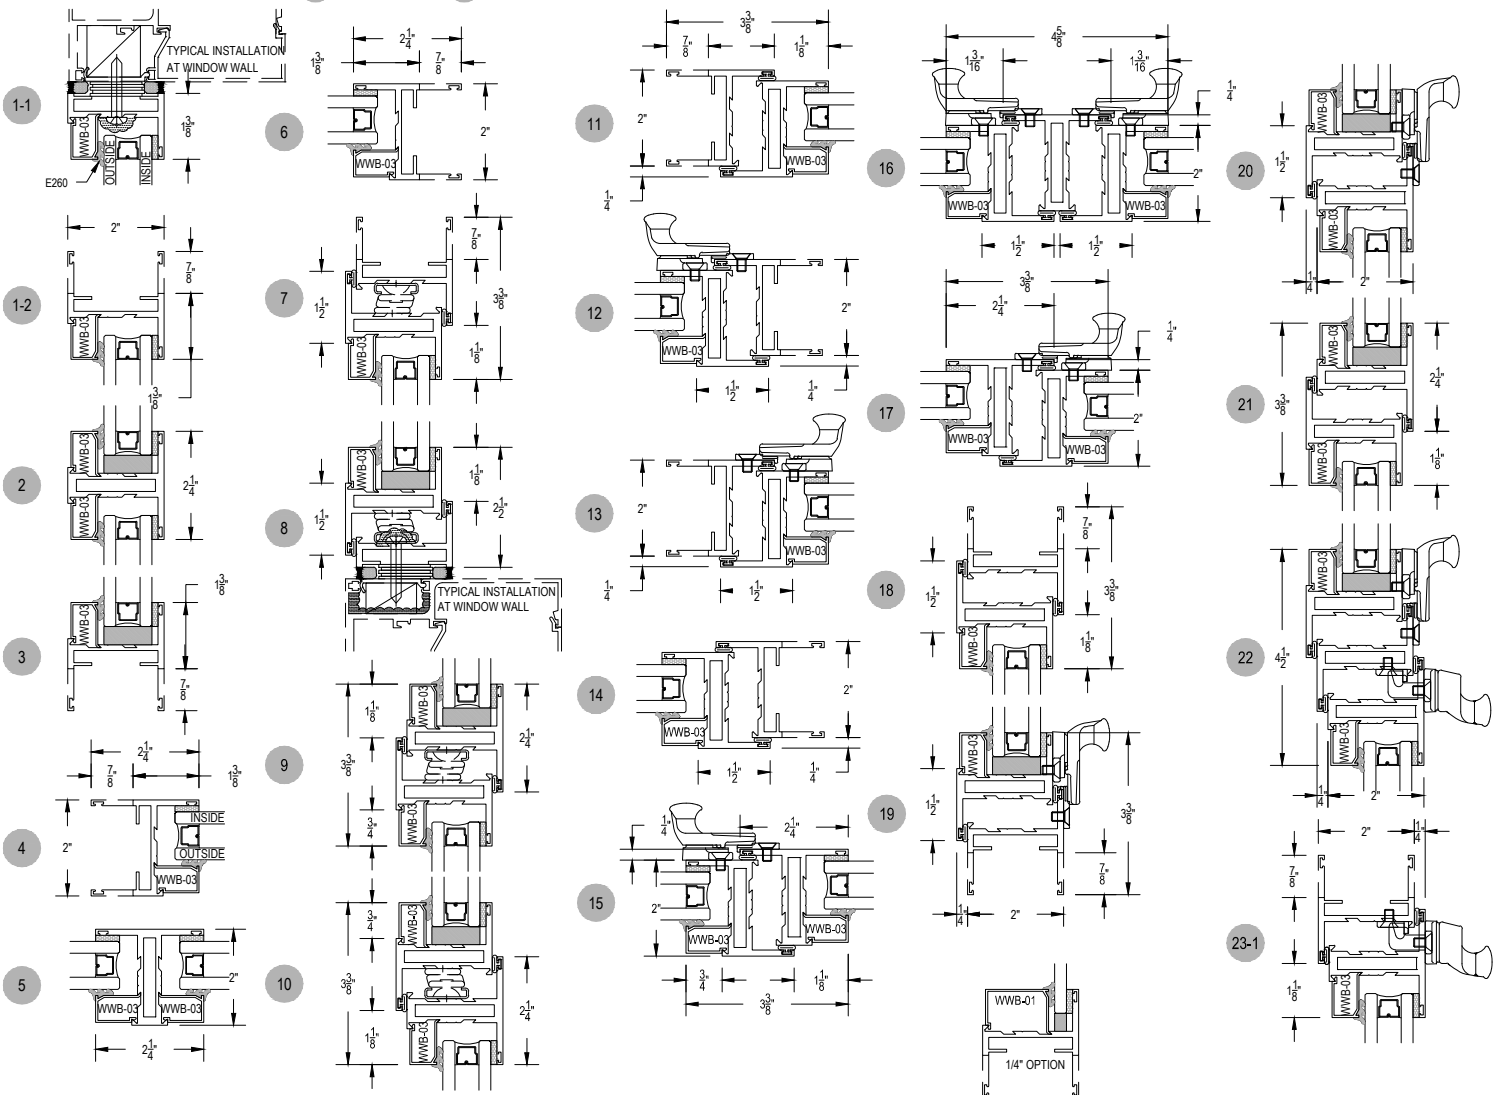

N200 Series

Description: Residential window (Outside Set)

Function: Window

Detail: Fixed, Casement, Awning, Hopper

Scale: 3" = 1'-0"

SHEET 1 OF 5

N200 Series

Description: Residential window (Outside Set)

Function: Window

Detail: Fixed, Casement, Awning, Hopper

Scale: 3" = 1'-0"

SHEET 2 OF 5

N200 Series

Description: Residential window (Inside Set)

Function: Window

Detail: Fixed, Casement, Awning, Hopper

Scale: 3" = 1'-0"

SHEET 3 OF 5

N200 Series

Description: Residential window (Inside Set)

Function: Window

Detail: Fixed, Casement, Awning, Hopper

Scale: 3" = 1'-0"

SHEET 4 OF 5

N200 Series

Description: Glazing Bead Options

Function: Window

Detail: Fixed, Casement, Awning, Hopper

Scale: 1"-0" = 1'-0" (Full)

SHEET 5 OF 5