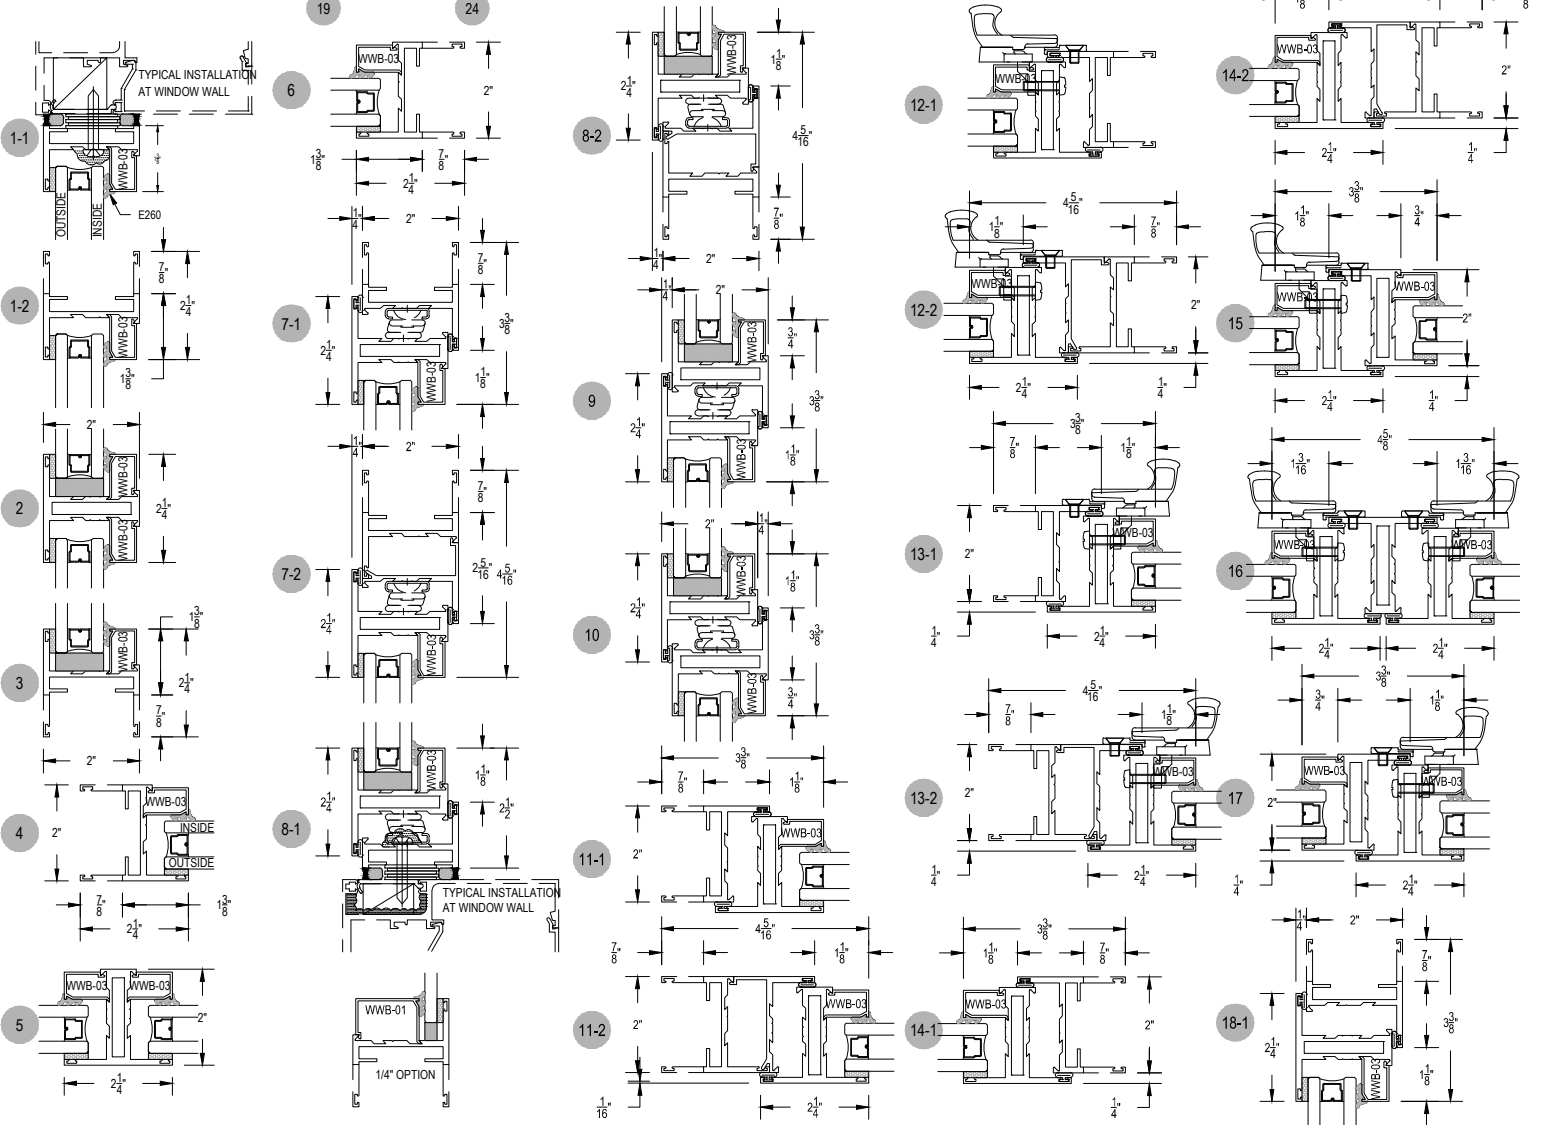

N200 Series

Description: Residential window (Outside Set)

Function: Window

Detail: Fixed, Casement, Awning, Hopper

Scale: 3" = 1'-0"

SHEET 1 OF 5

N200 Series

Description: Residential window (Outside Set)

Function: Window

Detail: Fixed, Casement, Awning, Hopper

Scale: 3" = 1'-0"

SHEET 2 OF 5

N200 Series

Description: Residential window (Inside Set)

Function: Window

Detail: Fixed, Casement, Awning, Hopper

Scale: 3" = 1'-0"

SHEET 3 OF 5

N200 Series

Description: Residential window (Inside Set)

Function: Window

Detail: Fixed, Casement, Awning, Hopper

Scale: 3" = 1'-0"

SHEET 4 OF 5