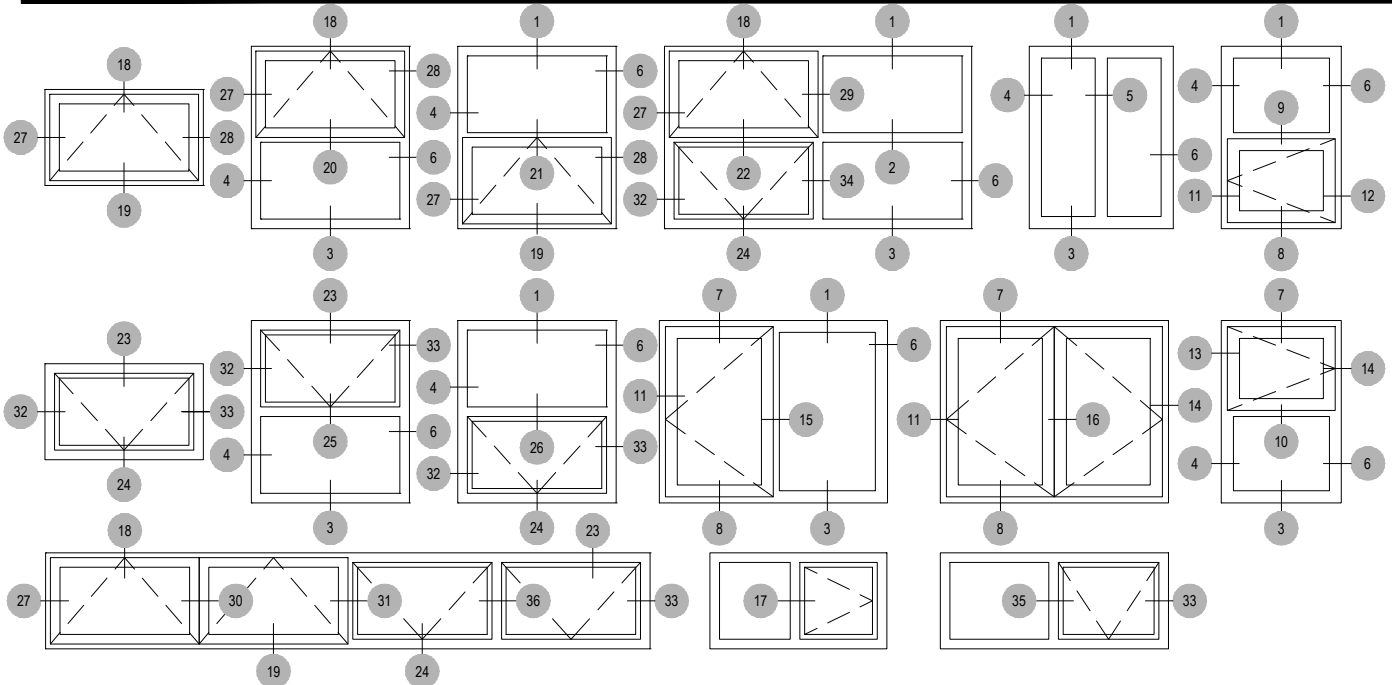

N200 Series

Description: Residential window (Outside Set)

Function: Window

Detail: Fixed, Casement, Awning, Hopper

Scale: 3" = 1'-0"

SHEET 1 OF 5

N200 Series

Description: Residential window (Outside Set)

Function: Window

Detail: Fixed, Casement, Awning, Hopper

Scale: 3" = 1'-0"

SHEET 2 OF 5

N200 Series

Description: Residential window (Inside Set)

Function: Window

Detail: Fixed, Casement, Awning, Hopper

Scale: 3" = 1'-0"

SHEET 3 OF 5

N200 Series

Description: Residential window (Inside Set)

Function: Window

Detail: Fixed, Casement, Awning, Hopper

Scale: 3" = 1'-0"

SHEET 4 OF 5

N200 Series

Description: Glazing Bead Options

Function: Window

Detail: Fixed, Casement, Awning, Hopper

Scale: 1"-0" = 1'-0" (Full)

SHEET 5 OF 5