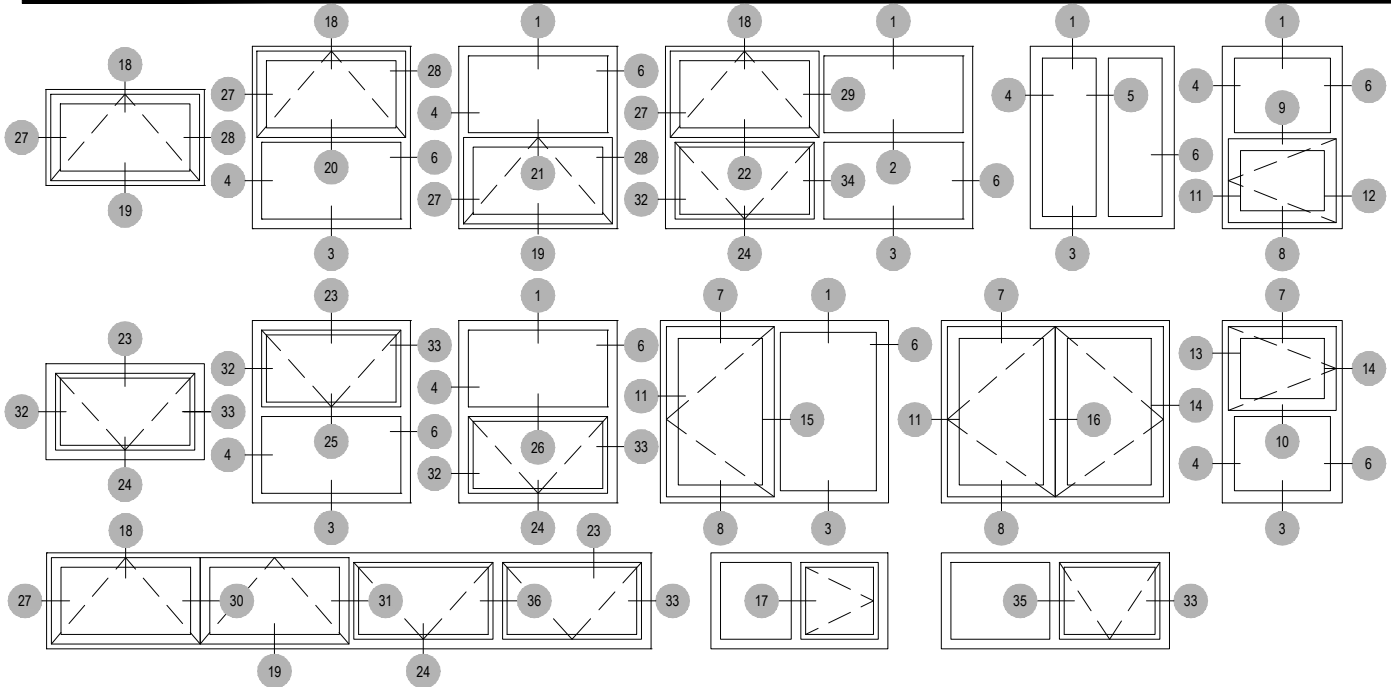

N200 Series

Description: Residential window (Outside Set)

Function: Window

Detail: Fixed, Casement, Awning, Hopper

Scale: 3" = 1'-0"

SHEET 1 OF 5

N200 Series

Description: Residential window (Outside Set)

Function: Window

Detail: Fixed, Casement, Awning, Hopper

Scale: 3" = 1'-0"

SHEET 2 OF 5

N200 Series

Description: Residential window (Inside Set)

Function: Window

Detail: Fixed, Casement, Awning, Hopper

Scale: 3" = 1'-0"

SHEET 3 OF 5

N200 Series

Description: Residential window (Inside Set)

Function: Window

Detail: Fixed, Casement, Awning, Hopper

Scale: 3" = 1'-0"

SHEET 4 OF 5

N200 Series

Description: Glazing Bead Options

Function: Window

Detail: Fixed, Casement, Awning, Hopper

Scale: 1"-0" = 1'-0" (Full)

SHEET 5 OF 5