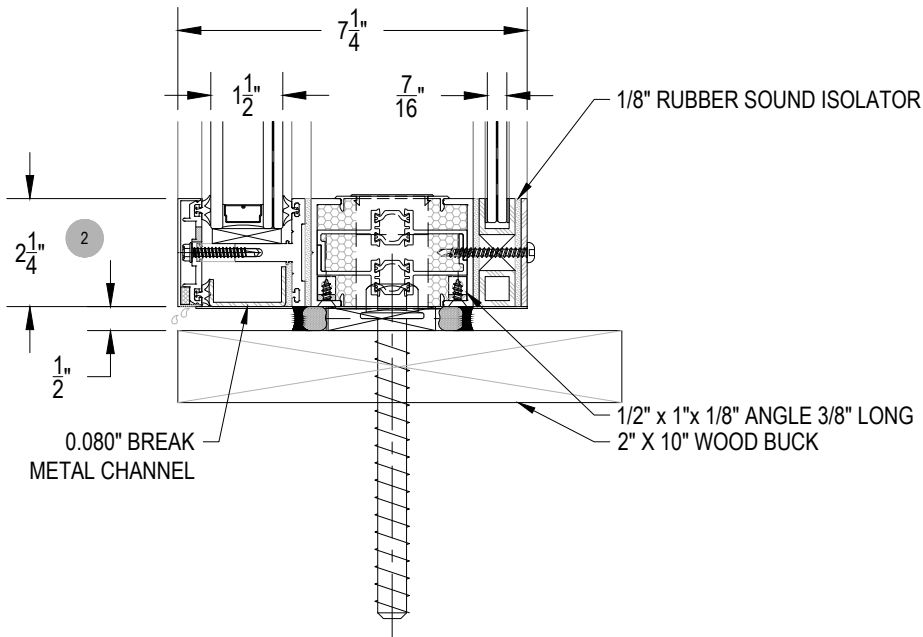

# OPG19725 STCSeries

Description: 2 1/4" x 7 1/4" Glazed for 1 1/2" + 7/16" Glass

Function: Window

Detail: ALL

Scale: 3" = 1'-0"

SHEET 1 OF 1

Acoustic

Fixed

# OPG19725 STCSeries

Description: 2 1/4" x 7 1/4" Glazed for 1 1/2" + 7/16" Glass

Function: Window

Detail: Jamb

Scale: 6" = 1'-0"

SHEET 1 OF 1