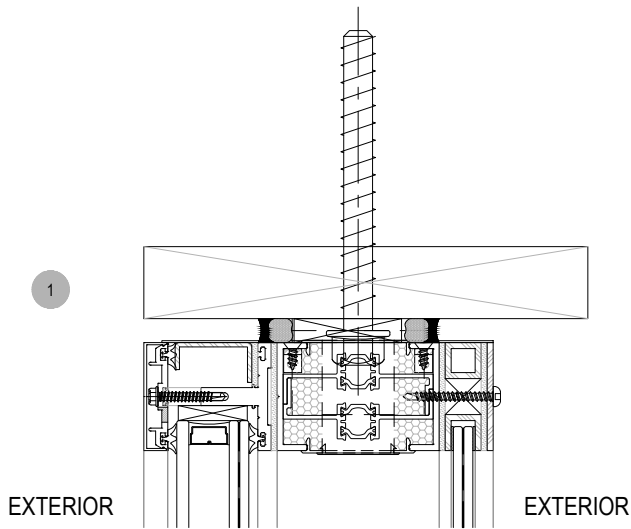

# OPG19725 STCSeries

Description: 2 1/4" x 7 1/4" Glazed for 1 1/2" + 7/16" Glass

Function: Window

Detail: ALL

Scale: 3" = 1'-0"

SHEET 1 OF 1

Acoustic

Fixed

# OPG19725 STCSeries

Description: 2 1/4" x 7 1/4" Glazed for 1 1/2" + 7/16" Glass

Function: Window

Detail: Jamb

Scale: 6" = 1'-0"

SHEET 1 OF 1