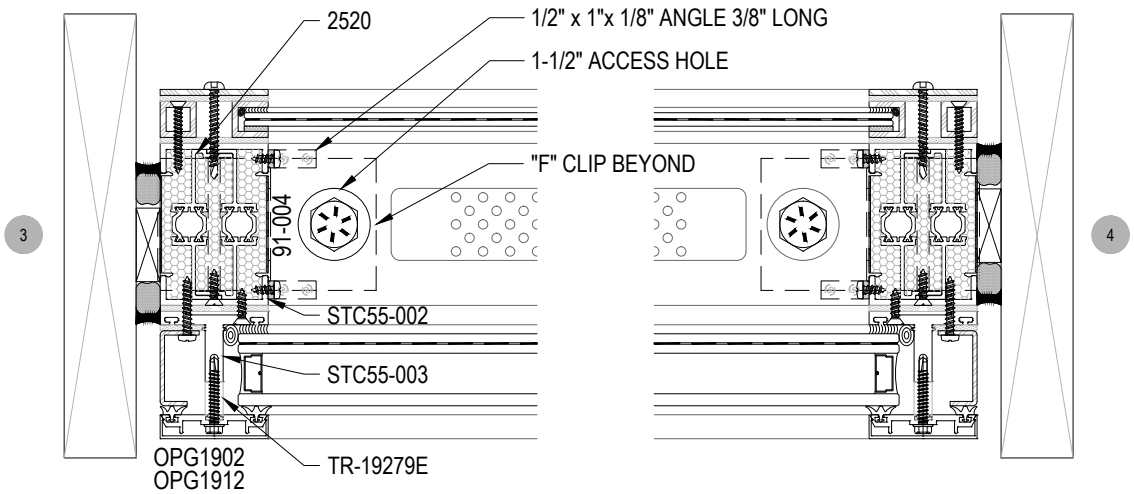

# OPG19725 STCSeries

Description: 2 1/4" x 7 1/4" Glazed for 1 1/2" + 7/16" Glass

Function: Window

Detail: ALL

Scale: 3" = 1'-0"

SHEET 1 OF 1

Acoustic

Fixed

# OPG19725 STCSeries

Description: 2 1/4" x 7 1/4" Glazed for 1 1/2" + 7/16" Glass

Function: Window

Detail: Jamb

Scale: 6" = 1'-0"

SHEET 1 OF 1