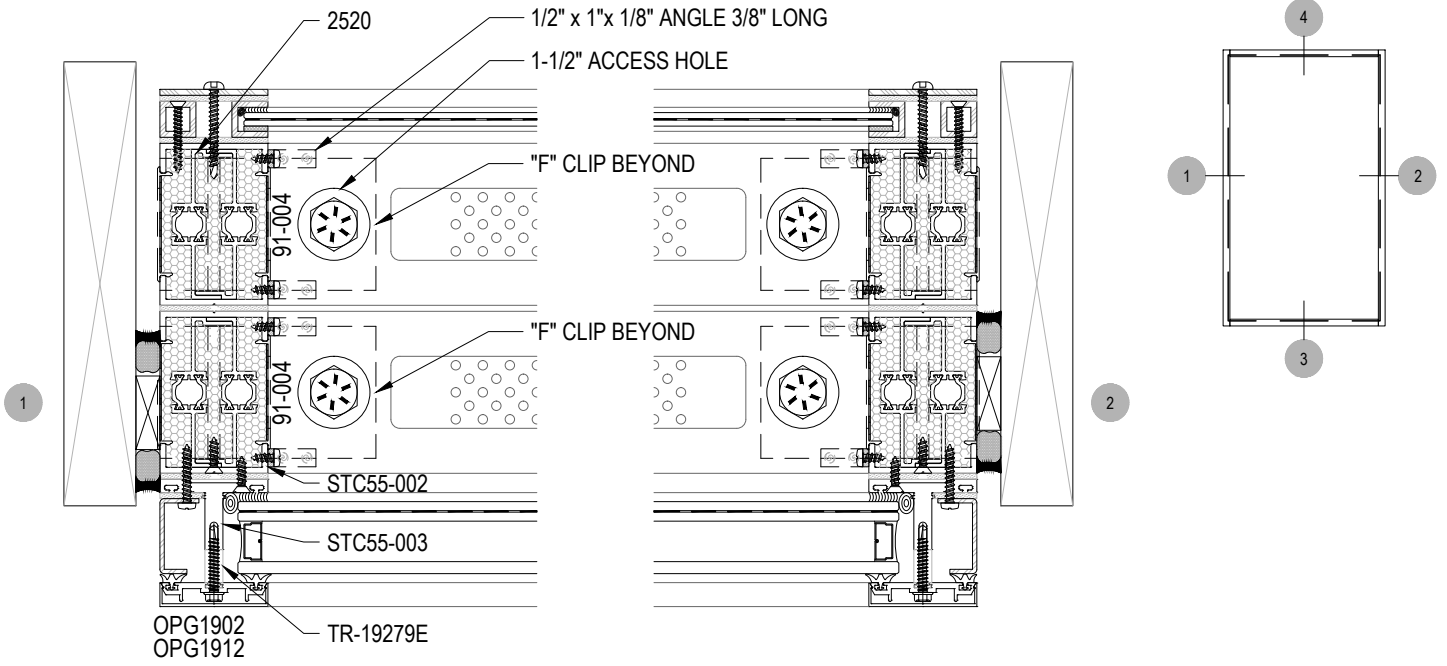

# OPG31075 STC Series

Description: 2 1/4" x 10 3/4" Glazed for 1 1/2" + 7/16" Glass

Function: Window

Detail: Horizontal

Scale: 3" = 1'-0"

SHEET 1 OF 3

Acoustic

Fixed

# OPG31075 STC Series

Description: 2 1/4" x 10 3/4" Glazed for 1 1/2" + 7/16" Glass

Function: Window

Detail: Vertical

Scale: 3" = 1'-0"

SHEET 2 OF 3

Acoustic

Fixed

# OPG31075 STC Series

Description: 2 1/4" x 10 3/4" Glazed for 1 1/2" + 7/16" Glass

Function: Window

Detail: Jamb

Scale: 6" = 1'-0"

SHEET 3 OF 3