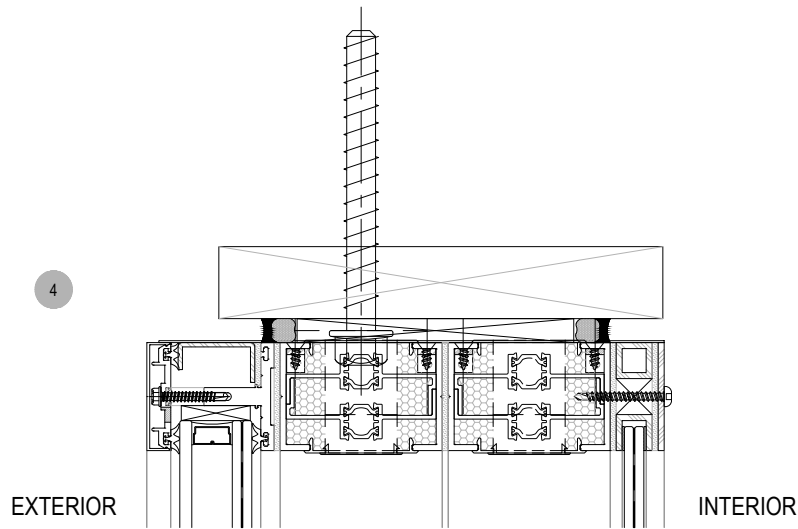

# OPG31075 STC Series

Description: 2 1/4" x 10 3/4" Glazed for 1 1/2" + 7/16" Glass

Function: Window

Detail: Horizontal

Scale: 3" = 1'-0"

SHEET 1 OF 3

Acoustic

Fixed

# OPG31075 STC Series

Description: 2 1/4" x 10 3/4" Glazed for 1 1/2" + 7/16" Glass

Function: Window

Detail: Vertical

Scale: 3" = 1'-0"

SHEET 2 OF 3

Acoustic

Fixed

# OPG31075 STC Series

Description: 2 1/4" x 10 3/4" Glazed for 1 1/2" + 7/16" Glass

Function: Window

Detail: Jamb

Scale: 6" = 1'-0"

SHEET 3 OF 3