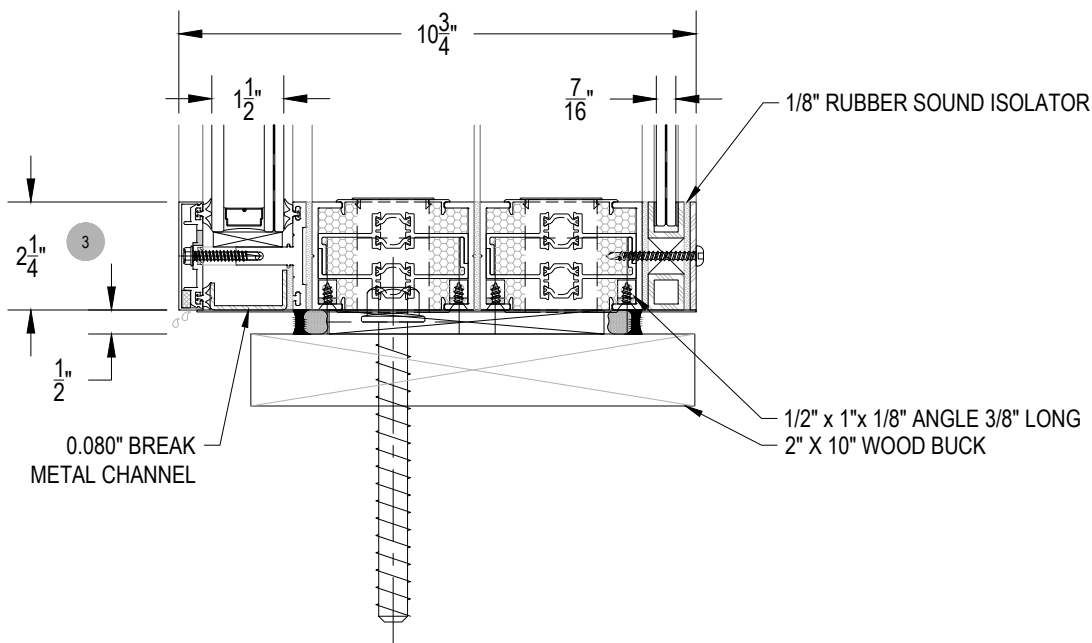

# OPG31075 STC Series

Description: 2 1/4" x 10 3/4" Glazed for 1 1/2" + 7/16" Glass

Function: Window

Detail: Horizontal

Scale: 3" = 1'-0"

SHEET 1 OF 3

Acoustic

Fixed

# OPG31075 STC Series

Description: 2 1/4" x 10 3/4" Glazed for 1 1/2" + 7/16" Glass

Function: Window

Detail: Vertical

Scale: 3" = 1'-0"

SHEET 2 OF 3

Acoustic

Fixed

# OPG31075 STC Series

Description: 2 1/4" x 10 3/4" Glazed for 1 1/2" + 7/16" Glass

Function: Window

Detail: Jamb

Scale: 6" = 1'-0"

SHEET 3 OF 3