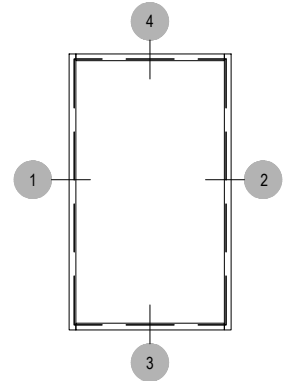

# OPG31075 STC Series

Description: 2 1/4" x 10 3/4" Glazed for 1 1/2" + 7/16" Glass

Function: Window

Detail: Horizontal

Scale: 3" = 1'-0"

SHEET 1 OF 3

Acoustic

Fixed

# OPG31075 STC Series

Description: 2 1/4" x 10 3/4" Glazed for 1 1/2" + 7/16" Glass

Function: Window

Detail: Vertical

Scale: 3" = 1'-0"

SHEET 2 OF 3

Acoustic

Fixed

# OPG31075 STC Series

Description: 2 1/4" x 10 3/4" Glazed for 1 1/2" + 7/16" Glass

Function: Window

Detail: Jamb

Scale: 6" = 1'-0"

SHEET 3 OF 3