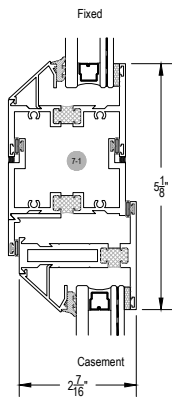

Acoustic

Casement

Fixed

T237 STC Series

Description: 3" x 2 7/16" Glazed for 1" Glass

Function: Window

Detail: ALL

Scale: 3" = 1'-0"

SHEET 1 OF 1

Casement

Casement

Fixed

Fixed

Fixed

Casement

Fixed