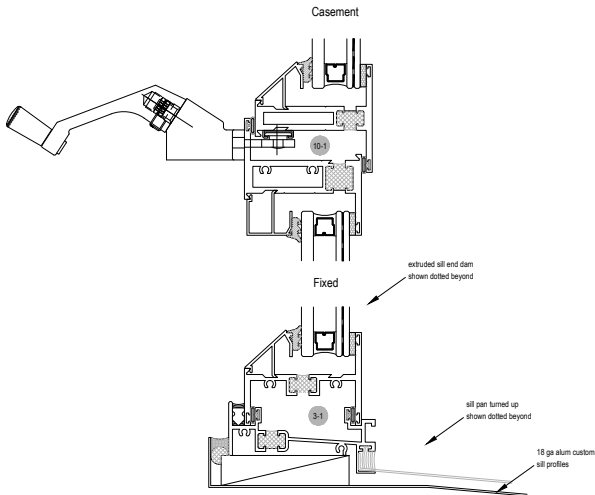

Acoustic

Casement

Fixed

T237 STC Series

Description: 3" x 2 7/16" Glazed for 1" Glass

Function: Window

Detail: ALL

Scale: 3" = 1'-0"

SHEET 1 OF 1

Casement

Casement

Fixed

Fixed

Fixed

Casement

Fixed