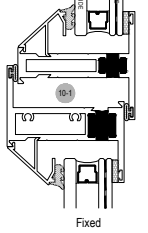

Acoustic

Casement

Fixed

T237 STC Series

Description: 3" x 2 7/16" Glazed for 1" Glass

Function: Window

Detail: ALL

Scale: 3" = 1'-0"

SHEET 1 OF 1

Fixed