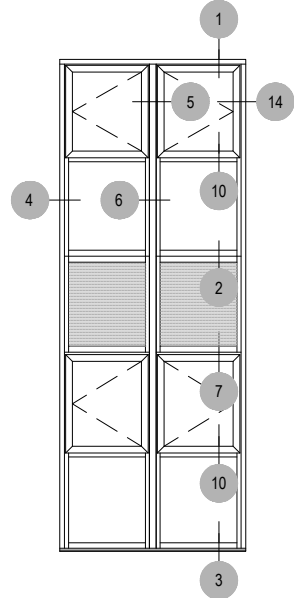

Acoustic

Casement

Fixed

T237 STC Series

Description: 3" x 2 7/16" Glazed for 1" Glass

Function: Window

Detail: ALL

Scale: 3" = 1'-0"

SHEET 1 OF 1