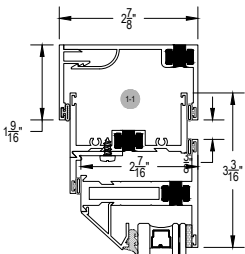

Acoustic

Casement

Fixed

T237 STC Series

Description: 3" x 2 7/16" Glazed for 1" Glass

Function: Window

Detail: ALL

Scale: 3" = 1'-0"

SHEET 1 OF 1

Casement