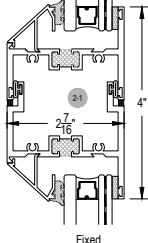

Acoustic

Casement

Fixed

T237 STC Series

Description: 3" x 2 7/16" Glazed for 1" Glass

Function: Window

Detail: ALL

Scale: 3" = 1'-0"

SHEET 1 OF 1

Casement

Casement

Fixed

Fixed

Fixed

Casement

Fixed