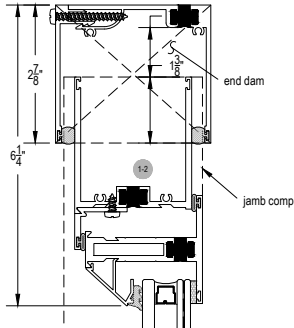

Acoustic

Casement

Fixed

T237 STC Series

Description: 3" x 2 7/16" Glazed for 1" Glass

Function: Window

Detail: ALL

Scale: 3" = 1'-0"

SHEET 1 OF 1

Casement