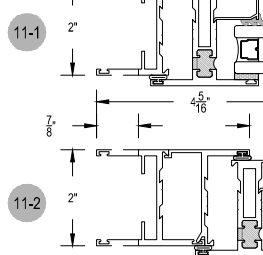

# N200T Series

Description: Residential window (Inside Set)

Function: Window

Detail: Fixed, Casement, Awning, Hopper

Scale: 3" = 1'-0"

SHEET 3 OF 5

# N200T Series

Description: Residential window (Inside Set)

Function: Window

Detail: Fixed, Casement, Awning, Hopper

Scale: 3" = 1'-0"

SHEET 4 OF 5

# N200T Series

Description: Residential window (Outside Set)

Function: Glazing Beads

Detail: Fixed, Casement, Awning, Hopper

Scale: 1'-0" = 1'-0" (Full)

SHEET 5 OF 5