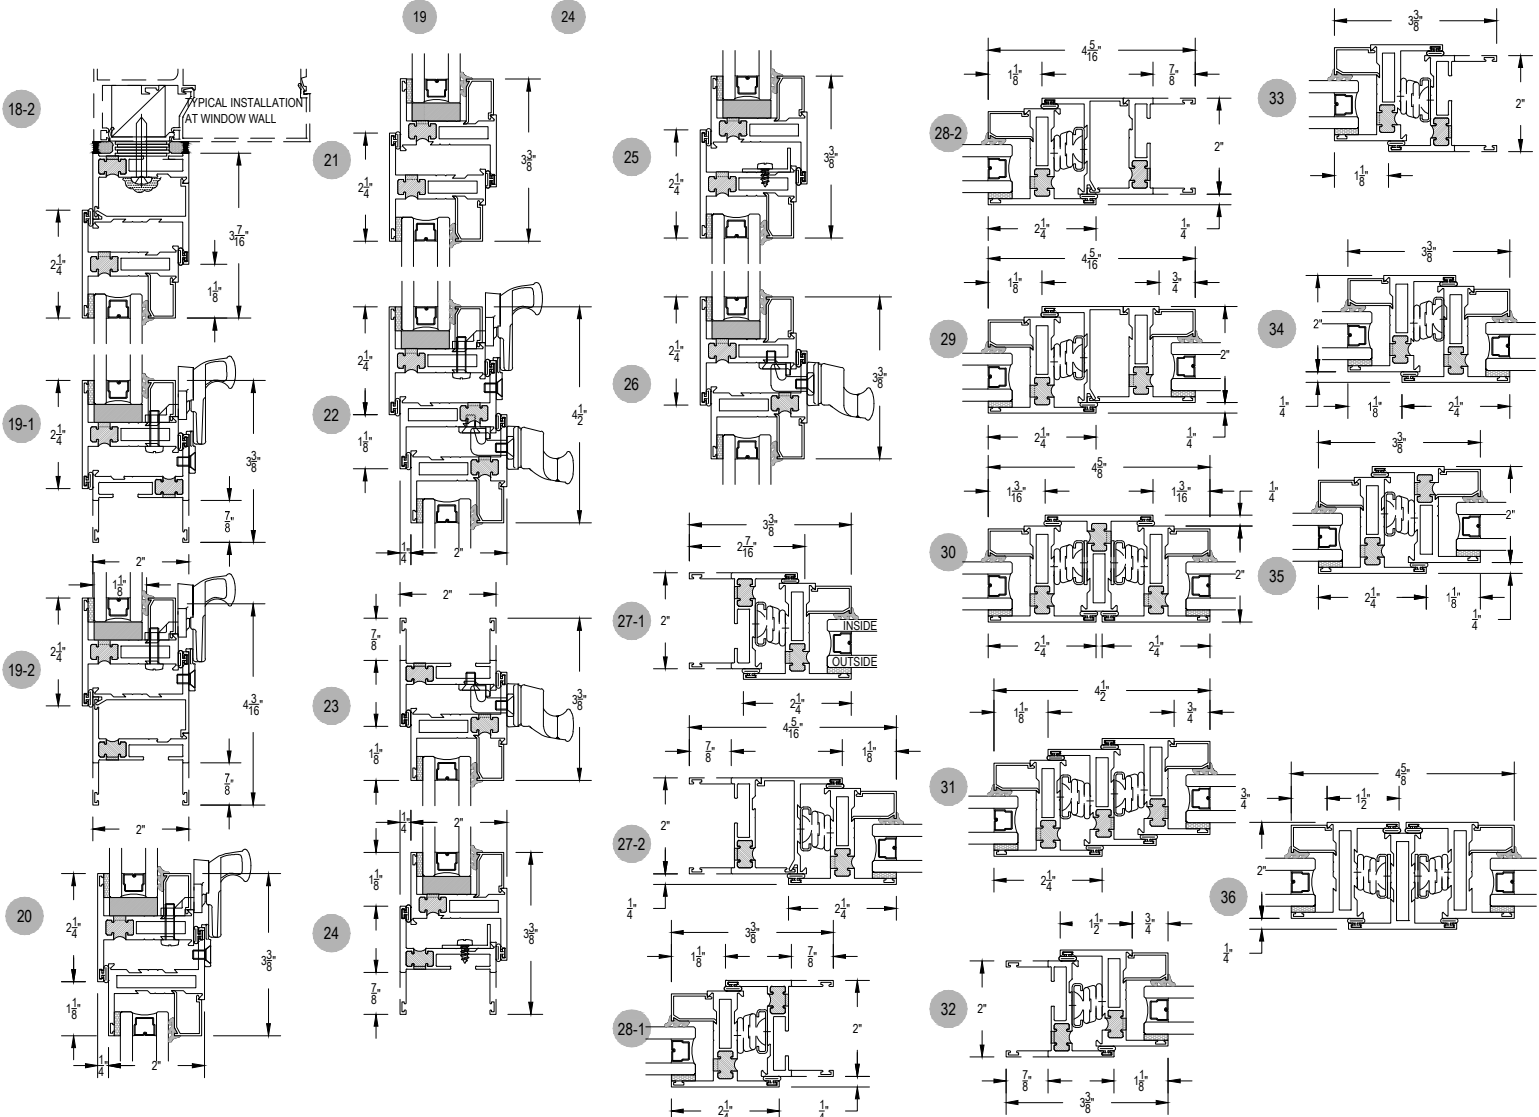

# N200T Series

Description: Residential window (Outside Set)

Function: Window

Detail: Fixed, Casement, Awning, Hopper

Scale: 3" = 1'-0"

SHEET 1 OF 5

# N200T Series

Description: Residential window (Outside Set)

Function: Window

Detail: Fixed, Casement, Awning, Hopper

Scale: 3" = 1'-0"

SHEET 2 OF 5

# N200T Series

Description: Residential window (Inside Set)

Function: Window

Detail: Fixed, Casement, Awning, Hopper

Scale: 3" = 1'-0"

SHEET 4 OF 5

# N200T Series

Description: Residential window (Outside Set)

Function: Glazing Beads

Detail: Fixed, Casement, Awning, Hopper

Scale: 1'-0" = 1'-0" (Full)

SHEET 5 OF 5