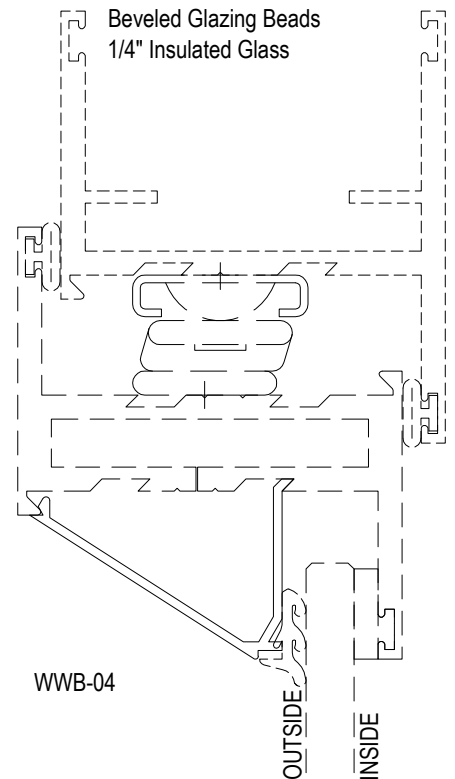

# N200T Series

Description: Residential window (Inside Set)

Function: Window

Detail: Fixed, Casement, Awning, Hopper

Scale: 3" = 1'-0"

SHEET 3 OF 5

# N200T Series

Description: Residential window (Inside Set)

Function: Window

Detail: Fixed, Casement, Awning, Hopper

Scale: 3" = 1'-0"

SHEET 4 OF 5

# N200T Series

Description: Residential window (Outside Set)

Function: Glazing Beads

Detail: Fixed, Casement, Awning, Hopper

Scale: 1'-0" = 1'-0" (Full)

SHEET 5 OF 5

# N200T Series

Description: Residential window (Outside Set)

Function: Blind

Detail: Fixed, Casement, Awning, Hopper

Scale: 1'-0" = 1'-0" (Full)

SHEET 5 OF 5