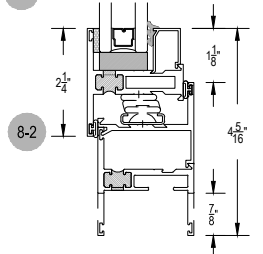

# N200T Series

Description: Residential window (Inside Set)

Function: Window

Detail: Fixed, Casement, Awning, Hopper

Scale: 3" = 1'-0"

SHEET 3 OF 5

# N200T Series

Description: Residential window (Inside Set)

Function: Window

Detail: Fixed, Casement, Awning, Hopper

Scale: 3" = 1'-0"

SHEET 4 OF 5

# N200T Series

Description: Residential window (Outside Set)

Function: Glazing Beads

Detail: Fixed, Casement, Awning, Hopper

Scale: 1'-0" = 1'-0" (Full)

SHEET 5 OF 5

# N200T Series

Description: Residential window (Outside Set)

Function: Blind

Detail: Fixed, Casement, Awning, Hopper

Scale: 1'-0" = 1'-0" (Full)

SHEET 5 OF 5