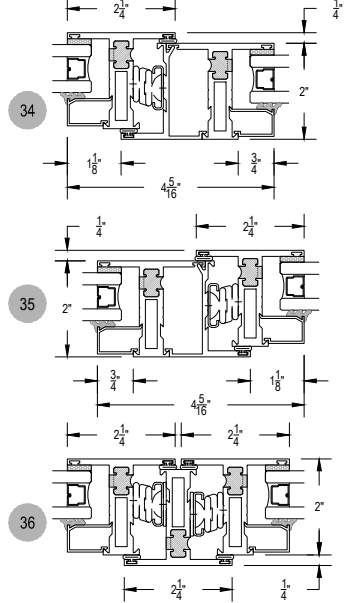

# N200T Series

Description: Residential window (Outside Set)

Function: Window

Detail: Fixed, Casement, Awning, Hopper

Scale: 3" = 1'-0"

SHEET 1 OF 5

# N200T Series

Description: Residential window (Outside Set)

Function: Window

Detail: Fixed, Casement, Awning, Hopper

Scale: 3" = 1'-0"

SHEET 2 OF 5

# N200T Series

Description: Residential window (Inside Set)

Function: Window

Detail: Fixed, Casement, Awning, Hopper

Scale: 3" = 1'-0"

SHEET 3 OF 5

# N200T Series

Description: Residential window (Inside Set)

Function: Window

Detail: Fixed, Casement, Awning, Hopper

Scale: 3" = 1'-0"

SHEET 4 OF 5