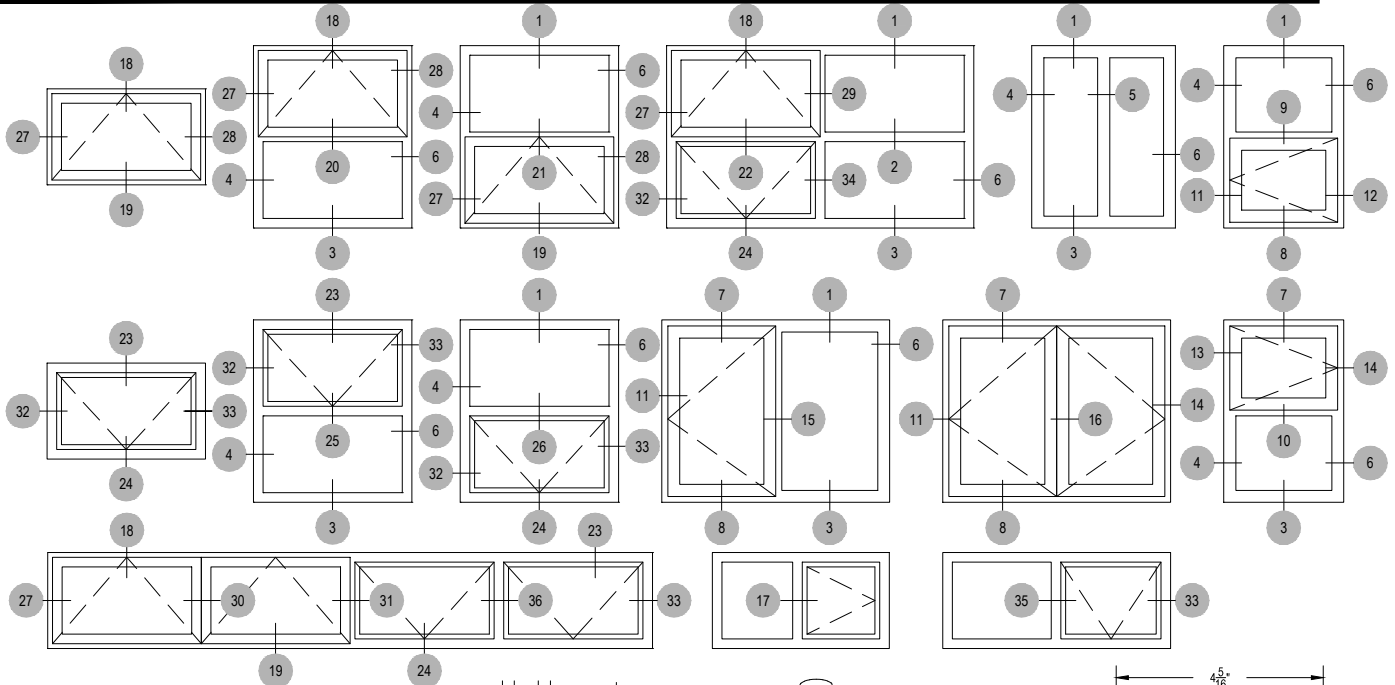

# N200T Series

Description: Residential window (Outside Set)

Function: Window

Detail: Fixed, Casement, Awning, Hopper

Scale: 3" = 1'-0"

SHEET 2 OF 5

# N200T Series

Description: Residential window (Inside Set)

Function: Window

Detail: Fixed, Casement, Awning, Hopper

Scale: 3" = 1'-0"

SHEET 3 OF 5

# N200T Series

Description: Residential window (Inside Set)

Function: Window

Detail: Fixed, Casement, Awning, Hopper

Scale: 3" = 1'-0"

SHEET 4 OF 5

# N200T Series

Description: Residential window (Outside Set)

Function: Glazing Beads

Detail: Fixed, Casement, Awning, Hopper

Scale: 1'-0" = 1'-0" (Full)

SHEET 5 OF 5