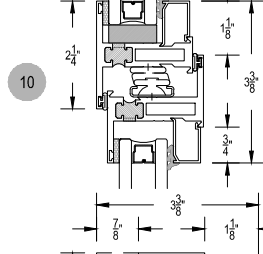

# N200T Series

Description: Residential window (Outside Set)

Function: Window

Detail: Fixed, Casement, Awning, Hopper

Scale: 3" = 1'-0"

SHEET 2 OF 5

# N200T Series

Description: Residential window (Inside Set)

Function: Window

Detail: Fixed, Casement, Awning, Hopper

Scale: 3" = 1'-0"

SHEET 3 OF 5

# N200T Series

Description: Residential window (Inside Set)

Function: Window

Detail: Fixed, Casement, Awning, Hopper

Scale: 3" = 1'-0"

SHEET 4 OF 5

# N200T Series

Description: Residential window (Outside Set)

Function: Glazing Beads

Detail: Fixed, Casement, Awning, Hopper

Scale: 1'-0" = 1'-0" (Full)

SHEET 5 OF 5