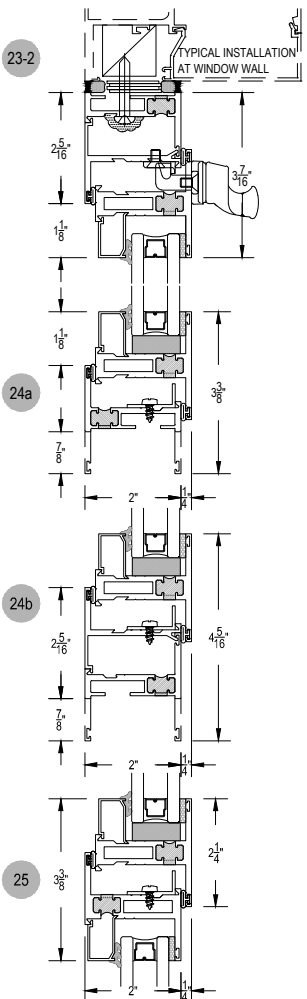

# N200T Series

Description: Residential window (Outside Set)

Function: Window

Detail: Fixed, Casement, Awning, Hopper

Scale: 3" = 1'-0"

SHEET 1 OF 5

# N200T Series

Description: Residential window (Outside Set)

Function: Window

Detail: Fixed, Casement, Awning, Hopper

Scale: 3" = 1'-0"

SHEET 2 OF 5

# N200T Series

Description: Residential window (Inside Set)

Function: Window

Detail: Fixed, Casement, Awning, Hopper

Scale: 3" = 1'-0"

SHEET 3 OF 5

# N200T Series

Description: Residential window (Inside Set)

Function: Window

Detail: Fixed, Casement, Awning, Hopper

Scale: 3" = 1'-0"

SHEET 4 OF 5