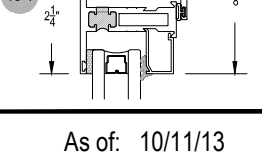

# N200T Series

Description: Residential window (Inside Set)

Function: Window

Detail: Fixed, Casement, Awning, Hopper

Scale: 3" = 1'-0"

SHEET 3 OF 5

# N200T Series

Description: Residential window (Inside Set)

Function: Window

Detail: Fixed, Casement, Awning, Hopper

Scale: 3" = 1'-0"

SHEET 4 OF 5