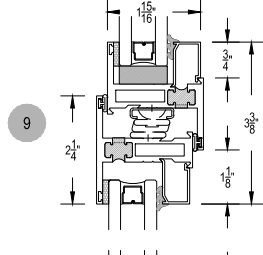

# N200T Series

Description: Residential window (Inside Set)

Function: Window

Detail: Fixed, Casement, Awning, Hopper

Scale: 3" = 1'-0"

SHEET 3 OF 5

# N200T Series

Description: Residential window (Inside Set)

Function: Window

Detail: Fixed, Casement, Awning, Hopper

Scale: 3" = 1'-0"

SHEET 4 OF 5

# N200T Series

Description: Residential window (Outside Set)

Function: Glazing Beads

Detail: Fixed, Casement, Awning, Hopper

Scale: 1'-0" = 1'-0" (Full)

SHEET 5 OF 5

# N200T Series

Description: Residential window (Outside Set)

Function: Blind

Detail: Fixed, Casement, Awning, Hopper

Scale: 1'-0" = 1'-0" (Full)

SHEET 5 OF 5