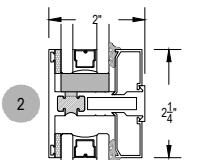

# N200T Series

Description: Residential window (Inside Set)

Function: Window

Detail: Fixed, Casement, Awning, Hopper

Scale: 3" = 1'-0"

SHEET 3 OF 5

# N200T Series

Description: Residential window (Inside Set)

Function: Window

Detail: Fixed, Casement, Awning, Hopper

Scale: 3" = 1'-0"

SHEET 4 OF 5