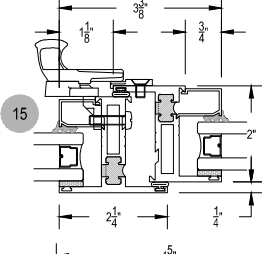

# N200T Series

Description: Residential window (Inside Set)

Function: Window

Detail: Fixed, Casement, Awning, Hopper

Scale: 3" = 1'-0"

SHEET 3 OF 5

# N200T Series

Description: Residential window (Inside Set)

Function: Window

Detail: Fixed, Casement, Awning, Hopper

Scale: 3" = 1'-0"

SHEET 4 OF 5

# N200T Series

Description: Residential window (Outside Set)

Function: Glazing Beads

Detail: Fixed, Casement, Awning, Hopper

Scale: 1'-0" = 1'-0" (Full)

SHEET 5 OF 5

# N200T Series

Description: Residential window (Outside Set)

Function: Blind

Detail: Fixed, Casement, Awning, Hopper

Scale: 1'-0" = 1'-0" (Full)

SHEET 5 OF 5