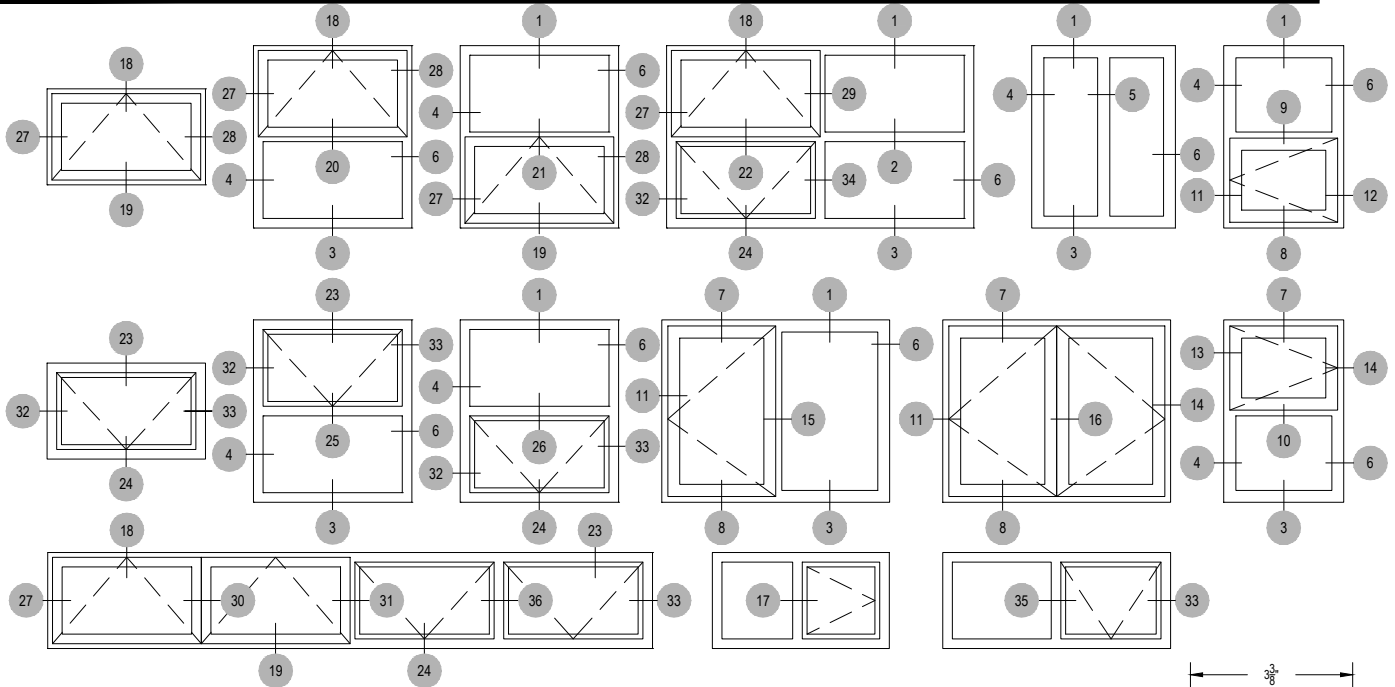

# N200T Series

Description: Residential window (Inside Set)

Function: Window

Detail: Fixed, Casement, Awning, Hopper

Scale: 3" = 1'-0"

SHEET 3 OF 5

# N200T Series

Description: Residential window (Inside Set)

Function: Window

Detail: Fixed, Casement, Awning, Hopper

Scale: 3" = 1'-0"

SHEET 4 OF 5

# N200T Series

Description: Residential window (Outside Set)

Function: Glazing Beads

Detail: Fixed, Casement, Awning, Hopper

Scale: 1'-0" = 1'-0" (Full)

SHEET 5 OF 5

# N200T Series

Description: Residential window (Outside Set)

Function: Blind

Detail: Fixed, Casement, Awning, Hopper

Scale: 1'-0" = 1'-0" (Full)

SHEET 5 OF 5