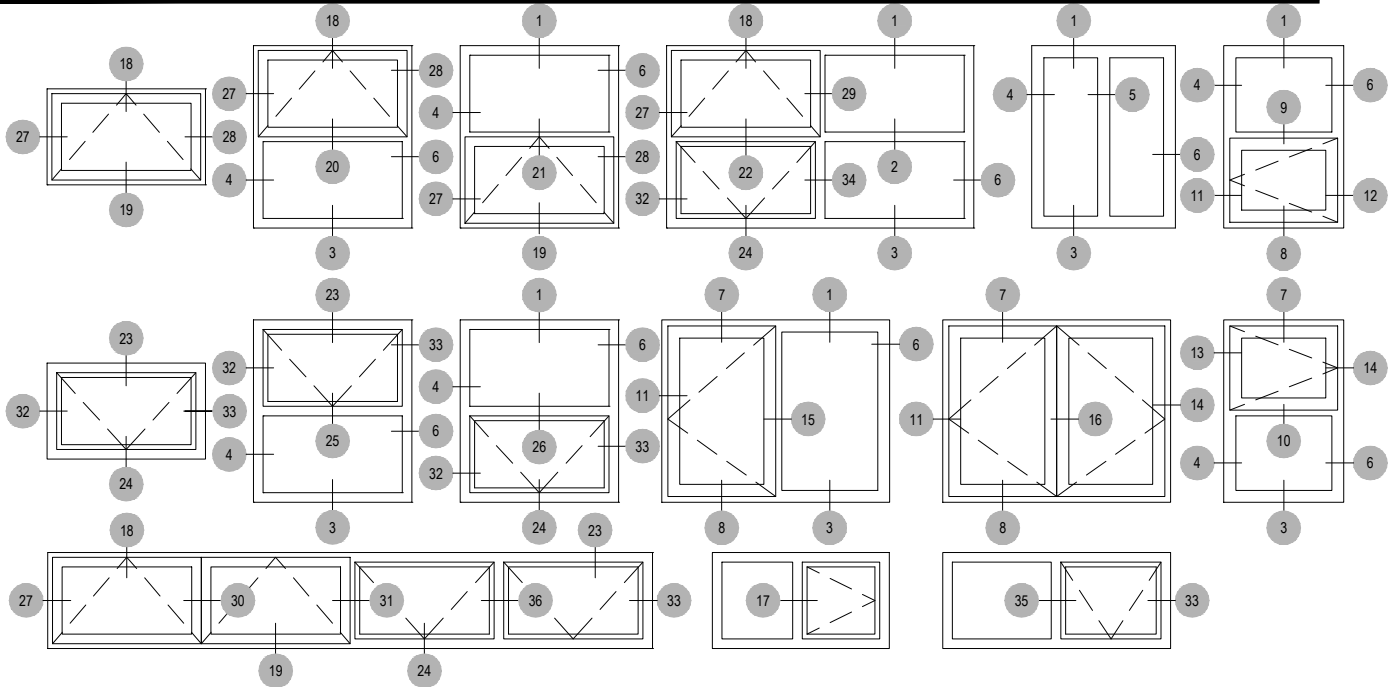

# N200T Series

Description: Residential window (Outside Set)

Function: Window

Detail: Fixed, Casement, Awning, Hopper

Scale: 3" = 1'-0"

SHEET 1 OF 5

# N200T Series

Description: Residential window (Outside Set)

Function: Window

Detail: Fixed, Casement, Awning, Hopper

Scale: 3" = 1'-0"

SHEET 2 OF 5

# N200T Series

Description: Residential window (Inside Set)

Function: Window

Detail: Fixed, Casement, Awning, Hopper

Scale: 3" = 1'-0"

SHEET 3 OF 5

# N200T Series

Description: Residential window (Inside Set)

Function: Window

Detail: Fixed, Casement, Awning, Hopper

Scale: 3" = 1'-0"

SHEET 4 OF 5