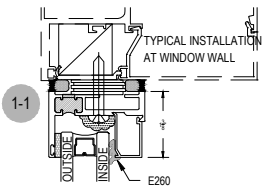

# N200T Series

Description: Residential window (Outside Set)

Function: Window

Detail: Fixed, Casement, Awning, Hopper

Scale: 3" = 1'-0"

SHEET 2 OF 5

# N200T Series

Description: Residential window (Inside Set)

Function: Window

Detail: Fixed, Casement, Awning, Hopper

Scale: 3" = 1'-0"

SHEET 3 OF 5

# N200T Series

Description: Residential window (Inside Set)

Function: Window

Detail: Fixed, Casement, Awning, Hopper

Scale: 3" = 1'-0"

SHEET 4 OF 5

# N200T Series

Description: Residential window (Outside Set)

Function: Glazing Beads

Detail: Fixed, Casement, Awning, Hopper

Scale: 1'-0" = 1'-0" (Full)

SHEET 5 OF 5