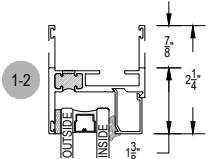

# N200T Series

Description: Residential window (Outside Set)

Function: Window

Detail: Fixed, Casement, Awning, Hopper

Scale: 3" = 1'-0"

SHEET 2 OF 5

# N200T Series

Description: Residential window (Inside Set)

Function: Window

Detail: Fixed, Casement, Awning, Hopper

Scale: 3" = 1'-0"

SHEET 3 OF 5

# N200T Series

Description: Residential window (Inside Set)

Function: Window

Detail: Fixed, Casement, Awning, Hopper

Scale: 3" = 1'-0"

SHEET 4 OF 5

# N200T Series

Description: Residential window (Outside Set)

Function: Glazing Beads

Detail: Fixed, Casement, Awning, Hopper

Scale: 1'-0" = 1'-0" (Full)

SHEET 5 OF 5