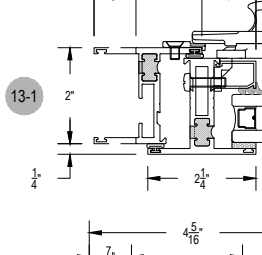

# N200T Series

Description: Residential window (Inside Set)

Function: Window

Detail: Fixed, Casement, Awning, Hopper

Scale: 3" = 1'-0"

SHEET 3 OF 5

# N200T Series

Description: Residential window (Inside Set)

Function: Window

Detail: Fixed, Casement, Awning, Hopper

Scale: 3" = 1'-0"

SHEET 4 OF 5

# N200T Series

Description: Residential window (Outside Set)

Function: Glazing Beads

Detail: Fixed, Casement, Awning, Hopper

Scale: 1'-0" = 1'-0" (Full)

SHEET 5 OF 5

# N200T Series

Description: Residential window (Outside Set)

Function: Blind

Detail: Fixed, Casement, Awning, Hopper

Scale: 1'-0" = 1'-0" (Full)

SHEET 5 OF 5