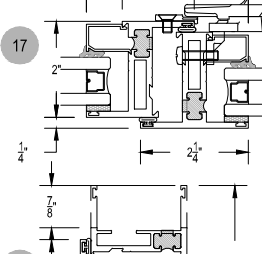

# N200T Series

Description: Residential window (Inside Set)

Function: Window

Detail: Fixed, Casement, Awning, Hopper

Scale: 3" = 1'-0"

SHEET 3 OF 5

# N200T Series

Description: Residential window (Inside Set)

Function: Window

Detail: Fixed, Casement, Awning, Hopper

Scale: 3" = 1'-0"

SHEET 4 OF 5

# N200T Series

Description: Residential window (Outside Set)

Function: Glazing Beads

Detail: Fixed, Casement, Awning, Hopper

Scale: 1'-0" = 1'-0" (Full)

SHEET 5 OF 5

# N200T Series

Description: Residential window (Outside Set)

Function: Blind

Detail: Fixed, Casement, Awning, Hopper

Scale: 1'-0" = 1'-0" (Full)

SHEET 5 OF 5