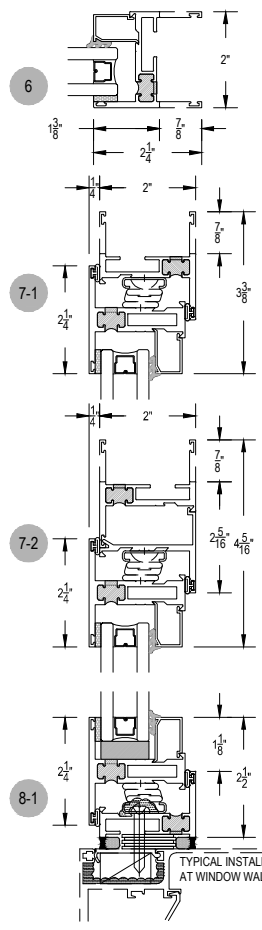

# N200T Series

Description: Residential window (Outside Set)

Function: Window

Detail: Fixed, Casement, Awning, Hopper

Scale: 3" = 1'-0"

SHEET 1 OF 5

# N200T Series

Description: Residential window (Outside Set)

Function: Window

Detail: Fixed, Casement, Awning, Hopper

Scale: 3" = 1'-0"

SHEET 2 OF 5

# N200T Series

Description: Residential window (Inside Set)

Function: Window

Detail: Fixed, Casement, Awning, Hopper

Scale: 3" = 1'-0"

SHEET 3 OF 5

# N200T Series

Description: Residential window (Inside Set)

Function: Window

Detail: Fixed, Casement, Awning, Hopper

Scale: 3" = 1'-0"

SHEET 4 OF 5