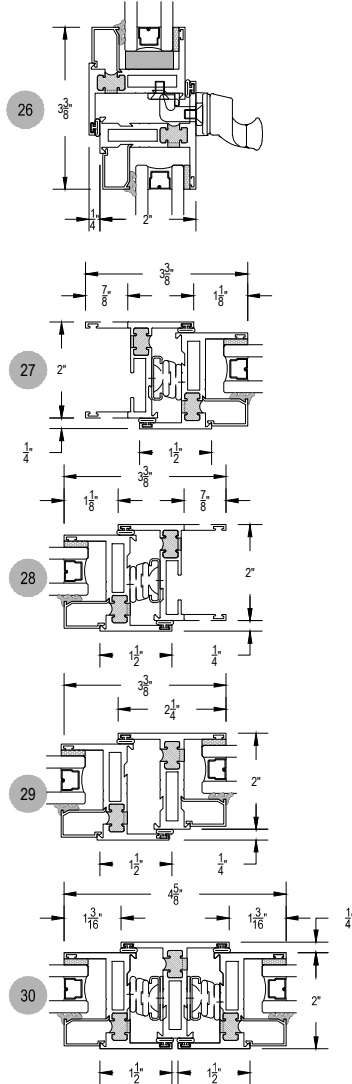

# N200T Series

Description: Residential window (Outside Set)

Function: Window

Detail: Fixed, Casement, Awning, Hopper

Scale: 3" = 1'-0"

SHEET 1 OF 5

# N200T Series

Description: Residential window (Outside Set)

Function: Window

Detail: Fixed, Casement, Awning, Hopper

Scale: 3" = 1'-0"

SHEET 2 OF 5

# N200T Series

Description: Residential window (Inside Set)

Function: Window

Detail: Fixed, Casement, Awning, Hopper

Scale: 3" = 1'-0"

SHEET 3 OF 5

# N200T Series

Description: Residential window (Inside Set)

Function: Window

Detail: Fixed, Casement, Awning, Hopper

Scale: 3" = 1'-0"

SHEET 4 OF 5