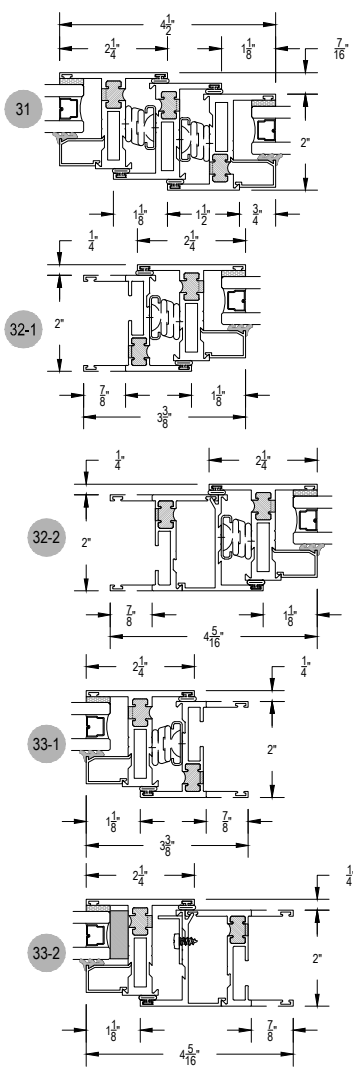

# N200T Series

Description: Residential window (Outside Set)

Function: Window

Detail: Fixed, Casement, Awning, Hopper

Scale: 3" = 1'-0"

SHEET 1 OF 5

# N200T Series

Description: Residential window (Outside Set)

Function: Window

Detail: Fixed, Casement, Awning, Hopper

Scale: 3" = 1'-0"

SHEET 2 OF 5

# N200T Series

Description: Residential window (Inside Set)

Function: Window

Detail: Fixed, Casement, Awning, Hopper

Scale: 3" = 1'-0"

SHEET 3 OF 5

# N200T Series

Description: Residential window (Inside Set)

Function: Window

Detail: Fixed, Casement, Awning, Hopper

Scale: 3" = 1'-0"

SHEET 4 OF 5