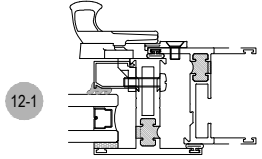

# N200T Series

Description: Residential window (Outside Set)

Function: Window

Detail: Fixed, Casement, Awning, Hopper

Scale: 3" = 1'-0"

SHEET 2 OF 5

# N200T Series

Description: Residential window (Inside Set)

Function: Window

Detail: Fixed, Casement, Awning, Hopper

Scale: 3" = 1'-0"

SHEET 3 OF 5

# N200T Series

Description: Residential window (Inside Set)

Function: Window

Detail: Fixed, Casement, Awning, Hopper

Scale: 3" = 1'-0"

SHEET 4 OF 5

# N200T Series

Description: Residential window (Outside Set)

Function: Glazing Beads

Detail: Fixed, Casement, Awning, Hopper

Scale: 1'-0" = 1'-0" (Full)

SHEET 5 OF 5