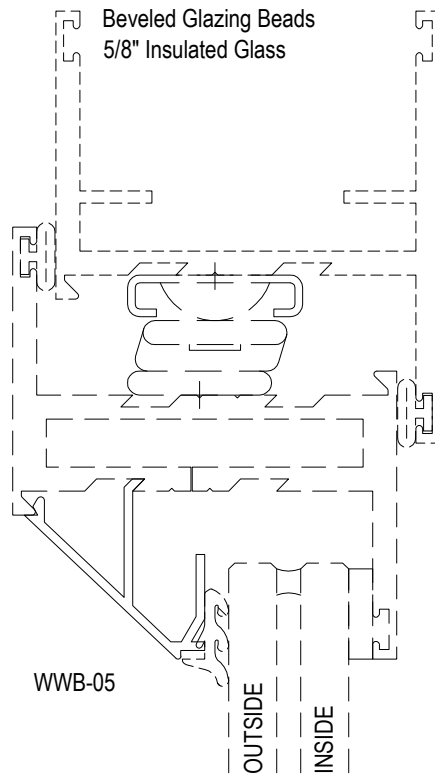

# N200T Series

Description: Residential window (Inside Set)

Function: Window

Detail: Fixed, Casement, Awning, Hopper

Scale: 3" = 1'-0"

SHEET 3 OF 5

# N200T Series

Description: Residential window (Inside Set)

Function: Window

Detail: Fixed, Casement, Awning, Hopper

Scale: 3" = 1'-0"

SHEET 4 OF 5

# N200T Series

Description: Residential window (Outside Set)

Function: Glazing Beads

Detail: Fixed, Casement, Awning, Hopper

Scale: 1'-0" = 1'-0" (Full)

SHEET 5 OF 5

# N200T Series

Description: Residential window (Outside Set)

Function: Blind

Detail: Fixed, Casement, Awning, Hopper

Scale: 1'-0" = 1'-0" (Full)

SHEET 5 OF 5