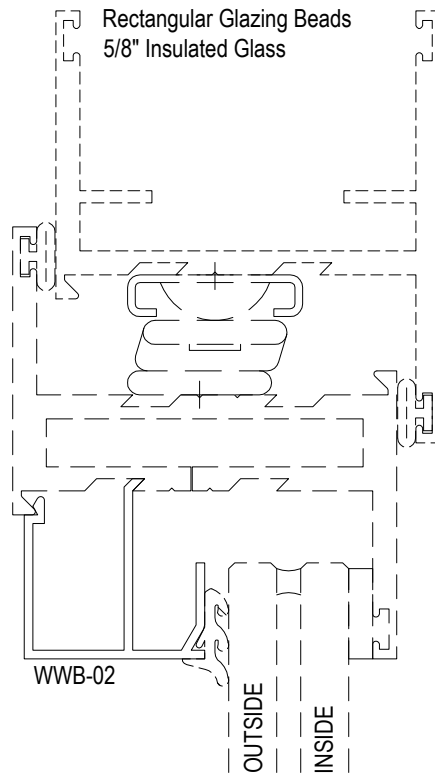

# N200T Series

Description: Residential window (Inside Set)

Function: Window

Detail: Fixed, Casement, Awning, Hopper

Scale: 3" = 1'-0"

SHEET 3 OF 5

# N200T Series

Description: Residential window (Inside Set)

Function: Window

Detail: Fixed, Casement, Awning, Hopper

Scale: 3" = 1'-0"

SHEET 4 OF 5

# N200T Series

Description: Residential window (Outside Set)

Function: Glazing Beads

Detail: Fixed, Casement, Awning, Hopper

Scale: 1'-0" = 1'-0" (Full)

SHEET 5 OF 5

# N200T Series

Description: Residential window (Outside Set)

Function: Blind

Detail: Fixed, Casement, Awning, Hopper

Scale: 1'-0" = 1'-0" (Full)

SHEET 5 OF 5