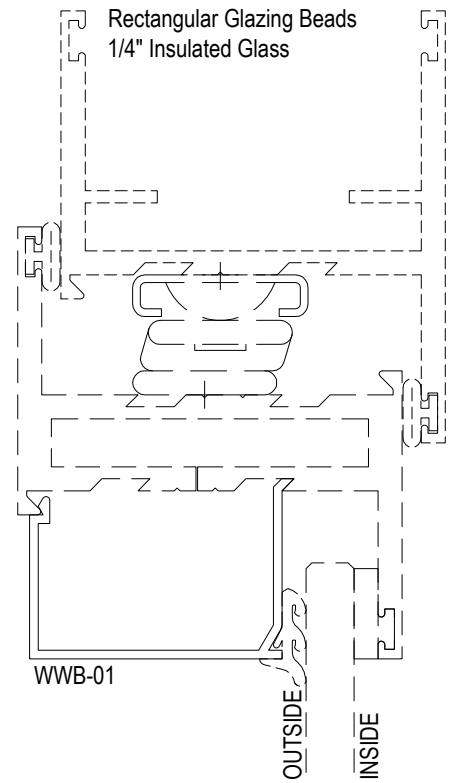

# N200T Series

Description: Residential window (Inside Set)

Function: Window

Detail: Fixed, Casement, Awning, Hopper

Scale: 3" = 1'-0"

SHEET 3 OF 5

# N200T Series

Description: Residential window (Inside Set)

Function: Window

Detail: Fixed, Casement, Awning, Hopper

Scale: 3" = 1'-0"

SHEET 4 OF 5

# N200T Series

Description: Residential window (Outside Set)

Function: Glazing Beads

Detail: Fixed, Casement, Awning, Hopper

Scale: 1'-0" = 1'-0" (Full)

SHEET 5 OF 5

# N200T Series

Description: Residential window (Outside Set)

Function: Blind

Detail: Fixed, Casement, Awning, Hopper

Scale: 1'-0" = 1'-0" (Full)

SHEET 5 OF 5