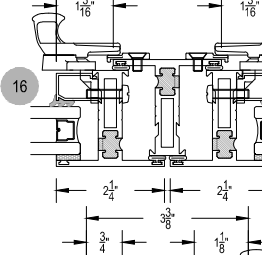

# N200T Series

Description: Residential window (Inside Set)

Function: Window

Detail: Fixed, Casement, Awning, Hopper

Scale: 3" = 1'-0"

SHEET 3 OF 5

# N200T Series

Description: Residential window (Inside Set)

Function: Window

Detail: Fixed, Casement, Awning, Hopper

Scale: 3" = 1'-0"

SHEET 4 OF 5

# N200T Series

Description: Residential window (Outside Set)

Function: Glazing Beads

Detail: Fixed, Casement, Awning, Hopper

Scale: 1'-0" = 1'-0" (Full)

SHEET 5 OF 5