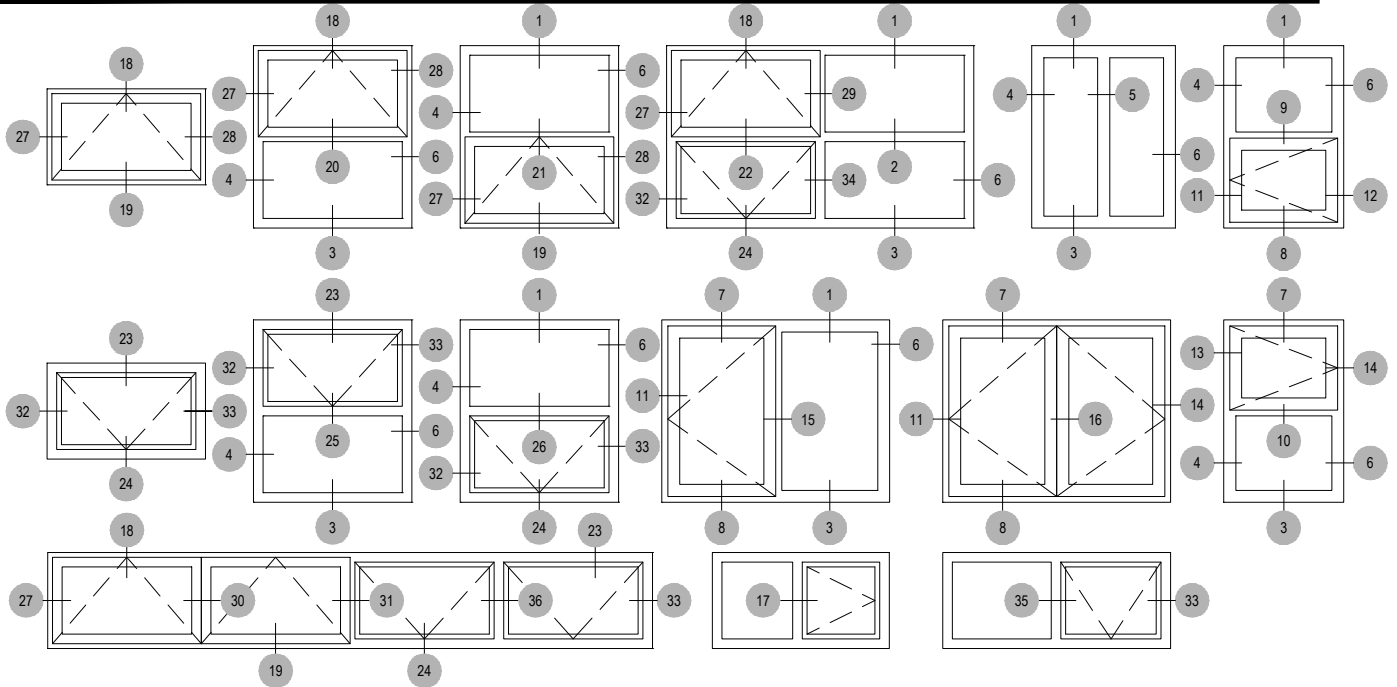

# N200T Series

Description: Residential window (Outside Set)

Function: Window

Detail: Fixed, Casement, Awning, Hopper

Scale: 3" = 1'-0"

SHEET 1 OF 5

# N200T Series

Description: Residential window (Outside Set)

Function: Window

Detail: Fixed, Casement, Awning, Hopper

Scale: 3" = 1'-0"

SHEET 2 OF 5

# N200T Series

Description: Residential window (Inside Set)

Function: Window

Detail: Fixed, Casement, Awning, Hopper

Scale: 3" = 1'-0"

SHEET 3 OF 5

# N200T Series

Description: Residential window (Inside Set)

Function: Window

Detail: Fixed, Casement, Awning, Hopper

Scale: 3" = 1'-0"

SHEET 4 OF 5