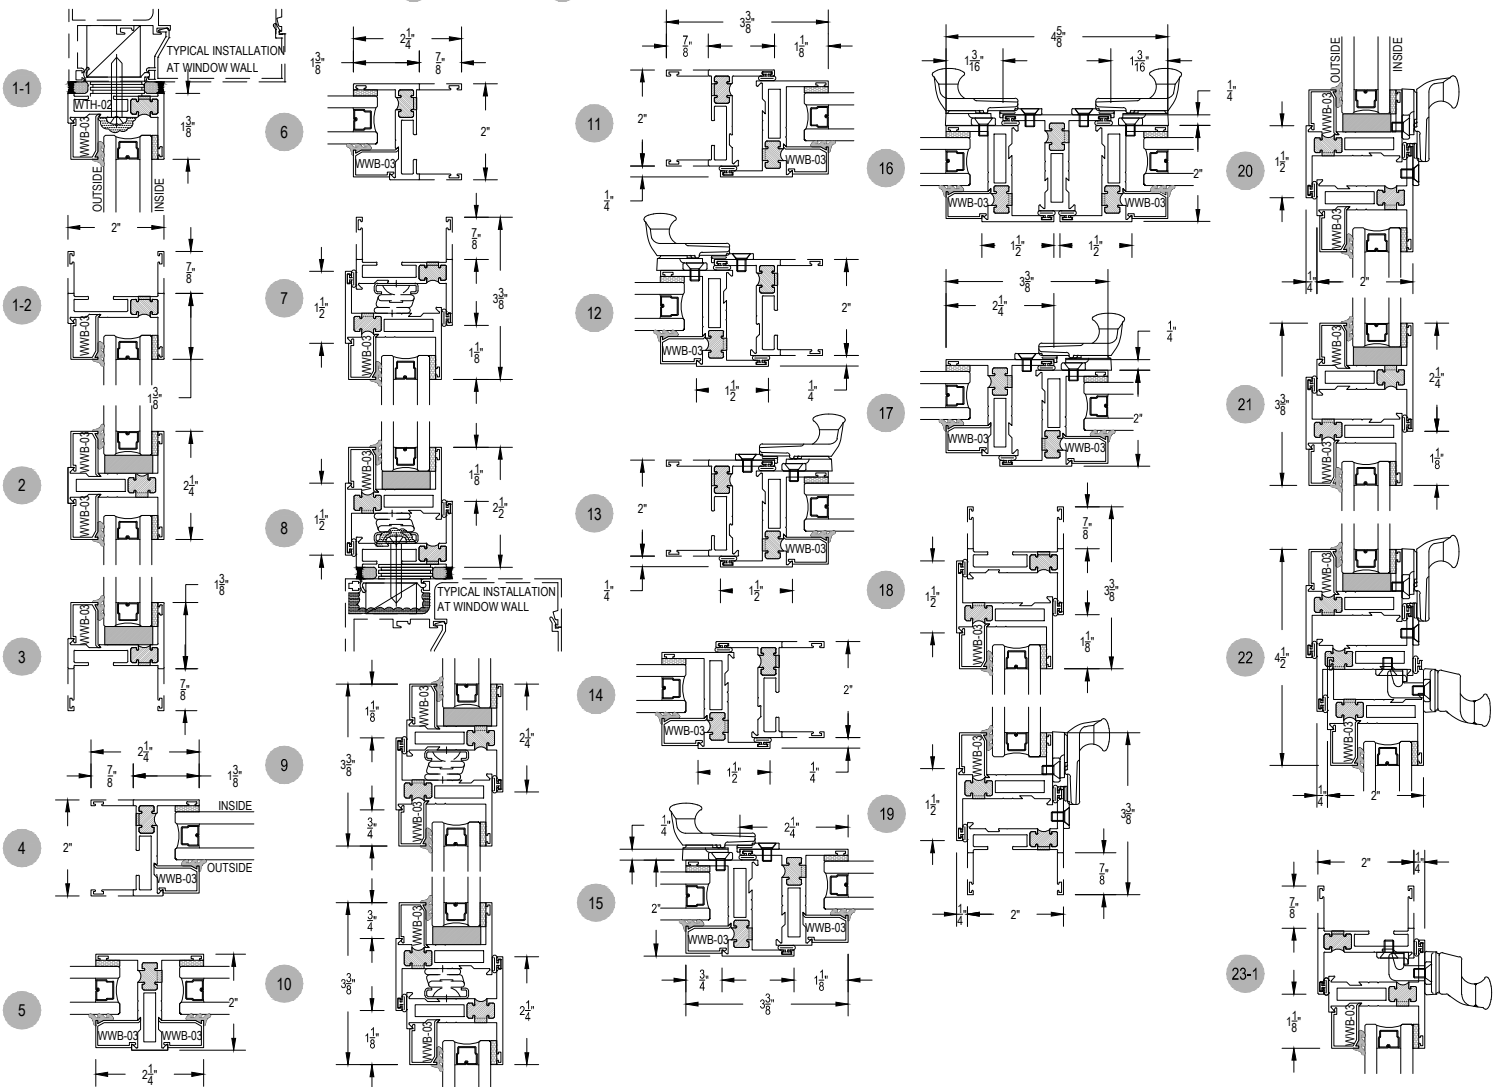

# N200T Series

Description: Residential window (Outside Set)

Function: Window

Detail: Fixed, Casement, Awning, Hopper

Scale: 3" = 1'-0"

SHEET 1 OF 5

# N200T Series

Description: Residential window (Outside Set)

Function: Window

Detail: Fixed, Casement, Awning, Hopper

Scale: 3" = 1'-0"

SHEET 2 OF 5

# N200T Series

Description: Residential window (Inside Set)

Function: Window

Detail: Fixed, Casement, Awning, Hopper

Scale: 3" = 1'-0"

SHEET 3 OF 5

# N200T Series

Description: Residential window (Inside Set)

Function: Window

Detail: Fixed, Casement, Awning, Hopper

Scale: 3" = 1'-0"

SHEET 4 OF 5