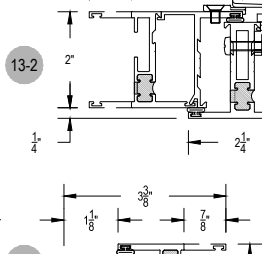

# N200T Series

Description: Residential window (Inside Set)

Function: Window

Detail: Fixed, Casement, Awning, Hopper

Scale: 3" = 1'-0"

SHEET 3 OF 5

# N200T Series

Description: Residential window (Inside Set)

Function: Window

Detail: Fixed, Casement, Awning, Hopper

Scale: 3" = 1'-0"

SHEET 4 OF 5

# N200T Series

Description: Residential window (Outside Set)

Function: Glazing Beads

Detail: Fixed, Casement, Awning, Hopper

Scale: 1'-0" = 1'-0" (Full)

SHEET 5 OF 5

# N200T Series

Description: Residential window (Outside Set)

Function: Blind

Detail: Fixed, Casement, Awning, Hopper

Scale: 1'-0" = 1'-0" (Full)

SHEET 5 OF 5