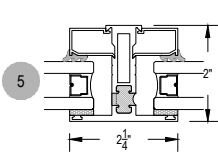

# N200T Series

Description: Residential window (Inside Set)

Function: Window

Detail: Fixed, Casement, Awning, Hopper

Scale: 3" = 1'-0"

SHEET 3 OF 5

# N200T Series

Description: Residential window (Inside Set)

Function: Window

Detail: Fixed, Casement, Awning, Hopper

Scale: 3" = 1'-0"

SHEET 4 OF 5

# N200T Series

Description: Residential window (Outside Set)

Function: Glazing Beads

Detail: Fixed, Casement, Awning, Hopper

Scale: 1'-0" = 1'-0" (Full)

SHEET 5 OF 5