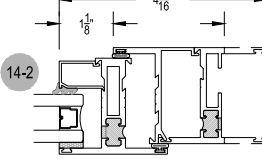

# N200T Series

Description: Residential window (Inside Set)

Function: Window

Detail: Fixed, Casement, Awning, Hopper

Scale: 3" = 1'-0"

SHEET 3 OF 5

# N200T Series

Description: Residential window (Inside Set)

Function: Window

Detail: Fixed, Casement, Awning, Hopper

Scale: 3" = 1'-0"

SHEET 4 OF 5

# N200T Series

Description: Residential window (Outside Set)

Function: Glazing Beads

Detail: Fixed, Casement, Awning, Hopper

Scale: 1'-0" = 1'-0" (Full)

SHEET 5 OF 5