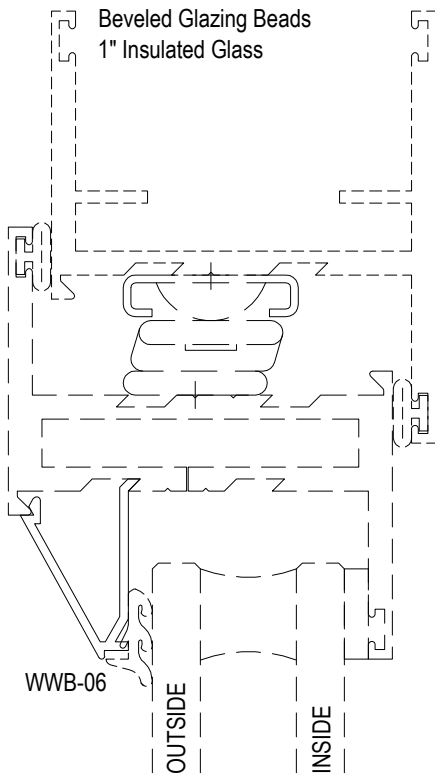

# N200T Series

Description: Residential window (Inside Set)

Function: Window

Detail: Fixed, Casement, Awning, Hopper

Scale: 3" = 1'-0"

SHEET 3 OF 5

# N200T Series

Description: Residential window (Inside Set)

Function: Window

Detail: Fixed, Casement, Awning, Hopper

Scale: 3" = 1'-0"

SHEET 4 OF 5

# N200T Series

Description: Residential window (Outside Set)

Function: Glazing Beads

Detail: Fixed, Casement, Awning, Hopper

Scale: 1'-0" = 1'-0" (Full)

SHEET 5 OF 5

# N200T Series

Description: Residential window (Outside Set)

Function: Blind

Detail: Fixed, Casement, Awning, Hopper

Scale: 1'-0" = 1'-0" (Full)

SHEET 5 OF 5