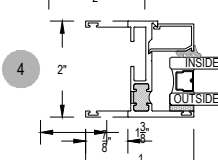

# N200T Series

Description: Residential window (Inside Set)

Function: Window

Detail: Fixed, Casement, Awning, Hopper

Scale: 3" = 1'-0"

SHEET 3 OF 5

# N200T Series

Description: Residential window (Inside Set)

Function: Window

Detail: Fixed, Casement, Awning, Hopper

Scale: 3" = 1'-0"

SHEET 4 OF 5

# N200T Series

Description: Residential window (Outside Set)

Function: Glazing Beads

Detail: Fixed, Casement, Awning, Hopper

Scale: 1'-0" = 1'-0" (Full)

SHEET 5 OF 5