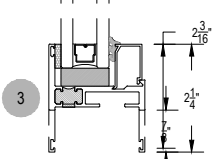

# N200T Series

Description: Residential window (Inside Set)

Function: Window

Detail: Fixed, Casement, Awning, Hopper

Scale: 3" = 1'-0"

SHEET 3 OF 5

# N200T Series

Description: Residential window (Inside Set)

Function: Window

Detail: Fixed, Casement, Awning, Hopper

Scale: 3" = 1'-0"

SHEET 4 OF 5

# N200T Series

Description: Residential window (Outside Set)

Function: Glazing Beads

Detail: Fixed, Casement, Awning, Hopper

Scale: 1'-0" = 1'-0" (Full)

SHEET 5 OF 5