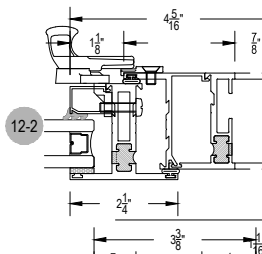

# N200T Series

Description: Residential window (Outside Set)

Function: Window

Detail: Fixed, Casement, Awning, Hopper

Scale: 3" = 1'-0"

SHEET 2 OF 5

# N200T Series

Description: Residential window (Inside Set)

Function: Window

Detail: Fixed, Casement, Awning, Hopper

Scale: 3" = 1'-0"

SHEET 3 OF 5

# N200T Series

Description: Residential window (Inside Set)

Function: Window

Detail: Fixed, Casement, Awning, Hopper

Scale: 3" = 1'-0"

SHEET 4 OF 5

# N200T Series

Description: Residential window (Outside Set)

Function: Glazing Beads

Detail: Fixed, Casement, Awning, Hopper

Scale: 1'-0" = 1'-0" (Full)

SHEET 5 OF 5