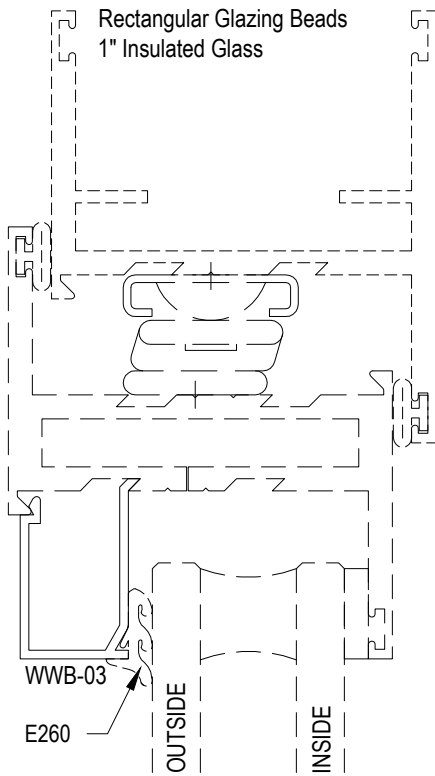

# N200T Series

Description: Residential window (Inside Set)

Function: Window

Detail: Fixed, Casement, Awning, Hopper

Scale: 3" = 1'-0"

SHEET 3 OF 5

# N200T Series

Description: Residential window (Inside Set)

Function: Window

Detail: Fixed, Casement, Awning, Hopper

Scale: 3" = 1'-0"

SHEET 4 OF 5

# N200T Series

Description: Residential window (Outside Set)

Function: Glazing Beads

Detail: Fixed, Casement, Awning, Hopper

Scale: 1'-0" = 1'-0" (Full)

SHEET 5 OF 5

# N200T Series

Description: Residential window (Outside Set)

Function: Blind

Detail: Fixed, Casement, Awning, Hopper

Scale: 1'-0" = 1'-0" (Full)

SHEET 5 OF 5