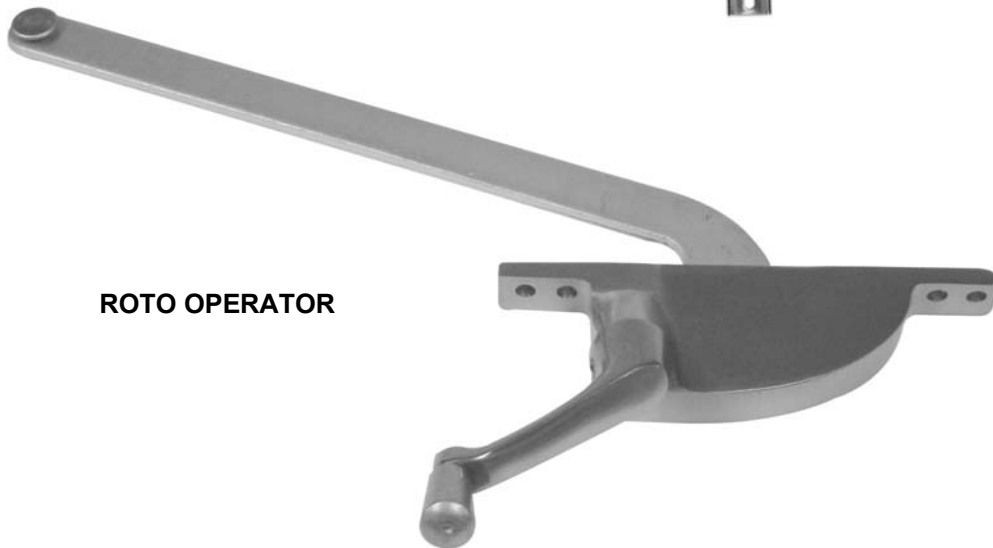

CAM HANDLE

SPRING CATCH

CAM HANDLE
POLE OPERATOR

CUSTODIAL LOCK

4 BAR HINGE

ROTO OPERATOR