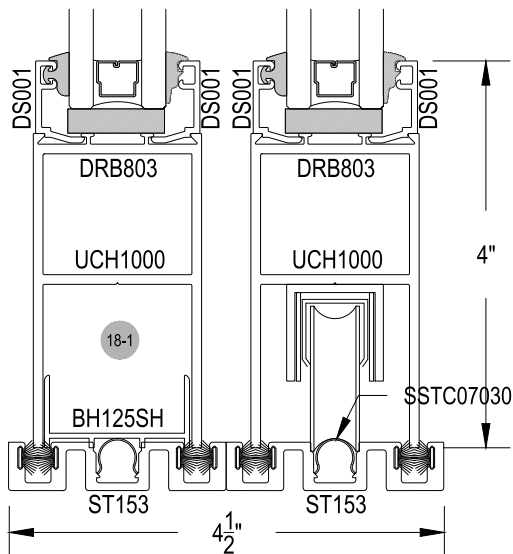

Rough Opening