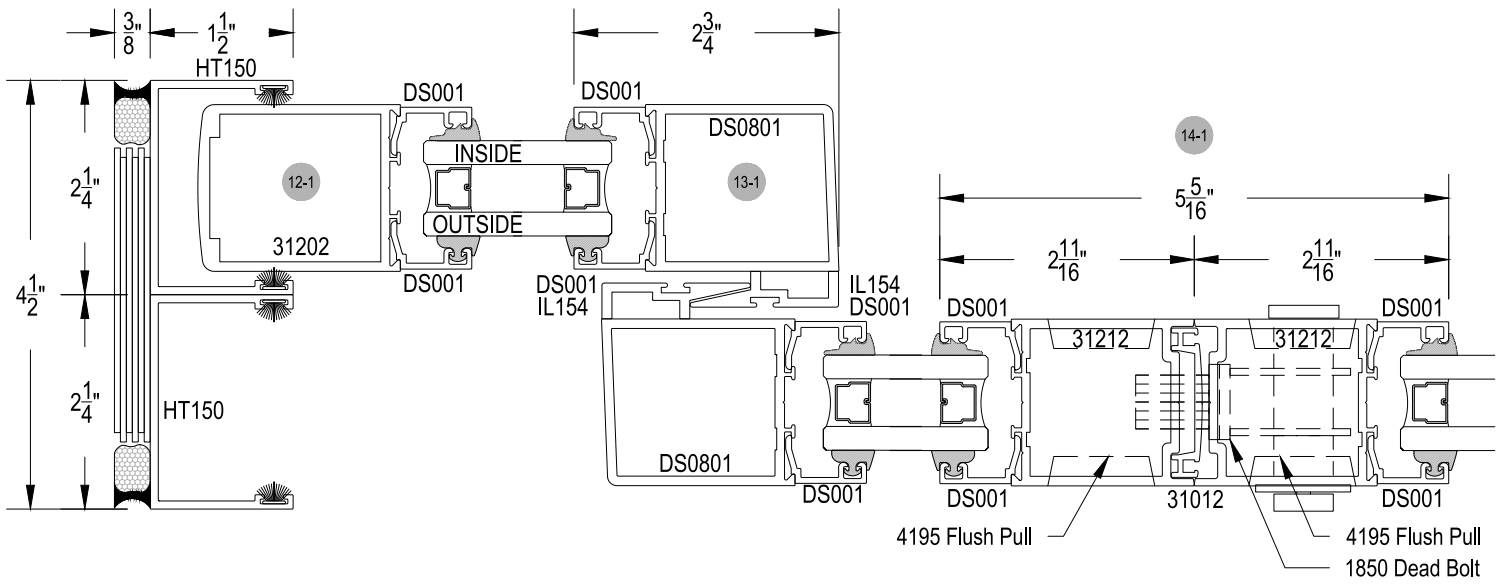

2820 SERIES DOORS

arcadia®

42" A.F.F. TO CENTER OF PULL HANDLE
34" TO CENTER OF LOCKSET

2820 Series

Description: Multisliding Doors
Function: Entrances
Detail: Vertical Stiles
Scale: 6" = 1'-0"

SHEET 1 OF 7

42" A.F.F. TO CENTER OF PULL HANDLE
34" TO CENTER OF LOCKSET

2820 Series

Description: Multisliding Doors

Function: Entrances

Detail: Vertical Stiles

Scale: 6" = 1'-0"

SHEET 2 OF 7

EXTERIOR ELEVATION
N.T.S.

4195 Flush Pull
1850 Dead Bolt

42" A.F.F. TO CENTER OF PULL HANDLE
34" TO CENTER OF LOCKSET

2820 Series

Description: Multisliding Doors

Function: Entrances

Detail: Vertical Stiles

Scale: 6" = 1'-0"

SHEET 3 OF 7

EXTERIOR ELEVATION
N.T.S.

2820 Series

Description: Multisliding Doors

Function: Entrances

Detail: Vertical Stiles

Scale: 6" = 1'-0"

42" A.F.F. TO CENTER OF PULL HANDLE
34" TO CENTER OF LOCKSET

SHEET 4 OF 7