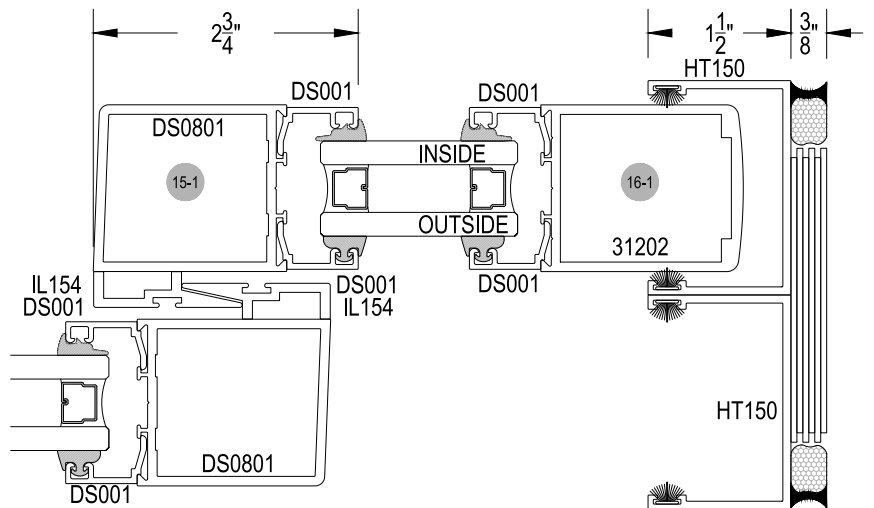

2820 SERIES DOORS

arcadia®

42" A.F.F. TO CENTER OF PULL HANDLE
34" TO CENTER OF LOCKSET

2820 Series

Description: Multisliding Doors
Function: Entrances
Detail: Vertical Stiles
Scale: 6" = 1'-0"

SHEET 1 OF 7

42" A.F.F. TO CENTER OF PULL HANDLE
34" TO CENTER OF LOCKSET

2820 Series

Description: Multisliding Doors

Function: Entrances

Detail: Vertical Stiles

Scale: 6" = 1'-0"

SHEET 2 OF 7

EXTERIOR ELEVATION
N.T.S.

4195 Flush Pull
1850 Dead Bolt

42" A.F.F. TO CENTER OF PULL HANDLE
34" TO CENTER OF LOCKSET

2820 Series

Description: Multisliding Doors

Function: Entrances

Detail: Vertical Stiles

Scale: 6" = 1'-0"

SHEET 3 OF 7

EXTERIOR ELEVATION
N.T.S.

2820 Series

Description: Multisliding Doors

Function: Entrances

Detail: Vertical Stiles

Scale: 6" = 1'-0"

42" A.F.F. TO CENTER OF PULL HANDLE
34" TO CENTER OF LOCKSET

SHEET 4 OF 7