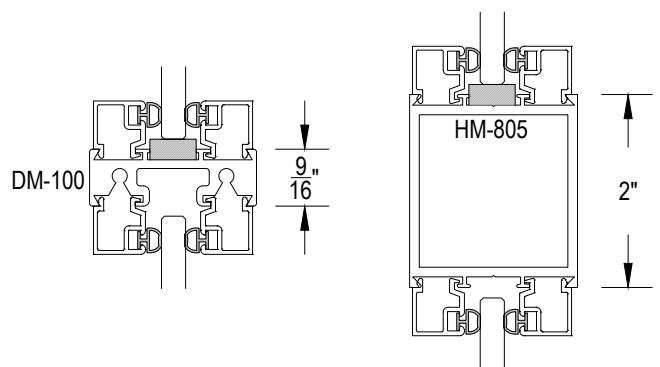

OPTIONAL HORIZONTAL MUNTIN