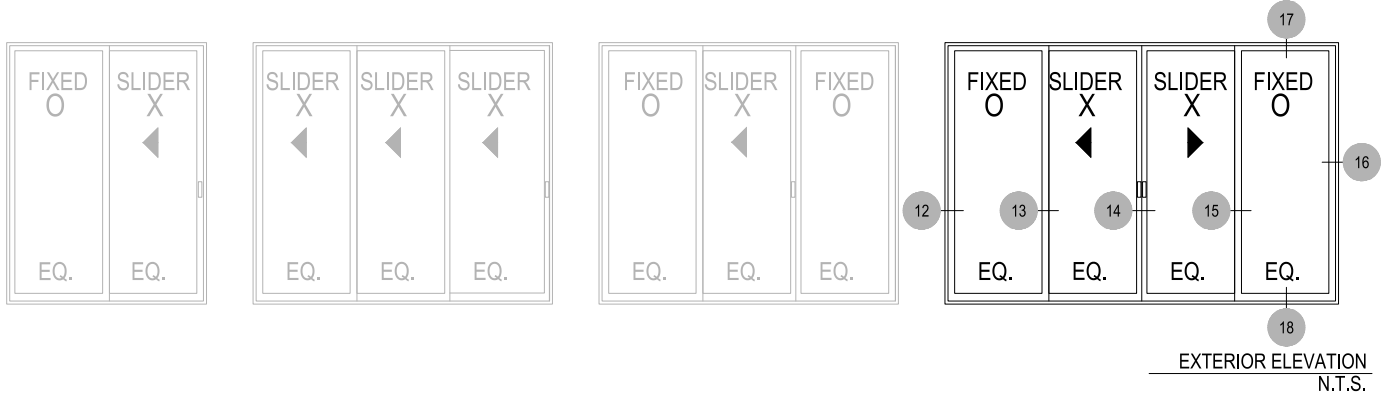

42" A.F.F. TO CENTER OF PULL HANDLE
34" TO CENTER OF LOCKSET

2820 Series

Description: Multisliding Doors

Function: Entrances

Detail: Vertical Stiles

Scale: 6" = 1'-0"

SHEET 2 OF 7

EXTERIOR ELEVATION
N.T.S.

4195 Flush Pull
1850 Dead Bolt

42" A.F.F. TO CENTER OF PULL HANDLE
34" TO CENTER OF LOCKSET

2820 Series

Description: Multisliding Doors

Function: Entrances

Detail: Vertical Stiles

Scale: 6" = 1'-0"

SHEET 3 OF 7

EXTERIOR ELEVATION
N.T.S.

2820 Series

Description: Multisliding Doors

Function: Entrances

Detail: Vertical Stiles

Scale: 6" = 1'-0"

42" A.F.F. TO CENTER OF PULL HANDLE
34" TO CENTER OF LOCKSET

SHEET 4 OF 7

EXTERIOR ELEVATION
N.T.S.

Rough Opening

POCKET OPTION

ROLLER OPTIONS

OPTIONAL TRACK

OPTIONAL GLASS STOP FOR 1/4" OR 1" GLASS

OPTIONAL HORIZONTAL MUNTIN

Corporate Location