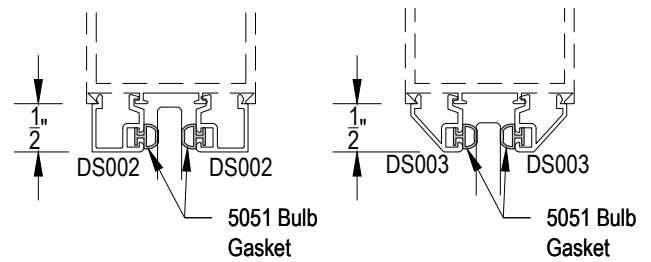

OPTIONAL TRACK

OPTIONAL GLASS STOP FOR 1/4" OR 1" GLASS