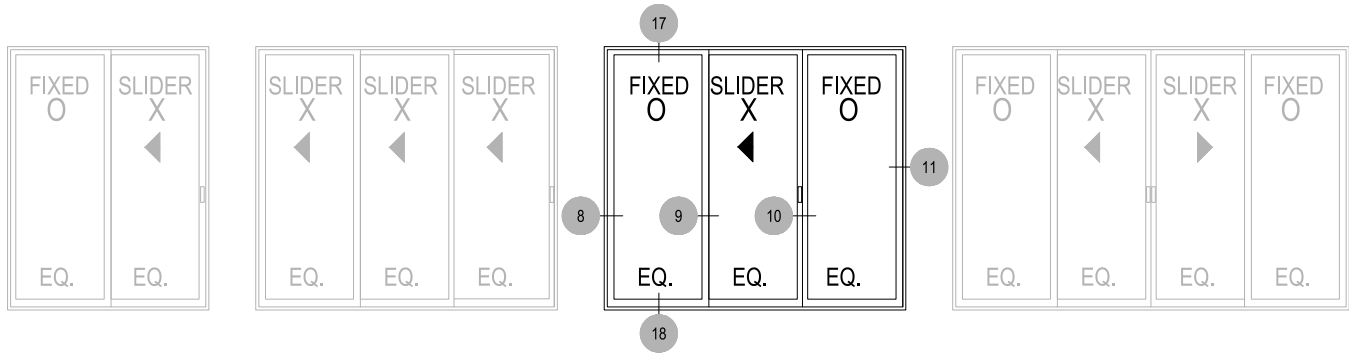

2820 SERIES DOORS

arcadia®

42" A.F.F. TO CENTER OF PULL HANDLE
34" TO CENTER OF LOCKSET

2820 Series

Description: Multisliding Doors
Function: Entrances
Detail: Vertical Stiles
Scale: 6" = 1'-0"

SHEET 1 OF 7

42" A.F.F. TO CENTER OF PULL HANDLE
34" TO CENTER OF LOCKSET

2820 Series

Description: Multisliding Doors

Function: Entrances

Detail: Vertical Stiles

Scale: 6" = 1'-0"

SHEET 2 OF 7

EXTERIOR ELEVATION
N.T.S.

4195 Flush Pull
1850 Dead Bolt

42" A.F.F. TO CENTER OF PULL HANDLE
34" TO CENTER OF LOCKSET

2820 Series

Description: Multisliding Doors

Function: Entrances

Detail: Vertical Stiles

Scale: 6" = 1'-0"

SHEET 3 OF 7

EXTERIOR ELEVATION
N.T.S.

2820 Series

Description: Multisliding Doors

Function: Entrances

Detail: Vertical Stiles

Scale: 6" = 1'-0"

42" A.F.F. TO CENTER OF PULL HANDLE
34" TO CENTER OF LOCKSET

SHEET 4 OF 7