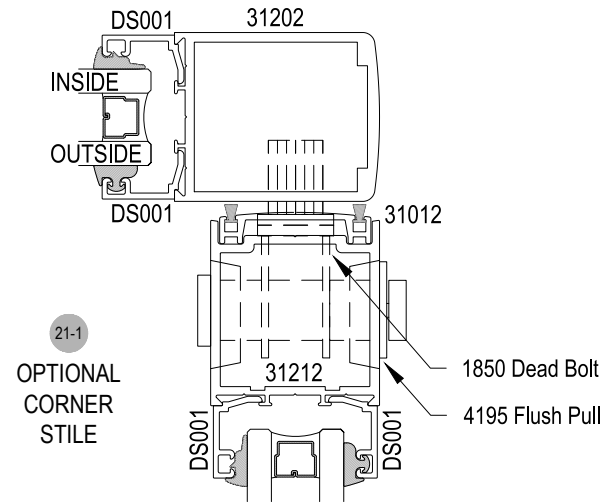

POCKET OPTION

ROLLER OPTIONS

OPTIONAL TRACK

OPTIONAL GLASS STOP FOR 1/4" OR 1" GLASS

OPTIONAL HORIZONTAL MUNTIN