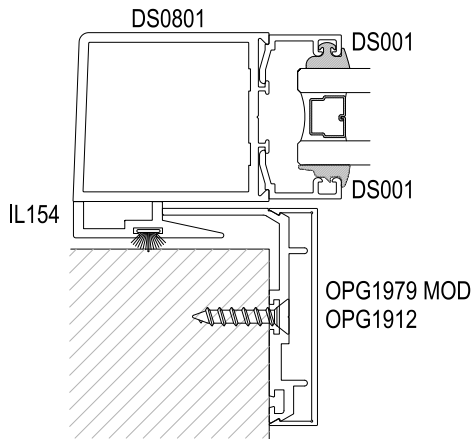

POCKET OPTION