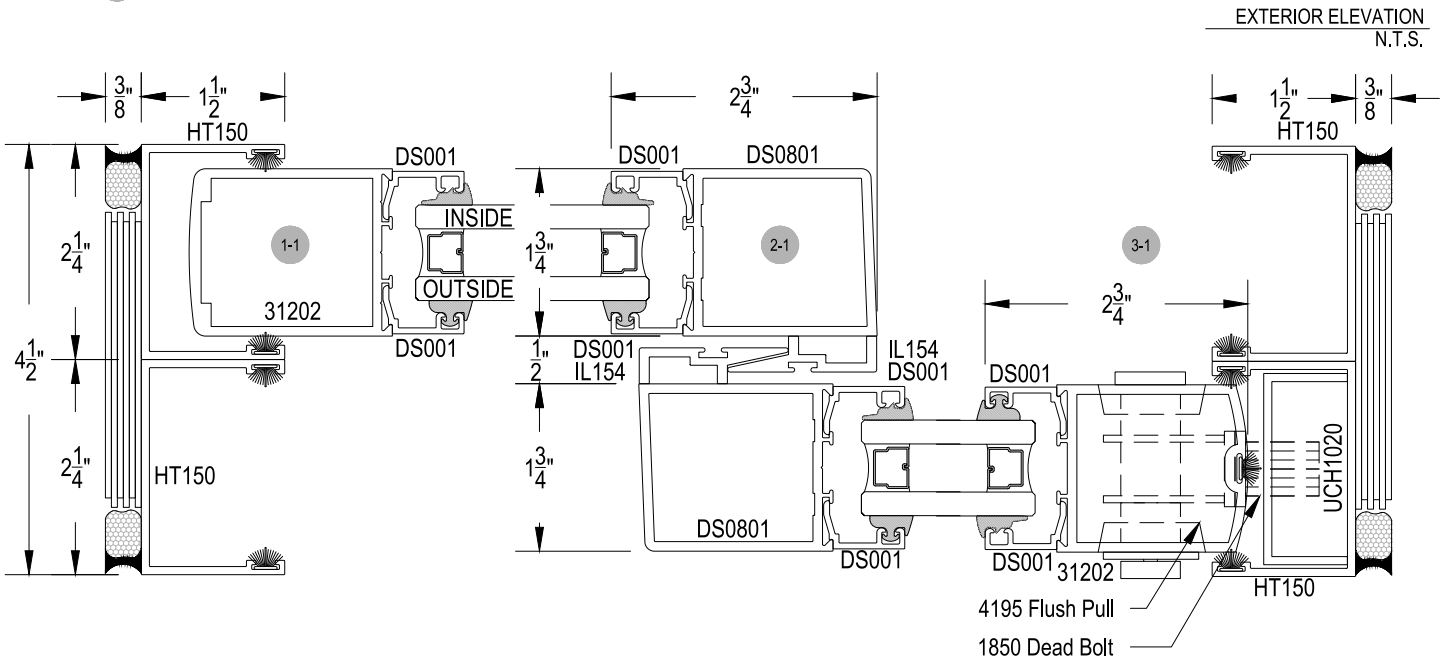

2820 SERIES DOORS

arcadia®

42" A.F.F. TO CENTER OF PULL HANDLE
34" TO CENTER OF LOCKSET

2820 Series

Description: Multisliding Doors
Function: Entrances
Detail: Vertical Stiles
Scale: 6" = 1'-0"

SHEET 1 OF 7

2820 Series Doors: Custom Architectural Multislide

- 2", 3-1/2" or 5" vertical stile width
- Single and multi-track
- Interior / exterior applications
- Fixed and operable panels
- 1/4 inch to 1" glazing infill
- Panel heights range 7 to 12 feet
- Panel width range 3 to 8 feet
- Low profile track recessed or surface applied
- Bi-parting parallel stacking behind a wall, a fixed end panel or in adjacent pocket
- Tandem steel ball bearing roller
- Maximum Security Adams-Rite hook-bolt cylinder lock
- Flush pulls

42" A.F.F. TO CENTER OF PULL HANDLE
34" TO CENTER OF LOCKSET

2820 Series

Description: Multisliding Doors

Function: Entrances

Detail: Vertical Stiles

Scale: 6" = 1'-0"

SHEET 2 OF 7

EXTERIOR ELEVATION
N.T.S.

4195 Flush Pull
1850 Dead Bolt

42" A.F.F. TO CENTER OF PULL HANDLE
34" TO CENTER OF LOCKSET

2820 Series

Description: Multisliding Doors

Function: Entrances

Detail: Vertical Stiles

Scale: 6" = 1'-0"

SHEET 3 OF 7