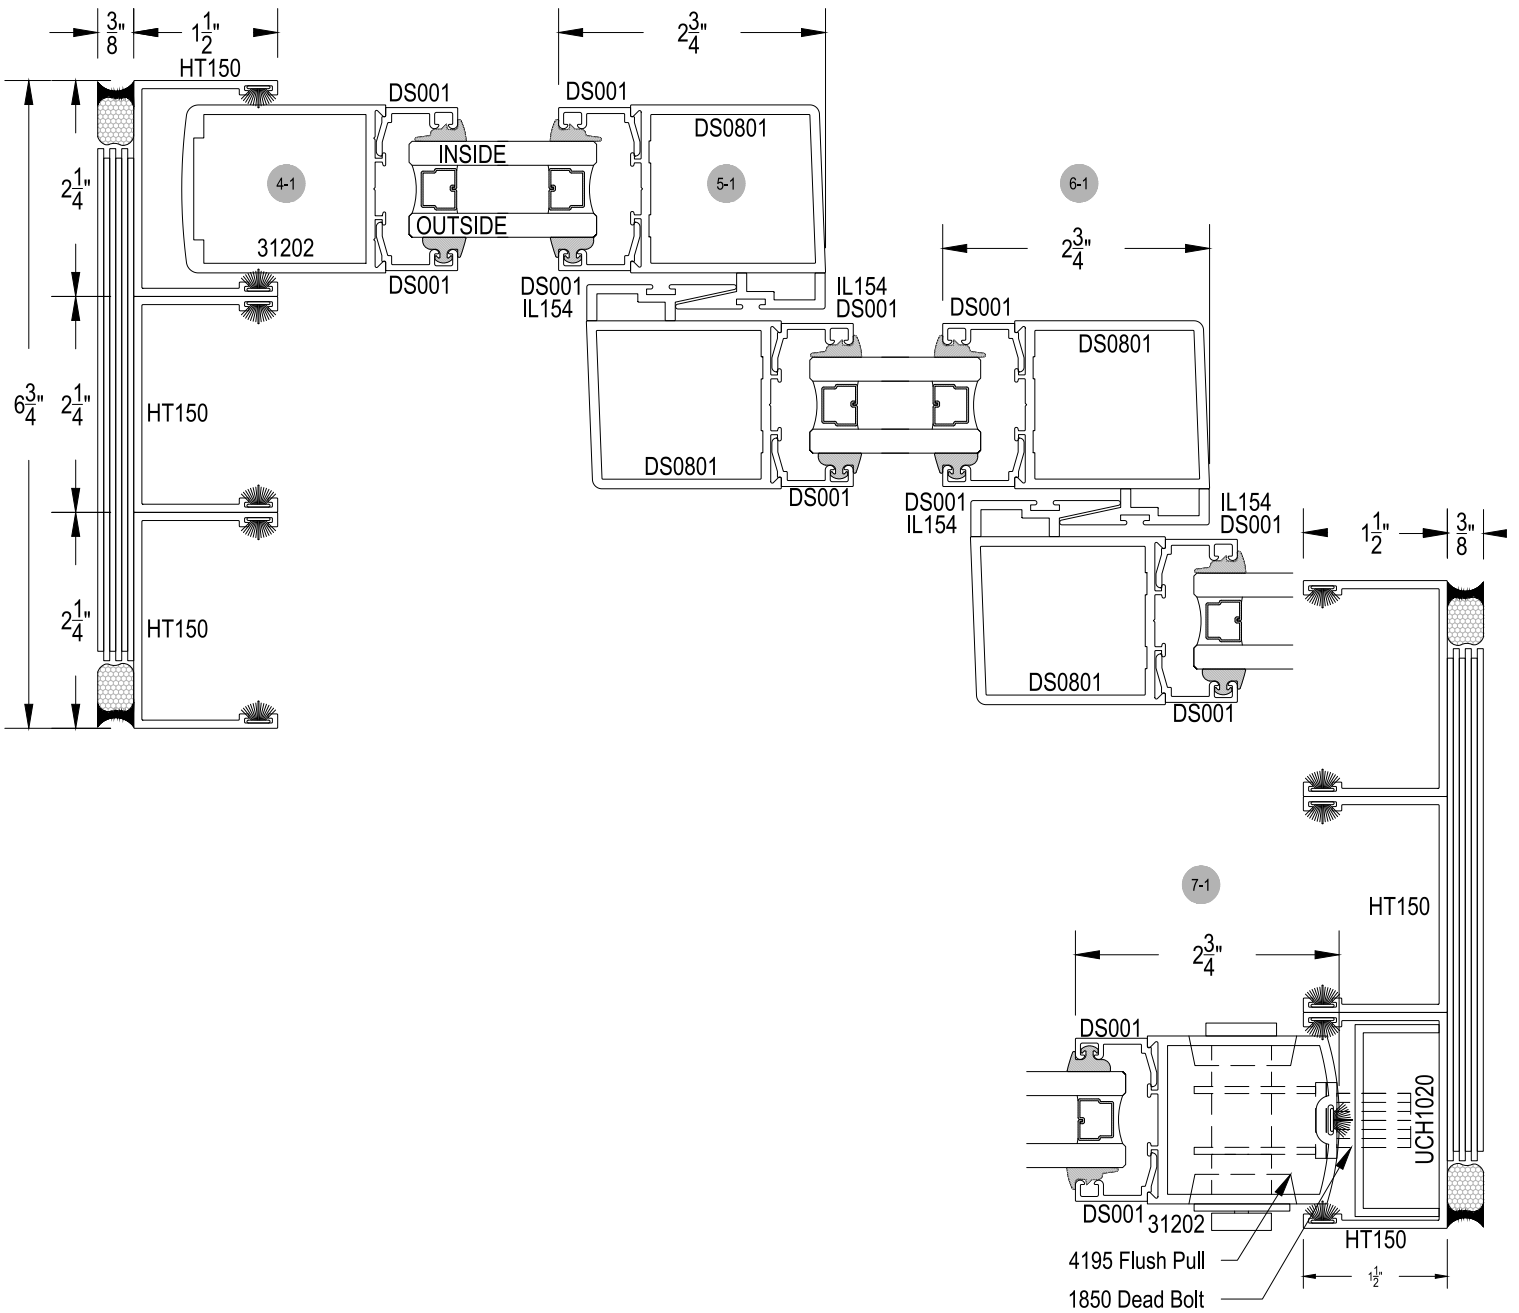

2820 SERIES DOORS

arcadia®

42" A.F.F. TO CENTER OF PULL HANDLE
34" TO CENTER OF LOCKSET

2820 Series

Description: Multisliding Doors
Function: Entrances
Detail: Vertical Stiles
Scale: 6" = 1'-0"

SHEET 1 OF 7

2820 Series Doors: Custom Architectural Multislide

- 2", 3-1/2" or 5" vertical stile width
- Single and multi-track
- Interior / exterior applications
- Fixed and operable panels
- 1/4 inch to 1" glazing infill
- Panel heights range 7 to 12 feet
- Panel width range 3 to 8 feet
- Low profile track recessed or surface applied
- Bi-parting parallel stacking behind a wall, a fixed end panel or in adjacent pocket
- Tandem steel ball bearing roller
- Maximum Security Adams-Rite hook-bolt cylinder lock
- Flush pulls

42" A.F.F. TO CENTER OF PULL HANDLE
34" TO CENTER OF LOCKSET

2820 Series

Description: Multisliding Doors

Function: Entrances

Detail: Vertical Stiles

Scale: 6" = 1'-0"

SHEET 2 OF 7

EXTERIOR ELEVATION
N.T.S.

4195 Flush Pull
1850 Dead Bolt

42" A.F.F. TO CENTER OF PULL HANDLE
34" TO CENTER OF LOCKSET

2820 Series

Description: Multisliding Doors

Function: Entrances

Detail: Vertical Stiles

Scale: 6" = 1'-0"

SHEET 3 OF 7