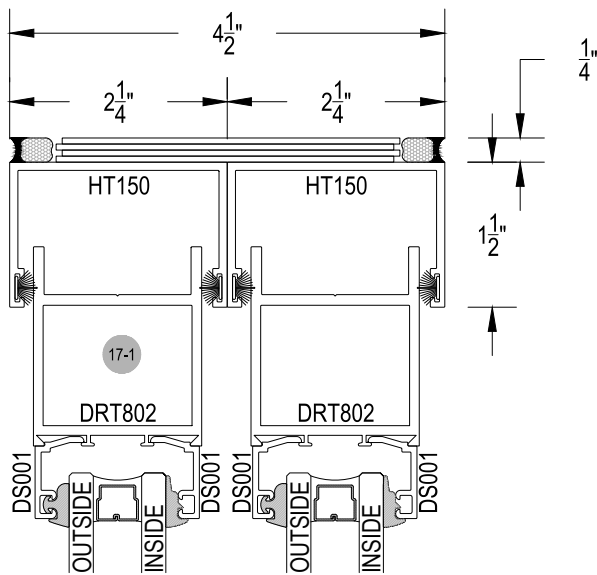

Rough Opening