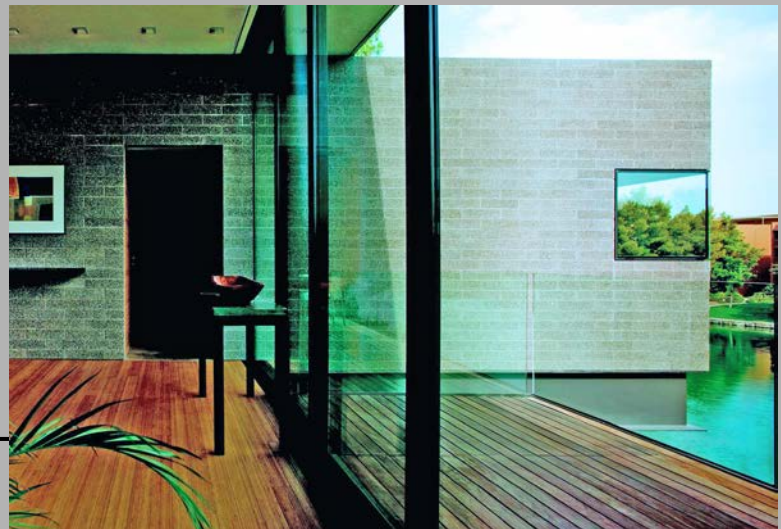

2820 SERIES DOORS

arcadia®

42" A.F.F. TO CENTER OF PULL HANDLE
34" TO CENTER OF LOCKSET

2820 Series

Description: Multisliding Doors
Function: Entrances
Detail: Vertical Stiles
Scale: 6" = 1'-0"

SHEET 1 OF 7

2820 Series Doors: Custom Architectural Multislide

- 2", 3-1/2" or 5" vertical stile width
- Single and multi-track
- Interior / exterior applications
- Fixed and operable panels
- 1/4 inch to 1" glazing infill
- Panel heights range 7 to 12 feet
- Panel width range 3 to 8 feet
- Low profile track recessed or surface applied
- Bi-parting parallel stacking behind a wall, a fixed end panel or in adjacent pocket
- Tandem steel ball bearing roller
- Maximum Security Adams-Rite hook-bolt cylinder lock
- Flush pulls

42" A.F.F. TO CENTER OF PULL HANDLE
34" TO CENTER OF LOCKSET

2820 Series

Description: Multisliding Doors

Function: Entrances

Detail: Vertical Stiles

Scale: 6" = 1'-0"

SHEET 2 OF 7

EXTERIOR ELEVATION
N.T.S.