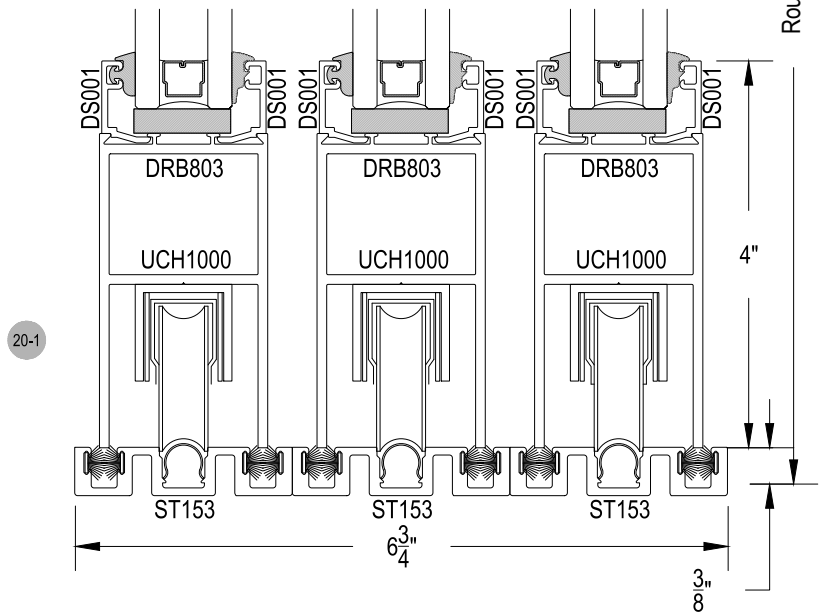

Rough Opening