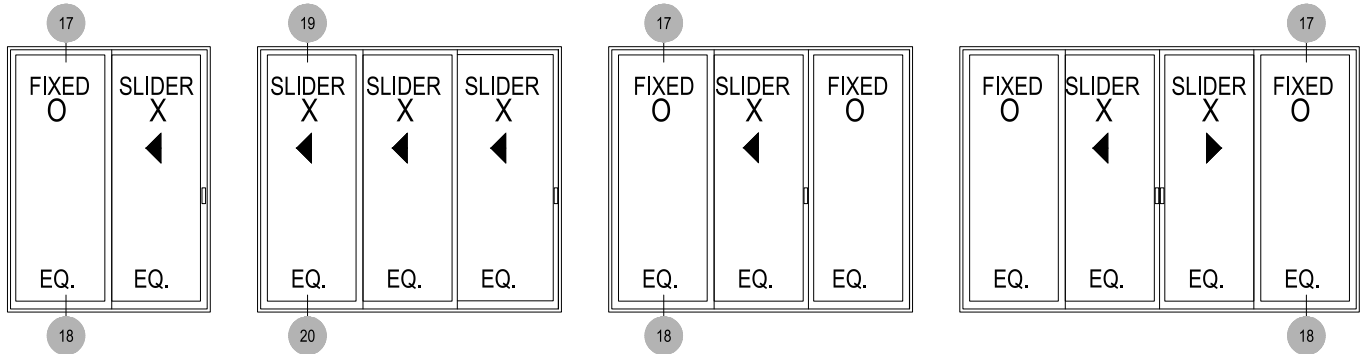

42" A.F.F. TO CENTER OF PULL HANDLE
34" TO CENTER OF LOCKSET

2820 Series

Description: Multisliding Doors

Function: Entrances

Detail: Vertical Stiles

Scale: 6" = 1'-0"

SHEET 2 OF 7

EXTERIOR ELEVATION
N.T.S.

4195 Flush Pull
1850 Dead Bolt

42" A.F.F. TO CENTER OF PULL HANDLE
34" TO CENTER OF LOCKSET

2820 Series

Description: Multisliding Doors

Function: Entrances

Detail: Vertical Stiles

Scale: 6" = 1'-0"

SHEET 3 OF 7

EXTERIOR ELEVATION
N.T.S.

2820 Series

Description: Multisliding Doors

Function: Entrances

Detail: Vertical Stiles

Scale: 6" = 1'-0"

42" A.F.F. TO CENTER OF PULL HANDLE
34" TO CENTER OF LOCKSET

SHEET 4 OF 7

EXTERIOR ELEVATION
N.T.S.

Rough Opening

POCKET OPTION

ROLLER OPTIONS

OPTIONAL TRACK

OPTIONAL GLASS STOP FOR 1/4" OR 1" GLASS

OPTIONAL HORIZONTAL MUNTIN

Corporate Location