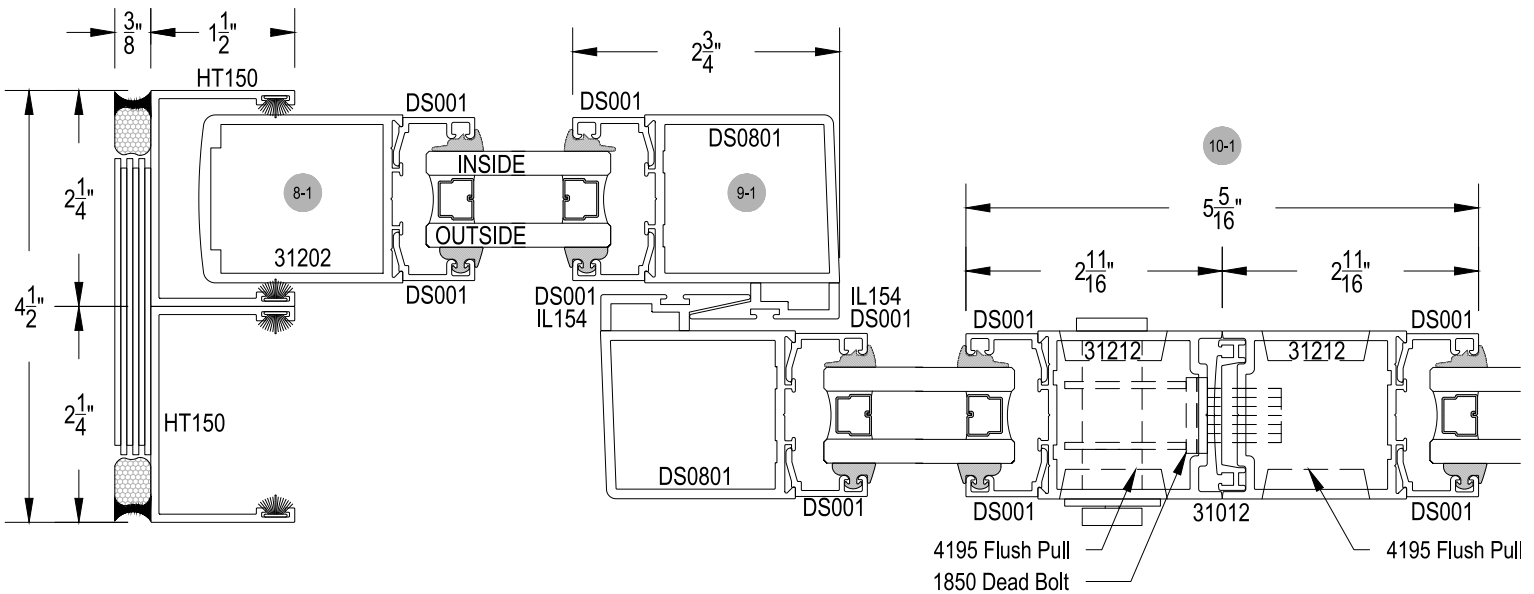

2820 SERIES DOORS

arcadia®

42" A.F.F. TO CENTER OF PULL HANDLE
34" TO CENTER OF LOCKSET

2820 Series

Description: Multisliding Doors
Function: Entrances
Detail: Vertical Stiles
Scale: 6" = 1'-0"

SHEET 1 OF 7

42" A.F.F. TO CENTER OF PULL HANDLE
34" TO CENTER OF LOCKSET

2820 Series

Description: Multisliding Doors

Function: Entrances

Detail: Vertical Stiles

Scale: 6" = 1'-0"

SHEET 2 OF 7

EXTERIOR ELEVATION
N.T.S.

4195 Flush Pull
1850 Dead Bolt

42" A.F.F. TO CENTER OF PULL HANDLE
34" TO CENTER OF LOCKSET

2820 Series

Description: Multisliding Doors

Function: Entrances

Detail: Vertical Stiles

Scale: 6" = 1'-0"

SHEET 3 OF 7

EXTERIOR ELEVATION
N.T.S.

2820 Series

Description: Multisliding Doors

Function: Entrances

Detail: Vertical Stiles

Scale: 6" = 1'-0"

42" A.F.F. TO CENTER OF PULL HANDLE
34" TO CENTER OF LOCKSET

SHEET 4 OF 7