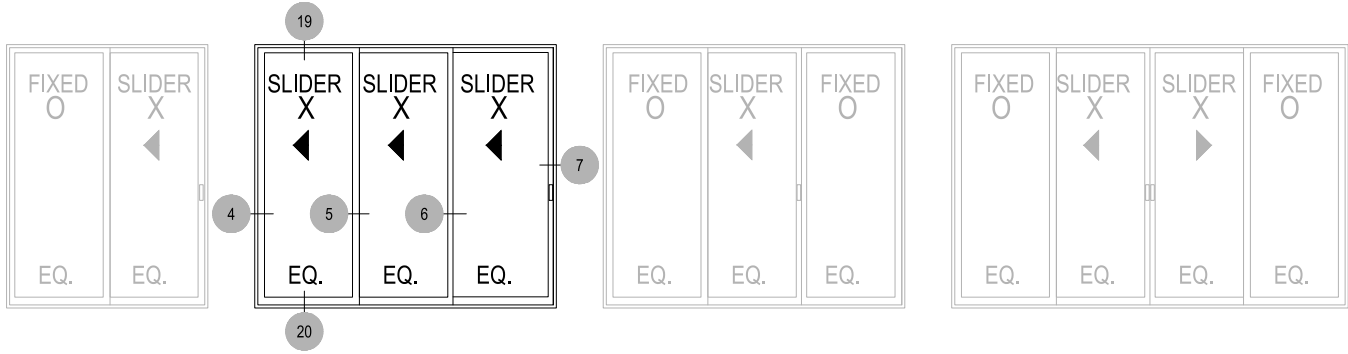

2820 SERIES DOORS

arcadia®

42" A.F.F. TO CENTER OF PULL HANDLE
34" TO CENTER OF LOCKSET

2820 Series

Description: Multisliding Doors
Function: Entrances
Detail: Vertical Stiles
Scale: 6" = 1'-0"

SHEET 1 OF 7

42" A.F.F. TO CENTER OF PULL HANDLE
34" TO CENTER OF LOCKSET

2820 Series

Description: Multisliding Doors

Function: Entrances

Detail: Vertical Stiles

Scale: 6" = 1'-0"

SHEET 2 OF 7

EXTERIOR ELEVATION
N.T.S.

4195 Flush Pull
1850 Dead Bolt

42" A.F.F. TO CENTER OF PULL HANDLE
34" TO CENTER OF LOCKSET

2820 Series

Description: Multisliding Doors

Function: Entrances

Detail: Vertical Stiles

Scale: 6" = 1'-0"

SHEET 3 OF 7

EXTERIOR ELEVATION
N.T.S.

2820 Series

Description: Multisliding Doors

Function: Entrances

Detail: Vertical Stiles

Scale: 6" = 1'-0"

42" A.F.F. TO CENTER OF PULL HANDLE
34" TO CENTER OF LOCKSET

SHEET 4 OF 7