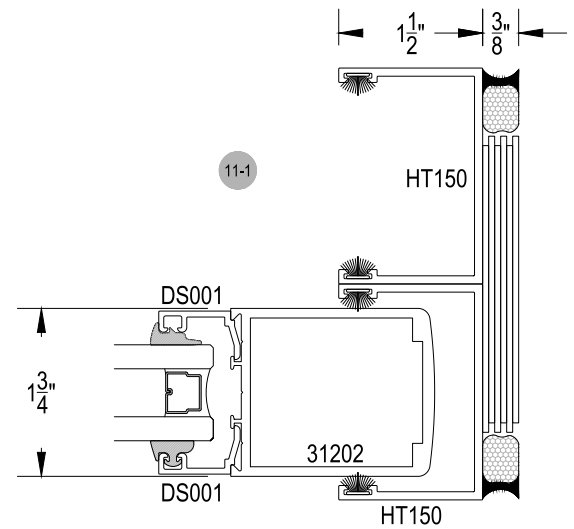

2820 SERIES DOORS

arcadia®

42" A.F.F. TO CENTER OF PULL HANDLE
34" TO CENTER OF LOCKSET

2820 Series

Description: Multisliding Doors
Function: Entrances
Detail: Vertical Stiles
Scale: 6" = 1'-0"

SHEET 1 OF 7

42" A.F.F. TO CENTER OF PULL HANDLE
34" TO CENTER OF LOCKSET

2820 Series

Description: Multisliding Doors

Function: Entrances

Detail: Vertical Stiles

Scale: 6" = 1'-0"

SHEET 2 OF 7

EXTERIOR ELEVATION
N.T.S.

4195 Flush Pull
1850 Dead Bolt

42" A.F.F. TO CENTER OF PULL HANDLE
34" TO CENTER OF LOCKSET

2820 Series

Description: Multisliding Doors

Function: Entrances

Detail: Vertical Stiles

Scale: 6" = 1'-0"

SHEET 3 OF 7

EXTERIOR ELEVATION
N.T.S.

2820 Series

Description: Multisliding Doors

Function: Entrances

Detail: Vertical Stiles

Scale: 6" = 1'-0"

42" A.F.F. TO CENTER OF PULL HANDLE
34" TO CENTER OF LOCKSET

SHEET 4 OF 7