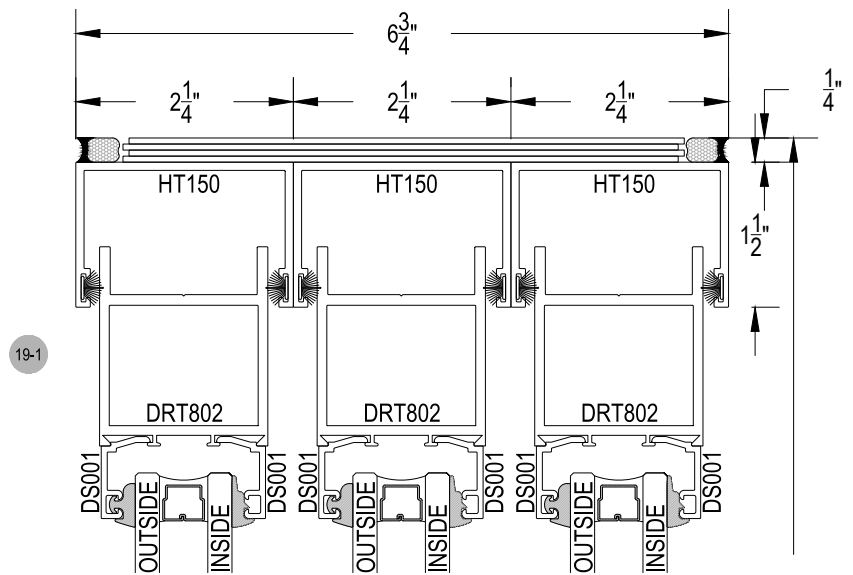

Rough Opening