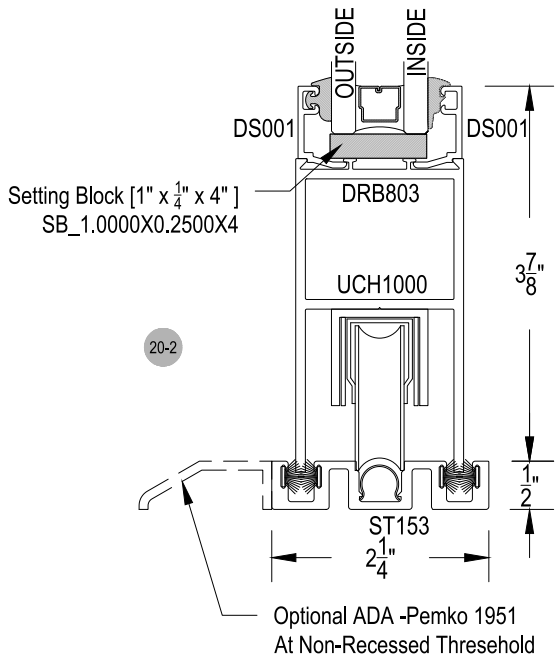

POCKET OPTION

ROLLER OPTIONS

OPTIONAL TRACK

OPTIONAL GLASS STOP FOR 1/4" OR 1" GLASS

OPTIONAL HORIZONTAL MUNTIN