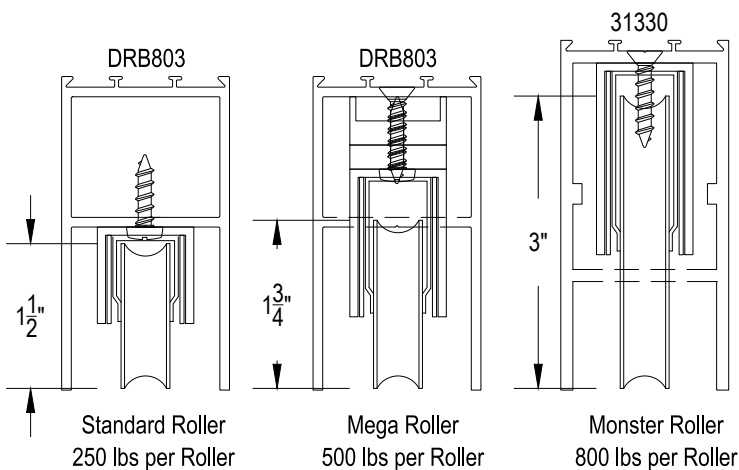

42" A.F.F. TO CENTER OF PULL HANDLE
34" TO CENTER OF LOCKSET

2820 Series

Description: Multisliding Doors

Function: Entrances

Detail: Vertical Stiles

Scale: 6" = 1'-0"

SHEET 2 OF 7

EXTERIOR ELEVATION
N.T.S.

4195 Flush Pull
1850 Dead Bolt

42" A.F.F. TO CENTER OF PULL HANDLE
34" TO CENTER OF LOCKSET

2820 Series

Description: Multisliding Doors

Function: Entrances

Detail: Vertical Stiles

Scale: 6" = 1'-0"

SHEET 3 OF 7

EXTERIOR ELEVATION
N.T.S.

2820 Series

Description: Multisliding Doors

Function: Entrances

Detail: Vertical Stiles

Scale: 6" = 1'-0"

42" A.F.F. TO CENTER OF PULL HANDLE
34" TO CENTER OF LOCKSET

SHEET 4 OF 7

EXTERIOR ELEVATION
N.T.S.

Rough Opening

POCKET OPTION

ROLLER OPTIONS

OPTIONAL TRACK

OPTIONAL GLASS STOP FOR 1/4" OR 1" GLASS

OPTIONAL HORIZONTAL MUNTIN

Corporate Location