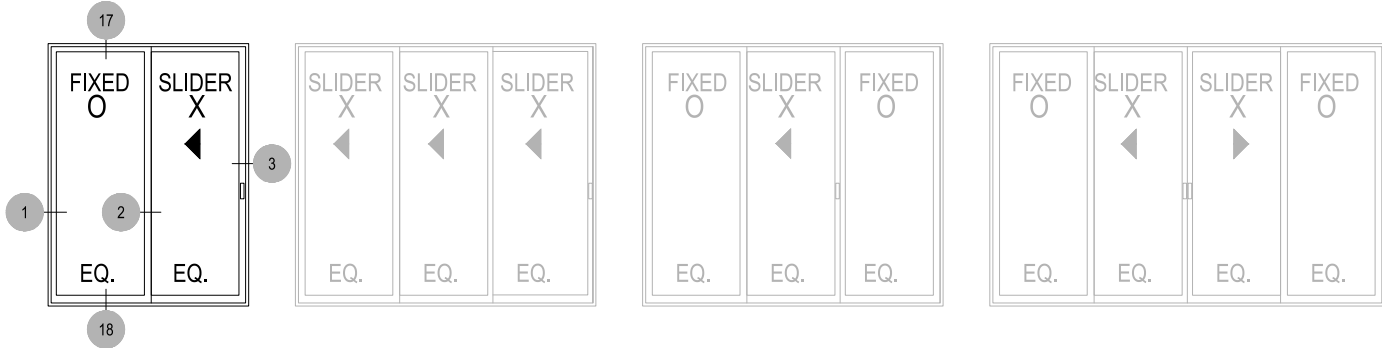

2820 SERIES DOORS

arcadia®

42" A.F.F. TO CENTER OF PULL HANDLE
34" TO CENTER OF LOCKSET

2820 Series

Description: Multisliding Doors
Function: Entrances
Detail: Vertical Stiles
Scale: 6" = 1'-0"

SHEET 1 OF 7

2820 Series Doors: Custom Architectural Multislide

- 2", 3-1/2" or 5" vertical stile width
- Single and multi-track
- Interior / exterior applications
- Fixed and operable panels
- 1/4 inch to 1" glazing infill
- Panel heights range 7 to 12 feet
- Panel width range 3 to 8 feet
- Low profile track recessed or surface applied
- Bi-parting parallel stacking behind a wall, a fixed end panel or in adjacent pocket
- Tandem steel ball bearing roller
- Maximum Security Adams-Rite hook-bolt cylinder lock
- Flush pulls

42" A.F.F. TO CENTER OF PULL HANDLE
34" TO CENTER OF LOCKSET

2820 Series

Description: Multisliding Doors

Function: Entrances

Detail: Vertical Stiles

Scale: 6" = 1'-0"

SHEET 2 OF 7

EXTERIOR ELEVATION
N.T.S.

4195 Flush Pull
1850 Dead Bolt

42" A.F.F. TO CENTER OF PULL HANDLE
34" TO CENTER OF LOCKSET

2820 Series

Description: Multisliding Doors

Function: Entrances

Detail: Vertical Stiles

Scale: 6" = 1'-0"

SHEET 3 OF 7