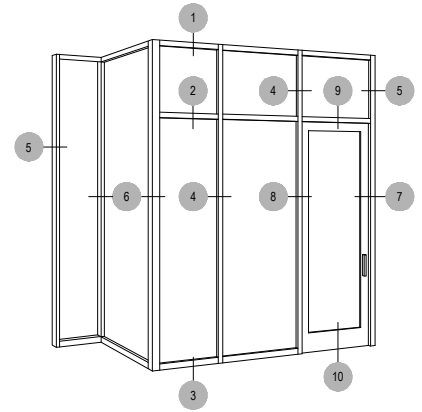

Offset Glazed

Side Load

AF600 Series

Description: 2" X 6" Offset Glazed For 1/4" Glass

Function: Window Wall

Detail: Horizontals

Scale: 3" = 1'-0"

Offset Glazed

Side Load

AF600 Series

Description: 2" X 6" Offset Glazed For 1/4" Glass

Function: Window Wall

Detail: Verticals

Scale: 3" = 1'-0"

SHEET 2 OF 6

Offset Glazed

Side Load

AF600 Series

Description: 2" X 6" Offset Glazed For 1/4" Glass

Function: Window Wall

Detail: Corners

Scale: 3" = 1'-0"

SHEET 3 OF 6

6-1

Side Load

AF600 Series

Description: 2" X 6" Offset Glazed For 1/4" Glass

Function: Window Wall

Detail: Doors

Scale: 3" = 1'-0"

SHEET 4 OF 6

**CHECK FOR AVAILABILITY
PRIOR TO ORDERING**