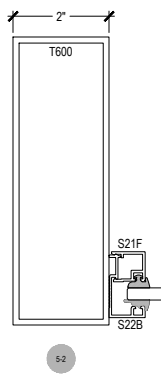

Offset Glazed

Side Load

AF600 Series

Description: 2" X 6" Offset Glazed For 1/4" Glass

Function: Window Wall

Detail: Horizontals

Scale: 3" = 1'-0"

Offset Glazed

Side Load

AF600 Series

Description: 2" X 6" Offset Glazed For 1/4" Glass

Function: Window Wall

Detail: Verticals

Scale: 3" = 1'-0"

SHEET 2 OF 6

Offset Glazed

Side Load

AF600 Series

Description: 2" X 6" Offset Glazed For 1/4" Glass

Function: Window Wall

Detail: Corners

Scale: 3" = 1'-0"

SHEET 3 OF 6

6-1

Side Load

AF600 Series

Description: 2" X 6" Offset Glazed For 1/4" Glass

Function: Window Wall

Detail: Doors

Scale: 3" = 1'-0"

SHEET 4 OF 6

**CHECK FOR AVAILABILITY
PRIOR TO ORDERING**