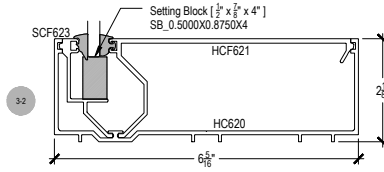

Offset Glazed

Side Load

AF600 Series

Description: 2" X 6" Offset Glazed For 1/4" Glass

Function: Window Wall

Detail: Horizontals

Scale: 3" = 1'-0"

Offset Glazed

Side Load

AF600 Series

Description: 2" X 6" Offset Glazed For 1/4" Glass

Function: Window Wall

Detail: Verticals

Scale: 3" = 1'-0"

SHEET 2 OF 6

Offset Glazed

Side Load

AF600 Series

Description: 2" X 6" Offset Glazed For 1/4" Glass

Function: Window Wall

Detail: Corners

Scale: 3" = 1'-0"

SHEET 3 OF 6

6-1

Side Load

AF600 Series

Description: 2" X 6" Offset Glazed For 1/4" Glass

Function: Window Wall

Detail: Doors

Scale: 3" = 1'-0"

SHEET 4 OF 6

**CHECK FOR AVAILABILITY
PRIOR TO ORDERING**