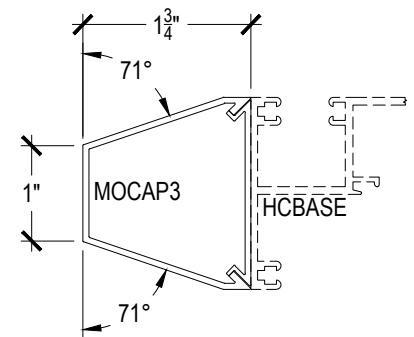

Offset Glazed

Side Load

AF600 Series

Description: 2" X 6" Offset Glazed For 1/4" Glass

Function: Window Wall

Detail: Horizontals

Scale: 3" = 1'-0"

Offset Glazed

Side Load

AF600 Series

Description: 2" X 6" Offset Glazed For 1/4" Glass

Function: Window Wall

Detail: Verticals

Scale: 3" = 1'-0"

SHEET 2 OF 6

Offset Glazed

Side Load

AF600 Series

Description: 2" X 6" Offset Glazed For 1/4" Glass

Function: Window Wall

Detail: Corners

Scale: 3" = 1'-0"

SHEET 3 OF 6

6-1

Side Load

AF600 Series

Description: 2" X 6" Offset Glazed For 1/4" Glass

Function: Window Wall

Detail: Doors

Scale: 3" = 1'-0"

SHEET 4 OF 6

**CHECK FOR AVAILABILITY
PRIOR TO ORDERING**