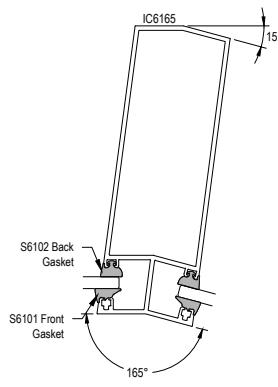

Offset Glazed

Side Load

AF600 Series

Description: 2" X 6" Offset Glazed For 1/4" Glass

Function: Window Wall

Detail: Corners

Scale: 3" = 1'-0"

SHEET 3 OF 6

6-8