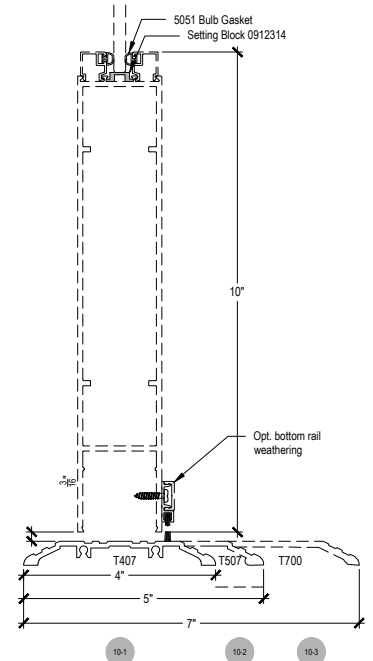

Side Load

AF600 Series

Description: 2" X 6" Offset Glazed For 1/4" Glass

Function: Window Wall

Detail: Doors

Scale: 3" = 1'-0"

SHEET 4 OF 6

**CHECK FOR AVAILABILITY
PRIOR TO ORDERING**