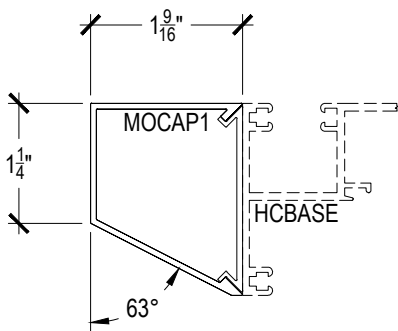

Offset Glazed

Side Load

AF600 Series

Description: 2" X 6" Offset Glazed For 1/4" Glass

Function: Window Wall

Detail: Horizontals

Scale: 3" = 1'-0"

Offset Glazed

Side Load

AF600 Series

Description: 2" X 6" Offset Glazed For 1/4" Glass

Function: Window Wall

Detail: Verticals

Scale: 3" = 1'-0"

SHEET 2 OF 6

Offset Glazed

Side Load

AF600 Series

Description: 2" X 6" Offset Glazed For 1/4" Glass

Function: Window Wall

Detail: Corners

Scale: 3" = 1'-0"

SHEET 3 OF 6

6-1

Side Load

AF600 Series

Description: 2" X 6" Offset Glazed For 1/4" Glass

Function: Window Wall

Detail: Doors

Scale: 3" = 1'-0"

SHEET 4 OF 6

**CHECK FOR AVAILABILITY
PRIOR TO ORDERING**