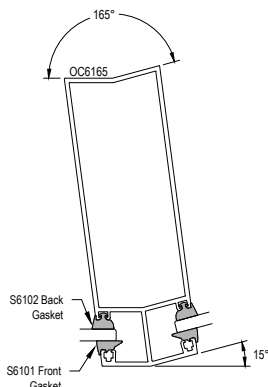

Offset Glazed

Side Load

AF600 Series

Description: 2" X 6" Offset Glazed For 1/4" Glass

Function: Window Wall

Detail: Corners

Scale: 3" = 1'-0"

SHEET 3 OF 6

6-7