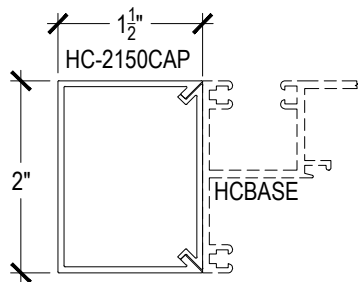

Offset Glazed

Side Load

AF600 Series

Description: 2" X 6" Offset Glazed For 1/4" Glass

Function: Window Wall

Detail: Horizontals

Scale: 3" = 1'-0"

Offset Glazed

Side Load

AF600 Series

Description: 2" X 6" Offset Glazed For 1/4" Glass

Function: Window Wall

Detail: Verticals

Scale: 3" = 1'-0"

SHEET 2 OF 6

Offset Glazed

Side Load

AF600 Series

Description: 2" X 6" Offset Glazed For 1/4" Glass

Function: Window Wall

Detail: Corners

Scale: 3" = 1'-0"

SHEET 3 OF 6

6-1

Side Load

AF600 Series

Description: 2" X 6" Offset Glazed For 1/4" Glass

Function: Window Wall

Detail: Doors

Scale: 3" = 1'-0"

SHEET 4 OF 6

**CHECK FOR AVAILABILITY
PRIOR TO ORDERING**