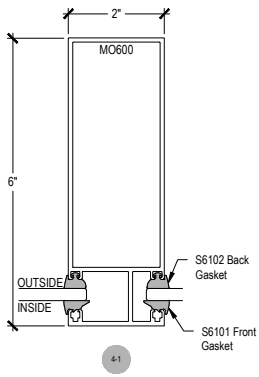

Offset Glazed

Side Load

AF600 Series

Description: 2" X 6" Offset Glazed For 1/4" Glass

Function: Window Wall

Detail: Horizontals

Scale: 3" = 1'-0"

Offset Glazed

Side Load

AF600 Series

Description: 2" X 6" Offset Glazed For 1/4" Glass

Function: Window Wall

Detail: Verticals

Scale: 3" = 1'-0"

SHEET 2 OF 6

Offset Glazed

Side Load

AF600 Series

Description: 2" X 6" Offset Glazed For 1/4" Glass

Function: Window Wall

Detail: Corners

Scale: 3" = 1'-0"

SHEET 3 OF 6

6-1

Side Load

AF600 Series

Description: 2" X 6" Offset Glazed For 1/4" Glass

Function: Window Wall

Detail: Doors

Scale: 3" = 1'-0"

SHEET 4 OF 6

**CHECK FOR AVAILABILITY
PRIOR TO ORDERING**