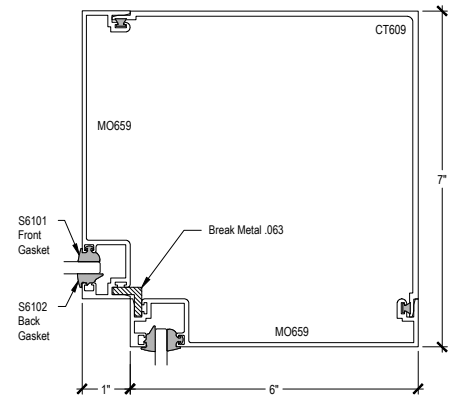

Side Load

AF600 Series

Description: 2" X 6" Offset Glazed For 1/4" Glass

Function: Window Wall

Detail: Corners

Scale: 3" = 1'-0"

SHEET 3 OF 6

6-1

6-2

6-3

6-4

6-5

6-6

6-7

6-8

Offset Glazed

Side Load

AF600 Series

Description: 2" X 6" Offset Glazed For 1/4" Glass

Function: Window Wall

Detail: Doors

Scale: 3" = 1'-0"

SHEET 4 OF 6

**CHECK FOR AVAILABILITY
PRIOR TO ORDERING**