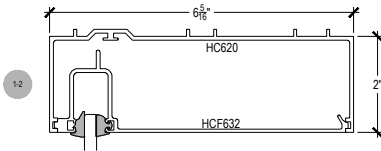

Offset Glazed

Side Load

AF600 Series

Description: 2" X 6" Offset Glazed For 1/4" Glass

Function: Window Wall

Detail: Horizontals

Scale: 3" = 1'-0"

Offset Glazed

Side Load

AF600 Series

Description: 2" X 6" Offset Glazed For 1/4" Glass

Function: Window Wall

Detail: Verticals

Scale: 3" = 1'-0"

SHEET 2 OF 6

Offset Glazed

Side Load

AF600 Series

Description: 2" X 6" Offset Glazed For 1/4" Glass

Function: Window Wall

Detail: Corners

Scale: 3" = 1'-0"

SHEET 3 OF 6

6-1

Side Load

AF600 Series

Description: 2" X 6" Offset Glazed For 1/4" Glass

Function: Window Wall

Detail: Doors

Scale: 3" = 1'-0"

SHEET 4 OF 6

**CHECK FOR AVAILABILITY
PRIOR TO ORDERING**