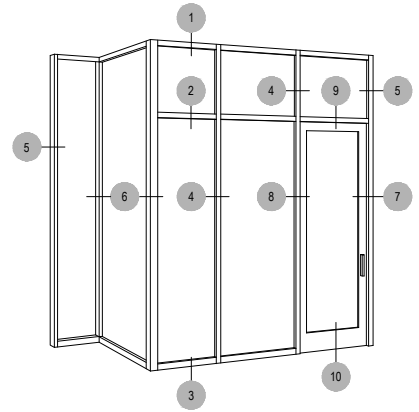

Offset Glazed

Side Load

AF600 Series

Description: 2" X 6" Offset Glazed For 1/4" Glass

Function: Window Wall

Detail: Corners

Scale: 3" = 1'-0"

SHEET 3 OF 6

6-3