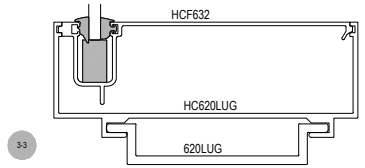

Offset Glazed

Side Load

AF600 Series

Description: 2" X 6" Offset Glazed For 1/4" Glass

Function: Window Wall

Detail: Horizontals

Scale: 3" = 1'-0"

Offset Glazed

Side Load

AF600 Series

Description: 2" X 6" Offset Glazed For 1/4" Glass

Function: Window Wall

Detail: Verticals

Scale: 3" = 1'-0"

SHEET 2 OF 6

Offset Glazed

Side Load

AF600 Series

Description: 2" X 6" Offset Glazed For 1/4" Glass

Function: Window Wall

Detail: Corners

Scale: 3" = 1'-0"

SHEET 3 OF 6

6-1

Side Load

AF600 Series

Description: 2" X 6" Offset Glazed For 1/4" Glass

Function: Window Wall

Detail: Doors

Scale: 3" = 1'-0"

SHEET 4 OF 6

**CHECK FOR AVAILABILITY
PRIOR TO ORDERING**