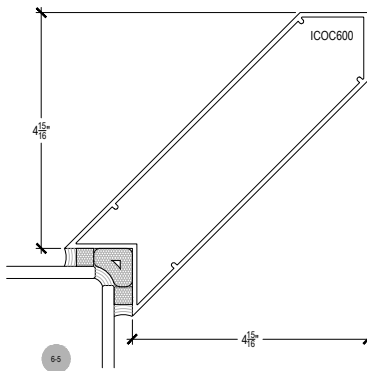

Offset Glazed

Side Load

AF600 Series

Description: 2" X 6" Offset Glazed For 1/4" Glass

Function: Window Wall

Detail: Corners

Scale: 3" = 1'-0"

SHEET 3 OF 6

6-5