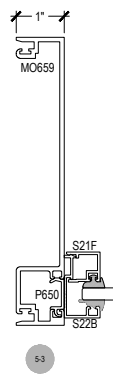

Offset Glazed

Side Load

AF600 Series

Description: 2" X 6" Offset Glazed For 1/4" Glass

Function: Window Wall

Detail: Horizontals

Scale: 3" = 1'-0"

Offset Glazed

Side Load

AF600 Series

Description: 2" X 6" Offset Glazed For 1/4" Glass

Function: Window Wall

Detail: Verticals

Scale: 3" = 1'-0"

SHEET 2 OF 6

Offset Glazed

Side Load

AF600 Series

Description: 2" X 6" Offset Glazed For 1/4" Glass

Function: Window Wall

Detail: Corners

Scale: 3" = 1'-0"

SHEET 3 OF 6

6-1

Side Load

AF600 Series

Description: 2" X 6" Offset Glazed For 1/4" Glass

Function: Window Wall

Detail: Doors

Scale: 3" = 1'-0"

SHEET 4 OF 6

**CHECK FOR AVAILABILITY
PRIOR TO ORDERING**