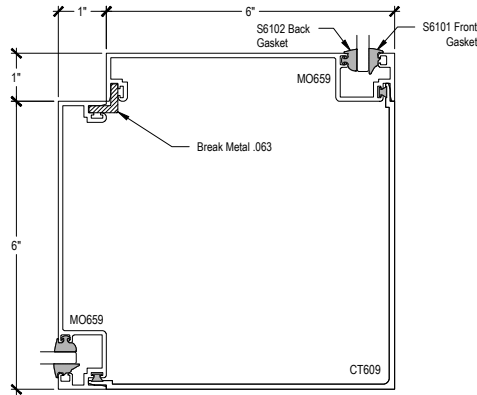

Side Load

AF600 Series

Description: 2" X 6" Offset Glazed For 1/4" Glass

Function: Window Wall

Detail: Verticals

Scale: 3" = 1'-0"

SHEET 2 OF 6

Offset Glazed

Side Load

AF600 Series

Description: 2" X 6" Offset Glazed For 1/4" Glass

Function: Window Wall

Detail: Corners

Scale: 3" = 1'-0"

SHEET 3 OF 6

6-1

6-2

6-3

6-4

6-5

6-6

6-7

6-8

Offset Glazed

Side Load

AF600 Series

Description: 2" X 6" Offset Glazed For 1/4" Glass

Function: Window Wall

Detail: Doors

Scale: 3" = 1'-0"

SHEET 4 OF 6

**CHECK FOR AVAILABILITY
PRIOR TO ORDERING**