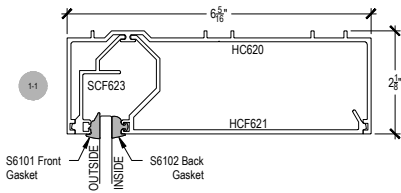

Offset Glazed

Side Load

AF600 Series

Description: 2" X 6" Offset Glazed For 1/4" Glass

Function: Window Wall

Detail: Horizontals

Scale: 3" = 1'-0"

Offset Glazed

Side Load

AF600 Series

Description: 2" X 6" Offset Glazed For 1/4" Glass

Function: Window Wall

Detail: Verticals

Scale: 3" = 1'-0"

SHEET 2 OF 6

Offset Glazed

Side Load

AF600 Series

Description: 2" X 6" Offset Glazed For 1/4" Glass

Function: Window Wall

Detail: Corners

Scale: 3" = 1'-0"

SHEET 3 OF 6

6-1

Side Load

AF600 Series

Description: 2" X 6" Offset Glazed For 1/4" Glass

Function: Window Wall

Detail: Doors

Scale: 3" = 1'-0"

SHEET 4 OF 6

**CHECK FOR AVAILABILITY
PRIOR TO ORDERING**