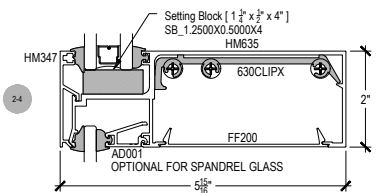

Offset Glazed

Side Load

AF600 Series

Description: 2" X 6" Offset Glazed For 1/4" Glass

Function: Window Wall

Detail: Horizontals

Scale: 3" = 1'-0"

Offset Glazed

Side Load

AF600 Series

Description: 2" X 6" Offset Glazed For 1/4" Glass

Function: Window Wall

Detail: Verticals

Scale: 3" = 1'-0"

SHEET 2 OF 6

Offset Glazed

Side Load

AF600 Series

Description: 2" X 6" Offset Glazed For 1/4" Glass

Function: Window Wall

Detail: Corners

Scale: 3" = 1'-0"

SHEET 3 OF 6

6-1

Side Load

AF600 Series

Description: 2" X 6" Offset Glazed For 1/4" Glass

Function: Window Wall

Detail: Doors

Scale: 3" = 1'-0"

SHEET 4 OF 6

**CHECK FOR AVAILABILITY
PRIOR TO ORDERING**