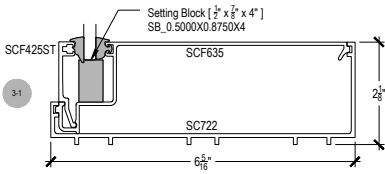

Offset Glazed

Side Load

AF600 Series

Description: 2" X 6" Offset Glazed For 1/4" Glass

Function: Window Wall

Detail: Horizontals

Scale: 3" = 1'-0"

Offset Glazed

Side Load

AF600 Series

Description: 2" X 6" Offset Glazed For 1/4" Glass

Function: Window Wall

Detail: Verticals

Scale: 3" = 1'-0"

SHEET 2 OF 6

Offset Glazed

Side Load

AF600 Series

Description: 2" X 6" Offset Glazed For 1/4" Glass

Function: Window Wall

Detail: Corners

Scale: 3" = 1'-0"

SHEET 3 OF 6

6-1

Side Load

AF600 Series

Description: 2" X 6" Offset Glazed For 1/4" Glass

Function: Window Wall

Detail: Doors

Scale: 3" = 1'-0"

SHEET 4 OF 6

**CHECK FOR AVAILABILITY
PRIOR TO ORDERING**