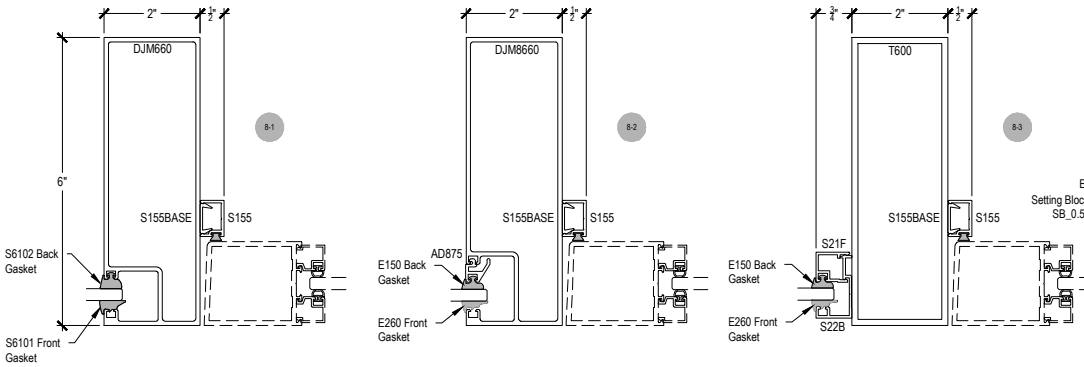

Side Load

AF600 Series

Description: 2" X 6" Offset Glazed For 1/4" Glass

Function: Window Wall

Detail: Doors

Scale: 3" = 1'-0"

SHEET 4 OF 6

**CHECK FOR AVAILABILITY
PRIOR TO ORDERING**