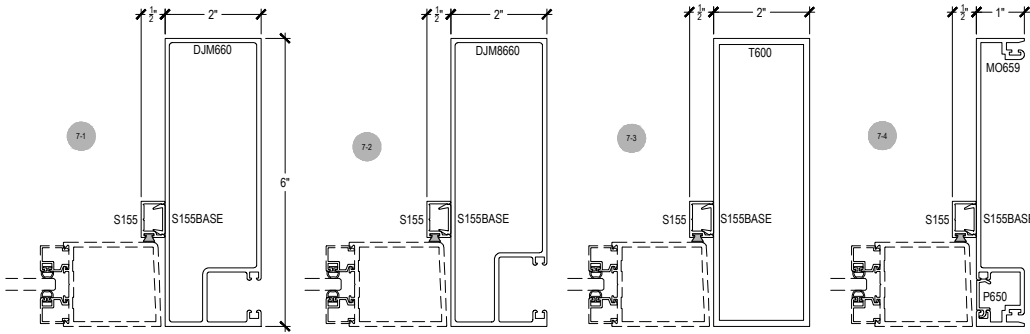

Offset Glazed

Side Load

AF600 Series

Description: 2" X 6" Offset Glazed For 1/4" Glass

Function: Window Wall

Detail: Horizontals

Scale: 3" = 1'-0"

Offset Glazed

Side Load

AF600 Series

Description: 2" X 6" Offset Glazed For 1/4" Glass

Function: Window Wall

Detail: Verticals

Scale: 3" = 1'-0"

SHEET 2 OF 6

Offset Glazed

Side Load

AF600 Series

Description: 2" X 6" Offset Glazed For 1/4" Glass

Function: Window Wall

Detail: Corners

Scale: 3" = 1'-0"

SHEET 3 OF 6

6-1

Side Load

AF600 Series

Description: 2" X 6" Offset Glazed For 1/4" Glass

Function: Window Wall

Detail: Doors

Scale: 3" = 1'-0"

SHEET 4 OF 6

**CHECK FOR AVAILABILITY
PRIOR TO ORDERING**