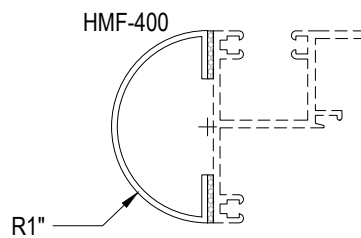

Side Load

AF600 Series

Description: 2" X 6" Offset Glazed For 1/4" Glass

Function: Window Wall

Detail: Corners

Scale: 3" = 1'-0"

SHEET 3 OF 6

6-1

Side Load

AF600 Series

Description: 2" X 6" Offset Glazed For 1/4" Glass

Function: Window Wall

Detail: Doors

Scale: 3" = 1'-0"

SHEET 4 OF 6

**CHECK FOR AVAILABILITY
PRIOR TO ORDERING**