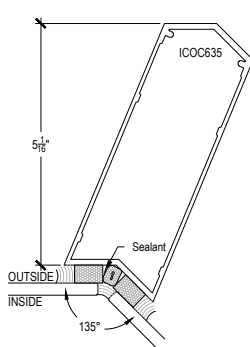

Offset Glazed

Side Load

AF600 Series

Description: 2" X 6" Offset Glazed For 1/4" Glass

Function: Window Wall

Detail: Corners

Scale: 3" = 1'-0"

SHEET 3 OF 6

6-4