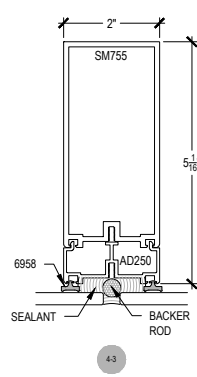

Offset Glazed

Side Load

AF600 Series

Description: 2" X 6" Offset Glazed For 1/4" Glass

Function: Window Wall

Detail: Horizontals

Scale: 3" = 1'-0"

Offset Glazed

Side Load

AF600 Series

Description: 2" X 6" Offset Glazed For 1/4" Glass

Function: Window Wall

Detail: Verticals

Scale: 3" = 1'-0"

SHEET 2 OF 6

Offset Glazed

Side Load

AF600 Series

Description: 2" X 6" Offset Glazed For 1/4" Glass

Function: Window Wall

Detail: Corners

Scale: 3" = 1'-0"

SHEET 3 OF 6

6-1

Side Load

AF600 Series

Description: 2" X 6" Offset Glazed For 1/4" Glass

Function: Window Wall

Detail: Doors

Scale: 3" = 1'-0"

SHEET 4 OF 6

**CHECK FOR AVAILABILITY
PRIOR TO ORDERING**