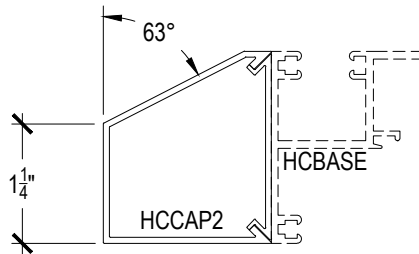

Offset Glazed

Side Load

AF600 Series

Description: 2" X 6" Offset Glazed For 1/4" Glass

Function: Window Wall

Detail: Horizontals

Scale: 3" = 1'-0"

Offset Glazed

Side Load

AF600 Series

Description: 2" X 6" Offset Glazed For 1/4" Glass

Function: Window Wall

Detail: Verticals

Scale: 3" = 1'-0"

SHEET 2 OF 6

Offset Glazed

Side Load

AF600 Series

Description: 2" X 6" Offset Glazed For 1/4" Glass

Function: Window Wall

Detail: Corners

Scale: 3" = 1'-0"

SHEET 3 OF 6

6-1

Side Load

AF600 Series

Description: 2" X 6" Offset Glazed For 1/4" Glass

Function: Window Wall

Detail: Doors

Scale: 3" = 1'-0"

SHEET 4 OF 6

**CHECK FOR AVAILABILITY
PRIOR TO ORDERING**