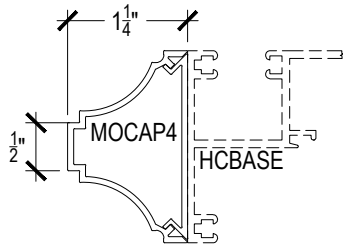

Offset Glazed

Side Load

AF600 Series

Description: 2" X 6" Offset Glazed For 1/4" Glass

Function: Window Wall

Detail: Horizontals

Scale: 3" = 1'-0"

Offset Glazed

Side Load

AF600 Series

Description: 2" X 6" Offset Glazed For 1/4" Glass

Function: Window Wall

Detail: Verticals

Scale: 3" = 1'-0"

SHEET 2 OF 6

Offset Glazed

Side Load

AF600 Series

Description: 2" X 6" Offset Glazed For 1/4" Glass

Function: Window Wall

Detail: Corners

Scale: 3" = 1'-0"

SHEET 3 OF 6

6-1

Side Load

AF600 Series

Description: 2" X 6" Offset Glazed For 1/4" Glass

Function: Window Wall

Detail: Doors

Scale: 3" = 1'-0"

SHEET 4 OF 6

**CHECK FOR AVAILABILITY
PRIOR TO ORDERING**