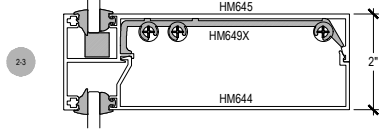

Offset Glazed

Side Load

AF600 Series

Description: 2" X 6" Offset Glazed For 1/4" Glass

Function: Window Wall

Detail: Horizontals

Scale: 3" = 1'-0"

Offset Glazed

Side Load

AF600 Series

Description: 2" X 6" Offset Glazed For 1/4" Glass

Function: Window Wall

Detail: Verticals

Scale: 3" = 1'-0"

SHEET 2 OF 6

Offset Glazed

Side Load

AF600 Series

Description: 2" X 6" Offset Glazed For 1/4" Glass

Function: Window Wall

Detail: Corners

Scale: 3" = 1'-0"

SHEET 3 OF 6

6-1

Side Load

AF600 Series

Description: 2" X 6" Offset Glazed For 1/4" Glass

Function: Window Wall

Detail: Doors

Scale: 3" = 1'-0"

SHEET 4 OF 6

**CHECK FOR AVAILABILITY
PRIOR TO ORDERING**