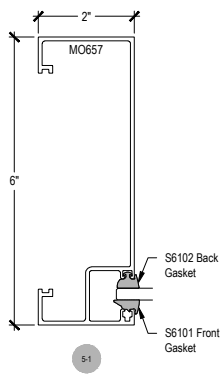

Offset Glazed

Side Load

AF600 Series

Description: 2" X 6" Offset Glazed For 1/4" Glass

Function: Window Wall

Detail: Horizontals

Scale: 3" = 1'-0"

Offset Glazed

Side Load

AF600 Series

Description: 2" X 6" Offset Glazed For 1/4" Glass

Function: Window Wall

Detail: Verticals

Scale: 3" = 1'-0"

SHEET 2 OF 6

Offset Glazed

Side Load

AF600 Series

Description: 2" X 6" Offset Glazed For 1/4" Glass

Function: Window Wall

Detail: Corners

Scale: 3" = 1'-0"

SHEET 3 OF 6

6-1

Side Load

AF600 Series

Description: 2" X 6" Offset Glazed For 1/4" Glass

Function: Window Wall

Detail: Doors

Scale: 3" = 1'-0"

SHEET 4 OF 6

**CHECK FOR AVAILABILITY
PRIOR TO ORDERING**