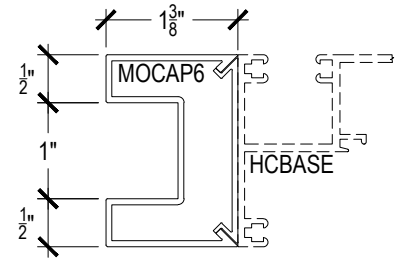

Offset Glazed

Side Load

AF600 Series

Description: 2" X 6" Offset Glazed For 1/4" Glass

Function: Window Wall

Detail: Horizontals

Scale: 3" = 1'-0"

Offset Glazed

Side Load

AF600 Series

Description: 2" X 6" Offset Glazed For 1/4" Glass

Function: Window Wall

Detail: Verticals

Scale: 3" = 1'-0"

SHEET 2 OF 6

Offset Glazed

Side Load

AF600 Series

Description: 2" X 6" Offset Glazed For 1/4" Glass

Function: Window Wall

Detail: Corners

Scale: 3" = 1'-0"

SHEET 3 OF 6

6-1

Side Load

AF600 Series

Description: 2" X 6" Offset Glazed For 1/4" Glass

Function: Window Wall

Detail: Doors

Scale: 3" = 1'-0"

SHEET 4 OF 6

**CHECK FOR AVAILABILITY
PRIOR TO ORDERING**