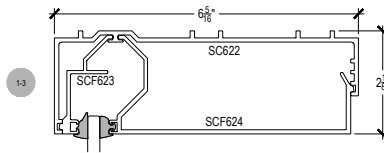

Offset Glazed

Side Load

AF600 Series

Description: 2" X 6" Offset Glazed For 1/4" Glass

Function: Window Wall

Detail: Horizontals

Scale: 3" = 1'-0"

Offset Glazed

Side Load

AF600 Series

Description: 2" X 6" Offset Glazed For 1/4" Glass

Function: Window Wall

Detail: Verticals

Scale: 3" = 1'-0"

SHEET 2 OF 6

Offset Glazed

Side Load

AF600 Series

Description: 2" X 6" Offset Glazed For 1/4" Glass

Function: Window Wall

Detail: Corners

Scale: 3" = 1'-0"

SHEET 3 OF 6

6-1

Side Load

AF600 Series

Description: 2" X 6" Offset Glazed For 1/4" Glass

Function: Window Wall

Detail: Doors

Scale: 3" = 1'-0"

SHEET 4 OF 6

**CHECK FOR AVAILABILITY
PRIOR TO ORDERING**