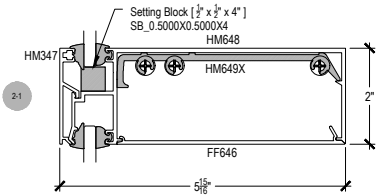

Offset Glazed

Side Load

AF600 Series

Description: 2" X 6" Offset Glazed For 1/4" Glass

Function: Window Wall

Detail: Horizontals

Scale: 3" = 1'-0"

Offset Glazed

Side Load

AF600 Series

Description: 2" X 6" Offset Glazed For 1/4" Glass

Function: Window Wall

Detail: Verticals

Scale: 3" = 1'-0"

SHEET 2 OF 6

Offset Glazed

Side Load

AF600 Series

Description: 2" X 6" Offset Glazed For 1/4" Glass

Function: Window Wall

Detail: Corners

Scale: 3" = 1'-0"

SHEET 3 OF 6

6-1

Side Load

AF600 Series

Description: 2" X 6" Offset Glazed For 1/4" Glass

Function: Window Wall

Detail: Doors

Scale: 3" = 1'-0"

SHEET 4 OF 6

**CHECK FOR AVAILABILITY
PRIOR TO ORDERING**