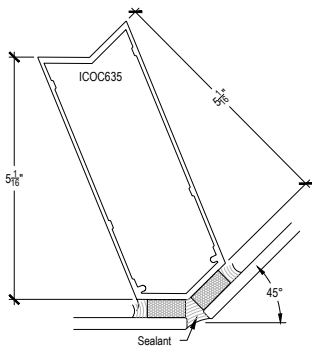

Offset Glazed

Side Load

AF600 Series

Description: 2" X 6" Offset Glazed For 1/4" Glass

Function: Window Wall

Detail: Corners

Scale: 3" = 1'-0"

SHEET 3 OF 6

6-3