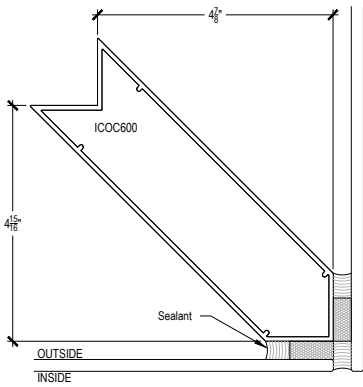

Offset Glazed

Side Load

AF600 Series

Description: 2" X 6" Offset Glazed For 1/4" Glass

Function: Window Wall

Detail: Horizontals

Scale: 3" = 1'-0"

Offset Glazed

Side Load

AF600 Series

Description: 2" X 6" Offset Glazed For 1/4" Glass

Function: Window Wall

Detail: Verticals

Scale: 3" = 1'-0"

SHEET 2 OF 6

Offset Glazed

Side Load

AF600 Series

Description: 2" X 6" Offset Glazed For 1/4" Glass

Function: Window Wall

Detail: Corners

Scale: 3" = 1'-0"

SHEET 3 OF 6

6-1

Side Load

AF600 Series

Description: 2" X 6" Offset Glazed For 1/4" Glass

Function: Window Wall

Detail: Doors

Scale: 3" = 1'-0"

SHEET 4 OF 6

**CHECK FOR AVAILABILITY
PRIOR TO ORDERING**