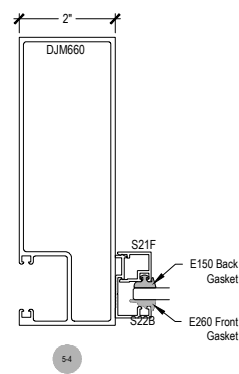

Offset Glazed

Side Load

AF600 Series

Description: 2" X 6" Offset Glazed For 1/4" Glass

Function: Window Wall

Detail: Horizontals

Scale: 3" = 1'-0"

Offset Glazed

Side Load

AF600 Series

Description: 2" X 6" Offset Glazed For 1/4" Glass

Function: Window Wall

Detail: Verticals

Scale: 3" = 1'-0"

SHEET 2 OF 6

Offset Glazed

Side Load

AF600 Series

Description: 2" X 6" Offset Glazed For 1/4" Glass

Function: Window Wall

Detail: Corners

Scale: 3" = 1'-0"

SHEET 3 OF 6

6-1

Side Load

AF600 Series

Description: 2" X 6" Offset Glazed For 1/4" Glass

Function: Window Wall

Detail: Doors

Scale: 3" = 1'-0"

SHEET 4 OF 6

**CHECK FOR AVAILABILITY
PRIOR TO ORDERING**