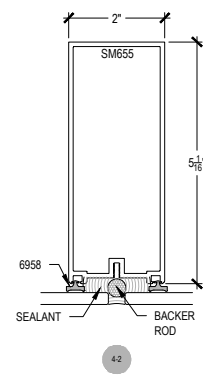

Offset Glazed

Side Load

AF600 Series

Description: 2" X 6" Offset Glazed For 1/4" Glass

Function: Window Wall

Detail: Horizontals

Scale: 3" = 1'-0"

Offset Glazed

Side Load

AF600 Series

Description: 2" X 6" Offset Glazed For 1/4" Glass

Function: Window Wall

Detail: Verticals

Scale: 3" = 1'-0"

SHEET 2 OF 6

Offset Glazed

Side Load

AF600 Series

Description: 2" X 6" Offset Glazed For 1/4" Glass

Function: Window Wall

Detail: Corners

Scale: 3" = 1'-0"

SHEET 3 OF 6

6-1

Side Load

AF600 Series

Description: 2" X 6" Offset Glazed For 1/4" Glass

Function: Window Wall

Detail: Doors

Scale: 3" = 1'-0"

SHEET 4 OF 6

**CHECK FOR AVAILABILITY
PRIOR TO ORDERING**