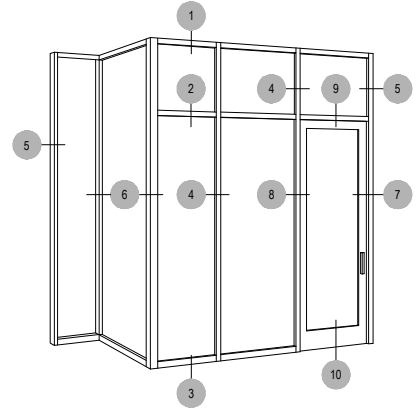

Offset Glazed

Side Load

AF600 Series

Description: 2" X 6" Offset Glazed For 1/4" Glass

Function: Window Wall

Detail: Horizontals

Scale: 3" = 1'-0"

Offset Glazed

Side Load

AF600 Series

Description: 2" X 6" Offset Glazed For 1/4" Glass

Function: Window Wall

Detail: Verticals

Scale: 3" = 1'-0"

SHEET 2 OF 6

Offset Glazed

Side Load

AF600 Series

Description: 2" X 6" Offset Glazed For 1/4" Glass

Function: Window Wall

Detail: Corners

Scale: 3" = 1'-0"

SHEET 3 OF 6

6-1

Side Load

AF600 Series

Description: 2" X 6" Offset Glazed For 1/4" Glass

Function: Window Wall

Detail: Doors

Scale: 3" = 1'-0"

SHEET 4 OF 6

**CHECK FOR AVAILABILITY
PRIOR TO ORDERING**