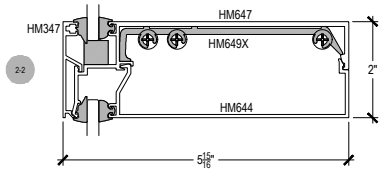

Offset Glazed

Side Load

AF600 Series

Description: 2" X 6" Offset Glazed For 1/4" Glass

Function: Window Wall

Detail: Horizontals

Scale: 3" = 1'-0"

Offset Glazed

Side Load

AF600 Series

Description: 2" X 6" Offset Glazed For 1/4" Glass

Function: Window Wall

Detail: Verticals

Scale: 3" = 1'-0"

SHEET 2 OF 6

Offset Glazed

Side Load

AF600 Series

Description: 2" X 6" Offset Glazed For 1/4" Glass

Function: Window Wall

Detail: Corners

Scale: 3" = 1'-0"

SHEET 3 OF 6

6-1

Side Load

AF600 Series

Description: 2" X 6" Offset Glazed For 1/4" Glass

Function: Window Wall

Detail: Doors

Scale: 3" = 1'-0"

SHEET 4 OF 6

**CHECK FOR AVAILABILITY
PRIOR TO ORDERING**