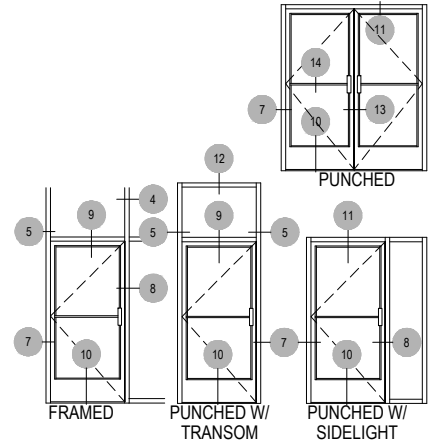

Offset Glazed

Side Load

AF600 Series

Description: 2" X 6" Offset Glazed For 1/4" Glass

Function: Window Wall

Detail: Horizontals

Scale: 3" = 1'-0"

Offset Glazed

Side Load

AF600 Series

Description: 2" X 6" Offset Glazed For 1/4" Glass

Function: Window Wall

Detail: Verticals

Scale: 3" = 1'-0"

SHEET 2 OF 6

Offset Glazed

Side Load

AF600 Series

Description: 2" X 6" Offset Glazed For 1/4" Glass

Function: Window Wall

Detail: Corners

Scale: 3" = 1'-0"

SHEET 3 OF 6

6-1

Side Load

AF600 Series

Description: 2" X 6" Offset Glazed For 1/4" Glass

Function: Window Wall

Detail: Doors

Scale: 3" = 1'-0"

SHEET 4 OF 6

**CHECK FOR AVAILABILITY
PRIOR TO ORDERING**