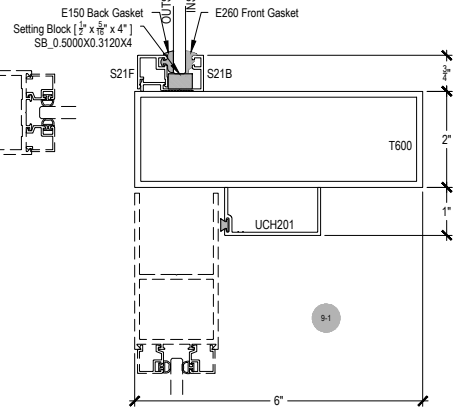

Side Load

AF600 Series

Description: 2" X 6" Offset Glazed For 1/4" Glass

Function: Window Wall

Detail: Doors

Scale: 3" = 1'-0"

SHEET 4 OF 6

**CHECK FOR AVAILABILITY
PRIOR TO ORDERING**