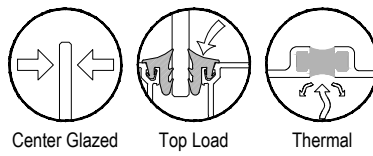

# AG451T Series

Description: 2" x 4 1/2" Center Glazed for 1" Glass

Function: Storefront

Detail: Horizontals

Scale: 3" = 1'-0"

SHEET 1 OF 3

\* SPECIAL ORDER  
CALL FOR  
AVAILABILITY

# AG451T Series

Description: 2" x 4 1/2" Center Glazed for 1" Glass

Function: Storefront

Detail: Verticals

Scale: 3" = 1'-0"

# AG451T Series

Description: 2" x 4 1/2" Center Glazed for 1" Glass

Function: Storefront

Detail: Doors

Scale: 3" = 1'-0"

SHEET 3 OF 3