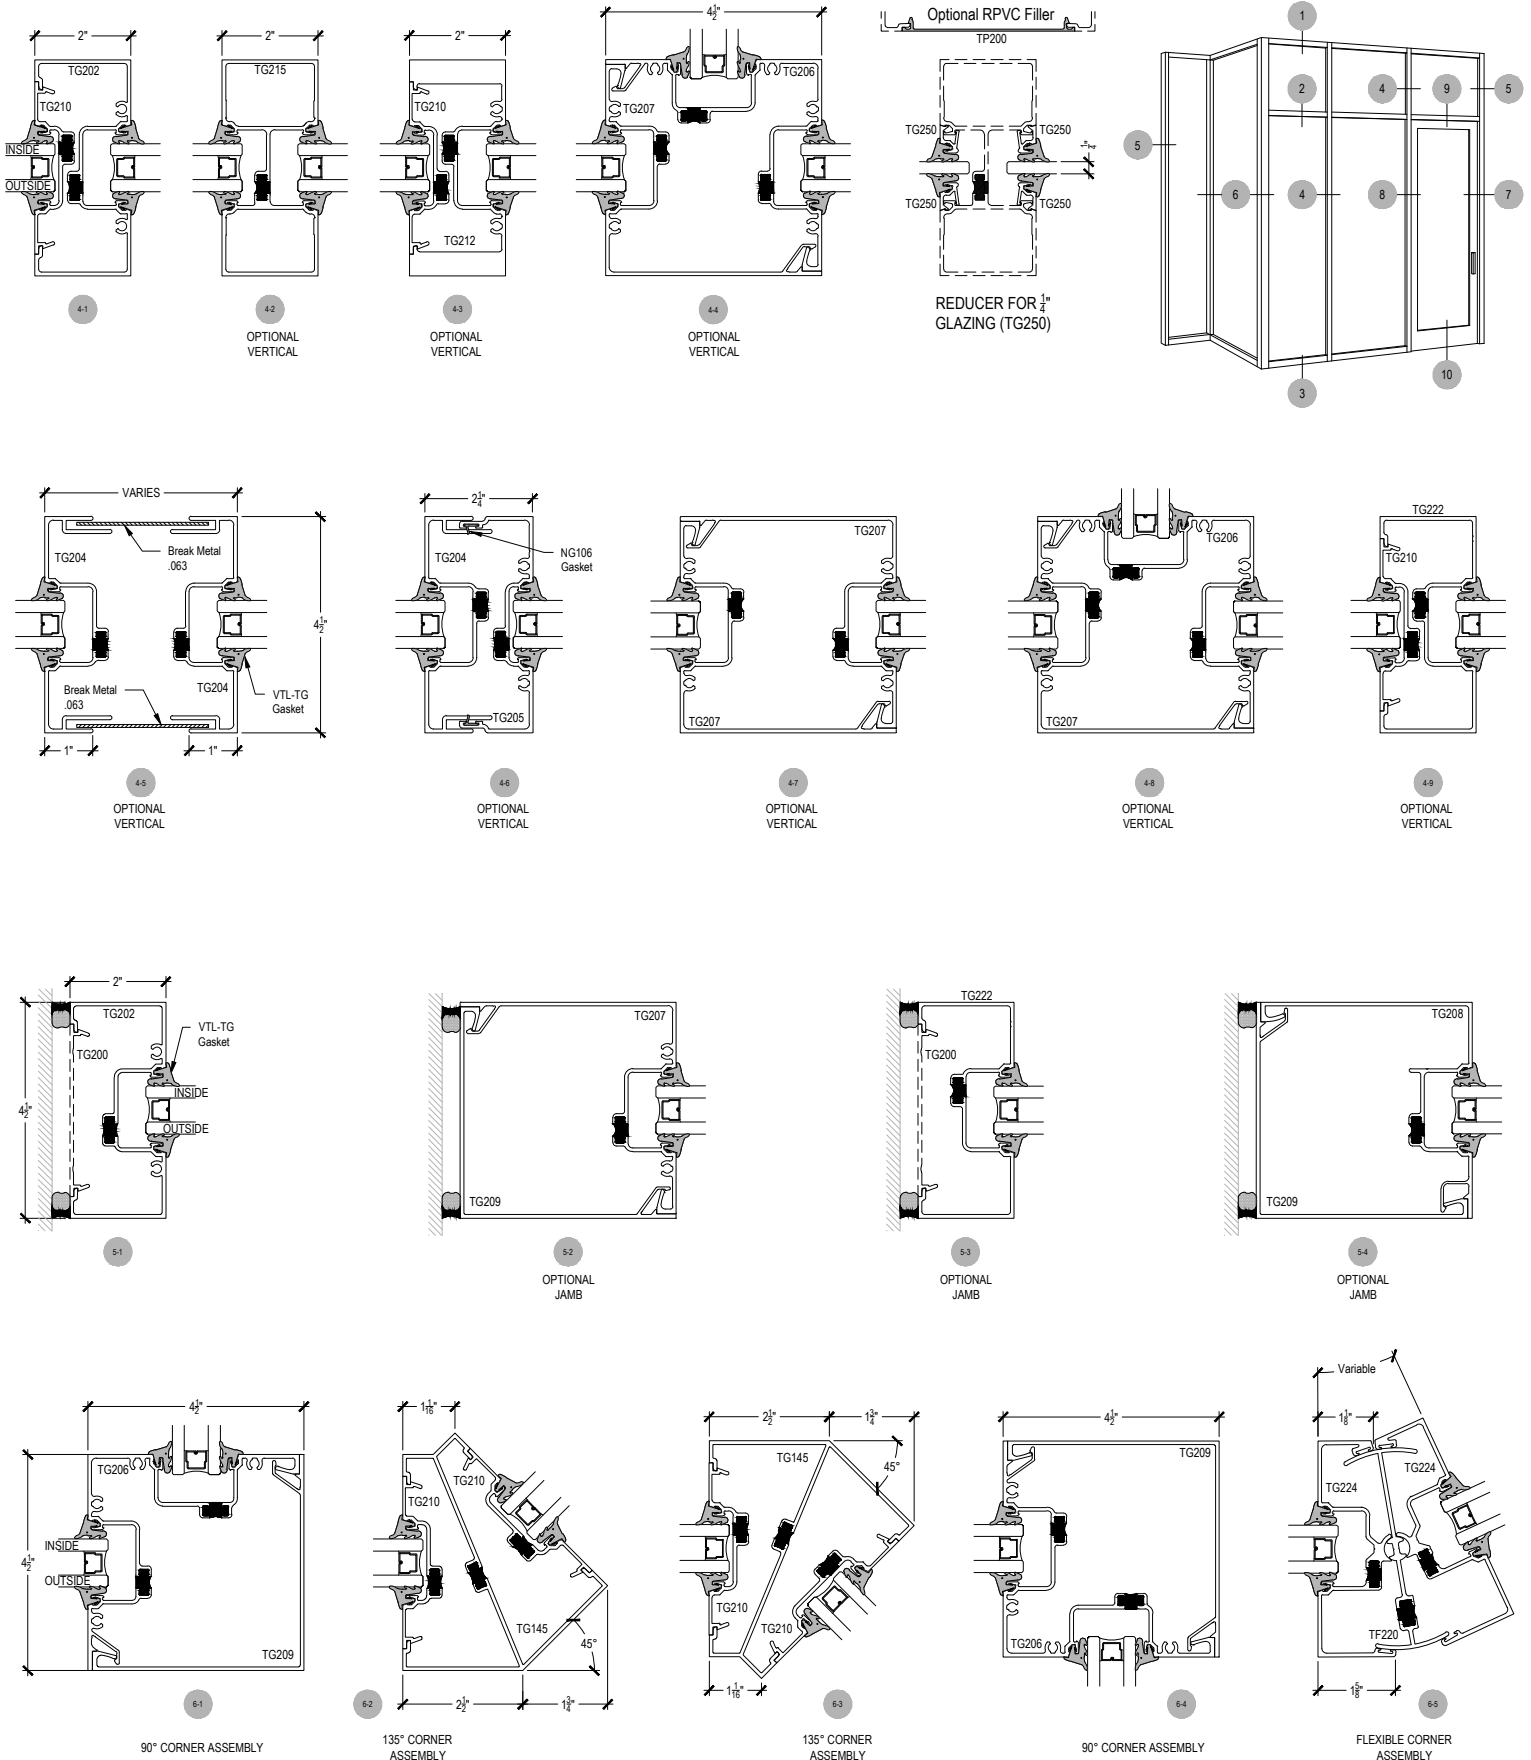

# AG451T Series

Description: 2" x 4 1/2" Center Glazed for 1" Glass

Function: Storefront

Detail: Horizontals

Scale: 3" = 1'-0"

SHEET 1 OF 3

\* SPECIAL ORDER  
CALL FOR  
AVAILABILITY

# AG451T Series

Description: 2" x 4 1/2" Center Glazed for 1" Glass

Function: Storefront

Detail: Verticals

Scale: 3" = 1'-0"

# AG451T Series

Description: 2" x 4 1/2" Center Glazed for 1" Glass

Function: Storefront

Detail: Doors

Scale: 3" = 1'-0"

SHEET 3 OF 3