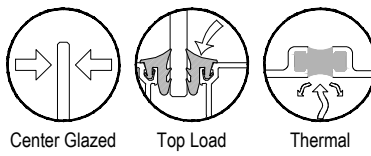

# AG451T Series

Description: 2" x 4 1/2" Center Glazed for 1" Glass

Function: Storefront

Detail: Horizontals

Scale: 3" = 1'-0"

SHEET 1 OF 3

\* SPECIAL ORDER  
CALL FOR  
AVAILABILITY

# AG451T Series

Description: 2" x 4 1/2" Center Glazed for 1" Glass

Function: Storefront

Detail: Verticals

Scale: 3" = 1'-0"