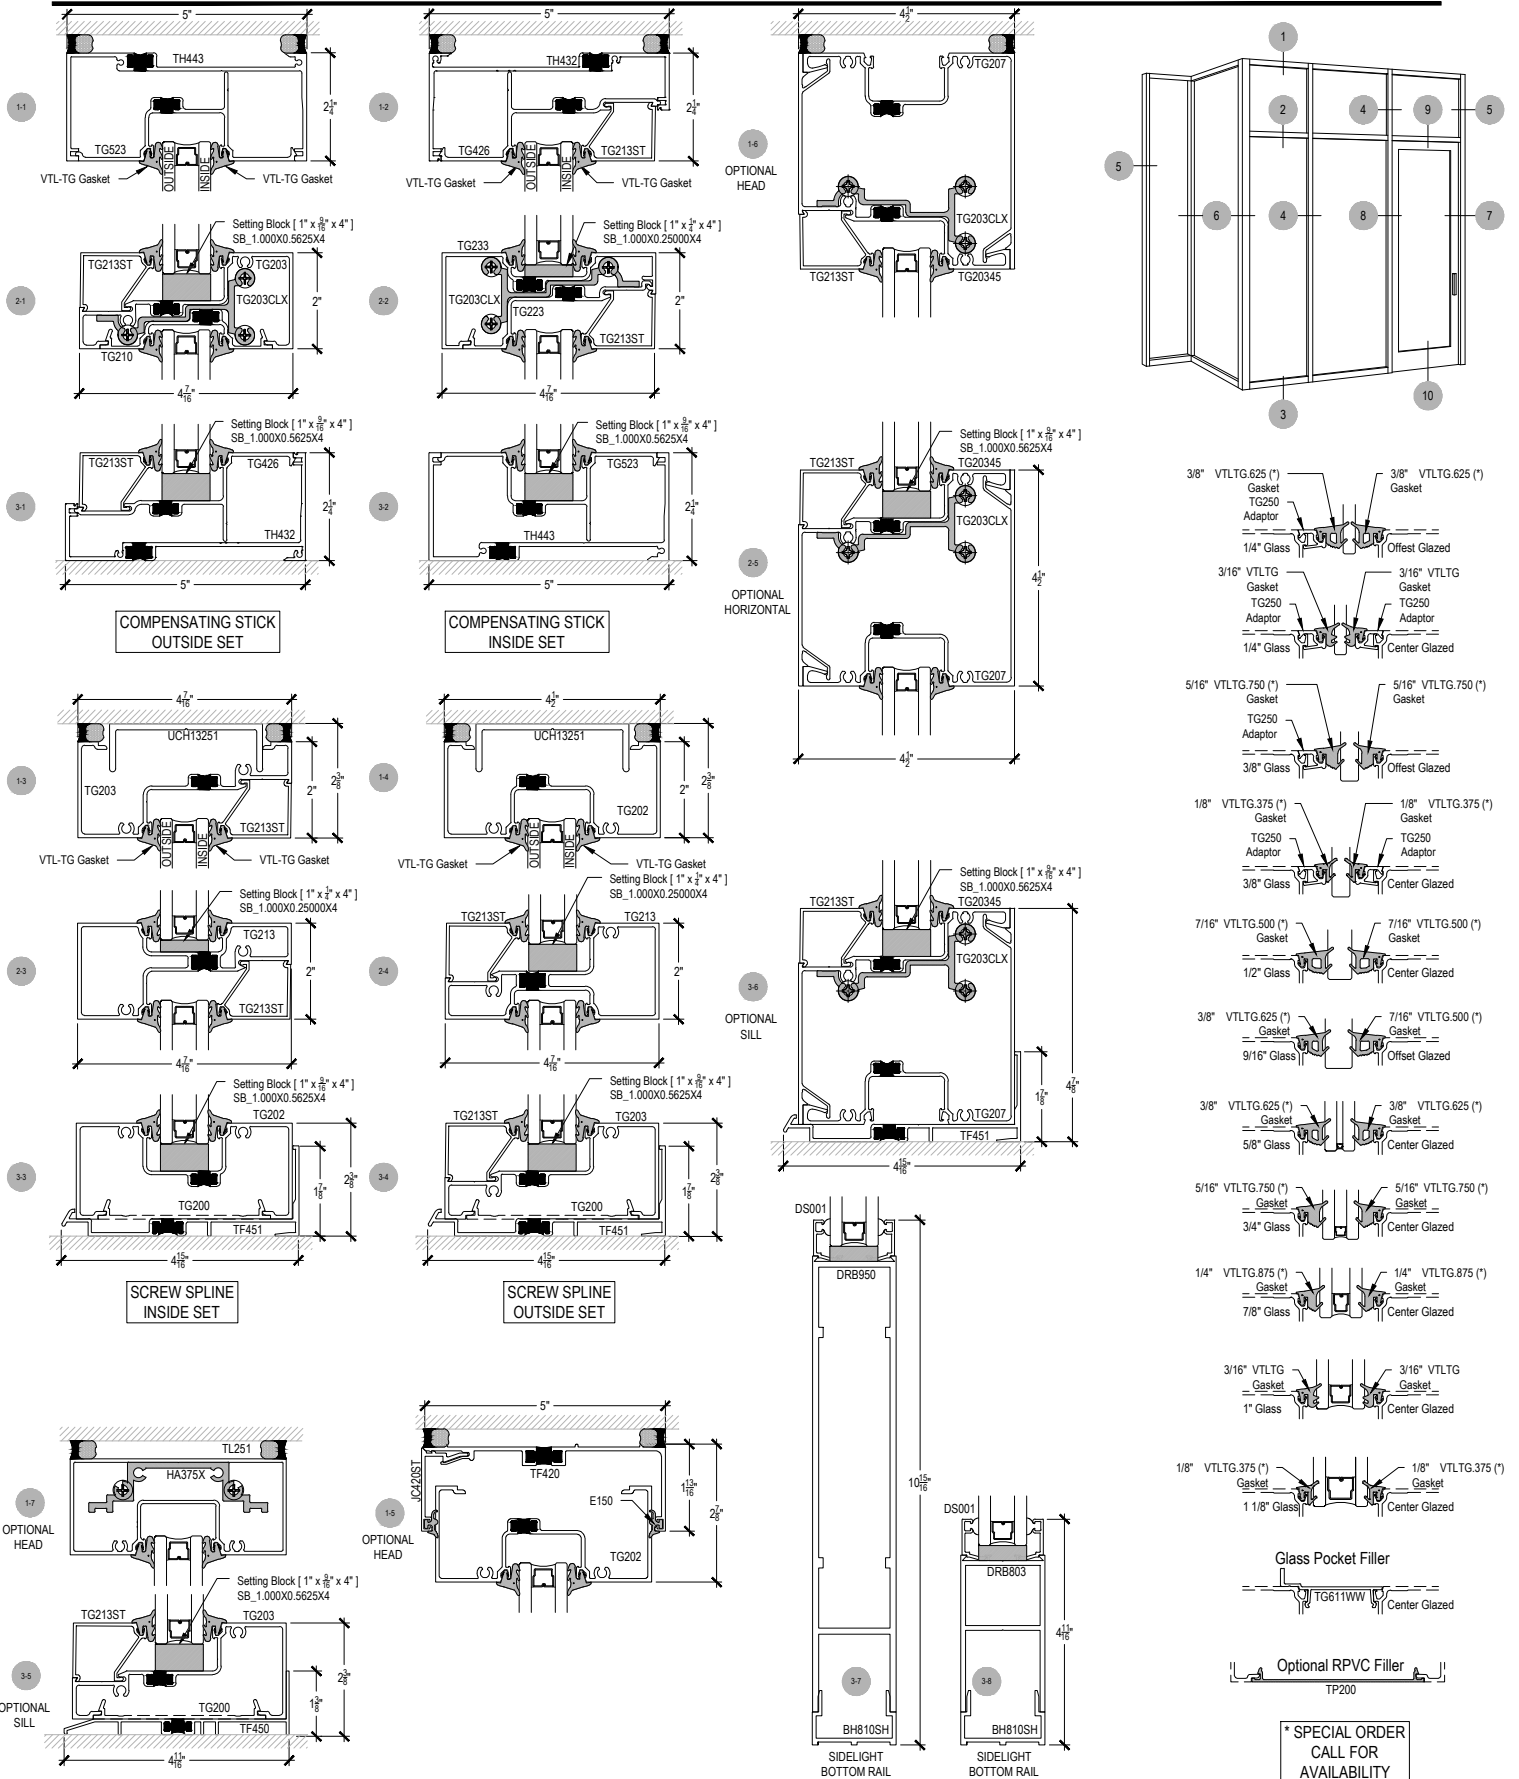

# AG451T Series

Description: 2" x 4 1/2" Center Glazed for 1" Glass

Function: Storefront

Detail: Horizontals

Scale: 3" = 1'-0"

SHEET 1 OF 3

\* SPECIAL ORDER  
CALL FOR  
AVAILABILITY

# AG451T Series

Description: 2" x 4 1/2" Center Glazed for 1" Glass

Function: Storefront

Detail: Verticals

Scale: 3" = 1'-0"

# AG451T Series

Description: 2" x 4 1/2" Center Glazed for 1" Glass

Function: Storefront

Detail: Doors

Scale: 3" = 1'-0"

SHEET 3 OF 3