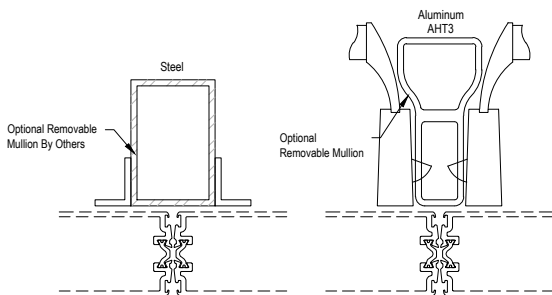

OPTIONAL GLASS STOP FOR 1/4" OR 1" GLASS

34" TO CENTER OF LOCKSET
 42" A.F.F. TO CENTER OF PUSH/PULL

OPTIONAL HORIZONTAL MUNTIN CENTER OF LOCKSET
42" A.F.F. TO CENTER OF PUSH/PULL