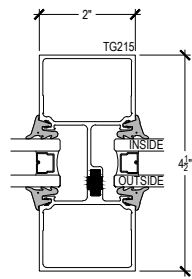

OPTIONAL GLASS STOP FOR 1/4" OR 1" GLASS

34" TO CENTER OF LOCKSET
 42" A.F.F. TO CENTER OF PUSH/PULL

OPTIONAL HORIZONTAL MUNTIN CENTER OF LOCKSET
42" A.F.F. TO CENTER OF PUSH/PULL