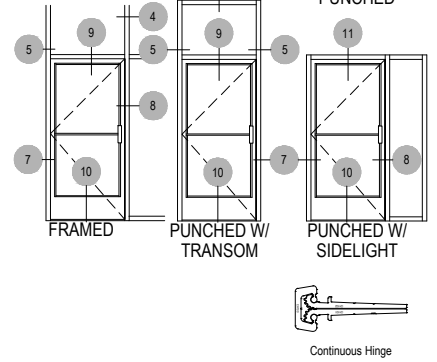

OPTIONAL GLASS STOP FOR 1/4" OR 1" GLASS

34" TO CENTER OF LOCKSET
 42" A.F.F. TO CENTER OF PUSH/PULL

OPTIONAL HORIZONTAL MUNTIN CENTER OF LOCKSET
42" A.F.F. TO CENTER OF PUSH/PULL