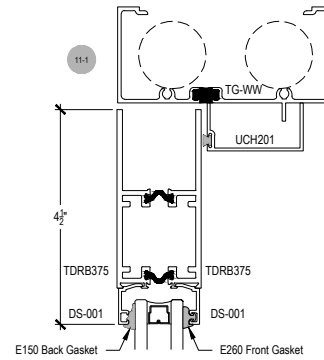

OPTIONAL GLASS STOP FOR 1/4" OR 1" GLASS

34" TO CENTER OF LOCKSET
 42" A.F.F. TO CENTER OF PUSH/PULL

OPTIONAL HORIZONTAL MUNTIN CENTER OF LOCKSET
42" A.F.F. TO CENTER OF PUSH/PULL