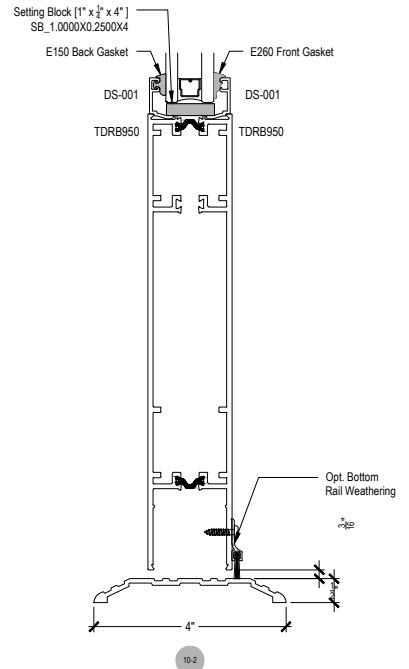

OPTIONAL GLASS STOP FOR 1/4" OR 1" GLASS

34" TO CENTER OF LOCKSET
 42" A.F.F. TO CENTER OF PUSH/PULL

OPTIONAL HORIZONTAL MUNTIN CENTER OF LOCKSET
42" A.F.F. TO CENTER OF PUSH/PULL