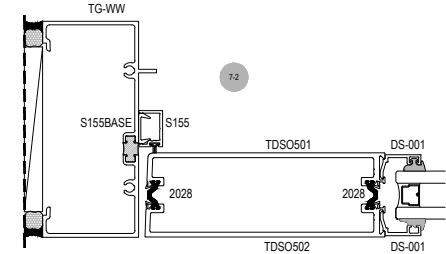

OPTIONAL GLASS STOP FOR 1/4" OR 1" GLASS

34" TO CENTER OF LOCKSET
 42" A.F.F. TO CENTER OF PUSH/PULL

OPTIONAL HORIZONTAL MUNTIN CENTER OF LOCKSET
42" A.F.F. TO CENTER OF PUSH/PULL