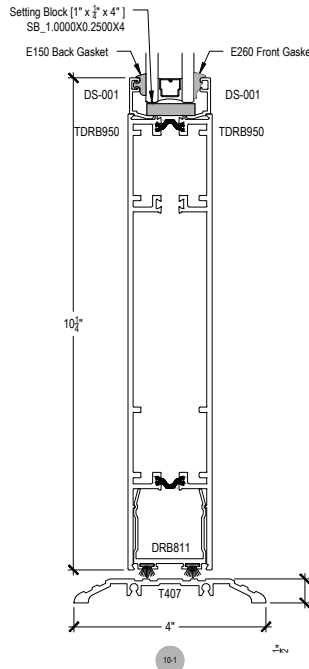

OPTIONAL GLASS STOP FOR 1/4" OR 1" GLASS

34" TO CENTER OF LOCKSET
 42" A.F.F. TO CENTER OF PUSH/PULL

OPTIONAL HORIZONTAL MUNTIN CENTER OF LOCKSET
42" A.F.F. TO CENTER OF PUSH/PULL