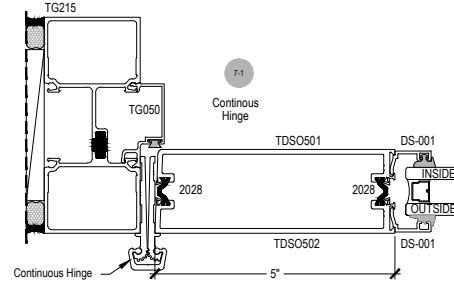

OPTIONAL GLASS STOP FOR 1/4" OR 1" GLASS

34" TO CENTER OF LOCKSET
 42" A.F.F. TO CENTER OF PUSH/PULL

OPTIONAL HORIZONTAL MUNTIN CENTER OF LOCKSET
42" A.F.F. TO CENTER OF PUSH/PULL