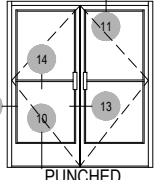

OPTIONAL GLASS STOP FOR 1/4" OR 1" GLASS

34" TO CENTER OF LOCKSET
 42" A.F.F. TO CENTER OF PUSH/PULL

OPTIONAL HORIZONTAL MUNTIN CENTER OF LOCKSET
42" A.F.F. TO CENTER OF PUSH/PULL