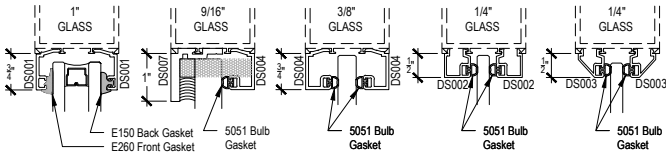

OPTIONAL GLASS STOP FOR 1/4" OR 1" GLASS

34" TO CENTER OF LOCKSET
 42" A.F.F. TO CENTER OF PUSH/PULL

OPTIONAL HORIZONTAL MUNTIN CENTER OF LOCKSET
42" A.F.F. TO CENTER OF PUSH/PULL