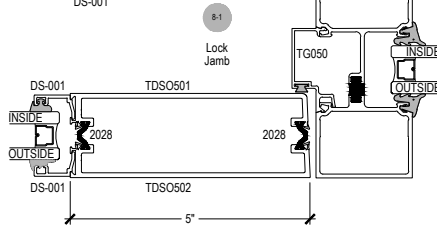

OPTIONAL GLASS STOP FOR 1/4" OR 1" GLASS

34" TO CENTER OF LOCKSET
 42" A.F.F. TO CENTER OF PUSH/PULL

OPTIONAL HORIZONTAL MUNTIN CENTER OF LOCKSET
42" A.F.F. TO CENTER OF PUSH/PULL