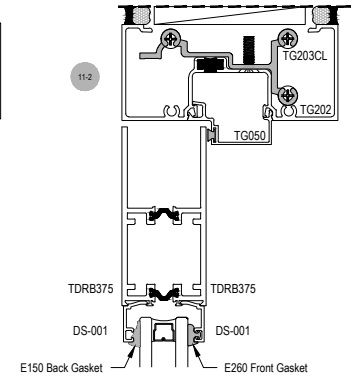

OPTIONAL GLASS STOP FOR 1/4" OR 1" GLASS

34" TO CENTER OF LOCKSET
 42" A.F.F. TO CENTER OF PUSH/PULL

OPTIONAL HORIZONTAL MUNTIN CENTER OF LOCKSET
42" A.F.F. TO CENTER OF PUSH/PULL