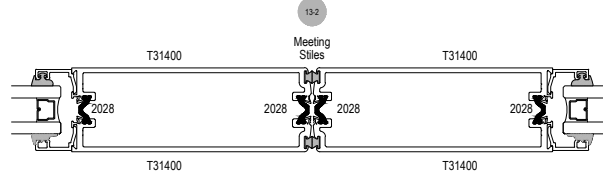

OPTIONAL GLASS STOP FOR 1/4" OR 1" GLASS

34" TO CENTER OF LOCKSET
 42" A.F.F. TO CENTER OF PUSH/PULL

OPTIONAL HORIZONTAL MUNTIN CENTER OF LOCKSET
42" A.F.F. TO CENTER OF PUSH/PULL