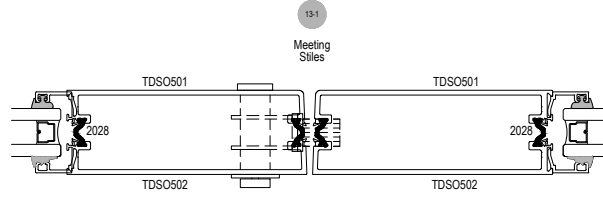

OPTIONAL GLASS STOP FOR 1/4" OR 1" GLASS

34" TO CENTER OF LOCKSET
 42" A.F.F. TO CENTER OF PUSH/PULL

OPTIONAL HORIZONTAL MUNTIN CENTER OF LOCKSET
42" A.F.F. TO CENTER OF PUSH/PULL