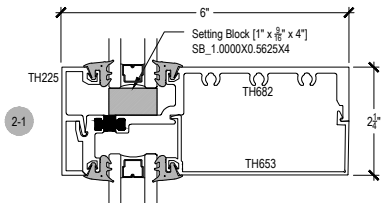

Offset Glazed

Top Load

Thermal

UW670T Series

Description: 2 1/4" X 6" Offset Glazed For 1" Glass

Function: Unitized Wall System

Detail: Horizontals, Verticals

Scale: 3" = 1'-0"

SHEET 1 OF 1

SCREW SPLINE
OUTSIDE SET