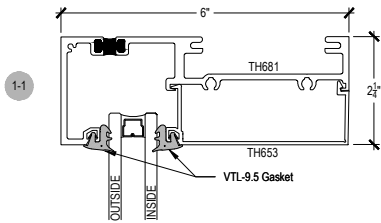

Offset Glazed

Top Load

Thermal

UW670T Series

Description: 2 1/4" X 6" Offset Glazed For 1" Glass

Function: Unitized Wall System

Detail: Horizontals, Verticals

Scale: 3" = 1'-0"

SHEET 1 OF 1

SCREW SPLINE
OUTSIDE SET