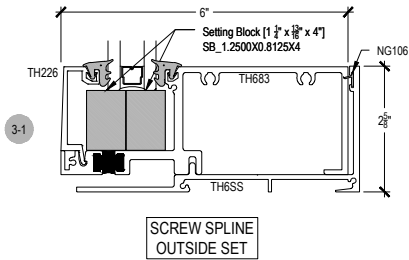

Offset Glazed

Top Load

Thermal

UW670T Series

Description: 2 1/4" X 6" Offset Glazed For 1" Glass

Function: Unitized Wall System

Detail: Horizontals, Verticals

Scale: 3" = 1'-0"

SHEET 1 OF 1

SCREW SPLINE
OUTSIDE SET