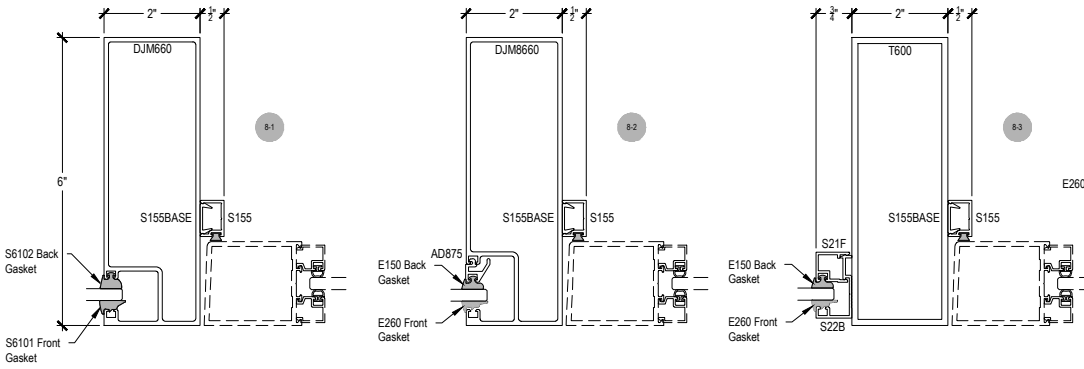

Offset Glazed

Side Load

AF600 Series

Description: 2" X 6" Offset Glazed For 1/4" Glass

Function: Window Wall

Detail: Doors

Scale: 3" = 1'-0"

SHEET 4 OF 6