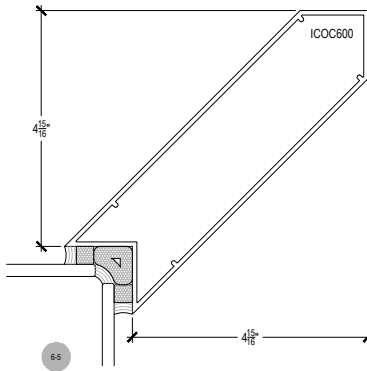

Offset Glazed

Side Load

AF600 Series

Description: 2" X 6" Offset Glazed For 1/4" Glass

Function: Window Wall

Detail: Verticals

Scale: 3" = 1'-0"

SHEET 2 OF 6

Offset Glazed

Side Load

AF600 Series

Description: 2" X 6" Offset Glazed For 1/4" Glass

Function: Window Wall

Detail: Corners

Scale: 3" = 1'-0"

SHEET 3 OF 6

6-1

6-2

6-3

6-4

6-5

6-6

6-7

6-8

Offset Glazed

Side Load

AF600 Series

Description: 2" X 6" Offset Glazed For 1/4" Glass

Function: Window Wall

Detail: Doors

Scale: 3" = 1'-0"

SHEET 4 OF 6