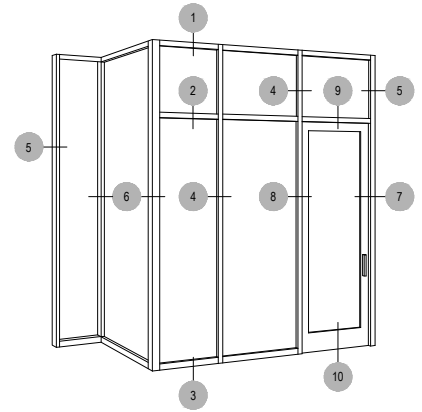

Offset Glazed

Side Load

AF600 Series

Description: 2" X 6" Offset Glazed For 1/4" Glass

Function: Window Wall

Detail: Horizontals

Scale: 3" = 1'-0"

SHEET 1 OF 6

Offset Glazed

Side Load

AF600 Series

Description: 2" X 6" Offset Glazed For 1/4" Glass

Function: Window Wall

Detail: Verticals

Scale: 3" = 1'-0"

SHEET 2 OF 6

Offset Glazed

Side Load

AF600 Series

Description: 2" X 6" Offset Glazed For 1/4" Glass

Function: Window Wall

Detail: Corners

Scale: 3" = 1'-0"

SHEET 3 OF 6

Offset Glazed

Side Load

AF600 Series

Description: 2" X 6" Offset Glazed For 1/4" Glass

Function: Window Wall

Detail: Doors

Scale: 3" = 1'-0"

SHEET 4 OF 6