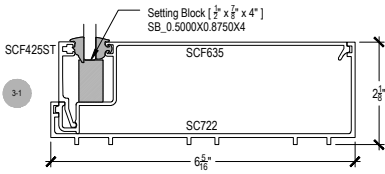

Offset Glazed

Side Load

AF600 Series

Description: 2" X 6" Offset Glazed For 1/4" Glass

Function: Window Wall

Detail: Horizontals

Scale: 3" = 1'-0"

SHEET 1 OF 6

Offset Glazed

Side Load

AF600 Series

Description: 2" X 6" Offset Glazed For 1/4" Glass

Function: Window Wall

Detail: Verticals

Scale: 3" = 1'-0"

SHEET 2 OF 6

Offset Glazed

Side Load

AF600 Series

Description: 2" X 6" Offset Glazed For 1/4" Glass

Function: Window Wall

Detail: Corners

Scale: 3" = 1'-0"

SHEET 3 OF 6

Offset Glazed

Side Load

AF600 Series

Description: 2" X 6" Offset Glazed For 1/4" Glass

Function: Window Wall

Detail: Doors

Scale: 3" = 1'-0"

SHEET 4 OF 6