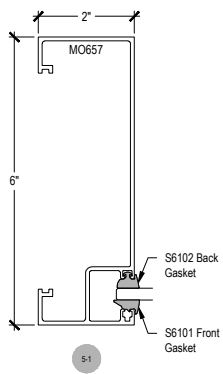

Offset Glazed

Side Load

AF600 Series

Description: 2" X 6" Offset Glazed For 1/4" Glass

Function: Window Wall

Detail: Horizontals

Scale: 3" = 1'-0"

SHEET 1 OF 6

Offset Glazed

Side Load

AF600 Series

Description: 2" X 6" Offset Glazed For 1/4" Glass

Function: Window Wall

Detail: Verticals

Scale: 3" = 1'-0"

SHEET 2 OF 6

Offset Glazed

Side Load

AF600 Series

Description: 2" X 6" Offset Glazed For 1/4" Glass

Function: Window Wall

Detail: Corners

Scale: 3" = 1'-0"

SHEET 3 OF 6

Offset Glazed

Side Load

AF600 Series

Description: 2" X 6" Offset Glazed For 1/4" Glass

Function: Window Wall

Detail: Doors

Scale: 3" = 1'-0"

SHEET 4 OF 6