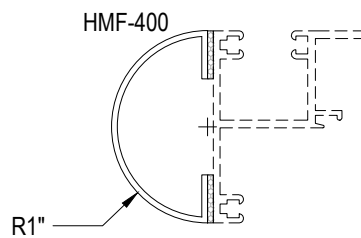

**CHECK FOR AVAILABILITY
PRIOR TO ORDERING**