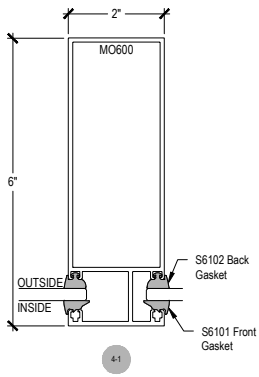

Offset Glazed

Side Load

AF600 Series

Description: 2" X 6" Offset Glazed For 1/4" Glass

Function: Window Wall

Detail: Horizontals

Scale: 3" = 1'-0"

SHEET 1 OF 6

Offset Glazed

Side Load

AF600 Series

Description: 2" X 6" Offset Glazed For 1/4" Glass

Function: Window Wall

Detail: Verticals

Scale: 3" = 1'-0"

SHEET 2 OF 6

Offset Glazed

Side Load

AF600 Series

Description: 2" X 6" Offset Glazed For 1/4" Glass

Function: Window Wall

Detail: Corners

Scale: 3" = 1'-0"

SHEET 3 OF 6

Offset Glazed

Side Load

AF600 Series

Description: 2" X 6" Offset Glazed For 1/4" Glass

Function: Window Wall

Detail: Doors

Scale: 3" = 1'-0"

SHEET 4 OF 6