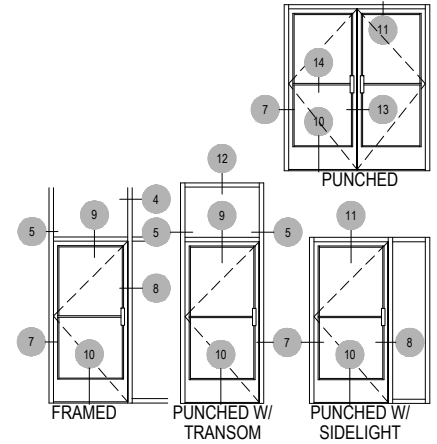

Offset Glazed

Side Load

AF600 Series

Description: 2" X 6" Offset Glazed For 1/4" Glass

Function: Window Wall

Detail: Horizontals

Scale: 3" = 1'-0"

SHEET 1 OF 6

Offset Glazed

Side Load

AF600 Series

Description: 2" X 6" Offset Glazed For 1/4" Glass

Function: Window Wall

Detail: Verticals

Scale: 3" = 1'-0"

SHEET 2 OF 6

Offset Glazed

Side Load

AF600 Series

Description: 2" X 6" Offset Glazed For 1/4" Glass

Function: Window Wall

Detail: Corners

Scale: 3" = 1'-0"

SHEET 3 OF 6

Offset Glazed

Side Load

AF600 Series

Description: 2" X 6" Offset Glazed For 1/4" Glass

Function: Window Wall

Detail: Doors

Scale: 3" = 1'-0"

SHEET 4 OF 6