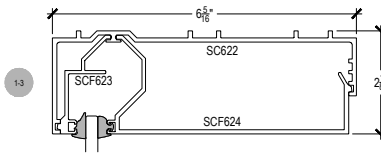

Offset Glazed

Side Load

AF600 Series

Description: 2" X 6" Offset Glazed For 1/4" Glass

Function: Window Wall

Detail: Horizontals

Scale: 3" = 1'-0"

SHEET 1 OF 6

Offset Glazed

Side Load

AF600 Series

Description: 2" X 6" Offset Glazed For 1/4" Glass

Function: Window Wall

Detail: Verticals

Scale: 3" = 1'-0"

SHEET 2 OF 6

Offset Glazed

Side Load

AF600 Series

Description: 2" X 6" Offset Glazed For 1/4" Glass

Function: Window Wall

Detail: Corners

Scale: 3" = 1'-0"

SHEET 3 OF 6

Offset Glazed

Side Load

AF600 Series

Description: 2" X 6" Offset Glazed For 1/4" Glass

Function: Window Wall

Detail: Doors

Scale: 3" = 1'-0"

SHEET 4 OF 6