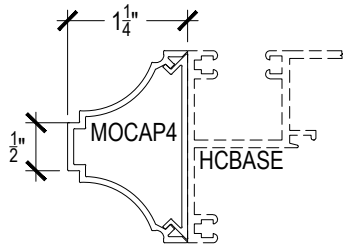

**CHECK FOR AVAILABILITY
PRIOR TO ORDERING**