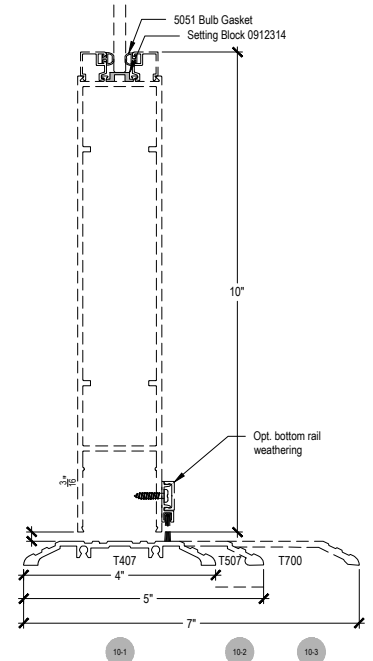

Offset Glazed

Side Load

AF600 Series

Description: 2" X 6" Offset Glazed For 1/4" Glass

Function: Window Wall

Detail: Doors

Scale: 3" = 1'-0"

SHEET 4 OF 6