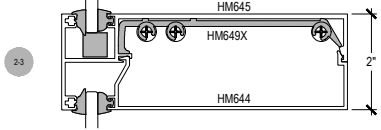

Offset Glazed

Side Load

AF600 Series

Description: 2" X 6" Offset Glazed For 1/4" Glass

Function: Window Wall

Detail: Horizontals

Scale: 3" = 1'-0"

SHEET 1 OF 6

Offset Glazed

Side Load

AF600 Series

Description: 2" X 6" Offset Glazed For 1/4" Glass

Function: Window Wall

Detail: Verticals

Scale: 3" = 1'-0"

SHEET 2 OF 6

Offset Glazed

Side Load

AF600 Series

Description: 2" X 6" Offset Glazed For 1/4" Glass

Function: Window Wall

Detail: Corners

Scale: 3" = 1'-0"

SHEET 3 OF 6

Offset Glazed

Side Load

AF600 Series

Description: 2" X 6" Offset Glazed For 1/4" Glass

Function: Window Wall

Detail: Doors

Scale: 3" = 1'-0"

SHEET 4 OF 6