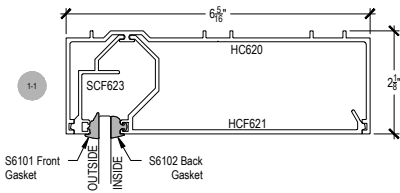

Offset Glazed

Side Load

AF600 Series

Description: 2" X 6" Offset Glazed For 1/4" Glass

Function: Window Wall

Detail: Horizontals

Scale: 3" = 1'-0"

SHEET 1 OF 6

Offset Glazed

Side Load

AF600 Series

Description: 2" X 6" Offset Glazed For 1/4" Glass

Function: Window Wall

Detail: Verticals

Scale: 3" = 1'-0"

SHEET 2 OF 6

Offset Glazed

Side Load

AF600 Series

Description: 2" X 6" Offset Glazed For 1/4" Glass

Function: Window Wall

Detail: Corners

Scale: 3" = 1'-0"

SHEET 3 OF 6

Offset Glazed

Side Load

AF600 Series

Description: 2" X 6" Offset Glazed For 1/4" Glass

Function: Window Wall

Detail: Doors

Scale: 3" = 1'-0"

SHEET 4 OF 6