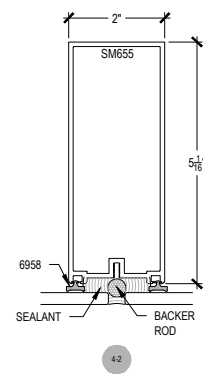

Offset Glazed

Side Load

AF600 Series

Description: 2" X 6" Offset Glazed For 1/4" Glass

Function: Window Wall

Detail: Horizontals

Scale: 3" = 1'-0"

SHEET 1 OF 6

Offset Glazed

Side Load

AF600 Series

Description: 2" X 6" Offset Glazed For 1/4" Glass

Function: Window Wall

Detail: Verticals

Scale: 3" = 1'-0"

SHEET 2 OF 6

Offset Glazed

Side Load

AF600 Series

Description: 2" X 6" Offset Glazed For 1/4" Glass

Function: Window Wall

Detail: Corners

Scale: 3" = 1'-0"

SHEET 3 OF 6

Offset Glazed

Side Load

AF600 Series

Description: 2" X 6" Offset Glazed For 1/4" Glass

Function: Window Wall

Detail: Doors

Scale: 3" = 1'-0"

SHEET 4 OF 6