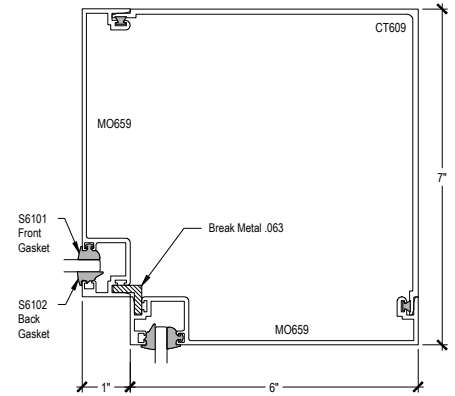

Offset Glazed

Side Load

AF600 Series

Description: 2" X 6" Offset Glazed For 1/4" Glass

Function: Window Wall

Detail: Corners

Scale: 3" = 1'-0"

SHEET 3 OF 6

6-1

6-2

6-3

6-4

6-5

6-6

6-7

6-8

Offset Glazed

Side Load

AF600 Series

Description: 2" X 6" Offset Glazed For 1/4" Glass

Function: Window Wall

Detail: Doors

Scale: 3" = 1'-0"

SHEET 4 OF 6