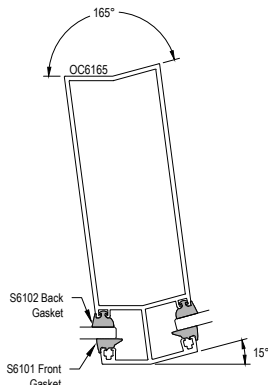

Offset Glazed

Side Load

AF600 Series

Description: 2" X 6" Offset Glazed For 1/4" Glass

Function: Window Wall

Detail: Corners

Scale: 3" = 1'-0"

SHEET 3 OF 6

6-7