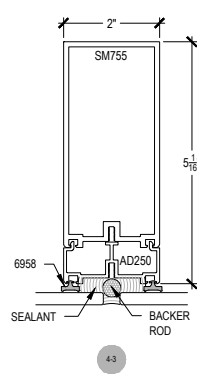

Offset Glazed

Side Load

AF600 Series

Description: 2" X 6" Offset Glazed For 1/4" Glass

Function: Window Wall

Detail: Horizontals

Scale: 3" = 1'-0"

SHEET 1 OF 6

Offset Glazed

Side Load

AF600 Series

Description: 2" X 6" Offset Glazed For 1/4" Glass

Function: Window Wall

Detail: Verticals

Scale: 3" = 1'-0"

SHEET 2 OF 6

Offset Glazed

Side Load

AF600 Series

Description: 2" X 6" Offset Glazed For 1/4" Glass

Function: Window Wall

Detail: Corners

Scale: 3" = 1'-0"

SHEET 3 OF 6

Offset Glazed

Side Load

AF600 Series

Description: 2" X 6" Offset Glazed For 1/4" Glass

Function: Window Wall

Detail: Doors

Scale: 3" = 1'-0"

SHEET 4 OF 6