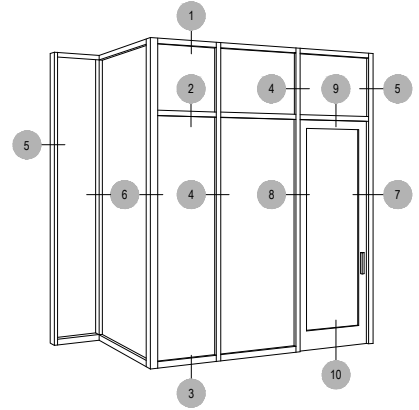

Offset Glazed

Side Load

AF600 Series

Description: 2" X 6" Offset Glazed For 1/4" Glass

Function: Window Wall

Detail: Horizontals

Scale: 3" = 1'-0"

SHEET 1 OF 6

Offset Glazed

Side Load

AF600 Series

Description: 2" X 6" Offset Glazed For 1/4" Glass

Function: Window Wall

Detail: Verticals

Scale: 3" = 1'-0"

SHEET 2 OF 6

Offset Glazed

Side Load

AF600 Series

Description: 2" X 6" Offset Glazed For 1/4" Glass

Function: Window Wall

Detail: Corners

Scale: 3" = 1'-0"

SHEET 3 OF 6

Offset Glazed

Side Load

AF600 Series

Description: 2" X 6" Offset Glazed For 1/4" Glass

Function: Window Wall

Detail: Doors

Scale: 3" = 1'-0"

SHEET 4 OF 6