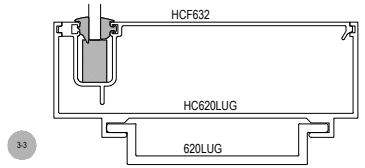

Offset Glazed

Side Load

AF600 Series

Description: 2" X 6" Offset Glazed For 1/4" Glass

Function: Window Wall

Detail: Horizontals

Scale: 3" = 1'-0"

SHEET 1 OF 6

Offset Glazed

Side Load

AF600 Series

Description: 2" X 6" Offset Glazed For 1/4" Glass

Function: Window Wall

Detail: Verticals

Scale: 3" = 1'-0"

SHEET 2 OF 6

Offset Glazed

Side Load

AF600 Series

Description: 2" X 6" Offset Glazed For 1/4" Glass

Function: Window Wall

Detail: Corners

Scale: 3" = 1'-0"

SHEET 3 OF 6

Offset Glazed

Side Load

AF600 Series

Description: 2" X 6" Offset Glazed For 1/4" Glass

Function: Window Wall

Detail: Doors

Scale: 3" = 1'-0"

SHEET 4 OF 6