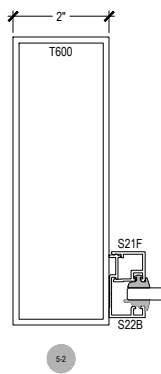

Offset Glazed

Side Load

AF600 Series

Description: 2" X 6" Offset Glazed For 1/4" Glass

Function: Window Wall

Detail: Horizontals

Scale: 3" = 1'-0"

SHEET 1 OF 6

Offset Glazed

Side Load

AF600 Series

Description: 2" X 6" Offset Glazed For 1/4" Glass

Function: Window Wall

Detail: Verticals

Scale: 3" = 1'-0"

SHEET 2 OF 6

Offset Glazed

Side Load

AF600 Series

Description: 2" X 6" Offset Glazed For 1/4" Glass

Function: Window Wall

Detail: Corners

Scale: 3" = 1'-0"

SHEET 3 OF 6

Offset Glazed

Side Load

AF600 Series

Description: 2" X 6" Offset Glazed For 1/4" Glass

Function: Window Wall

Detail: Doors

Scale: 3" = 1'-0"

SHEET 4 OF 6