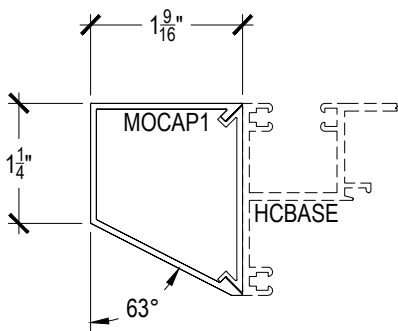

**CHECK FOR AVAILABILITY
PRIOR TO ORDERING**