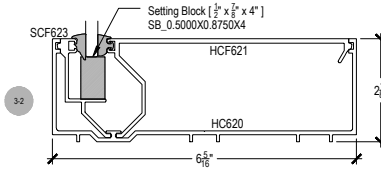

Offset Glazed

Side Load

AF600 Series

Description: 2" X 6" Offset Glazed For 1/4" Glass

Function: Window Wall

Detail: Horizontals

Scale: 3" = 1'-0"

SHEET 1 OF 6

Offset Glazed

Side Load

AF600 Series

Description: 2" X 6" Offset Glazed For 1/4" Glass

Function: Window Wall

Detail: Verticals

Scale: 3" = 1'-0"

SHEET 2 OF 6

Offset Glazed

Side Load

AF600 Series

Description: 2" X 6" Offset Glazed For 1/4" Glass

Function: Window Wall

Detail: Corners

Scale: 3" = 1'-0"

SHEET 3 OF 6

Offset Glazed

Side Load

AF600 Series

Description: 2" X 6" Offset Glazed For 1/4" Glass

Function: Window Wall

Detail: Doors

Scale: 3" = 1'-0"

SHEET 4 OF 6