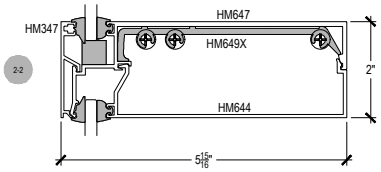

Offset Glazed

Side Load

AF600 Series

Description: 2" X 6" Offset Glazed For 1/4" Glass

Function: Window Wall

Detail: Horizontals

Scale: 3" = 1'-0"

SHEET 1 OF 6

Offset Glazed

Side Load

AF600 Series

Description: 2" X 6" Offset Glazed For 1/4" Glass

Function: Window Wall

Detail: Verticals

Scale: 3" = 1'-0"

SHEET 2 OF 6

Offset Glazed

Side Load

AF600 Series

Description: 2" X 6" Offset Glazed For 1/4" Glass

Function: Window Wall

Detail: Corners

Scale: 3" = 1'-0"

SHEET 3 OF 6

Offset Glazed

Side Load

AF600 Series

Description: 2" X 6" Offset Glazed For 1/4" Glass

Function: Window Wall

Detail: Doors

Scale: 3" = 1'-0"

SHEET 4 OF 6