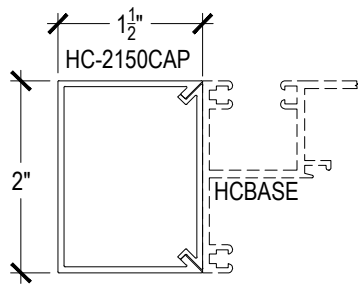

**CHECK FOR AVAILABILITY
PRIOR TO ORDERING**