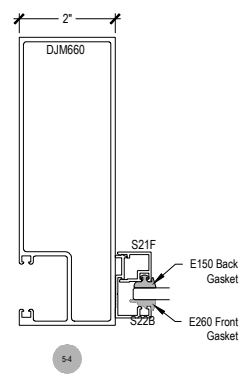

Offset Glazed

Side Load

AF600 Series

Description: 2" X 6" Offset Glazed For 1/4" Glass

Function: Window Wall

Detail: Horizontals

Scale: 3" = 1'-0"

SHEET 1 OF 6

Offset Glazed

Side Load

AF600 Series

Description: 2" X 6" Offset Glazed For 1/4" Glass

Function: Window Wall

Detail: Verticals

Scale: 3" = 1'-0"

SHEET 2 OF 6

Offset Glazed

Side Load

AF600 Series

Description: 2" X 6" Offset Glazed For 1/4" Glass

Function: Window Wall

Detail: Corners

Scale: 3" = 1'-0"

SHEET 3 OF 6

Offset Glazed

Side Load

AF600 Series

Description: 2" X 6" Offset Glazed For 1/4" Glass

Function: Window Wall

Detail: Doors

Scale: 3" = 1'-0"

SHEET 4 OF 6