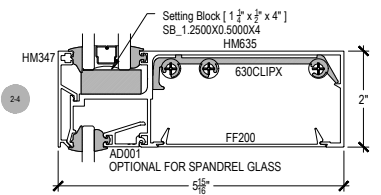

Offset Glazed

Side Load

AF600 Series

Description: 2" X 6" Offset Glazed For 1/4" Glass

Function: Window Wall

Detail: Horizontals

Scale: 3" = 1'-0"

SHEET 1 OF 6

Offset Glazed

Side Load

AF600 Series

Description: 2" X 6" Offset Glazed For 1/4" Glass

Function: Window Wall

Detail: Verticals

Scale: 3" = 1'-0"

SHEET 2 OF 6

Offset Glazed

Side Load

AF600 Series

Description: 2" X 6" Offset Glazed For 1/4" Glass

Function: Window Wall

Detail: Corners

Scale: 3" = 1'-0"

SHEET 3 OF 6

Offset Glazed

Side Load

AF600 Series

Description: 2" X 6" Offset Glazed For 1/4" Glass

Function: Window Wall

Detail: Doors

Scale: 3" = 1'-0"

SHEET 4 OF 6