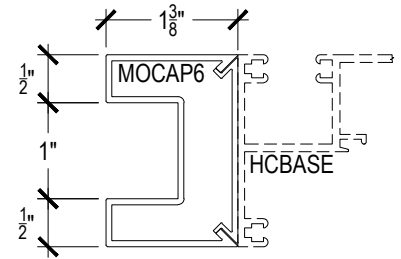

**CHECK FOR AVAILABILITY
PRIOR TO ORDERING**