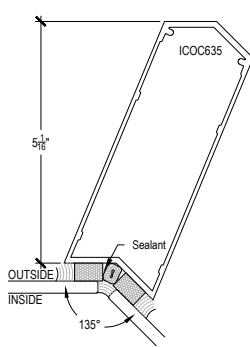

Offset Glazed

Side Load

AF600 Series

Description: 2" X 6" Offset Glazed For 1/4" Glass

Function: Window Wall

Detail: Corners

Scale: 3" = 1'-0"

SHEET 3 OF 6

6-4