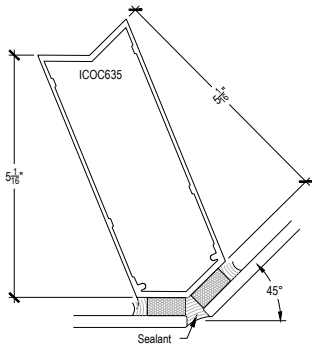

Offset Glazed

Side Load

AF600 Series

Description: 2" X 6" Offset Glazed For 1/4" Glass

Function: Window Wall

Detail: Corners

Scale: 3" = 1'-0"

SHEET 3 OF 6

6-3