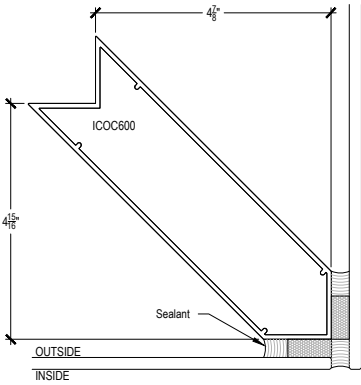

Offset Glazed

Side Load

AF600 Series

Description: 2" X 6" Offset Glazed For 1/4" Glass

Function: Window Wall

Detail: Horizontals

Scale: 3" = 1'-0"

SHEET 1 OF 6

Offset Glazed

Side Load

AF600 Series

Description: 2" X 6" Offset Glazed For 1/4" Glass

Function: Window Wall

Detail: Verticals

Scale: 3" = 1'-0"

SHEET 2 OF 6

Offset Glazed

Side Load

AF600 Series

Description: 2" X 6" Offset Glazed For 1/4" Glass

Function: Window Wall

Detail: Corners

Scale: 3" = 1'-0"

SHEET 3 OF 6

Offset Glazed

Side Load

AF600 Series

Description: 2" X 6" Offset Glazed For 1/4" Glass

Function: Window Wall

Detail: Doors

Scale: 3" = 1'-0"

SHEET 4 OF 6