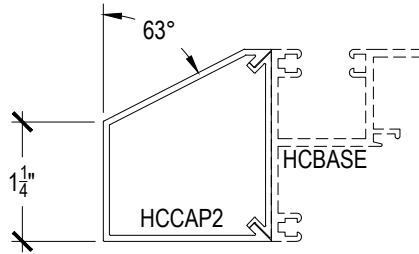

**CHECK FOR AVAILABILITY
PRIOR TO ORDERING**