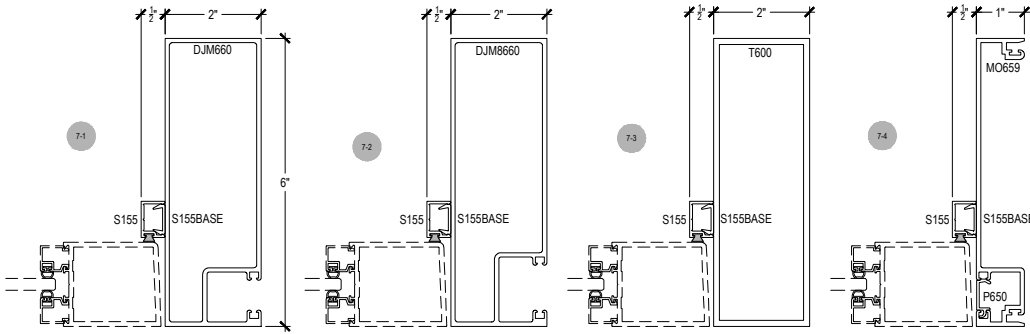

Offset Glazed

Side Load

AF600 Series

Description: 2" X 6" Offset Glazed For 1/4" Glass

Function: Window Wall

Detail: Horizontals

Scale: 3" = 1'-0"

SHEET 1 OF 6

Offset Glazed

Side Load

AF600 Series

Description: 2" X 6" Offset Glazed For 1/4" Glass

Function: Window Wall

Detail: Verticals

Scale: 3" = 1'-0"

SHEET 2 OF 6

Offset Glazed

Side Load

AF600 Series

Description: 2" X 6" Offset Glazed For 1/4" Glass

Function: Window Wall

Detail: Corners

Scale: 3" = 1'-0"

SHEET 3 OF 6

Offset Glazed

Side Load

AF600 Series

Description: 2" X 6" Offset Glazed For 1/4" Glass

Function: Window Wall

Detail: Doors

Scale: 3" = 1'-0"

SHEET 4 OF 6