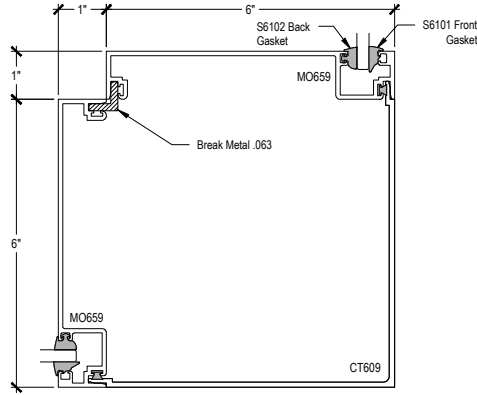

Offset Glazed

Side Load

AF600 Series

Description: 2" X 6" Offset Glazed For 1/4" Glass

Function: Window Wall

Detail: Verticals

Scale: 3" = 1'-0"

SHEET 2 OF 6

Offset Glazed

Side Load

AF600 Series

Description: 2" X 6" Offset Glazed For 1/4" Glass

Function: Window Wall

Detail: Corners

Scale: 3" = 1'-0"

SHEET 3 OF 6

6-1

6-2

6-3

6-4

6-5

6-6

6-7

6-8

Offset Glazed

Side Load

AF600 Series

Description: 2" X 6" Offset Glazed For 1/4" Glass

Function: Window Wall

Detail: Doors

Scale: 3" = 1'-0"

SHEET 4 OF 6