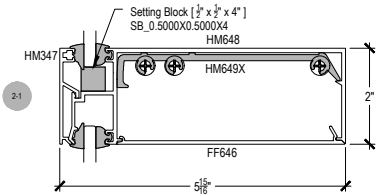

Offset Glazed

Side Load

AF600 Series

Description: 2" X 6" Offset Glazed For 1/4" Glass

Function: Window Wall

Detail: Horizontals

Scale: 3" = 1'-0"

SHEET 1 OF 6

Offset Glazed

Side Load

AF600 Series

Description: 2" X 6" Offset Glazed For 1/4" Glass

Function: Window Wall

Detail: Verticals

Scale: 3" = 1'-0"

SHEET 2 OF 6

Offset Glazed

Side Load

AF600 Series

Description: 2" X 6" Offset Glazed For 1/4" Glass

Function: Window Wall

Detail: Corners

Scale: 3" = 1'-0"

SHEET 3 OF 6

Offset Glazed

Side Load

AF600 Series

Description: 2" X 6" Offset Glazed For 1/4" Glass

Function: Window Wall

Detail: Doors

Scale: 3" = 1'-0"

SHEET 4 OF 6