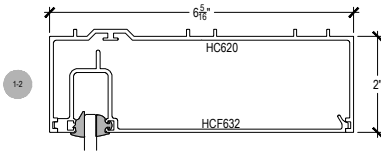

Offset Glazed

Side Load

AF600 Series

Description: 2" X 6" Offset Glazed For 1/4" Glass

Function: Window Wall

Detail: Horizontals

Scale: 3" = 1'-0"

SHEET 1 OF 6

Offset Glazed

Side Load

AF600 Series

Description: 2" X 6" Offset Glazed For 1/4" Glass

Function: Window Wall

Detail: Verticals

Scale: 3" = 1'-0"

SHEET 2 OF 6

Offset Glazed

Side Load

AF600 Series

Description: 2" X 6" Offset Glazed For 1/4" Glass

Function: Window Wall

Detail: Corners

Scale: 3" = 1'-0"

SHEET 3 OF 6

Offset Glazed

Side Load

AF600 Series

Description: 2" X 6" Offset Glazed For 1/4" Glass

Function: Window Wall

Detail: Doors

Scale: 3" = 1'-0"

SHEET 4 OF 6