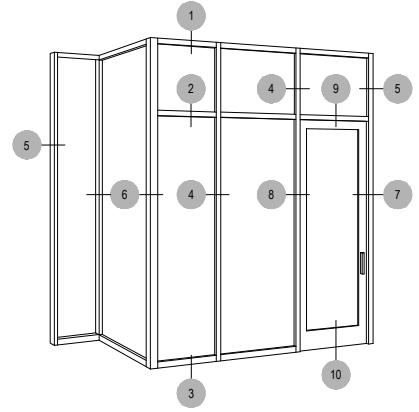

Offset Glazed

Side Load

AF600 Series

Description: 2" X 6" Offset Glazed For 1/4" Glass

Function: Window Wall

Detail: Corners

Scale: 3" = 1'-0"

SHEET 3 OF 6

6-3