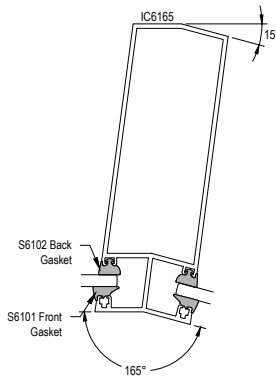

Offset Glazed

Side Load

AF600 Series

Description: 2" X 6" Offset Glazed For 1/4" Glass

Function: Window Wall

Detail: Verticals

Scale: 3" = 1'-0"

SHEET 2 OF 6

Offset Glazed

Side Load

AF600 Series

Description: 2" X 6" Offset Glazed For 1/4" Glass

Function: Window Wall

Detail: Corners

Scale: 3" = 1'-0"

SHEET 3 OF 6

6-1

6-2

6-3

6-4

6-5

6-6

6-7

6-8

Offset Glazed

Side Load

AF600 Series

Description: 2" X 6" Offset Glazed For 1/4" Glass

Function: Window Wall

Detail: Doors

Scale: 3" = 1'-0"

SHEET 4 OF 6