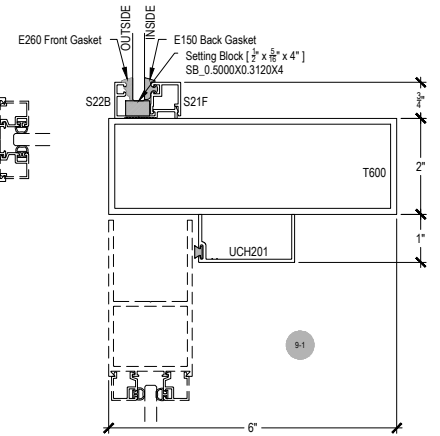

Offset Glazed

Side Load

AF600 Series

Description: 2" X 6" Offset Glazed For 1/4" Glass

Function: Window Wall

Detail: Doors

Scale: 3" = 1'-0"

SHEET 4 OF 6