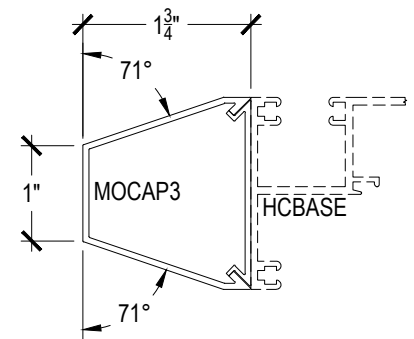

**CHECK FOR AVAILABILITY
PRIOR TO ORDERING**