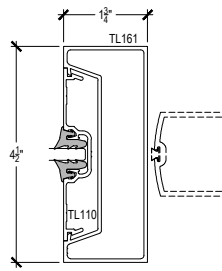

Center Glass

Top Load

A450 Series

Description: 1 3/4" x 4 1/2" Center Glazed for 1/4" Glass

Function: Storefront

Detail: Verticals

Scale: 3" = 1'-0"

A450 Series

Description: 1 3/4" x 4 1/2" Center Glazed for 1/4" Glass

Function: Storefront

Detail: Doors

Scale: 3" = 1'-0"

SHEET 3 OF 3

7-1

8-1

8-2

9-1

9-2

9-3

10-1

10-2

10-3

11-1

11-2