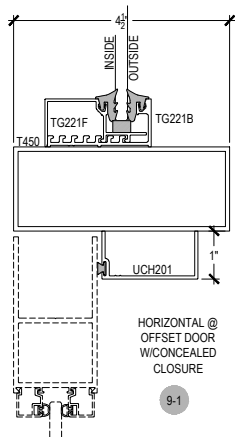

Center Glass

Top Load

A450 Series

Description: 1 3/4" x 4 1/2" Center Glazed for 1/4" Glass

Function: Storefront

Detail: Verticals

Scale: 3" = 1'-0"

A450 Series

Description: 1 3/4" x 4 1/2" Center Glazed for 1/4" Glass

Function: Storefront

Detail: Doors

Scale: 3" = 1'-0"

SHEET 3 OF 3

7-1

8-1

8-2

9-1

9-2

9-3

10-1

10-2

10-3

11-1

11-2