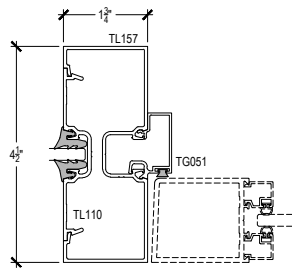

Center Glass

Top Load

A450 Series

Description: 1 3/4" x 4 1/2" Center Glazed for 1/4" Glass

Function: Storefront

Detail: Verticals

Scale: 3" = 1'-0"

A450 Series

Description: 1 3/4" x 4 1/2" Center Glazed for 1/4" Glass

Function: Storefront

Detail: Doors

Scale: 3" = 1'-0"

SHEET 3 OF 3

7-1

8-1

8-2

9-1

9-2

9-3

10-1

10-2

10-3

11-1

11-2