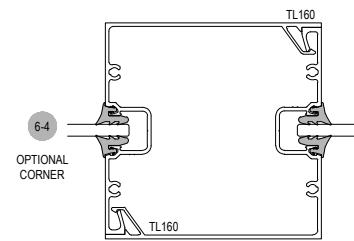

Center Glass

Top Load

A450 Series

Description: 1 3/4" x 4 1/2" Center Glazed for 1/4" Glass

Function: Storefront

Detail: Verticals

Scale: 3" = 1'-0"

A450 Series

Description: 1 3/4" x 4 1/2" Center Glazed for 1/4" Glass

Function: Storefront

Detail: Doors

Scale: 3" = 1'-0"

SHEET 3 OF 3

7-1

8-1

8-2