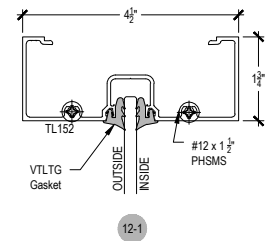

A450 Series

Description: 1 3/4" x 4 1/2" Center Glazed for 1/4" Glass

Function: Storefront

Detail: Doors

Scale: 3" = 1'-0"

SHEET 3 OF 3

12-1