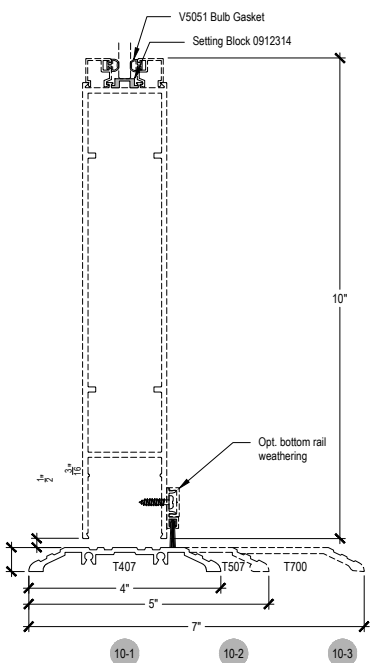

Center Glass

Top Load

A450 Series

Description: 1 3/4" x 4 1/2" Center Glazed for 1/4" Glass

Function: Storefront

Detail: Verticals

Scale: 3" = 1'-0"

A450 Series

Description: 1 3/4" x 4 1/2" Center Glazed for 1/4" Glass

Function: Storefront

Detail: Doors

Scale: 3" = 1'-0"

SHEET 3 OF 3

7-1

8-1

8-2

9-1

9-2

9-3

10-1

10-2

10-3

11-1

11-2