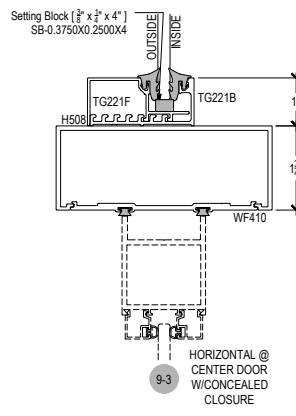

Center Glass

Top Load

A450 Series

Description: 1 3/4" x 4 1/2" Center Glazed for 1/4" Glass

Function: Storefront

Detail: Verticals

Scale: 3" = 1'-0"

A450 Series

Description: 1 3/4" x 4 1/2" Center Glazed for 1/4" Glass

Function: Storefront

Detail: Doors

Scale: 3" = 1'-0"

SHEET 3 OF 3

7-1

8-1

8-2

9-1

9-2

9-3

10-1

10-2

10-3

11-1

11-2