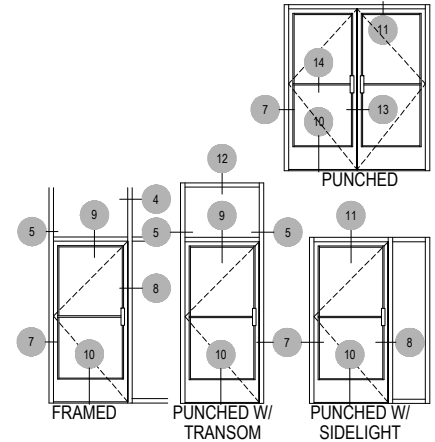

Center Glass

Top Load

A450 Series

Description: 1 3/4" x 4 1/2" Center Glazed for 1/4" Glass

Function: Storefront

Detail: Verticals

Scale: 3" = 1'-0"

A450 Series

Description: 1 3/4" x 4 1/2" Center Glazed for 1/4" Glass

Function: Storefront

Detail: Doors

Scale: 3" = 1'-0"

SHEET 3 OF 3

7-1

8-1

8-2

9-1

9-2

9-3

10-1

10-2

10-3

11-1

11-2