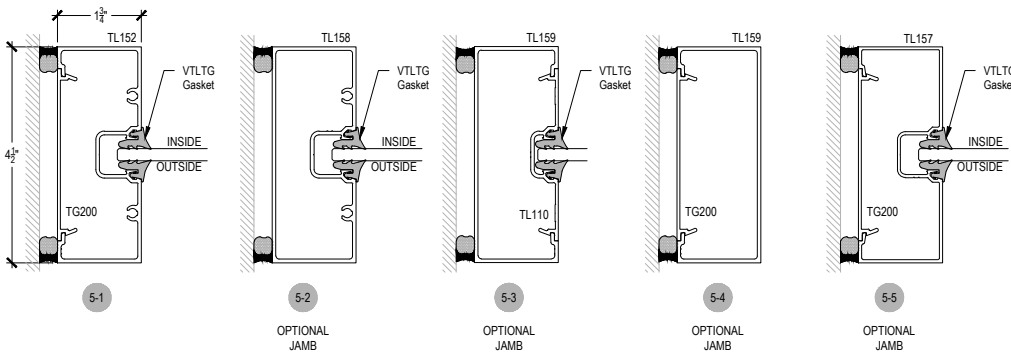

Center Glass

Top Load

A450 Series

Description: 1 3/4" x 4 1/2" Center Glazed for 1/4" Glass

Function: Storefront

Detail: Verticals

Scale: 3" = 1'-0"

A450 Series

Description: 1 3/4" x 4 1/2" Center Glazed for 1/4" Glass

Function: Storefront

Detail: Doors

Scale: 3" = 1'-0"

SHEET 3 OF 3

7-1

8-1

8-2