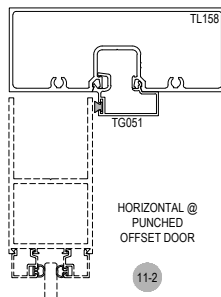

Center Glass

Top Load

A450 Series

Description: 1 3/4" x 4 1/2" Center Glazed for 1/4" Glass

Function: Storefront

Detail: Verticals

Scale: 3" = 1'-0"

A450 Series

Description: 1 3/4" x 4 1/2" Center Glazed for 1/4" Glass

Function: Storefront

Detail: Doors

Scale: 3" = 1'-0"

SHEET 3 OF 3

7-1

8-1

8-2

9-1

9-2

9-3

10-1

10-2

10-3

11-1

11-2

11-3

12-1