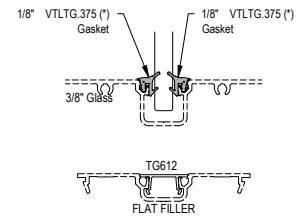

Center Glass

Top Load

A450 Series

Description: 1 3/4" x 4 1/2" Center Glazed for 1/4" Glass

Function: Storefront

Detail: Verticals

Scale: 3" = 1'-0"

A450 Series

Description: 1 3/4" x 4 1/2" Center Glazed for 1/4" Glass

Function: Storefront

Detail: Doors

Scale: 3" = 1'-0"

SHEET 3 OF 3

7-1

8-1

8-2