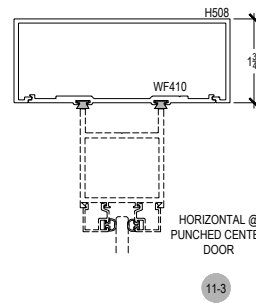

Description: 1 3/4" x 4 1/2" Center Glazed for 1/4" Glass

Function: Storefront

Detail: Doors

Scale: 3" = 1'-0"

SHEET 3 OF 3

7-1

8-1

8-2

9-1

9-2

9-3

10-1

10-2

10-3

11-1

11-2

11-3

12-1