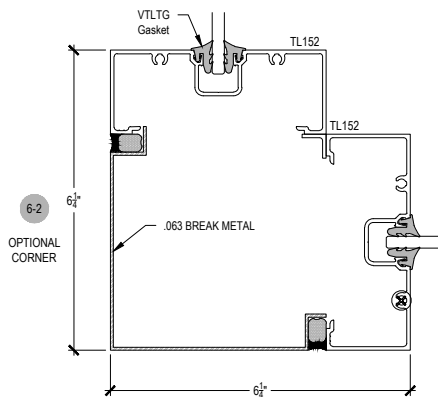

Center Glass

Top Load

A450 Series

Description: 1 3/4" x 4 1/2" Center Glazed for 1/4" Glass

Function: Storefront

Detail: Verticals

Scale: 3" = 1'-0"

A450 Series

Description: 1 3/4" x 4 1/2" Center Glazed for 1/4" Glass

Function: Storefront

Detail: Doors

Scale: 3" = 1'-0"

SHEET 3 OF 3

7-1

8-1

8-2