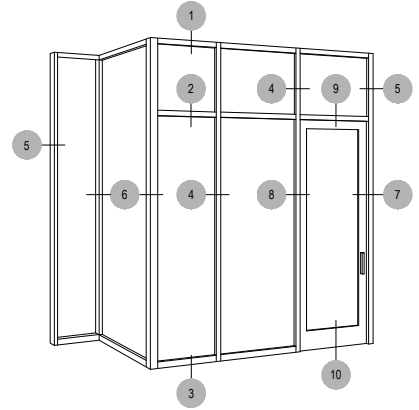

Center Glass

Top Load

A450 Series

Description: 1 3/4" x 4 1/2" Center Glazed for 1/4" Glass

Function: Storefront

Detail: Verticals

Scale: 3" = 1'-0"

A450 Series

Description: 1 3/4" x 4 1/2" Center Glazed for 1/4" Glass

Function: Storefront

Detail: Doors

Scale: 3" = 1'-0"

SHEET 3 OF 3

7-1

8-1

8-2

9-1

9-2

9-3

10-1

10-2

10-3

11-1

11-2