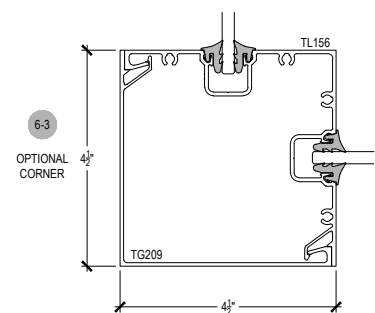

Center Glass

Top Load

A450 Series

Description: 1 3/4" x 4 1/2" Center Glazed for 1/4" Glass

Function: Storefront

Detail: Verticals

Scale: 3" = 1'-0"

A450 Series

Description: 1 3/4" x 4 1/2" Center Glazed for 1/4" Glass

Function: Storefront

Detail: Doors

Scale: 3" = 1'-0"

SHEET 3 OF 3

7-1

8-1

8-2