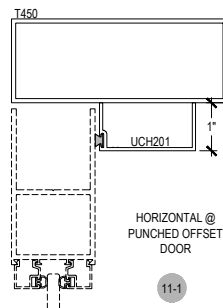

Center Glass

Top Load

A450 Series

Description: 1 3/4" x 4 1/2" Center Glazed for 1/4" Glass

Function: Storefront

Detail: Verticals

Scale: 3" = 1'-0"

A450 Series

Description: 1 3/4" x 4 1/2" Center Glazed for 1/4" Glass

Function: Storefront

Detail: Doors

Scale: 3" = 1'-0"

SHEET 3 OF 3

7-1

8-1

8-2

9-1

9-2

9-3

10-1

10-2

10-3

11-1

11-2