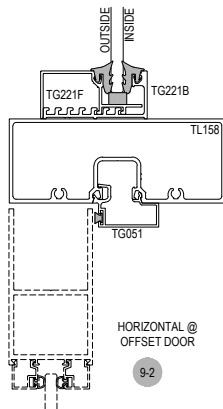

Center Glass

Top Load

A450 Series

Description: 1 3/4" x 4 1/2" Center Glazed for 1/4" Glass

Function: Storefront

Detail: Verticals

Scale: 3" = 1'-0"

A450 Series

Description: 1 3/4" x 4 1/2" Center Glazed for 1/4" Glass

Function: Storefront

Detail: Doors

Scale: 3" = 1'-0"

SHEET 3 OF 3

7-1

8-1

8-2

9-1

9-2

9-3

10-1

10-2

10-3

11-1

11-2

11-3

12-1