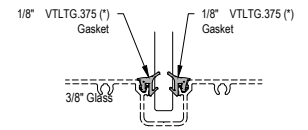

Center Glass

Top Load

A450 Series

Description: 1 3/4" x 4 1/2" Center Glazed for 1/4" Glass

Function: Storefront

Detail: Verticals

Scale: 3" = 1'-0"

A450 Series

Description: 1 3/4" x 4 1/2" Center Glazed for 1/4" Glass

Function: Storefront

Detail: Doors

Scale: 3" = 1'-0"

SHEET 3 OF 3

7-1

8-1

8-2

9-1

9-2

9-3

10-1

10-2

10-3

11-1

11-2