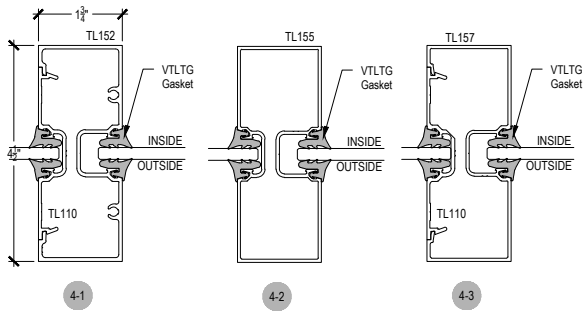

Center Glass

Top Load

A450 Series

Description: 1 3/4" x 4 1/2" Center Glazed for 1/4" Glass

Function: Storefront

Detail: Verticals

Scale: 3" = 1'-0"

A450 Series

Description: 1 3/4" x 4 1/2" Center Glazed for 1/4" Glass

Function: Storefront

Detail: Doors

Scale: 3" = 1'-0"

SHEET 3 OF 3

7-1

8-1

8-2