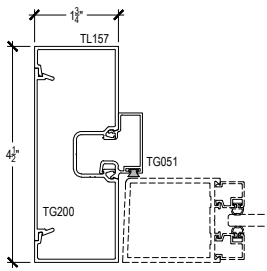

Center Glass

Top Load

A450 Series

Description: 1 3/4" x 4 1/2" Center Glazed for 1/4" Glass

Function: Storefront

Detail: Verticals

Scale: 3" = 1'-0"

A450 Series

Description: 1 3/4" x 4 1/2" Center Glazed for 1/4" Glass

Function: Storefront

Detail: Doors

Scale: 3" = 1'-0"

SHEET 3 OF 3

7-1

8-1

8-2

9-1

9-2

9-3

10-1

10-2

10-3

11-1

11-2