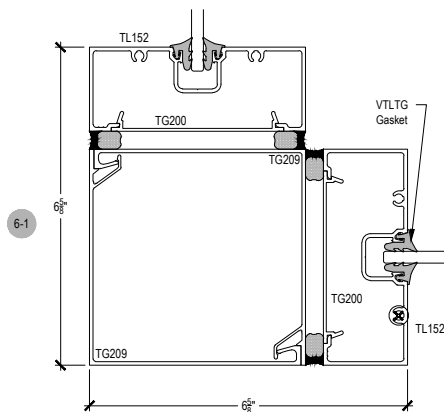

Center Glass

Top Load

A450 Series

Description: 1 3/4" x 4 1/2" Center Glazed for 1/4" Glass

Function: Storefront

Detail: Verticals

Scale: 3" = 1'-0"

A450 Series

Description: 1 3/4" x 4 1/2" Center Glazed for 1/4" Glass

Function: Storefront

Detail: Doors

Scale: 3" = 1'-0"

SHEET 3 OF 3

7-1

8-1

8-2