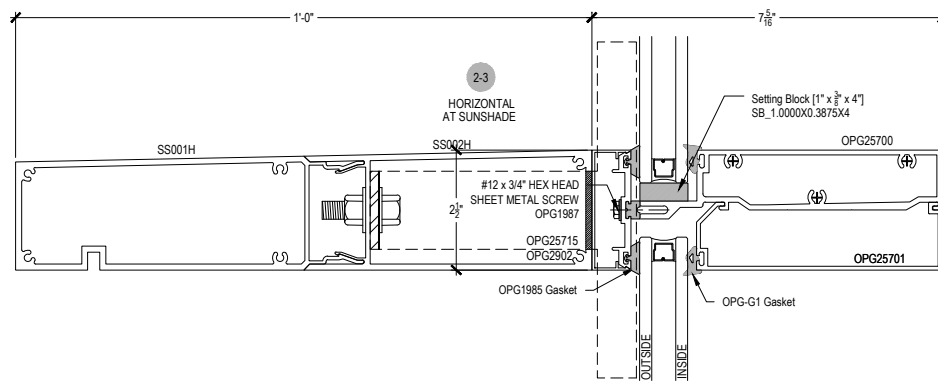

UW2571 Series

Description: 2 1/2" X 7 5/16" Offset Glazed For 1" Glass

Function: Unitized Wall System

Detail: Horizontals

Scale: 3" = 1'-0"

SHEET 1 OF 3

* SPECIAL ORDER
CALL FOR
AVAILABILITY

UW2571 Series

Description: 2 1/2" X 7 5/16" Offset Glazed For 1" Glass

Function: Unitized Wall System

Detail: Verticals

Scale: 3" = 1'-0"

UW2571 Series

Description: 2 1/2" X 7 5/16" Offset Glazed For 1" Glass

Function: Unitized Wall System

Detail: Doors

Scale: 3" = 1'-0"