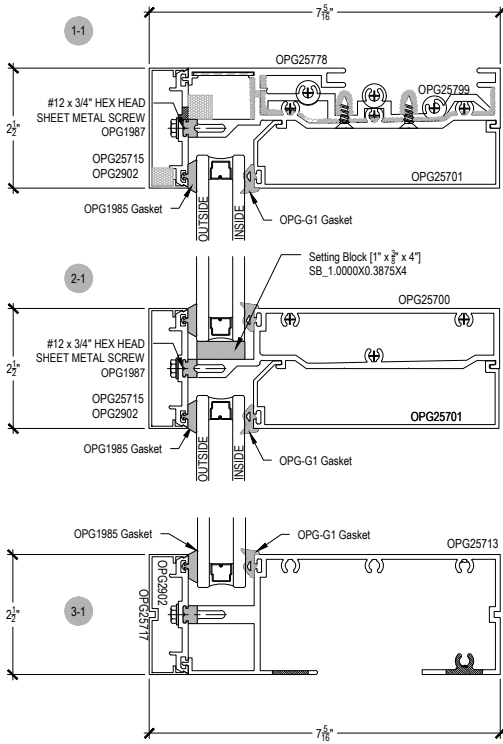

UW2571 Series

Description: 2 1/2" X 7 5/16" Offset Glazed For 1" Glass

Function: Unitized Wall System

Detail: Horizontals

Scale: 3" = 1'-0"

SHEET 1 OF 3

* SPECIAL ORDER
CALL FOR
AVAILABILITY

UW2571 Series

Description: 2 1/2" X 7 5/16" Offset Glazed For 1" Glass

Function: Unitized Wall System

Detail: Verticals

Scale: 3" = 1'-0"

UW2571 Series

Description: 2 1/2" X 7 5/16" Offset Glazed For 1" Glass

Function: Unitized Wall System

Detail: Doors

Scale: 3" = 1'-0"