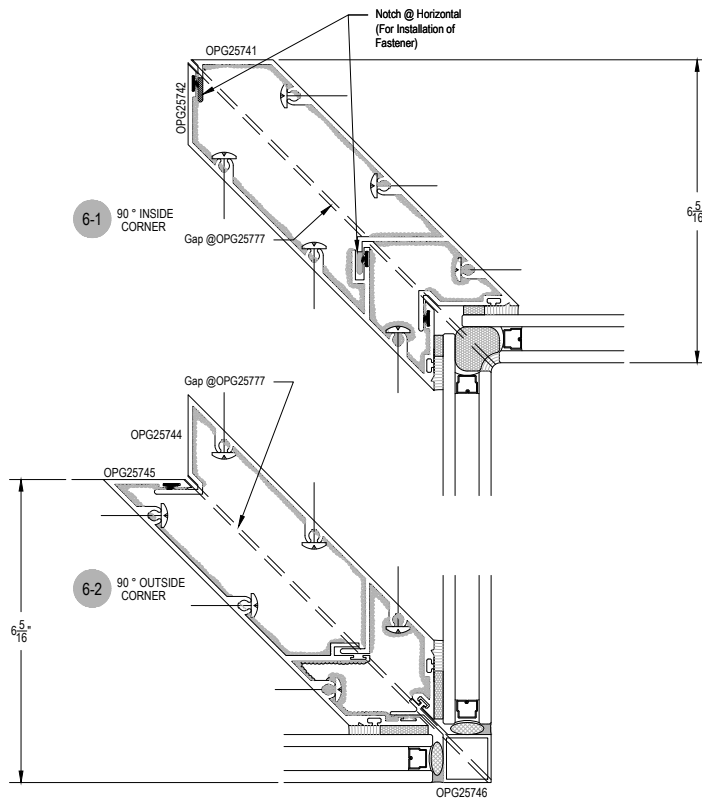

UW2571 Series

Description: 2 1/2" X 7 5/16" Offset Glazed For 1" Glass

Function: Unitized Wall System

Detail: Horizontals

Scale: 3" = 1'-0"

SHEET 1 OF 3

* SPECIAL ORDER
CALL FOR
AVAILABILITY

UW2571 Series

Description: 2 1/2" X 7 5/16" Offset Glazed For 1" Glass

Function: Unitized Wall System

Detail: Verticals

Scale: 3" = 1'-0"

UW2571 Series

Description: 2 1/2" X 7 5/16" Offset Glazed For 1" Glass

Function: Unitized Wall System

Detail: Doors

Scale: 3" = 1'-0"