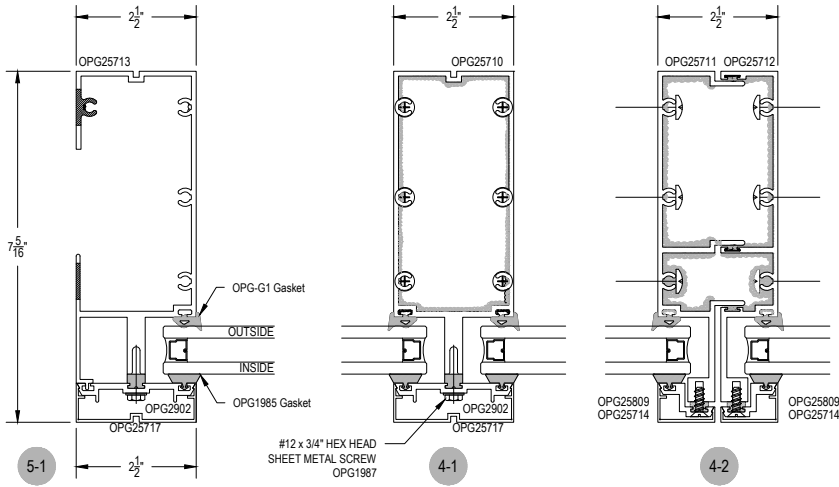

UW2571 Series

Description: 2 1/2" X 7 5/16" Offset Glazed For 1" Glass

Function: Unitized Wall System

Detail: Horizontals

Scale: 3" = 1'-0"

SHEET 1 OF 3

* SPECIAL ORDER
CALL FOR
AVAILABILITY

UW2571 Series

Description: 2 1/2" X 7 5/16" Offset Glazed For 1" Glass

Function: Unitized Wall System

Detail: Verticals

Scale: 3" = 1'-0"

UW2571 Series

Description: 2 1/2" X 7 5/16" Offset Glazed For 1" Glass

Function: Unitized Wall System

Detail: Doors

Scale: 3" = 1'-0"