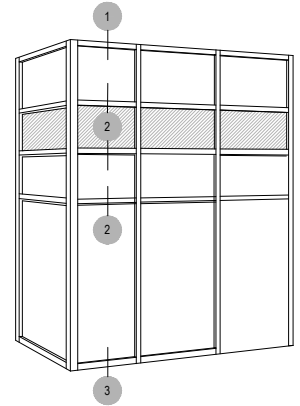

UW2571 Series

Description: 2 1/2" X 7 5/16" Offset Glazed For 1" Glass

Function: Unitized Wall System

Detail: Horizontals

Scale: 3" = 1'-0"

SHEET 1 OF 3

* SPECIAL ORDER
CALL FOR
AVAILABILITY

UW2571 Series

Description: 2 1/2" X 7 5/16" Offset Glazed For 1" Glass

Function: Unitized Wall System

Detail: Verticals

Scale: 3" = 1'-0"

UW2571 Series

Description: 2 1/2" X 7 5/16" Offset Glazed For 1" Glass

Function: Unitized Wall System

Detail: Doors

Scale: 3" = 1'-0"