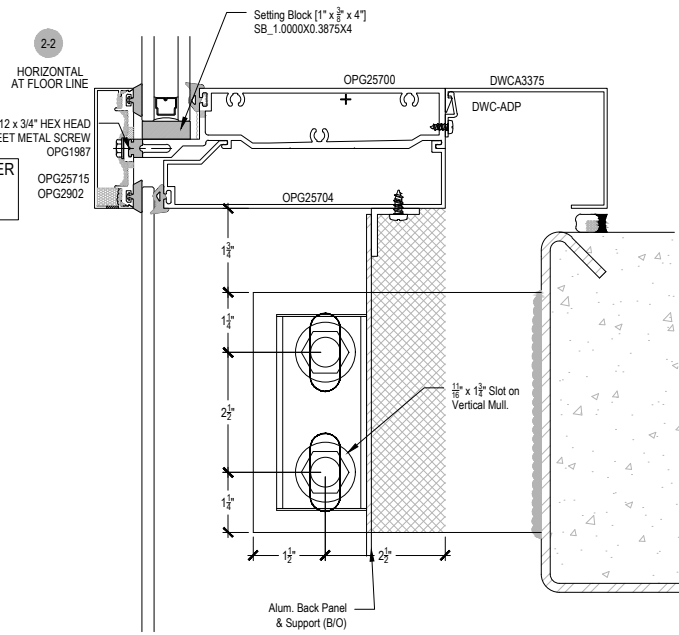

UW2571 Series

Description: 2 1/2" X 7 5/16" Offset Glazed For 1" Glass

Function: Unitized Wall System

Detail: Horizontals

Scale: 3" = 1'-0"

SHEET 1 OF 3

* SPECIAL ORDER
CALL FOR
AVAILABILITY

UW2571 Series

Description: 2 1/2" X 7 5/16" Offset Glazed For 1" Glass

Function: Unitized Wall System

Detail: Verticals

Scale: 3" = 1'-0"

UW2571 Series

Description: 2 1/2" X 7 5/16" Offset Glazed For 1" Glass

Function: Unitized Wall System

Detail: Doors

Scale: 3" = 1'-0"