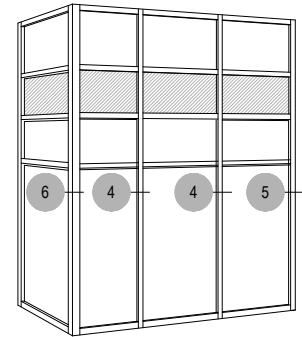

UW2571 Series

Description: 2 1/2" X 7 5/16" Offset Glazed For 1" Glass

Function: Unitized Wall System

Detail: Horizontals

Scale: 3" = 1'-0"

SHEET 1 OF 3

* SPECIAL ORDER
CALL FOR
AVAILABILITY

UW2571 Series

Description: 2 1/2" X 7 5/16" Offset Glazed For 1" Glass

Function: Unitized Wall System

Detail: Verticals

Scale: 3" = 1'-0"

UW2571 Series

Description: 2 1/2" X 7 5/16" Offset Glazed For 1" Glass

Function: Unitized Wall System

Detail: Doors

Scale: 3" = 1'-0"