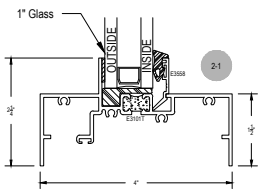

Thermal

C3100 Series

Description: Fixed

Function: Window

Detail: All

Scale: 3" = 1'-0"

1" Glass

GLASS SIZE	STOPS
3/4"	E3670
5/8"	E3672
3/4"	E3671
1"	E3668