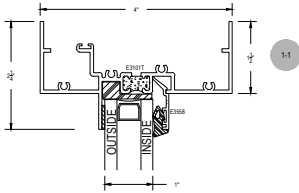

Thermal

C3100 Series

Description: Fixed

Function: Window

Detail: All

Scale: 3" = 1'-0"

1" Glass

GLASS SIZE	STOPS
3/4"	E3670
5/8"	E3672
3/4"	E3671
1"	E3668