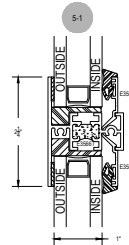

Thermal

C3100 Series

Description: Fixed

Function: Window

Detail: All

Scale: 3" = 1'-0"

1" Glass

GLASS SIZE	STOPS
3/4"	E3670
5/8"	E3672
3/4"	E3671
1"	E3668