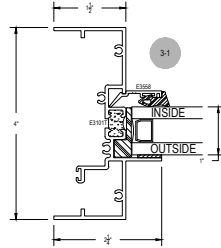

Thermal

C3100 Series

Description: Fixed

Function: Window

Detail: All

Scale: 3" = 1'-0"

1" Glass

GLASS SIZE	STOPS
3/4"	E3670
5/8"	E3672
3/4"	E3671
1"	E3668