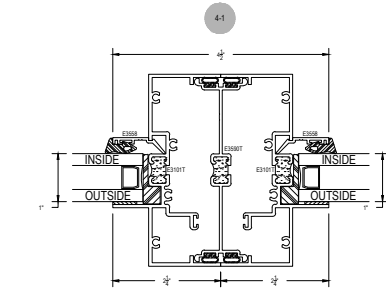

Thermal

C3100 Series

Description: Fixed

Function: Window

Detail: All

Scale: 3" = 1'-0"

1" Glass

GLASS SIZE	STOPS
3/4"	E3670
5/8"	E3672
3/4"	E3671
1"	E3668

EXTERIOR ELEVATION
N.T.S.