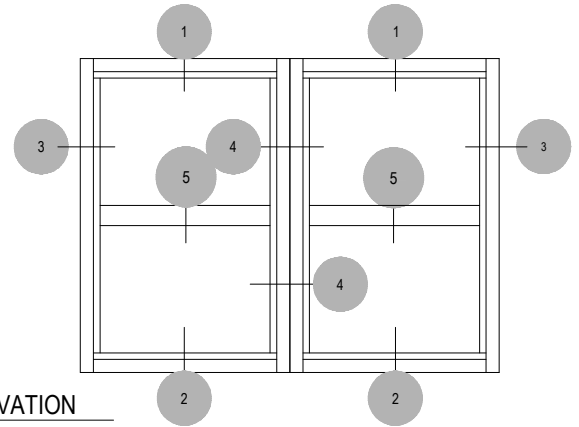

Thermal

C3100 Series

Description: Fixed

Function: Window

Detail: All

Scale: 3" = 1'-0"

1" Glass

GLASS SIZE	STOPS
3/4"	E3670
5/8"	E3672
3/4"	E3671
1"	E3668

EXTERIOR ELEVATION
N.T.S.