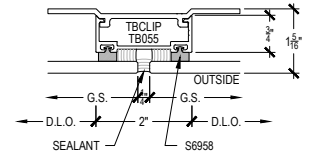

Offset Glazed

Top Load

ATL175 Series

Description: 2" x 1 3/4" Offset Glazed for 1/4" Glass

Function: Spandrel

Detail: Heads, Horizontals, Sills, Jambs, Verticals

Scale: 3" = 1'-0"

SHEET 1 OF 1

X-X NON-SPANDREL DETAIL

X-X SPANDREL DETAIL

1/4" GLASS GLAZING ADAPTER FOR AFG SERIES SYSTEMS

VERTICAL
4-1

SSG VERTICAL
4-2

VERTICAL
W/ TBCLIP
4-3

SSG VERTICAL
W/ TBCLIP
4-4

JAMB
5-1