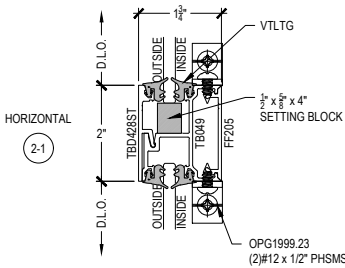

Offset Glazed

Top Load

ATL175 Series

Description: 2" x 1 3/4" Offset Glazed for 1/4" Glass

Function: Spandrel

Detail: Heads, Horizontals, Sills, Jambs, Verticals

Scale: 3" = 1'-0"

SHEET 1 OF 1

X-X NON-SPANDREL DETAIL

X-X SPANDREL DETAIL

1/4" GLASS GLAZING ADAPTER FOR AFG SERIES SYSTEMS

VERTICAL
4-1

SSG VERTICAL
4-2

VERTICAL
W/ TBCLIP
4-3

SSG VERTICAL
W/ TBCLIP
4-4

JAMB
5-1