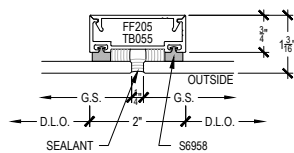

Offset Glazed

Top Load

ATL175 Series

Description: 2" x 1 3/4" Offset Glazed for 1/4" Glass

Function: Spandrel

Detail: Heads, Horizontals, Sills, Jambs, Verticals

Scale: 3" = 1'-0"

SHEET 1 OF 1

X-X NON-SPANDREL DETAIL

X-X SPANDREL DETAIL

1/4" GLASS GLAZING ADAPTER FOR AFG SERIES SYSTEMS

VERTICAL
4-1

SSG VERTICAL
4-2

VERTICAL
W/ TBCLIP
4-3

SSG VERTICAL
W/ TBCLIP
4-4

JAMB
5-1