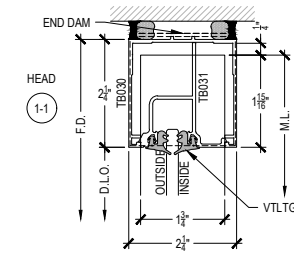

Offset Glazed

Top Load

ATL175 Series

Description: 2" x 1 3/4" Offset Glazed for 1/4" Glass

Function: Spandrel

Detail: Heads, Horizontals, Sills, Jambs, Verticals

Scale: 3" = 1'-0"

SHEET 1 OF 1

X-X NON-SPANDREL DETAIL

X-X SPANDREL DETAIL

1/4" GLASS GLAZING ADAPTER FOR AFG SERIES SYSTEMS

VERTICAL
4-1

SSG VERTICAL
4-2

VERTICAL
W/ TBCLIP
4-3

SSG VERTICAL
W/ TBCLIP
4-4

JAMB
5-1