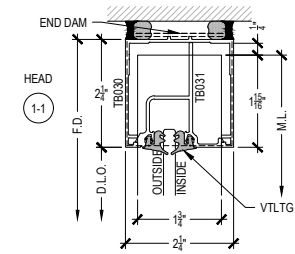

Offset Glazed

Top Load

ATL175 Series

Description: 2" x 1 3/4" Offset Glazed for 1/4" Glass

Function: Spandrel

Detail: Heads, Horizontals, Sills, Jambs, Verticals

Scale: 3" = 1'-0"

SHEET 1 OF 1

X-X NON-SPANDREL DETAIL

X-X SPANDREL DETAIL

1/4" GLASS GLAZING ADAPTER FOR AFG SERIES SYSTEMS

VERTICAL
4-1

SSG VERTICAL
4-2

VERTICAL
W/ TBCLIP
4-3

SSG VERTICAL
W/ TBCLIP
4-4

JAMB
5-1