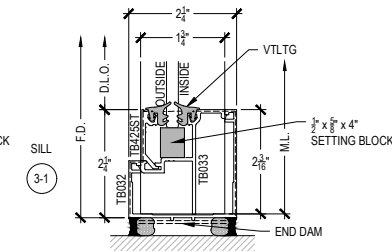

Offset Glazed

Top Load

ATL175 Series

Description: 2" x 1 3/4" Offset Glazed for 1/4" Glass

Function: Spandrel

Detail: Heads, Horizontals, Sills, Jambs, Verticals

Scale: 3" = 1'-0"

SHEET 1 OF 1

X-X NON-SPANDREL DETAIL

X-X SPANDREL DETAIL

1/4" GLASS GLAZING ADAPTER FOR AFG SERIES SYSTEMS

VERTICAL
4-1

SSG VERTICAL
4-2

VERTICAL
W/ TBCLIP
4-3

SSG VERTICAL
W/ TBCLIP
4-4

JAMB
5-1