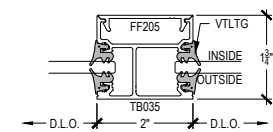

Offset Glazed

Top Load

ATL175 Series

Description: 2" x 1 3/4" Offset Glazed for 1/4" Glass

Function: Spandrel

Detail: Heads, Horizontals, Sills, Jambs, Verticals

Scale: 3" = 1'-0"

SHEET 1 OF 1

X-X NON-SPANDREL DETAIL

X-X SPANDREL DETAIL

1/4" GLASS GLAZING ADAPTER FOR AFG SERIES SYSTEMS

VERTICAL
4-1

SSG VERTICAL
4-2

VERTICAL
W/ TBCLIP
4-3

SSG VERTICAL
W/ TBCLIP
4-4

JAMB
5-1