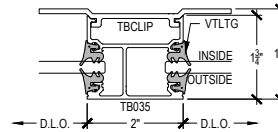

Offset Glazed

Top Load

ATL175 Series

Description: 2" x 1 3/4" Offset Glazed for 1/4" Glass

Function: Spandrel

Detail: Heads, Horizontals, Sills, Jambs, Verticals

Scale: 3" = 1'-0"

SHEET 1 OF 1

X-X NON-SPANDREL DETAIL

X-X SPANDREL DETAIL

1/4" GLASS GLAZING ADAPTER FOR AFG SERIES SYSTEMS

VERTICAL
4-1

SSG VERTICAL
4-2

VERTICAL
W/ TBCLIP
4-3

SSG VERTICAL
W/ TBCLIP
4-4

JAMB
5-1