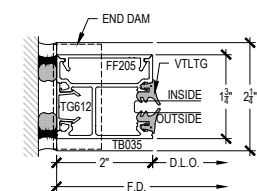

Offset Glazed

Top Load

ATL175 Series

Description: 2" x 1 3/4" Offset Glazed for 1/4" Glass

Function: Spandrel

Detail: Heads, Horizontals, Sills, Jambs, Verticals

Scale: 3" = 1'-0"

SHEET 1 OF 1

X-X NON-SPANDREL DETAIL

X-X SPANDREL DETAIL

1/4" GLASS GLAZING ADAPTER FOR AFG SERIES SYSTEMS

VERTICAL
4-1

SSG VERTICAL
4-2

VERTICAL
W/ TBCLIP
4-3

SSG VERTICAL
W/ TBCLIP
4-4

JAMB
5-1