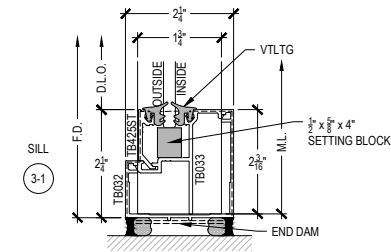

Offset Glazed

Top Load

ATL175 Series

Description: 2" x 1 3/4" Offset Glazed for 1/4" Glass

Function: Spandrel

Detail: Heads, Horizontals, Sills, Jambs, Verticals

Scale: 3" = 1'-0"

SHEET 1 OF 1

X-X NON-SPANDREL DETAIL

X-X SPANDREL DETAIL

1/4" GLASS GLAZING ADAPTER FOR AFG SERIES SYSTEMS

VERTICAL
4-1

SSG VERTICAL
4-2

VERTICAL
W/ TBCLIP
4-3

SSG VERTICAL
W/ TBCLIP
4-4

JAMB
5-1