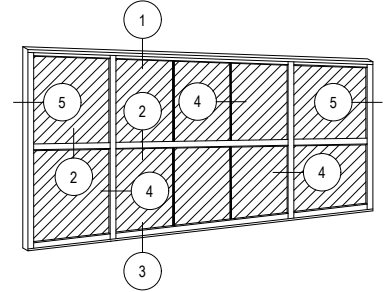

Offset Glazed

Top Load

ATL175 Series

Description: 2" x 1 3/4" Offset Glazed for 1/4" Glass

Function: Spandrel

Detail: Heads, Horizontals, Sills, Jambs, Verticals

Scale: 3" = 1'-0"

SHEET 1 OF 1

X-X NON-SPANDREL DETAIL

X-X SPANDREL DETAIL

1/4" GLASS GLAZING ADAPTER FOR AFG SERIES SYSTEMS

VERTICAL
4-1

SSG VERTICAL
4-2

VERTICAL
W/ TBCLIP
4-3

SSG VERTICAL
W/ TBCLIP
4-4

JAMB
5-1