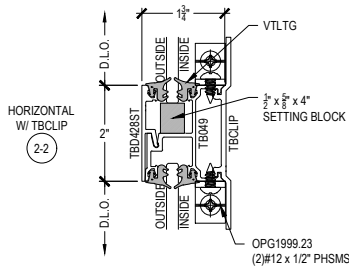

Offset Glazed

Top Load

ATL175 Series

Description: 2" x 1 3/4" Offset Glazed for 1/4" Glass

Function: Spandrel

Detail: Heads, Horizontals, Sills, Jambs, Verticals

Scale: 3" = 1'-0"

SHEET 1 OF 1

X-X NON-SPANDREL DETAIL

X-X SPANDREL DETAIL

1/4" GLASS GLAZING ADAPTER FOR AFG SERIES SYSTEMS

VERTICAL
4-1

SSG VERTICAL
4-2

VERTICAL
W/ TBCLIP
4-3

SSG VERTICAL
W/ TBCLIP
4-4

JAMB
5-1