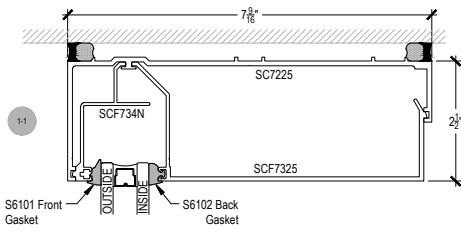

AFG7251 Series

Description: 2 1/2" X 7 1/4" Captured Glazed For 1" Glass

Function: Storefront

Detail: Horizontals

Scale: 3" = 1'-0"

SHEET 1 OF 3

COMPENSATING STICK
INSIDE SET
(Non Thermal)

COMPENSATING STICK
INSIDE SET
(Thermal)

COMPENSATING STICK
OUTSIDE SET
(Non Thermal)

Procedures, instructions, or modifications which may affect pricing and delivery, consult Arcadia customer service.

AFG7251 Series

Description: 2 1/2" X 7 1/4" Captured Glazed For 1" Glass
 Function: Storefront
 Detail: Verticals
 Scale: 3" = 1'-0"

⚠ Procedures, instructions, or modifications which may affect pricing and delivery, consult Arcadia customer service. ✖

AFG7251 Series

Description: 2 1/2" X 7 1/4" Captured Glazed For 1" Glass

Function: Storefront

Detail: Verticals

Scale: 3" = 1'-0"

SHEET 3 OF 3

Procedures, instructions, or modifications which may affect pricing and delivery, consult Arcadia customer service.