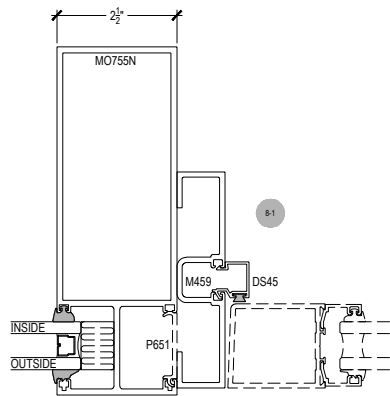

AFG7251 Series

Description: 2 1/2" X 7 1/4" Captured Glazed For 1" Glass

Function: Storefront

Detail: Horizontals

Scale: 3" = 1'-0"

SHEET 1 OF 3

COMPENSATING STICK
INSIDE SET
(Non Thermal)

COMPENSATING STICK
INSIDE SET
(Thermal)

COMPENSATING STICK
OUTSIDE SET
(Non Thermal)

Procedures, instructions, or modifications which may affect pricing and delivery, consult Arcadia customer service.

AFG7251 Series

Description: 2 1/2" X 7 1/4" Captured Glazed For 1" Glass
 Function: Storefront
 Detail: Verticals
 Scale: 3" = 1'-0"

⚠ Procedures, instructions, or modifications which may affect pricing and delivery, consult Arcadia customer service. ✖

AFG7251 Series

Description: 2 1/2" X 7 1/4" Captured Glazed For 1" Glass

Function: Storefront

Detail: Verticals

Scale: 3" = 1'-0"

SHEET 3 OF 3

Procedures, instructions, or modifications which may affect pricing and delivery, consult Arcadia customer service.