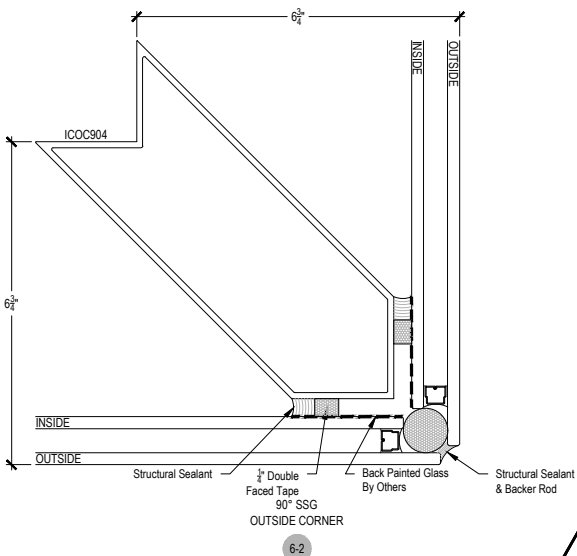

AFG7251 Series

Description: 2 1/2" X 7 1/4" Captured Glazed For 1" Glass

Function: Storefront

Detail: Horizontals

Scale: 3" = 1'-0"

SHEET 1 OF 3

COMPENSATING STICK
INSIDE SET
(Non Thermal)

COMPENSATING STICK
INSIDE SET
(Thermal)

COMPENSATING STICK
OUTSIDE SET
(Non Thermal)

Procedures, instructions, or modifications which may affect pricing and delivery, consult Arcadia customer service.

AFG7251 Series

Description: 2 1/2" X 7 1/4" Captured Glazed For 1" Glass
 Function: Storefront
 Detail: Verticals
 Scale: 3" = 1'-0"

⚠ Procedures, instructions, or modifications which may affect pricing and delivery, consult Arcadia customer service. ✖

AFG7251 Series

Description: 2 1/2" X 7 1/4" Captured Glazed For 1" Glass

Function: Storefront

Detail: Verticals

Scale: 3" = 1'-0"

SHEET 3 OF 3

Procedures, instructions, or modifications which may affect pricing and delivery, consult Arcadia customer service.