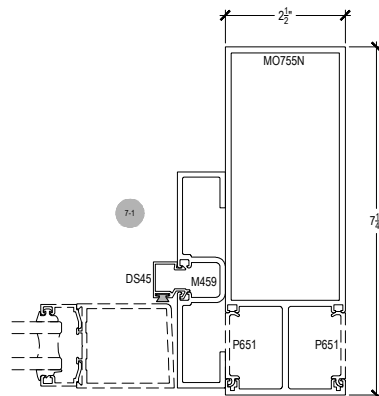

AFG7251 Series

Description: 2 1/2" X 7 1/4" Captured Glazed For 1" Glass

Function: Storefront

Detail: Horizontals

Scale: 3" = 1'-0"

SHEET 1 OF 3

COMPENSATING STICK
INSIDE SET
(Non Thermal)

COMPENSATING STICK
INSIDE SET
(Thermal)

COMPENSATING STICK
OUTSIDE SET
(Non Thermal)

Procedures, instructions, or modifications which may affect pricing and delivery, consult Arcadia customer service.

AFG7251 Series

Description: 2 1/2" X 7 1/4" Captured Glazed For 1" Glass
 Function: Storefront
 Detail: Verticals
 Scale: 3" = 1'-0"

⚠ Procedures, instructions, or modifications which may affect pricing and delivery, consult Arcadia customer service. ✖

AFG7251 Series

Description: 2 1/2" X 7 1/4" Captured Glazed For 1" Glass

Function: Storefront

Detail: Verticals

Scale: 3" = 1'-0"

SHEET 3 OF 3

Procedures, instructions, or modifications which may affect pricing and delivery, consult Arcadia customer service.