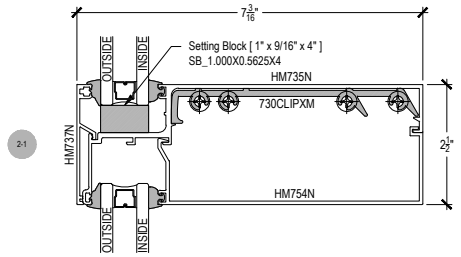

AFG7251 Series

Description: 2 1/2" X 7 1/4" Captured Glazed For 1" Glass

Function: Storefront

Detail: Horizontals

Scale: 3" = 1'-0"

SHEET 1 OF 3

COMPENSATING STICK
INSIDE SET
(Non Thermal)

COMPENSATING STICK
INSIDE SET
(Thermal)

COMPENSATING STICK
OUTSIDE SET
(Non Thermal)

Procedures, instructions, or modifications which may affect pricing and delivery, consult Arcadia customer service.

AFG7251 Series

Description: 2 1/2" X 7 1/4" Captured Glazed For 1" Glass
 Function: Storefront
 Detail: Verticals
 Scale: 3" = 1'-0"

⚠ Procedures, instructions, or modifications which may affect pricing and delivery, consult Arcadia customer service. ✖

AFG7251 Series

Description: 2 1/2" X 7 1/4" Captured Glazed For 1" Glass

Function: Storefront

Detail: Verticals

Scale: 3" = 1'-0"

SHEET 3 OF 3

Procedures, instructions, or modifications which may affect pricing and delivery, consult Arcadia customer service.