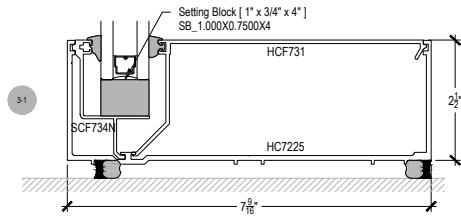

AFG7251 Series

Description: 2 1/2" X 7 1/4" Captured Glazed For 1" Glass

Function: Storefront

Detail: Horizontals

Scale: 3" = 1'-0"

SHEET 1 OF 3

COMPENSATING STICK
INSIDE SET
(Non Thermal)

COMPENSATING STICK
INSIDE SET
(Thermal)

COMPENSATING STICK
OUTSIDE SET
(Non Thermal)

Procedures, instructions, or modifications which may affect pricing and delivery, consult Arcadia customer service.

AFG7251 Series

Description: 2 1/2" X 7 1/4" Captured Glazed For 1" Glass
 Function: Storefront
 Detail: Verticals
 Scale: 3" = 1'-0"

⚠ Procedures, instructions, or modifications which may affect pricing and delivery, consult Arcadia customer service. ✖

AFG7251 Series

Description: 2 1/2" X 7 1/4" Captured Glazed For 1" Glass

Function: Storefront

Detail: Verticals

Scale: 3" = 1'-0"

SHEET 3 OF 3

Procedures, instructions, or modifications which may affect pricing and delivery, consult Arcadia customer service.