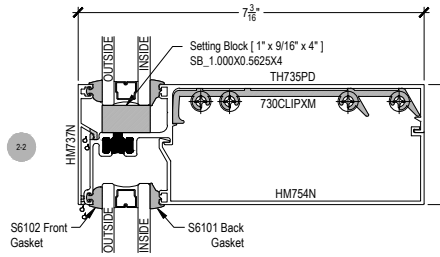

AFG7251 Series

Description: 2 1/2" X 7 1/4" Captured Glazed For 1" Glass

Function: Storefront

Detail: Horizontals

Scale: 3" = 1'-0"

SHEET 1 OF 3

COMPENSATING STICK
INSIDE SET
(Non Thermal)

COMPENSATING STICK
INSIDE SET
(Thermal)

COMPENSATING STICK
OUTSIDE SET
(Non Thermal)

Procedures, instructions, or modifications which may affect pricing and delivery, consult Arcadia customer service.

AFG7251 Series

Description: 2 1/2" X 7 1/4" Captured Glazed For 1" Glass
 Function: Storefront
 Detail: Verticals
 Scale: 3" = 1'-0"

⚠ Procedures, instructions, or modifications which may affect pricing and delivery, consult Arcadia customer service. ✖

AFG7251 Series

Description: 2 1/2" X 7 1/4" Captured Glazed For 1" Glass

Function: Storefront

Detail: Verticals

Scale: 3" = 1'-0"

SHEET 3 OF 3

Procedures, instructions, or modifications which may affect pricing and delivery, consult Arcadia customer service.