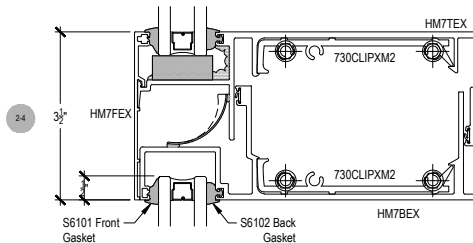

AFG7251 Series

Description: 2 1/2" X 7 1/4" Captured Glazed For 1" Glass

Function: Storefront

Detail: Horizontals

Scale: 3" = 1'-0"

SHEET 1 OF 3

COMPENSATING STICK
INSIDE SET
(Non Thermal)

COMPENSATING STICK
INSIDE SET
(Thermal)

COMPENSATING STICK
OUTSIDE SET
(Non Thermal)

Procedures, instructions, or modifications which may affect pricing and delivery, consult Arcadia customer service.

AFG7251 Series

Description: 2 1/2" X 7 1/4" Captured Glazed For 1" Glass
 Function: Storefront
 Detail: Verticals
 Scale: 3" = 1'-0"

⚠ Procedures, instructions, or modifications which may affect pricing and delivery, consult Arcadia customer service. ✖

AFG7251 Series

Description: 2 1/2" X 7 1/4" Captured Glazed For 1" Glass

Function: Storefront

Detail: Verticals

Scale: 3" = 1'-0"

SHEET 3 OF 3

Procedures, instructions, or modifications which may affect pricing and delivery, consult Arcadia customer service.