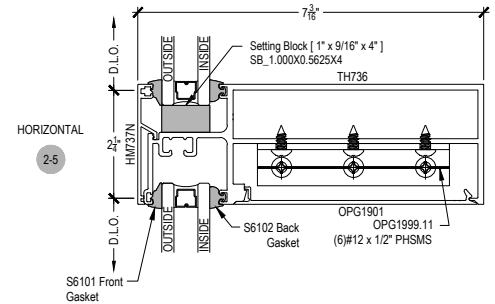

AFG7251 Series

Description: 2 1/2" X 7 1/4" Captured Glazed For 1" Glass

Function: Storefront

Detail: Horizontals

Scale: 3" = 1'-0"

SHEET 1 OF 3

COMPENSATING STICK
INSIDE SET
(Non Thermal)

COMPENSATING STICK
INSIDE SET
(Thermal)

COMPENSATING STICK
OUTSIDE SET
(Non Thermal)

Procedures, instructions, or modifications which may affect pricing and delivery, consult Arcadia customer service.

AFG7251 Series

Description: 2 1/2" X 7 1/4" Captured Glazed For 1" Glass
 Function: Storefront
 Detail: Verticals
 Scale: 3" = 1'-0"

⚠ Procedures, instructions, or modifications which may affect pricing and delivery, consult Arcadia customer service. ✖

AFG7251 Series

Description: 2 1/2" X 7 1/4" Captured Glazed For 1" Glass

Function: Storefront

Detail: Verticals

Scale: 3" = 1'-0"

SHEET 3 OF 3

Procedures, instructions, or modifications which may affect pricing and delivery, consult Arcadia customer service.