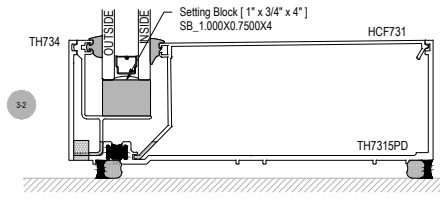

AFG7251 Series

Description: 2 1/2" X 7 1/4" Captured Glazed For 1" Glass

Function: Storefront

Detail: Horizontals

Scale: 3" = 1'-0"

SHEET 1 OF 3

COMPENSATING STICK
INSIDE SET
(Non Thermal)

COMPENSATING STICK
INSIDE SET
(Thermal)

COMPENSATING STICK
OUTSIDE SET
(Non Thermal)

Procedures, instructions, or modifications which may affect pricing and delivery, consult Arcadia customer service.

AFG7251 Series

Description: 2 1/2" X 7 1/4" Captured Glazed For 1" Glass
 Function: Storefront
 Detail: Verticals
 Scale: 3" = 1'-0"

⚠ Procedures, instructions, or modifications which may affect pricing and delivery, consult Arcadia customer service. ✖

AFG7251 Series

Description: 2 1/2" X 7 1/4" Captured Glazed For 1" Glass

Function: Storefront

Detail: Verticals

Scale: 3" = 1'-0"

SHEET 3 OF 3

Procedures, instructions, or modifications which may affect pricing and delivery, consult Arcadia customer service.