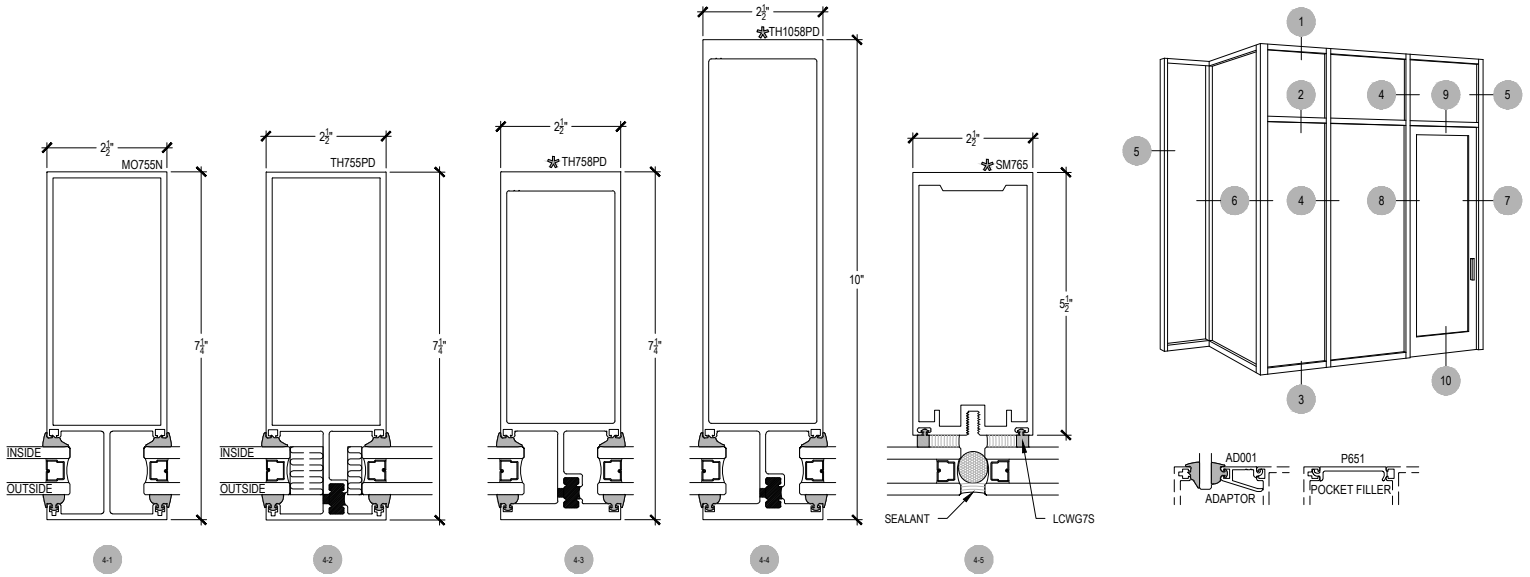

AFG7251 Series

Description: 2 1/2" X 7 1/4" Captured Glazed For 1" Glass

Function: Storefront

Detail: Horizontals

Scale: 3" = 1'-0"

SHEET 1 OF 3

COMPENSATING STICK
INSIDE SET
(Non Thermal)

COMPENSATING STICK
INSIDE SET
(Thermal)

COMPENSATING STICK
OUTSIDE SET
(Non Thermal)

Procedures, instructions, or modifications which may affect pricing and delivery, consult Arcadia customer service.

AFG7251 Series

Description: 2 1/2" X 7 1/4" Captured Glazed For 1" Glass
 Function: Storefront
 Detail: Verticals
 Scale: 3" = 1'-0"

⚠ Procedures, instructions, or modifications which may affect pricing and delivery, consult Arcadia customer service. ✖

AFG7251 Series

Description: 2 1/2" X 7 1/4" Captured Glazed For 1" Glass

Function: Storefront

Detail: Verticals

Scale: 3" = 1'-0"

SHEET 3 OF 3

Procedures, instructions, or modifications which may affect pricing and delivery, consult Arcadia customer service.