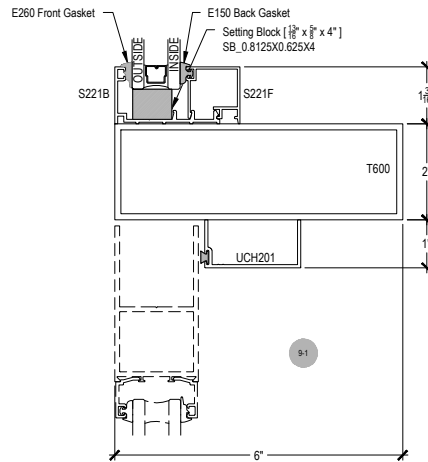

AFG7251 Series

Description: 2 1/2" X 7 1/4" Captured Glazed For 1" Glass

Function: Storefront

Detail: Horizontals

Scale: 3" = 1'-0"

SHEET 1 OF 3

COMPENSATING STICK
INSIDE SET
(Non Thermal)

COMPENSATING STICK
INSIDE SET
(Thermal)

⚠ Procedures, instructions, or modifications which may affect pricing and delivery, consult Arcadia customer service. ✖

AFG7251 Series

Description: 2 1/2" X 7 1/4" Captured Glazed For 1" Glass

Function: Storefront

Detail: Verticals

Scale: 3" = 1'-0"

SHEET 3 OF 3

Procedures, instructions, or modifications which may affect pricing and delivery, consult Arcadia customer service.