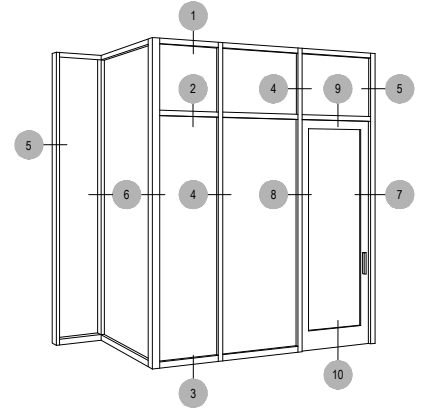

AFG7251 Series

Description: 2 1/2" X 7 1/4" Captured Glazed For 1" Glass

Function: Storefront

Detail: Horizontals

Scale: 3" = 1'-0"

SHEET 1 OF 3

COMPENSATING STICK
INSIDE SET
(Non Thermal)

COMPENSATING STICK
INSIDE SET
(Thermal)

COMPENSATING STICK
OUTSIDE SET
(Non Thermal)

Procedures, instructions, or modifications which may affect pricing and delivery, consult Arcadia customer service.

AFG7251 Series

Description: 2 1/2" X 7 1/4" Captured Glazed For 1" Glass
 Function: Storefront
 Detail: Verticals
 Scale: 3" = 1'-0"

⚠ Procedures, instructions, or modifications which may affect pricing and delivery, consult Arcadia customer service. ✖

AFG7251 Series

Description: 2 1/2" X 7 1/4" Captured Glazed For 1" Glass

Function: Storefront

Detail: Verticals

Scale: 3" = 1'-0"

SHEET 3 OF 3

Procedures, instructions, or modifications which may affect pricing and delivery, consult Arcadia customer service.