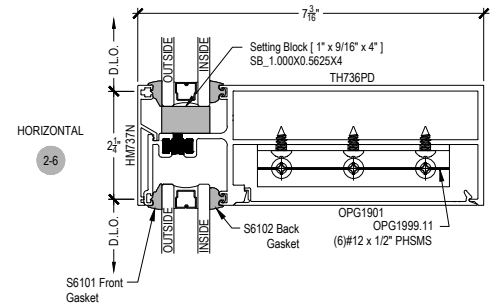

AFG7251 Series

Description: 2 1/2" X 7 1/4" Captured Glazed For 1" Glass

Function: Storefront

Detail: Horizontals

Scale: 3" = 1'-0"

SHEET 1 OF 3

COMPENSATING STICK
INSIDE SET
(Non Thermal)

COMPENSATING STICK
INSIDE SET
(Thermal)

COMPENSATING STICK
OUTSIDE SET
(Non Thermal)

Procedures, instructions, or modifications which may affect pricing and delivery, consult Arcadia customer service.

AFG7251 Series

Description: 2 1/2" X 7 1/4" Captured Glazed For 1" Glass
 Function: Storefront
 Detail: Verticals
 Scale: 3" = 1'-0"

⚠ Procedures, instructions, or modifications which may affect pricing and delivery, consult Arcadia customer service. ✖

AFG7251 Series

Description: 2 1/2" X 7 1/4" Captured Glazed For 1" Glass

Function: Storefront

Detail: Verticals

Scale: 3" = 1'-0"

SHEET 3 OF 3

Procedures, instructions, or modifications which may affect pricing and delivery, consult Arcadia customer service.