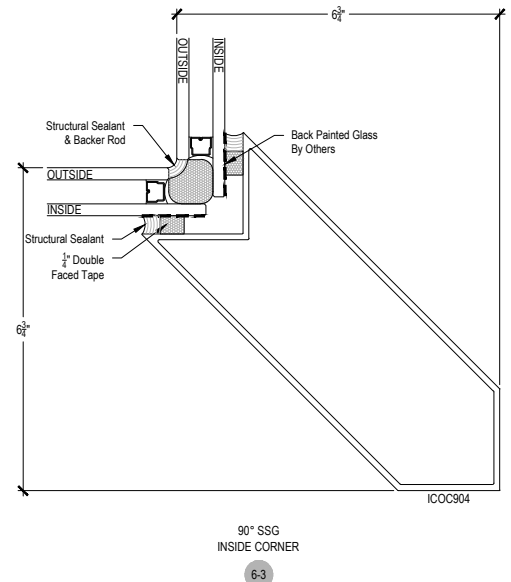

COMPENSATING STICK
OUTSIDE SET
(Non Thermal)

Procedures, instructions, or modifications which may affect pricing and delivery, consult Arcadia customer service.

AFG7251 Series

Description: 2 1/2" X 7 1/4" Captured Glazed For 1" Glass
 Function: Storefront
 Detail: Verticals
 Scale: 3" = 1'-0"

⚠ Procedures, instructions, or modifications which may affect pricing and delivery, consult Arcadia customer service. ✖

AFG7251 Series

Description: 2 1/2" X 7 1/4" Captured Glazed For 1" Glass

Function: Storefront

Detail: Verticals

Scale: 3" = 1'-0"

SHEET 3 OF 3

Procedures, instructions, or modifications which may affect pricing and delivery, consult Arcadia customer service.