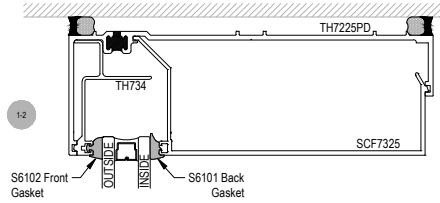

AFG7251 Series

Description: 2 1/2" X 7 1/4" Captured Glazed For 1" Glass

Function: Storefront

Detail: Horizontals

Scale: 3" = 1'-0"

SHEET 1 OF 3

COMPENSATING STICK
INSIDE SET
(Non Thermal)

COMPENSATING STICK
INSIDE SET
(Thermal)

COMPENSATING STICK
OUTSIDE SET
(Non Thermal)

Procedures, instructions, or modifications which may affect pricing and delivery, consult Arcadia customer service.

AFG7251 Series

Description: 2 1/2" X 7 1/4" Captured Glazed For 1" Glass
 Function: Storefront
 Detail: Verticals
 Scale: 3" = 1'-0"

⚠ Procedures, instructions, or modifications which may affect pricing and delivery, consult Arcadia customer service. ✖

AFG7251 Series

Description: 2 1/2" X 7 1/4" Captured Glazed For 1" Glass

Function: Storefront

Detail: Verticals

Scale: 3" = 1'-0"

SHEET 3 OF 3

Procedures, instructions, or modifications which may affect pricing and delivery, consult Arcadia customer service.