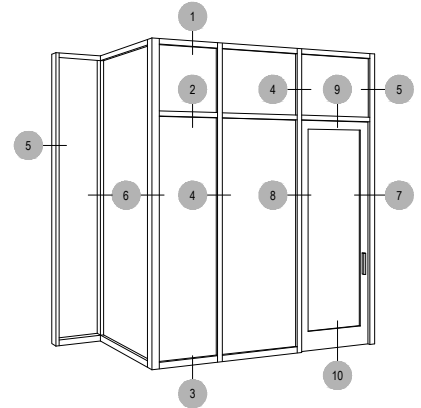

AFG7251 Series

Description: 2 1/2" X 7 1/4" Captured Glazed For 1" Glass

Function: Storefront

Detail: Horizontals

Scale: 3" = 1'-0"

SHEET 1 OF 3

COMPENSATING STICK
INSIDE SET
(Non Thermal)

COMPENSATING STICK
INSIDE SET
(Thermal)

COMPENSATING STICK
OUTSIDE SET
(Non Thermal)

Procedures, instructions, or modifications which may affect pricing and delivery, consult Arcadia customer service.

AFG7251 Series

Description: 2 1/2" X 7 1/4" Captured Glazed For 1" Glass
 Function: Storefront
 Detail: Verticals
 Scale: 3" = 1'-0"

⚠ Procedures, instructions, or modifications which may affect pricing and delivery, consult Arcadia customer service. ✖

AFG7251 Series

Description: 2 1/2" X 7 1/4" Captured Glazed For 1" Glass

Function: Storefront

Detail: Verticals

Scale: 3" = 1'-0"

SHEET 3 OF 3

Procedures, instructions, or modifications which may affect pricing and delivery, consult Arcadia customer service.