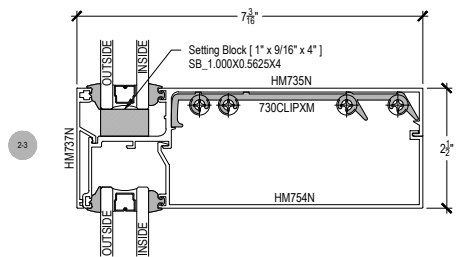

AFG7251 Series

Description: 2 1/2" X 7 1/4" Captured Glazed For 1" Glass

Function: Storefront

Detail: Horizontals

Scale: 3" = 1'-0"

SHEET 1 OF 3

COMPENSATING STICK
INSIDE SET
(Non Thermal)

COMPENSATING STICK
INSIDE SET
(Thermal)

COMPENSATING STICK
OUTSIDE SET
(Non Thermal)

Procedures, instructions, or modifications which may affect pricing and delivery, consult Arcadia customer service.

AFG7251 Series

Description: 2 1/2" X 7 1/4" Captured Glazed For 1" Glass
 Function: Storefront
 Detail: Verticals
 Scale: 3" = 1'-0"

⚠ Procedures, instructions, or modifications which may affect pricing and delivery, consult Arcadia customer service. ✖

AFG7251 Series

Description: 2 1/2" X 7 1/4" Captured Glazed For 1" Glass

Function: Storefront

Detail: Verticals

Scale: 3" = 1'-0"

SHEET 3 OF 3

Procedures, instructions, or modifications which may affect pricing and delivery, consult Arcadia customer service.