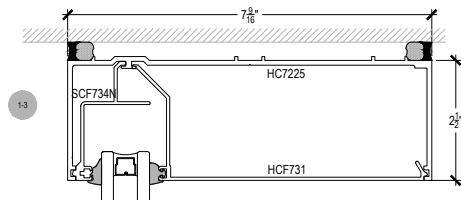

AFG7251 Series

Description: 2 1/2" X 7 1/4" Captured Glazed For 1" Glass

Function: Storefront

Detail: Horizontals

Scale: 3" = 1'-0"

SHEET 1 OF 3

COMPENSATING STICK
INSIDE SET
(Non Thermal)

COMPENSATING STICK
INSIDE SET
(Thermal)

COMPENSATING STICK
OUTSIDE SET
(Non Thermal)

Procedures, instructions, or modifications which may affect pricing and delivery, consult Arcadia customer service.

AFG7251 Series

Description: 2 1/2" X 7 1/4" Captured Glazed For 1" Glass
 Function: Storefront
 Detail: Verticals
 Scale: 3" = 1'-0"

⚠ Procedures, instructions, or modifications which may affect pricing and delivery, consult Arcadia customer service. ✖

AFG7251 Series

Description: 2 1/2" X 7 1/4" Captured Glazed For 1" Glass

Function: Storefront

Detail: Verticals

Scale: 3" = 1'-0"

SHEET 3 OF 3

Procedures, instructions, or modifications which may affect pricing and delivery, consult Arcadia customer service.