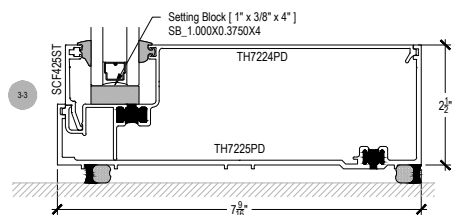

AFG7251 Series

Description: 2 1/2" X 7 1/4" Captured Glazed For 1" Glass

Function: Storefront

Detail: Horizontals

Scale: 3" = 1'-0"

SHEET 1 OF 3

COMPENSATING STICK
INSIDE SET
(Non Thermal)

COMPENSATING STICK
INSIDE SET
(Thermal)

COMPENSATING STICK
OUTSIDE SET
(Non Thermal)

Procedures, instructions, or modifications which may affect pricing and delivery, consult Arcadia customer service.

AFG7251 Series

Description: 2 1/2" X 7 1/4" Captured Glazed For 1" Glass
 Function: Storefront
 Detail: Verticals
 Scale: 3" = 1'-0"

⚠ Procedures, instructions, or modifications which may affect pricing and delivery, consult Arcadia customer service. ✖

AFG7251 Series

Description: 2 1/2" X 7 1/4" Captured Glazed For 1" Glass

Function: Storefront

Detail: Verticals

Scale: 3" = 1'-0"

SHEET 3 OF 3

Procedures, instructions, or modifications which may affect pricing and delivery, consult Arcadia customer service.