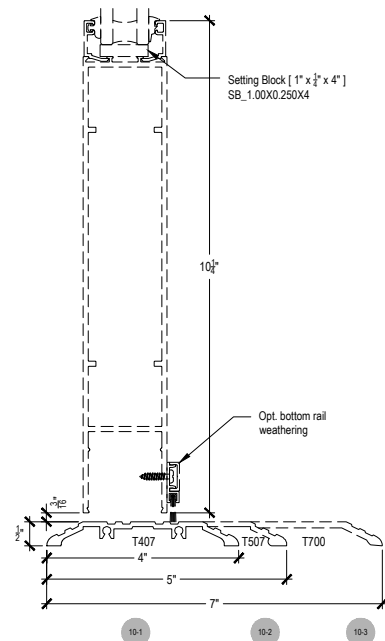

⚠ Procedures, instructions, or modifications which may affect pricing and delivery, consult Arcadia customer service. ✖

AFG7251 Series

Description: 2 1/2" X 7 1/4" Captured Glazed For 1" Glass

Function: Storefront

Detail: Verticals

Scale: 3" = 1'-0"

SHEET 3 OF 3

Procedures, instructions, or modifications which may affect pricing and delivery, consult Arcadia customer service.