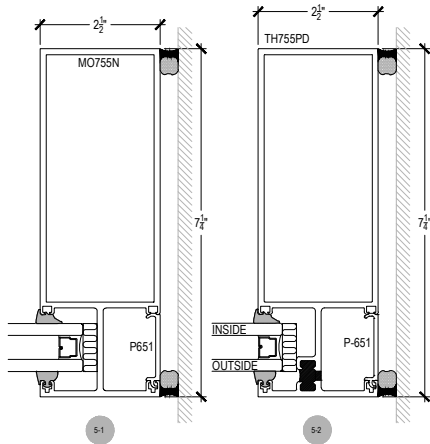

AFG7251 Series

Description: 2 1/2" X 7 1/4" Captured Glazed For 1" Glass

Function: Storefront

Detail: Horizontals

Scale: 3" = 1'-0"

SHEET 1 OF 3

COMPENSATING STICK
INSIDE SET
(Non Thermal)

COMPENSATING STICK
INSIDE SET
(Thermal)

COMPENSATING STICK
OUTSIDE SET
(Non Thermal)

Procedures, instructions, or modifications which may affect pricing and delivery, consult Arcadia customer service.

AFG7251 Series

Description: 2 1/2" X 7 1/4" Captured Glazed For 1" Glass
 Function: Storefront
 Detail: Verticals
 Scale: 3" = 1'-0"

⚠ Procedures, instructions, or modifications which may affect pricing and delivery, consult Arcadia customer service. ✖

AFG7251 Series

Description: 2 1/2" X 7 1/4" Captured Glazed For 1" Glass

Function: Storefront

Detail: Verticals

Scale: 3" = 1'-0"

SHEET 3 OF 3

Procedures, instructions, or modifications which may affect pricing and delivery, consult Arcadia customer service.