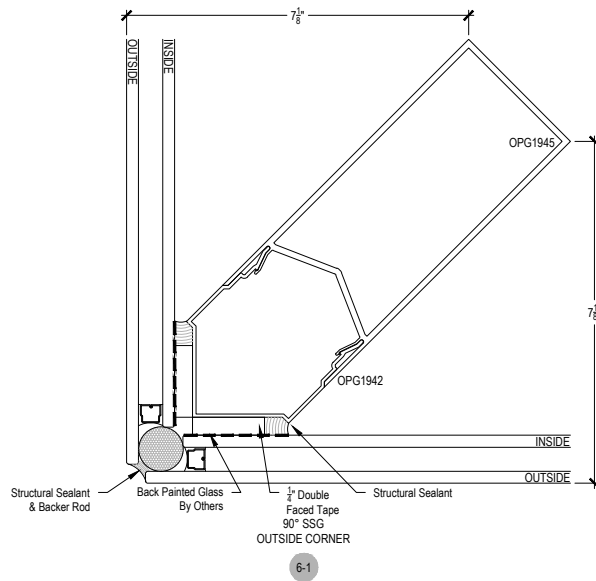

AFG7251 Series

Description: 2 1/2" X 7 1/4" Captured Glazed For 1" Glass

Function: Storefront

Detail: Horizontals

Scale: 3" = 1'-0"

SHEET 1 OF 3

COMPENSATING STICK
INSIDE SET
(Non Thermal)

COMPENSATING STICK
INSIDE SET
(Thermal)

COMPENSATING STICK
OUTSIDE SET
(Non Thermal)

Procedures, instructions, or modifications which may affect pricing and delivery, consult Arcadia customer service.

AFG7251 Series

Description: 2 1/2" X 7 1/4" Captured Glazed For 1" Glass
 Function: Storefront
 Detail: Verticals
 Scale: 3" = 1'-0"

⚠ Procedures, instructions, or modifications which may affect pricing and delivery, consult Arcadia customer service. ✖

AFG7251 Series

Description: 2 1/2" X 7 1/4" Captured Glazed For 1" Glass

Function: Storefront

Detail: Verticals

Scale: 3" = 1'-0"

SHEET 3 OF 3

Procedures, instructions, or modifications which may affect pricing and delivery, consult Arcadia customer service.