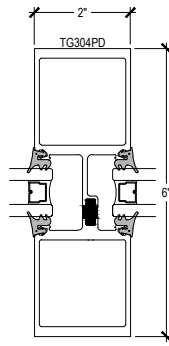

AG601T Series

Description: 2" X 6" Center Glazed For 1" Glass

Function: Window Wall

Detail: Horizontals

Scale: 3" = 1'-0"

SHEET 1 OF 3

* SPECIAL ORDER CALL FOR AVAILABILITY

AG601T Series

Description: 2" X 6" Center Glazed For 1" Glass
 Function: Window Wall
 Detail: Verticals
 Scale: 3" = 1'-0"

WALL JAMB
5-1

INTERMEDIATE VERTICAL
4-1

INTERMEDIATE VERTICAL
4-2

INTERMEDIATE VERTICAL
4-3

* SPECIAL ORDER
CALL FOR
AVAILABILITY

Center Glazed Top Load Thermal System

AG601T Series

Description: 2" X 6" Center Glazed For 1" Glass

Function: Window Wall

Detail: Offset Hung Doors

Scale: 3" = 1'-0"

DOOR JAMB @ OFFSET DOOR

7-1