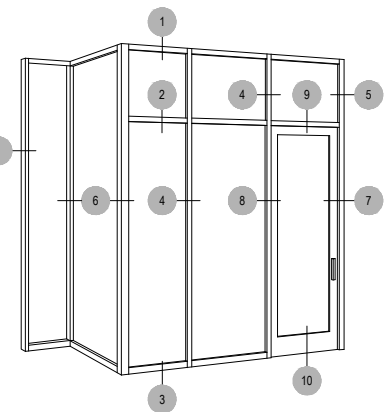

AG601T Series

Description: 2" X 6" Center Glazed For 1" Glass

Function: Window Wall

Detail: Horizontals

Scale: 3" = 1'-0"

SHEET 1 OF 3

* SPECIAL ORDER CALL FOR AVAILABILITY

AG601T Series

Description: 2" X 6" Center Glazed For 1" Glass
 Function: Window Wall
 Detail: Verticals
 Scale: 3" = 1'-0"

WALL JAMB
5-1

INTERMEDIATE VERTICAL
4-1

INTERMEDIATE VERTICAL
4-2

INTERMEDIATE VERTICAL
4-3

* SPECIAL ORDER
CALL FOR
AVAILABILITY

Center Glazed Top Load Thermal System

AG601T Series

Description: 2" X 6" Center Glazed For 1" Glass

Function: Window Wall

Detail: Offset Hung Doors

Scale: 3" = 1'-0"

DOOR JAMB @ OFFSET DOOR

7-1

DOOR JAMB @ OFFSET DOOR

8-1

FRAMED

PUNCHED W/ TRANSOM

PUNCHED W/ SIDELIGHT

DOOR HEADER @ OFFSET DOOR

9-1

DOOR HEADER @ OFFSET DOOR