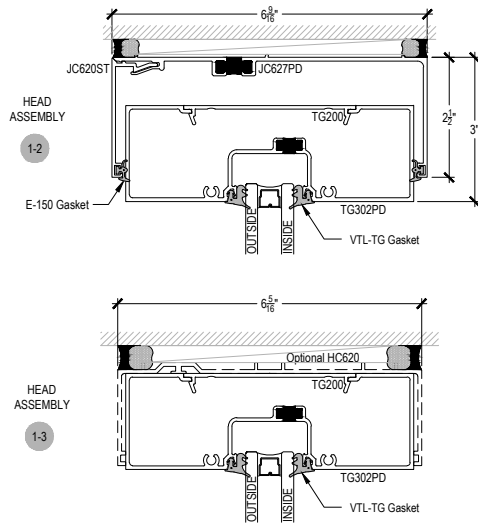

AG601T Series

Description: 2" X 6" Center Glazed For 1" Glass

Function: Window Wall

Detail: Horizontals

Scale: 3" = 1'-0"

SHEET 1 OF 3

* SPECIAL ORDER CALL FOR AVAILABILITY

AG601T Series

Description: 2" X 6" Center Glazed For 1" Glass
 Function: Window Wall
 Detail: Verticals
 Scale: 3" = 1'-0"

WALL JAMB
5-1

INTERMEDIATE VERTICAL
4-1

INTERMEDIATE VERTICAL
4-2

INTERMEDIATE VERTICAL
4-3

* SPECIAL ORDER
CALL FOR
AVAILABILITY

Center Glazed Top Load Thermal System

AG601T Series

Description: 2" X 6" Center Glazed For 1" Glass

Function: Window Wall

Detail: Offset Hung Doors

Scale: 3" = 1'-0"

DOOR JAMB @ OFFSET DOOR

7-1