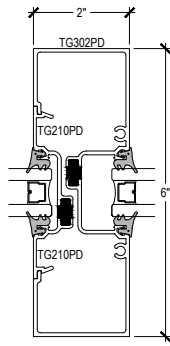

AG601T Series

Description: 2" X 6" Center Glazed For 1" Glass

Function: Window Wall

Detail: Horizontals

Scale: 3" = 1'-0"

SHEET 1 OF 3

* SPECIAL ORDER CALL FOR AVAILABILITY

AG601T Series

Description: 2" X 6" Center Glazed For 1" Glass
 Function: Window Wall
 Detail: Verticals
 Scale: 3" = 1'-0"

WALL JAMB
5-1

INTERMEDIATE VERTICAL
4-1

INTERMEDIATE VERTICAL
4-2

INTERMEDIATE VERTICAL
4-3

* SPECIAL ORDER
CALL FOR
AVAILABILITY

Center Glazed Top Load Thermal System

AG601T Series

Description: 2" X 6" Center Glazed For 1" Glass

Function: Window Wall

Detail: Offset Hung Doors

Scale: 3" = 1'-0"

DOOR JAMB @ OFFSET DOOR

7-1

DOOR JAMB @ OFFSET DOOR

8-1

FRAMED

PUNCHED W/ TRANSOM

PUNCHED W/ SIDELIGHT

DOOR HEADER @ OFFSET DOOR

9-1

DOOR HEADER @ OFFSET DOOR