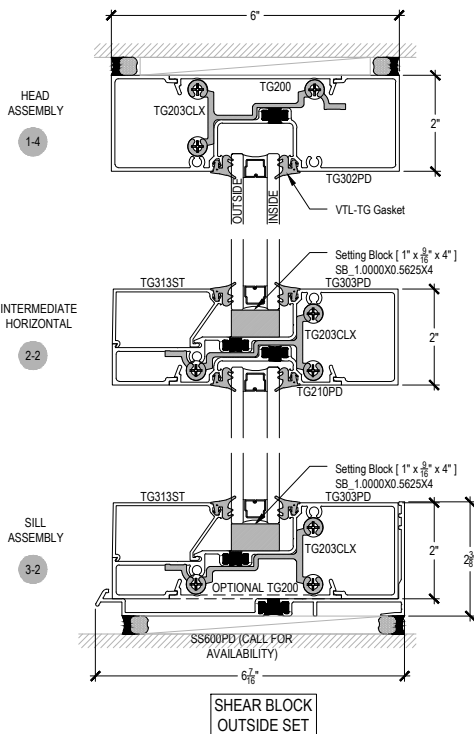

AG601T Series

Description: 2" X 6" Center Glazed For 1" Glass

Function: Window Wall

Detail: Horizontals

Scale: 3" = 1'-0"

SHEET 1 OF 3

* SPECIAL ORDER CALL FOR AVAILABILITY

AG601T Series

Description: 2" X 6" Center Glazed For 1" Glass
 Function: Window Wall
 Detail: Verticals
 Scale: 3" = 1'-0"

WALL JAMB
5-1

INTERMEDIATE VERTICAL
4-1

INTERMEDIATE VERTICAL
4-2

INTERMEDIATE VERTICAL
4-3

* SPECIAL ORDER
CALL FOR
AVAILABILITY

Center Glazed Top Load Thermal System

AG601T Series

Description: 2" X 6" Center Glazed For 1" Glass

Function: Window Wall

Detail: Offset Hung Doors

Scale: 3" = 1'-0"

DOOR JAMB @ OFFSET DOOR

7-1

DOOR JAMB @ OFFSET DOOR

8-1

FRAMED

PUNCHED W/ TRANSOM

PUNCHED W/ SIDELIGHT

DOOR HEADER @ OFFSET DOOR

9-1

DOOR HEADER @ OFFSET DOOR