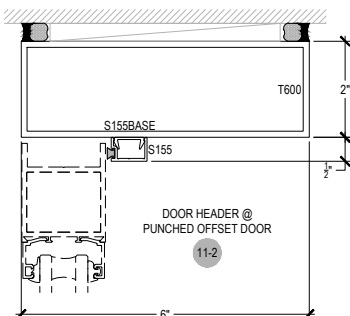

DOOR HEADER @ PUNCHED OFFSET DOOR

11-2