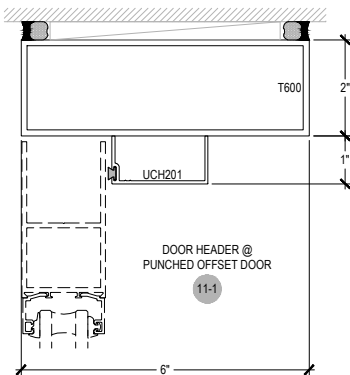

DOOR HEADER @ PUNCHED OFFSET DOOR

11-1