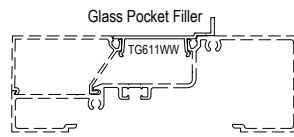

AG601T Series

Description: 2" X 6" Center Glazed For 1" Glass

Function: Window Wall

Detail: Horizontals

Scale: 3" = 1'-0"

SHEET 1 OF 3

* SPECIAL ORDER CALL FOR AVAILABILITY

AG601T Series

Description: 2" X 6" Center Glazed For 1" Glass
 Function: Window Wall
 Detail: Verticals
 Scale: 3" = 1'-0"

WALL JAMB
5-1

INTERMEDIATE VERTICAL
4-1

INTERMEDIATE VERTICAL
4-2

INTERMEDIATE VERTICAL
4-3

* SPECIAL ORDER
CALL FOR
AVAILABILITY

Center Glazed Top Load Thermal System

AG601T Series

Description: 2" X 6" Center Glazed For 1" Glass

Function: Window Wall

Detail: Offset Hung Doors

Scale: 3" = 1'-0"

DOOR JAMB @ OFFSET DOOR

7-1