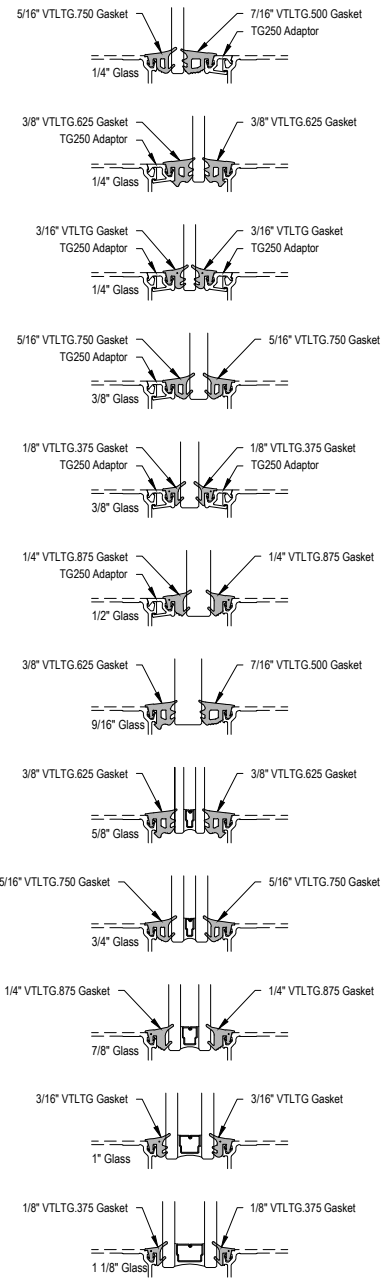

AG601T Series

Description: 2" X 6" Center Glazed For 1" Glass

Function: Window Wall

Detail: Horizontals

Scale: 3" = 1'-0"

SHEET 1 OF 3

* SPECIAL ORDER CALL FOR AVAILABILITY

AG601T Series

Description: 2" X 6" Center Glazed For 1" Glass
 Function: Window Wall
 Detail: Verticals
 Scale: 3" = 1'-0"

WALL JAMB
5-1

INTERMEDIATE VERTICAL
4-1

INTERMEDIATE VERTICAL
4-2

INTERMEDIATE VERTICAL
4-3

* SPECIAL ORDER
CALL FOR
AVAILABILITY

DOOR JAMB @ OFFSET DOOR

8-1

FRAMED

PUNCHED W/ TRANSOM

PUNCHED W/ SIDELIGHT

DOOR HEADER @ OFFSET DOOR

9-1

DOOR HEADER @ OFFSET DOOR

9-2

DOOR HEADER @ PUNCHED OFFSET DOOR

11-1

DOOR HEADER @ PUNCHED OFFSET DOOR

11-2

OPTIONAL THRESHOLDS @ OFFSET DOOR

10-1

10-2