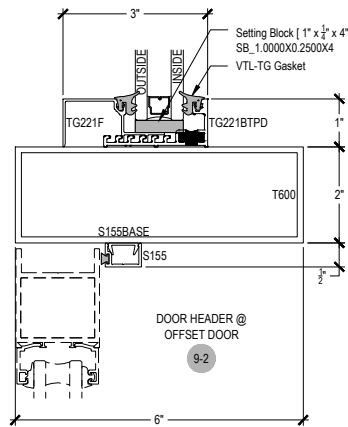

Description: 2" X 6" Center Glazed For 1" Glass
 Function: Window Wall
 Detail: Verticals
 Scale: 3" = 1'-0"

WALL JAMB
5-1

INTERMEDIATE VERTICAL
4-1

INTERMEDIATE VERTICAL
4-2

INTERMEDIATE VERTICAL
4-3

* SPECIAL ORDER
CALL FOR
AVAILABILITY

DOOR JAMB @ OFFSET DOOR

8-1

FRAMED

PUNCHED W/ TRANSOM

PUNCHED W/ SIDELIGHT

DOOR HEADER @ OFFSET DOOR

9-1

DOOR HEADER @ OFFSET DOOR