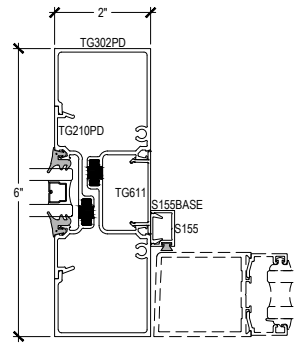

AG601T Series

Description: 2" X 6" Center Glazed For 1" Glass

Function: Window Wall

Detail: Horizontals

Scale: 3" = 1'-0"

SHEET 1 OF 3

* SPECIAL ORDER CALL FOR AVAILABILITY

AG601T Series

Description: 2" X 6" Center Glazed For 1" Glass
 Function: Window Wall
 Detail: Verticals
 Scale: 3" = 1'-0"

WALL JAMB
5-1

INTERMEDIATE VERTICAL
4-1

INTERMEDIATE VERTICAL
4-2

INTERMEDIATE VERTICAL
4-3

* SPECIAL ORDER
CALL FOR
AVAILABILITY

Center Glazed Top Load Thermal System

AG601T Series

Description: 2" X 6" Center Glazed For 1" Glass

Function: Window Wall

Detail: Offset Hung Doors

Scale: 3" = 1'-0"

DOOR JAMB @ OFFSET DOOR

7-1

DOOR JAMB @ OFFSET DOOR

8-1

FRAMED

PUNCHED W/ TRANSOM

PUNCHED W/ SIDELIGHT

DOOR HEADER @ OFFSET DOOR

9-1

DOOR HEADER @ OFFSET DOOR