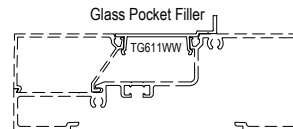

AG601T Series

Description: 2" X 6" Center Glazed For 1" Glass

Function: Window Wall

Detail: Horizontals

Scale: 3" = 1'-0"

SHEET 1 OF 3

* SPECIAL ORDER CALL FOR AVAILABILITY

AG601T Series

Description: 2" X 6" Center Glazed For 1" Glass
 Function: Window Wall
 Detail: Verticals
 Scale: 3" = 1'-0"

WALL JAMB
5-1

INTERMEDIATE VERTICAL
4-1

INTERMEDIATE VERTICAL
4-2

INTERMEDIATE VERTICAL
4-3

* SPECIAL ORDER
CALL FOR
AVAILABILITY

Center Glazed Top Load Thermal System

AG601T Series

Description: 2" X 6" Center Glazed For 1" Glass

Function: Window Wall

Detail: Offset Hung Doors

Scale: 3" = 1'-0"

DOOR JAMB @ OFFSET DOOR

7-1