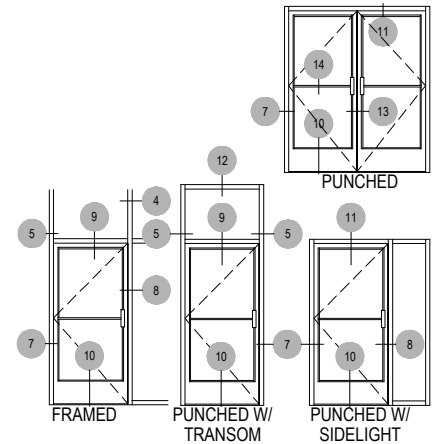

Description: 2" X 6" Center Glazed For 1" Glass
 Function: Window Wall
 Detail: Verticals
 Scale: 3" = 1'-0"

WALL JAMB
5-1

INTERMEDIATE VERTICAL
4-1

INTERMEDIATE VERTICAL
4-2

INTERMEDIATE VERTICAL
4-3

* SPECIAL ORDER
CALL FOR
AVAILABILITY

Center Glazed Top Load Thermal System

AG601T Series

Description: 2" X 6" Center Glazed For 1" Glass

Function: Window Wall

Detail: Offset Hung Doors

Scale: 3" = 1'-0"

DOOR JAMB @ OFFSET DOOR

7-1

DOOR JAMB @ OFFSET DOOR

8-1

FRAMED

PUNCHED W/ TRANSOM

PUNCHED W/ SIDELIGHT

DOOR HEADER @ OFFSET DOOR

9-1

DOOR HEADER @ OFFSET DOOR

9-2

DOOR HEADER @ PUNCHED OFFSET DOOR

11-1

DOOR HEADER @ PUNCHED OFFSET DOOR

11-2

OPTIONAL THRESHOLDS @ OFFSET DOOR

10-1

10-2