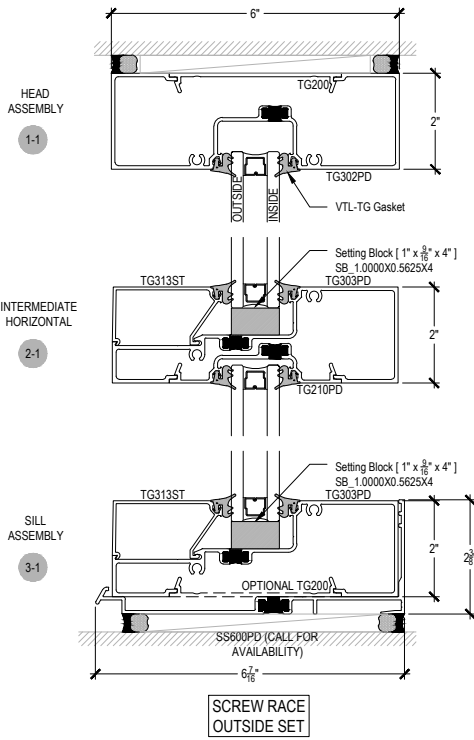

AG601T Series

Description: 2" X 6" Center Glazed For 1" Glass

Function: Window Wall

Detail: Horizontals

Scale: 3" = 1'-0"

SHEET 1 OF 3

* SPECIAL ORDER CALL FOR AVAILABILITY

AG601T Series

Description: 2" X 6" Center Glazed For 1" Glass
 Function: Window Wall
 Detail: Verticals
 Scale: 3" = 1'-0"

WALL JAMB
5-1

INTERMEDIATE VERTICAL
4-1

INTERMEDIATE VERTICAL
4-2

INTERMEDIATE VERTICAL
4-3

* SPECIAL ORDER
CALL FOR
AVAILABILITY

Center Glazed Top Load Thermal System

AG601T Series

Description: 2" X 6" Center Glazed For 1" Glass

Function: Window Wall

Detail: Offset Hung Doors

Scale: 3" = 1'-0"

DOOR JAMB @ OFFSET DOOR

7-1

DOOR JAMB @ OFFSET DOOR

8-1

FRAMED

PUNCHED W/ TRANSOM

PUNCHED W/ SIDELIGHT

DOOR HEADER @ OFFSET DOOR

9-1

DOOR HEADER @ OFFSET DOOR