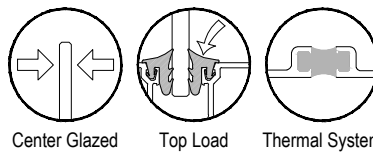

AG601T Series

Description: 2" X 6" Center Glazed For 1" Glass

Function: Window Wall

Detail: Horizontals

Scale: 3" = 1'-0"

SHEET 1 OF 3

* SPECIAL ORDER CALL FOR AVAILABILITY

AG601T Series

Description: 2" X 6" Center Glazed For 1" Glass
 Function: Window Wall
 Detail: Verticals
 Scale: 3" = 1'-0"

WALL JAMB
5-1

INTERMEDIATE VERTICAL
4-1

INTERMEDIATE VERTICAL
4-2

INTERMEDIATE VERTICAL
4-3

* SPECIAL ORDER
CALL FOR
AVAILABILITY