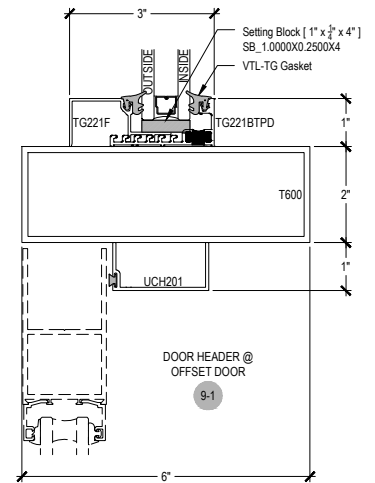

Description: 2" X 6" Center Glazed For 1" Glass
 Function: Window Wall
 Detail: Verticals
 Scale: 3" = 1'-0"

WALL JAMB
5-1

INTERMEDIATE VERTICAL
4-1

INTERMEDIATE VERTICAL
4-2

INTERMEDIATE VERTICAL
4-3

* SPECIAL ORDER
CALL FOR
AVAILABILITY

DOOR JAMB @ OFFSET DOOR

8-1

FRAMED

PUNCHED W/ TRANSOM

PUNCHED W/ SIDELIGHT

DOOR HEADER @ OFFSET DOOR

9-1

DOOR HEADER @ OFFSET DOOR