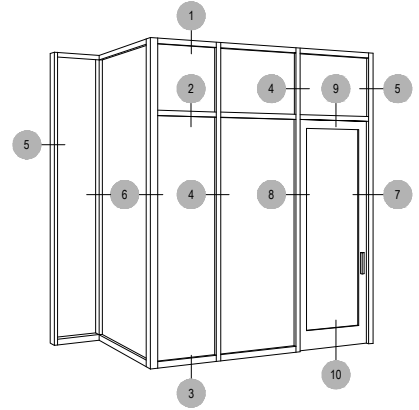

AG601T Series

Description: 2" X 6" Center Glazed For 1" Glass

Function: Window Wall

Detail: Horizontals

Scale: 3" = 1'-0"

SHEET 1 OF 3

* SPECIAL ORDER CALL FOR AVAILABILITY

AG601T Series

Description: 2" X 6" Center Glazed For 1" Glass
 Function: Window Wall
 Detail: Verticals
 Scale: 3" = 1'-0"

WALL JAMB
5-1

INTERMEDIATE VERTICAL
4-1

INTERMEDIATE VERTICAL
4-2

INTERMEDIATE VERTICAL
4-3

* SPECIAL ORDER
CALL FOR
AVAILABILITY

Center Glazed Top Load Thermal System

AG601T Series

Description: 2" X 6" Center Glazed For 1" Glass

Function: Window Wall

Detail: Offset Hung Doors

Scale: 3" = 1'-0"

DOOR JAMB @ OFFSET DOOR

7-1

DOOR JAMB @ OFFSET DOOR

8-1

FRAMED

PUNCHED W/ TRANSOM

PUNCHED W/ SIDELIGHT

DOOR HEADER @ OFFSET DOOR

9-1

DOOR HEADER @ OFFSET DOOR