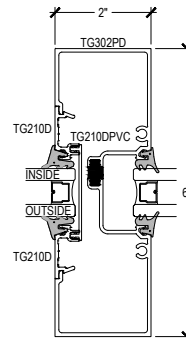

AG601T Series

Description: 2" X 6" Center Glazed For 1" Glass

Function: Window Wall

Detail: Horizontals

Scale: 3" = 1'-0"

SHEET 1 OF 3

* SPECIAL ORDER CALL FOR AVAILABILITY

AG601T Series

Description: 2" X 6" Center Glazed For 1" Glass
 Function: Window Wall
 Detail: Verticals
 Scale: 3" = 1'-0"

WALL JAMB
5-1

INTERMEDIATE VERTICAL
4-1

INTERMEDIATE VERTICAL
4-2

INTERMEDIATE VERTICAL
4-3

* SPECIAL ORDER
CALL FOR
AVAILABILITY

Center Glazed Top Load Thermal System

AG601T Series

Description: 2" X 6" Center Glazed For 1" Glass

Function: Window Wall

Detail: Offset Hung Doors

Scale: 3" = 1'-0"

DOOR JAMB @ OFFSET DOOR

7-1

DOOR JAMB @ OFFSET DOOR

8-1

FRAMED

PUNCHED W/ TRANSOM

PUNCHED W/ SIDELIGHT

DOOR HEADER @ OFFSET DOOR

9-1

DOOR HEADER @ OFFSET DOOR