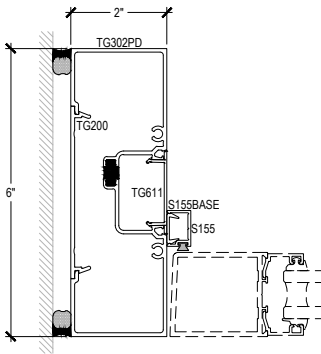

Description: 2" X 6" Center Glazed For 1" Glass
 Function: Window Wall
 Detail: Verticals
 Scale: 3" = 1'-0"

WALL JAMB
5-1

INTERMEDIATE VERTICAL
4-1

INTERMEDIATE VERTICAL
4-2

INTERMEDIATE VERTICAL
4-3

* SPECIAL ORDER
CALL FOR
AVAILABILITY

Center Glazed Top Load Thermal System

AG601T Series

Description: 2" X 6" Center Glazed For 1" Glass

Function: Window Wall

Detail: Offset Hung Doors

Scale: 3" = 1'-0"

DOOR JAMB @ OFFSET DOOR

7-1

DOOR JAMB @ OFFSET DOOR

8-1

FRAMED

PUNCHED W/ TRANSOM

PUNCHED W/ SIDELIGHT

DOOR HEADER @ OFFSET DOOR

9-1

DOOR HEADER @ OFFSET DOOR