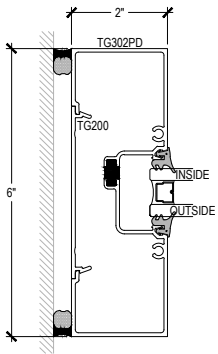

AG601T Series

Description: 2" X 6" Center Glazed For 1" Glass

Function: Window Wall

Detail: Horizontals

Scale: 3" = 1'-0"

SHEET 1 OF 3

* SPECIAL ORDER CALL FOR AVAILABILITY

AG601T Series

Description: 2" X 6" Center Glazed For 1" Glass
 Function: Window Wall
 Detail: Verticals
 Scale: 3" = 1'-0"

WALL JAMB
5-1

INTERMEDIATE VERTICAL
4-1

INTERMEDIATE VERTICAL
4-2

INTERMEDIATE VERTICAL
4-3

* SPECIAL ORDER
CALL FOR
AVAILABILITY

Center Glazed Top Load Thermal System

AG601T Series

Description: 2" X 6" Center Glazed For 1" Glass

Function: Window Wall

Detail: Offset Hung Doors

Scale: 3" = 1'-0"

DOOR JAMB @ OFFSET DOOR

7-1