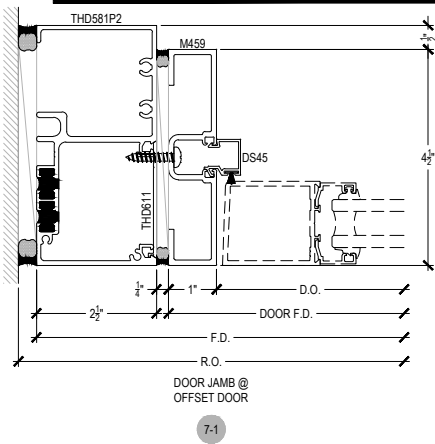

# TC255 Series

Description: 2 1/2" X 5" Captured Glazed For 1 1/2" Glass

Function: Window Wall

Detail: Horizontals

Scale: 3" = 1'-0"

SHEET 1 OF 3

⚠ Procedures, instructions, or modifications which may affect pricing and delivery, consult Arcadia customer service. ✖

# TC255 Series

Description: 2 1/2" X 5" Captured Glazed For 1 1/2" Glass

Function: Window Wall

Detail: Verticals

Scale: 3" = 1'-0"

SHEET 2 OF 3

⚠ Procedures, instructions, or modifications which may affect pricing and delivery, consult Arcadia customer service. \*

# TC255 Series

Description: 2 1/2" X 5" Captured Glazed For 1 1/2" Glass  
 Function: Window Wall  
 Detail: Doors  
 Scale: 3" = 1'-0"

⚠ Procedures, instructions, or modifications which may affect pricing and delivery, consult Arcadia customer service. \*