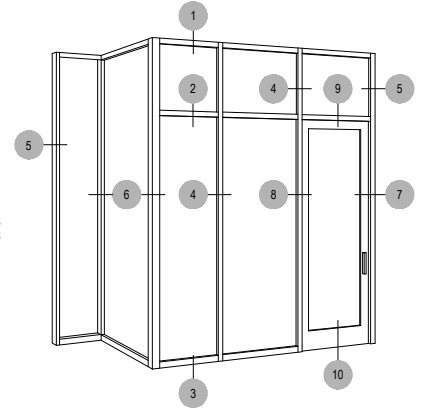

# TC255 Series

Description: 2 1/2" X 5" Captured Glazed For 1 1/2" Glass

Function: Window Wall

Detail: Horizontals

Scale: 3" = 1'-0"

SHEET 1 OF 3

⚠ Procedures, instructions, or modifications which may affect pricing and delivery, consult Arcadia customer service. ✖

# TC255 Series

Description: 2 1/2" X 5" Captured Glazed For 1 1/2" Glass

Function: Window Wall

Detail: Verticals

Scale: 3" = 1'-0"

SHEET 2 OF 3

⚠ Procedures, instructions, or modifications which may affect pricing and delivery, consult Arcadia customer service. \*

# TC255 Series

Description: 2 1/2" X 5" Captured Glazed For 1 1/2" Glass  
 Function: Window Wall  
 Detail: Doors  
 Scale: 3" = 1'-0"

⚠ Procedures, instructions, or modifications which may affect pricing and delivery, consult Arcadia customer service. \*