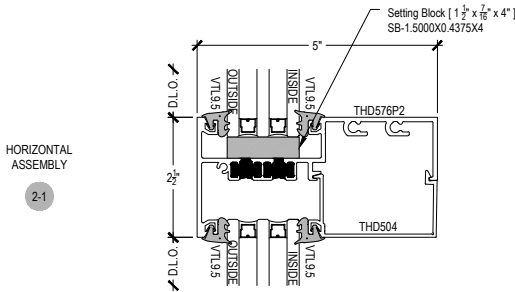

# TC255 Series

Description: 2 1/2" X 5" Captured Glazed For 1 1/2" Glass

Function: Window Wall

Detail: Horizontals

Scale: 3" = 1'-0"

SHEET 1 OF 3

⚠ Procedures, instructions, or modifications which may affect pricing and delivery, consult Arcadia customer service. ✖

# TC255 Series

Description: 2 1/2" X 5" Captured Glazed For 1 1/2" Glass

Function: Window Wall

Detail: Verticals

Scale: 3" = 1'-0"

SHEET 2 OF 3

⚠ Procedures, instructions, or modifications which may affect pricing and delivery, consult Arcadia customer service. \*

# TC255 Series

Description: 2 1/2" X 5" Captured Glazed For 1 1/2" Glass  
 Function: Window Wall  
 Detail: Doors  
 Scale: 3" = 1'-0"

⚠ Procedures, instructions, or modifications which may affect pricing and delivery, consult Arcadia customer service. \*