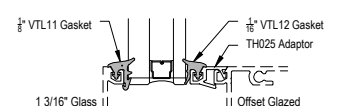

# TC255 Series

Description: 2 1/2" X 5" Captured Glazed For 1 1/2" Glass

Function: Window Wall

Detail: Horizontals

Scale: 3" = 1'-0"

SHEET 1 OF 3

⚠ Procedures, instructions, or modifications which may affect pricing and delivery, consult Arcadia customer service. ✖

# TC255 Series

Description: 2 1/2" X 5" Captured Glazed For 1 1/2" Glass

Function: Window Wall

Detail: Verticals

Scale: 3" = 1'-0"

SHEET 2 OF 3

⚠ Procedures, instructions, or modifications which may affect pricing and delivery, consult Arcadia customer service. \*

# TC255 Series

Description: 2 1/2" X 5" Captured Glazed For 1 1/2" Glass  
 Function: Window Wall  
 Detail: Doors  
 Scale: 3" = 1'-0"

⚠ Procedures, instructions, or modifications which may affect pricing and delivery, consult Arcadia customer service. \*