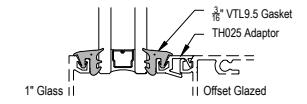

# TC255 Series

Description: 2 1/2" X 5" Captured Glazed For 1 1/2" Glass

Function: Window Wall

Detail: Horizontals

Scale: 3" = 1'-0"

SHEET 1 OF 3

⚠ Procedures, instructions, or modifications which may affect pricing and delivery, consult Arcadia customer service. ✖

# TC255 Series

Description: 2 1/2" X 5" Captured Glazed For 1 1/2" Glass

Function: Window Wall

Detail: Verticals

Scale: 3" = 1'-0"

SHEET 2 OF 3

⚠ Procedures, instructions, or modifications which may affect pricing and delivery, consult Arcadia customer service. \*

# TC255 Series

Description: 2 1/2" X 5" Captured Glazed For 1 1/2" Glass  
 Function: Window Wall  
 Detail: Doors  
 Scale: 3" = 1'-0"

⚠ Procedures, instructions, or modifications which may affect pricing and delivery, consult Arcadia customer service. \*