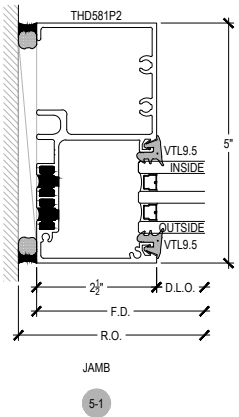

# TC255 Series

Description: 2 1/2" X 5" Captured Glazed For 1 1/2" Glass

Function: Window Wall

Detail: Horizontals

Scale: 3" = 1'-0"

SHEET 1 OF 3

⚠ Procedures, instructions, or modifications which may affect pricing and delivery, consult Arcadia customer service. ✖

# TC255 Series

Description: 2 1/2" X 5" Captured Glazed For 1 1/2" Glass

Function: Window Wall

Detail: Verticals

Scale: 3" = 1'-0"

SHEET 2 OF 3

⚠ Procedures, instructions, or modifications which may affect pricing and delivery, consult Arcadia customer service. \*

# TC255 Series

Description: 2 1/2" X 5" Captured Glazed For 1 1/2" Glass  
 Function: Window Wall  
 Detail: Doors  
 Scale: 3" = 1'-0"

⚠ Procedures, instructions, or modifications which may affect pricing and delivery, consult Arcadia customer service. \*