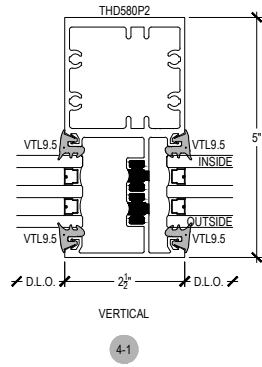

# TC255 Series

Description: 2 1/2" X 5" Captured Glazed For 1 1/2" Glass

Function: Window Wall

Detail: Horizontals

Scale: 3" = 1'-0"

SHEET 1 OF 3

⚠ Procedures, instructions, or modifications which may affect pricing and delivery, consult Arcadia customer service. ✖

# TC255 Series

Description: 2 1/2" X 5" Captured Glazed For 1 1/2" Glass

Function: Window Wall

Detail: Verticals

Scale: 3" = 1'-0"

SHEET 2 OF 3

⚠ Procedures, instructions, or modifications which may affect pricing and delivery, consult Arcadia customer service. \*

# TC255 Series

Description: 2 1/2" X 5" Captured Glazed For 1 1/2" Glass  
 Function: Window Wall  
 Detail: Doors  
 Scale: 3" = 1'-0"

⚠ Procedures, instructions, or modifications which may affect pricing and delivery, consult Arcadia customer service. \*