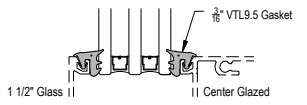

# TC255 Series

Description: 2 1/2" X 5" Captured Glazed For 1 1/2" Glass

Function: Window Wall

Detail: Horizontals

Scale: 3" = 1'-0"

SHEET 1 OF 3

⚠ Procedures, instructions, or modifications which may affect pricing and delivery, consult Arcadia customer service. ✖

# TC255 Series

Description: 2 1/2" X 5" Captured Glazed For 1 1/2" Glass

Function: Window Wall

Detail: Verticals

Scale: 3" = 1'-0"

SHEET 2 OF 3

⚠ Procedures, instructions, or modifications which may affect pricing and delivery, consult Arcadia customer service. \*

# TC255 Series

Description: 2 1/2" X 5" Captured Glazed For 1 1/2" Glass  
 Function: Window Wall  
 Detail: Doors  
 Scale: 3" = 1'-0"

⚠ Procedures, instructions, or modifications which may affect pricing and delivery, consult Arcadia customer service. \*