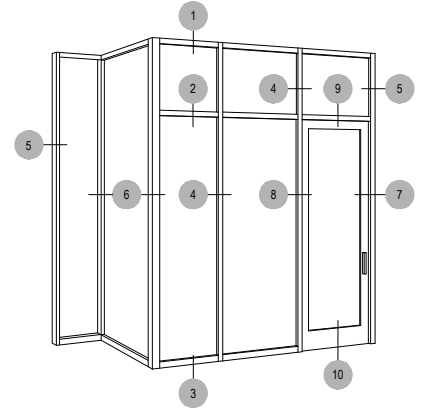

# TC255 Series

Description: 2 1/2" X 5" Captured Glazed For 1 1/2" Glass

Function: Window Wall

Detail: Horizontals

Scale: 3" = 1'-0"

SHEET 1 OF 3

⚠ Procedures, instructions, or modifications which may affect pricing and delivery, consult Arcadia customer service. ✖

# TC255 Series

Description: 2 1/2" X 5" Captured Glazed For 1 1/2" Glass

Function: Window Wall

Detail: Verticals

Scale: 3" = 1'-0"

SHEET 2 OF 3

⚠ Procedures, instructions, or modifications which may affect pricing and delivery, consult Arcadia customer service. \*

# TC255 Series

Description: 2 1/2" X 5" Captured Glazed For 1 1/2" Glass  
 Function: Window Wall  
 Detail: Doors  
 Scale: 3" = 1'-0"

⚠ Procedures, instructions, or modifications which may affect pricing and delivery, consult Arcadia customer service. \*