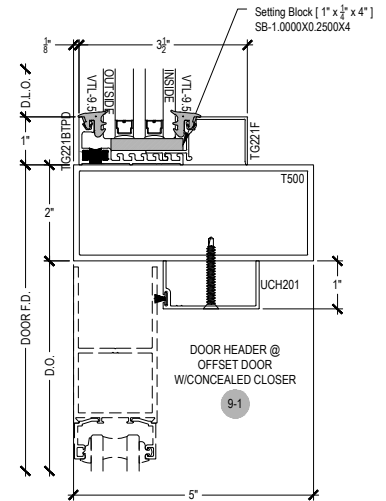

# TC255 Series

Description: 2 1/2" X 5" Captured Glazed For 1 1/2" Glass

Function: Window Wall

Detail: Horizontals

Scale: 3" = 1'-0"

SHEET 1 OF 3

⚠ Procedures, instructions, or modifications which may affect pricing and delivery, consult Arcadia customer service. ✖

# TC255 Series

Description: 2 1/2" X 5" Captured Glazed For 1 1/2" Glass

Function: Window Wall

Detail: Verticals

Scale: 3" = 1'-0"

SHEET 2 OF 3

⚠ Procedures, instructions, or modifications which may affect pricing and delivery, consult Arcadia customer service. \*

# TC255 Series

Description: 2 1/2" X 5" Captured Glazed For 1 1/2" Glass  
 Function: Window Wall  
 Detail: Doors  
 Scale: 3" = 1'-0"

⚠ Procedures, instructions, or modifications which may affect pricing and delivery, consult Arcadia customer service. \*