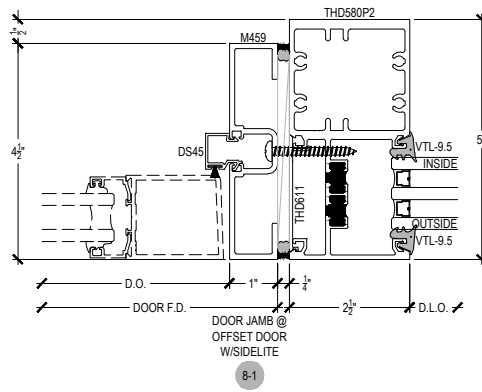

# TC255 Series

Description: 2 1/2" X 5" Captured Glazed For 1 1/2" Glass

Function: Window Wall

Detail: Horizontals

Scale: 3" = 1'-0"

SHEET 1 OF 3

⚠ Procedures, instructions, or modifications which may affect pricing and delivery, consult Arcadia customer service. ✖

# TC255 Series

Description: 2 1/2" X 5" Captured Glazed For 1 1/2" Glass

Function: Window Wall

Detail: Verticals

Scale: 3" = 1'-0"

SHEET 2 OF 3

⚠ Procedures, instructions, or modifications which may affect pricing and delivery, consult Arcadia customer service. \*

# TC255 Series

Description: 2 1/2" X 5" Captured Glazed For 1 1/2" Glass  
 Function: Window Wall  
 Detail: Doors  
 Scale: 3" = 1'-0"

⚠ Procedures, instructions, or modifications which may affect pricing and delivery, consult Arcadia customer service. \*