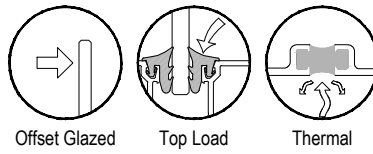

# TC255 Series

Description: 2 1/2" X 5" Captured Glazed For 1 1/2" Glass

Function: Window Wall

Detail: Horizontals

Scale: 3" = 1'-0"

SHEET 1 OF 3

⚠ Procedures, instructions, or modifications which may affect pricing and delivery, consult Arcadia customer service. ✖

# TC255 Series

Description: 2 1/2" X 5" Captured Glazed For 1 1/2" Glass

Function: Window Wall

Detail: Verticals

Scale: 3" = 1'-0"

SHEET 2 OF 3

⚠ Procedures, instructions, or modifications which may affect pricing and delivery, consult Arcadia customer service. \*