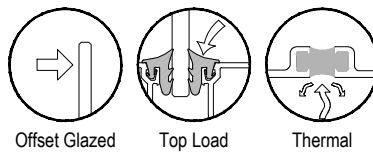

# TC255 Series

Description: 2 1/2" X 5" Captured Glazed For 1 1/2" Glass

Function: Window Wall

Detail: Horizontals

Scale: 3" = 1'-0"

SHEET 1 OF 3

⚠ Procedures, instructions, or modifications which may affect pricing and delivery, consult Arcadia customer service. ✖

# TC255 Series

Description: 2 1/2" X 5" Captured Glazed For 1 1/2" Glass

Function: Window Wall

Detail: Verticals

Scale: 3" = 1'-0"

SHEET 2 OF 3

⚠ Procedures, instructions, or modifications which may affect pricing and delivery, consult Arcadia customer service. \*

# TC255 Series

Description: 2 1/2" X 5" Captured Glazed For 1 1/2" Glass  
 Function: Window Wall  
 Detail: Doors  
 Scale: 3" = 1'-0"

⚠ Procedures, instructions, or modifications which may affect pricing and delivery, consult Arcadia customer service. \*