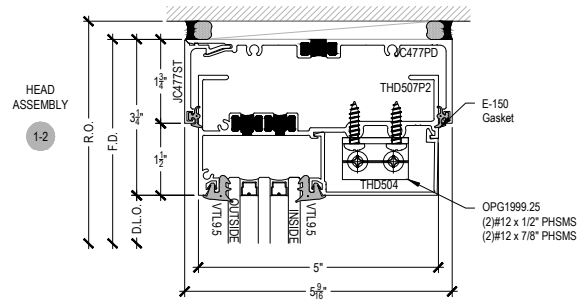

# TC255 Series

Description: 2 1/2" X 5" Captured Glazed For 1 1/2" Glass

Function: Window Wall

Detail: Horizontals

Scale: 3" = 1'-0"

SHEET 1 OF 3

⚠ Procedures, instructions, or modifications which may affect pricing and delivery, consult Arcadia customer service. ✖

# TC255 Series

Description: 2 1/2" X 5" Captured Glazed For 1 1/2" Glass

Function: Window Wall

Detail: Verticals

Scale: 3" = 1'-0"

SHEET 2 OF 3

⚠ Procedures, instructions, or modifications which may affect pricing and delivery, consult Arcadia customer service. \*

# TC255 Series

Description: 2 1/2" X 5" Captured Glazed For 1 1/2" Glass  
 Function: Window Wall  
 Detail: Doors  
 Scale: 3" = 1'-0"

⚠ Procedures, instructions, or modifications which may affect pricing and delivery, consult Arcadia customer service. \*