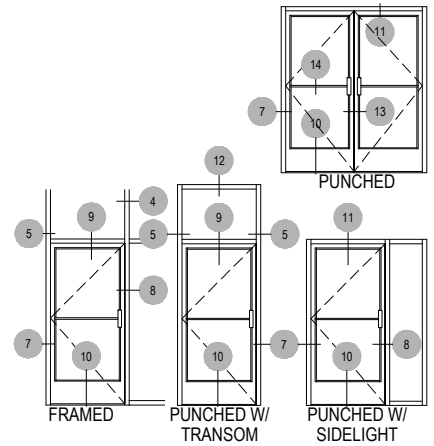

# TC255 Series

Description: 2 1/2" X 5" Captured Glazed For 1 1/2" Glass

Function: Window Wall

Detail: Horizontals

Scale: 3" = 1'-0"

SHEET 1 OF 3

⚠ Procedures, instructions, or modifications which may affect pricing and delivery, consult Arcadia customer service. ✖

# TC255 Series

Description: 2 1/2" X 5" Captured Glazed For 1 1/2" Glass

Function: Window Wall

Detail: Verticals

Scale: 3" = 1'-0"

SHEET 2 OF 3

⚠ Procedures, instructions, or modifications which may affect pricing and delivery, consult Arcadia customer service. \*

# TC255 Series

Description: 2 1/2" X 5" Captured Glazed For 1 1/2" Glass  
 Function: Window Wall  
 Detail: Doors  
 Scale: 3" = 1'-0"

⚠ Procedures, instructions, or modifications which may affect pricing and delivery, consult Arcadia customer service. \*