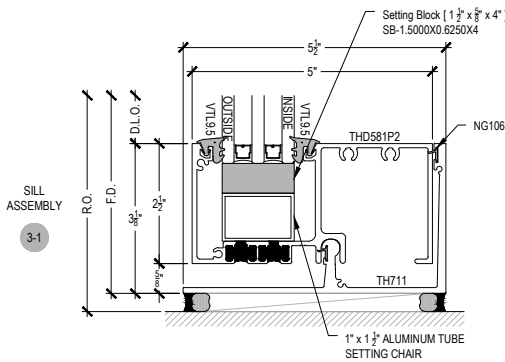

# TC255 Series

Description: 2 1/2" X 5" Captured Glazed For 1 1/2" Glass

Function: Window Wall

Detail: Horizontals

Scale: 3" = 1'-0"

SHEET 1 OF 3

⚠ Procedures, instructions, or modifications which may affect pricing and delivery, consult Arcadia customer service. ✖

# TC255 Series

Description: 2 1/2" X 5" Captured Glazed For 1 1/2" Glass

Function: Window Wall

Detail: Verticals

Scale: 3" = 1'-0"

SHEET 2 OF 3

⚠ Procedures, instructions, or modifications which may affect pricing and delivery, consult Arcadia customer service. \*

# TC255 Series

Description: 2 1/2" X 5" Captured Glazed For 1 1/2" Glass  
 Function: Window Wall  
 Detail: Doors  
 Scale: 3" = 1'-0"

⚠ Procedures, instructions, or modifications which may affect pricing and delivery, consult Arcadia customer service. \*