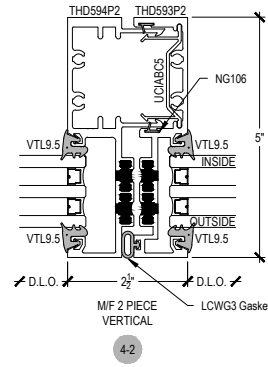

# TC255 Series

Description: 2 1/2" X 5" Captured Glazed For 1 1/2" Glass

Function: Window Wall

Detail: Horizontals

Scale: 3" = 1'-0"

SHEET 1 OF 3

⚠ Procedures, instructions, or modifications which may affect pricing and delivery, consult Arcadia customer service. ✖

# TC255 Series

Description: 2 1/2" X 5" Captured Glazed For 1 1/2" Glass

Function: Window Wall

Detail: Verticals

Scale: 3" = 1'-0"

SHEET 2 OF 3

⚠ Procedures, instructions, or modifications which may affect pricing and delivery, consult Arcadia customer service. \*

# TC255 Series

Description: 2 1/2" X 5" Captured Glazed For 1 1/2" Glass  
 Function: Window Wall  
 Detail: Doors  
 Scale: 3" = 1'-0"

⚠ Procedures, instructions, or modifications which may affect pricing and delivery, consult Arcadia customer service. \*