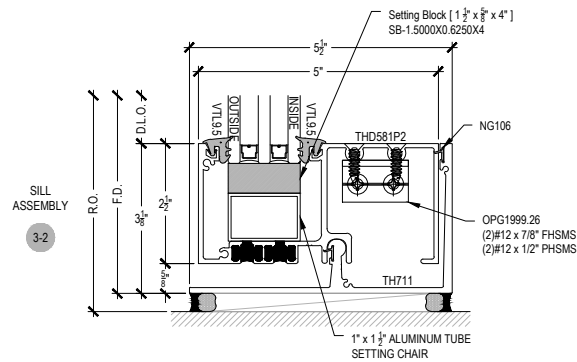

# TC255 Series

Description: 2 1/2" X 5" Captured Glazed For 1 1/2" Glass

Function: Window Wall

Detail: Horizontals

Scale: 3" = 1'-0"

SHEET 1 OF 3

⚠ Procedures, instructions, or modifications which may affect pricing and delivery, consult Arcadia customer service. ✖

# TC255 Series

Description: 2 1/2" X 5" Captured Glazed For 1 1/2" Glass

Function: Window Wall

Detail: Verticals

Scale: 3" = 1'-0"

SHEET 2 OF 3

⚠ Procedures, instructions, or modifications which may affect pricing and delivery, consult Arcadia customer service. \*

# TC255 Series

Description: 2 1/2" X 5" Captured Glazed For 1 1/2" Glass  
 Function: Window Wall  
 Detail: Doors  
 Scale: 3" = 1'-0"

⚠ Procedures, instructions, or modifications which may affect pricing and delivery, consult Arcadia customer service. \*