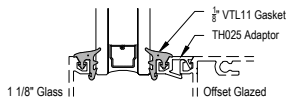

# TC255 Series

Description: 2 1/2" X 5" Captured Glazed For 1 1/2" Glass

Function: Window Wall

Detail: Horizontals

Scale: 3" = 1'-0"

SHEET 1 OF 3

⚠ Procedures, instructions, or modifications which may affect pricing and delivery, consult Arcadia customer service. ✖

# TC255 Series

Description: 2 1/2" X 5" Captured Glazed For 1 1/2" Glass

Function: Window Wall

Detail: Verticals

Scale: 3" = 1'-0"

SHEET 2 OF 3

⚠ Procedures, instructions, or modifications which may affect pricing and delivery, consult Arcadia customer service. \*

# TC255 Series

Description: 2 1/2" X 5" Captured Glazed For 1 1/2" Glass  
 Function: Window Wall  
 Detail: Doors  
 Scale: 3" = 1'-0"

⚠ Procedures, instructions, or modifications which may affect pricing and delivery, consult Arcadia customer service. \*