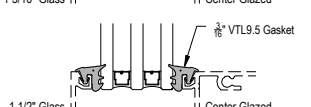

# TC255 Series

Description: 2 1/2" X 5" Captured Glazed For 1 1/2" Glass

Function: Window Wall

Detail: Horizontals

Scale: 3" = 1'-0"

SHEET 1 OF 3

⚠ Procedures, instructions, or modifications which may affect pricing and delivery, consult Arcadia customer service. ✖

# TC255 Series

Description: 2 1/2" X 5" Captured Glazed For 1 1/2" Glass

Function: Window Wall

Detail: Verticals

Scale: 3" = 1'-0"

SHEET 2 OF 3

⚠ Procedures, instructions, or modifications which may affect pricing and delivery, consult Arcadia customer service. \*

# TC255 Series

Description: 2 1/2" X 5" Captured Glazed For 1 1/2" Glass  
 Function: Window Wall  
 Detail: Doors  
 Scale: 3" = 1'-0"

⚠ Procedures, instructions, or modifications which may affect pricing and delivery, consult Arcadia customer service. \*