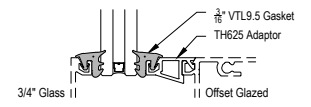

# TC255 Series

Description: 2 1/2" X 5" Captured Glazed For 1 1/2" Glass

Function: Window Wall

Detail: Horizontals

Scale: 3" = 1'-0"

SHEET 1 OF 3

⚠ Procedures, instructions, or modifications which may affect pricing and delivery, consult Arcadia customer service. ✖

# TC255 Series

Description: 2 1/2" X 5" Captured Glazed For 1 1/2" Glass

Function: Window Wall

Detail: Verticals

Scale: 3" = 1'-0"

SHEET 2 OF 3

⚠ Procedures, instructions, or modifications which may affect pricing and delivery, consult Arcadia customer service. \*

# TC255 Series

Description: 2 1/2" X 5" Captured Glazed For 1 1/2" Glass  
 Function: Window Wall  
 Detail: Doors  
 Scale: 3" = 1'-0"

⚠ Procedures, instructions, or modifications which may affect pricing and delivery, consult Arcadia customer service. \*