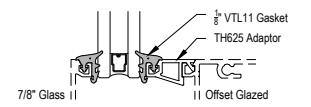

# TC255 Series

Description: 2 1/2" X 5" Captured Glazed For 1 1/2" Glass

Function: Window Wall

Detail: Horizontals

Scale: 3" = 1'-0"

SHEET 1 OF 3

⚠ Procedures, instructions, or modifications which may affect pricing and delivery, consult Arcadia customer service. ✖

# TC255 Series

Description: 2 1/2" X 5" Captured Glazed For 1 1/2" Glass

Function: Window Wall

Detail: Verticals

Scale: 3" = 1'-0"

SHEET 2 OF 3

⚠ Procedures, instructions, or modifications which may affect pricing and delivery, consult Arcadia customer service. \*

# TC255 Series

Description: 2 1/2" X 5" Captured Glazed For 1 1/2" Glass  
 Function: Window Wall  
 Detail: Doors  
 Scale: 3" = 1'-0"

⚠ Procedures, instructions, or modifications which may affect pricing and delivery, consult Arcadia customer service. \*