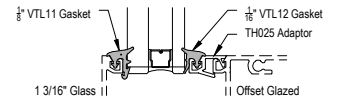

# TC255 Series

Description: 2 1/2" X 5" Captured Glazed For 1 1/2" Glass

Function: Window Wall

Detail: Horizontals

Scale: 3" = 1'-0"

SHEET 1 OF 3

⚠ Procedures, instructions, or modifications which may affect pricing and delivery, consult Arcadia customer service. ✖

# TC255 Series

Description: 2 1/2" X 5" Captured Glazed For 1 1/2" Glass

Function: Window Wall

Detail: Verticals

Scale: 3" = 1'-0"

SHEET 2 OF 3

⚠ Procedures, instructions, or modifications which may affect pricing and delivery, consult Arcadia customer service. \*

# TC255 Series

Description: 2 1/2" X 5" Captured Glazed For 1 1/2" Glass  
 Function: Window Wall  
 Detail: Doors  
 Scale: 3" = 1'-0"

⚠ Procedures, instructions, or modifications which may affect pricing and delivery, consult Arcadia customer service. \*