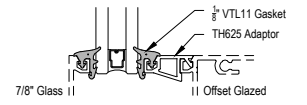

# TC255 Series

Description: 2 1/2" X 5" Captured Glazed For 1 1/2" Glass

Function: Window Wall

Detail: Horizontals

Scale: 3" = 1'-0"

SHEET 1 OF 3

⚠ Procedures, instructions, or modifications which may affect pricing and delivery, consult Arcadia customer service. ✖

# TC255 Series

Description: 2 1/2" X 5" Captured Glazed For 1 1/2" Glass

Function: Window Wall

Detail: Verticals

Scale: 3" = 1'-0"

SHEET 2 OF 3

⚠ Procedures, instructions, or modifications which may affect pricing and delivery, consult Arcadia customer service. \*

# TC255 Series

Description: 2 1/2" X 5" Captured Glazed For 1 1/2" Glass  
 Function: Window Wall  
 Detail: Doors  
 Scale: 3" = 1'-0"

⚠ Procedures, instructions, or modifications which may affect pricing and delivery, consult Arcadia customer service. \*