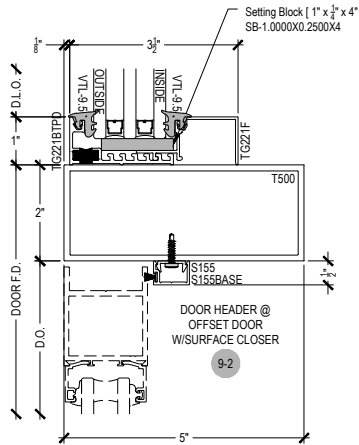

# TC255 Series

Description: 2 1/2" X 5" Captured Glazed For 1 1/2" Glass

Function: Window Wall

Detail: Horizontals

Scale: 3" = 1'-0"

SHEET 1 OF 3

⚠ Procedures, instructions, or modifications which may affect pricing and delivery, consult Arcadia customer service. ✖

# TC255 Series

Description: 2 1/2" X 5" Captured Glazed For 1 1/2" Glass

Function: Window Wall

Detail: Verticals

Scale: 3" = 1'-0"

SHEET 2 OF 3

⚠ Procedures, instructions, or modifications which may affect pricing and delivery, consult Arcadia customer service. \*

# TC255 Series

Description: 2 1/2" X 5" Captured Glazed For 1 1/2" Glass  
 Function: Window Wall  
 Detail: Doors  
 Scale: 3" = 1'-0"

⚠ Procedures, instructions, or modifications which may affect pricing and delivery, consult Arcadia customer service. \*