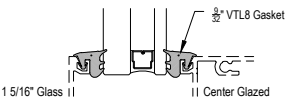

# TC255 Series

Description: 2 1/2" X 5" Captured Glazed For 1 1/2" Glass

Function: Window Wall

Detail: Horizontals

Scale: 3" = 1'-0"

SHEET 1 OF 3

⚠ Procedures, instructions, or modifications which may affect pricing and delivery, consult Arcadia customer service. ✖

# TC255 Series

Description: 2 1/2" X 5" Captured Glazed For 1 1/2" Glass

Function: Window Wall

Detail: Verticals

Scale: 3" = 1'-0"

SHEET 2 OF 3

⚠ Procedures, instructions, or modifications which may affect pricing and delivery, consult Arcadia customer service. \*

# TC255 Series

Description: 2 1/2" X 5" Captured Glazed For 1 1/2" Glass  
 Function: Window Wall  
 Detail: Doors  
 Scale: 3" = 1'-0"

⚠ Procedures, instructions, or modifications which may affect pricing and delivery, consult Arcadia customer service. \*