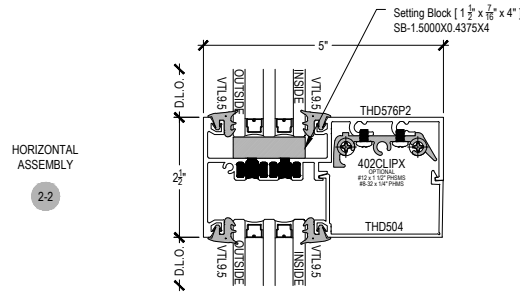

# TC255 Series

Description: 2 1/2" X 5" Captured Glazed For 1 1/2" Glass

Function: Window Wall

Detail: Horizontals

Scale: 3" = 1'-0"

SHEET 1 OF 3

⚠ Procedures, instructions, or modifications which may affect pricing and delivery, consult Arcadia customer service. ✖

# TC255 Series

Description: 2 1/2" X 5" Captured Glazed For 1 1/2" Glass

Function: Window Wall

Detail: Verticals

Scale: 3" = 1'-0"

SHEET 2 OF 3

⚠ Procedures, instructions, or modifications which may affect pricing and delivery, consult Arcadia customer service. \*

# TC255 Series

Description: 2 1/2" X 5" Captured Glazed For 1 1/2" Glass  
 Function: Window Wall  
 Detail: Doors  
 Scale: 3" = 1'-0"

⚠ Procedures, instructions, or modifications which may affect pricing and delivery, consult Arcadia customer service. \*