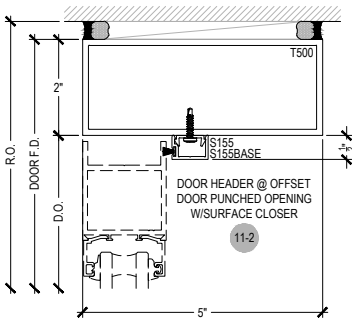

# TC255 Series

Description: 2 1/2" X 5" Captured Glazed For 1 1/2" Glass

Function: Window Wall

Detail: Horizontals

Scale: 3" = 1'-0"

SHEET 1 OF 3

⚠ Procedures, instructions, or modifications which may affect pricing and delivery, consult Arcadia customer service. ✖

# TC255 Series

Description: 2 1/2" X 5" Captured Glazed For 1 1/2" Glass

Function: Window Wall

Detail: Verticals

Scale: 3" = 1'-0"

SHEET 2 OF 3

⚠ Procedures, instructions, or modifications which may affect pricing and delivery, consult Arcadia customer service. \*

# TC255 Series

Description: 2 1/2" X 5" Captured Glazed For 1 1/2" Glass  
 Function: Window Wall  
 Detail: Doors  
 Scale: 3" = 1'-0"

⚠ Procedures, instructions, or modifications which may affect pricing and delivery, consult Arcadia customer service. \*