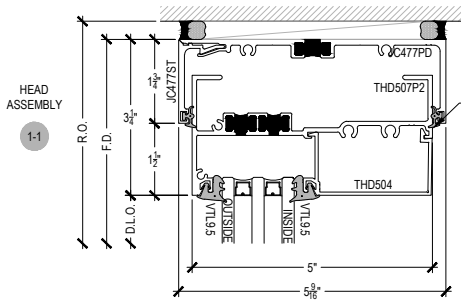

# TC255 Series

Description: 2 1/2" X 5" Captured Glazed For 1 1/2" Glass

Function: Window Wall

Detail: Horizontals

Scale: 3" = 1'-0"

SHEET 1 OF 3

⚠ Procedures, instructions, or modifications which may affect pricing and delivery, consult Arcadia customer service. ✖

# TC255 Series

Description: 2 1/2" X 5" Captured Glazed For 1 1/2" Glass

Function: Window Wall

Detail: Verticals

Scale: 3" = 1'-0"

SHEET 2 OF 3

⚠ Procedures, instructions, or modifications which may affect pricing and delivery, consult Arcadia customer service. \*

# TC255 Series

Description: 2 1/2" X 5" Captured Glazed For 1 1/2" Glass  
 Function: Window Wall  
 Detail: Doors  
 Scale: 3" = 1'-0"

⚠ Procedures, instructions, or modifications which may affect pricing and delivery, consult Arcadia customer service. \*