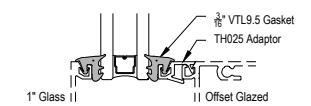

# TC255 Series

Description: 2 1/2" X 5" Captured Glazed For 1 1/2" Glass

Function: Window Wall

Detail: Horizontals

Scale: 3" = 1'-0"

SHEET 1 OF 3

⚠ Procedures, instructions, or modifications which may affect pricing and delivery, consult Arcadia customer service. ✖

# TC255 Series

Description: 2 1/2" X 5" Captured Glazed For 1 1/2" Glass

Function: Window Wall

Detail: Verticals

Scale: 3" = 1'-0"

SHEET 2 OF 3

⚠ Procedures, instructions, or modifications which may affect pricing and delivery, consult Arcadia customer service. \*

# TC255 Series

Description: 2 1/2" X 5" Captured Glazed For 1 1/2" Glass  
 Function: Window Wall  
 Detail: Doors  
 Scale: 3" = 1'-0"

⚠ Procedures, instructions, or modifications which may affect pricing and delivery, consult Arcadia customer service. \*