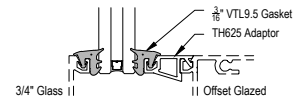

# TC255 Series

Description: 2 1/2" X 5" Captured Glazed For 1 1/2" Glass

Function: Window Wall

Detail: Horizontals

Scale: 3" = 1'-0"

SHEET 1 OF 3

⚠ Procedures, instructions, or modifications which may affect pricing and delivery, consult Arcadia customer service. ✖

# TC255 Series

Description: 2 1/2" X 5" Captured Glazed For 1 1/2" Glass

Function: Window Wall

Detail: Verticals

Scale: 3" = 1'-0"

SHEET 2 OF 3

⚠ Procedures, instructions, or modifications which may affect pricing and delivery, consult Arcadia customer service. \*

# TC255 Series

Description: 2 1/2" X 5" Captured Glazed For 1 1/2" Glass  
 Function: Window Wall  
 Detail: Doors  
 Scale: 3" = 1'-0"

⚠ Procedures, instructions, or modifications which may affect pricing and delivery, consult Arcadia customer service. \*