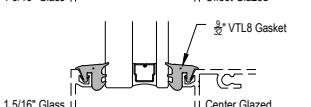

# TC255 Series

Description: 2 1/2" X 5" Captured Glazed For 1 1/2" Glass

Function: Window Wall

Detail: Horizontals

Scale: 3" = 1'-0"

SHEET 1 OF 3

⚠ Procedures, instructions, or modifications which may affect pricing and delivery, consult Arcadia customer service. ✖

# TC255 Series

Description: 2 1/2" X 5" Captured Glazed For 1 1/2" Glass

Function: Window Wall

Detail: Verticals

Scale: 3" = 1'-0"

SHEET 2 OF 3

⚠ Procedures, instructions, or modifications which may affect pricing and delivery, consult Arcadia customer service. \*

# TC255 Series

Description: 2 1/2" X 5" Captured Glazed For 1 1/2" Glass  
 Function: Window Wall  
 Detail: Doors  
 Scale: 3" = 1'-0"

⚠ Procedures, instructions, or modifications which may affect pricing and delivery, consult Arcadia customer service. \*