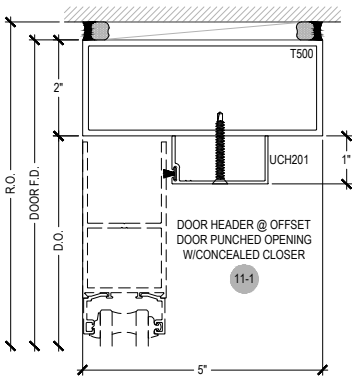

# TC255 Series

Description: 2 1/2" X 5" Captured Glazed For 1 1/2" Glass

Function: Window Wall

Detail: Horizontals

Scale: 3" = 1'-0"

SHEET 1 OF 3

⚠ Procedures, instructions, or modifications which may affect pricing and delivery, consult Arcadia customer service. ✖

# TC255 Series

Description: 2 1/2" X 5" Captured Glazed For 1 1/2" Glass

Function: Window Wall

Detail: Verticals

Scale: 3" = 1'-0"

SHEET 2 OF 3

⚠ Procedures, instructions, or modifications which may affect pricing and delivery, consult Arcadia customer service. \*

# TC255 Series

Description: 2 1/2" X 5" Captured Glazed For 1 1/2" Glass  
 Function: Window Wall  
 Detail: Doors  
 Scale: 3" = 1'-0"

⚠ Procedures, instructions, or modifications which may affect pricing and delivery, consult Arcadia customer service. \*