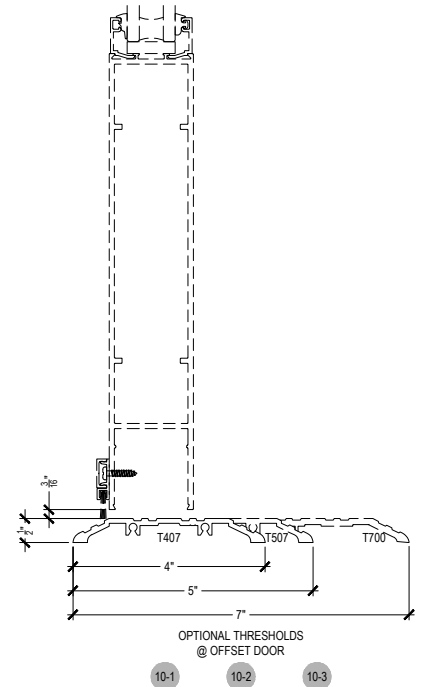

# TC255 Series

Description: 2 1/2" X 5" Captured Glazed For 1 1/2" Glass

Function: Window Wall

Detail: Horizontals

Scale: 3" = 1'-0"

SHEET 1 OF 3

⚠ Procedures, instructions, or modifications which may affect pricing and delivery, consult Arcadia customer service. ✖

# TC255 Series

Description: 2 1/2" X 5" Captured Glazed For 1 1/2" Glass

Function: Window Wall

Detail: Verticals

Scale: 3" = 1'-0"

SHEET 2 OF 3

⚠ Procedures, instructions, or modifications which may affect pricing and delivery, consult Arcadia customer service. \*

# TC255 Series

Description: 2 1/2" X 5" Captured Glazed For 1 1/2" Glass  
 Function: Window Wall  
 Detail: Doors  
 Scale: 3" = 1'-0"

⚠ Procedures, instructions, or modifications which may affect pricing and delivery, consult Arcadia customer service. \*