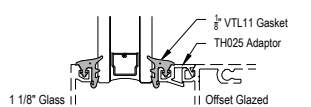

# TC255 Series

Description: 2 1/2" X 5" Captured Glazed For 1 1/2" Glass

Function: Window Wall

Detail: Horizontals

Scale: 3" = 1'-0"

SHEET 1 OF 3

⚠ Procedures, instructions, or modifications which may affect pricing and delivery, consult Arcadia customer service. ✖

# TC255 Series

Description: 2 1/2" X 5" Captured Glazed For 1 1/2" Glass

Function: Window Wall

Detail: Verticals

Scale: 3" = 1'-0"

SHEET 2 OF 3

⚠ Procedures, instructions, or modifications which may affect pricing and delivery, consult Arcadia customer service. \*

# TC255 Series

Description: 2 1/2" X 5" Captured Glazed For 1 1/2" Glass  
 Function: Window Wall  
 Detail: Doors  
 Scale: 3" = 1'-0"

⚠ Procedures, instructions, or modifications which may affect pricing and delivery, consult Arcadia customer service. \*