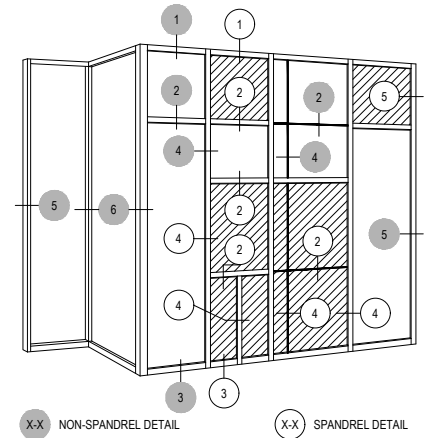

5-1

NOTE:  
SEE PARTS ID SHEETS FOR "F"  
& "T" ANCHOR PARTS  
NUMBERS TO EACH VERTICAL

Offset Glazed

Side Load

Thermal

# PDX500 (OPG23011XT) Series

Description: 2 1/2" x 10" Glazed for 1" Glass

Function: Curtain Wall

Detail: Corners

Scale: 3" = 1'-0"

SHEET 3 OF 7

NOTE:  
SEE PARTS ID SHEETS FOR "F"  
& "T" ANCHOR PARTS  
NUMBERS TO EACH VERTICAL

# PDX500 (OPG23011XT) Series

Description: 2 1/2" x 10" Glazed for 1" Glass

Function: Curtain Wall

Detail: Offset Hung Doors

Scale: 3" = 1'-0"

SHEET 4 OF 7

NOTE: SEE PARTS ID SHEETS FOR "F" & "T" ANCHOR PARTS NUMBERS TO EACH VERTICAL.