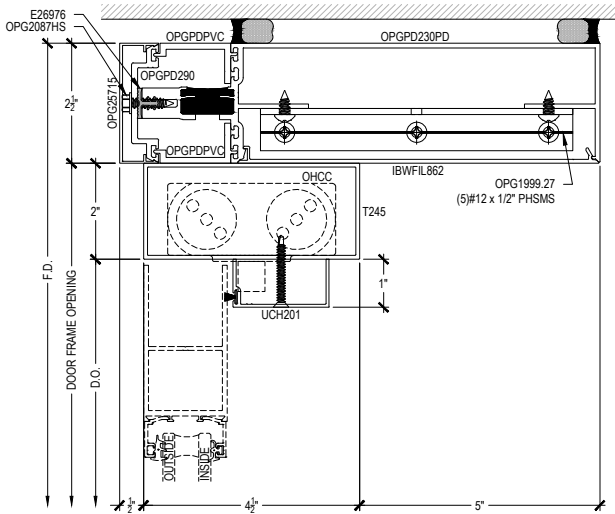

# PDX500 (OPG23011XT) Series

Description: 2 1/2" x 10" Glazed for 1" Glass

Function: Curtain Wall

Detail: Offset Hung Doors

Scale: 3" = 1'-0"

SHEET 5 OF 7

DOOR HEADER  
CONCEALED CLOSER  
@ PUNCHED OPENING

11-1