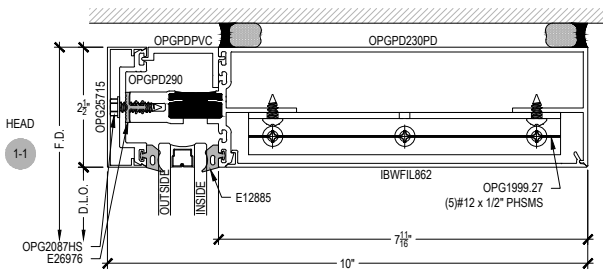

# PDX500 (OPG23011XT) Series

Description: 2 1/2" x 10" Glazed for 1" Glass

Function: Curtain Wall

Detail: Heads, Horizontals, Sills

Scale: 3" = 1'-0"

SHEET 1 OF 7

Offset Glazed    Side Load    Thermal

# PDX500 (OPG23011XT) Series

Description: 2 1/2" x 10" Glazed for 1" Glass

Function: Curtain Wall

Detail: Verticals, Jamb

Scale: 3" = 1'-0"

SHEET 2 OF 7

VERTICAL

4-1

# PDX500 (OPG23011XT) Series

Description: 2 1/2" x 10" Glazed for 1" Glass

Function: Curtain Wall

Detail: Corners

Scale: 3" = 1'-0"

SHEET 3 OF 7

NOTE:  
SEE PARTS ID SHEETS FOR "F"  
& "T" ANCHOR PARTS  
NUMBERS TO EACH VERTICAL