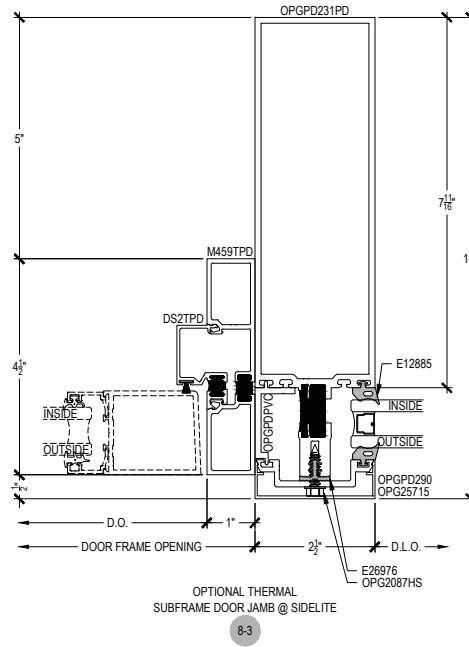

NOTE:  
SEE PARTS ID SHEETS FOR "F"  
& "T" ANCHOR PARTS

NOTE:  
FOR ALL DOOR OPTIONS SEE  
THE ENTRANCE SECTION OF  
ARCADIA, INC. WEBSITE.

# PDX500 (OPG23011XT) Series

Description: 2 1/2" x 10" Glazed for 1" Glass

Function: Curtain Wall

Detail: Offset Hung Doors & Options

Scale: 3" = 1'-0"

SHEET 6 OF 7

NOTE: SEE PARTS ID SHEETS FOR "F" & "T" ANCHOR PARTS NUMBERS TO EACH VERTICAL.