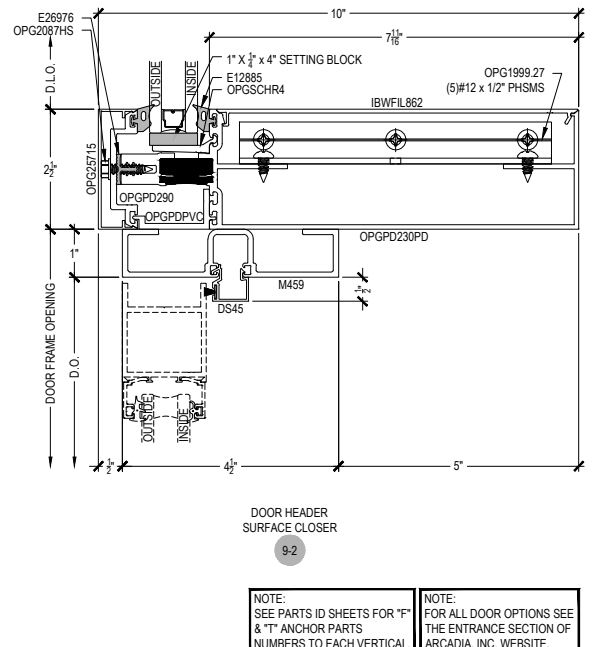

# PDX500 (OPG23011XT) Series

Description: 2 1/2" x 10" Glazed for 1" Glass

Function: Curtain Wall

Detail: Offset Hung Doors

Scale: 3" = 1'-0"

SHEET 4 OF 7

NOTE: SEE PARTS ID SHEETS FOR "F" & "T" ANCHOR PARTS NUMBERS TO EACH VERTICAL.