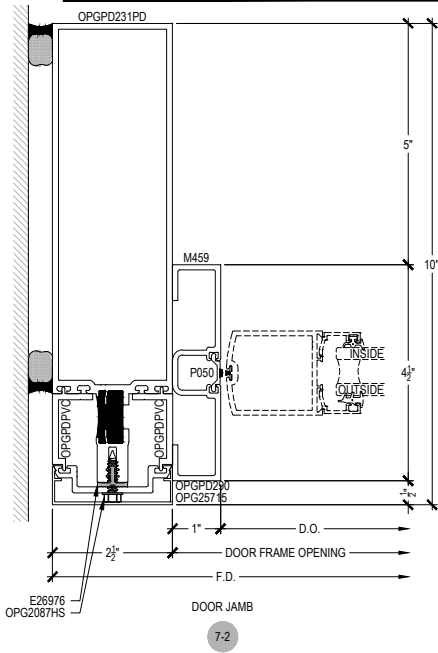

# PDX500 (OPG23011XT) Series

Description: 2 1/2" x 10" Glazed for 1" Glass

Function: Curtain Wall

Detail: Center Hung Doors

Scale: 3" = 1'-0"

SHEET 7 OF 7

NOTE: SEE PARTS ID SHEETS FOR "F" & "T" ANCHOR PARTS NUMBERS TO EACH VERTICAL.