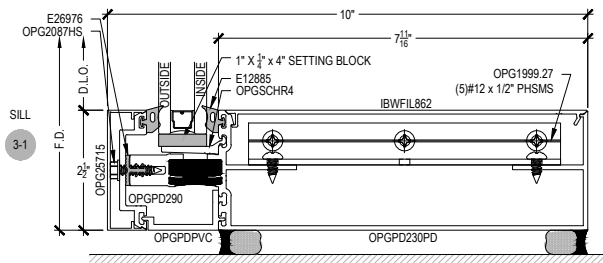

# PDX500 (OPG23011XT) Series

Description: 2 1/2" x 10" Glazed for 1" Glass

Function: Curtain Wall

Detail: Heads, Horizontals, Sills

Scale: 3" = 1'-0"

SHEET 1 OF 7

Offset Glazed    Side Load    Thermal

# PDX500 (OPG23011XT) Series

Description: 2 1/2" x 10" Glazed for 1" Glass

Function: Curtain Wall

Detail: Verticals, Jamb

Scale: 3" = 1'-0"

SHEET 2 OF 7

VERTICAL

4-1

# PDX500 (OPG23011XT) Series

Description: 2 1/2" x 10" Glazed for 1" Glass

Function: Curtain Wall

Detail: Corners

Scale: 3" = 1'-0"

SHEET 3 OF 7

NOTE:  
SEE PARTS ID SHEETS FOR "F"  
& "T" ANCHOR PARTS  
NUMBERS TO EACH VERTICAL