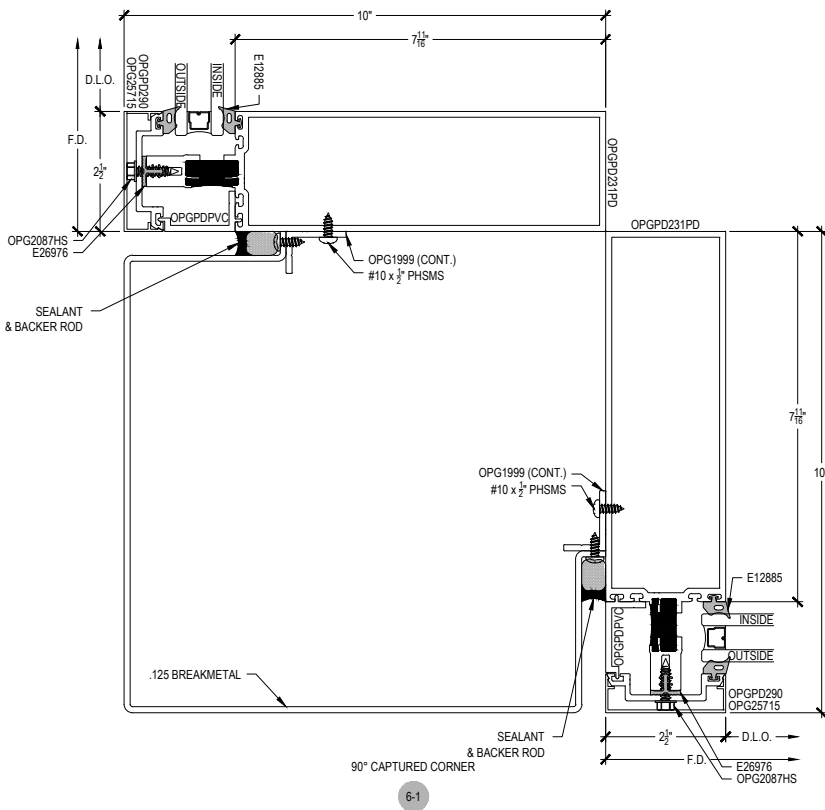

5-1

NOTE:  
SEE PARTS ID SHEETS FOR "F"  
& "T" ANCHOR PARTS  
NUMBERS TO EACH VERTICAL

Offset Glazed

Side Load

Thermal

# PDX500 (OPG23011XT) Series

Description: 2 1/2" x 10" Glazed for 1" Glass

Function: Curtain Wall

Detail: Corners

Scale: 3" = 1'-0"

SHEET 3 OF 7

NOTE:  
SEE PARTS ID SHEETS FOR "F"  
& "T" ANCHOR PARTS  
NUMBERS TO EACH VERTICAL