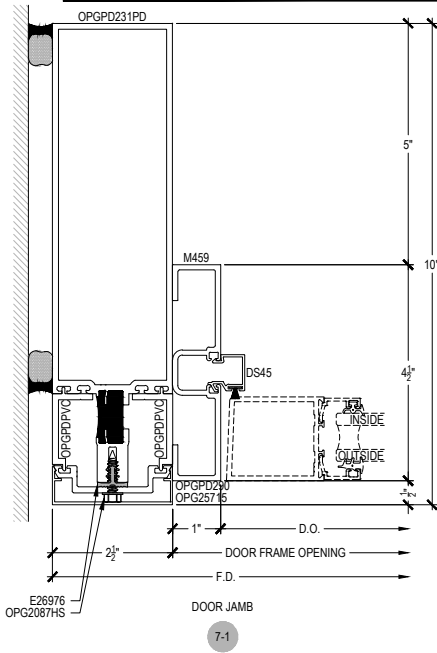

# PDX500 (OPG23011XT) Series

Description: 2 1/2" x 10" Glazed for 1" Glass

Function: Curtain Wall

Detail: Offset Hung Doors

Scale: 3" = 1'-0"

SHEET 4 OF 7

NOTE: SEE PARTS ID SHEETS FOR "F" & "T" ANCHOR PARTS NUMBERS TO EACH VERTICAL.