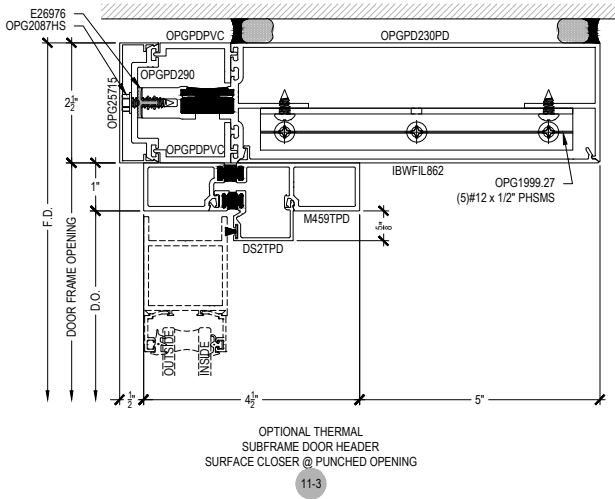

# PDX500 (OPG23011XT) Series

Description: 2 1/2" x 10" Glazed for 1" Glass

Function: Curtain Wall

Detail: Offset Hung Doors & Options

Scale: 3" = 1'-0"

SHEET 6 OF 7

NOTE: SEE PARTS ID SHEETS FOR "F" & "T" ANCHOR PARTS NUMBERS TO EACH VERTICAL.