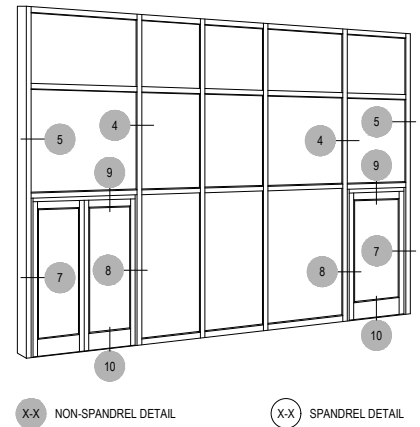

# PDX500 (OPG23011XT) Series

Description: 2 1/2" x 10" Glazed for 1" Glass

Function: Curtain Wall

Detail: Corners

Scale: 3" = 1'-0"

SHEET 3 OF 7

NOTE:  
SEE PARTS ID SHEETS FOR "F"  
& "T" ANCHOR PARTS  
NUMBERS TO EACH VERTICAL

# PDX500 (OPG23011XT) Series

Description: 2 1/2" x 10" Glazed for 1" Glass

Function: Curtain Wall

Detail: Offset Hung Doors

Scale: 3" = 1'-0"

SHEET 4 OF 7

NOTE: SEE PARTS ID SHEETS FOR "F" & "T" ANCHOR PARTS NUMBERS TO EACH VERTICAL.