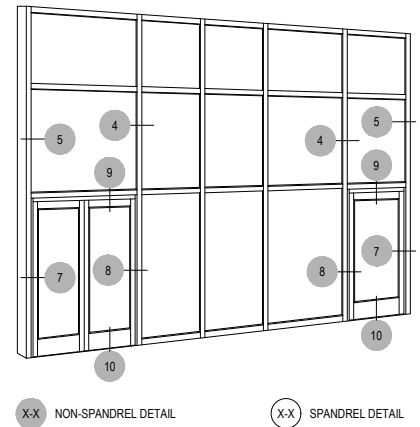

# PDX500 (OPG23011XT) Series

Description: 2 1/2" x 10" Glazed for 1" Glass

Function: Curtain Wall

Detail: Offset Hung Doors & Options

Scale: 3" = 1'-0"

SHEET 6 OF 7

NOTE: SEE PARTS ID SHEETS FOR "F" & "T" ANCHOR PARTS NUMBERS TO EACH VERTICAL.