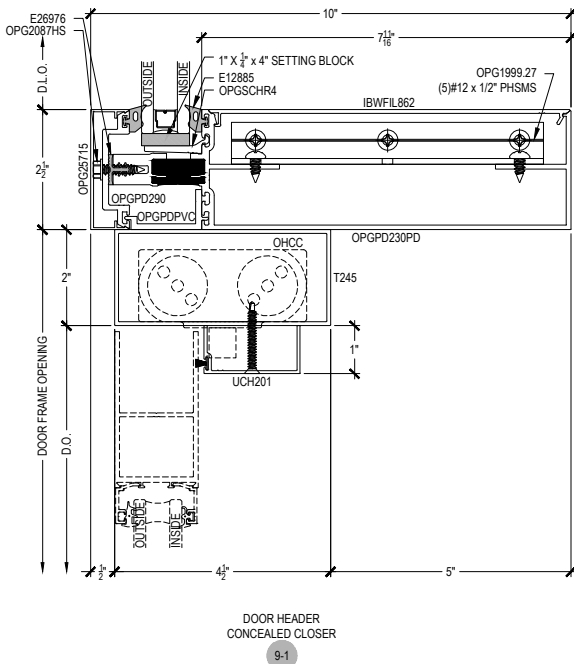

# PDX500 (OPG23011XT) Series

Description: 2 1/2" x 10" Glazed for 1" Glass

Function: Curtain Wall

Detail: Offset Hung Doors

Scale: 3" = 1'-0"

SHEET 4 OF 7

NOTE: SEE PARTS ID SHEETS FOR "F" & "T" ANCHOR PARTS NUMBERS TO EACH VERTICAL.