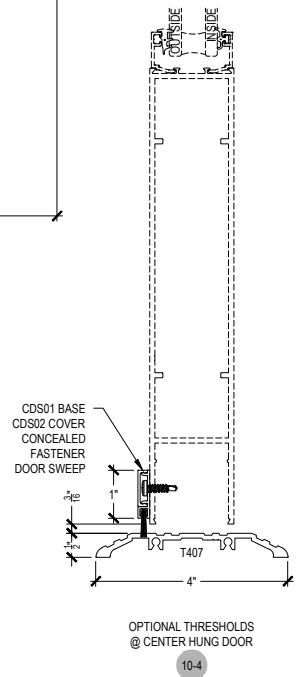

# PDX500 (OPG23011XT) Series

Description: 2 1/2" x 10" Glazed for 1" Glass

Function: Curtain Wall

Detail: Center Hung Doors

Scale: 3" = 1'-0"

SHEET 7 OF 7

NOTE: SEE PARTS ID SHEETS FOR "F" & "T" ANCHOR PARTS NUMBERS TO EACH VERTICAL.