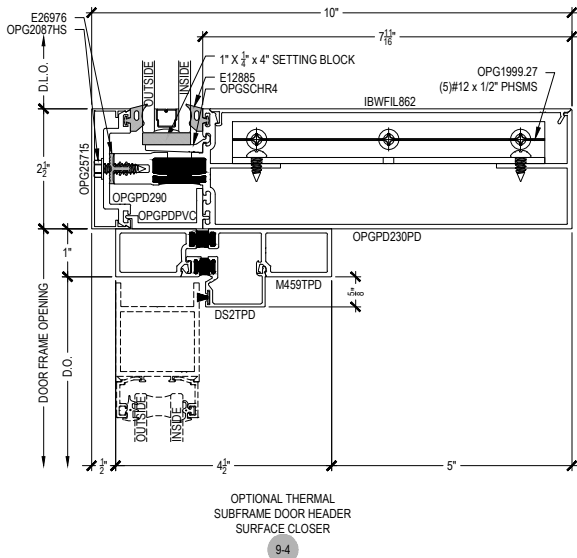

NOTE:  
SEE PARTS ID SHEETS FOR "F"  
& "T" ANCHOR PARTS

NOTE:  
FOR ALL DOOR OPTIONS SEE  
THE ENTRANCE SECTION OF  
ARCADIA, INC. WEBSITE.

# PDX500 (OPG23011XT) Series

Description: 2 1/2" x 10" Glazed for 1" Glass

Function: Curtain Wall

Detail: Offset Hung Doors & Options

Scale: 3" = 1'-0"

SHEET 6 OF 7

NOTE: SEE PARTS ID SHEETS FOR "F" & "T" ANCHOR PARTS NUMBERS TO EACH VERTICAL.