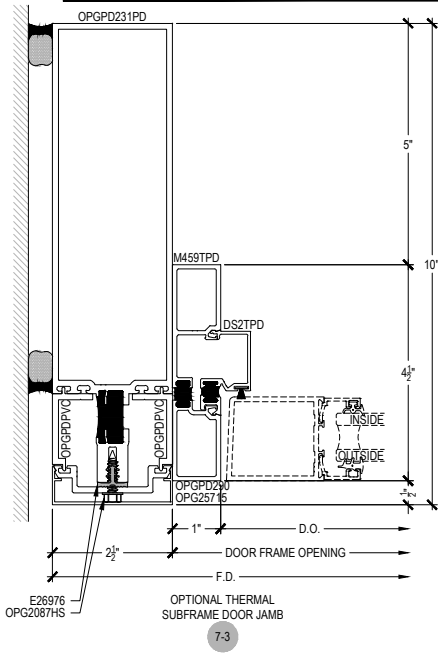

# PDX500 (OPG23011XT) Series

Description: 2 1/2" x 10" Glazed for 1" Glass

Function: Curtain Wall

Detail: Offset Hung Doors & Options

Scale: 3" = 1'-0"

SHEET 6 OF 7

NOTE: SEE PARTS ID SHEETS FOR "F" & "T" ANCHOR PARTS NUMBERS TO EACH VERTICAL.