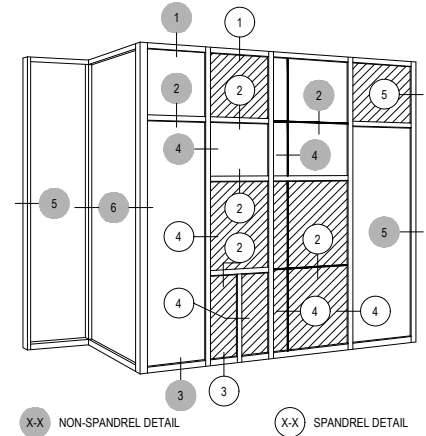

# PDX500 (OPG23011XT) Series

Description: 2 1/2" x 10" Glazed for 1" Glass

Function: Curtain Wall

Detail: Heads, Horizontals, Sills

Scale: 3" = 1'-0"

SHEET 1 OF 7

Offset Glazed    Side Load    Thermal

# PDX500 (OPG23011XT) Series

Description: 2 1/2" x 10" Glazed for 1" Glass

Function: Curtain Wall

Detail: Verticals, Jamb

Scale: 3" = 1'-0"

SHEET 2 OF 7

VERTICAL

4-1

# PDX500 (OPG23011XT) Series

Description: 2 1/2" x 10" Glazed for 1" Glass

Function: Curtain Wall

Detail: Corners

Scale: 3" = 1'-0"

SHEET 3 OF 7

NOTE:  
SEE PARTS ID SHEETS FOR "F"  
& "T" ANCHOR PARTS  
NUMBERS TO EACH VERTICAL