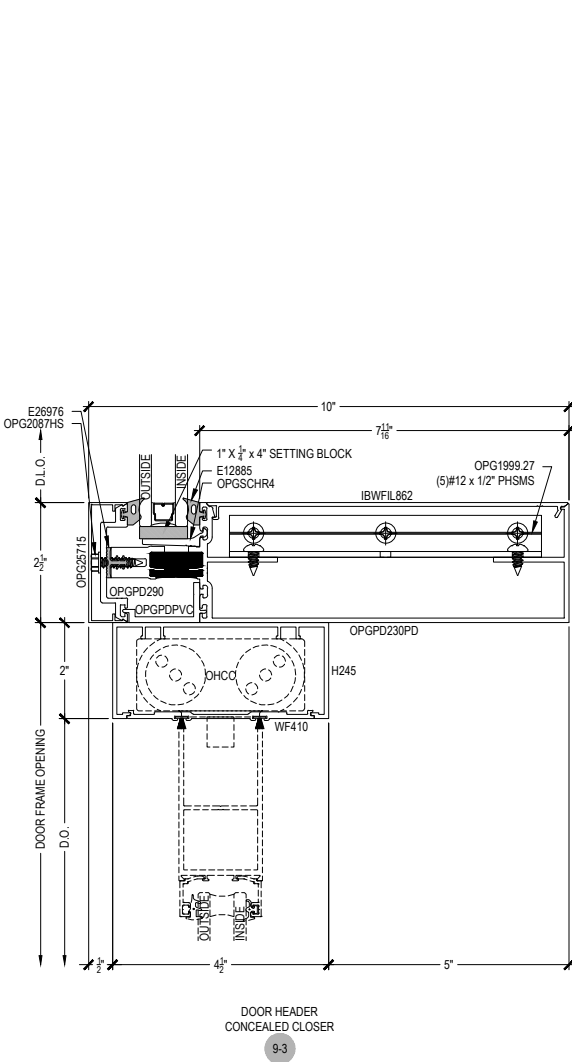

# PDX500 (OPG23011XT) Series

Description: 2 1/2" x 10" Glazed for 1" Glass

Function: Curtain Wall

Detail: Center Hung Doors

Scale: 3" = 1'-0"

SHEET 7 OF 7

NOTE: SEE PARTS ID SHEETS FOR "F" & "T" ANCHOR PARTS NUMBERS TO EACH VERTICAL.