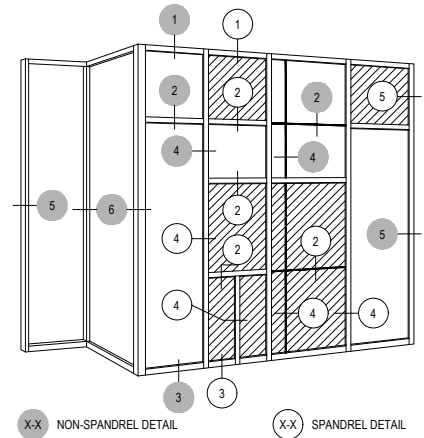

# PDX500 (OPG23011XT) Series

Description: 2 1/2" x 10" Glazed for 1" Glass

Function: Curtain Wall

Detail: Heads, Horizontals, Sills

Scale: 3" = 1'-0"

SHEET 1 OF 7

Offset Glazed    Side Load    Thermal

# PDX500 (OPG23011XT) Series

Description: 2 1/2" x 10" Glazed for 1" Glass

Function: Curtain Wall

Detail: Verticals, Jamb

Scale: 3" = 1'-0"

SHEET 2 OF 7

VERTICAL

4-1

5-1

NOTE:  
SEE PARTS ID SHEETS FOR "F"  
& "T" ANCHOR PARTS  
NUMBERS TO EACH VERTICAL

Offset Glazed

Side Load

Thermal

# PDX500 (OPG23011XT) Series

Description: 2 1/2" x 10" Glazed for 1" Glass

Function: Curtain Wall

Detail: Corners

Scale: 3" = 1'-0"

SHEET 3 OF 7

NOTE:  
SEE PARTS ID SHEETS FOR "F"  
& "T" ANCHOR PARTS  
NUMBERS TO EACH VERTICAL