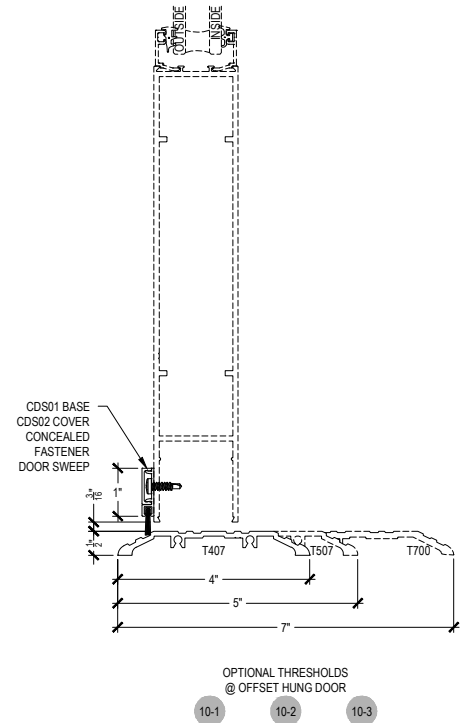

# PDX500 (OPG23011XT) Series

Description: 2 1/2" x 10" Glazed for 1" Glass

Function: Curtain Wall

Detail: Offset Hung Doors & Options

Scale: 3" = 1'-0"

SHEET 6 OF 7

NOTE: SEE PARTS ID SHEETS FOR "F" & "T" ANCHOR PARTS NUMBERS TO EACH VERTICAL.