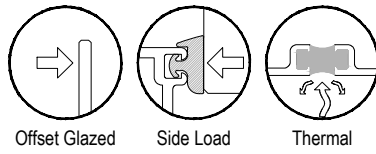

PDX500 (OPG23011XT) Series

Description: 2 1/2" x 10" Glazed for 1" Glass

Function: Curtain Wall

Detail: Offset Hung Doors & Options

Scale: 3" = 1'-0"

SHEET 6 OF 7