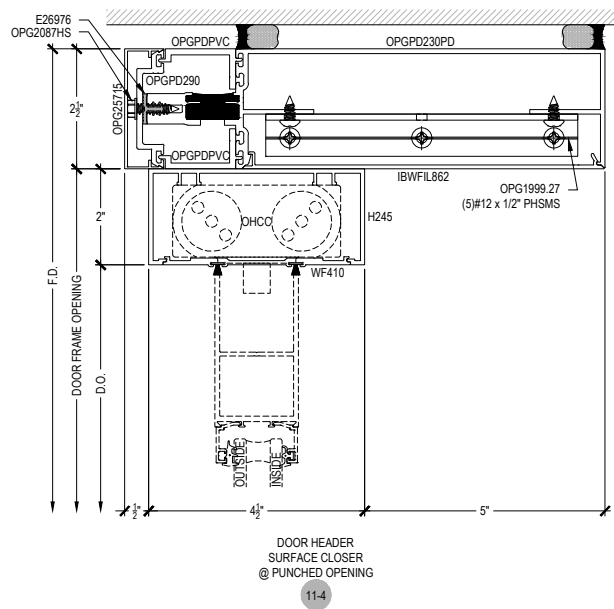

# PDX500 (OPG23011XT) Series

Description: 2 1/2" x 10" Glazed for 1" Glass

Function: Curtain Wall

Detail: Center Hung Doors

Scale: 3" = 1'-0"

SHEET 7 OF 7

NOTE: SEE PARTS ID SHEETS FOR "F" & "T" ANCHOR PARTS NUMBERS TO EACH VERTICAL.