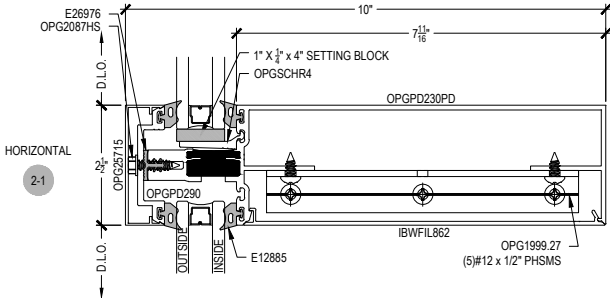

# PDX500 (OPG23011XT) Series

Description: 2 1/2" x 10" Glazed for 1" Glass

Function: Curtain Wall

Detail: Heads, Horizontals, Sills

Scale: 3" = 1'-0"

SHEET 1 OF 7

Offset Glazed    Side Load    Thermal

# PDX500 (OPG23011XT) Series

Description: 2 1/2" x 10" Glazed for 1" Glass

Function: Curtain Wall

Detail: Verticals, Jamb

Scale: 3" = 1'-0"

SHEET 2 OF 7

VERTICAL

4-1

5-1

NOTE:  
SEE PARTS ID SHEETS FOR "F"  
& "T" ANCHOR PARTS  
NUMBERS TO EACH VERTICAL

Offset Glazed

Side Load

Thermal

# PDX500 (OPG23011XT) Series

Description: 2 1/2" x 10" Glazed for 1" Glass

Function: Curtain Wall

Detail: Corners

Scale: 3" = 1'-0"

SHEET 3 OF 7

NOTE:  
SEE PARTS ID SHEETS FOR "F"  
& "T" ANCHOR PARTS  
NUMBERS TO EACH VERTICAL