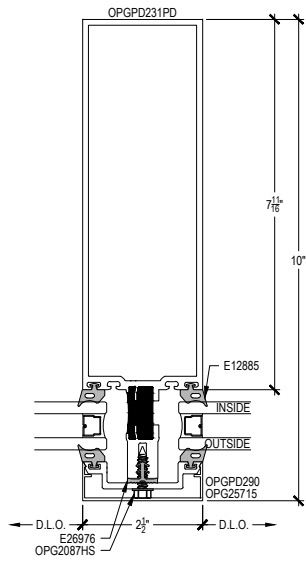

# PDX500 (OPG23011XT) Series

Description: 2 1/2" x 10" Glazed for 1" Glass

Function: Curtain Wall

Detail: Heads, Horizontals, Sills

Scale: 3" = 1'-0"

SHEET 1 OF 7

Offset Glazed    Side Load    Thermal

# PDX500 (OPG23011XT) Series

Description: 2 1/2" x 10" Glazed for 1" Glass

Function: Curtain Wall

Detail: Verticals, Jamb

Scale: 3" = 1'-0"

SHEET 2 OF 7

VERTICAL

4-1

5-1

NOTE:  
SEE PARTS ID SHEETS FOR "F"  
& "T" ANCHOR PARTS  
NUMBERS TO EACH VERTICAL

Offset Glazed

Side Load

Thermal

# PDX500 (OPG23011XT) Series

Description: 2 1/2" x 10" Glazed for 1" Glass

Function: Curtain Wall

Detail: Corners

Scale: 3" = 1'-0"

SHEET 3 OF 7

NOTE:  
SEE PARTS ID SHEETS FOR "F"  
& "T" ANCHOR PARTS  
NUMBERS TO EACH VERTICAL