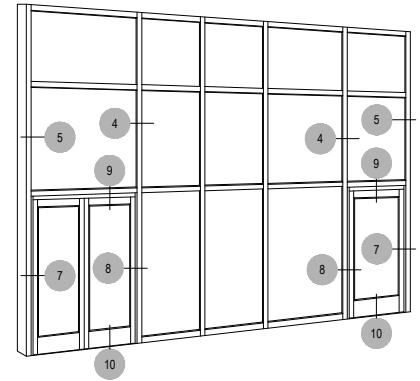

# PDX500 (OPG23011XT) Series

Description: 2 1/2" x 10" Glazed for 1" Glass

Function: Curtain Wall

Detail: Offset Hung Doors

Scale: 3" = 1'-0"

SHEET 5 OF 7

DOOR HEADER  
CONCEALED CLOSER  
@ PUNCHED OPENING

11-1