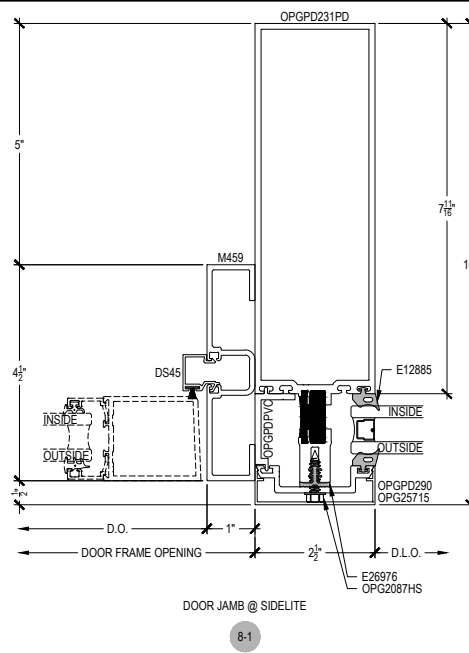

# PDX500 (OPG23011XT) Series

Description: 2 1/2" x 10" Glazed for 1" Glass

Function: Curtain Wall

Detail: Corners

Scale: 3" = 1'-0"

SHEET 3 OF 7

NOTE:  
SEE PARTS ID SHEETS FOR "F"  
& "T" ANCHOR PARTS  
NUMBERS TO EACH VERTICAL

# PDX500 (OPG23011XT) Series

Description: 2 1/2" x 10" Glazed for 1" Glass

Function: Curtain Wall

Detail: Offset Hung Doors

Scale: 3" = 1'-0"

SHEET 4 OF 7

NOTE: SEE PARTS ID SHEETS FOR "F" & "T" ANCHOR PARTS NUMBERS TO EACH VERTICAL.