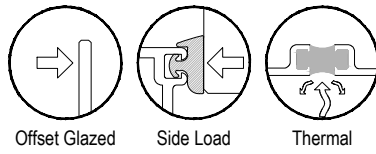

Offset Glazed

Side Load

Thermal

PDX500 (OPG23011XT) Series

Description: 2 1/2" x 10" Glazed for 1" Glass

Function: Curtain Wall

Detail: Center Hung Doors

Scale: 3" = 1'-0"

SHEET 7 OF 7