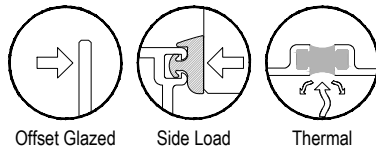

5-1

NOTE:  
SEE PARTS ID SHEETS FOR "F"  
& "T" ANCHOR PARTS  
NUMBERS TO EACH VERTICAL

Offset Glazed

Side Load

Thermal

# PDX500 (OPG23011XT) Series

Description: 2 1/2" x 10" Glazed for 1" Glass

Function: Curtain Wall

Detail: Corners

Scale: 3" = 1'-0"

SHEET 3 OF 7

NOTE:  
SEE PARTS ID SHEETS FOR "F"  
& "T" ANCHOR PARTS  
NUMBERS TO EACH VERTICAL