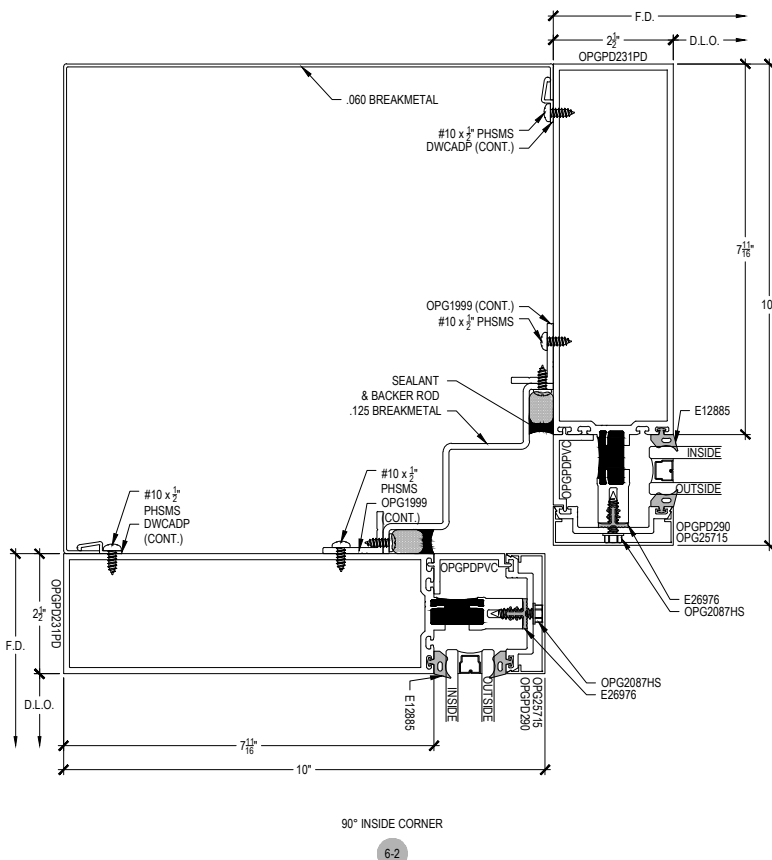

5-1

NOTE:  
SEE PARTS ID SHEETS FOR "F"  
& "T" ANCHOR PARTS  
NUMBERS TO EACH VERTICAL

Offset Glazed

Side Load

Thermal

# PDX500 (OPG23011XT) Series

Description: 2 1/2" x 10" Glazed for 1" Glass

Function: Curtain Wall

Detail: Corners

Scale: 3" = 1'-0"

SHEET 3 OF 7

NOTE:  
SEE PARTS ID SHEETS FOR "F"  
& "T" ANCHOR PARTS  
NUMBERS TO EACH VERTICAL