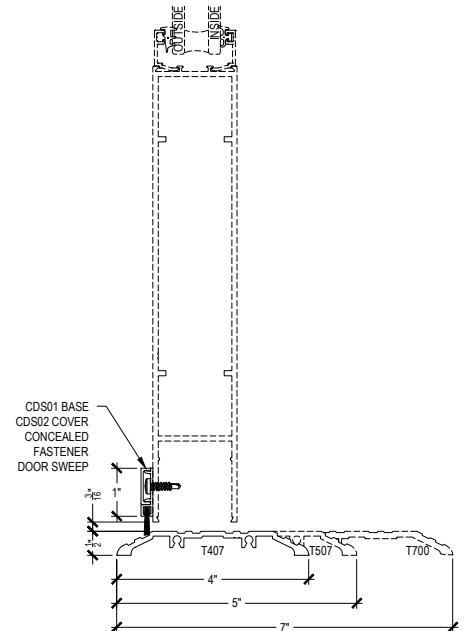

OPTIONAL THRESHOLDS
@ OFFSET HUNG DOOR

10-1

10-2

10-3

NOTE:
SEE PARTS ID SHEETS FOR "F"
& "T" ANCHOR PARTS

NOTE:
FOR ALL DOOR OPTIONS SEE
THE ENTRANCE SECTION OF
ARCADIA, INC. WEBSITE.