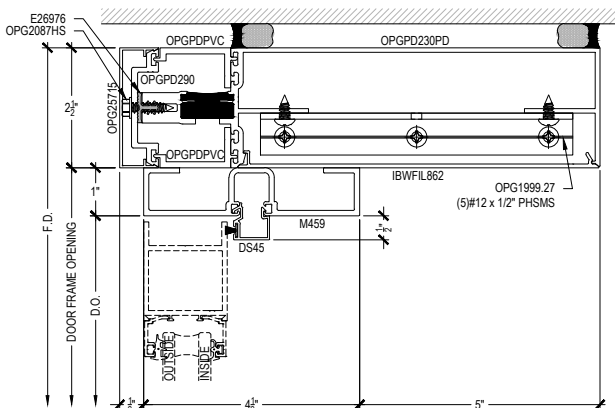

DOOR HEADER
SURFACE CLOSER
@ PUNCHED OPENING

11-2