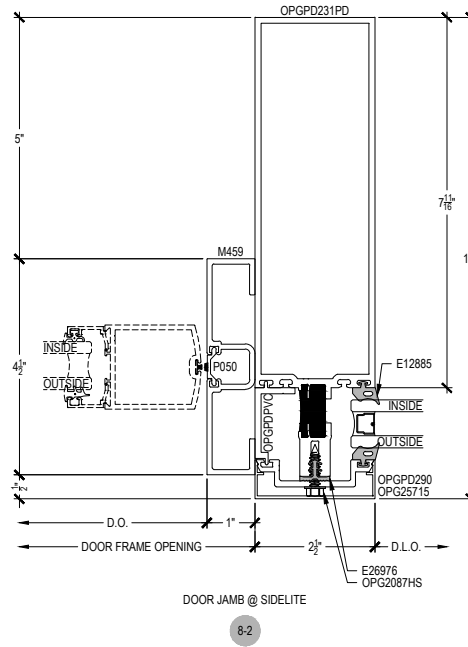

# PDX500 (OPG23011XT) Series

Description: 2 1/2" x 10" Glazed for 1" Glass

Function: Curtain Wall

Detail: Center Hung Doors

Scale: 3" = 1'-0"

SHEET 7 OF 7

NOTE: SEE PARTS ID SHEETS FOR "F" & "T" ANCHOR PARTS NUMBERS TO EACH VERTICAL.