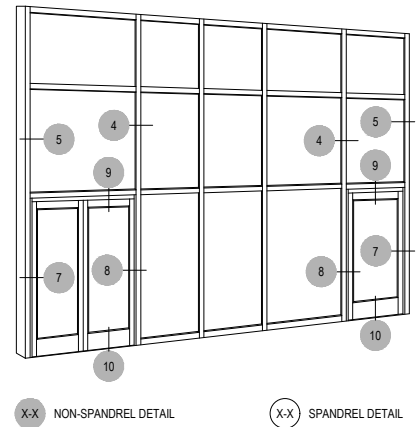

# PDX500 (OPG23011XT) Series

Description: 2 1/2" x 10" Glazed for 1" Glass

Function: Curtain Wall

Detail: Center Hung Doors

Scale: 3" = 1'-0"

SHEET 7 OF 7

NOTE: SEE PARTS ID SHEETS FOR "F" & "T" ANCHOR PARTS NUMBERS TO EACH VERTICAL.