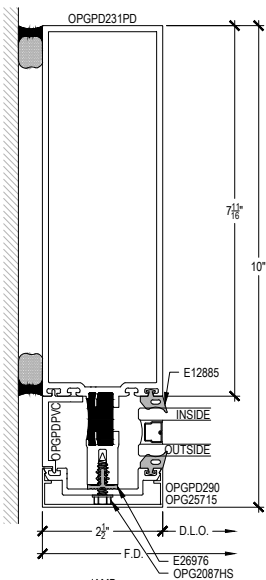

# PDX500 (OPG23011XT) Series

Description: 2 1/2" x 10" Glazed for 1" Glass

Function: Curtain Wall

Detail: Heads, Horizontals, Sills

Scale: 3" = 1'-0"

SHEET 1 OF 7

Offset Glazed    Side Load    Thermal

# PDX500 (OPG23011XT) Series

Description: 2 1/2" x 10" Glazed for 1" Glass

Function: Curtain Wall

Detail: Verticals, Jamb

Scale: 3" = 1'-0"

SHEET 2 OF 7

VERTICAL

4-1

5-1

NOTE:  
SEE PARTS ID SHEETS FOR "F"  
& "T" ANCHOR PARTS  
NUMBERS TO EACH VERTICAL

Offset Glazed

Side Load

Thermal

# PDX500 (OPG23011XT) Series

Description: 2 1/2" x 10" Glazed for 1" Glass

Function: Curtain Wall

Detail: Corners

Scale: 3" = 1'-0"

SHEET 3 OF 7

NOTE:  
SEE PARTS ID SHEETS FOR "F"  
& "T" ANCHOR PARTS  
NUMBERS TO EACH VERTICAL