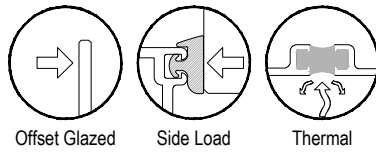

PDX500 (OPG23011XT) Series

Description: 2 1/2" x 10" Glazed for 1" Glass

Function: Curtain Wall

Detail: Offset Hung Doors

Scale: 3" = 1'-0"

SHEET 5 OF 7