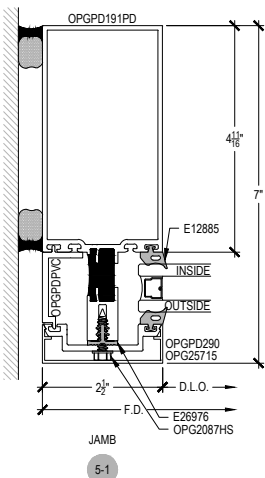

SHEET 1 OF 7

Offset Glazed

Side Load

Thermal

PDX500 (OPG2900XT) Series

Description: 2 1/2" x 7" Glazed for 1" Glass

Function: Curtain Wall

Detail: Verticals, Jamb

Scale: 3" = 1'-0"

SHEET 2 OF 7

NOTE:
SEE PARTS ID SHEETS FOR "F"
& "T" ANCHOR PARTS
NUMBERS TO EACH VERTICAL

Offset Glazed

Side Load

Thermal

PDX500 (OPG2900XT) Series

Description: 2 1/2" x 7" Glazed for 1" Glass

Function: Curtain Wall

Detail: Corners

Scale: 3" = 1'-0"

SHEET 3 OF 7

NOTE:
SEE PARTS ID SHEETS FOR "F"
& "T" ANCHOR PARTS
NUMBERS TO EACH VERTICAL

Offset Glazed

Side Load

Thermal

Scale: 3" = 1'-0"

SHEET 7 OF 7

7-2

8-2

9-3

11-4

10-4

NOTE: SEE PARTS ID SHEETS FOR "F" & "T" ANCHOR PARTS NUMBERS TO EACH VERTICAL.