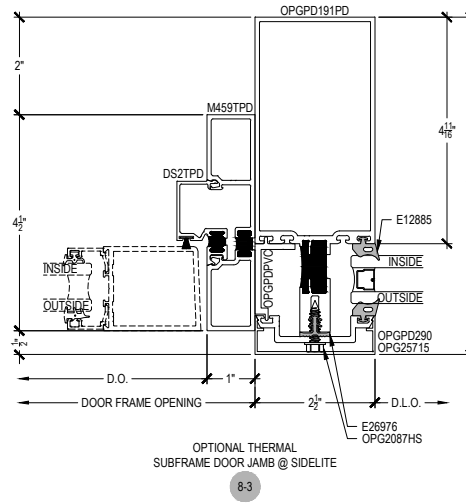

OPTIONAL THRESHOLDS
@ OFFSET HUNG DOOR

10-1

10-2

10-3

NOTE:
SEE PARTS ID SHEETS FOR "F"
& "T" ANCHOR PARTS
NUMBERS TO EACH VERTICAL.

NOTE:
FOR ALL DOOR OPTIONS SEE
THE ENTRANCE SECTION OF
ARCADIA, INC. WEBSITE.

PDX500 (OPG2900XT) Series

Description: 2 1/2" x 7" Glazed for 1" Glass

Function: Curtain Wall

Detail: Offset Hung Doors & Options

Scale: 3" = 1'-0"

SHEET 6 OF 7

NOTE: SEE PARTS ID SHEETS FOR "F" & "T" ANCHOR PARTS NUMBERS TO EACH VERTICAL.

Scale: 3" = 1'-0"

SHEET 7 OF 7

7-2

8-2

9-3

11-4

10-4

NOTE: SEE PARTS ID SHEETS FOR "F" & "T" ANCHOR PARTS NUMBERS TO EACH VERTICAL.