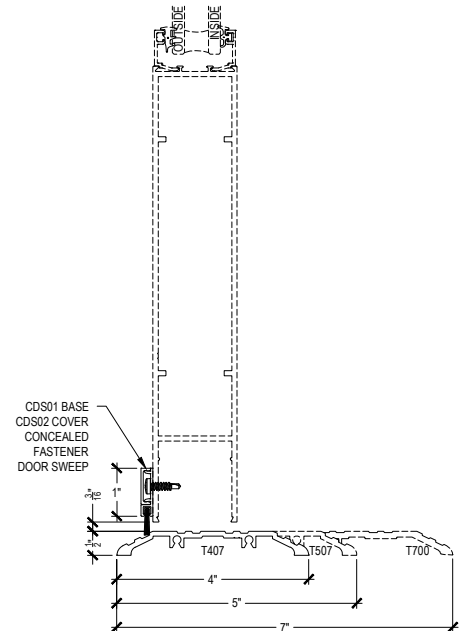

Scale: 3" = 1'-0"

SHEET 5 OF 7

DOOR HEADER
CONCEALED CLOSER
@ PUNCHED OPENING

11-1

X-X NON-SPANDREL DETAIL

X-X SPANDREL DETAIL

DOOR HEADER
SURFACE CLOSER
@ PUNCHED OPENING

11-2

Scale: 3" = 1'-0"

SHEET 7 OF 7

7-2

8-2

9-3

11-4

10-4

NOTE: SEE PARTS ID SHEETS FOR "F" & "T" ANCHOR PARTS NUMBERS TO EACH VERTICAL.