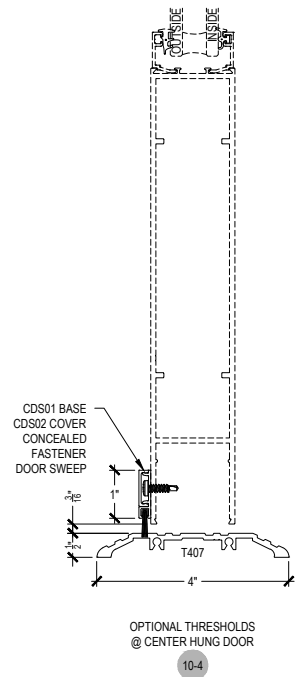

Function: Curtain Wall

Detail: Corners

Scale: 3" = 1'-0"

SHEET 3 OF 7

NOTE:
SEE PARTS ID SHEETS FOR "F"
& "T" ANCHOR PARTS
NUMBERS TO EACH VERTICAL

Offset Glazed

Side Load

Thermal

OPTIONAL THRESHOLDS
@ OFFSET HUNG DOOR

10-1

10-2

10-3

NOTE:
SEE PARTS ID SHEETS FOR "F"
& "T" ANCHOR PARTS
NUMBERS TO EACH VERTICAL.

NOTE:
FOR ALL DOOR OPTIONS SEE
THE ENTRANCE SECTION OF
ARCADIA, INC. WEBSITE.

Scale: 3" = 1'-0"

SHEET 7 OF 7

7-2

8-2

9-3

11-4

10-4

NOTE: SEE PARTS ID SHEETS FOR "F" & "T" ANCHOR PARTS NUMBERS TO EACH VERTICAL.