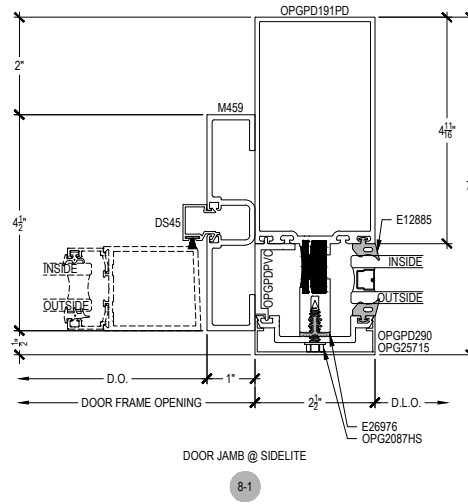

Function: Curtain Wall

Detail: Corners

Scale: 3" = 1'-0"

SHEET 3 OF 7

NOTE:
SEE PARTS ID SHEETS FOR "F"
& "T" ANCHOR PARTS
NUMBERS TO EACH VERTICAL

Offset Glazed

Side Load

Thermal

PDX500 (OPG2900XT) Series

Description: 2 1/2" x 7" Glazed for 1" Glass

Function: Curtain Wall

Detail: Offset Hung Doors

Scale: 3" = 1'-0"

SHEET 4 OF 7

NOTE: SEE PARTS ID SHEETS FOR "F" & "T" ANCHOR PARTS NUMBERS TO EACH VERTICAL.

Scale: 3" = 1'-0"

SHEET 7 OF 7

7-2

8-2

9-3

11-4

10-4

NOTE: SEE PARTS ID SHEETS FOR "F" & "T" ANCHOR PARTS NUMBERS TO EACH VERTICAL.