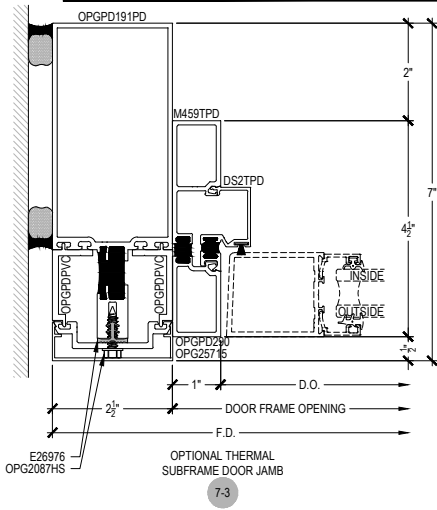

OPTIONAL THRESHOLDS
@ OFFSET HUNG DOOR

10-1

10-2

10-3

NOTE:
SEE PARTS ID SHEETS FOR "F"
& "T" ANCHOR PARTS
NUMBERS TO EACH VERTICAL.

NOTE:
FOR ALL DOOR OPTIONS SEE
THE ENTRANCE SECTION OF
ARCADIA, INC. WEBSITE.

PDX500 (OPG2900XT) Series

Description: 2 1/2" x 7" Glazed for 1" Glass

Function: Curtain Wall

Detail: Offset Hung Doors & Options

Scale: 3" = 1'-0"

SHEET 6 OF 7

NOTE: SEE PARTS ID SHEETS FOR "F" & "T" ANCHOR PARTS NUMBERS TO EACH VERTICAL.

Scale: 3" = 1'-0"

SHEET 7 OF 7

7-2

8-2

9-3

11-4

10-4

NOTE: SEE PARTS ID SHEETS FOR "F" & "T" ANCHOR PARTS NUMBERS TO EACH VERTICAL.