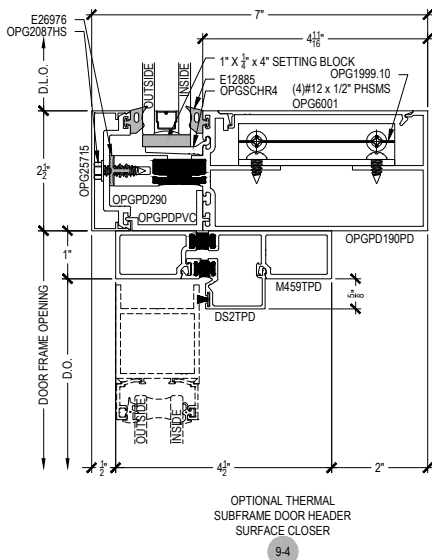

PDX500 (OPG2900XT) Series

Description: 2 1/2" x 7" Glazed for 1" Glass

Function: Curtain Wall

Detail: Offset Hung Doors & Options

Scale: 3" = 1'-0"

SHEET 6 OF 7

NOTE: SEE PARTS ID SHEETS FOR "F" & "T" ANCHOR PARTS NUMBERS TO EACH VERTICAL.

Scale: 3" = 1'-0"

SHEET 7 OF 7

7-2

8-2

9-3

11-4

10-4

NOTE: SEE PARTS ID SHEETS FOR "F" & "T" ANCHOR PARTS NUMBERS TO EACH VERTICAL.