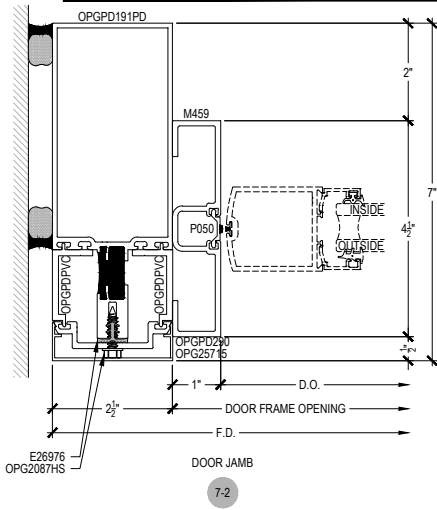

OPTIONAL THRESHOLDS
@ OFFSET HUNG DOOR

10-1

10-2

10-3

NOTE:
SEE PARTS ID SHEETS FOR "F"
& "T" ANCHOR PARTS
NUMBERS TO EACH VERTICAL.

NOTE:
FOR ALL DOOR OPTIONS SEE
THE ENTRANCE SECTION OF
ARCADIA, INC. WEBSITE.

PDX500 (OPG2900XT) Series

Description: 2 1/2" x 7" Glazed for 1" Glass

Function: Curtain Wall

Detail: Offset Hung Doors & Options

Scale: 3" = 1'-0"

SHEET 6 OF 7

NOTE: SEE PARTS ID SHEETS FOR "F" & "T" ANCHOR PARTS NUMBERS TO EACH VERTICAL.

NOTE: FOR ALL DOOR OPTIONS SEE THE ENTRANCE SECTION OF ARCADIA, INC. WEBSITE.

Offset Glazed

Side Load

Thermal

PDX500 (OPG2900XT) Series

Description: 2 1/2" x 7" Glazed for 1" Glass

Function: Curtain Wall

Detail: Center Hung Doors

Scale: 3" = 1'-0"

SHEET 7 OF 7

7-2

8-2

9-3

11-4

10-4

NOTE: SEE PARTS ID SHEETS FOR "F" & "T" ANCHOR PARTS NUMBERS TO EACH VERTICAL.