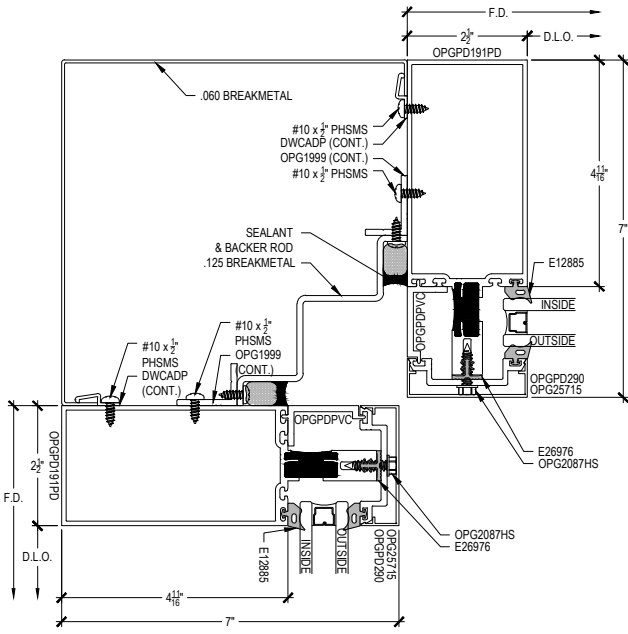

SHEET 1 OF 7

Offset Glazed

Side Load

Thermal

PDX500 (OPG2900XT) Series

Description: 2 1/2" x 7" Glazed for 1" Glass

Function: Curtain Wall

Detail: Verticals, Jamb

Scale: 3" = 1'-0"

SHEET 2 OF 7

NOTE:
SEE PARTS ID SHEETS FOR "F"
& "T" ANCHOR PARTS
NUMBERS TO EACH VERTICAL

Offset Glazed

Side Load

Thermal

PDX500 (OPG2900XT) Series

Description: 2 1/2" x 7" Glazed for 1" Glass

Function: Curtain Wall

Detail: Corners

Scale: 3" = 1'-0"

SHEET 3 OF 7

NOTE:
SEE PARTS ID SHEETS FOR "F"
& "T" ANCHOR PARTS
NUMBERS TO EACH VERTICAL

Offset Glazed

Side Load

Thermal

PDX500 (OPG2900XT) Series

Description: 2 1/2" x 7" Glazed for 1" Glass

Function: Curtain Wall

Detail: Offset Hung Doors

Scale: 3" = 1'-0"

SHEET 4 OF 7

NOTE: SEE PARTS ID SHEETS FOR "F" & "T" ANCHOR PARTS NUMBERS TO EACH VERTICAL.