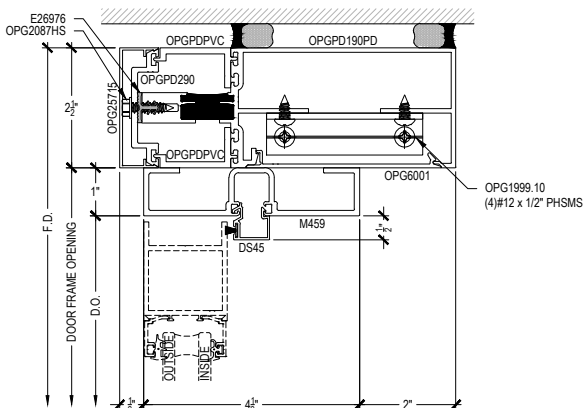

Scale: 3" = 1'-0"

SHEET 5 OF 7

DOOR HEADER
CONCEALED CLOSER
@ PUNCHED OPENING

11-1

X-X NON-SPANDREL DETAIL

X-X SPANDREL DETAIL

DOOR HEADER
SURFACE CLOSER
@ PUNCHED OPENING

11-2

OPTIONAL THRESHOLDS
@ OFFSET HUNG DOOR

10-1

10-2

10-3

NOTE:
SEE PARTS ID SHEETS FOR "F"
& "T" ANCHOR PARTS
NUMBERS TO EACH VERTICAL.

NOTE:
FOR ALL DOOR OPTIONS SEE
THE ENTRANCE SECTION OF
ARCADIA, INC. WEBSITE.

Scale: 3" = 1'-0"

SHEET 7 OF 7

7-2

8-2

9-3

11-4

10-4

NOTE: SEE PARTS ID SHEETS FOR "F" & "T" ANCHOR PARTS NUMBERS TO EACH VERTICAL.