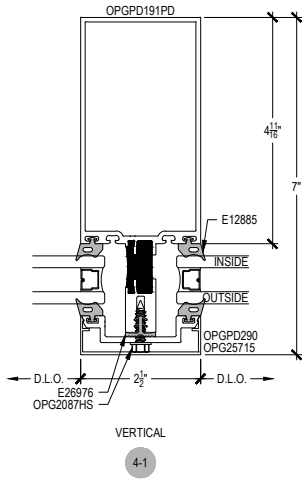

SHEET 1 OF 7

Offset Glazed

Side Load

Thermal

PDX500 (OPG2900XT) Series

Description: 2 1/2" x 7" Glazed for 1" Glass

Function: Curtain Wall

Detail: Verticals, Jamb

Scale: 3" = 1'-0"

SHEET 2 OF 7

NOTE:
SEE PARTS ID SHEETS FOR "F"
& "T" ANCHOR PARTS
NUMBERS TO EACH VERTICAL

Offset Glazed

Side Load

Thermal

PDX500 (OPG2900XT) Series

Description: 2 1/2" x 7" Glazed for 1" Glass

Function: Curtain Wall

Detail: Corners

Scale: 3" = 1'-0"

SHEET 3 OF 7

NOTE:
SEE PARTS ID SHEETS FOR "F"
& "T" ANCHOR PARTS
NUMBERS TO EACH VERTICAL

Offset Glazed

Side Load

Thermal

Scale: 3" = 1'-0"

SHEET 7 OF 7

7-2

8-2

9-3

11-4

10-4

NOTE: SEE PARTS ID SHEETS FOR "F" & "T" ANCHOR PARTS NUMBERS TO EACH VERTICAL.