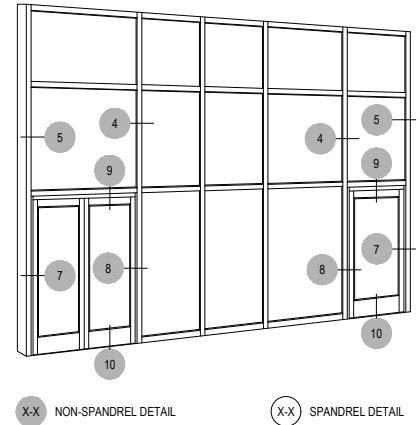

NOTE: FOR ALL DOOR OPTIONS SEE THE ENTRANCE SECTION OF ARCADIA, INC. WEBSITE.

Offset Glazed

Side Load

Thermal

PDX500 (OPG2900XT) Series

Description: 2 1/2" x 7" Glazed for 1" Glass

Function: Curtain Wall

Detail: Center Hung Doors

Scale: 3" = 1'-0"

SHEET 7 OF 7

7-2

8-2

9-3

11-4

10-4

NOTE: SEE PARTS ID SHEETS FOR "F" & "T" ANCHOR PARTS NUMBERS TO EACH VERTICAL.