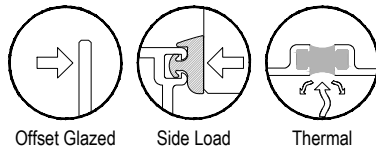

Offset Glazed

Side Load

Thermal

PDX500 (OPG2900XT) Series

Description: 2 1/2" x 7" Glazed for 1" Glass

Function: Curtain Wall

Detail: Center Hung Doors

Scale: 3" = 1'-0"

SHEET 7 OF 7