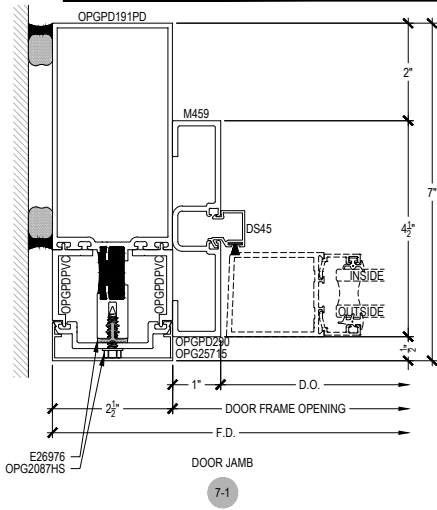

Function: Curtain Wall

Detail: Corners

Scale: 3" = 1'-0"

SHEET 3 OF 7

NOTE:
SEE PARTS ID SHEETS FOR "F"
& "T" ANCHOR PARTS
NUMBERS TO EACH VERTICAL

Offset Glazed

Side Load

Thermal

PDX500 (OPG2900XT) Series

Description: 2 1/2" x 7" Glazed for 1" Glass

Function: Curtain Wall

Detail: Offset Hung Doors

Scale: 3" = 1'-0"

SHEET 4 OF 7

NOTE: SEE PARTS ID SHEETS FOR "F" & "T" ANCHOR PARTS NUMBERS TO EACH VERTICAL.

NOTE: FOR ALL DOOR OPTIONS SEE THE ENTRANCE SECTION OF ARCADIA, INC. WEBSITE.

Offset Glazed

Side Load

Thermal

PDX500 (OPG2900XT) Series

Description: 2 1/2" x 7" Glazed for 1" Glass

Function: Curtain Wall

Detail: Offset Hung Doors