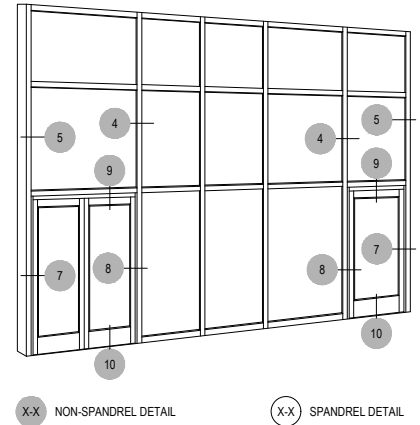

OPTIONAL THRESHOLDS
@ OFFSET HUNG DOOR

10-1

10-2

10-3

NOTE:
SEE PARTS ID SHEETS FOR "F"
& "T" ANCHOR PARTS
NUMBERS TO EACH VERTICAL.

NOTE:
FOR ALL DOOR OPTIONS SEE
THE ENTRANCE SECTION OF
ARCADIA, INC. WEBSITE.

PDX500 (OPG2900XT) Series

Description: 2 1/2" x 7" Glazed for 1" Glass

Function: Curtain Wall

Detail: Offset Hung Doors & Options

Scale: 3" = 1'-0"

SHEET 6 OF 7

NOTE: SEE PARTS ID SHEETS FOR "F" & "T" ANCHOR PARTS NUMBERS TO EACH VERTICAL.

NOTE: FOR ALL DOOR OPTIONS SEE THE ENTRANCE SECTION OF ARCADIA, INC. WEBSITE.

Offset Glazed

Side Load

Thermal

PDX500 (OPG2900XT) Series

Description: 2 1/2" x 7" Glazed for 1" Glass

Function: Curtain Wall

Detail: Center Hung Doors

Scale: 3" = 1'-0"

SHEET 7 OF 7

7-2

8-2

9-3

11-4

10-4

NOTE: SEE PARTS ID SHEETS FOR "F" & "T" ANCHOR PARTS NUMBERS TO EACH VERTICAL.