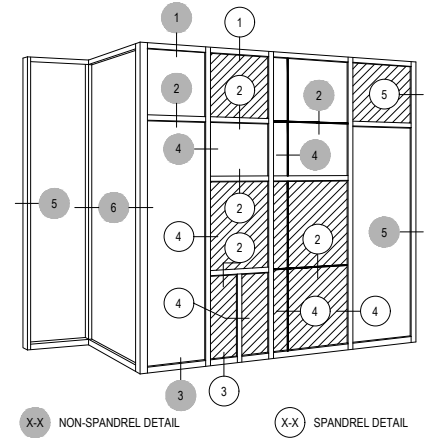

Offset Glazed

Side Load

Thermal

PDX500 (OPG2900XT) Series

Description: 2 1/2" x 7" Glazed for 1" Glass

Function: Curtain Wall

Detail: Heads, Horizontals, Sills

Scale: 3" = 1'-0"

SHEET 1 OF 7

Offset Glazed

Side Load

Thermal

PDX500 (OPG2900XT) Series

Description: 2 1/2" x 7" Glazed for 1" Glass

Function: Curtain Wall

Detail: Verticals, Jamb

Scale: 3" = 1'-0"

SHEET 2 OF 7

NOTE:
SEE PARTS ID SHEETS FOR "F"
& "T" ANCHOR PARTS
NUMBERS TO EACH VERTICAL

Offset Glazed

Side Load

Thermal

PDX500 (OPG2900XT) Series

Description: 2 1/2" x 7" Glazed for 1" Glass

Function: Curtain Wall

Detail: Corners

Scale: 3" = 1'-0"

SHEET 3 OF 7

NOTE:
SEE PARTS ID SHEETS FOR "F"
& "T" ANCHOR PARTS
NUMBERS TO EACH VERTICAL

Offset Glazed

Side Load

Thermal