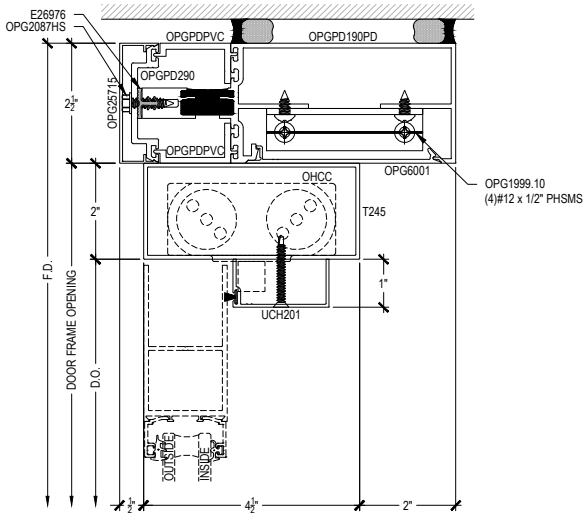

Function: Curtain Wall

Detail: Corners

Scale: 3" = 1'-0"

SHEET 3 OF 7

NOTE:
SEE PARTS ID SHEETS FOR "F"
& "T" ANCHOR PARTS
NUMBERS TO EACH VERTICAL

Offset Glazed

Side Load

Thermal

NOTE: FOR ALL DOOR OPTIONS SEE THE ENTRANCE SECTION OF ARCADIA, INC. WEBSITE.

Offset Glazed

Side Load

Thermal

PDX500 (OPG2900XT) Series

Description: 2 1/2" x 7" Glazed for 1" Glass

Function: Curtain Wall

Detail: Offset Hung Doors

Scale: 3" = 1'-0"

SHEET 5 OF 7

DOOR HEADER
CONCEALED CLOSER
@ PUNCHED OPENING

11-1

X-X NON-SPANDREL DETAIL

X-X SPANDREL DETAIL

DOOR HEADER
SURFACE CLOSER
@ PUNCHED OPENING

11-2

Scale: 3" = 1'-0"

SHEET 7 OF 7

7-2

8-2

9-3

11-4

10-4

NOTE: SEE PARTS ID SHEETS FOR "F" & "T" ANCHOR PARTS NUMBERS TO EACH VERTICAL.