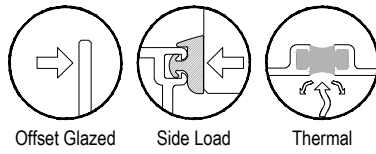

Offset Glazed

Side Load

Thermal

PDX500 (OPG2900XT) Series

Description: 2 1/2" x 7" Glazed for 1" Glass

Function: Curtain Wall

Detail: Heads, Horizontals, Sills

Scale: 3" = 1'-0"

SHEET 1 OF 7

Offset Glazed

Side Load

Thermal

PDX500 (OPG2900XT) Series

Description: 2 1/2" x 7" Glazed for 1" Glass

Function: Curtain Wall

Detail: Verticals, Jamb