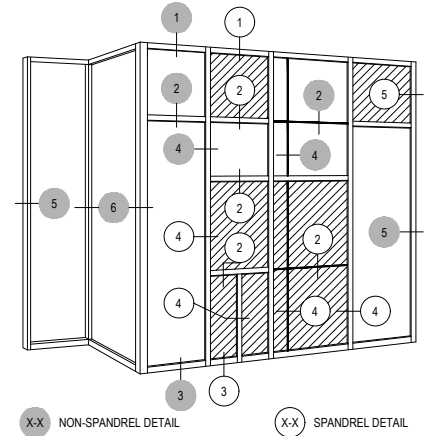

SHEET 1 OF 7

Offset Glazed

Side Load

Thermal

PDX500 (OPG2900XT) Series

Description: 2 1/2" x 7" Glazed for 1" Glass

Function: Curtain Wall

Detail: Verticals, Jamb

Scale: 3" = 1'-0"

SHEET 2 OF 7

NOTE:
SEE PARTS ID SHEETS FOR "F"
& "T" ANCHOR PARTS
NUMBERS TO EACH VERTICAL

Offset Glazed

Side Load

Thermal

PDX500 (OPG2900XT) Series

Description: 2 1/2" x 7" Glazed for 1" Glass

Function: Curtain Wall

Detail: Corners

Scale: 3" = 1'-0"

SHEET 3 OF 7

NOTE:
SEE PARTS ID SHEETS FOR "F"
& "T" ANCHOR PARTS
NUMBERS TO EACH VERTICAL

Offset Glazed

Side Load

Thermal

PDX500 (OPG2900XT) Series

Description: 2 1/2" x 7" Glazed for 1" Glass

Function: Curtain Wall

Detail: Offset Hung Doors

Scale: 3" = 1'-0"

SHEET 4 OF 7

NOTE: SEE PARTS ID SHEETS FOR "F" & "T" ANCHOR PARTS NUMBERS TO EACH VERTICAL.