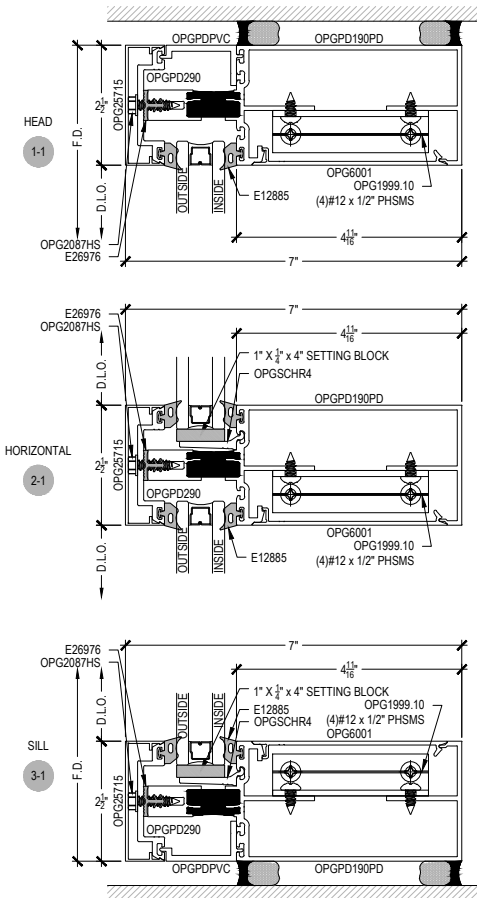

Offset Glazed

Side Load

Thermal

PDX500 (OPG2900XT) Series

Description: 2 1/2" x 7" Glazed for 1" Glass

Function: Curtain Wall

Detail: Heads, Horizontals, Sills

Scale: 3" = 1'-0"

SHEET 1 OF 7