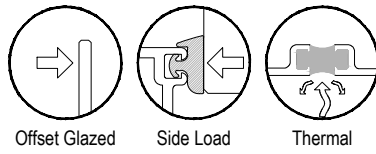

Offset Glazed

Side Load

Thermal

PDX500 (OPG2900XT) Series

Description: 2 1/2" x 7" Glazed for 1" Glass

Function: Curtain Wall

Detail: Offset Hung Doors

Scale: 3" = 1'-0"

SHEET 5 OF 7