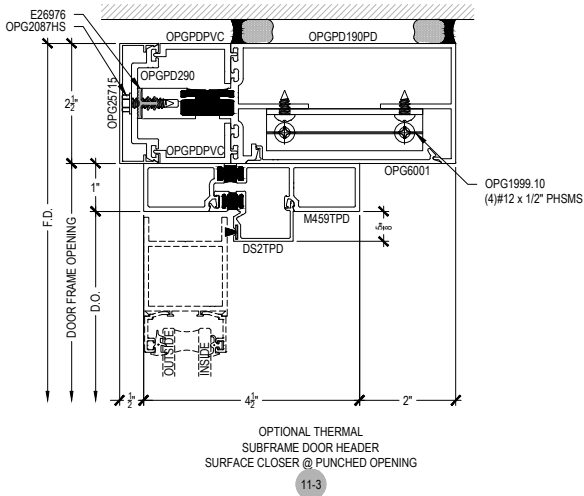

PDX500 (OPG2900XT) Series

Description: 2 1/2" x 7" Glazed for 1" Glass

Function: Curtain Wall

Detail: Offset Hung Doors & Options

Scale: 3" = 1'-0"

SHEET 6 OF 7

NOTE: SEE PARTS ID SHEETS FOR "F" & "T" ANCHOR PARTS NUMBERS TO EACH VERTICAL.

Scale: 3" = 1'-0"

SHEET 7 OF 7

7-2

8-2

9-3

11-4

10-4

NOTE: SEE PARTS ID SHEETS FOR "F" & "T" ANCHOR PARTS NUMBERS TO EACH VERTICAL.