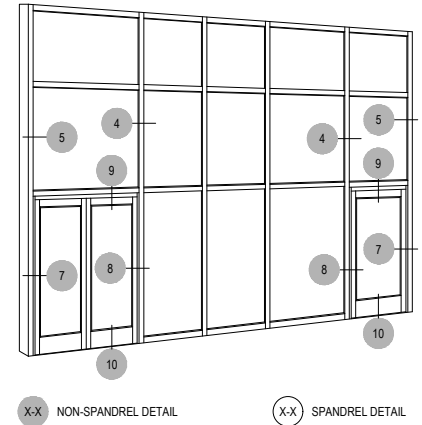

Function: Curtain Wall

Detail: Corners

Scale: 3" = 1'-0"

SHEET 3 OF 7

NOTE:
SEE PARTS ID SHEETS FOR "F"
& "T" ANCHOR PARTS
NUMBERS TO EACH VERTICAL

Offset Glazed

Side Load

Thermal

PDX500 (OPG2900XT) Series

Description: 2 1/2" x 7" Glazed for 1" Glass

Function: Curtain Wall

Detail: Offset Hung Doors

Scale: 3" = 1'-0"

SHEET 4 OF 7

NOTE: SEE PARTS ID SHEETS FOR "F" & "T" ANCHOR PARTS NUMBERS TO EACH VERTICAL.

NOTE: FOR ALL DOOR OPTIONS SEE THE ENTRANCE SECTION OF ARCADIA, INC. WEBSITE.

Offset Glazed

Side Load

Thermal

PDX500 (OPG2900XT) Series

Description: 2 1/2" x 7" Glazed for 1" Glass

Function: Curtain Wall

Detail: Offset Hung Doors

Scale: 3" = 1'-0"

SHEET 7 OF 7

7-2

8-2

9-3

11-4

10-4

NOTE: SEE PARTS ID SHEETS FOR "F" & "T" ANCHOR PARTS NUMBERS TO EACH VERTICAL.