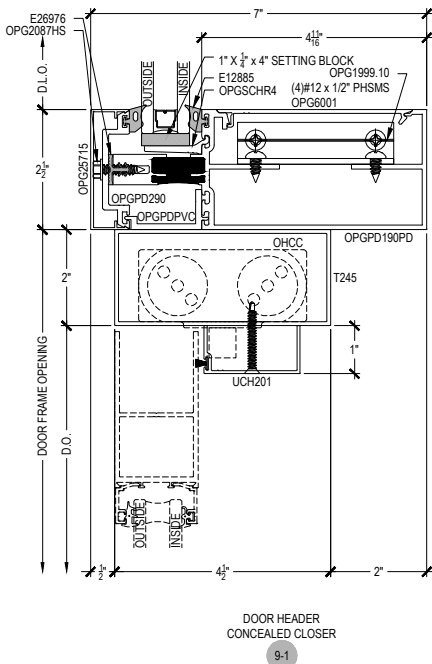

Function: Curtain Wall

Detail: Corners

Scale: 3" = 1'-0"

SHEET 3 OF 7

NOTE:
SEE PARTS ID SHEETS FOR "F"
& "T" ANCHOR PARTS
NUMBERS TO EACH VERTICAL

Offset Glazed

Side Load

Thermal

PDX500 (OPG2900XT) Series

Description: 2 1/2" x 7" Glazed for 1" Glass

Function: Curtain Wall

Detail: Offset Hung Doors

Scale: 3" = 1'-0"

SHEET 4 OF 7

NOTE: SEE PARTS ID SHEETS FOR "F" & "T" ANCHOR PARTS NUMBERS TO EACH VERTICAL.

Scale: 3" = 1'-0"

SHEET 7 OF 7

7-2

8-2

9-3

11-4

10-4

NOTE: SEE PARTS ID SHEETS FOR "F" & "T" ANCHOR PARTS NUMBERS TO EACH VERTICAL.