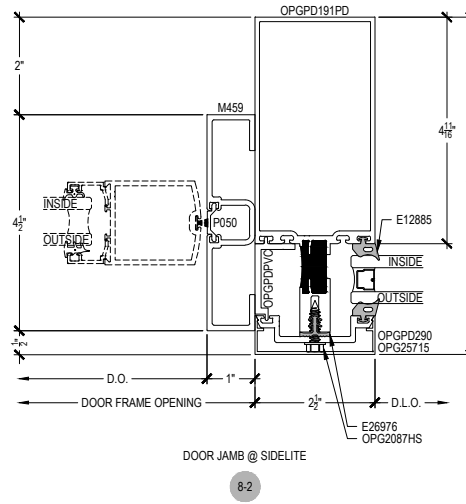

OPTIONAL THRESHOLDS
@ OFFSET HUNG DOOR

10-1

10-2

10-3

NOTE:
SEE PARTS ID SHEETS FOR "F"
& "T" ANCHOR PARTS
NUMBERS TO EACH VERTICAL.

NOTE:
FOR ALL DOOR OPTIONS SEE
THE ENTRANCE SECTION OF
ARCADIA, INC. WEBSITE.

PDX500 (OPG2900XT) Series

Description: 2 1/2" x 7" Glazed for 1" Glass

Function: Curtain Wall

Detail: Offset Hung Doors & Options

Scale: 3" = 1'-0"

SHEET 6 OF 7

NOTE: SEE PARTS ID SHEETS FOR "F" & "T" ANCHOR PARTS NUMBERS TO EACH VERTICAL.

NOTE: FOR ALL DOOR OPTIONS SEE THE ENTRANCE SECTION OF ARCADIA, INC. WEBSITE.

Offset Glazed

Side Load

Thermal

PDX500 (OPG2900XT) Series

Description: 2 1/2" x 7" Glazed for 1" Glass

Function: Curtain Wall

Detail: Center Hung Doors

Scale: 3" = 1'-0"

SHEET 7 OF 7

7-2

8-2

9-3

11-4

10-4

NOTE: SEE PARTS ID SHEETS FOR "F" & "T" ANCHOR PARTS NUMBERS TO EACH VERTICAL.