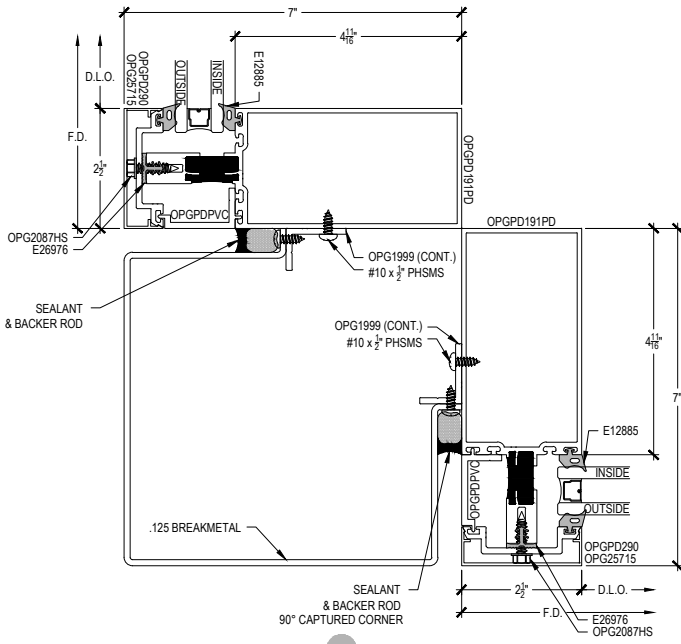

Scale: 3" = 1'-0"

SHEET 2 OF 7

NOTE:
SEE PARTS ID SHEETS FOR "F"
& "T" ANCHOR PARTS
NUMBERS TO EACH VERTICAL

Offset Glazed

Side Load

Thermal

PDX500 (OPG2900XT) Series

Description: 2 1/2" x 7" Glazed for 1" Glass

Function: Curtain Wall

Detail: Corners

Scale: 3" = 1'-0"

SHEET 3 OF 7

NOTE:
SEE PARTS ID SHEETS FOR "F"
& "T" ANCHOR PARTS
NUMBERS TO EACH VERTICAL

Offset Glazed

Side Load

Thermal

PDX500 (OPG2900XT) Series

Description: 2 1/2" x 7" Glazed for 1" Glass

Function: Curtain Wall

Detail: Offset Hung Doors

Scale: 3" = 1'-0"

SHEET 4 OF 7

NOTE: SEE PARTS ID SHEETS FOR "F" & "T" ANCHOR PARTS NUMBERS TO EACH VERTICAL.

Scale: 3" = 1'-0"

SHEET 7 OF 7

7-2

8-2

9-3

11-4

10-4

NOTE: SEE PARTS ID SHEETS FOR "F" & "T" ANCHOR PARTS NUMBERS TO EACH VERTICAL.