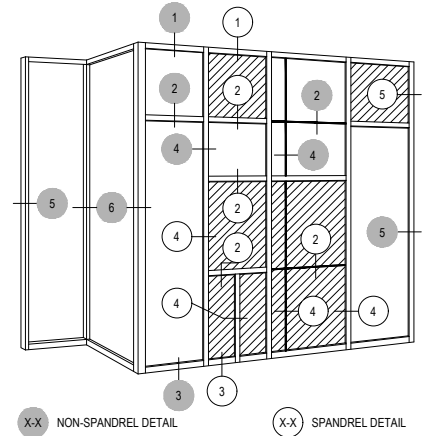

Offset Glazed

Side Load

Thermal

PDX500 (OPG2900XT) Series

Description: 2 1/2" x 7" Glazed for 1" Glass

Function: Curtain Wall

Detail: Heads, Horizontals, Sills

Scale: 3" = 1'-0"

SHEET 1 OF 7

Offset Glazed

Side Load

Thermal

PDX500 (OPG2900XT) Series

Description: 2 1/2" x 7" Glazed for 1" Glass

Function: Curtain Wall

Detail: Verticals, Jamb

Scale: 3" = 1'-0"

SHEET 2 OF 7

NOTE:
SEE PARTS ID SHEETS FOR "F"
& "T" ANCHOR PARTS
NUMBERS TO EACH VERTICAL

Offset Glazed

Side Load

Thermal

PDX500 (OPG2900XT) Series

Description: 2 1/2" x 7" Glazed for 1" Glass

Function: Curtain Wall

Detail: Corners

Scale: 3" = 1'-0"

SHEET 3 OF 7

NOTE:
SEE PARTS ID SHEETS FOR "F"
& "T" ANCHOR PARTS
NUMBERS TO EACH VERTICAL

Offset Glazed

Side Load

Thermal