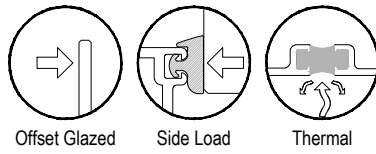

OPTIONAL THRESHOLDS
@ OFFSET HUNG DOOR

10-1

10-2

10-3

NOTE:
SEE PARTS ID SHEETS FOR "F"
& "T" ANCHOR PARTS
NUMBERS TO EACH VERTICAL.

NOTE:
FOR ALL DOOR OPTIONS SEE
THE ENTRANCE SECTION OF
ARCADIA, INC. WEBSITE.

PDX500 (OPG2900XT) Series

Description: 2 1/2" x 7" Glazed for 1" Glass

Function: Curtain Wall

Detail: Offset Hung Doors & Options

Scale: 3" = 1'-0"

SHEET 6 OF 7

NOTE: SEE PARTS ID SHEETS FOR "F" & "T" ANCHOR PARTS NUMBERS TO EACH VERTICAL.