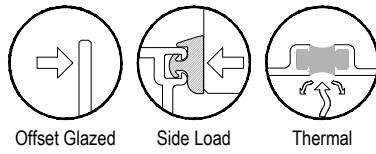

Scale: 3" = 1'-0"

SHEET 2 OF 7

NOTE:
SEE PARTS ID SHEETS FOR "F"
& "T" ANCHOR PARTS
NUMBERS TO EACH VERTICAL

Offset Glazed

Side Load

Thermal

PDX500 (OPG2900XT) Series

Description: 2 1/2" x 7" Glazed for 1" Glass

Function: Curtain Wall

Detail: Corners

Scale: 3" = 1'-0"

SHEET 3 OF 7

NOTE:
SEE PARTS ID SHEETS FOR "F"
& "T" ANCHOR PARTS
NUMBERS TO EACH VERTICAL

Offset Glazed

Side Load

Thermal

PDX500 (OPG2900XT) Series

Description: 2 1/2" x 7" Glazed for 1" Glass

Function: Curtain Wall

Detail: Offset Hung Doors

Scale: 3" = 1'-0"

SHEET 4 OF 7

NOTE: SEE PARTS ID SHEETS FOR "F" & "T" ANCHOR PARTS NUMBERS TO EACH VERTICAL.