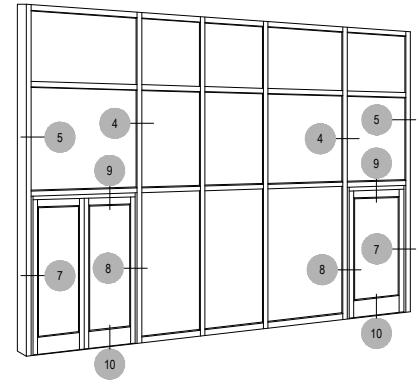

Function: Curtain Wall

Detail: Corners

Scale: 3" = 1'-0"

SHEET 3 OF 7

NOTE:
SEE PARTS ID SHEETS FOR "F"
& "T" ANCHOR PARTS
NUMBERS TO EACH VERTICAL

Offset Glazed

Side Load

Thermal

PDX500 (OPG2900XT) Series

Description: 2 1/2" x 7" Glazed for 1" Glass

Function: Curtain Wall

Detail: Offset Hung Doors

Scale: 3" = 1'-0"

SHEET 4 OF 7

NOTE: SEE PARTS ID SHEETS FOR "F" & "T" ANCHOR PARTS NUMBERS TO EACH VERTICAL.

NOTE: FOR ALL DOOR OPTIONS SEE THE ENTRANCE SECTION OF ARCADIA, INC. WEBSITE.

Offset Glazed

Side Load

Thermal

PDX500 (OPG2900XT) Series

Description: 2 1/2" x 7" Glazed for 1" Glass

Function: Curtain Wall

Detail: Offset Hung Doors

Scale: 3" = 1'-0"

SHEET 5 OF 7

DOOR HEADER
CONCEALED CLOSER
@ PUNCHED OPENING

11-1

X-X NON-SPANDREL DETAIL

X-X SPANDREL DETAIL

DOOR HEADER
SURFACE CLOSER
@ PUNCHED OPENING

11-2