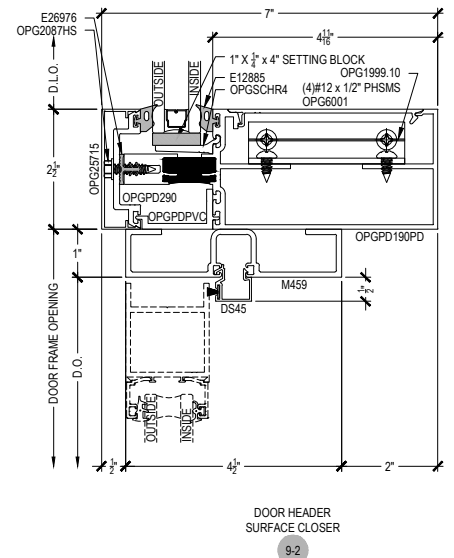

Function: Curtain Wall

Detail: Corners

Scale: 3" = 1'-0"

SHEET 3 OF 7

NOTE:
SEE PARTS ID SHEETS FOR "F"
& "T" ANCHOR PARTS
NUMBERS TO EACH VERTICAL

Offset Glazed

Side Load

Thermal

PDX500 (OPG2900XT) Series

Description: 2 1/2" x 7" Glazed for 1" Glass

Function: Curtain Wall

Detail: Offset Hung Doors

Scale: 3" = 1'-0"

SHEET 4 OF 7

NOTE: SEE PARTS ID SHEETS FOR "F" & "T" ANCHOR PARTS NUMBERS TO EACH VERTICAL.

Scale: 3" = 1'-0"

SHEET 7 OF 7

7-2

8-2

9-3

11-4

10-4

NOTE: SEE PARTS ID SHEETS FOR "F" & "T" ANCHOR PARTS NUMBERS TO EACH VERTICAL.