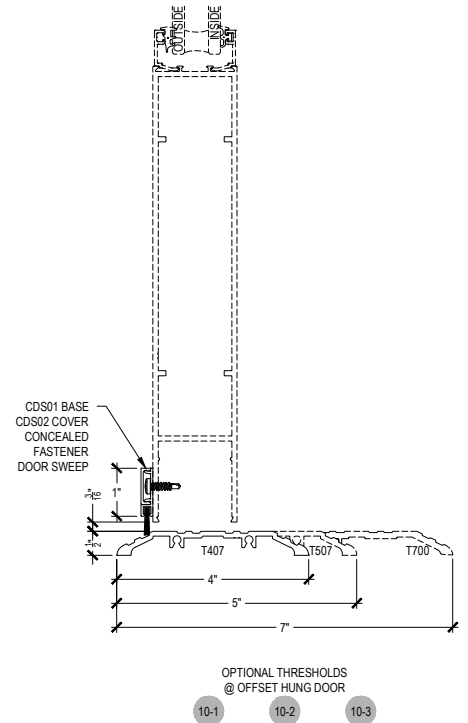

OPTIONAL THRESHOLDS
@ OFFSET HUNG DOOR

10-1

10-2

10-3

NOTE:
SEE PARTS ID SHEETS FOR "F"
& "T" ANCHOR PARTS
NUMBERS TO EACH VERTICAL.

NOTE:
FOR ALL DOOR OPTIONS SEE
THE ENTRANCE SECTION OF
ARCADIA, INC. WEBSITE.

PDX500 (OPG2900XT) Series

Description: 2 1/2" x 7" Glazed for 1" Glass

Function: Curtain Wall

Detail: Offset Hung Doors & Options

Scale: 3" = 1'-0"

SHEET 6 OF 7

NOTE: SEE PARTS ID SHEETS FOR "F" & "T" ANCHOR PARTS NUMBERS TO EACH VERTICAL.

Scale: 3" = 1'-0"

SHEET 7 OF 7

7-2

8-2

9-3

11-4

10-4

NOTE: SEE PARTS ID SHEETS FOR "F" & "T" ANCHOR PARTS NUMBERS TO EACH VERTICAL.