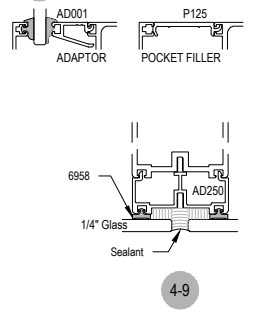

Offset Glazed

Side Load

AFG451 Series

Description: 2" X 4 1/2" Offset Glazed For 1" Glass

Function: Storefront

Detail: Horizontals

Scale: 3" = 1'-0"

Offset Glass

Side Load

AFG451 Series

Description: 2" X 4 1/2" Offset Glazed For 1" Glass

Function: Storefront

Detail: Verticals

Scale: 3" = 1'-0"

AFG451 Series

Description: 2" X 4 1/2" Offset Glazed For 1" Glass

Function: Storefront

Detail: Doors

Scale: 3" = 1'-0"

SHEET 3 OF 5

**CHECK FOR AVAILABILITY
PRIOR TO ORDERING**

**CHECK FOR AVAILABILITY
PRIOR TO ORDERING**