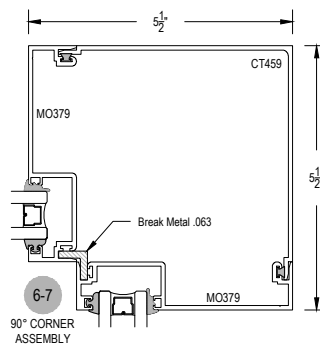

Offset Glazed

Side Load

AFG451 Series

Description: 2" X 4 1/2" Offset Glazed For 1" Glass

Function: Storefront

Detail: Horizontals

Scale: 3" = 1'-0"

Offset Glass

Side Load

AFG451 Series

Description: 2" X 4 1/2" Offset Glazed For 1" Glass

Function: Storefront

Detail: Verticals

Scale: 3" = 1'-0"

AFG451 Series

Description: 2" X 4 1/2" Offset Glazed For 1" Glass

Function: Storefront

Detail: Doors

Scale: 3" = 1'-0"

SHEET 3 OF 5

**CHECK FOR AVAILABILITY
PRIOR TO ORDERING**

**CHECK FOR AVAILABILITY
PRIOR TO ORDERING**