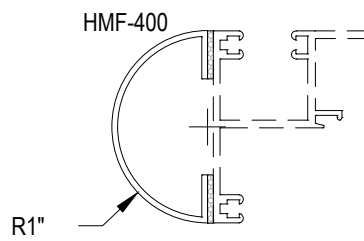

Offset Glazed

Side Load

AFG451 Series

Description: 2" X 4 1/2" Offset Glazed For 1" Glass

Function: Storefront

Detail: Horizontals

Scale: 3" = 1'-0"

Offset Glass

Side Load

AFG451 Series

Description: 2" X 4 1/2" Offset Glazed For 1" Glass

Function: Storefront

Detail: Verticals

Scale: 3" = 1'-0"

AFG451 Series

Description: 2" X 4 1/2" Offset Glazed For 1" Glass

Function: Storefront

Detail: Doors

Scale: 3" = 1'-0"

SHEET 3 OF 5

**CHECK FOR AVAILABILITY
PRIOR TO ORDERING**

**CHECK FOR AVAILABILITY
PRIOR TO ORDERING**