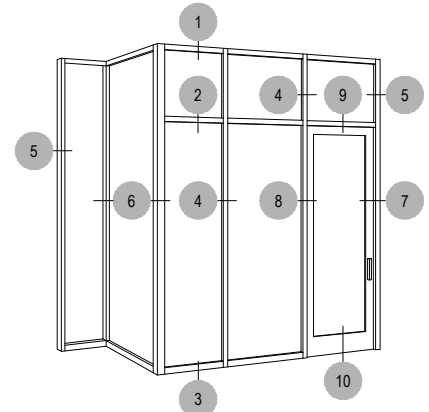

Offset Glazed

Side Load

AFG451 Series

Description: 2" X 4 1/2" Offset Glazed For 1" Glass

Function: Storefront

Detail: Horizontals

Scale: 3" = 1'-0"

Offset Glass

Side Load

AFG451 Series

Description: 2" X 4 1/2" Offset Glazed For 1" Glass

Function: Storefront

Detail: Verticals

Scale: 3" = 1'-0"

AFG451 Series

Description: 2" X 4 1/2" Offset Glazed For 1" Glass

Function: Storefront

Detail: Doors

Scale: 3" = 1'-0"

SHEET 3 OF 5

**CHECK FOR AVAILABILITY
PRIOR TO ORDERING**

**CHECK FOR AVAILABILITY
PRIOR TO ORDERING**