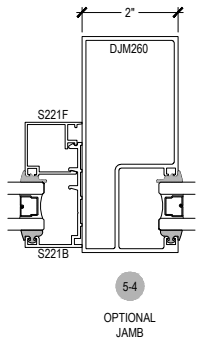

Offset Glazed

Side Load

AFG451 Series

Description: 2" X 4 1/2" Offset Glazed For 1" Glass

Function: Storefront

Detail: Horizontals

Scale: 3" = 1'-0"

Offset Glass

Side Load

AFG451 Series

Description: 2" X 4 1/2" Offset Glazed For 1" Glass

Function: Storefront

Detail: Verticals

Scale: 3" = 1'-0"

AFG451 Series

Description: 2" X 4 1/2" Offset Glazed For 1" Glass

Function: Storefront

Detail: Doors

Scale: 3" = 1'-0"

SHEET 3 OF 5

**CHECK FOR AVAILABILITY
PRIOR TO ORDERING**

**CHECK FOR AVAILABILITY
PRIOR TO ORDERING**