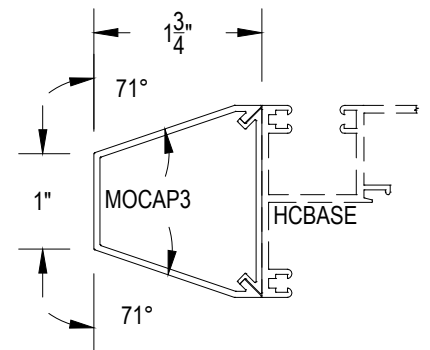

Offset Glazed

Side Load

AFG451 Series

Description: 2" X 4 1/2" Offset Glazed For 1" Glass

Function: Storefront

Detail: Horizontals

Scale: 3" = 1'-0"

Offset Glass

Side Load

AFG451 Series

Description: 2" X 4 1/2" Offset Glazed For 1" Glass

Function: Storefront

Detail: Verticals

Scale: 3" = 1'-0"

AFG451 Series

Description: 2" X 4 1/2" Offset Glazed For 1" Glass

Function: Storefront

Detail: Doors

Scale: 3" = 1'-0"

SHEET 3 OF 5

**CHECK FOR AVAILABILITY
PRIOR TO ORDERING**

**CHECK FOR AVAILABILITY
PRIOR TO ORDERING**