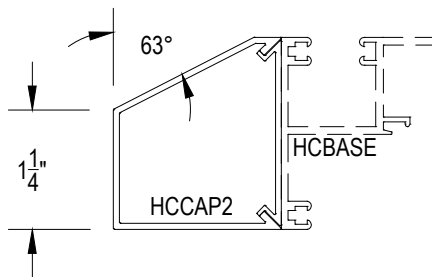

Offset Glazed

Side Load

AFG451 Series

Description: 2" X 4 1/2" Offset Glazed For 1" Glass

Function: Storefront

Detail: Horizontals

Scale: 3" = 1'-0"

Offset Glass

Side Load

AFG451 Series

Description: 2" X 4 1/2" Offset Glazed For 1" Glass

Function: Storefront

Detail: Verticals

Scale: 3" = 1'-0"

AFG451 Series

Description: 2" X 4 1/2" Offset Glazed For 1" Glass

Function: Storefront

Detail: Doors

Scale: 3" = 1'-0"

SHEET 3 OF 5

**CHECK FOR AVAILABILITY
PRIOR TO ORDERING**

**CHECK FOR AVAILABILITY
PRIOR TO ORDERING**