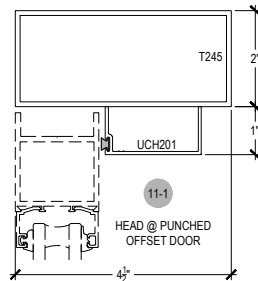

Offset Glazed

Side Load

AFG451 Series

Description: 2" X 4 1/2" Offset Glazed For 1" Glass

Function: Storefront

Detail: Horizontals

Scale: 3" = 1'-0"

Offset Glass

Side Load

AFG451 Series

Description: 2" X 4 1/2" Offset Glazed For 1" Glass

Function: Storefront

Detail: Verticals

Scale: 3" = 1'-0"

AFG451 Series

Description: 2" X 4 1/2" Offset Glazed For 1" Glass

Function: Storefront

Detail: Doors

Scale: 3" = 1'-0"

SHEET 3 OF 5

**CHECK FOR AVAILABILITY
PRIOR TO ORDERING**

**CHECK FOR AVAILABILITY
PRIOR TO ORDERING**