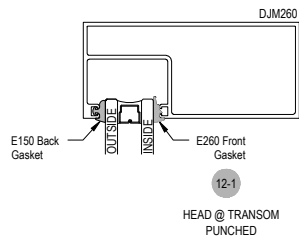

Offset Glazed

Side Load

AFG451 Series

Description: 2" X 4 1/2" Offset Glazed For 1" Glass

Function: Storefront

Detail: Horizontals

Scale: 3" = 1'-0"

Offset Glass

Side Load

AFG451 Series

Description: 2" X 4 1/2" Offset Glazed For 1" Glass

Function: Storefront

Detail: Verticals

Scale: 3" = 1'-0"

AFG451 Series

Description: 2" X 4 1/2" Offset Glazed For 1" Glass

Function: Storefront

Detail: Doors

Scale: 3" = 1'-0"

SHEET 3 OF 5

**CHECK FOR AVAILABILITY
PRIOR TO ORDERING**

**CHECK FOR AVAILABILITY
PRIOR TO ORDERING**