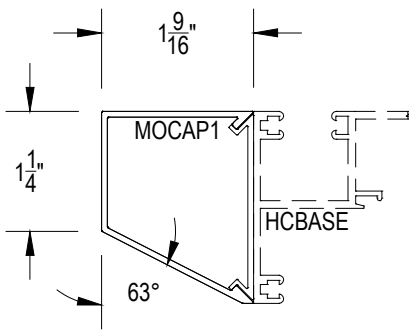

Offset Glazed

Side Load

AFG451 Series

Description: 2" X 4 1/2" Offset Glazed For 1" Glass

Function: Storefront

Detail: Horizontals

Scale: 3" = 1'-0"

Offset Glass

Side Load

AFG451 Series

Description: 2" X 4 1/2" Offset Glazed For 1" Glass

Function: Storefront

Detail: Verticals

Scale: 3" = 1'-0"

AFG451 Series

Description: 2" X 4 1/2" Offset Glazed For 1" Glass

Function: Storefront

Detail: Doors

Scale: 3" = 1'-0"

SHEET 3 OF 5

**CHECK FOR AVAILABILITY
PRIOR TO ORDERING**

**CHECK FOR AVAILABILITY
PRIOR TO ORDERING**