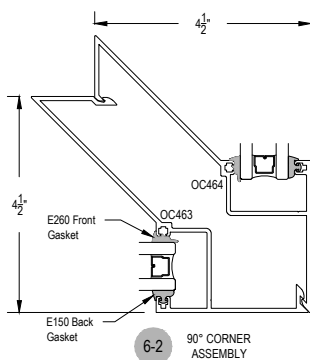

Offset Glazed

Side Load

AFG451 Series

Description: 2" X 4 1/2" Offset Glazed For 1" Glass

Function: Storefront

Detail: Horizontals

Scale: 3" = 1'-0"

Offset Glass

Side Load

AFG451 Series

Description: 2" X 4 1/2" Offset Glazed For 1" Glass

Function: Storefront

Detail: Verticals

Scale: 3" = 1'-0"

AFG451 Series

Description: 2" X 4 1/2" Offset Glazed For 1" Glass

Function: Storefront

Detail: Doors

Scale: 3" = 1'-0"

SHEET 3 OF 5

**CHECK FOR AVAILABILITY
PRIOR TO ORDERING**

**CHECK FOR AVAILABILITY
PRIOR TO ORDERING**