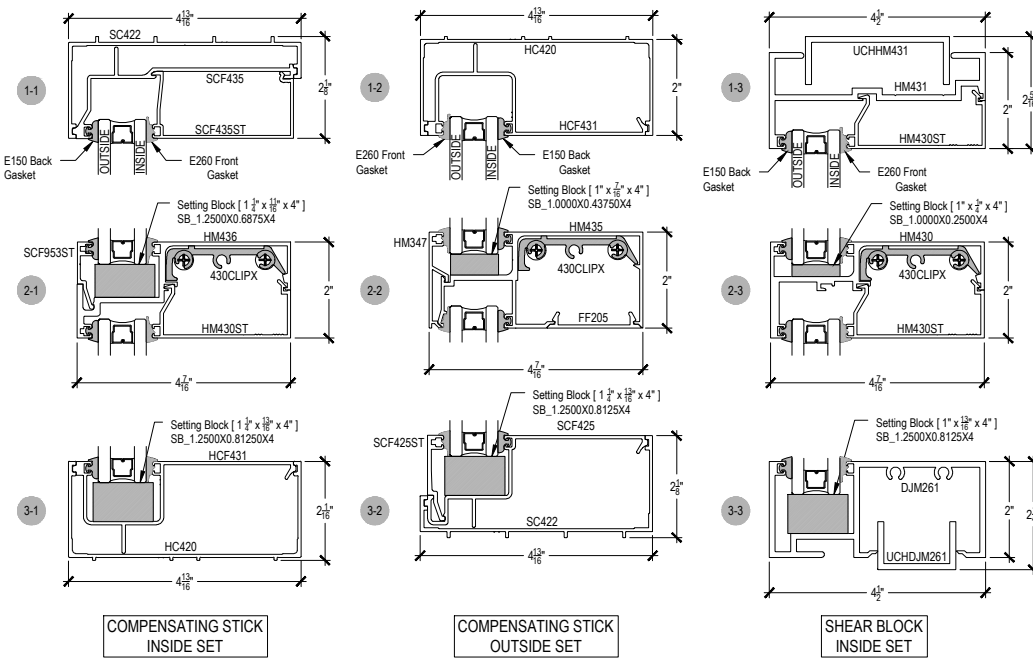

Offset Glazed

Side Load

AFG451 Series

Description: 2" X 4 1/2" Offset Glazed For 1" Glass

Function: Storefront

Detail: Horizontals

Scale: 3" = 1'-0"

Offset Glass

Side Load

AFG451 Series

Description: 2" X 4 1/2" Offset Glazed For 1" Glass

Function: Storefront

Detail: Verticals

Scale: 3" = 1'-0"

AFG451 Series

Description: 2" X 4 1/2" Offset Glazed For 1" Glass

Function: Storefront

Detail: Doors

Scale: 3" = 1'-0"

SHEET 3 OF 5

**CHECK FOR AVAILABILITY
PRIOR TO ORDERING**

**CHECK FOR AVAILABILITY
PRIOR TO ORDERING**