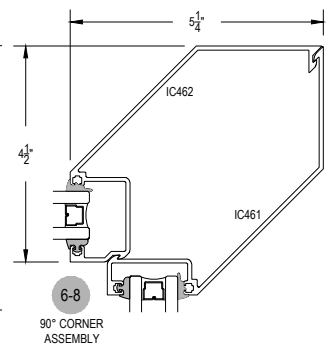

Offset Glazed

Side Load

AFG451 Series

Description: 2" X 4 1/2" Offset Glazed For 1" Glass

Function: Storefront

Detail: Horizontals

Scale: 3" = 1'-0"

Offset Glass

Side Load

AFG451 Series

Description: 2" X 4 1/2" Offset Glazed For 1" Glass

Function: Storefront

Detail: Verticals

Scale: 3" = 1'-0"

AFG451 Series

Description: 2" X 4 1/2" Offset Glazed For 1" Glass

Function: Storefront

Detail: Doors

Scale: 3" = 1'-0"

SHEET 3 OF 5

**CHECK FOR AVAILABILITY
PRIOR TO ORDERING**

**CHECK FOR AVAILABILITY
PRIOR TO ORDERING**