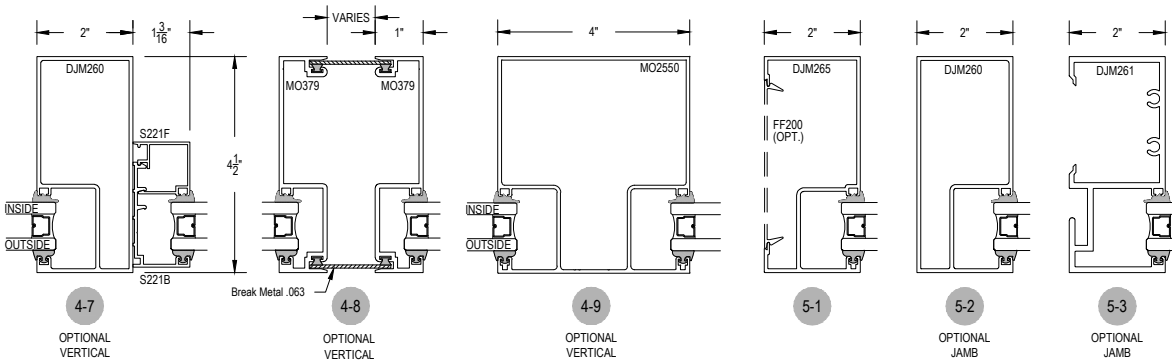

Offset Glazed

Side Load

AFG451 Series

Description: 2" X 4 1/2" Offset Glazed For 1" Glass

Function: Storefront

Detail: Horizontals

Scale: 3" = 1'-0"

Offset Glass

Side Load

AFG451 Series

Description: 2" X 4 1/2" Offset Glazed For 1" Glass

Function: Storefront

Detail: Verticals

Scale: 3" = 1'-0"

AFG451 Series

Description: 2" X 4 1/2" Offset Glazed For 1" Glass

Function: Storefront

Detail: Doors

Scale: 3" = 1'-0"

SHEET 3 OF 5

**CHECK FOR AVAILABILITY
PRIOR TO ORDERING**

**CHECK FOR AVAILABILITY
PRIOR TO ORDERING**