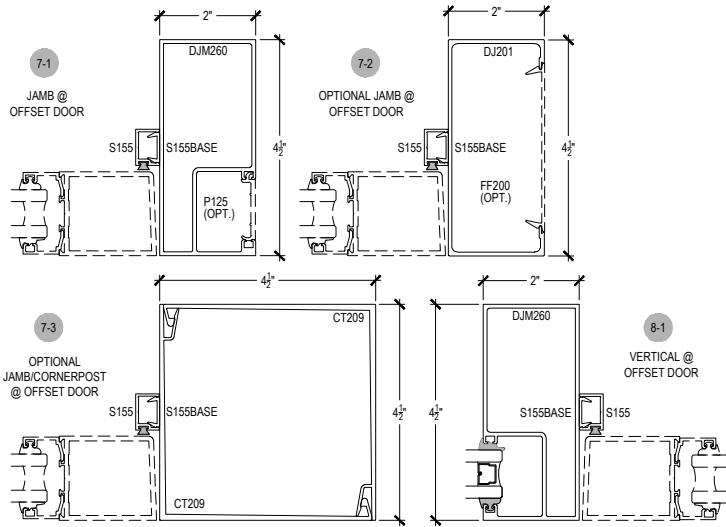

Offset Glazed

Side Load

AFG451 Series

Description: 2" X 4 1/2" Offset Glazed For 1" Glass

Function: Storefront

Detail: Horizontals

Scale: 3" = 1'-0"

Offset Glass

Side Load

AFG451 Series

Description: 2" X 4 1/2" Offset Glazed For 1" Glass

Function: Storefront

Detail: Verticals

Scale: 3" = 1'-0"

AFG451 Series

Description: 2" X 4 1/2" Offset Glazed For 1" Glass

Function: Storefront

Detail: Doors

Scale: 3" = 1'-0"

SHEET 3 OF 5

**CHECK FOR AVAILABILITY
PRIOR TO ORDERING**

**CHECK FOR AVAILABILITY
PRIOR TO ORDERING**