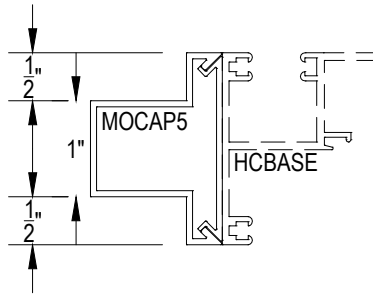

Offset Glazed

Side Load

AFG451 Series

Description: 2" X 4 1/2" Offset Glazed For 1" Glass

Function: Storefront

Detail: Horizontals

Scale: 3" = 1'-0"

Offset Glass

Side Load

AFG451 Series

Description: 2" X 4 1/2" Offset Glazed For 1" Glass

Function: Storefront

Detail: Verticals

Scale: 3" = 1'-0"

AFG451 Series

Description: 2" X 4 1/2" Offset Glazed For 1" Glass

Function: Storefront

Detail: Doors

Scale: 3" = 1'-0"

SHEET 3 OF 5

**CHECK FOR AVAILABILITY
PRIOR TO ORDERING**

**CHECK FOR AVAILABILITY
PRIOR TO ORDERING**