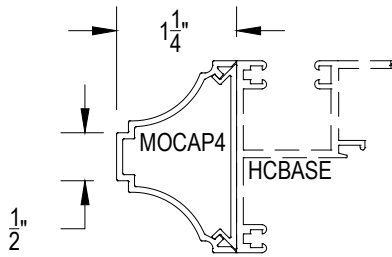

Offset Glazed

Side Load

AFG451 Series

Description: 2" X 4 1/2" Offset Glazed For 1" Glass

Function: Storefront

Detail: Horizontals

Scale: 3" = 1'-0"

Offset Glass

Side Load

AFG451 Series

Description: 2" X 4 1/2" Offset Glazed For 1" Glass

Function: Storefront

Detail: Verticals

Scale: 3" = 1'-0"

AFG451 Series

Description: 2" X 4 1/2" Offset Glazed For 1" Glass

Function: Storefront

Detail: Doors

Scale: 3" = 1'-0"

SHEET 3 OF 5

**CHECK FOR AVAILABILITY
PRIOR TO ORDERING**

**CHECK FOR AVAILABILITY
PRIOR TO ORDERING**