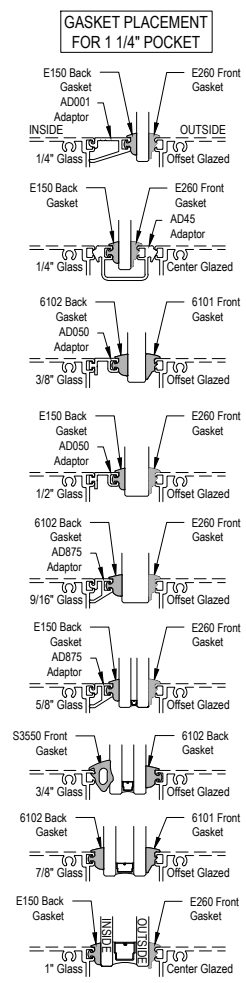

Offset Glazed

Side Load

AFG451 Series

Description: 2" X 4 1/2" Offset Glazed For 1" Glass

Function: Storefront

Detail: Horizontals

Scale: 3" = 1'-0"

Offset Glass

Side Load

AFG451 Series

Description: 2" X 4 1/2" Offset Glazed For 1" Glass

Function: Storefront

Detail: Verticals

Scale: 3" = 1'-0"

AFG451 Series

Description: 2" X 4 1/2" Offset Glazed For 1" Glass

Function: Storefront

Detail: Doors

Scale: 3" = 1'-0"

SHEET 3 OF 5

**CHECK FOR AVAILABILITY
PRIOR TO ORDERING**

**CHECK FOR AVAILABILITY
PRIOR TO ORDERING**