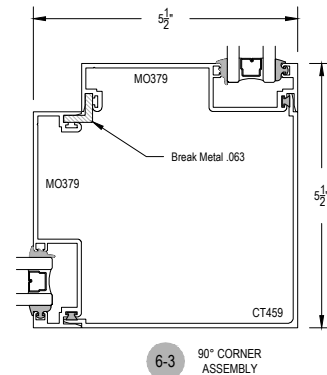

Offset Glazed

Side Load

AFG451 Series

Description: 2" X 4 1/2" Offset Glazed For 1" Glass

Function: Storefront

Detail: Horizontals

Scale: 3" = 1'-0"

Offset Glass

Side Load

AFG451 Series

Description: 2" X 4 1/2" Offset Glazed For 1" Glass

Function: Storefront

Detail: Verticals

Scale: 3" = 1'-0"

AFG451 Series

Description: 2" X 4 1/2" Offset Glazed For 1" Glass

Function: Storefront

Detail: Doors

Scale: 3" = 1'-0"

SHEET 3 OF 5

**CHECK FOR AVAILABILITY
PRIOR TO ORDERING**

**CHECK FOR AVAILABILITY
PRIOR TO ORDERING**