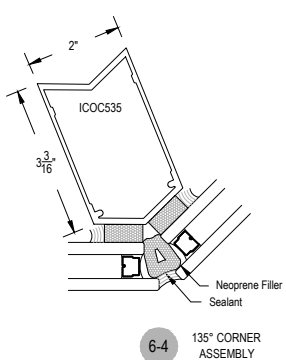

Offset Glazed

Side Load

AFG451 Series

Description: 2" X 4 1/2" Offset Glazed For 1" Glass

Function: Storefront

Detail: Horizontals

Scale: 3" = 1'-0"

Offset Glass

Side Load

AFG451 Series

Description: 2" X 4 1/2" Offset Glazed For 1" Glass

Function: Storefront

Detail: Verticals

Scale: 3" = 1'-0"

AFG451 Series

Description: 2" X 4 1/2" Offset Glazed For 1" Glass

Function: Storefront

Detail: Doors

Scale: 3" = 1'-0"

SHEET 3 OF 5

**CHECK FOR AVAILABILITY
PRIOR TO ORDERING**

**CHECK FOR AVAILABILITY
PRIOR TO ORDERING**