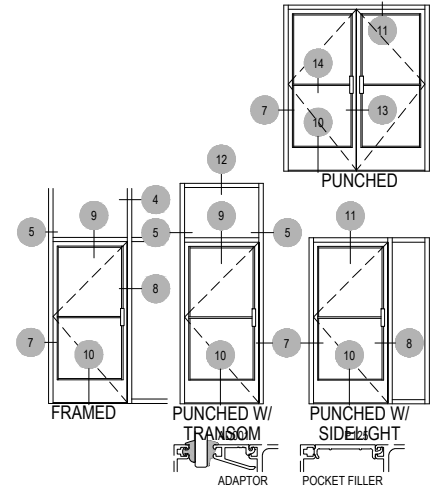

Offset Glazed

Side Load

AFG451 Series

Description: 2" X 4 1/2" Offset Glazed For 1" Glass

Function: Storefront

Detail: Horizontals

Scale: 3" = 1'-0"

Offset Glass

Side Load

AFG451 Series

Description: 2" X 4 1/2" Offset Glazed For 1" Glass

Function: Storefront

Detail: Verticals

Scale: 3" = 1'-0"

AFG451 Series

Description: 2" X 4 1/2" Offset Glazed For 1" Glass

Function: Storefront

Detail: Doors

Scale: 3" = 1'-0"

SHEET 3 OF 5

**CHECK FOR AVAILABILITY
PRIOR TO ORDERING**

**CHECK FOR AVAILABILITY
PRIOR TO ORDERING**