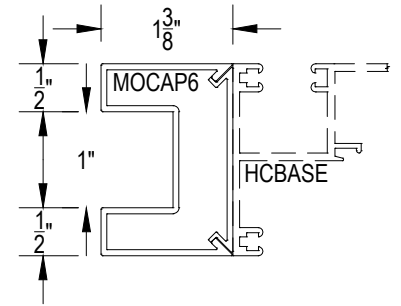

Offset Glazed

Side Load

AFG451 Series

Description: 2" X 4 1/2" Offset Glazed For 1" Glass

Function: Storefront

Detail: Horizontals

Scale: 3" = 1'-0"

Offset Glass

Side Load

AFG451 Series

Description: 2" X 4 1/2" Offset Glazed For 1" Glass

Function: Storefront

Detail: Verticals

Scale: 3" = 1'-0"

AFG451 Series

Description: 2" X 4 1/2" Offset Glazed For 1" Glass

Function: Storefront

Detail: Doors

Scale: 3" = 1'-0"

SHEET 3 OF 5

**CHECK FOR AVAILABILITY
PRIOR TO ORDERING**

**CHECK FOR AVAILABILITY
PRIOR TO ORDERING**