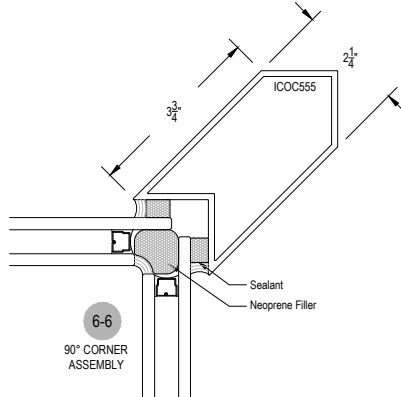

Offset Glazed

Side Load

AFG451 Series

Description: 2" X 4 1/2" Offset Glazed For 1" Glass

Function: Storefront

Detail: Horizontals

Scale: 3" = 1'-0"

Offset Glass

Side Load

AFG451 Series

Description: 2" X 4 1/2" Offset Glazed For 1" Glass

Function: Storefront

Detail: Verticals

Scale: 3" = 1'-0"

AFG451 Series

Description: 2" X 4 1/2" Offset Glazed For 1" Glass

Function: Storefront

Detail: Doors

Scale: 3" = 1'-0"

SHEET 3 OF 5

**CHECK FOR AVAILABILITY
PRIOR TO ORDERING**

**CHECK FOR AVAILABILITY
PRIOR TO ORDERING**