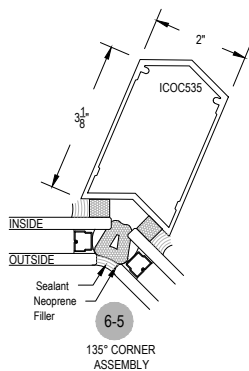

Offset Glazed

Side Load

AFG451 Series

Description: 2" X 4 1/2" Offset Glazed For 1" Glass

Function: Storefront

Detail: Horizontals

Scale: 3" = 1'-0"

Offset Glass

Side Load

AFG451 Series

Description: 2" X 4 1/2" Offset Glazed For 1" Glass

Function: Storefront

Detail: Verticals

Scale: 3" = 1'-0"

AFG451 Series

Description: 2" X 4 1/2" Offset Glazed For 1" Glass

Function: Storefront

Detail: Doors

Scale: 3" = 1'-0"

SHEET 3 OF 5

**CHECK FOR AVAILABILITY
PRIOR TO ORDERING**

**CHECK FOR AVAILABILITY
PRIOR TO ORDERING**