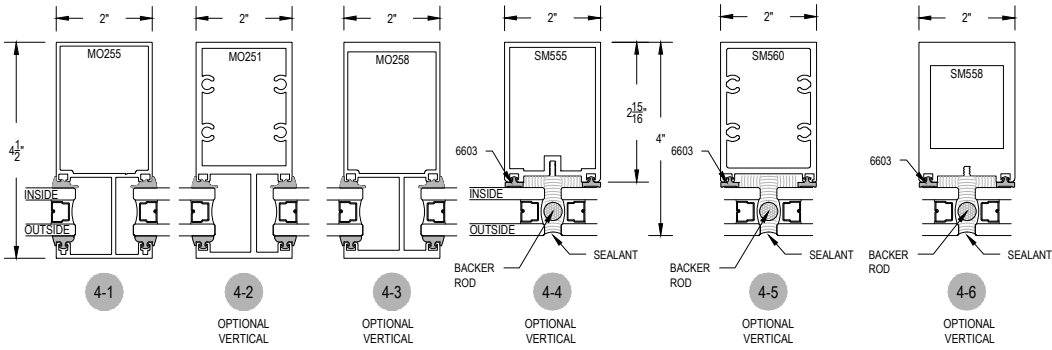

Offset Glazed

Side Load

AFG451 Series

Description: 2" X 4 1/2" Offset Glazed For 1" Glass

Function: Storefront

Detail: Horizontals

Scale: 3" = 1'-0"

Offset Glass

Side Load

AFG451 Series

Description: 2" X 4 1/2" Offset Glazed For 1" Glass

Function: Storefront

Detail: Verticals

Scale: 3" = 1'-0"

AFG451 Series

Description: 2" X 4 1/2" Offset Glazed For 1" Glass

Function: Storefront

Detail: Doors

Scale: 3" = 1'-0"

SHEET 3 OF 5

**CHECK FOR AVAILABILITY
PRIOR TO ORDERING**

**CHECK FOR AVAILABILITY
PRIOR TO ORDERING**