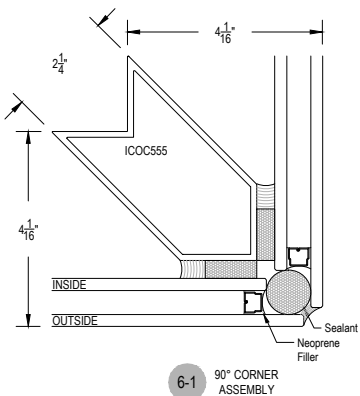

Offset Glazed

Side Load

AFG451 Series

Description: 2" X 4 1/2" Offset Glazed For 1" Glass

Function: Storefront

Detail: Horizontals

Scale: 3" = 1'-0"

Offset Glass

Side Load

AFG451 Series

Description: 2" X 4 1/2" Offset Glazed For 1" Glass

Function: Storefront

Detail: Verticals

Scale: 3" = 1'-0"

AFG451 Series

Description: 2" X 4 1/2" Offset Glazed For 1" Glass

Function: Storefront

Detail: Doors

Scale: 3" = 1'-0"

SHEET 3 OF 5

**CHECK FOR AVAILABILITY
PRIOR TO ORDERING**

**CHECK FOR AVAILABILITY
PRIOR TO ORDERING**