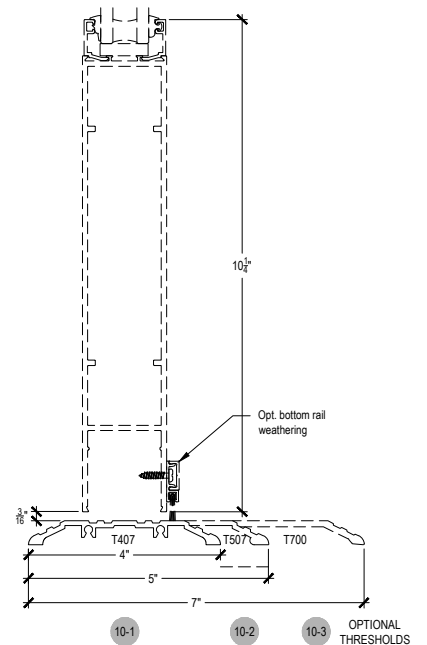

Offset Glazed

Side Load

AFG451 Series

Description: 2" X 4 1/2" Offset Glazed For 1" Glass

Function: Storefront

Detail: Horizontals

Scale: 3" = 1'-0"

Offset Glass

Side Load

AFG451 Series

Description: 2" X 4 1/2" Offset Glazed For 1" Glass

Function: Storefront

Detail: Verticals

Scale: 3" = 1'-0"

AFG451 Series

Description: 2" X 4 1/2" Offset Glazed For 1" Glass

Function: Storefront

Detail: Doors

Scale: 3" = 1'-0"

SHEET 3 OF 5

**CHECK FOR AVAILABILITY
PRIOR TO ORDERING**

**CHECK FOR AVAILABILITY
PRIOR TO ORDERING**