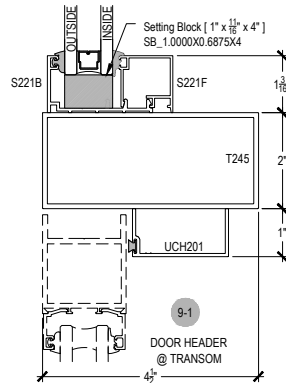

Offset Glazed

Side Load

AFG451 Series

Description: 2" X 4 1/2" Offset Glazed For 1" Glass

Function: Storefront

Detail: Horizontals

Scale: 3" = 1'-0"

Offset Glass

Side Load

AFG451 Series

Description: 2" X 4 1/2" Offset Glazed For 1" Glass

Function: Storefront

Detail: Verticals

Scale: 3" = 1'-0"

AFG451 Series

Description: 2" X 4 1/2" Offset Glazed For 1" Glass

Function: Storefront

Detail: Doors

Scale: 3" = 1'-0"

SHEET 3 OF 5

**CHECK FOR AVAILABILITY
PRIOR TO ORDERING**

**CHECK FOR AVAILABILITY
PRIOR TO ORDERING**