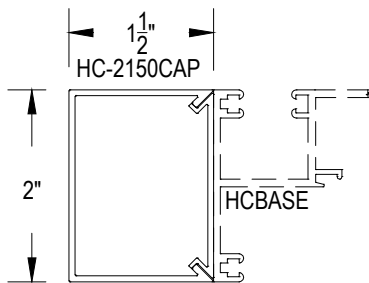

Offset Glazed

Side Load

AFG451 Series

Description: 2" X 4 1/2" Offset Glazed For 1" Glass

Function: Storefront

Detail: Horizontals

Scale: 3" = 1'-0"

Offset Glass

Side Load

AFG451 Series

Description: 2" X 4 1/2" Offset Glazed For 1" Glass

Function: Storefront

Detail: Verticals

Scale: 3" = 1'-0"

AFG451 Series

Description: 2" X 4 1/2" Offset Glazed For 1" Glass

Function: Storefront

Detail: Doors

Scale: 3" = 1'-0"

SHEET 3 OF 5

**CHECK FOR AVAILABILITY
PRIOR TO ORDERING**

**CHECK FOR AVAILABILITY
PRIOR TO ORDERING**