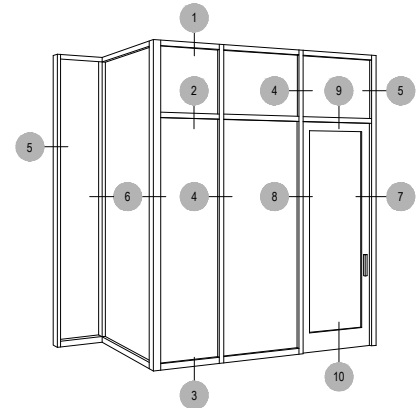

Offset Glazed

Side Load

AFG451 Series

Description: 2" X 4 1/2" Offset Glazed For 1" Glass

Function: Storefront

Detail: Horizontals

Scale: 3" = 1'-0"

Offset Glass

Side Load

AFG451 Series

Description: 2" X 4 1/2" Offset Glazed For 1" Glass

Function: Storefront

Detail: Verticals

Scale: 3" = 1'-0"

AFG451 Series

Description: 2" X 4 1/2" Offset Glazed For 1" Glass

Function: Storefront

Detail: Doors

Scale: 3" = 1'-0"

SHEET 3 OF 5

**CHECK FOR AVAILABILITY
PRIOR TO ORDERING**

**CHECK FOR AVAILABILITY
PRIOR TO ORDERING**