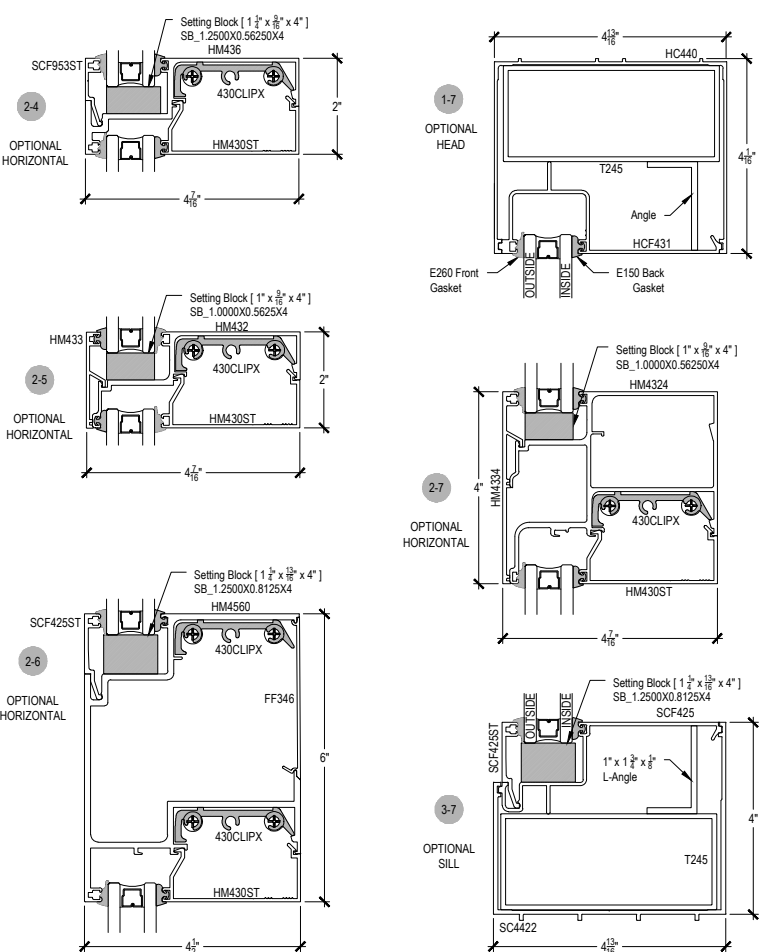

Offset Glazed

Side Load

AFG451 Series

Description: 2" X 4 1/2" Offset Glazed For 1" Glass

Function: Storefront

Detail: Horizontals

Scale: 3" = 1'-0"

Offset Glass

Side Load

AFG451 Series

Description: 2" X 4 1/2" Offset Glazed For 1" Glass

Function: Storefront

Detail: Verticals

Scale: 3" = 1'-0"

AFG451 Series

Description: 2" X 4 1/2" Offset Glazed For 1" Glass

Function: Storefront

Detail: Doors

Scale: 3" = 1'-0"

SHEET 3 OF 5

**CHECK FOR AVAILABILITY
PRIOR TO ORDERING**

**CHECK FOR AVAILABILITY
PRIOR TO ORDERING**