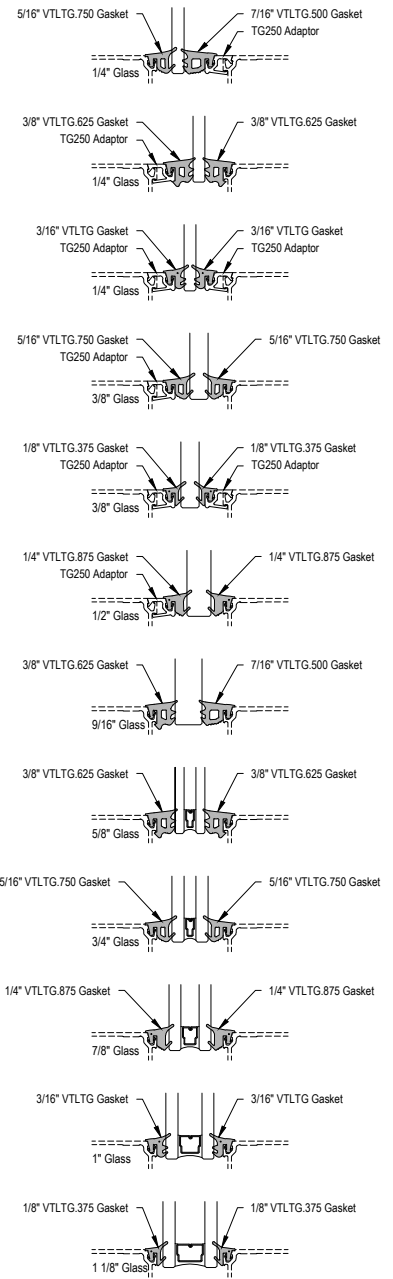

HEAD
1-5

HEAD
1-6

HORIZONTAL
2-5

HORIZONTAL
2-6

SILL
3-5

SILL
3-6

SHEAR BLOCK
OUTSIDE SET

SHEAR BLOCK
INSIDE SET

AFG601T Series

Description: 2" x 6" Offset Glazed for 1" Glass

Function: Window Wall

Detail: Verticals

Scale: 3" = 1'-0"

SHEET 3 OF 9

AFG601T Series

Description: 2" x 6" Offset Glazed for 1" Glass

Function: Window Wall

Detail: Jamb

Scale: 3" = 1'-0"

SHEET 4 OF 9

AFG601T Series

Description: 2" x 6" Offset Glazed for 1" Glass

Function: Window Wall

Detail: Corners

Scale: 3" = 1'-0"

AFG601T Series

Description: 2" x 6" Offset Glazed for 1" Glass

Function: Window Wall

Detail: Offset Doors

Scale: 3" = 1'-0"

DOOR JAMB
7-1

DOOR JAMB @ SIDELITE
8-1