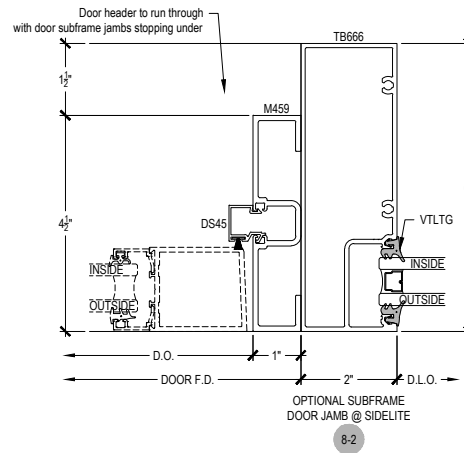

OPTIONAL THRESHOLDS
@ OFFSET HUNG DOOR
10-1 10-2 10-3

AFG601T Series

Description: 2" x 6" Offset Glazed for 1" Glass

Function: Window Wall

Detail: Offset Hung Doors & Options

Scale: 3" = 1'-0"

AFG601T Series

Description: 2" x 6" Offset Glazed for 1" Glass

Function: Window Wall

Detail: Offset Hung Doors & Options

Scale: 3" = 1'-0"

7-4

8-4

11-5

11-6