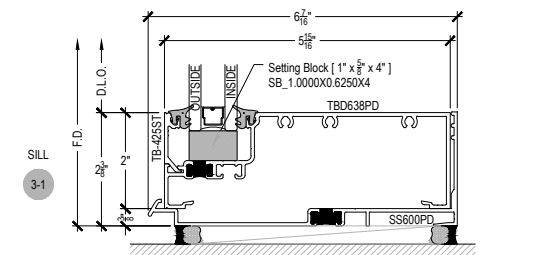

AFG601T Series

Description: 2" x 6" Offset Glazed for 1" Glass

Function: Window Wall

Detail: Horizontals

Scale: 3" = 1'-0"

SHEET 1 OF 9

SCREW RACE OUTSIDE SET

SCREW RACE INSIDE SET

COMPENSATING STICK OUTSIDE SET

COMPENSATING STICK INSIDE SET

AFG601T Series

Description: 2" x 6" Offset Glazed for 1" Glass

Function: Window Wall

Detail: Horizontals

Scale: 3" = 1'-0"

SHEET 2 OF 9

HEAD
1-5

HEAD
1-6

HORIZONTAL
2-5

HORIZONTAL
2-6

SILL
3-5

SILL
3-6

SHEAR BLOCK
OUTSIDE SET

SHEAR BLOCK
INSIDE SET