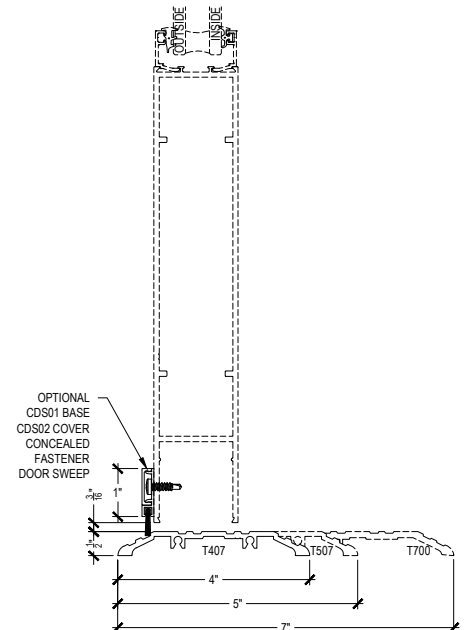

OPTIONAL
CDS01 BASE
CDS02 COVER
CONCEALED
FASTENER
DOOR SWEEP