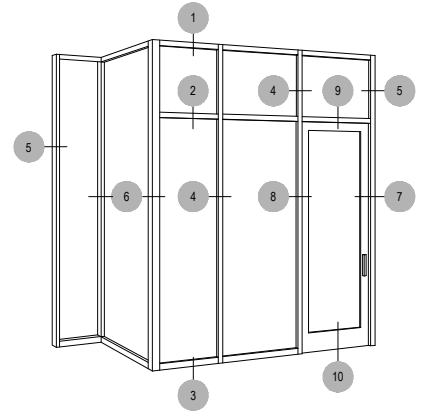

HEAD
1-5

HEAD
1-6

HORIZONTAL
2-5

HORIZONTAL
2-6

SILL
3-5

SILL
3-6

SHEAR BLOCK
OUTSIDE SET

SHEAR BLOCK
INSIDE SET

AFG601T Series

Description: 2" x 6" Offset Glazed for 1" Glass

Function: Window Wall

Detail: Verticals

Scale: 3" = 1'-0"

SHEET 3 OF 9

AFG601T Series

Description: 2" x 6" Offset Glazed for 1" Glass

Function: Window Wall

Detail: Jamb

Scale: 3" = 1'-0"

SHEET 4 OF 9

AFG601T Series

Description: 2" x 6" Offset Glazed for 1" Glass

Function: Window Wall

Detail: Corners

Scale: 3" = 1'-0"

AFG601T Series

Description: 2" x 6" Offset Glazed for 1" Glass

Function: Window Wall

Detail: Offset Doors

Scale: 3" = 1'-0"

DOOR JAMB
7-1

DOOR JAMB @ SIDELITE
8-1