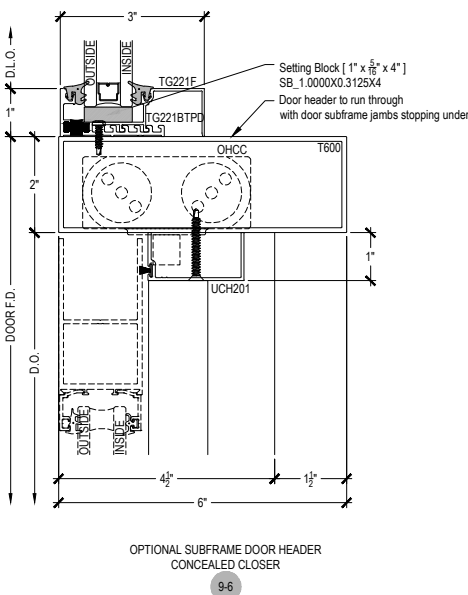

OPTIONAL THRESHOLDS
@ OFFSET HUNG DOOR
10-1 10-2 10-3

AFG601T Series

Description: 2" x 6" Offset Glazed for 1" Glass

Function: Window Wall

Detail: Offset Hung Doors & Options

Scale: 3" = 1'-0"

AFG601T Series

Description: 2" x 6" Offset Glazed for 1" Glass

Function: Window Wall

Detail: Offset Hung Doors & Options

Scale: 3" = 1'-0"

7-4

8-4

11-5

11-6

9-6

9-7

10-1 10-2 10-3

AFG601T Series

Description: 2" x 6" Offset Glazed for 1" Glass

Function: Window Wall

Detail: Center Hung Doors

Scale: 3" = 1'-0"