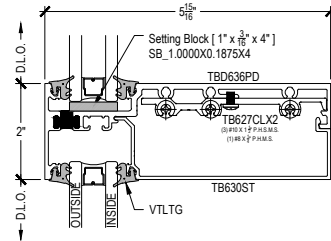

HEAD
1-5

HEAD
1-6

HORIZONTAL
2-5

HORIZONTAL
2-6

SILL
3-5

SILL
3-6

SHEAR BLOCK
OUTSIDE SET

SHEAR BLOCK
INSIDE SET

AFG601T Series

Description: 2" x 6" Offset Glazed for 1" Glass

Function: Window Wall

Detail: Verticals

Scale: 3" = 1'-0"

SHEET 3 OF 9

AFG601T Series

Description: 2" x 6" Offset Glazed for 1" Glass

Function: Window Wall

Detail: Jamb

Scale: 3" = 1'-0"

SHEET 4 OF 9

AFG601T Series

Description: 2" x 6" Offset Glazed for 1" Glass

Function: Window Wall

Detail: Corners