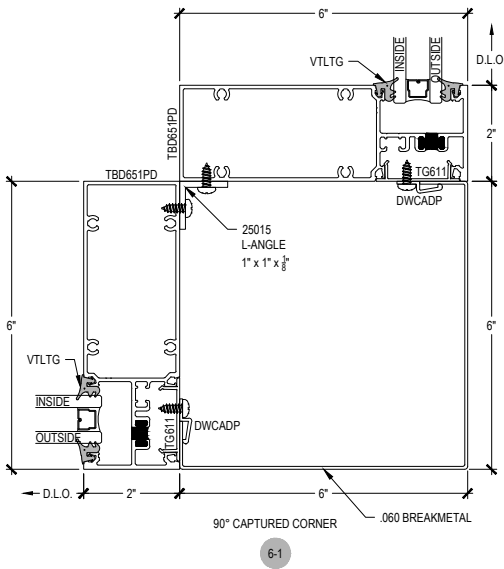

AFG601T Series

Description: 2" x 6" Offset Glazed for 1" Glass

Function: Window Wall

Detail: Verticals

Scale: 3" = 1'-0"

SHEET 3 OF 9

AFG601T Series

Description: 2" x 6" Offset Glazed for 1" Glass

Function: Window Wall

Detail: Jamb

Scale: 3" = 1'-0"

SHEET 4 OF 9

AFG601T Series

Description: 2" x 6" Offset Glazed for 1" Glass

Function: Window Wall

Detail: Corners

Scale: 3" = 1'-0"

AFG601T Series

Description: 2" x 6" Offset Glazed for 1" Glass

Function: Window Wall

Detail: Offset Doors

Scale: 3" = 1'-0"

DOOR JAMB
7-1

DOOR JAMB @ SIDELITE
8-1