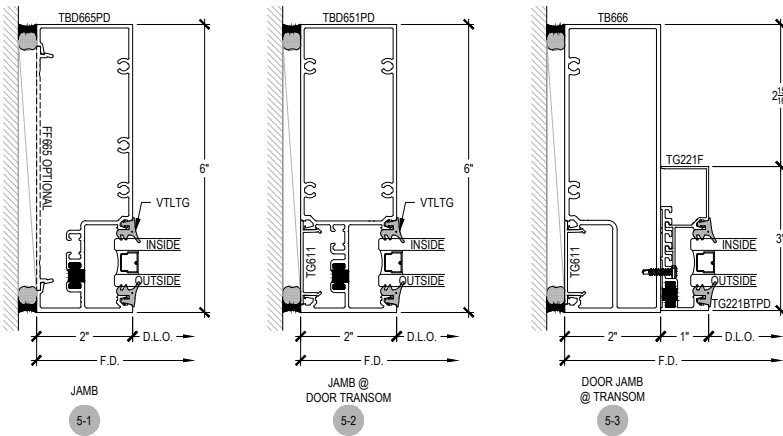

HEAD
1-5

HEAD
1-6

HORIZONTAL
2-5

HORIZONTAL
2-6

SILL
3-5

SILL
3-6

SHEAR BLOCK
OUTSIDE SET

SHEAR BLOCK
INSIDE SET

AFG601T Series

Description: 2" x 6" Offset Glazed for 1" Glass

Function: Window Wall

Detail: Verticals

Scale: 3" = 1'-0"

SHEET 3 OF 9

AFG601T Series

Description: 2" x 6" Offset Glazed for 1" Glass

Function: Window Wall

Detail: Jamb

Scale: 3" = 1'-0"

SHEET 4 OF 9

AFG601T Series

Description: 2" x 6" Offset Glazed for 1" Glass

Function: Window Wall

Detail: Corners

Scale: 3" = 1'-0"

AFG601T Series

Description: 2" x 6" Offset Glazed for 1" Glass

Function: Window Wall

Detail: Offset Doors

Scale: 3" = 1'-0"

DOOR JAMB
7-1

DOOR JAMB @ SIDELITE
8-1