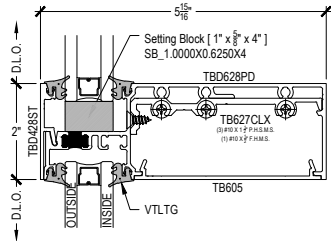

AFG601T Series

Description: 2" x 6" Offset Glazed for 1" Glass

Function: Window Wall

Detail: Horizontals

Scale: 3" = 1'-0"

SHEET 1 OF 9

SCREW RACE OUTSIDE SET

SCREW RACE INSIDE SET

COMPENSATING STICK OUTSIDE SET

COMPENSATING STICK INSIDE SET

AFG601T Series

Description: 2" x 6" Offset Glazed for 1" Glass

Function: Window Wall

Detail: Horizontals

Scale: 3" = 1'-0"

SHEET 2 OF 9

HEAD
1-5

HEAD
1-6

HORIZONTAL
2-5

HORIZONTAL
2-6

SILL
3-5

SILL
3-6

SHEAR BLOCK
OUTSIDE SET

SHEAR BLOCK
INSIDE SET

AFG601T Series

Description: 2" x 6" Offset Glazed for 1" Glass

Function: Window Wall

Detail: Verticals

Scale: 3" = 1'-0"

SHEET 3 OF 9

AFG601T Series

Description: 2" x 6" Offset Glazed for 1" Glass