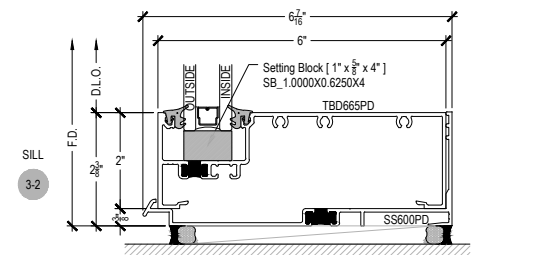

AFG601T Series

Description: 2" x 6" Offset Glazed for 1" Glass

Function: Window Wall

Detail: Horizontals

Scale: 3" = 1'-0"

SHEET 1 OF 9

SCREW RACE OUTSIDE SET

SCREW RACE INSIDE SET

COMPENSATING STICK OUTSIDE SET

COMPENSATING STICK INSIDE SET

AFG601T Series

Description: 2" x 6" Offset Glazed for 1" Glass

Function: Window Wall

Detail: Horizontals

Scale: 3" = 1'-0"

SHEET 2 OF 9

HEAD
1-5

HEAD
1-6

HORIZONTAL
2-5

HORIZONTAL
2-6

SILL
3-5

SILL
3-6

SHEAR BLOCK
OUTSIDE SET

SHEAR BLOCK
INSIDE SET