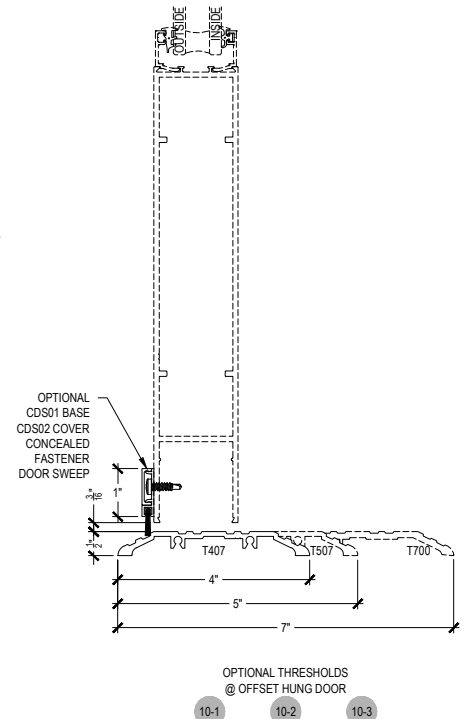

OPTIONAL THRESHOLDS
@ OFFSET HUNG DOOR
10-1 10-2 10-3

AFG601T Series

Description: 2" x 6" Offset Glazed for 1" Glass

Function: Window Wall

Detail: Offset Hung Doors & Options

Scale: 3" = 1'-0"

AFG601T Series

Description: 2" x 6" Offset Glazed for 1" Glass

Function: Window Wall

Detail: Offset Hung Doors & Options

Scale: 3" = 1'-0"

7-4

8-4

11-5

11-6