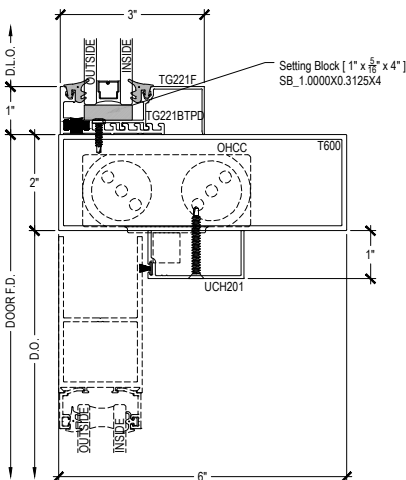

DOOR HEADER
CONCEALED CLOSER
9-1