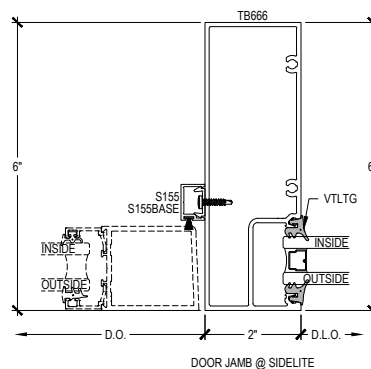

Function: Window Wall

Detail: Jamb

Scale: 3" = 1'-0"

SHEET 4 OF 9

AFG601T Series

Description: 2" x 6" Offset Glazed for 1" Glass

Function: Window Wall

Detail: Corners

Scale: 3" = 1'-0"

AFG601T Series

Description: 2" x 6" Offset Glazed for 1" Glass

Function: Window Wall

Detail: Offset Doors

Scale: 3" = 1'-0"

DOOR JAMB
7-1

DOOR JAMB @ SIDELITE
8-1