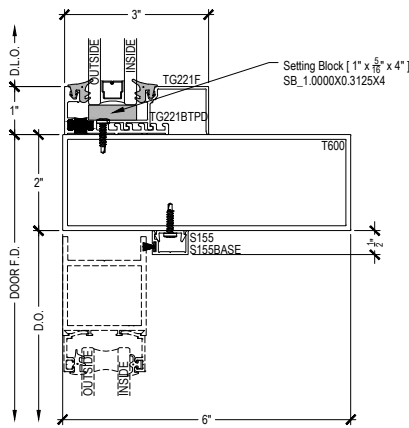

DOOR HEADER
SURFACE CLOSER
9-2