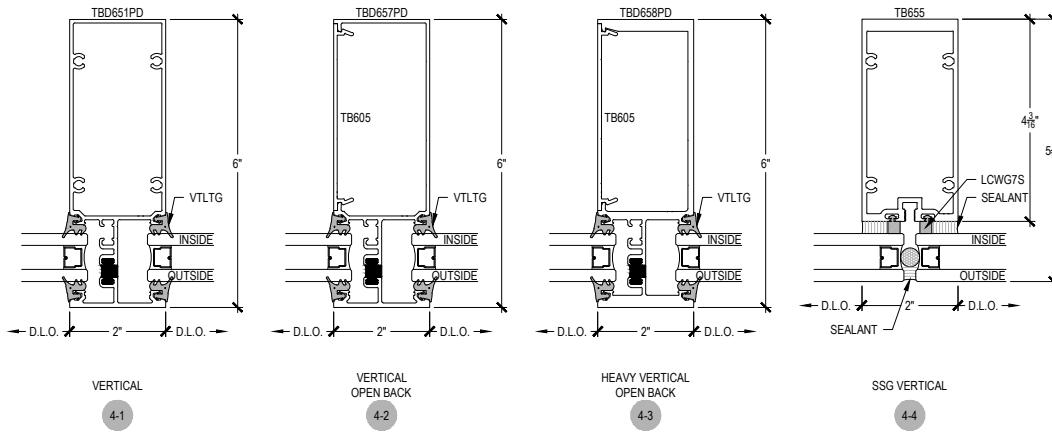

AFG601T Series

Description: 2" x 6" Offset Glazed for 1" Glass

Function: Window Wall

Detail: Verticals

Scale: 3" = 1'-0"

SHEET 3 OF 9

AFG601T Series

Description: 2" x 6" Offset Glazed for 1" Glass

Function: Window Wall

Detail: Jamb

Scale: 3" = 1'-0"

SHEET 4 OF 9

AFG601T Series

Description: 2" x 6" Offset Glazed for 1" Glass

Function: Window Wall

Detail: Corners