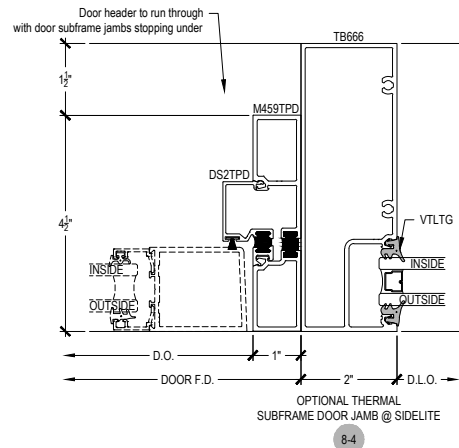

Description: 2" x 6" Offset Glazed for 1" Glass

Function: Window Wall

Detail: Offset Hung Doors & Options

Scale: 3" = 1'-0"

7-4

8-4

11-5

11-6