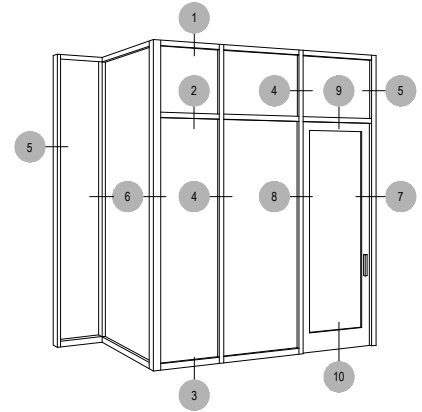

HEAD
1-5

HEAD
1-6

HORIZONTAL
2-5

HORIZONTAL
2-6

SILL
3-5

SILL
3-6

SHEAR BLOCK
OUTSIDE SET

SHEAR BLOCK
INSIDE SET

AFG601T Series

Description: 2" x 6" Offset Glazed for 1" Glass

Function: Window Wall

Detail: Verticals

Scale: 3" = 1'-0"

SHEET 3 OF 9

AFG601T Series

Description: 2" x 6" Offset Glazed for 1" Glass

Function: Window Wall

Detail: Jamb

Scale: 3" = 1'-0"

SHEET 4 OF 9

AFG601T Series

Description: 2" x 6" Offset Glazed for 1" Glass

Function: Window Wall

Detail: Corners

Scale: 3" = 1'-0"

AFG601T Series

Description: 2" x 6" Offset Glazed for 1" Glass

Function: Window Wall

Detail: Offset Doors

Scale: 3" = 1'-0"

DOOR JAMB
7-1

DOOR JAMB @ SIDELITE
8-1