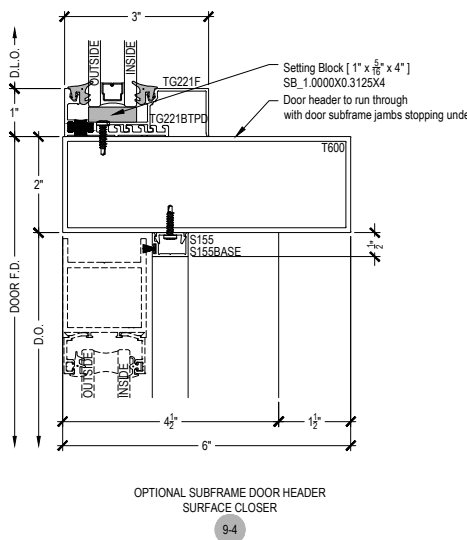

OPTIONAL THRESHOLDS
@ OFFSET HUNG DOOR
10-1 10-2 10-3

AFG601T Series

Description: 2" x 6" Offset Glazed for 1" Glass

Function: Window Wall

Detail: Offset Hung Doors & Options

Scale: 3" = 1'-0"

AFG601T Series

Description: 2" x 6" Offset Glazed for 1" Glass

Function: Window Wall

Detail: Offset Hung Doors & Options

Scale: 3" = 1'-0"

7-4

8-4

11-5

11-6