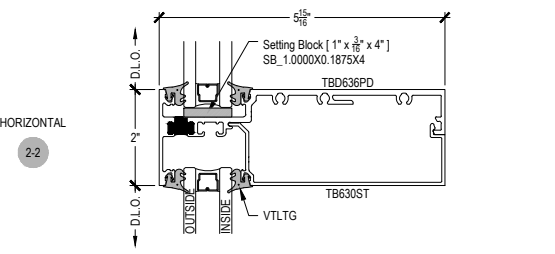

AFG601T Series

Description: 2" x 6" Offset Glazed for 1" Glass

Function: Window Wall

Detail: Horizontals

Scale: 3" = 1'-0"

SHEET 1 OF 9

SCREW RACE OUTSIDE SET

SCREW RACE INSIDE SET

COMPENSATING STICK OUTSIDE SET

COMPENSATING STICK INSIDE SET

AFG601T Series

Description: 2" x 6" Offset Glazed for 1" Glass

Function: Window Wall

Detail: Horizontals

Scale: 3" = 1'-0"

SHEET 2 OF 9

HEAD
1-5

HEAD
1-6

HORIZONTAL
2-5

HORIZONTAL
2-6

SILL
3-5

SILL
3-6

SHEAR BLOCK
OUTSIDE SET

SHEAR BLOCK
INSIDE SET

AFG601T Series

Description: 2" x 6" Offset Glazed for 1" Glass

Function: Window Wall

Detail: Verticals

Scale: 3" = 1'-0"

SHEET 3 OF 9

AFG601T Series

Description: 2" x 6" Offset Glazed for 1" Glass