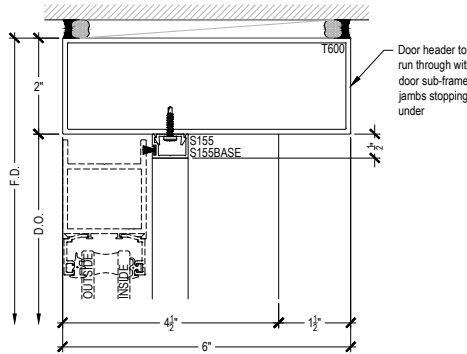

DOOR HEADER
SURFACE CLOSER
@ PUNCHED OPENING
11-2