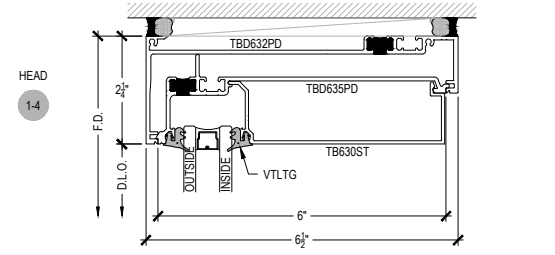

AFG601T Series

Description: 2" x 6" Offset Glazed for 1" Glass

Function: Window Wall

Detail: Horizontals

Scale: 3" = 1'-0"

SHEET 1 OF 9

SCREW RACE OUTSIDE SET

SCREW RACE INSIDE SET

COMPENSATING STICK OUTSIDE SET

COMPENSATING STICK INSIDE SET

AFG601T Series

Description: 2" x 6" Offset Glazed for 1" Glass

Function: Window Wall

Detail: Horizontals

Scale: 3" = 1'-0"

SHEET 2 OF 9

HEAD
1-5

HEAD
1-6

HORIZONTAL
2-5

HORIZONTAL
2-6

SILL
3-5

SILL
3-6

SHEAR BLOCK
OUTSIDE SET

SHEAR BLOCK
INSIDE SET

AFG601T Series

Description: 2" x 6" Offset Glazed for 1" Glass

Function: Window Wall

Detail: Verticals

Scale: 3" = 1'-0"

SHEET 3 OF 9

AFG601T Series

Description: 2" x 6" Offset Glazed for 1" Glass