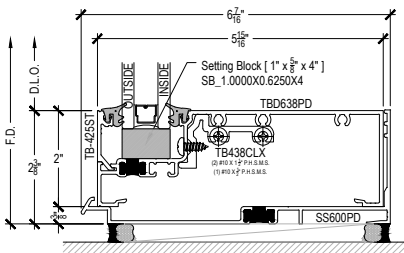

HEAD
1-5

HEAD
1-6

HORIZONTAL
2-5

HORIZONTAL
2-6

SILL
3-5

SILL
3-6

SHEAR BLOCK
OUTSIDE SET

SHEAR BLOCK
INSIDE SET

AFG601T Series

Description: 2" x 6" Offset Glazed for 1" Glass

Function: Window Wall

Detail: Verticals

Scale: 3" = 1'-0"

SHEET 3 OF 9

AFG601T Series

Description: 2" x 6" Offset Glazed for 1" Glass

Function: Window Wall

Detail: Jamb

Scale: 3" = 1'-0"

SHEET 4 OF 9

AFG601T Series

Description: 2" x 6" Offset Glazed for 1" Glass

Function: Window Wall

Detail: Corners