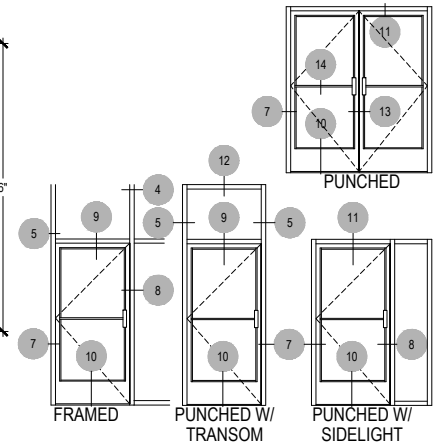

OPTIONAL THRESHOLDS
@ OFFSET HUNG DOOR
10-1 10-2 10-3

AFG601T Series

Description: 2" x 6" Offset Glazed for 1" Glass

Function: Window Wall

Detail: Offset Hung Doors & Options

Scale: 3" = 1'-0"

AFG601T Series

Description: 2" x 6" Offset Glazed for 1" Glass

Function: Window Wall

Detail: Offset Hung Doors & Options

Scale: 3" = 1'-0"

7-4

8-4

11-5

11-6

9-6

9-7

10-1 10-2 10-3

AFG601T Series

Description: 2" x 6" Offset Glazed for 1" Glass

Function: Window Wall

Detail: Center Hung Doors

Scale: 3" = 1'-0"