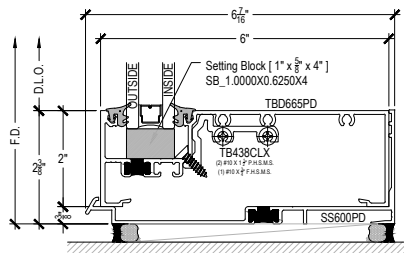

HEAD
1-5

HEAD
1-6

HORIZONTAL
2-5

HORIZONTAL
2-6

SILL
3-5

SILL
3-6

SHEAR BLOCK
OUTSIDE SET

SHEAR BLOCK
INSIDE SET

AFG601T Series

Description: 2" x 6" Offset Glazed for 1" Glass

Function: Window Wall

Detail: Verticals

Scale: 3" = 1'-0"

SHEET 3 OF 9

AFG601T Series

Description: 2" x 6" Offset Glazed for 1" Glass

Function: Window Wall

Detail: Jamb

Scale: 3" = 1'-0"

SHEET 4 OF 9

AFG601T Series

Description: 2" x 6" Offset Glazed for 1" Glass

Function: Window Wall

Detail: Corners