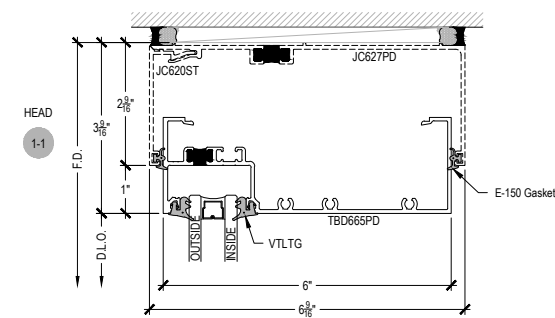

AFG601T Series

Description: 2" x 6" Offset Glazed for 1" Glass

Function: Window Wall

Detail: Horizontals

Scale: 3" = 1'-0"

SHEET 1 OF 9

SCREW RACE OUTSIDE SET

SCREW RACE INSIDE SET

COMPENSATING STICK OUTSIDE SET

COMPENSATING STICK INSIDE SET

AFG601T Series

Description: 2" x 6" Offset Glazed for 1" Glass

Function: Window Wall

Detail: Horizontals

Scale: 3" = 1'-0"

SHEET 2 OF 9

HEAD
1-5

HEAD
1-6

HORIZONTAL
2-5

HORIZONTAL
2-6

SILL
3-5

SILL
3-6

SHEAR BLOCK
OUTSIDE SET

SHEAR BLOCK
INSIDE SET

AFG601T Series

Description: 2" x 6" Offset Glazed for 1" Glass

Function: Window Wall

Detail: Verticals

Scale: 3" = 1'-0"

SHEET 3 OF 9

AFG601T Series

Description: 2" x 6" Offset Glazed for 1" Glass