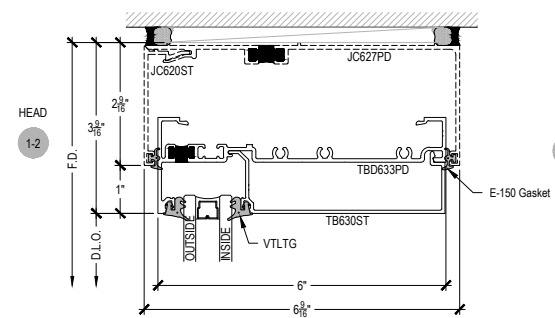

AFG601T Series

Description: 2" x 6" Offset Glazed for 1" Glass

Function: Window Wall

Detail: Horizontals

Scale: 3" = 1'-0"

SHEET 1 OF 9

SCREW RACE OUTSIDE SET

SCREW RACE INSIDE SET

COMPENSATING STICK OUTSIDE SET

COMPENSATING STICK INSIDE SET

AFG601T Series

Description: 2" x 6" Offset Glazed for 1" Glass

Function: Window Wall

Detail: Horizontals

Scale: 3" = 1'-0"

SHEET 2 OF 9

HEAD
1-5

HEAD
1-6

HORIZONTAL
2-5

HORIZONTAL
2-6

SILL
3-5

SILL
3-6

SHEAR BLOCK
OUTSIDE SET

SHEAR BLOCK
INSIDE SET

AFG601T Series

Description: 2" x 6" Offset Glazed for 1" Glass

Function: Window Wall

Detail: Verticals

Scale: 3" = 1'-0"

SHEET 3 OF 9

AFG601T Series

Description: 2" x 6" Offset Glazed for 1" Glass