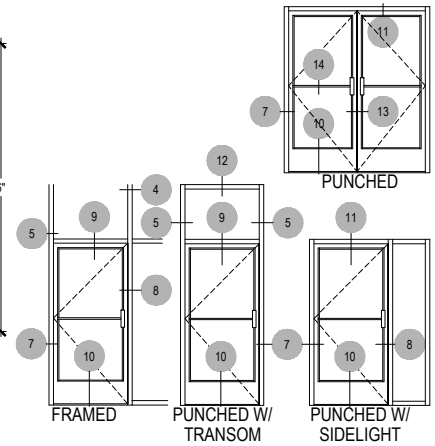

OPTIONAL THRESHOLDS
@ OFFSET HUNG DOOR
10-1 10-2 10-3

AFG601T Series

Description: 2" x 6" Offset Glazed for 1" Glass

Function: Window Wall

Detail: Offset Hung Doors & Options

Scale: 3" = 1'-0"

AFG601T Series

Description: 2" x 6" Offset Glazed for 1" Glass

Function: Window Wall

Detail: Offset Hung Doors & Options

Scale: 3" = 1'-0"

7-4

8-4

11-5

11-6