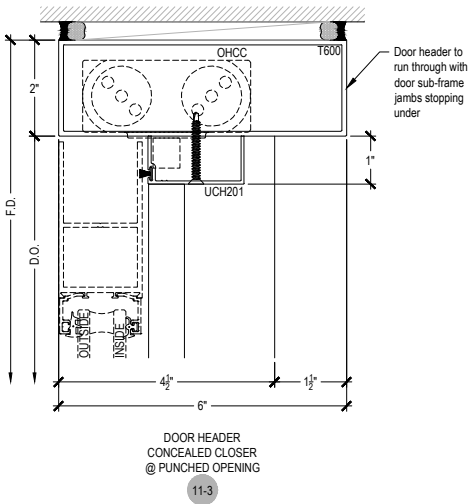

OPTIONAL THRESHOLDS
@ OFFSET HUNG DOOR
10-1 10-2 10-3

AFG601T Series

Description: 2" x 6" Offset Glazed for 1" Glass

Function: Window Wall

Detail: Offset Hung Doors & Options

Scale: 3" = 1'-0"

AFG601T Series

Description: 2" x 6" Offset Glazed for 1" Glass

Function: Window Wall

Detail: Offset Hung Doors & Options

Scale: 3" = 1'-0"

7-4

8-4

11-5

11-6