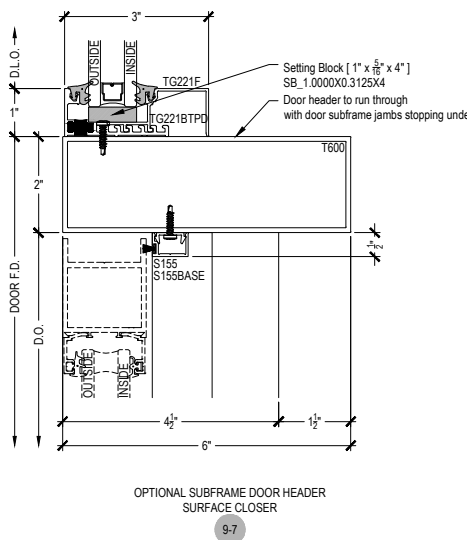

AFG601T Series

Description: 2" x 6" Offset Glazed for 1" Glass

Function: Window Wall

Detail: Offset Hung Doors & Options

Scale: 3" = 1'-0"

9-7