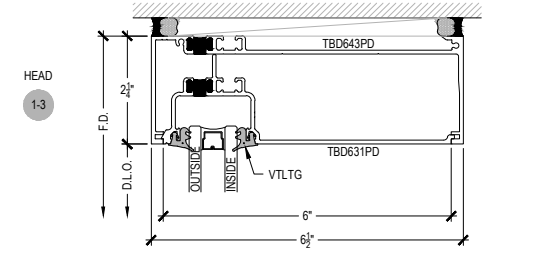

AFG601T Series

Description: 2" x 6" Offset Glazed for 1" Glass

Function: Window Wall

Detail: Horizontals

Scale: 3" = 1'-0"

SHEET 1 OF 9

SCREW RACE OUTSIDE SET

SCREW RACE INSIDE SET

COMPENSATING STICK OUTSIDE SET

COMPENSATING STICK INSIDE SET

AFG601T Series

Description: 2" x 6" Offset Glazed for 1" Glass

Function: Window Wall

Detail: Horizontals

Scale: 3" = 1'-0"

SHEET 2 OF 9

HEAD
1-5

HEAD
1-6

HORIZONTAL
2-5

HORIZONTAL
2-6

SILL
3-5

SILL
3-6

SHEAR BLOCK
OUTSIDE SET

SHEAR BLOCK
INSIDE SET

AFG601T Series

Description: 2" x 6" Offset Glazed for 1" Glass

Function: Window Wall

Detail: Verticals

Scale: 3" = 1'-0"

SHEET 3 OF 9

AFG601T Series

Description: 2" x 6" Offset Glazed for 1" Glass