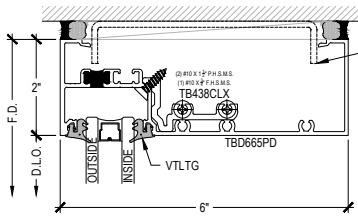

AFG601T Series

Description: 2" x 6" Offset Glazed for 1" Glass

Function: Window Wall

Detail: Horizontals

Scale: 3" = 1'-0"

SHEET 1 OF 9

SCREW RACE OUTSIDE SET

SCREW RACE INSIDE SET

COMPENSATING STICK OUTSIDE SET

COMPENSATING STICK INSIDE SET

AFG601T Series

Description: 2" x 6" Offset Glazed for 1" Glass

Function: Window Wall

Detail: Horizontals

Scale: 3" = 1'-0"

SHEET 2 OF 9

HEAD
1-5

HEAD
1-6

HORIZONTAL
2-5

HORIZONTAL
2-6

SILL
3-5

SILL
3-6

SHEAR BLOCK
OUTSIDE SET

SHEAR BLOCK
INSIDE SET