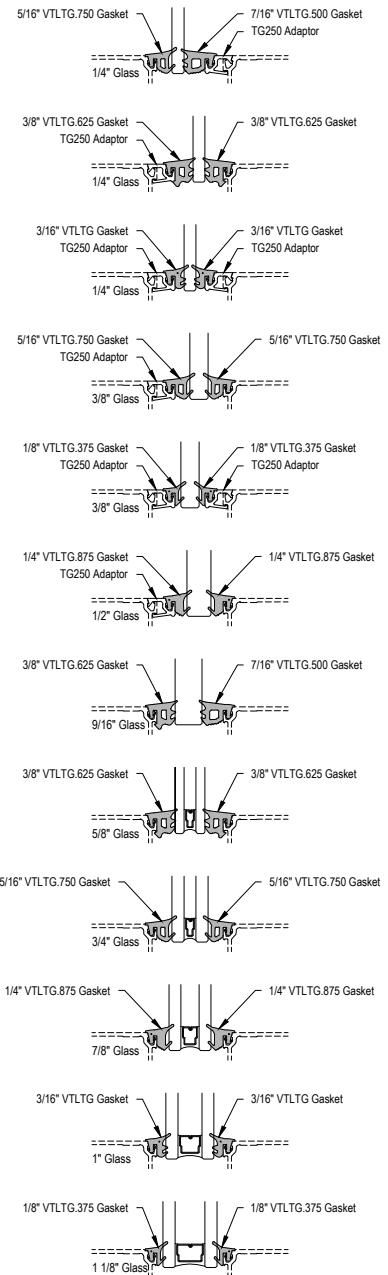

AFG601T Series

Description: 2" x 6" Offset Glazed for 1" Glass

Function: Window Wall

Detail: Horizontals

Scale: 3" = 1'-0"

SHEET 1 OF 9

SCREW RACE OUTSIDE SET

SCREW RACE INSIDE SET

HEAD
1-5

HEAD
1-6

HORIZONTAL
2-5

HORIZONTAL
2-6

SILL
3-5

SILL
3-6

SHEAR BLOCK
OUTSIDE SET

SHEAR BLOCK
INSIDE SET

AFG601T Series

Description: 2" x 6" Offset Glazed for 1" Glass

Function: Window Wall

Detail: Verticals

Scale: 3" = 1'-0"

SHEET 3 OF 9

AFG601T Series

Description: 2" x 6" Offset Glazed for 1" Glass

Function: Window Wall

Detail: Jamb

Scale: 3" = 1'-0"

SHEET 4 OF 9

AFG601T Series

Description: 2" x 6" Offset Glazed for 1" Glass

Function: Window Wall

Detail: Corners