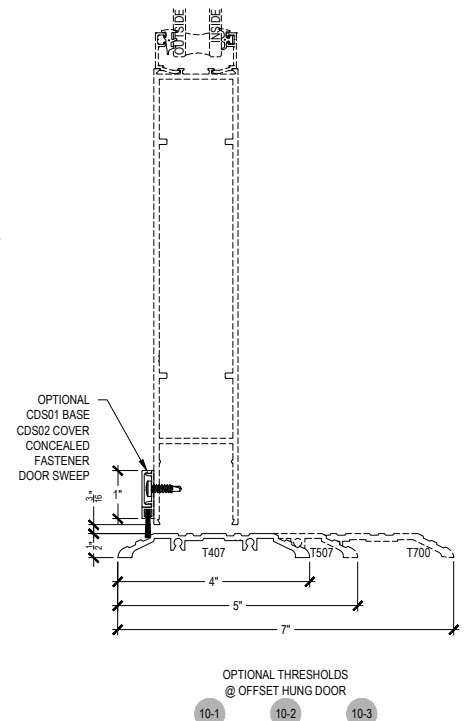

10-1 10-2 10-3