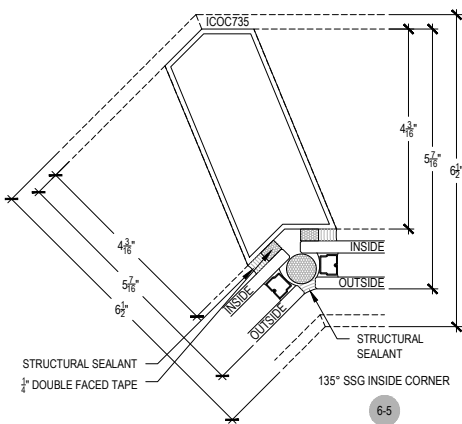

AFG601T Series

Description: 2" x 6" Offset Glazed for 1" Glass

Function: Window Wall

Detail: Verticals

Scale: 3" = 1'-0"

SHEET 3 OF 9

AFG601T Series

Description: 2" x 6" Offset Glazed for 1" Glass

Function: Window Wall

Detail: Jamb

Scale: 3" = 1'-0"

SHEET 4 OF 9

AFG601T Series

Description: 2" x 6" Offset Glazed for 1" Glass

Function: Window Wall

Detail: Corners

Scale: 3" = 1'-0"

AFG601T Series

Description: 2" x 6" Offset Glazed for 1" Glass

Function: Window Wall

Detail: Offset Doors

Scale: 3" = 1'-0"

DOOR JAMB
7-1

DOOR JAMB @ SIDELITE
8-1

Description: 2" x 6" Offset Glazed for 1" Glass

Function: Window Wall

Detail: Offset Hung Doors & Options

Scale: 3" = 1'-0"

7-4

8-4

11-5

11-6