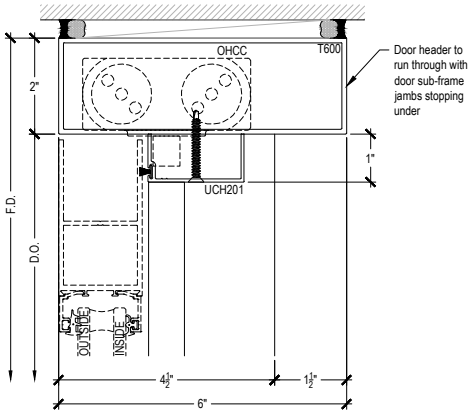

Function: Window Wall

Detail: Jamb

Scale: 3" = 1'-0"

SHEET 4 OF 9

AFG601T Series

Description: 2" x 6" Offset Glazed for 1" Glass

Function: Window Wall

Detail: Corners

Scale: 3" = 1'-0"

AFG601T Series

Description: 2" x 6" Offset Glazed for 1" Glass

Function: Window Wall

Detail: Offset Doors

Scale: 3" = 1'-0"

DOOR JAMB
7-1

DOOR JAMB @ SIDELITE
8-1