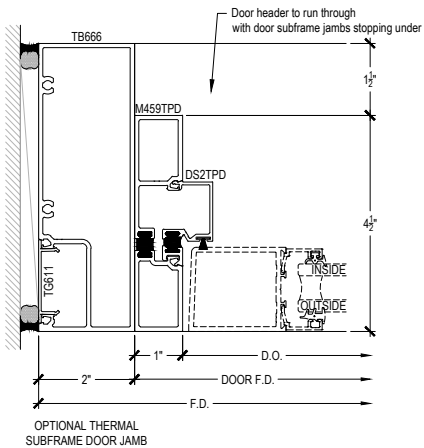

OPTIONAL THRESHOLDS
@ OFFSET HUNG DOOR
10-1 10-2 10-3

AFG601T Series

Description: 2" x 6" Offset Glazed for 1" Glass

Function: Window Wall

Detail: Offset Hung Doors & Options

Scale: 3" = 1'-0"

AFG601T Series

Description: 2" x 6" Offset Glazed for 1" Glass

Function: Window Wall

Detail: Offset Hung Doors & Options

Scale: 3" = 1'-0"

7-4

8-4

11-5

11-6