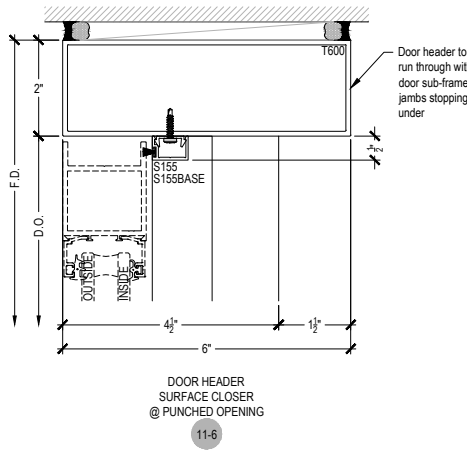

OPTIONAL THRESHOLDS
@ OFFSET HUNG DOOR
10-1 10-2 10-3

AFG601T Series

Description: 2" x 6" Offset Glazed for 1" Glass

Function: Window Wall

Detail: Offset Hung Doors & Options

Scale: 3" = 1'-0"

AFG601T Series

Description: 2" x 6" Offset Glazed for 1" Glass

Function: Window Wall

Detail: Offset Hung Doors & Options

Scale: 3" = 1'-0"

7-4

8-4

11-5

11-6

9-6

9-7

10-1 10-2 10-3

AFG601T Series

Description: 2" x 6" Offset Glazed for 1" Glass

Function: Window Wall

Detail: Center Hung Doors

Scale: 3" = 1'-0"