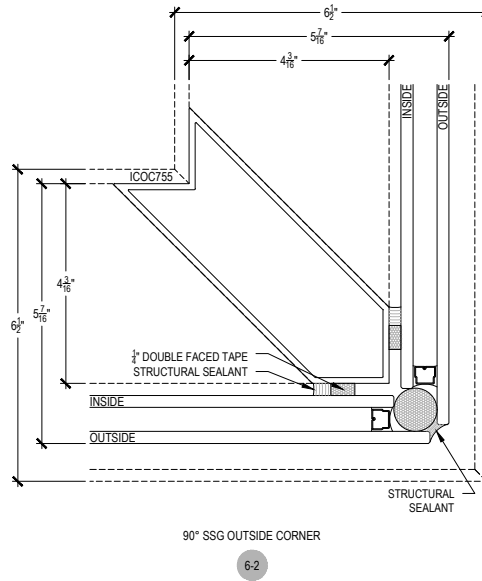

Function: Window Wall

Detail: Jamb

Scale: 3" = 1'-0"

SHEET 4 OF 9

AFG601T Series

Description: 2" x 6" Offset Glazed for 1" Glass

Function: Window Wall

Detail: Corners

Scale: 3" = 1'-0"

AFG601T Series

Description: 2" x 6" Offset Glazed for 1" Glass

Function: Window Wall

Detail: Offset Doors

Scale: 3" = 1'-0"

DOOR JAMB
7-1

DOOR JAMB @ SIDELITE
8-1