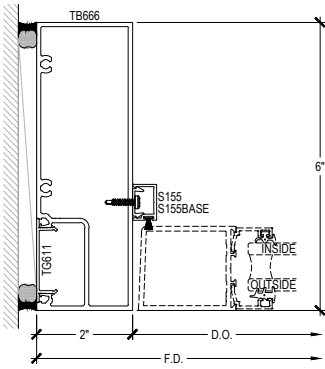

Function: Window Wall

Detail: Jamb

Scale: 3" = 1'-0"

SHEET 4 OF 9

AFG601T Series

Description: 2" x 6" Offset Glazed for 1" Glass

Function: Window Wall

Detail: Corners

Scale: 3" = 1'-0"

AFG601T Series

Description: 2" x 6" Offset Glazed for 1" Glass

Function: Window Wall

Detail: Offset Doors

Scale: 3" = 1'-0"

DOOR JAMB
7-1

DOOR JAMB @ SIDELITE
8-1

OPTIONAL THRESHOLDS
@ OFFSET HUNG DOOR
10-1 10-2 10-3

AFG601T Series

Description: 2" x 6" Offset Glazed for 1" Glass

Function: Window Wall

Detail: Offset Hung Doors & Options

Scale: 3" = 1'-0"

AFG601T Series