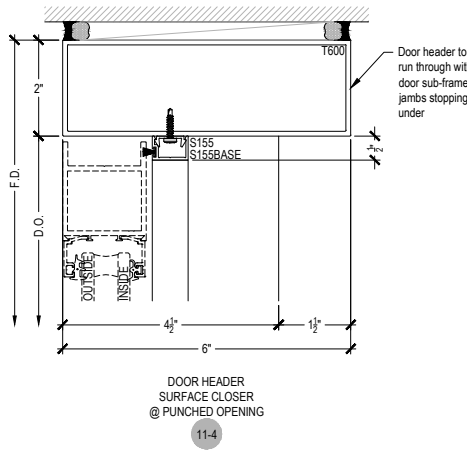

OPTIONAL THRESHOLDS
@ OFFSET HUNG DOOR
10-1 10-2 10-3

AFG601T Series

Description: 2" x 6" Offset Glazed for 1" Glass

Function: Window Wall

Detail: Offset Hung Doors & Options

Scale: 3" = 1'-0"

AFG601T Series

Description: 2" x 6" Offset Glazed for 1" Glass

Function: Window Wall

Detail: Offset Hung Doors & Options

Scale: 3" = 1'-0"

7-4

8-4

11-5

11-6