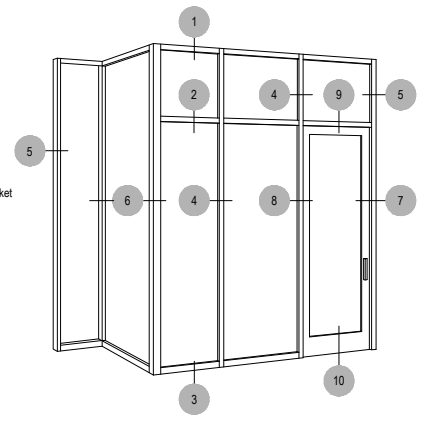

AFG601T Series

Description: 2" x 6" Offset Glazed for 1" Glass

Function: Window Wall

Detail: Horizontals

Scale: 3" = 1'-0"

SHEET 1 OF 9

SCREW RACE OUTSIDE SET

SCREW RACE INSIDE SET

COMPENSATING STICK OUTSIDE SET

COMPENSATING STICK INSIDE SET

AFG601T Series

Description: 2" x 6" Offset Glazed for 1" Glass

Function: Window Wall

Detail: Horizontals

Scale: 3" = 1'-0"

SHEET 2 OF 9

HEAD
1-5

HEAD
1-6

HORIZONTAL
2-5

HORIZONTAL
2-6

SILL
3-5

SILL
3-6

SHEAR BLOCK
OUTSIDE SET

SHEAR BLOCK
INSIDE SET

AFG601T Series

Description: 2" x 6" Offset Glazed for 1" Glass

Function: Window Wall

Detail: Verticals

Scale: 3" = 1'-0"

SHEET 3 OF 9

AFG601T Series

Description: 2" x 6" Offset Glazed for 1" Glass