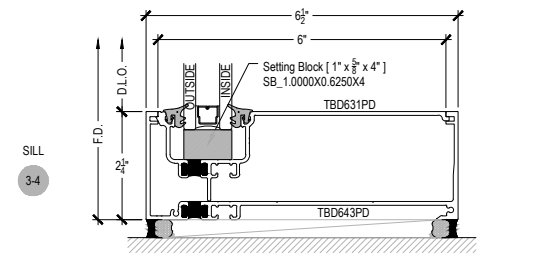

AFG601T Series

Description: 2" x 6" Offset Glazed for 1" Glass

Function: Window Wall

Detail: Horizontals

Scale: 3" = 1'-0"

SHEET 1 OF 9

SCREW RACE OUTSIDE SET

SCREW RACE INSIDE SET

COMPENSATING STICK OUTSIDE SET

COMPENSATING STICK INSIDE SET

AFG601T Series

Description: 2" x 6" Offset Glazed for 1" Glass

Function: Window Wall

Detail: Horizontals

Scale: 3" = 1'-0"

SHEET 2 OF 9

HEAD
1-5

HEAD
1-6

HORIZONTAL
2-5

HORIZONTAL
2-6

SILL
3-5

SILL
3-6

SHEAR BLOCK
OUTSIDE SET

SHEAR BLOCK
INSIDE SET

AFG601T Series

Description: 2" x 6" Offset Glazed for 1" Glass

Function: Window Wall

Detail: Verticals

Scale: 3" = 1'-0"

SHEET 3 OF 9

AFG601T Series

Description: 2" x 6" Offset Glazed for 1" Glass