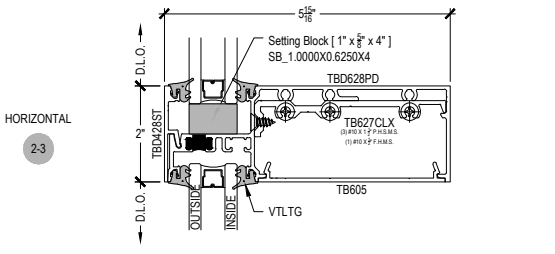

AFG601T Series

Description: 2" x 6" Offset Glazed for 1" Glass

Function: Window Wall

Detail: Horizontals

Scale: 3" = 1'-0"

SHEET 1 OF 9

SCREW RACE OUTSIDE SET

SCREW RACE INSIDE SET

COMPENSATING STICK OUTSIDE SET

COMPENSATING STICK INSIDE SET

AFG601T Series

Description: 2" x 6" Offset Glazed for 1" Glass

Function: Window Wall

Detail: Horizontals

Scale: 3" = 1'-0"

SHEET 2 OF 9

HEAD
1-5

HEAD
1-6

HORIZONTAL
2-5

HORIZONTAL
2-6

SILL
3-5

SILL
3-6

SHEAR BLOCK
OUTSIDE SET

SHEAR BLOCK
INSIDE SET

AFG601T Series

Description: 2" x 6" Offset Glazed for 1" Glass

Function: Window Wall

Detail: Verticals

Scale: 3" = 1'-0"

SHEET 3 OF 9

AFG601T Series

Description: 2" x 6" Offset Glazed for 1" Glass