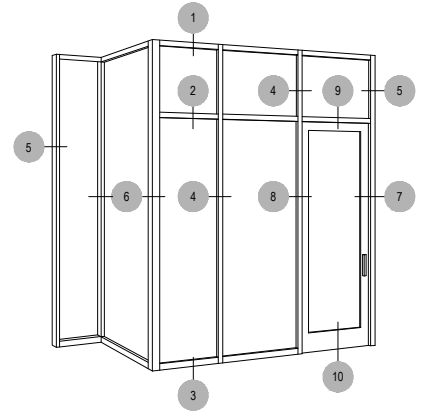

AFG601T Series

Description: 2" x 6" Offset Glazed for 1" Glass

Function: Window Wall

Detail: Verticals

Scale: 3" = 1'-0"

SHEET 3 OF 9

AFG601T Series

Description: 2" x 6" Offset Glazed for 1" Glass

Function: Window Wall

Detail: Jamb

Scale: 3" = 1'-0"

SHEET 4 OF 9

AFG601T Series

Description: 2" x 6" Offset Glazed for 1" Glass

Function: Window Wall

Detail: Corners

Scale: 3" = 1'-0"

AFG601T Series

Description: 2" x 6" Offset Glazed for 1" Glass

Function: Window Wall

Detail: Offset Doors

Scale: 3" = 1'-0"

DOOR JAMB
7-1

DOOR JAMB @ SIDELITE
8-1