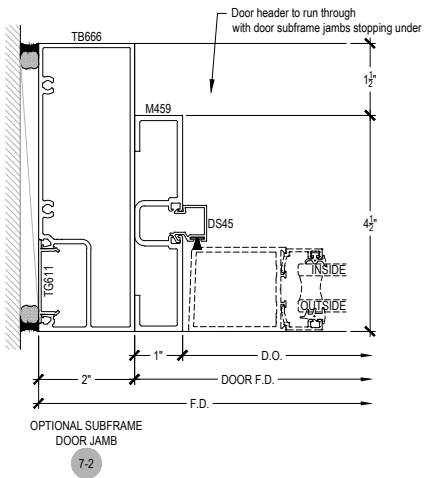

OPTIONAL THRESHOLDS
@ OFFSET HUNG DOOR
10-1 10-2 10-3

AFG601T Series

Description: 2" x 6" Offset Glazed for 1" Glass

Function: Window Wall

Detail: Offset Hung Doors & Options

Scale: 3" = 1'-0"

AFG601T Series

Description: 2" x 6" Offset Glazed for 1" Glass

Function: Window Wall

Detail: Offset Hung Doors & Options

Scale: 3" = 1'-0"

7-4

8-4

11-5

11-6