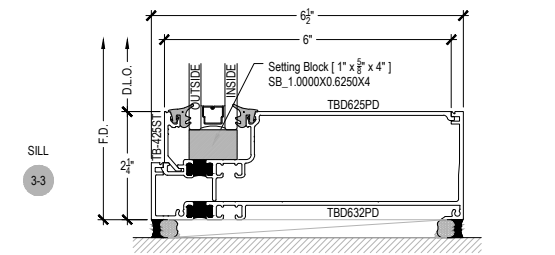

AFG601T Series

Description: 2" x 6" Offset Glazed for 1" Glass

Function: Window Wall

Detail: Horizontals

Scale: 3" = 1'-0"

SHEET 1 OF 9

SCREW RACE OUTSIDE SET

SCREW RACE INSIDE SET

COMPENSATING STICK OUTSIDE SET

COMPENSATING STICK INSIDE SET

AFG601T Series

Description: 2" x 6" Offset Glazed for 1" Glass

Function: Window Wall

Detail: Horizontals

Scale: 3" = 1'-0"

SHEET 2 OF 9

HEAD
1-5

HEAD
1-6

HORIZONTAL
2-5

HORIZONTAL
2-6

SILL
3-5

SILL
3-6

SHEAR BLOCK
OUTSIDE SET

SHEAR BLOCK
INSIDE SET

AFG601T Series

Description: 2" x 6" Offset Glazed for 1" Glass

Function: Window Wall

Detail: Verticals

Scale: 3" = 1'-0"

SHEET 3 OF 9

AFG601T Series

Description: 2" x 6" Offset Glazed for 1" Glass