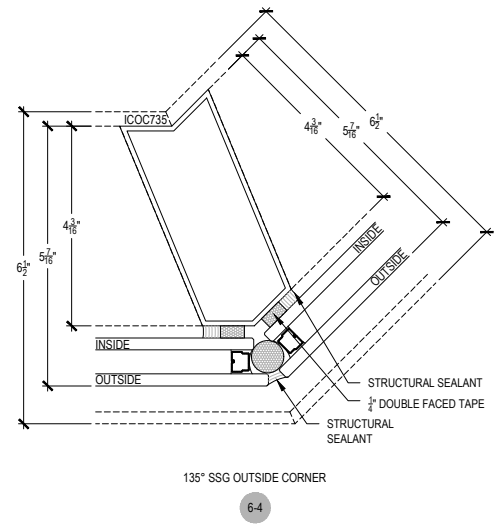

AFG601T Series

Description: 2" x 6" Offset Glazed for 1" Glass

Function: Window Wall

Detail: Verticals

Scale: 3" = 1'-0"

SHEET 3 OF 9

AFG601T Series

Description: 2" x 6" Offset Glazed for 1" Glass

Function: Window Wall

Detail: Jamb

Scale: 3" = 1'-0"

SHEET 4 OF 9

AFG601T Series

Description: 2" x 6" Offset Glazed for 1" Glass

Function: Window Wall

Detail: Corners

Scale: 3" = 1'-0"

AFG601T Series

Description: 2" x 6" Offset Glazed for 1" Glass

Function: Window Wall

Detail: Offset Doors

Scale: 3" = 1'-0"

DOOR JAMB
7-1

DOOR JAMB @ SIDELITE
8-1

Description: 2" x 6" Offset Glazed for 1" Glass

Function: Window Wall

Detail: Offset Hung Doors & Options

Scale: 3" = 1'-0"

7-4

8-4

11-5

11-6