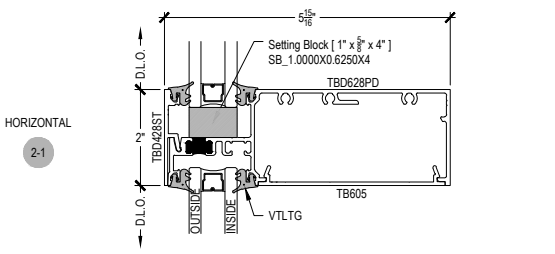

AFG601T Series

Description: 2" x 6" Offset Glazed for 1" Glass

Function: Window Wall

Detail: Horizontals

Scale: 3" = 1'-0"

SHEET 1 OF 9

SCREW RACE OUTSIDE SET

SCREW RACE INSIDE SET

COMPENSATING STICK OUTSIDE SET

COMPENSATING STICK INSIDE SET

AFG601T Series

Description: 2" x 6" Offset Glazed for 1" Glass

Function: Window Wall

Detail: Horizontals

Scale: 3" = 1'-0"

SHEET 2 OF 9

HEAD
1-5

HEAD
1-6

HORIZONTAL
2-5

HORIZONTAL
2-6

SILL
3-5

SILL
3-6

SHEAR BLOCK
OUTSIDE SET

SHEAR BLOCK
INSIDE SET

AFG601T Series

Description: 2" x 6" Offset Glazed for 1" Glass

Function: Window Wall

Detail: Verticals

Scale: 3" = 1'-0"

SHEET 3 OF 9

AFG601T Series

Description: 2" x 6" Offset Glazed for 1" Glass