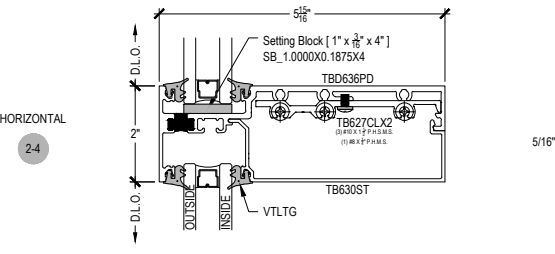

AFG601T Series

Description: 2" x 6" Offset Glazed for 1" Glass

Function: Window Wall

Detail: Horizontals

Scale: 3" = 1'-0"

SHEET 1 OF 9

SCREW RACE OUTSIDE SET

SCREW RACE INSIDE SET

COMPENSATING STICK OUTSIDE SET

COMPENSATING STICK INSIDE SET

AFG601T Series

Description: 2" x 6" Offset Glazed for 1" Glass

Function: Window Wall

Detail: Horizontals

Scale: 3" = 1'-0"

SHEET 2 OF 9

HEAD
1-5

HEAD
1-6

HORIZONTAL
2-5

HORIZONTAL
2-6

SILL
3-5

SILL
3-6

SHEAR BLOCK
OUTSIDE SET

SHEAR BLOCK
INSIDE SET

AFG601T Series

Description: 2" x 6" Offset Glazed for 1" Glass

Function: Window Wall

Detail: Verticals

Scale: 3" = 1'-0"

SHEET 3 OF 9

AFG601T Series

Description: 2" x 6" Offset Glazed for 1" Glass