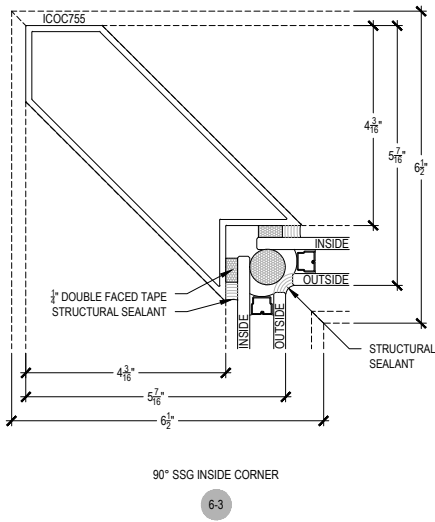

Function: Window Wall

Detail: Jamb

Scale: 3" = 1'-0"

SHEET 4 OF 9

AFG601T Series

Description: 2" x 6" Offset Glazed for 1" Glass

Function: Window Wall

Detail: Corners

Scale: 3" = 1'-0"

AFG601T Series

Description: 2" x 6" Offset Glazed for 1" Glass

Function: Window Wall

Detail: Offset Doors

Scale: 3" = 1'-0"

DOOR JAMB
7-1

DOOR JAMB @ SIDELITE
8-1