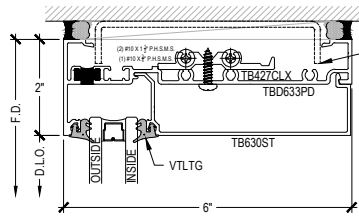

COMPENSATING STICK OUTSIDE SET

COMPENSATING STICK INSIDE SET

AFG601T Series

Description: 2" x 6" Offset Glazed for 1" Glass

Function: Window Wall

Detail: Horizontals

Scale: 3" = 1'-0"

SHEET 2 OF 9

HEAD
1-5

HEAD
1-6

HORIZONTAL
2-5

HORIZONTAL
2-6

SILL
3-5

SILL
3-6

SHEAR BLOCK
OUTSIDE SET

SHEAR BLOCK
INSIDE SET