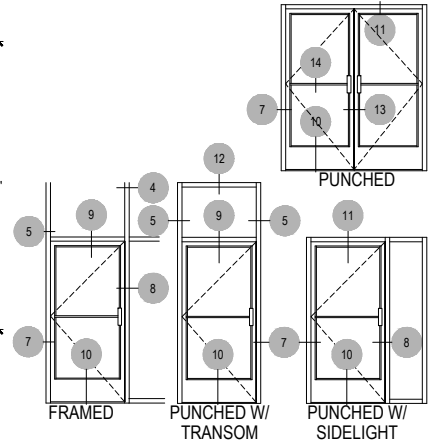

Function: Window Wall

Detail: Jamb

Scale: 3" = 1'-0"

SHEET 4 OF 9

AFG601T Series

Description: 2" x 6" Offset Glazed for 1" Glass

Function: Window Wall

Detail: Corners

Scale: 3" = 1'-0"

AFG601T Series

Description: 2" x 6" Offset Glazed for 1" Glass

Function: Window Wall

Detail: Offset Doors

Scale: 3" = 1'-0"

DOOR JAMB
7-1

DOOR JAMB @ SIDELITE
8-1

OPTIONAL THRESHOLDS
@ OFFSET HUNG DOOR
10-1 10-2 10-3

AFG601T Series

Description: 2" x 6" Offset Glazed for 1" Glass

Function: Window Wall

Detail: Offset Hung Doors & Options

Scale: 3" = 1'-0"

AFG601T Series

Description: 2" x 6" Offset Glazed for 1" Glass

Function: Window Wall

Detail: Offset Hung Doors & Options

Scale: 3" = 1'-0"

7-4

8-4

11-5

11-6