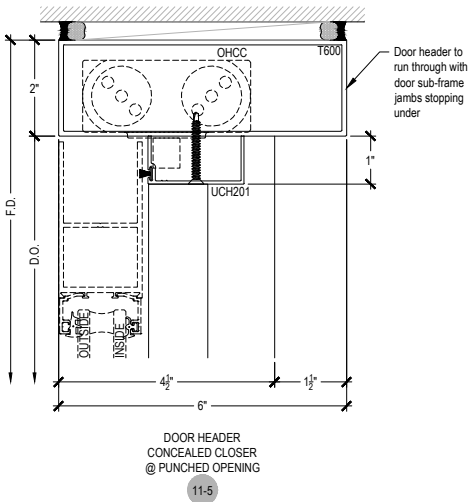

OPTIONAL THRESHOLDS
@ OFFSET HUNG DOOR
10-1 10-2 10-3

AFG601T Series

Description: 2" x 6" Offset Glazed for 1" Glass

Function: Window Wall

Detail: Offset Hung Doors & Options

Scale: 3" = 1'-0"

AFG601T Series

Description: 2" x 6" Offset Glazed for 1" Glass

Function: Window Wall

Detail: Offset Hung Doors & Options

Scale: 3" = 1'-0"

7-4

8-4

11-5

11-6

9-6

9-7

10-1 10-2 10-3

AFG601T Series

Description: 2" x 6" Offset Glazed for 1" Glass

Function: Window Wall

Detail: Center Hung Doors

Scale: 3" = 1'-0"