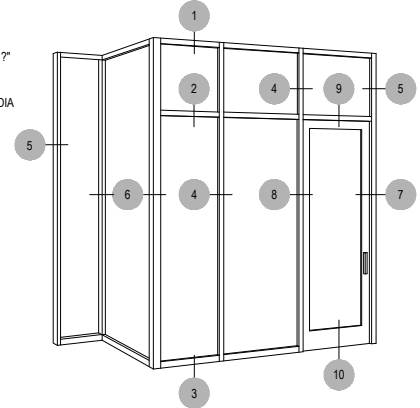

COMPENSATING STICK OUTSIDE SET

COMPENSATING STICK INSIDE SET

AFG601T Series

Description: 2" x 6" Offset Glazed for 1" Glass

Function: Window Wall

Detail: Horizontals

Scale: 3" = 1'-0"

SHEET 2 OF 9

HEAD
1-5

HEAD
1-6

HORIZONTAL
2-5

HORIZONTAL
2-6

SILL
3-5

SILL
3-6

SHEAR BLOCK
OUTSIDE SET

SHEAR BLOCK
INSIDE SET

AFG601T Series

Description: 2" x 6" Offset Glazed for 1" Glass

Function: Window Wall

Detail: Verticals

Scale: 3" = 1'-0"

SHEET 3 OF 9

AFG601T Series

Description: 2" x 6" Offset Glazed for 1" Glass

Function: Window Wall

Detail: Jamb

Scale: 3" = 1'-0"

SHEET 4 OF 9

AFG601T Series

Description: 2" x 6" Offset Glazed for 1" Glass

Function: Window Wall

Detail: Corners