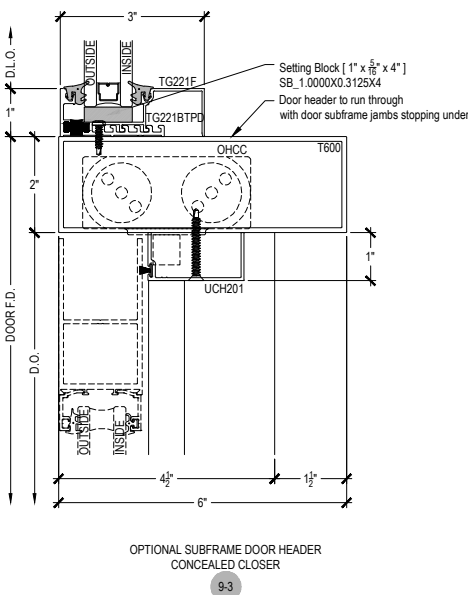

OPTIONAL THRESHOLDS
@ OFFSET HUNG DOOR
10-1 10-2 10-3

AFG601T Series

Description: 2" x 6" Offset Glazed for 1" Glass

Function: Window Wall

Detail: Offset Hung Doors & Options

Scale: 3" = 1'-0"

AFG601T Series

Description: 2" x 6" Offset Glazed for 1" Glass

Function: Window Wall

Detail: Offset Hung Doors & Options

Scale: 3" = 1'-0"

7-4

8-4

11-5

11-6