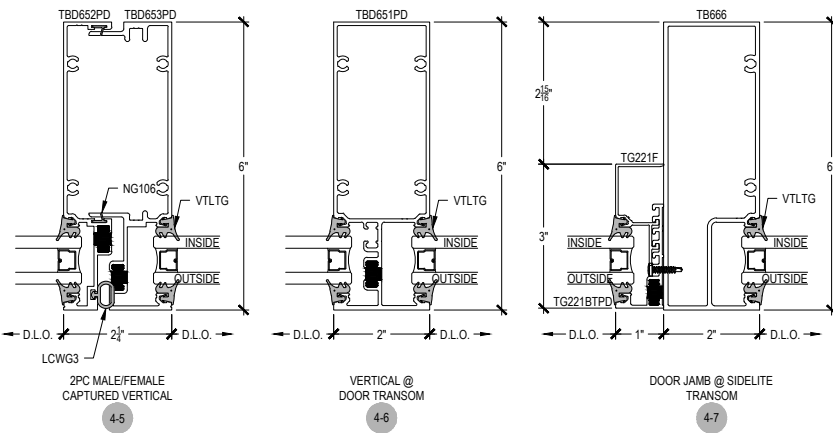

AFG601T Series

Description: 2" x 6" Offset Glazed for 1" Glass

Function: Window Wall

Detail: Verticals

Scale: 3" = 1'-0"

SHEET 3 OF 9

AFG601T Series

Description: 2" x 6" Offset Glazed for 1" Glass

Function: Window Wall

Detail: Jamb

Scale: 3" = 1'-0"

SHEET 4 OF 9

AFG601T Series

Description: 2" x 6" Offset Glazed for 1" Glass

Function: Window Wall

Detail: Corners