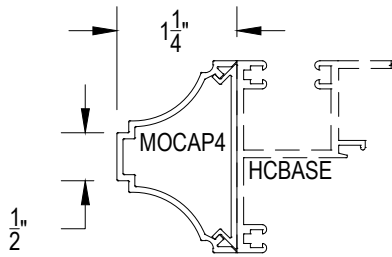

Center Glazed

Side Load

# AF175 Series

Description: 2" X 1 3/4" Offset Glazed For 1/4" Glass

Function: Storefront

Detail: Horizontals, Verticals

Scale: 3" = 1'-0"

SHEET 1 OF 3

COMPENSATING STICK  
OUTSIDE SET

**CHECK FOR AVAILABILITY  
PRIOR TO ORDERING**