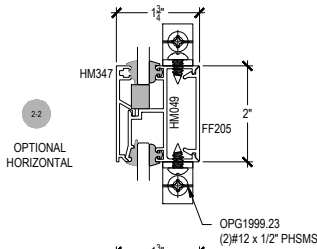

# AF175 Series

Description: 2" X 1 3/4" Offset Glazed For 1/4" Glass

Function: Storefront

Detail: Horizontals, Verticals

Scale: 3" = 1'-0"

SHEET 1 OF 3

COMPENSATING STICK  
OUTSIDE SET

**CHECK FOR AVAILABILITY  
PRIOR TO ORDERING**