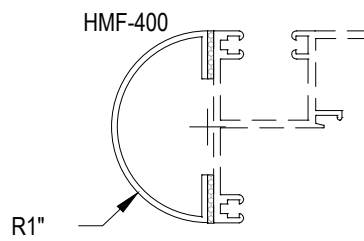

# AF175 Series

Description: 2" X 1 3/4" Offset Glazed For 1/4" Glass

Function: Storefront

Detail: Horizontals, Verticals

Scale: 3" = 1'-0"

SHEET 1 OF 3

COMPENSATING STICK  
OUTSIDE SET

**CHECK FOR AVAILABILITY  
PRIOR TO ORDERING**