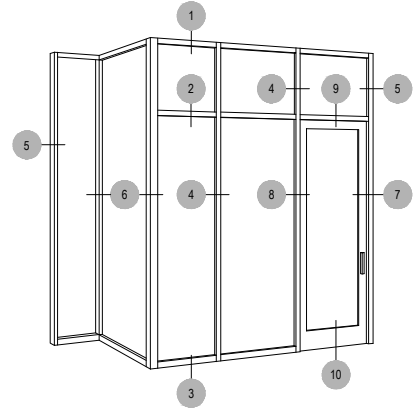

Center Glazed

Side Load

# AF175 Series

Description: 2" X 1 3/4" Offset Glazed For 1/4" Glass

Function: Storefront

Detail: Horizontals, Verticals

Scale: 3" = 1'-0"

SHEET 1 OF 3

COMPENSATING STICK  
OUTSIDE SET

**CHECK FOR AVAILABILITY  
PRIOR TO ORDERING**