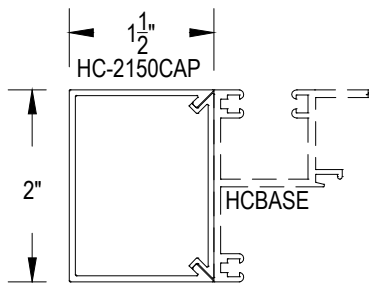

# AF175 Series

Description: 2" X 1 3/4" Offset Glazed For 1/4" Glass

Function: Storefront

Detail: Horizontals, Verticals

Scale: 3" = 1'-0"

SHEET 1 OF 3

COMPENSATING STICK  
OUTSIDE SET

**CHECK FOR AVAILABILITY  
PRIOR TO ORDERING**