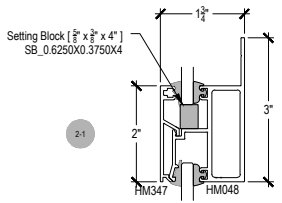

# AF175 Series

Description: 2" X 1 3/4" Offset Glazed For 1/4" Glass

Function: Storefront

Detail: Horizontals, Verticals

Scale: 3" = 1'-0"

SHEET 1 OF 3

COMPENSATING STICK  
OUTSIDE SET

**CHECK FOR AVAILABILITY  
PRIOR TO ORDERING**