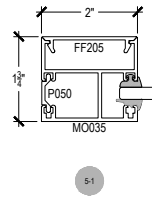

# AF175 Series

Description: 2" X 1 3/4" Offset Glazed For 1/4" Glass

Function: Storefront

Detail: Horizontals, Verticals

Scale: 3" = 1'-0"

SHEET 1 OF 3

COMPENSATING STICK  
OUTSIDE SET

**CHECK FOR AVAILABILITY  
PRIOR TO ORDERING**