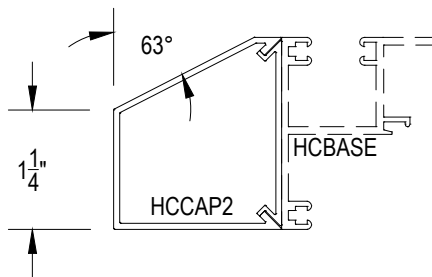

# AF175 Series

Description: 2" X 1 3/4" Offset Glazed For 1/4" Glass

Function: Storefront

Detail: Horizontals, Verticals

Scale: 3" = 1'-0"

SHEET 1 OF 3

COMPENSATING STICK  
OUTSIDE SET

**CHECK FOR AVAILABILITY  
PRIOR TO ORDERING**