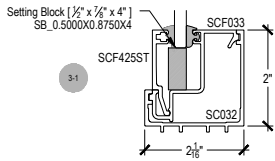

# AF175 Series

Description: 2" X 1 3/4" Offset Glazed For 1/4" Glass

Function: Storefront

Detail: Horizontals, Verticals

Scale: 3" = 1'-0"

SHEET 1 OF 3

COMPENSATING STICK  
OUTSIDE SET

**CHECK FOR AVAILABILITY  
PRIOR TO ORDERING**