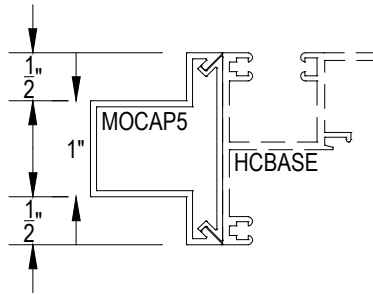

Center Glazed

Side Load

# AF175 Series

Description: 2" X 1 3/4" Offset Glazed For 1/4" Glass

Function: Storefront

Detail: Horizontals, Verticals

Scale: 3" = 1'-0"

SHEET 1 OF 3

COMPENSATING STICK  
OUTSIDE SET

**CHECK FOR AVAILABILITY  
PRIOR TO ORDERING**