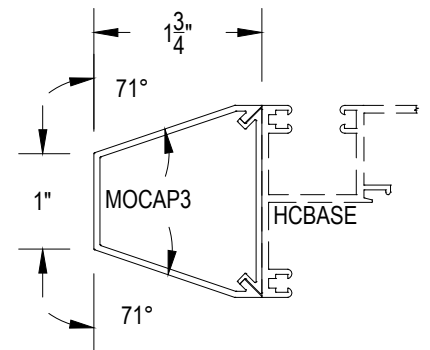

Center Glazed

Side Load

# AF175 Series

Description: 2" X 1 3/4" Offset Glazed For 1/4" Glass

Function: Storefront

Detail: Horizontals, Verticals

Scale: 3" = 1'-0"

SHEET 1 OF 3

COMPENSATING STICK  
OUTSIDE SET

**CHECK FOR AVAILABILITY  
PRIOR TO ORDERING**