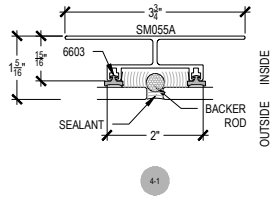

# AF175 Series

Description: 2" X 1 3/4" Offset Glazed For 1/4" Glass

Function: Storefront

Detail: Horizontals, Verticals

Scale: 3" = 1'-0"

SHEET 1 OF 3

COMPENSATING STICK  
OUTSIDE SET

**CHECK FOR AVAILABILITY  
PRIOR TO ORDERING**