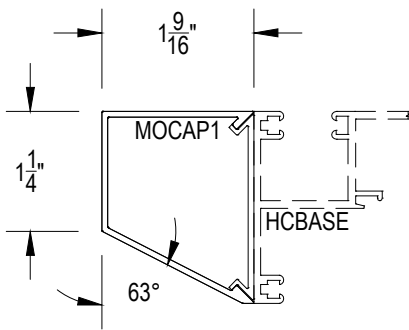

Center Glazed

Side Load

# AF175 Series

Description: 2" X 1 3/4" Offset Glazed For 1/4" Glass

Function: Storefront

Detail: Horizontals, Verticals

Scale: 3" = 1'-0"

SHEET 1 OF 3

COMPENSATING STICK  
OUTSIDE SET

**CHECK FOR AVAILABILITY  
PRIOR TO ORDERING**