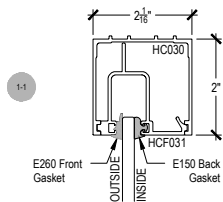

# AF175 Series

Description: 2" X 1 3/4" Offset Glazed For 1/4" Glass

Function: Storefront

Detail: Horizontals, Verticals

Scale: 3" = 1'-0"

SHEET 1 OF 3

COMPENSATING STICK  
OUTSIDE SET

**CHECK FOR AVAILABILITY  
PRIOR TO ORDERING**