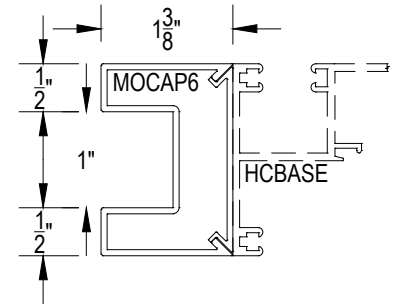

Center Glazed

Side Load

# AF175 Series

Description: 2" X 1 3/4" Offset Glazed For 1/4" Glass

Function: Storefront

Detail: Horizontals, Verticals

Scale: 3" = 1'-0"

SHEET 1 OF 3

COMPENSATING STICK  
OUTSIDE SET

**CHECK FOR AVAILABILITY  
PRIOR TO ORDERING**