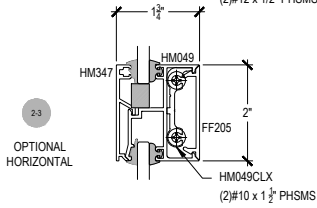

# AF175 Series

Description: 2" X 1 3/4" Offset Glazed For 1/4" Glass

Function: Storefront

Detail: Horizontals, Verticals

Scale: 3" = 1'-0"

SHEET 1 OF 3

COMPENSATING STICK  
OUTSIDE SET

**CHECK FOR AVAILABILITY  
PRIOR TO ORDERING**