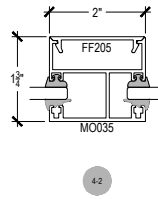

# AF175 Series

Description: 2" X 1 3/4" Offset Glazed For 1/4" Glass

Function: Storefront

Detail: Horizontals, Verticals

Scale: 3" = 1'-0"

SHEET 1 OF 3

COMPENSATING STICK  
OUTSIDE SET

**CHECK FOR AVAILABILITY  
PRIOR TO ORDERING**