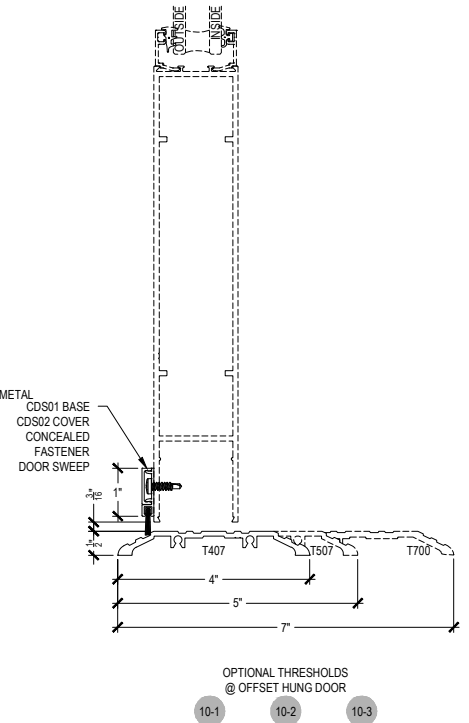

Offset Glazed

T500 FACET WALL SERIES 5 1/2"

Description: 2 1/4" x 5 1/2" Glazed for 1" Glass

Function: Curtain Wall

Detail: Corners

Scale: 3" = 1'-0"

SHEET 3 OF 6

NOTE:
SEE PARTS ID SHEETS FOR 'F'
& 'T' ANCHOR PARTS
NUMBERS TO EACH VERTICAL

Offset Glazed

T500 FACET WALL SERIES 5 1/2"

Description: 2 1/4" x 5 1/2" Glazed for 1" Glass

Function: Curtain Wall

Detail: Offset Hung Doors

Scale: 3" = 1'-0"

SHEET 4 OF 6

NOTE: SEE PARTS ID SHEETS FOR "F" & "T" ANCHOR PARTS NUMBERS TO EACH VERTICAL.

NOTE: FOR ALL DOOR OPTIONS SEE THE ENTRANCE SECTION OF ARCADIA, INC. WEBSITE.

Offset Glazed

T500 FACET WALL SERIES 5 1/2"

Description: 2 1/4" x 5 1/2" Glazed for 1" Glass

Function: Curtain Wall

Detail: Offset Hung Doors & Options

Description: 2 1/4" x 5 1/2" Glazed for 1" Glass

Function: Curtain Wall

Detail: Center Hung Doors

Scale: 3" = 1'-0"

SHEET 6 OF 6

NOTE: SEE PARTS ID SHEETS FOR "F" & "T" ANCHOR PARTS & NUMBERS TO EACH VERTICAL.