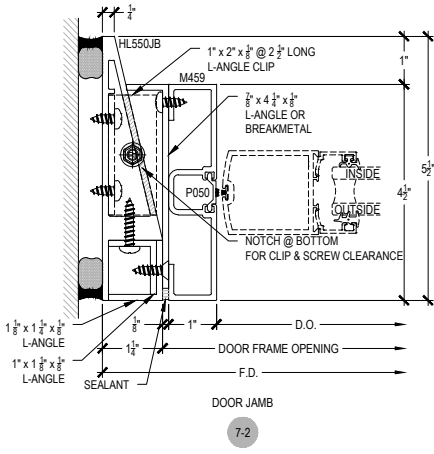

Offset Glazed

T500 FACET WALL SERIES 5 1/2"

Description: 2 1/4" x 5 1/2" Glazed for 1" Glass

Function: Curtain Wall

Detail: Offset Hung Doors

Scale: 3" = 1'-0"

SHEET 4 OF 6

NOTE: SEE PARTS ID SHEETS FOR "F" & "T" ANCHOR PARTS NUMBERS TO EACH VERTICAL.

NOTE: FOR ALL DOOR OPTIONS SEE THE ENTRANCE SECTION OF ARCADIA, INC. WEBSITE.

Offset Glazed

T500 FACET WALL SERIES 5 1/2"

Description: 2 1/4" x 5 1/2" Glazed for 1" Glass

Function: Curtain Wall

Detail: Offset Hung Doors & Options

Scale: 3" = 1'-0"

SHEET 5 OF 6

NOTE: SEE PARTS ID SHEETS FOR "F" & "T" ANCHOR PARTS NUMBERS TO EACH VERTICAL.

NOTE: FOR ALL DOOR OPTIONS SEE THE ENTRANCE SECTION OF ARCADIA, INC. WEBSITE.

Offset Glazed

T500 FACET WALL SERIES 5 1/2"

Description: 2 1/4" x 5 1/2" Glazed for 1" Glass

Function: Curtain Wall

Detail: Center Hung Doors

Scale: 3" = 1'-0"

SHEET 6 OF 6

NOTE: SEE PARTS ID SHEETS FOR "F" & "T" ANCHOR PARTS & NUMBERS TO EACH VERTICAL.