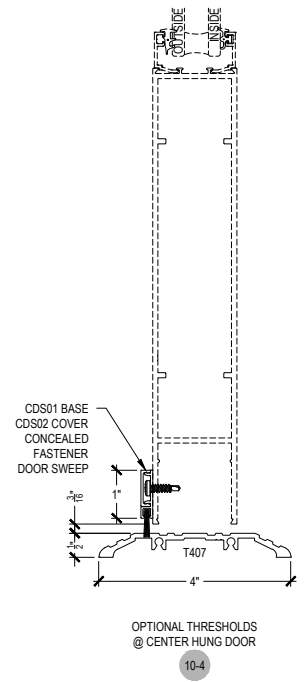

T500 FACET WALL SERIES 5 1/2"

Description: 2 1/4" x 5 1/2" Glazed for 1" Glass

Function: Curtain Wall

Detail: Verticals, Jamb

Scale: 3" = 1'-0"

SHEET 2 OF 6

NOTE:
SEE PARTS ID SHEETS FOR "F"
& "T" ANCHOR PARTS
NUMBERS TO EACH VERTICAL

Offset Glazed

T500 FACET WALL SERIES 5 1/2"

Description: 2 1/4" x 5 1/2" Glazed for 1" Glass

Function: Curtain Wall

Detail: Offset Hung Doors

Scale: 3" = 1'-0"

SHEET 4 OF 6

NOTE: SEE PARTS ID SHEETS FOR "F" & "T" ANCHOR PARTS NUMBERS TO EACH VERTICAL.

Scale: 3" = 1'-0"

SHEET 5 OF 6

NOTE: SEE PARTS ID SHEETS FOR "F" & "T" ANCHOR PARTS NUMBERS TO EACH VERTICAL.

NOTE: FOR ALL DOOR OPTIONS SEE THE ENTRANCE SECTION OF ARCADIA, INC. WEBSITE.

Offset Glazed

T500 FACET WALL SERIES 5 1/2"

Description: 2 1/4" x 5 1/2" Glazed for 1" Glass

Function: Curtain Wall

Detail: Center Hung Doors

Scale: 3" = 1'-0"

SHEET 6 OF 6

NOTE: SEE PARTS ID SHEETS FOR "F" & "T" ANCHOR PARTS & NUMBERS TO EACH VERTICAL.