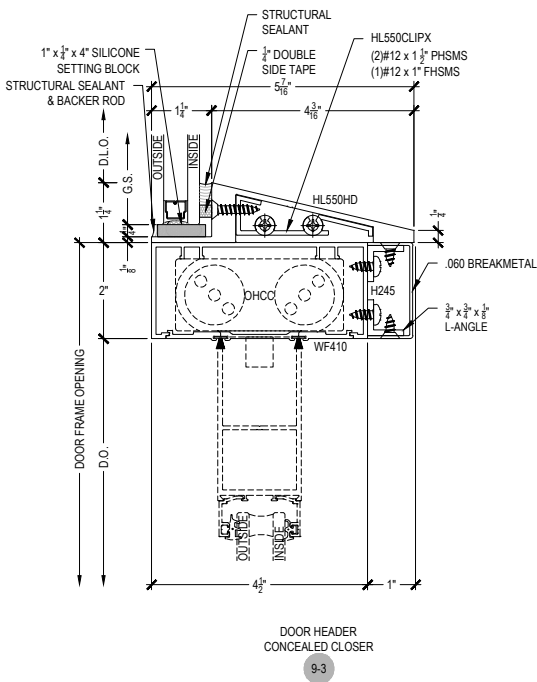

Scale: 3" = 1'-0"

SHEET 5 OF 6

NOTE: SEE PARTS ID SHEETS FOR "F" & "T" ANCHOR PARTS NUMBERS TO EACH VERTICAL.

NOTE: FOR ALL DOOR OPTIONS SEE THE ENTRANCE SECTION OF ARCADIA, INC. WEBSITE.

Offset Glazed

T500 FACET WALL SERIES 5 1/2"

Description: 2 1/4" x 5 1/2" Glazed for 1" Glass

Function: Curtain Wall

Detail: Center Hung Doors

Scale: 3" = 1'-0"

SHEET 6 OF 6

NOTE: SEE PARTS ID SHEETS FOR "F" & "T" ANCHOR PARTS & NUMBERS TO EACH VERTICAL.