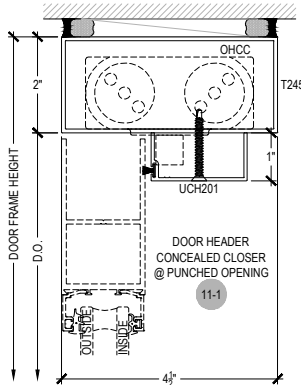

Offset Glazed

T500 FACET WALL SERIES 5 1/2"

Description: 2 1/4" x 5 1/2" Glazed for 1" Glass

Function: Curtain Wall

Detail: Corners

Scale: 3" = 1'-0"

SHEET 3 OF 6

NOTE:
SEE PARTS ID SHEETS FOR 'F'
& 'T' ANCHOR PARTS
NUMBERS TO EACH VERTICAL

Offset Glazed

T500 FACET WALL SERIES 5 1/2"

Description: 2 1/4" x 5 1/2" Glazed for 1" Glass

Function: Curtain Wall

Detail: Offset Hung Doors

Scale: 3" = 1'-0"

SHEET 4 OF 6

NOTE: SEE PARTS ID SHEETS FOR "F" & "T" ANCHOR PARTS NUMBERS TO EACH VERTICAL.

NOTE: FOR ALL DOOR OPTIONS SEE THE ENTRANCE SECTION OF ARCADIA, INC. WEBSITE.

Offset Glazed

T500 FACET WALL SERIES 5 1/2"

Description: 2 1/4" x 5 1/2" Glazed for 1" Glass

Function: Curtain Wall

Detail: Offset Hung Doors & Options

Description: 2 1/4" x 5 1/2" Glazed for 1" Glass

Function: Curtain Wall

Detail: Center Hung Doors

Scale: 3" = 1'-0"

SHEET 6 OF 6

NOTE: SEE PARTS ID SHEETS FOR "F" & "T" ANCHOR PARTS & NUMBERS TO EACH VERTICAL.