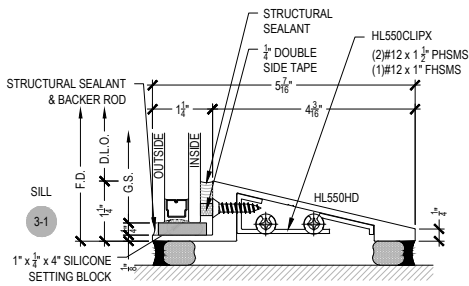

Offset Glazed

T500 FACET WALL SERIES 5 1/2"

Description: 2 1/4" x 5 1/2" Glazed for 1" Glass

Function: Curtain Wall

Detail: Heads, Horizontals, Sills

Scale: 3" = 1'-0"

SHEET 1 OF 6

Offset Glazed

T500 FACET WALL SERIES 5 1/2"

Description: 2 1/4" x 5 1/2" Glazed for 1" Glass

Function: Curtain Wall

Detail: Verticals, Jamb

Scale: 3" = 1'-0"

SHEET 2 OF 6

NOTE:
SEE PARTS ID SHEETS FOR "F"
& "T" ANCHOR PARTS
NUMBERS TO EACH VERTICAL

Offset Glazed

T500 FACET WALL SERIES 5 1/2"

Description: 2 1/4" x 5 1/2" Glazed for 1" Glass

Function: Curtain Wall

Detail: Corners

Scale: 3" = 1'-0"

SHEET 3 OF 6

NOTE:
SEE PARTS ID SHEETS FOR 'F'
& 'T' ANCHOR PARTS
NUMBERS TO EACH VERTICAL

Offset Glazed

T500 FACET WALL SERIES 5 1/2"

Description: 2 1/4" x 5 1/2" Glazed for 1" Glass

Function: Curtain Wall

Detail: Offset Hung Doors

Scale: 3" = 1'-0"

SHEET 4 OF 6

NOTE: SEE PARTS ID SHEETS FOR "F" & "T" ANCHOR PARTS NUMBERS TO EACH VERTICAL.