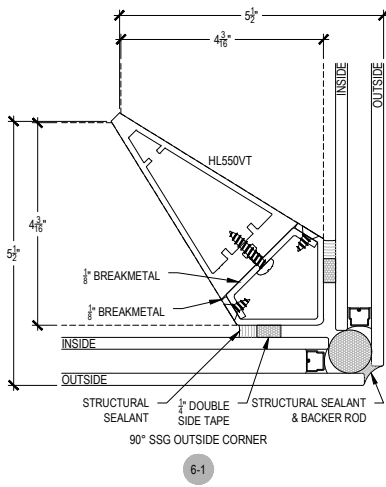

T500 FACET WALL SERIES 5 1/2"

Description: 2 1/4" x 5 1/2" Glazed for 1" Glass

Function: Curtain Wall

Detail: Verticals, Jamb

Scale: 3" = 1'-0"

SHEET 2 OF 6

NOTE:
SEE PARTS ID SHEETS FOR "F"
& "T" ANCHOR PARTS
NUMBERS TO EACH VERTICAL

Offset Glazed

T500 FACET WALL SERIES 5 1/2"

Description: 2 1/4" x 5 1/2" Glazed for 1" Glass

Function: Curtain Wall

Detail: Corners

Scale: 3" = 1'-0"

SHEET 3 OF 6

NOTE:
SEE PARTS ID SHEETS FOR 'F'
& 'T' ANCHOR PARTS
NUMBERS TO EACH VERTICAL

Offset Glazed

T500 FACET WALL SERIES 5 1/2"

Description: 2 1/4" x 5 1/2" Glazed for 1" Glass

Function: Curtain Wall

Detail: Offset Hung Doors

Scale: 3" = 1'-0"

SHEET 4 OF 6

NOTE: SEE PARTS ID SHEETS FOR "F" & "T" ANCHOR PARTS NUMBERS TO EACH VERTICAL.

Description: 2 1/4" x 5 1/2" Glazed for 1" Glass

Function: Curtain Wall

Detail: Center Hung Doors

Scale: 3" = 1'-0"

SHEET 6 OF 6

NOTE: SEE PARTS ID SHEETS FOR "F" & "T" ANCHOR PARTS & NUMBERS TO EACH VERTICAL.