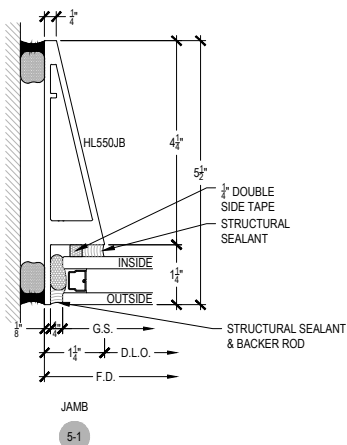

Offset Glazed

T500 FACET WALL SERIES 5 1/2"

Description: 2 1/4" x 5 1/2" Glazed for 1" Glass

Function: Curtain Wall

Detail: Heads, Horizontals, Sills

Scale: 3" = 1'-0"

SHEET 1 OF 6

Offset Glazed

T500 FACET WALL SERIES 5 1/2"

Description: 2 1/4" x 5 1/2" Glazed for 1" Glass

Function: Curtain Wall

Detail: Verticals, Jamb

Scale: 3" = 1'-0"

SHEET 2 OF 6

NOTE:
SEE PARTS ID SHEETS FOR "F"
& "T" ANCHOR PARTS
NUMBERS TO EACH VERTICAL

Offset Glazed

T500 FACET WALL SERIES 5 1/2"

Description: 2 1/4" x 5 1/2" Glazed for 1" Glass

Function: Curtain Wall

Detail: Corners

Scale: 3" = 1'-0"

SHEET 3 OF 6

NOTE:
SEE PARTS ID SHEETS FOR 'F'
& 'T' ANCHOR PARTS
NUMBERS TO EACH VERTICAL

Offset Glazed

T500 FACET WALL SERIES 5 1/2"

Description: 2 1/4" x 5 1/2" Glazed for 1" Glass

Function: Curtain Wall

Detail: Offset Hung Doors

Scale: 3" = 1'-0"

SHEET 4 OF 6

NOTE: SEE PARTS ID SHEETS FOR "F" & "T" ANCHOR PARTS NUMBERS TO EACH VERTICAL.