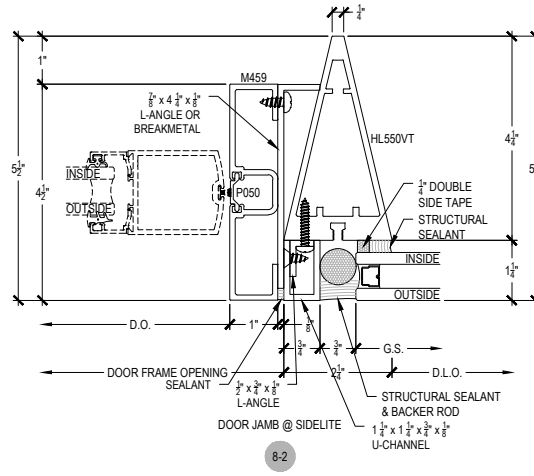

T500 FACET WALL SERIES 5 1/2"

Description: 2 1/4" x 5 1/2" Glazed for 1" Glass

Function: Curtain Wall

Detail: Verticals, Jamb

Scale: 3" = 1'-0"

SHEET 2 OF 6

NOTE:
SEE PARTS ID SHEETS FOR "F"
& "T" ANCHOR PARTS
NUMBERS TO EACH VERTICAL

NOTE: FOR ALL DOOR OPTIONS SEE THE ENTRANCE SECTION OF ARCADIA, INC. WEBSITE.

Offset Glazed

T500 FACET WALL SERIES 5 1/2"

Description: 2 1/4" x 5 1/2" Glazed for 1" Glass

Function: Curtain Wall

Detail: Offset Hung Doors & Options

Scale: 3" = 1'-0"

SHEET 5 OF 6

NOTE: SEE PARTS ID SHEETS FOR "F" & "T" ANCHOR PARTS NUMBERS TO EACH VERTICAL.

NOTE: FOR ALL DOOR OPTIONS SEE THE ENTRANCE SECTION OF ARCADIA, INC. WEBSITE.

Offset Glazed

T500 FACET WALL SERIES 5 1/2"

Description: 2 1/4" x 5 1/2" Glazed for 1" Glass

Function: Curtain Wall

Detail: Center Hung Doors

Scale: 3" = 1'-0"

SHEET 6 OF 6

NOTE: SEE PARTS ID SHEETS FOR "F" & "T" ANCHOR PARTS & NUMBERS TO EACH VERTICAL.