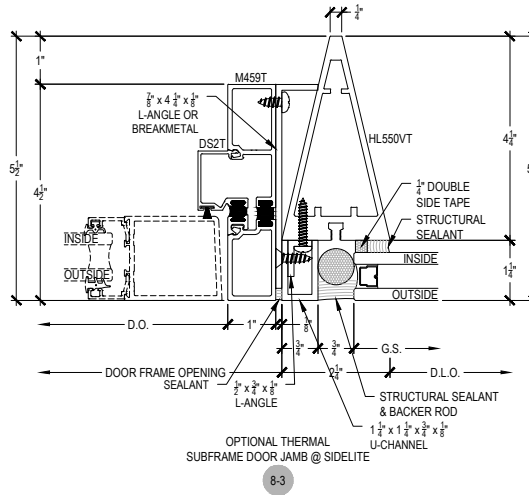

T500 FACET WALL SERIES 5 1/2"

Description: 2 1/4" x 5 1/2" Glazed for 1" Glass

Function: Curtain Wall

Detail: Verticals, Jamb

Scale: 3" = 1'-0"

SHEET 2 OF 6

NOTE:
SEE PARTS ID SHEETS FOR "F"
& "T" ANCHOR PARTS
NUMBERS TO EACH VERTICAL

NOTE: FOR ALL DOOR OPTIONS SEE THE ENTRANCE SECTION OF ARCADIA, INC. WEBSITE.

Offset Glazed

T500 FACET WALL SERIES 5 1/2"

Description: 2 1/4" x 5 1/2" Glazed for 1" Glass

Function: Curtain Wall

Detail: Offset Hung Doors & Options

Scale: 3" = 1'-0"

SHEET 5 OF 6

NOTE: SEE PARTS ID SHEETS FOR "F" & "T" ANCHOR PARTS NUMBERS TO EACH VERTICAL.

NOTE: FOR ALL DOOR OPTIONS SEE THE ENTRANCE SECTION OF ARCADIA, INC. WEBSITE.

Offset Glazed

T500 FACET WALL SERIES 5 1/2"

Description: 2 1/4" x 5 1/2" Glazed for 1" Glass

Function: Curtain Wall

Detail: Center Hung Doors

Scale: 3" = 1'-0"

SHEET 6 OF 6

NOTE: SEE PARTS ID SHEETS FOR "F" & "T" ANCHOR PARTS & NUMBERS TO EACH VERTICAL.