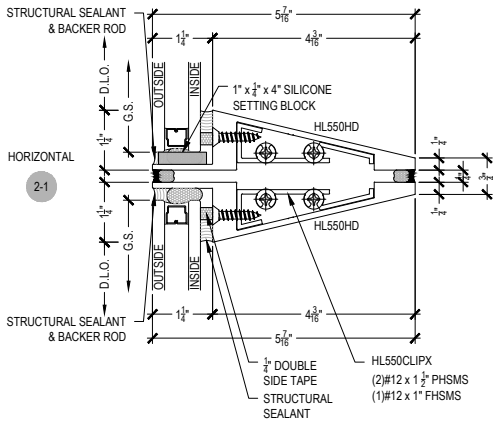

Offset Glazed

T500 FACET WALL SERIES 5 1/2"

Description: 2 1/4" x 5 1/2" Glazed for 1" Glass

Function: Curtain Wall

Detail: Heads, Horizontals, Sills

Scale: 3" = 1'-0"

SHEET 1 OF 6

Offset Glazed

T500 FACET WALL SERIES 5 1/2"

Description: 2 1/4" x 5 1/2" Glazed for 1" Glass

Function: Curtain Wall

Detail: Verticals, Jamb

Scale: 3" = 1'-0"

SHEET 2 OF 6

NOTE:
SEE PARTS ID SHEETS FOR "F"
& "T" ANCHOR PARTS
NUMBERS TO EACH VERTICAL

Offset Glazed

T500 FACET WALL SERIES 5 1/2"

Description: 2 1/4" x 5 1/2" Glazed for 1" Glass

Function: Curtain Wall

Detail: Corners

Scale: 3" = 1'-0"

SHEET 3 OF 6

NOTE:
SEE PARTS ID SHEETS FOR 'F'
& 'T' ANCHOR PARTS
NUMBERS TO EACH VERTICAL

Offset Glazed

T500 FACET WALL SERIES 5 1/2"

Description: 2 1/4" x 5 1/2" Glazed for 1" Glass

Function: Curtain Wall

Detail: Offset Hung Doors

Scale: 3" = 1'-0"

SHEET 4 OF 6

NOTE: SEE PARTS ID SHEETS FOR "F" & "T" ANCHOR PARTS NUMBERS TO EACH VERTICAL.