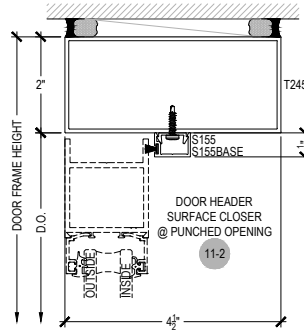

Offset Glazed

T500 FACET WALL SERIES 5 1/2"

Description: 2 1/4" x 5 1/2" Glazed for 1" Glass

Function: Curtain Wall

Detail: Corners

Scale: 3" = 1'-0"

SHEET 3 OF 6

NOTE:
SEE PARTS ID SHEETS FOR 'F'
& 'T' ANCHOR PARTS
NUMBERS TO EACH VERTICAL

Offset Glazed

T500 FACET WALL SERIES 5 1/2"

Description: 2 1/4" x 5 1/2" Glazed for 1" Glass

Function: Curtain Wall

Detail: Offset Hung Doors

Scale: 3" = 1'-0"

SHEET 4 OF 6

NOTE: SEE PARTS ID SHEETS FOR "F" & "T" ANCHOR PARTS NUMBERS TO EACH VERTICAL.

NOTE: FOR ALL DOOR OPTIONS SEE THE ENTRANCE SECTION OF ARCADIA, INC. WEBSITE.

Offset Glazed

T500 FACET WALL SERIES 5 1/2"

Description: 2 1/4" x 5 1/2" Glazed for 1" Glass

Function: Curtain Wall

Detail: Offset Hung Doors & Options

Description: 2 1/4" x 5 1/2" Glazed for 1" Glass

Function: Curtain Wall

Detail: Center Hung Doors

Scale: 3" = 1'-0"

SHEET 6 OF 6

NOTE: SEE PARTS ID SHEETS FOR "F" & "T" ANCHOR PARTS & NUMBERS TO EACH VERTICAL.