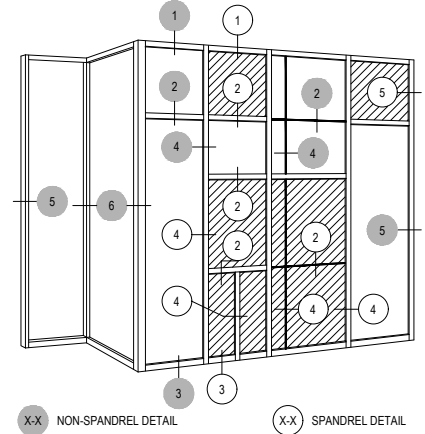

T500 FACET WALL SERIES 5 1/2"

Description: 2 1/4" x 5 1/2" Glazed for 1" Glass

Function: Curtain Wall

Detail: Verticals, Jamb

Scale: 3" = 1'-0"

SHEET 2 OF 6

NOTE:
SEE PARTS ID SHEETS FOR "F"
& "T" ANCHOR PARTS
NUMBERS TO EACH VERTICAL

Offset Glazed

T500 FACET WALL SERIES 5 1/2"

Description: 2 1/4" x 5 1/2" Glazed for 1" Glass

Function: Curtain Wall

Detail: Corners

Scale: 3" = 1'-0"

SHEET 3 OF 6

NOTE:
SEE PARTS ID SHEETS FOR 'F'
& 'T' ANCHOR PARTS
NUMBERS TO EACH VERTICAL

Offset Glazed

T500 FACET WALL SERIES 5 1/2"

Description: 2 1/4" x 5 1/2" Glazed for 1" Glass

Function: Curtain Wall

Detail: Offset Hung Doors

Scale: 3" = 1'-0"

SHEET 4 OF 6

NOTE: SEE PARTS ID SHEETS FOR "F" & "T" ANCHOR PARTS NUMBERS TO EACH VERTICAL.

NOTE: FOR ALL DOOR OPTIONS SEE THE ENTRANCE SECTION OF ARCADIA, INC. WEBSITE.

Offset Glazed

T500 FACET WALL SERIES 5 1/2"

Description: 2 1/4" x 5 1/2" Glazed for 1" Glass

Function: Curtain Wall

Detail: Offset Hung Doors & Options