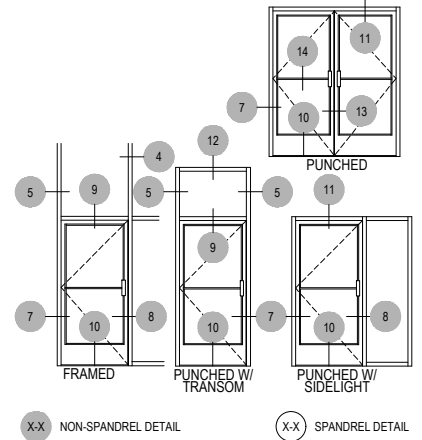

Offset Glazed

T500 FACET WALL SERIES 5 1/2"

Description: 2 1/4" x 5 1/2" Glazed for 1" Glass

Function: Curtain Wall

Detail: Offset Hung Doors

Scale: 3" = 1'-0"

SHEET 4 OF 6

NOTE: SEE PARTS ID SHEETS FOR "F" & "T" ANCHOR PARTS NUMBERS TO EACH VERTICAL.

NOTE: FOR ALL DOOR OPTIONS SEE THE ENTRANCE SECTION OF ARCADIA, INC. WEBSITE.

Offset Glazed

T500 FACET WALL SERIES 5 1/2"

Description: 2 1/4" x 5 1/2" Glazed for 1" Glass

Function: Curtain Wall

Detail: Offset Hung Doors & Options

Scale: 3" = 1'-0"

SHEET 5 OF 6

NOTE: SEE PARTS ID SHEETS FOR "F" & "T" ANCHOR PARTS NUMBERS TO EACH VERTICAL.

NOTE: FOR ALL DOOR OPTIONS SEE THE ENTRANCE SECTION OF ARCADIA, INC. WEBSITE.

Offset Glazed

T500 FACET WALL SERIES 5 1/2"

Description: 2 1/4" x 5 1/2" Glazed for 1" Glass

Function: Curtain Wall

Detail: Center Hung Doors

Scale: 3" = 1'-0"

SHEET 6 OF 6

NOTE: SEE PARTS ID SHEETS FOR "F" & "T" ANCHOR PARTS & NUMBERS TO EACH VERTICAL.