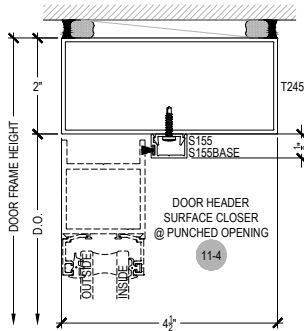

Offset Glazed

T500 FACET WALL SERIES 5 1/2"

Description: 2 1/4" x 5 1/2" Glazed for 1" Glass

Function: Curtain Wall

Detail: Offset Hung Doors

Scale: 3" = 1'-0"

SHEET 4 OF 6

NOTE: SEE PARTS ID SHEETS FOR "F" & "T" ANCHOR PARTS NUMBERS TO EACH VERTICAL.

NOTE: FOR ALL DOOR OPTIONS SEE THE ENTRANCE SECTION OF ARCADIA, INC. WEBSITE.

Offset Glazed

T500 FACET WALL SERIES 5 1/2"

Description: 2 1/4" x 5 1/2" Glazed for 1" Glass

Function: Curtain Wall

Detail: Offset Hung Doors & Options

Scale: 3" = 1'-0"

SHEET 5 OF 6

NOTE: SEE PARTS ID SHEETS FOR "F" & "T" ANCHOR PARTS NUMBERS TO EACH VERTICAL.

NOTE: FOR ALL DOOR OPTIONS SEE THE ENTRANCE SECTION OF ARCADIA, INC. WEBSITE.

Offset Glazed

T500 FACET WALL SERIES 5 1/2"

Description: 2 1/4" x 5 1/2" Glazed for 1" Glass

Function: Curtain Wall

Detail: Center Hung Doors

Scale: 3" = 1'-0"

SHEET 6 OF 6

NOTE: SEE PARTS ID SHEETS FOR "F" & "T" ANCHOR PARTS & NUMBERS TO EACH VERTICAL.