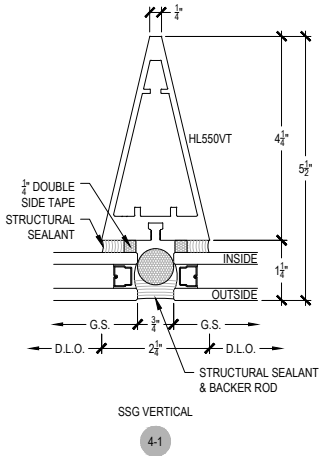

Offset Glazed

T500 FACET WALL SERIES 5 1/2"

Description: 2 1/4" x 5 1/2" Glazed for 1" Glass

Function: Curtain Wall

Detail: Heads, Horizontals, Sills

Scale: 3" = 1'-0"

SHEET 1 OF 6

Offset Glazed

T500 FACET WALL SERIES 5 1/2"

Description: 2 1/4" x 5 1/2" Glazed for 1" Glass

Function: Curtain Wall

Detail: Verticals, Jamb

Scale: 3" = 1'-0"

SHEET 2 OF 6

NOTE:
SEE PARTS ID SHEETS FOR "F"
& "T" ANCHOR PARTS
NUMBERS TO EACH VERTICAL

Offset Glazed

T500 FACET WALL SERIES 5 1/2"

Description: 2 1/4" x 5 1/2" Glazed for 1" Glass

Function: Curtain Wall

Detail: Corners

Scale: 3" = 1'-0"

SHEET 3 OF 6

NOTE:
SEE PARTS ID SHEETS FOR 'F'
& 'T' ANCHOR PARTS
NUMBERS TO EACH VERTICAL

Offset Glazed

T500 FACET WALL SERIES 5 1/2"

Description: 2 1/4" x 5 1/2" Glazed for 1" Glass

Function: Curtain Wall

Detail: Offset Hung Doors

Scale: 3" = 1'-0"

SHEET 4 OF 6

NOTE: SEE PARTS ID SHEETS FOR "F" & "T" ANCHOR PARTS NUMBERS TO EACH VERTICAL.