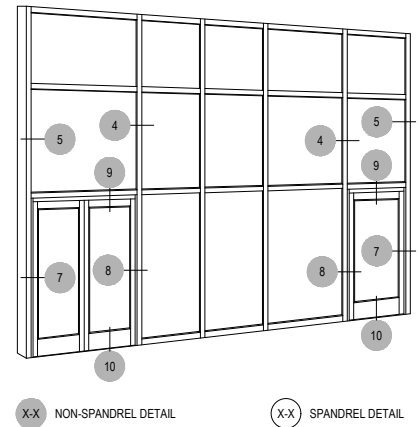

T500 FACET WALL SERIES 5 1/2"

Description: 2 1/4" x 5 1/2" Glazed for 1" Glass

Function: Curtain Wall

Detail: Verticals, Jamb

Scale: 3" = 1'-0"

SHEET 2 OF 6

NOTE:
SEE PARTS ID SHEETS FOR "F"
& "T" ANCHOR PARTS
NUMBERS TO EACH VERTICAL

Offset Glazed

T500 FACET WALL SERIES 5 1/2"

Description: 2 1/4" x 5 1/2" Glazed for 1" Glass

Function: Curtain Wall

Detail: Corners

Scale: 3" = 1'-0"

SHEET 3 OF 6

NOTE:
SEE PARTS ID SHEETS FOR 'F'
& 'T' ANCHOR PARTS
NUMBERS TO EACH VERTICAL

Offset Glazed

T500 FACET WALL SERIES 5 1/2"

Description: 2 1/4" x 5 1/2" Glazed for 1" Glass

Function: Curtain Wall

Detail: Offset Hung Doors

Scale: 3" = 1'-0"

SHEET 4 OF 6

NOTE: SEE PARTS ID SHEETS FOR "F" & "T" ANCHOR PARTS NUMBERS TO EACH VERTICAL.

NOTE: FOR ALL DOOR OPTIONS SEE THE ENTRANCE SECTION OF ARCADIA, INC. WEBSITE.

Offset Glazed

T500 FACET WALL SERIES 5 1/2"

Description: 2 1/4" x 5 1/2" Glazed for 1" Glass

Function: Curtain Wall

Detail: Offset Hung Doors & Options