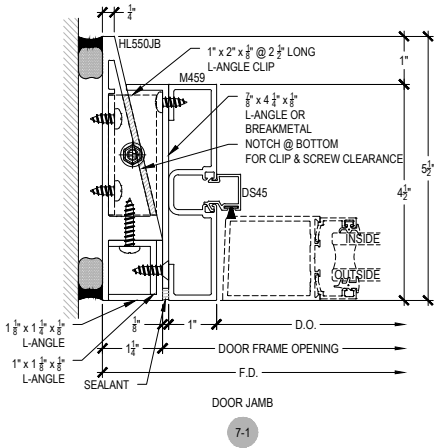

Offset Glazed

T500 FACET WALL SERIES 5 1/2"

Description: 2 1/4" x 5 1/2" Glazed for 1" Glass

Function: Curtain Wall

Detail: Corners

Scale: 3" = 1'-0"

SHEET 3 OF 6

NOTE:
SEE PARTS ID SHEETS FOR 'F'
& 'T' ANCHOR PARTS
NUMBERS TO EACH VERTICAL

Offset Glazed

T500 FACET WALL SERIES 5 1/2"

Description: 2 1/4" x 5 1/2" Glazed for 1" Glass

Function: Curtain Wall

Detail: Offset Hung Doors

Scale: 3" = 1'-0"

SHEET 4 OF 6

NOTE: SEE PARTS ID SHEETS FOR "F" & "T" ANCHOR PARTS NUMBERS TO EACH VERTICAL.

NOTE: FOR ALL DOOR OPTIONS SEE THE ENTRANCE SECTION OF ARCADIA, INC. WEBSITE.

Offset Glazed

T500 FACET WALL SERIES 5 1/2"

Description: 2 1/4" x 5 1/2" Glazed for 1" Glass

Function: Curtain Wall

Detail: Offset Hung Doors & Options

Description: 2 1/4" x 5 1/2" Glazed for 1" Glass

Function: Curtain Wall

Detail: Center Hung Doors

Scale: 3" = 1'-0"

SHEET 6 OF 6

NOTE: SEE PARTS ID SHEETS FOR "F" & "T" ANCHOR PARTS & NUMBERS TO EACH VERTICAL.