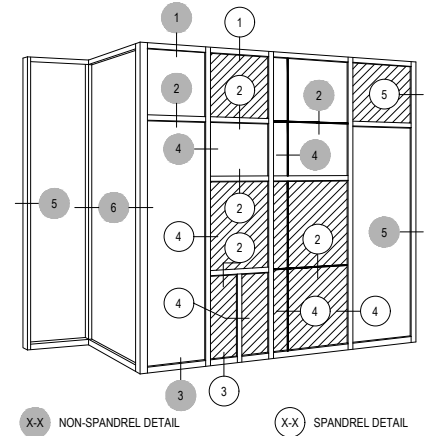

Offset Glazed

T500 FACET WALL SERIES 5 1/2"

Description: 2 1/4" x 5 1/2" Glazed for 1" Glass

Function: Curtain Wall

Detail: Heads, Horizontals, Sills

Scale: 3" = 1'-0"

SHEET 1 OF 6

Offset Glazed

T500 FACET WALL SERIES 5 1/2"

Description: 2 1/4" x 5 1/2" Glazed for 1" Glass

Function: Curtain Wall

Detail: Verticals, Jamb

Scale: 3" = 1'-0"

SHEET 2 OF 6

NOTE:
SEE PARTS ID SHEETS FOR "F"
& "T" ANCHOR PARTS
NUMBERS TO EACH VERTICAL

Offset Glazed

T500 FACET WALL SERIES 5 1/2"

Description: 2 1/4" x 5 1/2" Glazed for 1" Glass

Function: Curtain Wall

Detail: Corners

Scale: 3" = 1'-0"

SHEET 3 OF 6

NOTE:
SEE PARTS ID SHEETS FOR 'F'
& 'T' ANCHOR PARTS
NUMBERS TO EACH VERTICAL

Offset Glazed

T500 FACET WALL SERIES 5 1/2"

Description: 2 1/4" x 5 1/2" Glazed for 1" Glass

Function: Curtain Wall

Detail: Offset Hung Doors

Scale: 3" = 1'-0"

SHEET 4 OF 6

NOTE: SEE PARTS ID SHEETS FOR "F" & "T" ANCHOR PARTS NUMBERS TO EACH VERTICAL.