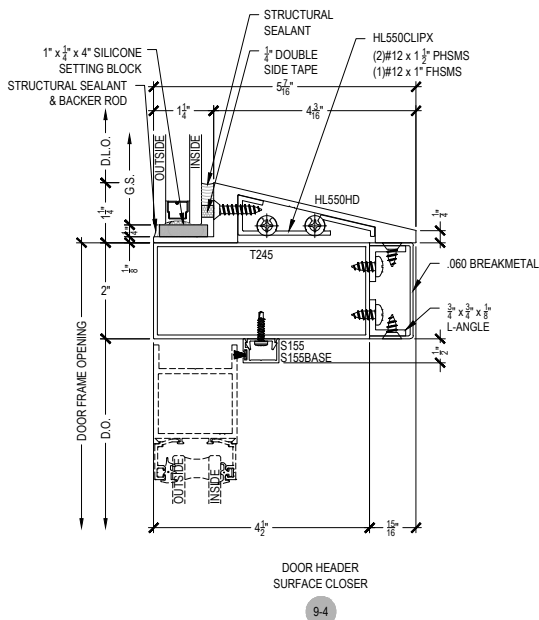

Offset Glazed

T500 FACET WALL SERIES 5 1/2"

Description: 2 1/4" x 5 1/2" Glazed for 1" Glass

Function: Curtain Wall

Detail: Offset Hung Doors

Scale: 3" = 1'-0"

SHEET 4 OF 6

NOTE: SEE PARTS ID SHEETS FOR "F" & "T" ANCHOR PARTS NUMBERS TO EACH VERTICAL.

NOTE: FOR ALL DOOR OPTIONS SEE THE ENTRANCE SECTION OF ARCADIA, INC. WEBSITE.

Offset Glazed

T500 FACET WALL SERIES 5 1/2"

Description: 2 1/4" x 5 1/2" Glazed for 1" Glass

Function: Curtain Wall

Detail: Offset Hung Doors & Options

Scale: 3" = 1'-0"

SHEET 5 OF 6

NOTE: SEE PARTS ID SHEETS FOR "F" & "T" ANCHOR PARTS NUMBERS TO EACH VERTICAL.

NOTE: FOR ALL DOOR OPTIONS SEE THE ENTRANCE SECTION OF ARCADIA, INC. WEBSITE.

Offset Glazed

T500 FACET WALL SERIES 5 1/2"

Description: 2 1/4" x 5 1/2" Glazed for 1" Glass

Function: Curtain Wall

Detail: Center Hung Doors

Scale: 3" = 1'-0"

SHEET 6 OF 6

NOTE: SEE PARTS ID SHEETS FOR "F" & "T" ANCHOR PARTS & NUMBERS TO EACH VERTICAL.