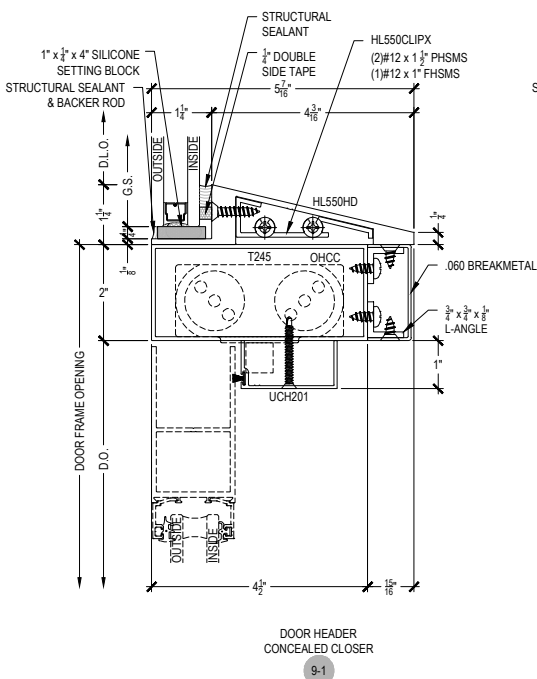

T500 FACET WALL SERIES 5 1/2"

Description: 2 1/4" x 5 1/2" Glazed for 1" Glass

Function: Curtain Wall

Detail: Verticals, Jamb

Scale: 3" = 1'-0"

SHEET 2 OF 6

NOTE:
SEE PARTS ID SHEETS FOR "F"
& "T" ANCHOR PARTS
NUMBERS TO EACH VERTICAL

Offset Glazed

T500 FACET WALL SERIES 5 1/2"

Description: 2 1/4" x 5 1/2" Glazed for 1" Glass

Function: Curtain Wall

Detail: Corners

Scale: 3" = 1'-0"

SHEET 3 OF 6

NOTE:
SEE PARTS ID SHEETS FOR 'F'
& 'T' ANCHOR PARTS
NUMBERS TO EACH VERTICAL

Offset Glazed

T500 FACET WALL SERIES 5 1/2"

Description: 2 1/4" x 5 1/2" Glazed for 1" Glass

Function: Curtain Wall

Detail: Offset Hung Doors

Scale: 3" = 1'-0"

SHEET 4 OF 6

NOTE: SEE PARTS ID SHEETS FOR "F" & "T" ANCHOR PARTS NUMBERS TO EACH VERTICAL.

Description: 2 1/4" x 5 1/2" Glazed for 1" Glass

Function: Curtain Wall

Detail: Center Hung Doors

Scale: 3" = 1'-0"

SHEET 6 OF 6

NOTE: SEE PARTS ID SHEETS FOR "F" & "T" ANCHOR PARTS & NUMBERS TO EACH VERTICAL.