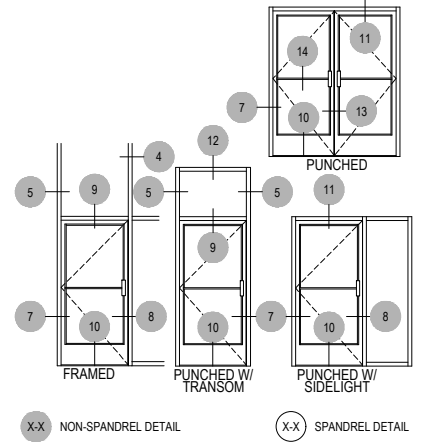

Offset Glazed

T500 FACET WALL SERIES 5 1/2"

Description: 2 1/4" x 5 1/2" Glazed for 1" Glass

Function: Curtain Wall

Detail: Offset Hung Doors

Scale: 3" = 1'-0"

SHEET 4 OF 6

NOTE: SEE PARTS ID SHEETS FOR "F" & "T" ANCHOR PARTS NUMBERS TO EACH VERTICAL.

NOTE: FOR ALL DOOR OPTIONS SEE THE ENTRANCE SECTION OF ARCADIA, INC. WEBSITE.

Offset Glazed

T500 FACET WALL SERIES 5 1/2"

Description: 2 1/4" x 5 1/2" Glazed for 1" Glass

Function: Curtain Wall

Detail: Offset Hung Doors & Options

Scale: 3" = 1'-0"

SHEET 5 OF 6

NOTE: SEE PARTS ID SHEETS FOR "F" & "T" ANCHOR PARTS NUMBERS TO EACH VERTICAL.

NOTE: FOR ALL DOOR OPTIONS SEE THE ENTRANCE SECTION OF ARCADIA, INC. WEBSITE.

Offset Glazed

T500 FACET WALL SERIES 5 1/2"

Description: 2 1/4" x 5 1/2" Glazed for 1" Glass

Function: Curtain Wall

Detail: Center Hung Doors

Scale: 3" = 1'-0"

SHEET 6 OF 6

NOTE: SEE PARTS ID SHEETS FOR "F" & "T" ANCHOR PARTS & NUMBERS TO EACH VERTICAL.