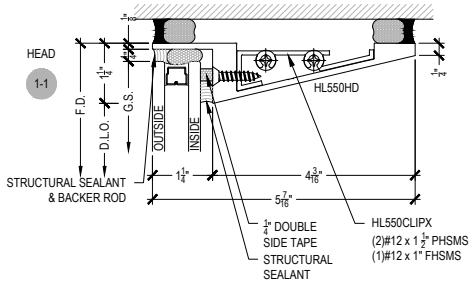

Offset Glazed

T500 FACET WALL SERIES 5 1/2"

Description: 2 1/4" x 5 1/2" Glazed for 1" Glass

Function: Curtain Wall

Detail: Heads, Horizontals, Sills

Scale: 3" = 1'-0"

SHEET 1 OF 6

Offset Glazed

T500 FACET WALL SERIES 5 1/2"

Description: 2 1/4" x 5 1/2" Glazed for 1" Glass

Function: Curtain Wall

Detail: Verticals, Jamb

Scale: 3" = 1'-0"

SHEET 2 OF 6

NOTE:
SEE PARTS ID SHEETS FOR "F"
& "T" ANCHOR PARTS
NUMBERS TO EACH VERTICAL

Offset Glazed

T500 FACET WALL SERIES 5 1/2"

Description: 2 1/4" x 5 1/2" Glazed for 1" Glass

Function: Curtain Wall

Detail: Corners

Scale: 3" = 1'-0"

SHEET 3 OF 6

NOTE:
SEE PARTS ID SHEETS FOR 'F'
& 'T' ANCHOR PARTS
NUMBERS TO EACH VERTICAL

Offset Glazed

T500 FACET WALL SERIES 5 1/2"

Description: 2 1/4" x 5 1/2" Glazed for 1" Glass

Function: Curtain Wall

Detail: Offset Hung Doors

Scale: 3" = 1'-0"

SHEET 4 OF 6

NOTE: SEE PARTS ID SHEETS FOR "F" & "T" ANCHOR PARTS NUMBERS TO EACH VERTICAL.