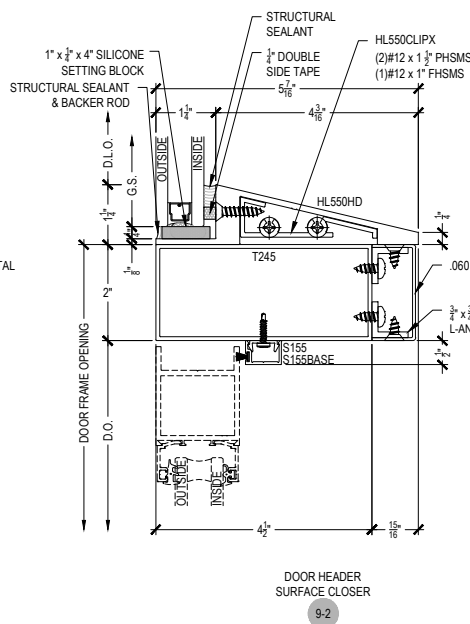

Offset Glazed

T500 FACET WALL SERIES 5 1/2"

Description: 2 1/4" x 5 1/2" Glazed for 1" Glass

Function: Curtain Wall

Detail: Corners

Scale: 3" = 1'-0"

SHEET 3 OF 6

NOTE:
SEE PARTS ID SHEETS FOR 'F'
& 'T' ANCHOR PARTS
NUMBERS TO EACH VERTICAL

Offset Glazed

T500 FACET WALL SERIES 5 1/2"

Description: 2 1/4" x 5 1/2" Glazed for 1" Glass

Function: Curtain Wall

Detail: Offset Hung Doors

Scale: 3" = 1'-0"

SHEET 4 OF 6

NOTE: SEE PARTS ID SHEETS FOR "F" & "T" ANCHOR PARTS NUMBERS TO EACH VERTICAL.

Scale: 3" = 1'-0"

SHEET 5 OF 6

NOTE: SEE PARTS ID SHEETS FOR "F" & "T" ANCHOR PARTS NUMBERS TO EACH VERTICAL.

NOTE: FOR ALL DOOR OPTIONS SEE THE ENTRANCE SECTION OF ARCADIA, INC. WEBSITE.

Offset Glazed

T500 FACET WALL SERIES 5 1/2"

Description: 2 1/4" x 5 1/2" Glazed for 1" Glass

Function: Curtain Wall

Detail: Center Hung Doors

Scale: 3" = 1'-0"

SHEET 6 OF 6

NOTE: SEE PARTS ID SHEETS FOR "F" & "T" ANCHOR PARTS & NUMBERS TO EACH VERTICAL.