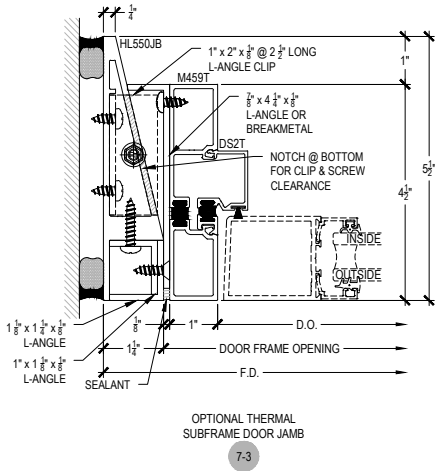

Offset Glazed

T500 FACET WALL SERIES 5 1/2"

Description: 2 1/4" x 5 1/2" Glazed for 1" Glass

Function: Curtain Wall

Detail: Offset Hung Doors

Scale: 3" = 1'-0"

SHEET 4 OF 6

NOTE: SEE PARTS ID SHEETS FOR "F" & "T" ANCHOR PARTS NUMBERS TO EACH VERTICAL.

NOTE: FOR ALL DOOR OPTIONS SEE THE ENTRANCE SECTION OF ARCADIA, INC. WEBSITE.

Offset Glazed

T500 FACET WALL SERIES 5 1/2"

Description: 2 1/4" x 5 1/2" Glazed for 1" Glass

Function: Curtain Wall

Detail: Offset Hung Doors & Options

Scale: 3" = 1'-0"

SHEET 5 OF 6

NOTE: SEE PARTS ID SHEETS FOR "F" & "T" ANCHOR PARTS NUMBERS TO EACH VERTICAL.

NOTE: FOR ALL DOOR OPTIONS SEE THE ENTRANCE SECTION OF ARCADIA, INC. WEBSITE.

Offset Glazed

T500 FACET WALL SERIES 5 1/2"

Description: 2 1/4" x 5 1/2" Glazed for 1" Glass

Function: Curtain Wall

Detail: Center Hung Doors

Scale: 3" = 1'-0"

SHEET 6 OF 6

NOTE: SEE PARTS ID SHEETS FOR "F" & "T" ANCHOR PARTS & NUMBERS TO EACH VERTICAL.