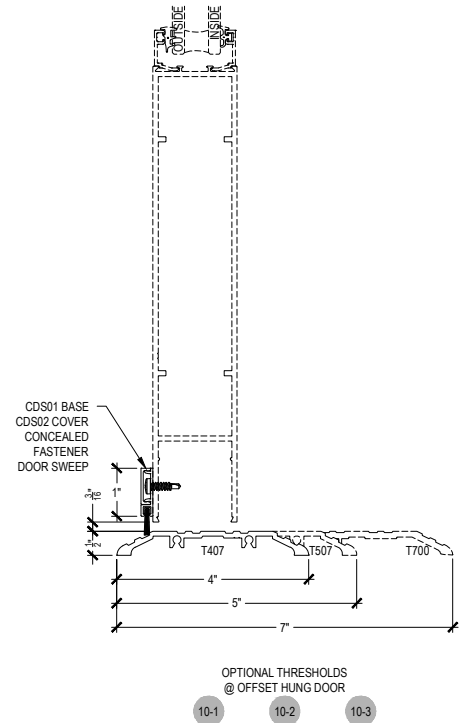

Offset Glazed

T500 FACET WALL SERIES 5 1/2"

Description: 2 1/4" x 5 1/2" Glazed for 1" Glass

Function: Curtain Wall

Detail: Offset Hung Doors

Scale: 3" = 1'-0"

SHEET 4 OF 6

NOTE: SEE PARTS ID SHEETS FOR "F" & "T" ANCHOR PARTS NUMBERS TO EACH VERTICAL.

NOTE: FOR ALL DOOR OPTIONS SEE THE ENTRANCE SECTION OF ARCADIA, INC. WEBSITE.

Offset Glazed

T500 FACET WALL SERIES 5 1/2"

Description: 2 1/4" x 5 1/2" Glazed for 1" Glass

Function: Curtain Wall

Detail: Offset Hung Doors & Options

Scale: 3" = 1'-0"

SHEET 5 OF 6

NOTE: SEE PARTS ID SHEETS FOR "F" & "T" ANCHOR PARTS NUMBERS TO EACH VERTICAL.

NOTE: FOR ALL DOOR OPTIONS SEE THE ENTRANCE SECTION OF ARCADIA, INC. WEBSITE.

Offset Glazed

T500 FACET WALL SERIES 5 1/2"

Description: 2 1/4" x 5 1/2" Glazed for 1" Glass

Function: Curtain Wall

Detail: Center Hung Doors

Scale: 3" = 1'-0"

SHEET 6 OF 6

NOTE: SEE PARTS ID SHEETS FOR "F" & "T" ANCHOR PARTS & NUMBERS TO EACH VERTICAL.