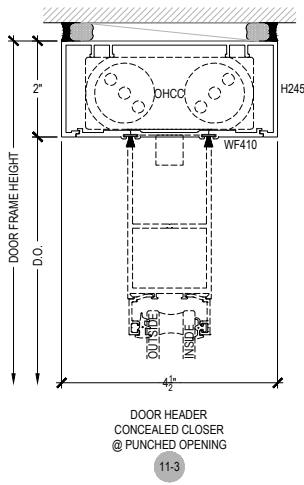

T500 FACET WALL SERIES 5 1/2"

Description: 2 1/4" x 5 1/2" Glazed for 1" Glass

Function: Curtain Wall

Detail: Verticals, Jamb

Scale: 3" = 1'-0"

SHEET 2 OF 6

NOTE:
SEE PARTS ID SHEETS FOR "F"
& "T" ANCHOR PARTS
NUMBERS TO EACH VERTICAL

Offset Glazed

T500 FACET WALL SERIES 5 1/2"

Description: 2 1/4" x 5 1/2" Glazed for 1" Glass

Function: Curtain Wall

Detail: Offset Hung Doors

Scale: 3" = 1'-0"

SHEET 4 OF 6

NOTE: SEE PARTS ID SHEETS FOR "F" & "T" ANCHOR PARTS NUMBERS TO EACH VERTICAL.

Scale: 3" = 1'-0"

SHEET 5 OF 6

NOTE: SEE PARTS ID SHEETS FOR "F" & "T" ANCHOR PARTS NUMBERS TO EACH VERTICAL.

NOTE: FOR ALL DOOR OPTIONS SEE THE ENTRANCE SECTION OF ARCADIA, INC. WEBSITE.

Offset Glazed

T500 FACET WALL SERIES 5 1/2"

Description: 2 1/4" x 5 1/2" Glazed for 1" Glass

Function: Curtain Wall

Detail: Center Hung Doors

Scale: 3" = 1'-0"

SHEET 6 OF 6

NOTE: SEE PARTS ID SHEETS FOR "F" & "T" ANCHOR PARTS & NUMBERS TO EACH VERTICAL.