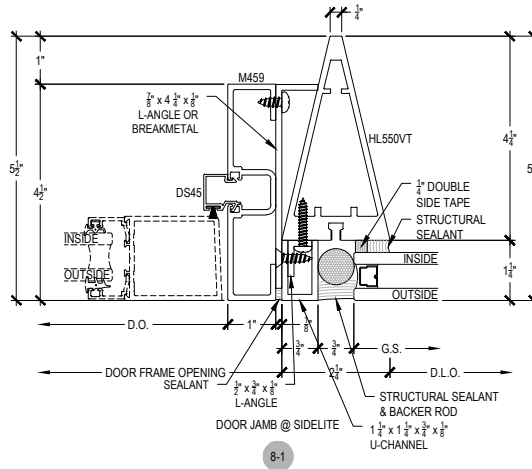

T500 FACET WALL SERIES 5 1/2"

Description: 2 1/4" x 5 1/2" Glazed for 1" Glass

Function: Curtain Wall

Detail: Verticals, Jamb

Scale: 3" = 1'-0"

SHEET 2 OF 6

NOTE:
SEE PARTS ID SHEETS FOR "F"
& "T" ANCHOR PARTS
NUMBERS TO EACH VERTICAL

Offset Glazed

T500 FACET WALL SERIES 5 1/2"

Description: 2 1/4" x 5 1/2" Glazed for 1" Glass

Function: Curtain Wall

Detail: Corners

Scale: 3" = 1'-0"

SHEET 3 OF 6

NOTE:
SEE PARTS ID SHEETS FOR 'F'
& 'T' ANCHOR PARTS
NUMBERS TO EACH VERTICAL

Offset Glazed

T500 FACET WALL SERIES 5 1/2"

Description: 2 1/4" x 5 1/2" Glazed for 1" Glass

Function: Curtain Wall

Detail: Offset Hung Doors

Scale: 3" = 1'-0"

SHEET 4 OF 6

NOTE: SEE PARTS ID SHEETS FOR "F" & "T" ANCHOR PARTS NUMBERS TO EACH VERTICAL.

NOTE: FOR ALL DOOR OPTIONS SEE THE ENTRANCE SECTION OF ARCADIA, INC. WEBSITE.

Offset Glazed

T500 FACET WALL SERIES 5 1/2"

Description: 2 1/4" x 5 1/2" Glazed for 1" Glass

Function: Curtain Wall

Detail: Offset Hung Doors & Options