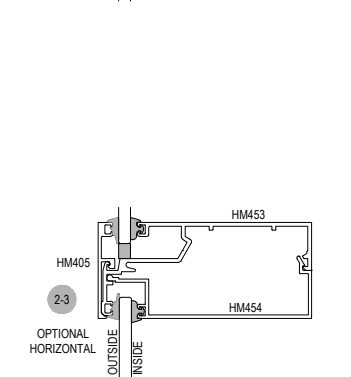

# AF450 Series

Description: 2" X 4 1/2" Offset Glazed For 1/4" Glass

Function: Storefront

Detail: Horizontals

Scale: 3" = 1'-0"

COMPENSATING STICK  
OUTSIDE SET

COMPENSATING STICK  
INSIDE SET

Offset Glazed

Side Load

# AF450 Series

Description: 2" X 4 1/2" Offset Glazed For 1/4" Glass

Function: Storefront

Detail: Verticals

Scale: 3" = 1'-0"

SHEET 2 OF 5

4-1

4-2  
OPTIONAL VERTICAL