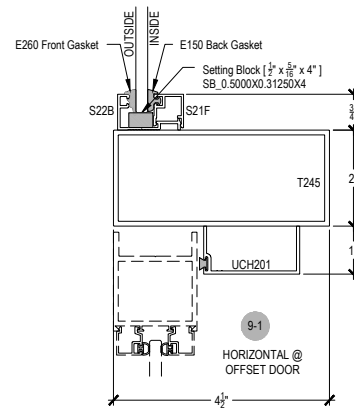

# AF450 Series

Description: 2" X 4 1/2" Offset Glazed For 1/4" Glass

Function: Storefront

Detail: Doors

Scale: 3" = 1'-0"

7-1 JAMB @ OFFSET DOOR

8-1 VERTICAL @ OFFSET DOOR

11-1 HEAD @ PUNCHED OFFSET DOOR