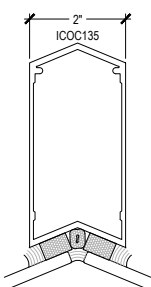

4-12  
OPTIONAL VERTICAL

4-13  
OPTIONAL VERTICAL

5-1

5-2  
OPTIONAL JAMB

6-1  
135° CORNER ASSEMBLY

6-2  
90° CORNER ASSEMBLY

6-3  
135° CORNER ASSEMBLY

6-4  
90° CORNER ASSEMBLY

# AF450 Series

Description: 2" X 4 1/2" Offset Glazed For 1/4" Glass

Function: Storefront

Detail: Doors

Scale: 3" = 1'-0"

7-1 JAMB @ OFFSET DOOR

8-1 VERTICAL @ OFFSET DOOR

11-1 HEAD @ PUNCHED OFFSET DOOR