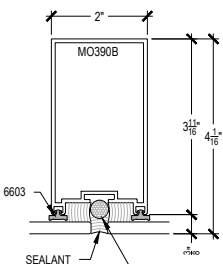

4-7
OPTIONAL VERTICAL