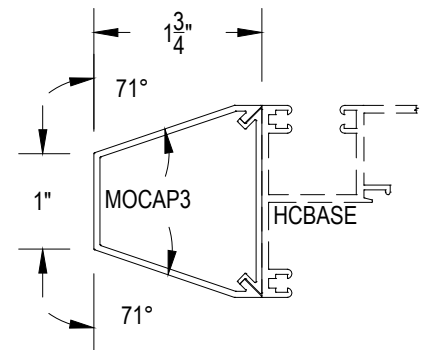

# AF450 Series

Description: 2" X 4 1/2" Offset Glazed For 1/4" Glass

Function: Storefront

Detail: Doors

Scale: 3" = 1'-0"

7-1 JAMB @ OFFSET DOOR

8-1 VERTICAL @ OFFSET DOOR

11-1 HEAD @ PUNCHED OFFSET DOOR

9-1 HORIZONTAL @ OFFSET DOOR

12-1 HEAD @ TRANSOM

10-1 10-2 10-3 OPTIONAL THRESHOLDS

**CHECK FOR AVAILABILITY  
PRIOR TO ORDERING**

**CHECK FOR AVAILABILITY  
PRIOR TO ORDERING**