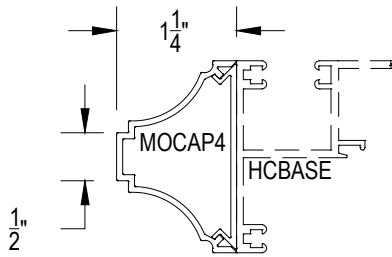

# AF450 Series

Description: 2" X 4 1/2" Offset Glazed For 1/4" Glass

Function: Storefront

Detail: Doors

Scale: 3" = 1'-0"

7-1 JAMB @ OFFSET DOOR

8-1 VERTICAL @ OFFSET DOOR

11-1 HEAD @ PUNCHED OFFSET DOOR

9-1 HORIZONTAL @ OFFSET DOOR

12-1 HEAD @ TRANSOM

10-1 10-2 10-3 OPTIONAL THRESHOLDS

**CHECK FOR AVAILABILITY  
PRIOR TO ORDERING**

**CHECK FOR AVAILABILITY  
PRIOR TO ORDERING**