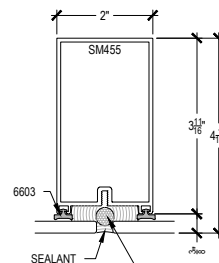

4-6
OPTIONAL VERTICAL