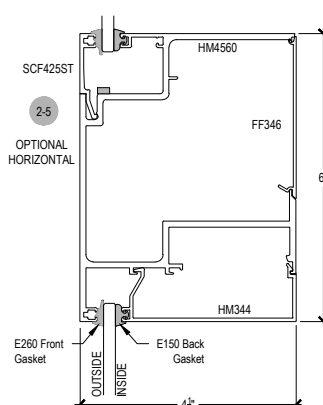

# AF450 Series

Description: 2" X 4 1/2" Offset Glazed For 1/4" Glass

Function: Storefront

Detail: Horizontals

Scale: 3" = 1'-0"

COMPENSATING STICK  
OUTSIDE SET

COMPENSATING STICK  
INSIDE SET

Offset Glazed

Side Load

# AF450 Series

Description: 2" X 4 1/2" Offset Glazed For 1/4" Glass

Function: Storefront

Detail: Verticals

Scale: 3" = 1'-0"

SHEET 2 OF 5

4-1

4-2  
OPTIONAL VERTICAL