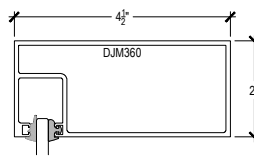

12-1 HEAD @ TRANSOM