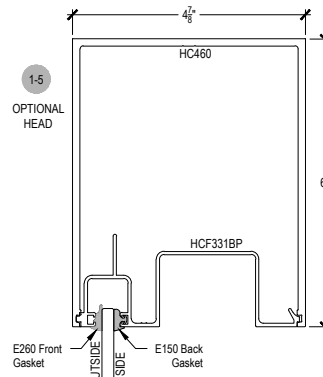

# AF450 Series

Description: 2" X 4 1/2" Offset Glazed For 1/4" Glass

Function: Storefront

Detail: Horizontals

Scale: 3" = 1'-0"

COMPENSATING STICK  
OUTSIDE SET

COMPENSATING STICK  
INSIDE SET

Offset Glazed