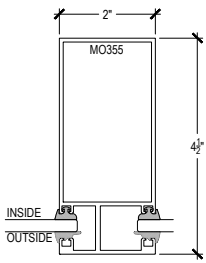

# AF450 Series

Description: 2" X 4 1/2" Offset Glazed For 1/4" Glass

Function: Storefront

Detail: Verticals

Scale: 3" = 1'-0"

SHEET 2 OF 5

4-1

4-2  
OPTIONAL VERTICAL