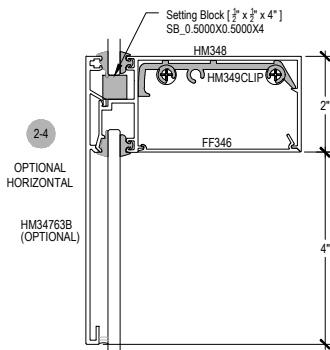

# AF450 Series

Description: 2" X 4 1/2" Offset Glazed For 1/4" Glass

Function: Storefront

Detail: Horizontals

Scale: 3" = 1'-0"

COMPENSATING STICK  
OUTSIDE SET

COMPENSATING STICK  
INSIDE SET

Offset Glazed

# AF450 Series

Description: 2" X 4 1/2" Offset Glazed For 1/4" Glass

Function: Storefront

Detail: Verticals

Scale: 3" = 1'-0"

SHEET 2 OF 5

4-1

4-2  
OPTIONAL VERTICAL