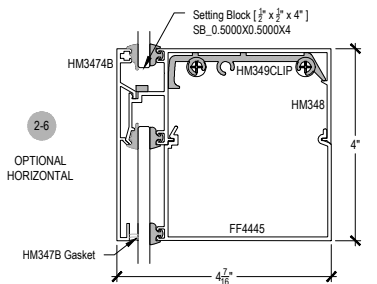

# AF450 Series

Description: 2" X 4 1/2" Offset Glazed For 1/4" Glass

Function: Storefront

Detail: Horizontals

Scale: 3" = 1'-0"

COMPENSATING STICK  
OUTSIDE SET

COMPENSATING STICK  
INSIDE SET

Offset Glazed