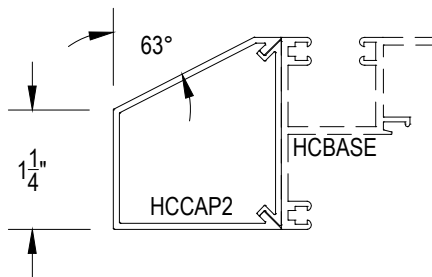

# AF450 Series

Description: 2" X 4 1/2" Offset Glazed For 1/4" Glass

Function: Storefront

Detail: Doors

Scale: 3" = 1'-0"

7-1 JAMB @ OFFSET DOOR

8-1 VERTICAL @ OFFSET DOOR

11-1 HEAD @ PUNCHED OFFSET DOOR

9-1 HORIZONTAL @ OFFSET DOOR

12-1 HEAD @ TRANSOM

10-1 10-2 10-3 OPTIONAL THRESHOLDS

**CHECK FOR AVAILABILITY  
PRIOR TO ORDERING**

**CHECK FOR AVAILABILITY  
PRIOR TO ORDERING**