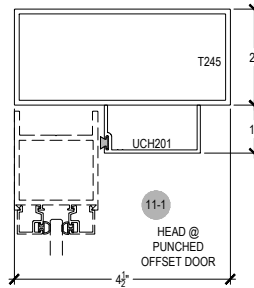

# AF450 Series

Description: 2" X 4 1/2" Offset Glazed For 1/4" Glass

Function: Storefront

Detail: Doors

Scale: 3" = 1'-0"

7-1 JAMB @ OFFSET DOOR

8-1 VERTICAL @ OFFSET DOOR

11-1 HEAD @ PUNCHED OFFSET DOOR