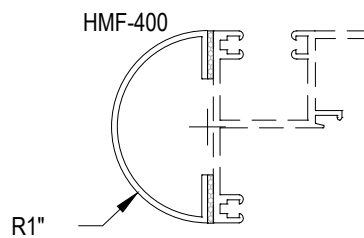

# AF450 Series

Description: 2" X 4 1/2" Offset Glazed For 1/4" Glass

Function: Storefront

Detail: Doors

Scale: 3" = 1'-0"

7-1 JAMB @ OFFSET DOOR

8-1 VERTICAL @ OFFSET DOOR

11-1 HEAD @ PUNCHED OFFSET DOOR

9-1 HORIZONTAL @ OFFSET DOOR

12-1 HEAD @ TRANSOM

10-1 10-2 10-3 OPTIONAL THRESHOLDS

**CHECK FOR AVAILABILITY  
PRIOR TO ORDERING**

**CHECK FOR AVAILABILITY  
PRIOR TO ORDERING**