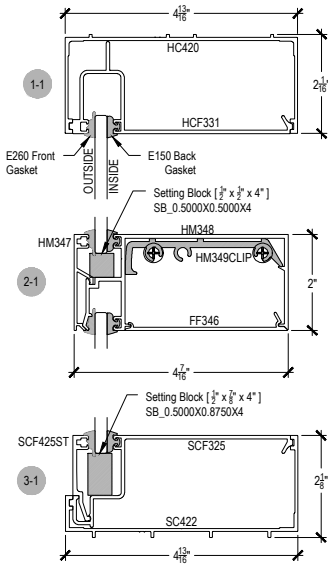

# AF450 Series

Description: 2" X 4 1/2" Offset Glazed For 1/4" Glass

Function: Storefront

Detail: Horizontals

Scale: 3" = 1'-0"

COMPENSATING STICK  
OUTSIDE SET

COMPENSATING STICK  
INSIDE SET

Offset Glazed

Side Load

# AF450 Series

Description: 2" X 4 1/2" Offset Glazed For 1/4" Glass

Function: Storefront

Detail: Verticals

Scale: 3" = 1'-0"

SHEET 2 OF 5

4-1

4-2  
OPTIONAL VERTICAL

# AF450 Series

Description: 2" X 4 1/2" Offset Glazed For 1/4" Glass

Function: Storefront

Detail: Doors

Scale: 3" = 1'-0"

7-1 JAMB @ OFFSET DOOR

8-1 VERTICAL @ OFFSET DOOR

11-1 HEAD @ PUNCHED OFFSET DOOR