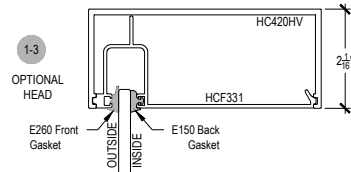

# AF450 Series

Description: 2" X 4 1/2" Offset Glazed For 1/4" Glass

Function: Storefront

Detail: Horizontals

Scale: 3" = 1'-0"

COMPENSATING STICK  
OUTSIDE SET

COMPENSATING STICK  
INSIDE SET

Offset Glazed