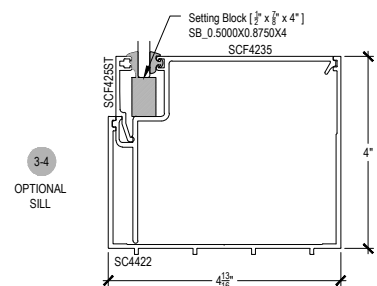

# AF450 Series

Description: 2" X 4 1/2" Offset Glazed For 1/4" Glass

Function: Storefront

Detail: Horizontals

Scale: 3" = 1'-0"

COMPENSATING STICK  
OUTSIDE SET

COMPENSATING STICK  
INSIDE SET

Offset Glazed