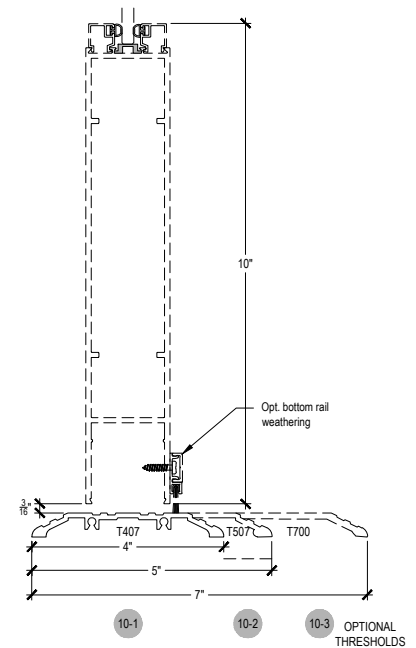

10-1 10-2 10-3 OPTIONAL THRESHOLDS