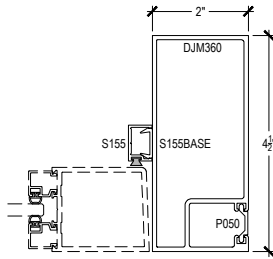

6-5  
90° CORNER ASSEMBLY

Offset Glazed

Side Load

# AF450 Series

Description: 2" X 4 1/2" Offset Glazed For 1/4" Glass

Function: Storefront

Detail: Doors

Scale: 3" = 1'-0"

7-1 JAMB @ OFFSET DOOR

8-1 VERTICAL @ OFFSET DOOR

11-1 HEAD @ PUNCHED OFFSET DOOR