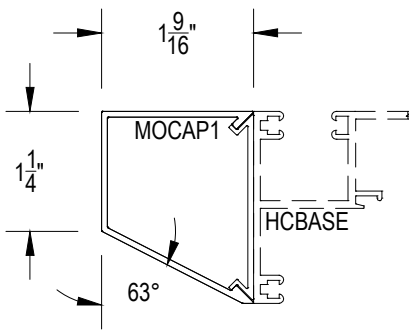

# AF450 Series

Description: 2" X 4 1/2" Offset Glazed For 1/4" Glass

Function: Storefront

Detail: Doors

Scale: 3" = 1'-0"

7-1 JAMB @ OFFSET DOOR

8-1 VERTICAL @ OFFSET DOOR

11-1 HEAD @ PUNCHED OFFSET DOOR

9-1 HORIZONTAL @ OFFSET DOOR

12-1 HEAD @ TRANSOM

10-1 10-2 10-3 OPTIONAL THRESHOLDS

**CHECK FOR AVAILABILITY  
PRIOR TO ORDERING**

**CHECK FOR AVAILABILITY  
PRIOR TO ORDERING**