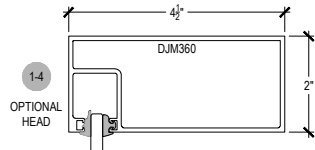

# AF450 Series

Description: 2" X 4 1/2" Offset Glazed For 1/4" Glass

Function: Storefront

Detail: Horizontals

Scale: 3" = 1'-0"

COMPENSATING STICK  
OUTSIDE SET

COMPENSATING STICK  
INSIDE SET

Offset Glazed