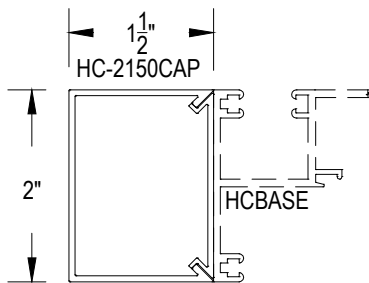

# AF450 Series

Description: 2" X 4 1/2" Offset Glazed For 1/4" Glass

Function: Storefront

Detail: Doors

Scale: 3" = 1'-0"

7-1 JAMB @ OFFSET DOOR

8-1 VERTICAL @ OFFSET DOOR

11-1 HEAD @ PUNCHED OFFSET DOOR

9-1 HORIZONTAL @ OFFSET DOOR

12-1 HEAD @ TRANSOM

10-1 10-2 10-3 OPTIONAL THRESHOLDS

**CHECK FOR AVAILABILITY  
PRIOR TO ORDERING**

**CHECK FOR AVAILABILITY  
PRIOR TO ORDERING**