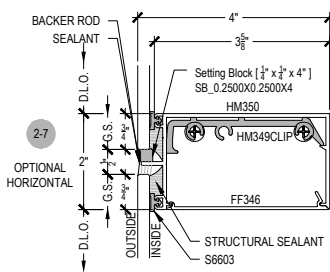

# AF450 Series

Description: 2" X 4 1/2" Offset Glazed For 1/4" Glass

Function: Storefront

Detail: Horizontals

Scale: 3" = 1'-0"

COMPENSATING STICK  
OUTSIDE SET

COMPENSATING STICK  
INSIDE SET

Offset Glazed