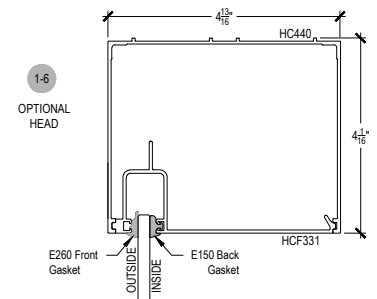

# AF450 Series

Description: 2" X 4 1/2" Offset Glazed For 1/4" Glass

Function: Storefront

Detail: Horizontals

Scale: 3" = 1'-0"

COMPENSATING STICK  
OUTSIDE SET

COMPENSATING STICK  
INSIDE SET

Offset Glazed