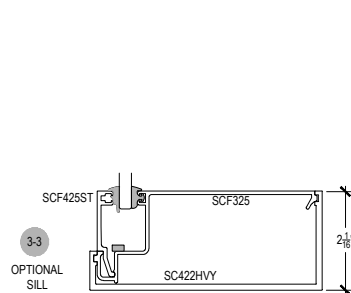

# AF450 Series

Description: 2" X 4 1/2" Offset Glazed For 1/4" Glass

Function: Storefront

Detail: Horizontals

Scale: 3" = 1'-0"

COMPENSATING STICK  
OUTSIDE SET

COMPENSATING STICK  
INSIDE SET

Offset Glazed

Side Load

# AF450 Series

Description: 2" X 4 1/2" Offset Glazed For 1/4" Glass

Function: Storefront

Detail: Verticals

Scale: 3" = 1'-0"

SHEET 2 OF 5

4-1

4-2  
OPTIONAL VERTICAL