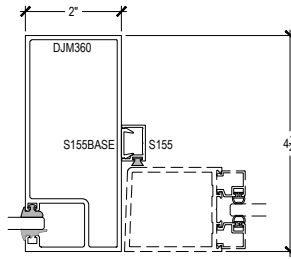

# AF450 Series

Description: 2" X 4 1/2" Offset Glazed For 1/4" Glass

Function: Storefront

Detail: Doors

Scale: 3" = 1'-0"

7-1 JAMB @ OFFSET DOOR

8-1 VERTICAL @ OFFSET DOOR

11-1 HEAD @ PUNCHED OFFSET DOOR