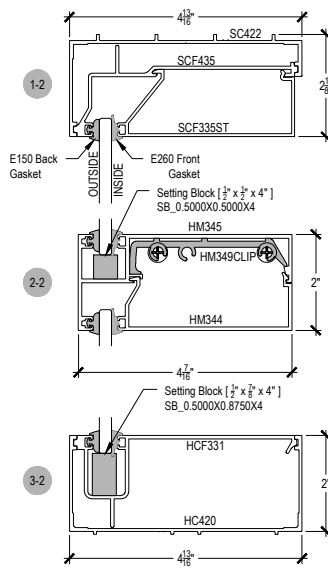

# AF450 Series

Description: 2" X 4 1/2" Offset Glazed For 1/4" Glass

Function: Storefront

Detail: Horizontals

Scale: 3" = 1'-0"

COMPENSATING STICK  
OUTSIDE SET

COMPENSATING STICK  
INSIDE SET

Offset Glazed

# AF450 Series

Description: 2" X 4 1/2" Offset Glazed For 1/4" Glass

Function: Storefront

Detail: Verticals

Scale: 3" = 1'-0"

SHEET 2 OF 5

4-1

4-2  
OPTIONAL VERTICAL