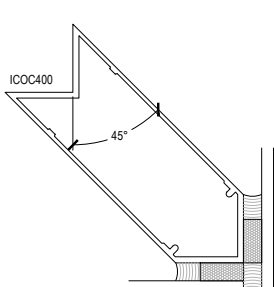

4-3  
OPTIONAL VERTICAL

4-5  
OPTIONAL VERTICAL

4-6  
OPTIONAL VERTICAL

4-7  
OPTIONAL VERTICAL

4-8  
OPTIONAL VERTICAL

4-9  
OPTIONAL VERTICAL

4-10  
OPTIONAL VERTICAL

4-11  
OPTIONAL VERTICAL

4-12  
OPTIONAL VERTICAL

4-13  
OPTIONAL VERTICAL

5-1

5-2  
OPTIONAL JAMB

6-1  
135° CORNER ASSEMBLY

6-2  
90° CORNER ASSEMBLY

6-3  
135° CORNER ASSEMBLY

6-4  
90° CORNER ASSEMBLY

6-5  
90° CORNER ASSEMBLY

Offset Glazed

Side Load

# AF450 Series

Description: 2" X 4 1/2" Offset Glazed For 1/4" Glass

Function: Storefront

Detail: Doors

Scale: 3" = 1'-0"

7-1 JAMB @ OFFSET DOOR

8-1 VERTICAL @ OFFSET DOOR

11-1 HEAD @ PUNCHED OFFSET DOOR