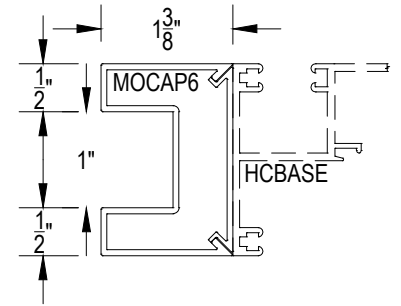

# AF450 Series

Description: 2" X 4 1/2" Offset Glazed For 1/4" Glass

Function: Storefront

Detail: Doors

Scale: 3" = 1'-0"

7-1 JAMB @ OFFSET DOOR

8-1 VERTICAL @ OFFSET DOOR

11-1 HEAD @ PUNCHED OFFSET DOOR

9-1 HORIZONTAL @ OFFSET DOOR

12-1 HEAD @ TRANSOM

10-1 10-2 10-3 OPTIONAL THRESHOLDS

**CHECK FOR AVAILABILITY  
PRIOR TO ORDERING**

**CHECK FOR AVAILABILITY  
PRIOR TO ORDERING**