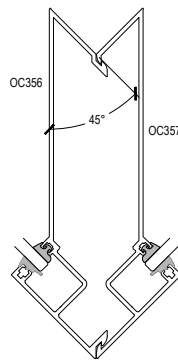

4-12  
OPTIONAL VERTICAL

4-13  
OPTIONAL VERTICAL

5-1

5-2  
OPTIONAL JAMB

6-1  
135° CORNER ASSEMBLY

6-2  
90° CORNER ASSEMBLY

6-3  
135° CORNER ASSEMBLY

6-4  
90° CORNER ASSEMBLY

6-5  
90° CORNER ASSEMBLY

Offset Glazed

Side Load

# AF450 Series

Description: 2" X 4 1/2" Offset Glazed For 1/4" Glass

Function: Storefront

Detail: Doors

Scale: 3" = 1'-0"

7-1 JAMB @ OFFSET DOOR

8-1 VERTICAL @ OFFSET DOOR

11-1 HEAD @ PUNCHED OFFSET DOOR