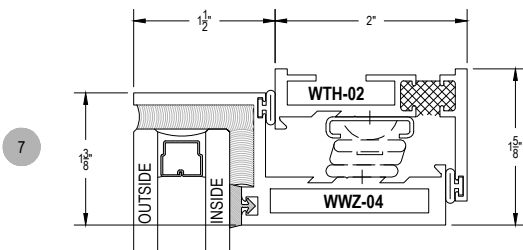

CV200 Series

Description: Heavy Commercial Concealed Ventilator

Function: Window

Detail: Awning, Casement

Scale: 6" = 1'-0"

SHEET 1 OF 1

BUTT HINGE DETAIL : LONG LEG AT HINGE SIDE

27

28

11

12

13

14