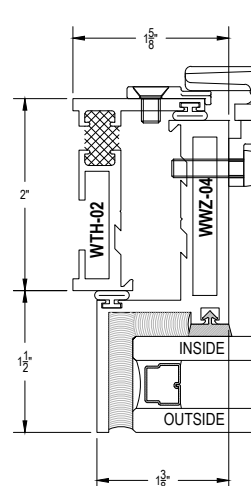

CV200 Series

Description: Heavy Commercial Concealed Ventilator

Function: Window

Detail: Awning, Casement

Scale: 6" = 1'-0"

SHEET 1 OF 1

BUTT HINGE DETAIL : LONG LEG AT HINGE SIDE

27

28

11

12

13

14