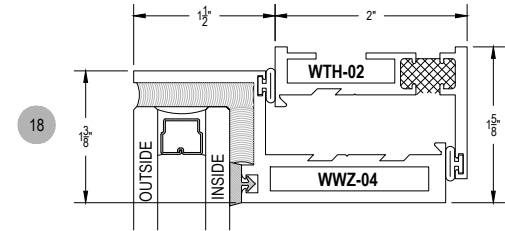

CV200 Series

Description: Heavy Commercial Concealed Ventilator

Function: Window

Detail: Awning, Casement

Scale: 6" = 1'-0"

SHEET 1 OF 1

BUTT HINGE DETAIL : LONG LEG AT HINGE SIDE

27

28

11

12

13

14