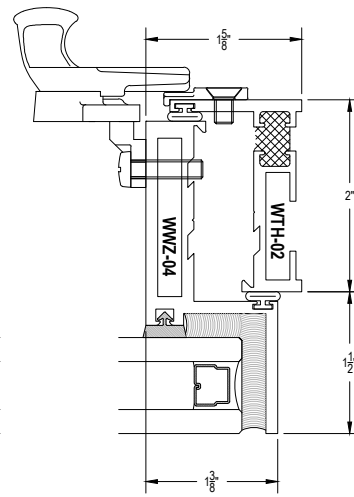

CV200 Series

Description: Heavy Commercial Concealed Ventilator

Function: Window

Detail: Awning, Casement

Scale: 6" = 1'-0"

SHEET 1 OF 1

BUTT HINGE DETAIL : LONG LEG AT HINGE SIDE

27

28

11

12

13

14