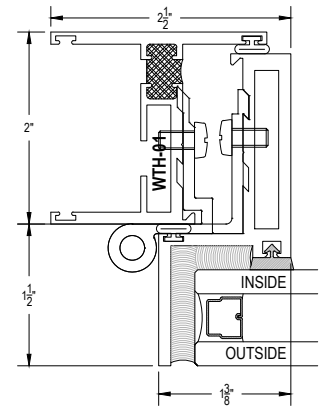

CV200 Series

Description: Heavy Commercial Concealed Ventilator

Function: Window

Detail: Awning, Casement

Scale: 6" = 1'-0"

SHEET 1 OF 1

BUTT HINGE DETAIL : LONG LEG AT HINGE SIDE

27

28

11

12

13

14