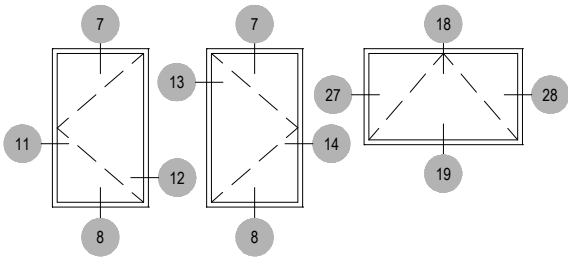

CV200 Series

Description: Heavy Commercial Concealed Ventilator

Function: Window

Detail: Awning, Casement

Scale: 6" = 1'-0"

SHEET 1 OF 1

BUTT HINGE DETAIL : LONG LEG AT HINGE SIDE

27

28

11

12

13

14