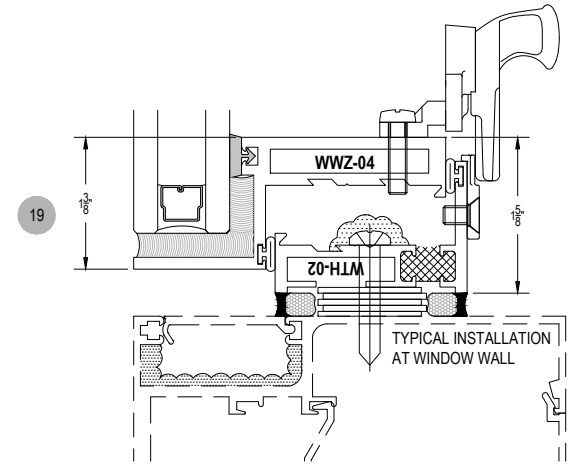

CV200 Series

Description: Heavy Commercial Concealed Ventilator

Function: Window

Detail: Awning, Casement

Scale: 6" = 1'-0"

SHEET 1 OF 1

BUTT HINGE DETAIL : LONG LEG AT HINGE SIDE

27

28

11

12

13

14