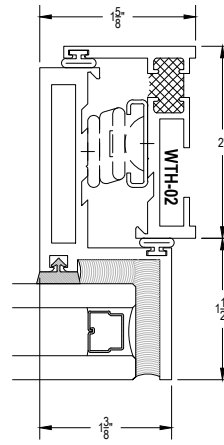

CV200 Series

Description: Heavy Commercial Concealed Ventilator

Function: Window

Detail: Awning, Casement

Scale: 6" = 1'-0"

SHEET 1 OF 1

BUTT HINGE DETAIL : LONG LEG AT HINGE SIDE

27

28

11

12

13

14