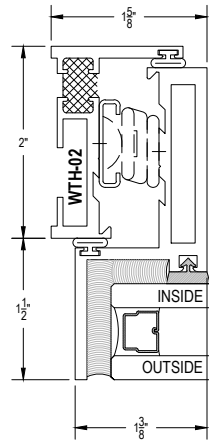

CV200 Series

Description: Heavy Commercial Concealed Ventilator

Function: Window

Detail: Awning, Casement

Scale: 6" = 1'-0"

SHEET 1 OF 1

BUTT HINGE DETAIL : LONG LEG AT HINGE SIDE

27

28

11

12

13

14