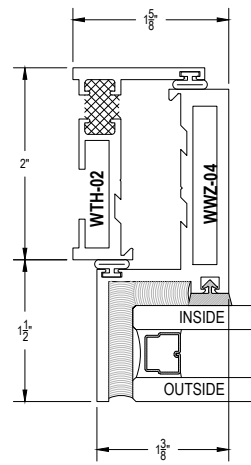

CV200 Series

Description: Heavy Commercial Concealed Ventilator

Function: Window

Detail: Awning, Casement

Scale: 6" = 1'-0"

SHEET 1 OF 1

BUTT HINGE DETAIL : LONG LEG AT HINGE SIDE

27

28

11

12

13

14