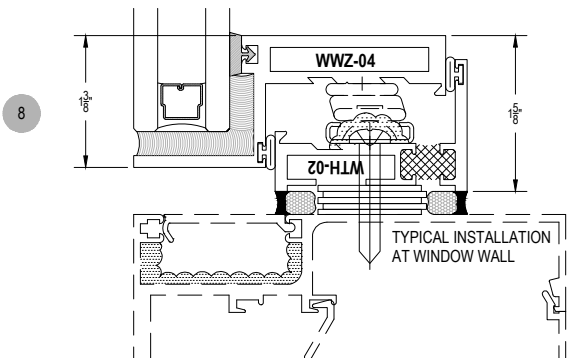

CV200 Series

Description: Heavy Commercial Concealed Ventilator

Function: Window

Detail: Awning, Casement

Scale: 6" = 1'-0"

SHEET 1 OF 1

BUTT HINGE DETAIL : LONG LEG AT HINGE SIDE

27

28

11

12

13

14