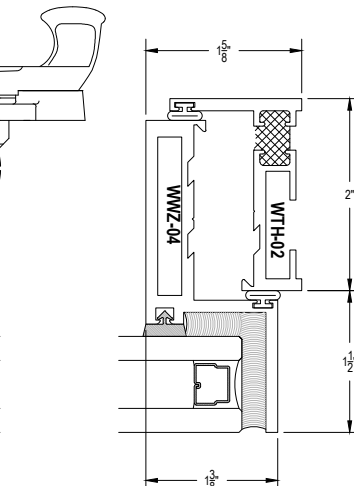

CV200 Series

Description: Heavy Commercial Concealed Ventilator

Function: Window

Detail: Awning, Casement

Scale: 6" = 1'-0"

SHEET 1 OF 1

BUTT HINGE DETAIL : LONG LEG AT HINGE SIDE

27

28

11

12

13

14