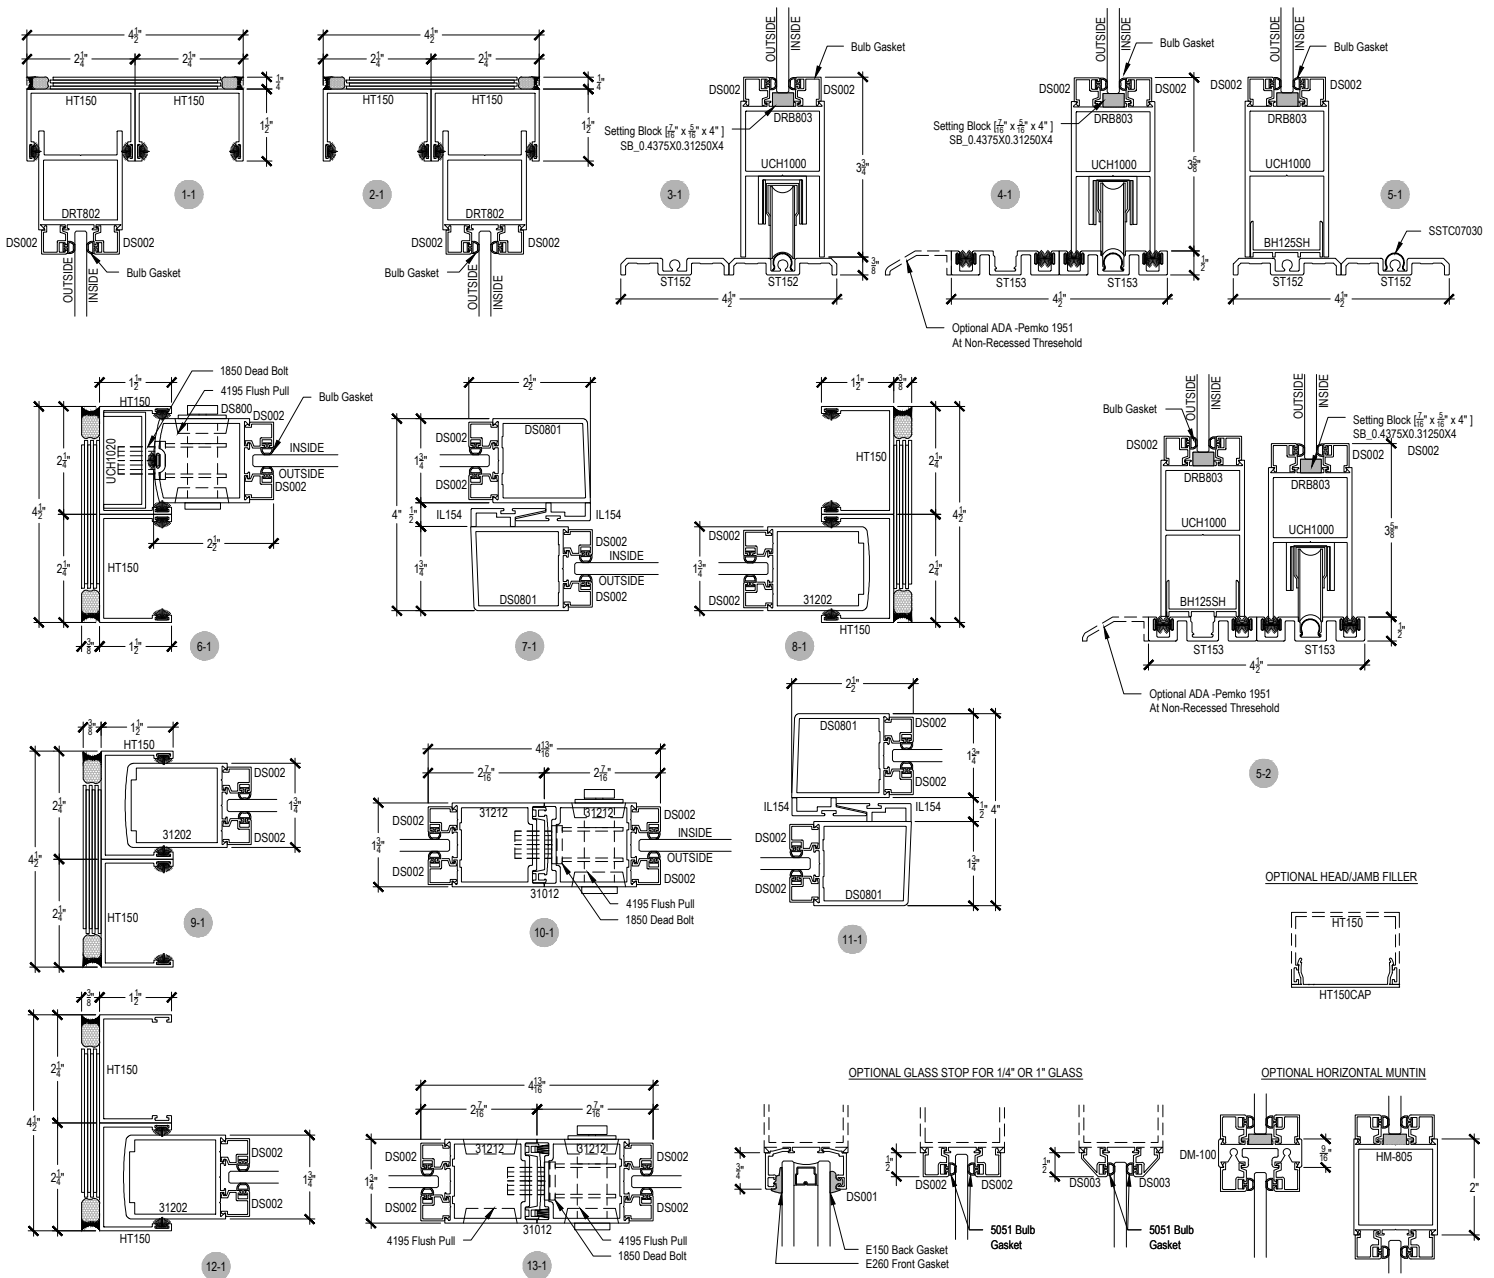

EXTERIOR ELEVATION
N.T.S.

OPTIONAL HEAD/JAMB FILLER

OPTIONAL GLASS STOP FOR 1/4" OR 1" GLASS

OPTIONAL HORIZONTAL MUNTIN

2820 Pass Thru Series

Description: Sliding Doors

Function: Window

Detail: ALL

Scale: 3" = 1'-0"

SHEET 2 OF 2