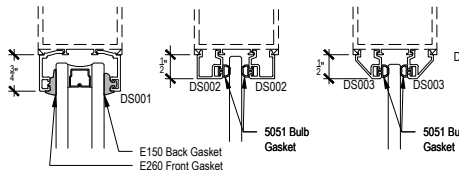

EXTERIOR ELEVATION
N.T.S.

OPTIONAL HEAD/JAMB FILLER

OPTIONAL GLASS STOP FOR 1/4" OR 1" GLASS

OPTIONAL HORIZONTAL MUNTIN

2820 Pass Thru Series

Description: Sliding Doors

Function: Window

Detail: ALL

Scale: 3" = 1'-0"

SHEET 2 OF 2