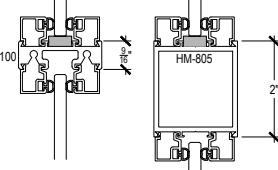

EXTERIOR ELEVATION
N.T.S.

OPTIONAL HEAD/JAMB FILLER

OPTIONAL GLASS STOP FOR 1/4" OR 1" GLASS

OPTIONAL HORIZONTAL MUNTIN

2820 Pass Thru Series

Description: Sliding Doors

Function: Window

Detail: ALL

Scale: 3" = 1'-0"

SHEET 2 OF 2